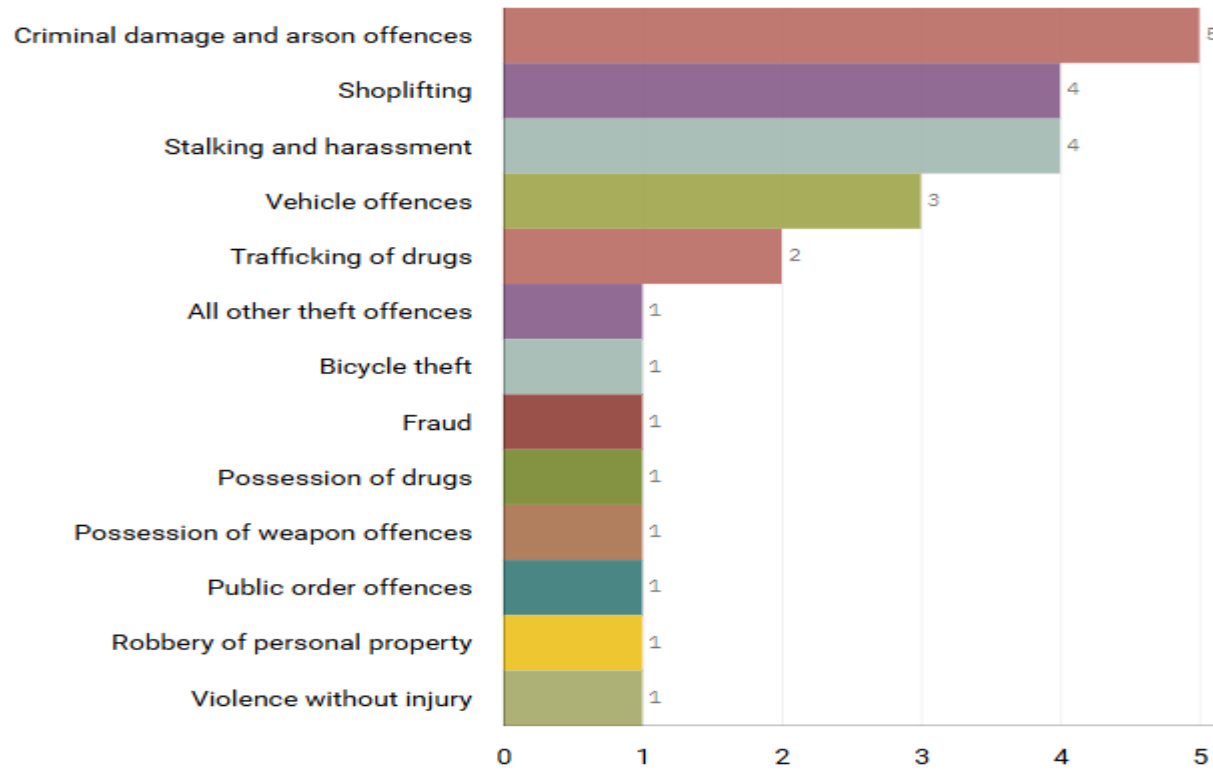

J1C4 ALEXANDRA PARK
J1C5 EDGELEY
J1C6 CHEADLE HEATH
J1K1 BRIDGEHALL & J1K2 ADSWOOD
ALL RECORDED CRIME

J1C4 Alexandra Park ALL RECORDED CRIME

J1C4 Alexandra Park “Street Name” Stats

| | | | | | |
|------|----------------|-----------------|----------------|-----------------|---------|
| J1C4 | Alexandra Park | Public Order | Tesco express | Stockport Road | SK3 0PW |
| J1C4 | Alexandra Park | Assault | Alexandra Park | Edgeley Road | SK3 9NB |
| J1C4 | Alexandra Park | Criminal damage | | Jennings Street | SK3 9BX |
| J1C4 | Alexandra Park | Assault | | Orchard Vale | SK3 9RS |

J1C5 Edgeley ALL RECORDED CRIME

Number of Crimes by Crime Tree Level Four (Highest Volume Contributor)

J1C5 Edgeley “Street Name” Stats

| | | | | | |
|------|---------|-----------------------|-------------------|-------------------|---------|
| J1C5 | Edgeley | Theft | Morrisons | Edgeley Road | SK3 0RJ |
| J1C5 | Edgeley | Drug offences | Bowden House | York Street | SK3 9HL |
| J1C5 | Edgeley | Possession of weapons | The Prince Albert | Castle Street | SK3 9AR |
| J1C5 | Edgeley | Theft | The precinct | Castle Street | SK3 9AJ |
| J1C5 | Edgeley | Theft | Palatine House | Old Chapel Street | SK3 9HT |
| J1C5 | Edgeley | Vehicle offences | | Stockport Road | SK3 0JG |
| J1C5 | Edgeley | Theft | | Hilton Court | SK3 0DE |
| J1C5 | Edgeley | Theft | B&M | Stockport Road | SK3 0TQ |
| J1C5 | Edgeley | Criminal damage | | Alder Grove | SK3 0LR |