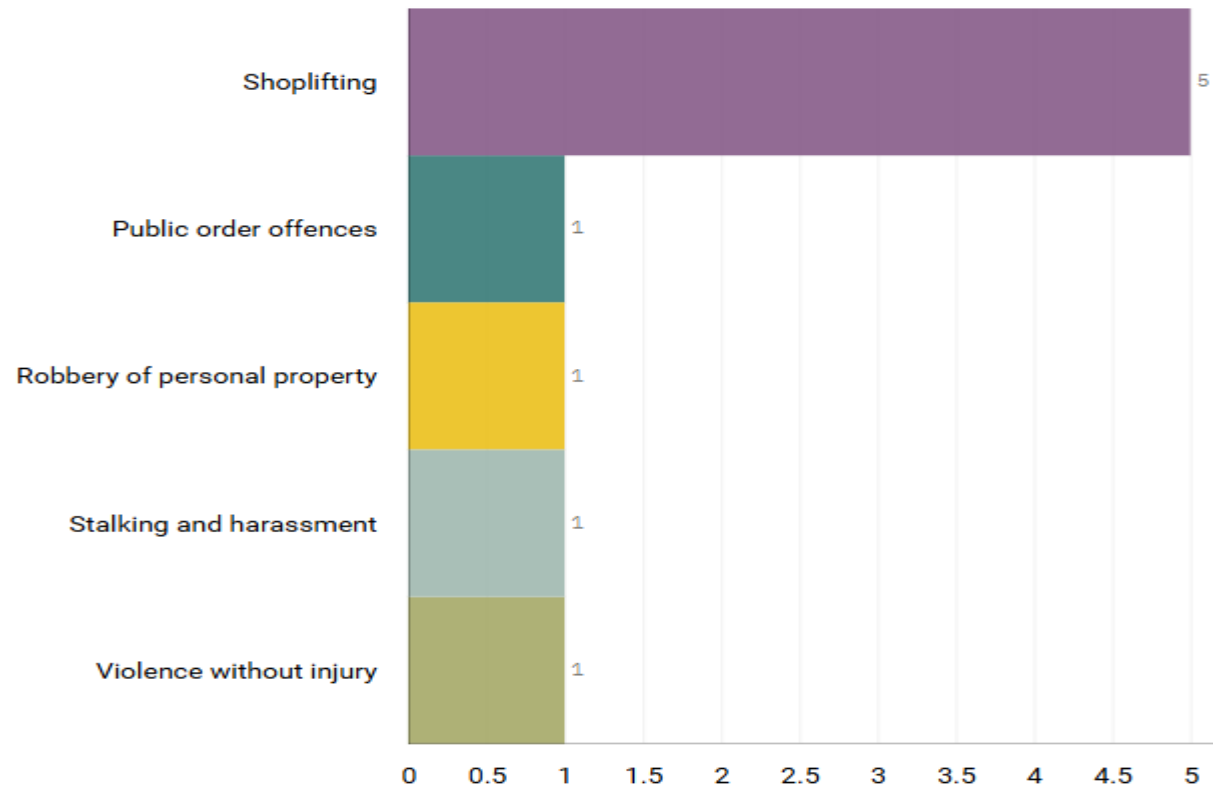

J1A2 Peel Centre ALL RECORDED CRIME

Number of Crimes by Crime Tree Level Four (Highest Volume Contributor)