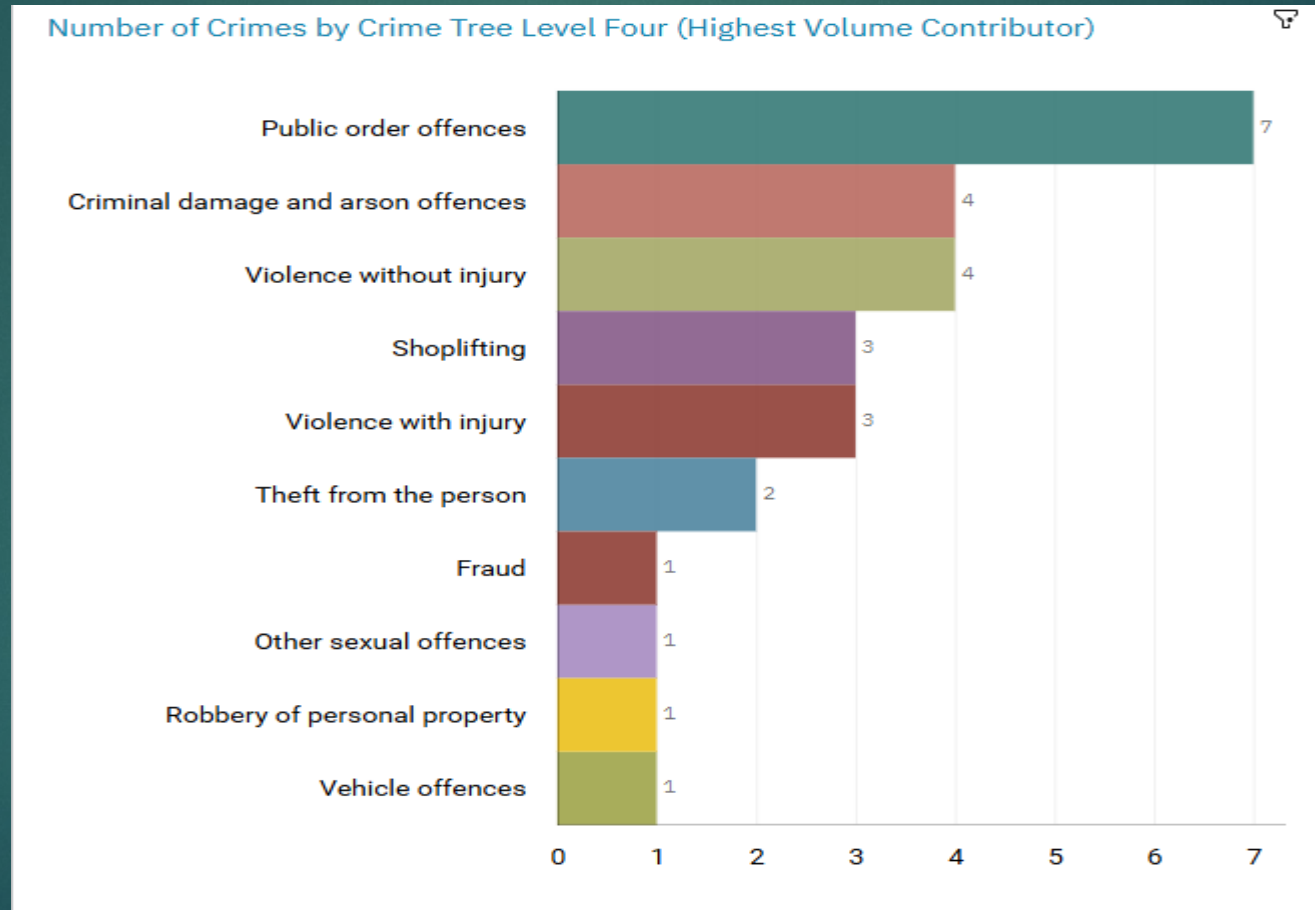

J1A1 TOWN CENTRE

J1A2 PEEL CENTRE

J1A3 PEEL CENTRE

J1B4 WOODBANK, J1B5 WOODBANK

ALL RECORDED CRIME

J1A1 Town Centre ALL RECORDED CRIME

J1A1 Town Centre “Street Name” Stats

| | | | | | | |
|------|-------------|-----------------|-------------------------|-----------------|--|---------|
| J1A1 | Town Centre | Public order | Bus station | | | SK1 1NU |
| J1A1 | Town Centre | Assault | The Calverts Court | St Petersgate | | SK1 1EB |
| J1A1 | Town Centre | Theft | O'Neil Morgan Solicitor | St Petersgate | | SK1 1DH |
| J1A1 | Town Centre | Criminal damage | | Great Underbank | | SK1 1LL |
| J1A1 | Town Centre | Public order | Holland and Barret | Merseyway | | SK1 1QW |
| J1A1 | Town Centre | Public order | | Etchells Street | | SK1 1EB |
| J1A1 | Town Centre | Public order | | Market Place | | SK1 1EU |
| J1A1 | Town Centre | Theft | Boots | Merseyway | | SK1 1PU |
| J1A1 | Town Centre | Fraud | Coop bank | St Petersgate | | SK1 1NX |

J1A2 Peel Centre ALL RECORDED CRIME

Number of Crimes by Crime Tree Level Four (Highest Volume Contributor)

J1A2 Peel Centre “Street Name” Stats

| | | | | | |
|------|-------------|-------|---------------|-----------------------|---------|
| J1A2 | Peel Centre | Theft | ARGOS | Great Portwood Street | SK1 2HH |
| J1A2 | Peel Centre | Theft | Dunelm Mill | St Marys Way | SK1 2HU |
| J1A2 | Peel Centre | Theft | Currys | Great Portwood Street | SK1 2HH |
| J1A2 | Peel Centre | Theft | Home Bargains | Great Portwood Street | SK1 2HH |
| J1A2 | Peel Centre | Theft | New Look | Great Portwood Street | SK1 2HH |