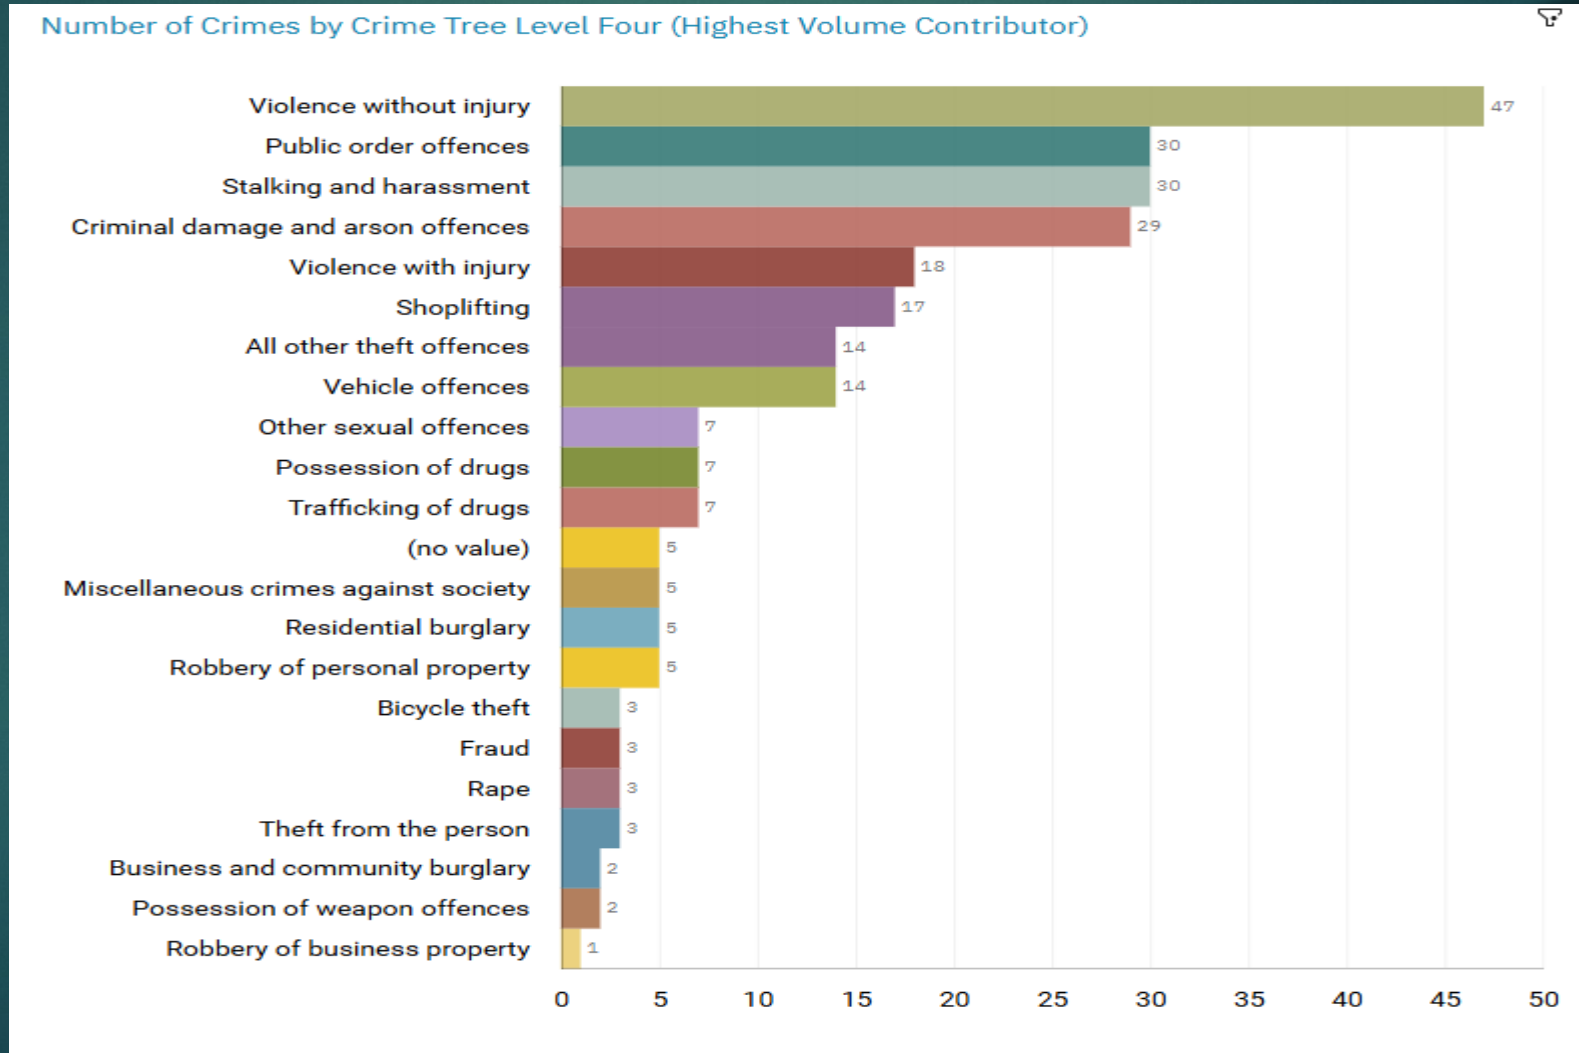

STOCKPORT ALL RECORDED CRIME