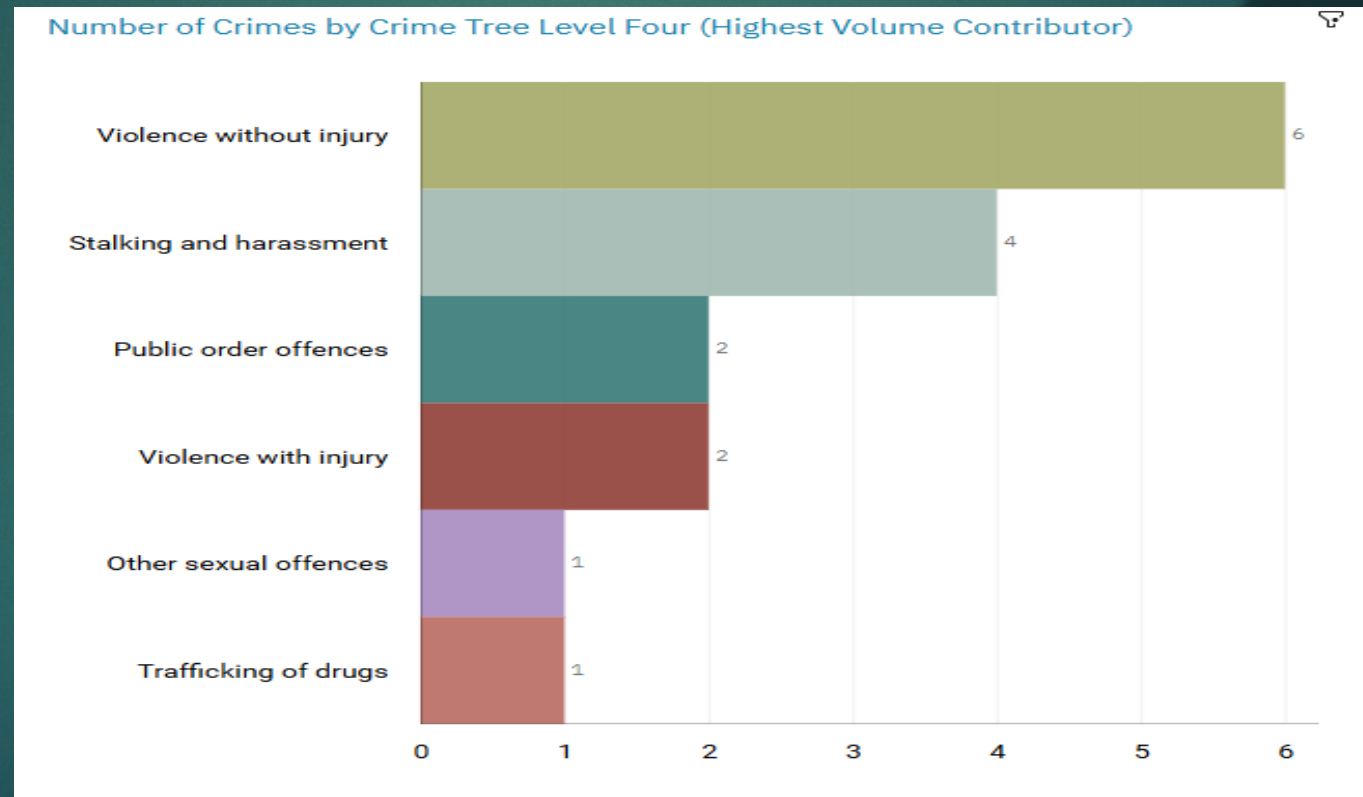

J1B4 Woodbank ALL RECORDED CRIME

J1B4 Woodbank “Street Name” Stats

| | | | | | | |
|------|----------|---------|--|---------------|--|---------|
| J1B4 | Woodbank | Assault | | Curate Street | | SK1 4AF |
|------|----------|---------|--|---------------|--|---------|

J1B5 Hillgate and Heavily ALL RECORDED CRIME

J1B5 Hillgate And Heavily “Street Name” Stats

| | | | | | |
|------|------------------|----------------|---------------------|-----------------|---------|
| J1B5 | Hillgate/Heavily | Assault | Cavalier Apartments | Gatsby Crescent | SK1 3EL |
| J1B5 | Hillgate/Heavily | Harassment | | Milliner Place | SK1 3FS |
| J1B5 | Hillgate/Heavily | Drug offences | | Buxton Road | SK2 6LR |
| J1B5 | Hillgate/Heavily | Assault | Clifford Court | Buxton Road | SK2 7BR |
| J1B5 | Hillgate/Heavily | Sexual assault | Strathclyde House | Offerton Lane | SK2 5BS |
| J1B5 | Hillgate/Heavily | Assault | Beaver House | Victoria Park | SK1 4ER |
| J1B5 | Hillgate/Heavily | Assault | Holland Court | Ward Street | SK1 3JA |
| J1B5 | Hillgate/Heavily | Assault | Strawberry Gardens | Offerton Lane | SK2 5BS |