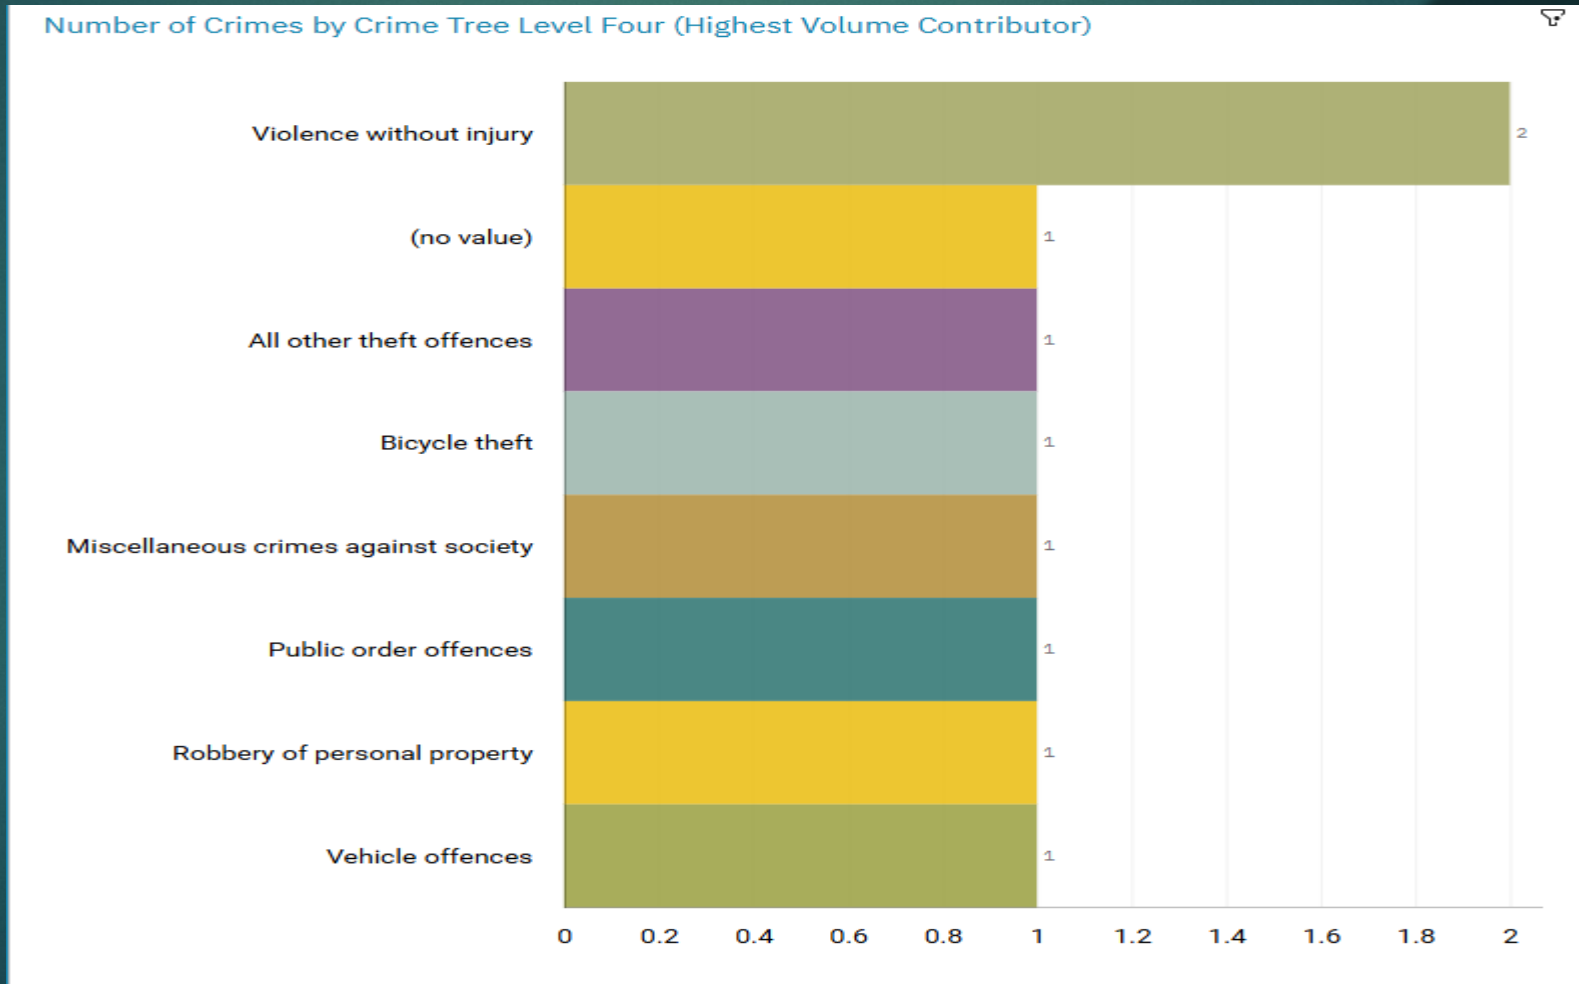

J1F2 Lancashire Hill ALL RECORDED CRIME