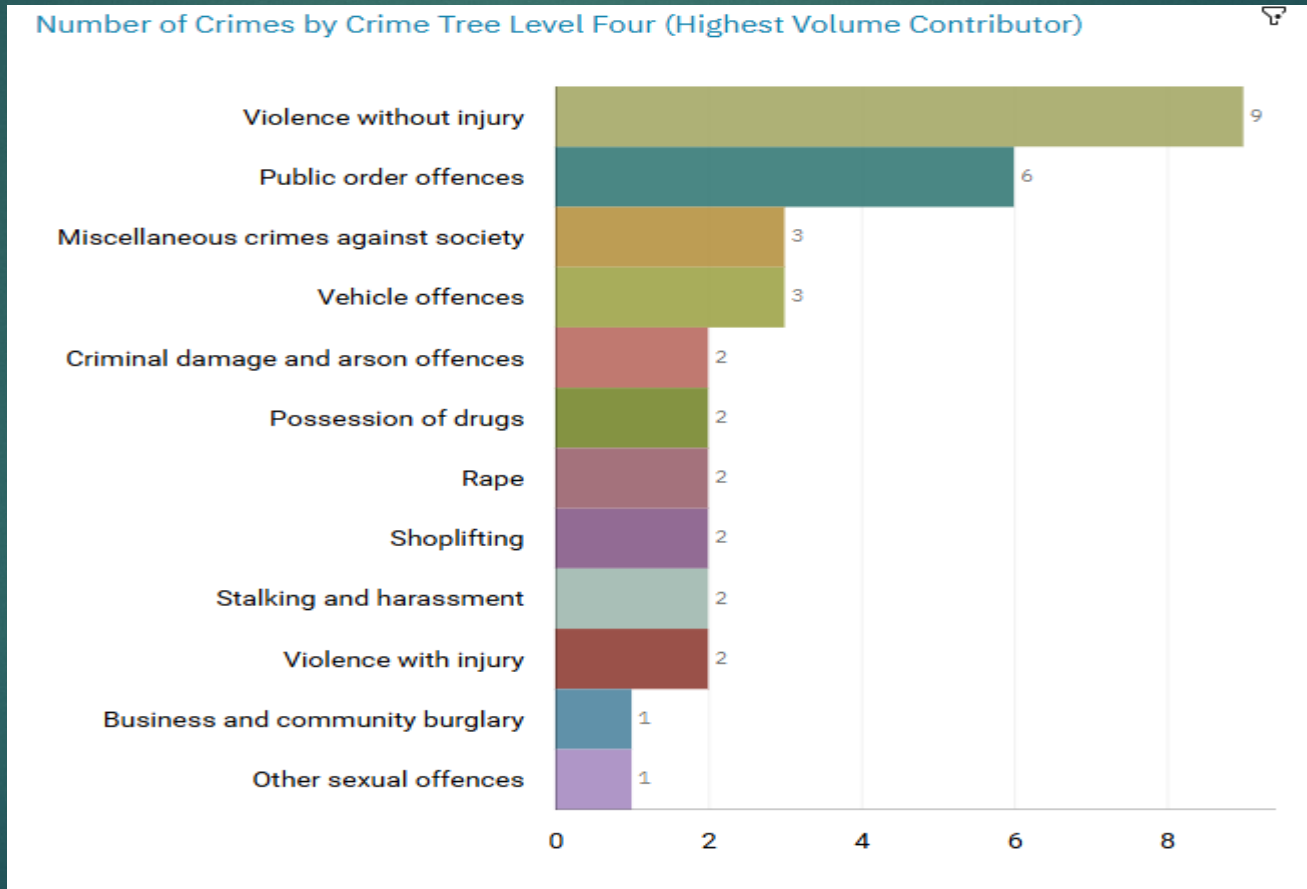

J1A2 Peel Centre ALL RECORDED CRIME

Number of Crimes by Crime Tree Level Four (Highest Volume Contributor)

J1A2 Peel Centre “Street Name” Stats

| | | | | | |
|------|-------------|-------|---------------|-----------------------|---------|
| J1A2 | Peel Centre | Theft | ARGOS | Great Portwood Street | SK1 2HH |
| J1A2 | Peel Centre | Theft | Dunelm Mill | St Marys Way | SK1 2HU |
| J1A2 | Peel Centre | Theft | Currys | Great Portwood Street | SK1 2HH |
| J1A2 | Peel Centre | Theft | Home Bargains | Great Portwood Street | SK1 2HH |
| J1A2 | Peel Centre | Theft | New Look | Great Portwood Street | SK1 2HH |

J1A3 Shaw Heath ALL RECORDED CRIME

J1A3 Shaw Heath “Street Name” Stats

| | | | | | |
|------|------------|-----------------|---------------------|-----------------------|---------|
| J1A3 | Shaw Heath | Public order | | Wellington Road South | SK1 3TS |
| J1A3 | Shaw Heath | Theft | Euro Garages LTD | Wellington Road South | SK1 3UA |
| J1A3 | Shaw Heath | Assault | | Lowfield Road | SK3 8JP |
| J1A3 | Shaw Heath | Criminal damage | | Higher Hillgate | SK1 3QH |
| J1A3 | Shaw Heath | Criminal damage | Vernon Park Primary | Peak Street | SK1 2NF |
| J1A3 | Shaw Heath | Assault | The Florist | Cale Green | SK2 6QS |
| J1A3 | Shaw Heath | Harassment | Fed Perry House | Edward Street | SK1 3UR |
| J1A3 | Shaw Heath | Public order | | Railway Road | SK1 3SW |
| J1A3 | Shaw Heath | | Mottram Towers | Mottram Fold | SK1 3NX |