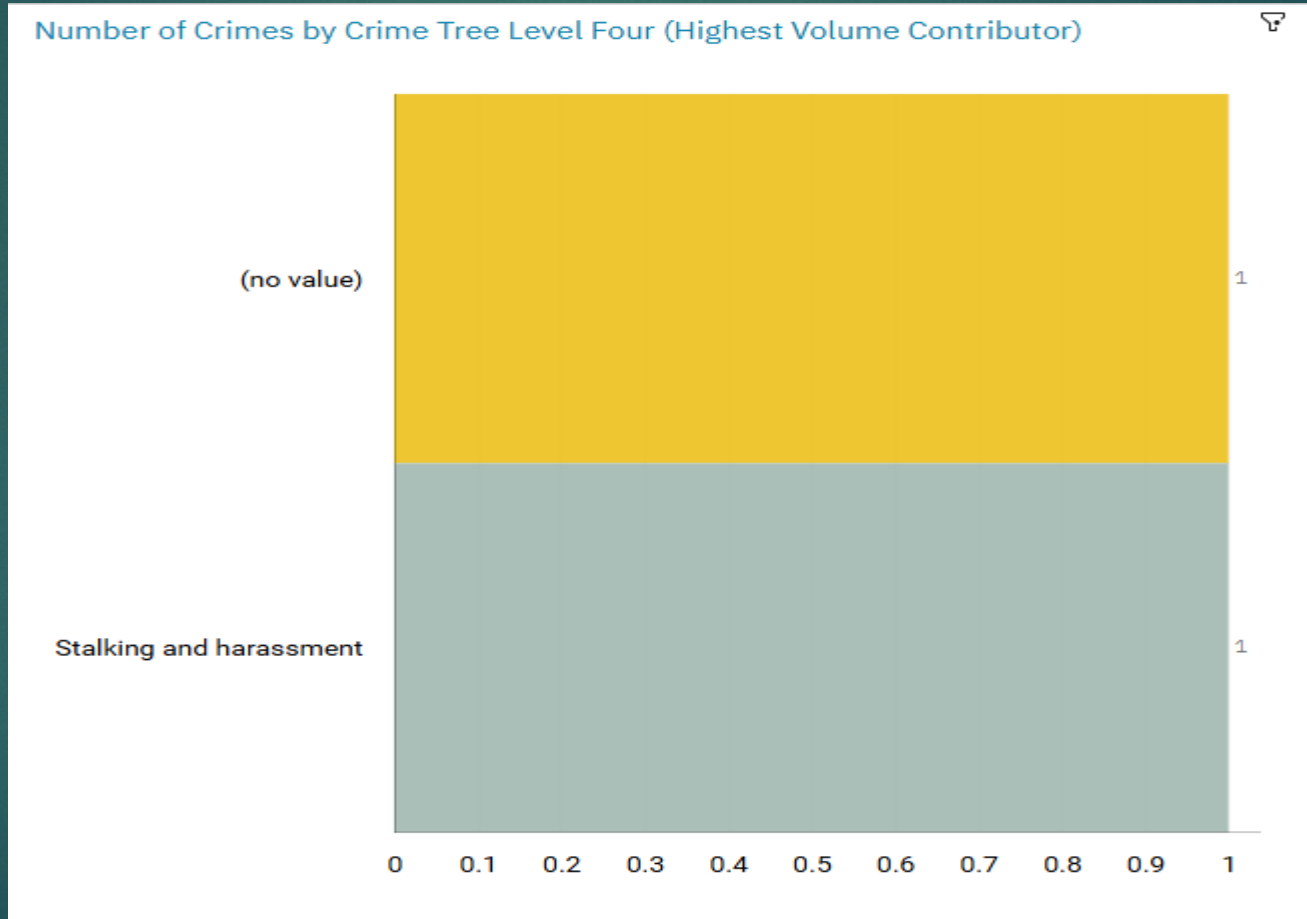

J1B4 Woodbank ALL RECORDED CRIME