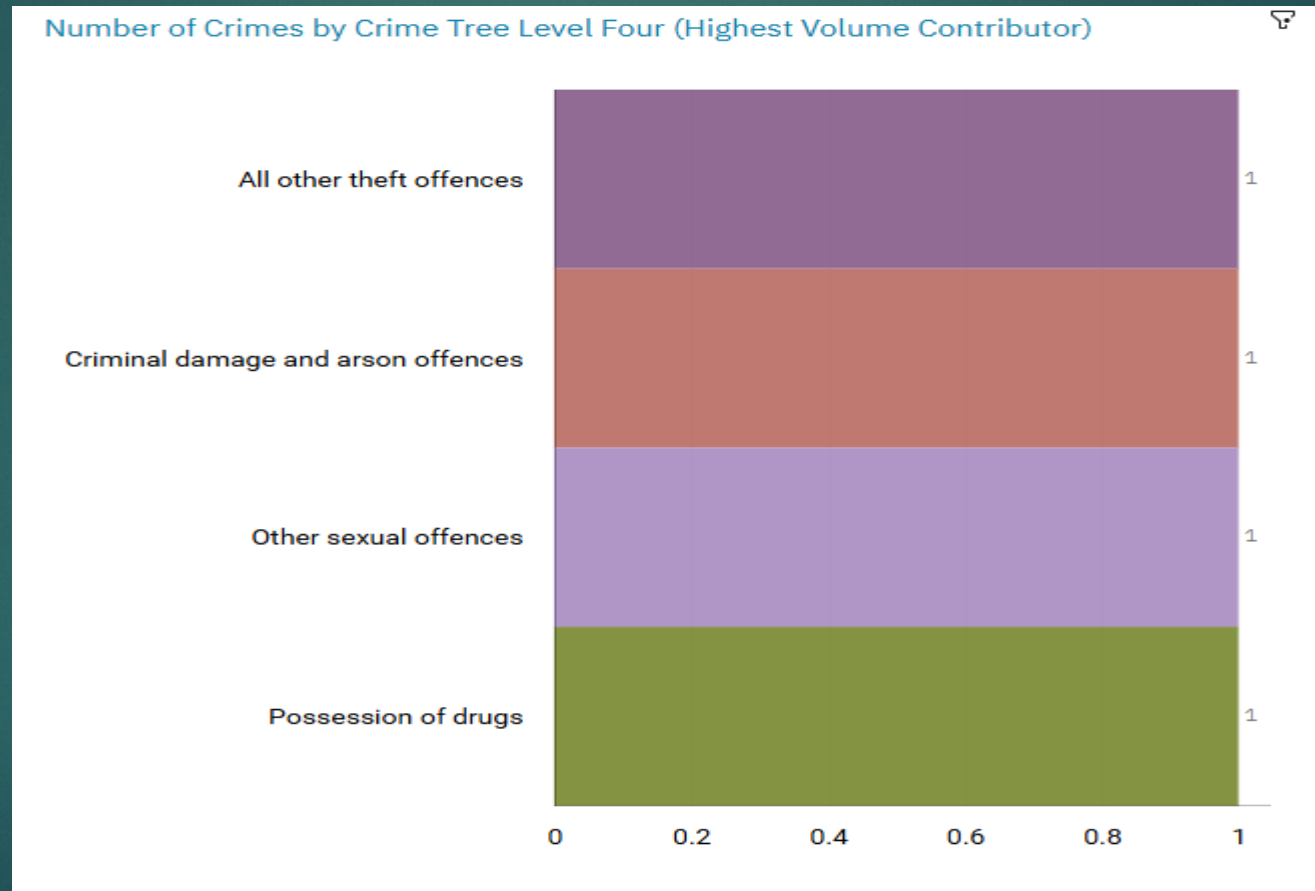

J1C6 Cheadle Heath ALL RECORDED CRIME