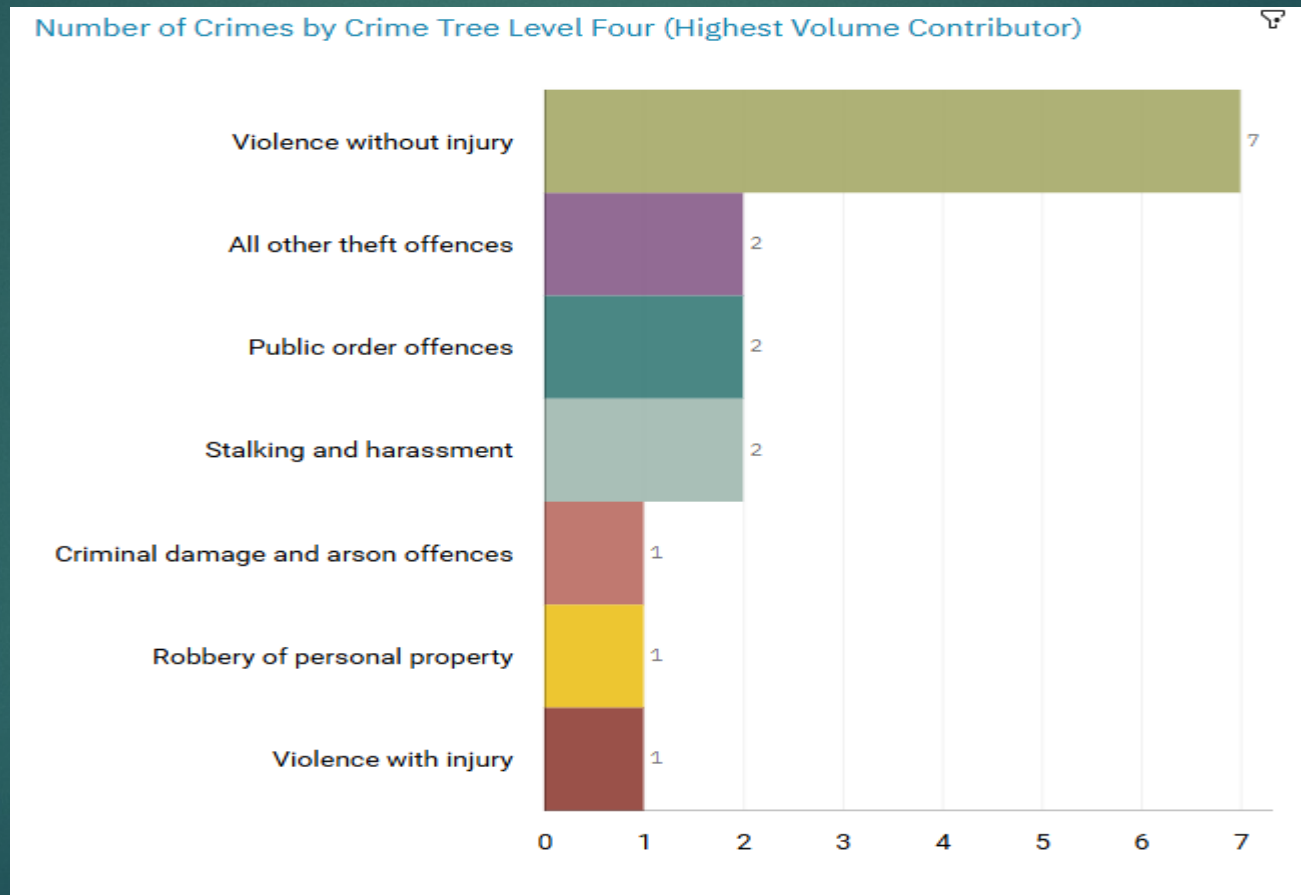

J1K1 Adswood ALL RECORDED CRIME