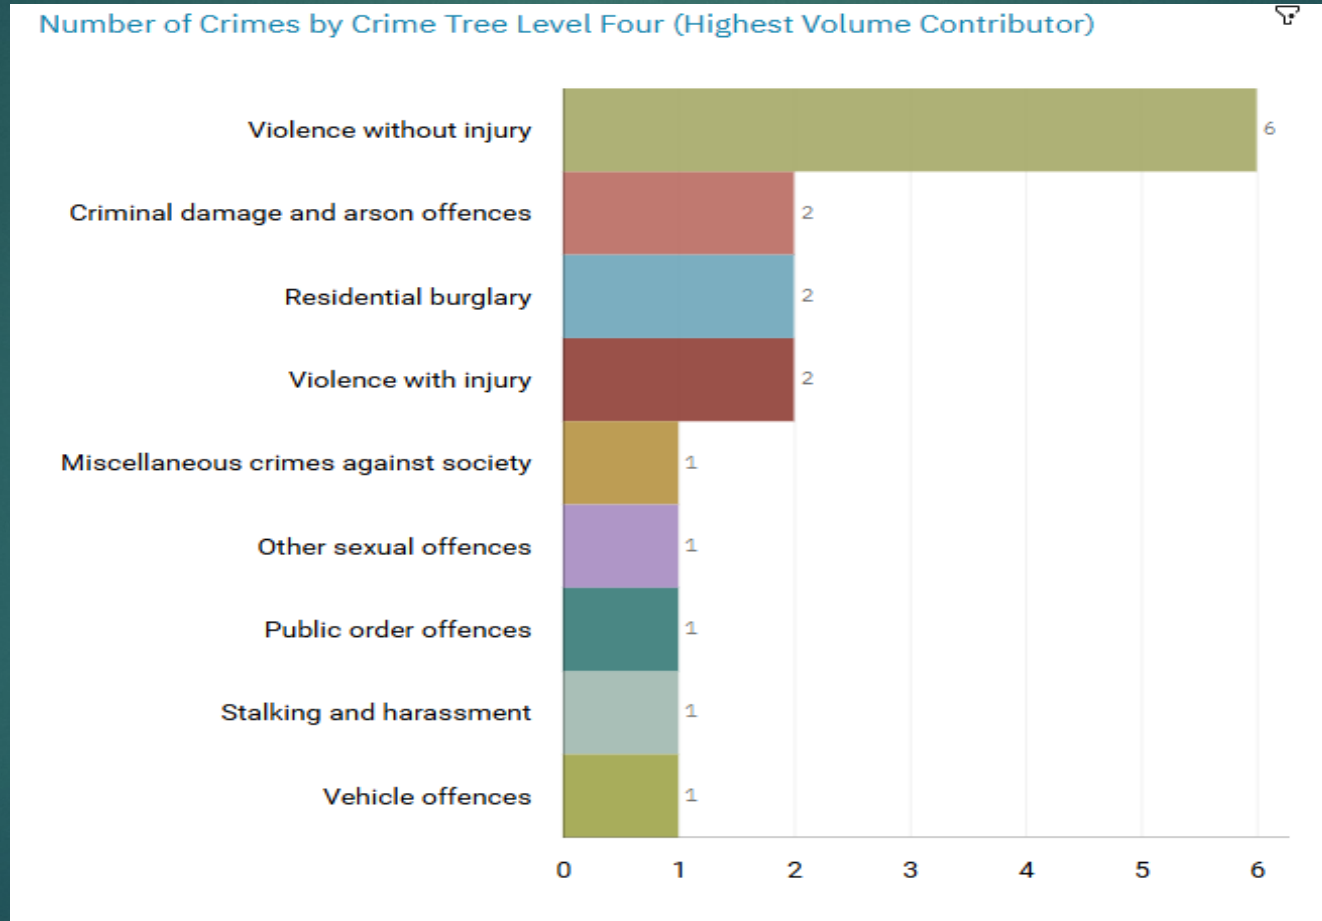

J1C6 Cheadle Heath ALL RECORDED CRIME

J1C6 Cheadle Heath “Street Name” Stats

| | | | | | | |
|------|---------------|-----------------|--|-----------------|--|---------|
| J1C6 | Cheadle Heath | Criminal damage | | Sandown Road | | SK3 0JF |
| J1C6 | Cheadle Heath | Theft | | Swythamley Road | | SK3 0NE |
| J1C6 | Cheadle Heath | Sexual offences | | Kenilworth Road | | SK3 0QN |
| J1C6 | Cheadle Heath | Drug offences | | Melrose Avenue | | SK3 0QX |

J1K1 Adswood ALL RECORDED CRIME

J1K1 Adswood “Street Name” Stats

| | | | | | | |
|------|---------|--------------|--|----------------|--|---------|
| J1K1 | Adswood | Public order | | Vienna Road | | SK3 9QH |
| J1K1 | Adswood | Assault | | Wimborne Close | | SK8 5RB |
| J1K1 | Adswood | Harassment | | Wimborne Close | | SK8 5RB |
| J1K1 | Adswood | Assault | | Alvanley Close | | SK3 8NH |

J1K2 Bridgehall ALL RECORDED CRIME

J1K2 Bridgehall “Street Name” Stats

| | | | | | |
|------|------------|-----------------|-------------------------|-------------------|---------|
| J1K2 | Bridgehall | Assault | Cale Green Nursing home | Adswood Lane West | SK3 8HZ |
| J1K2 | Bridgehall | TFMV | | Ashburton Road | SK3 8RF |
| J1K2 | Bridgehall | Criminal damage | | Warren Road | SK3 8HG |
| J1K2 | Bridgehall | Harassment | | Bramhall Lane | SK2 6JA |
| J1K2 | Bridgehall | Sexual offences | | Shaw Heath | SK2 6QX |
| J1K2 | Bridgehall | Burglary | | Lowfield Road | SK3 8JP |
| J1K2 | Bridgehall | Criminal damage | | Lowfield Road | SK3 8JP |