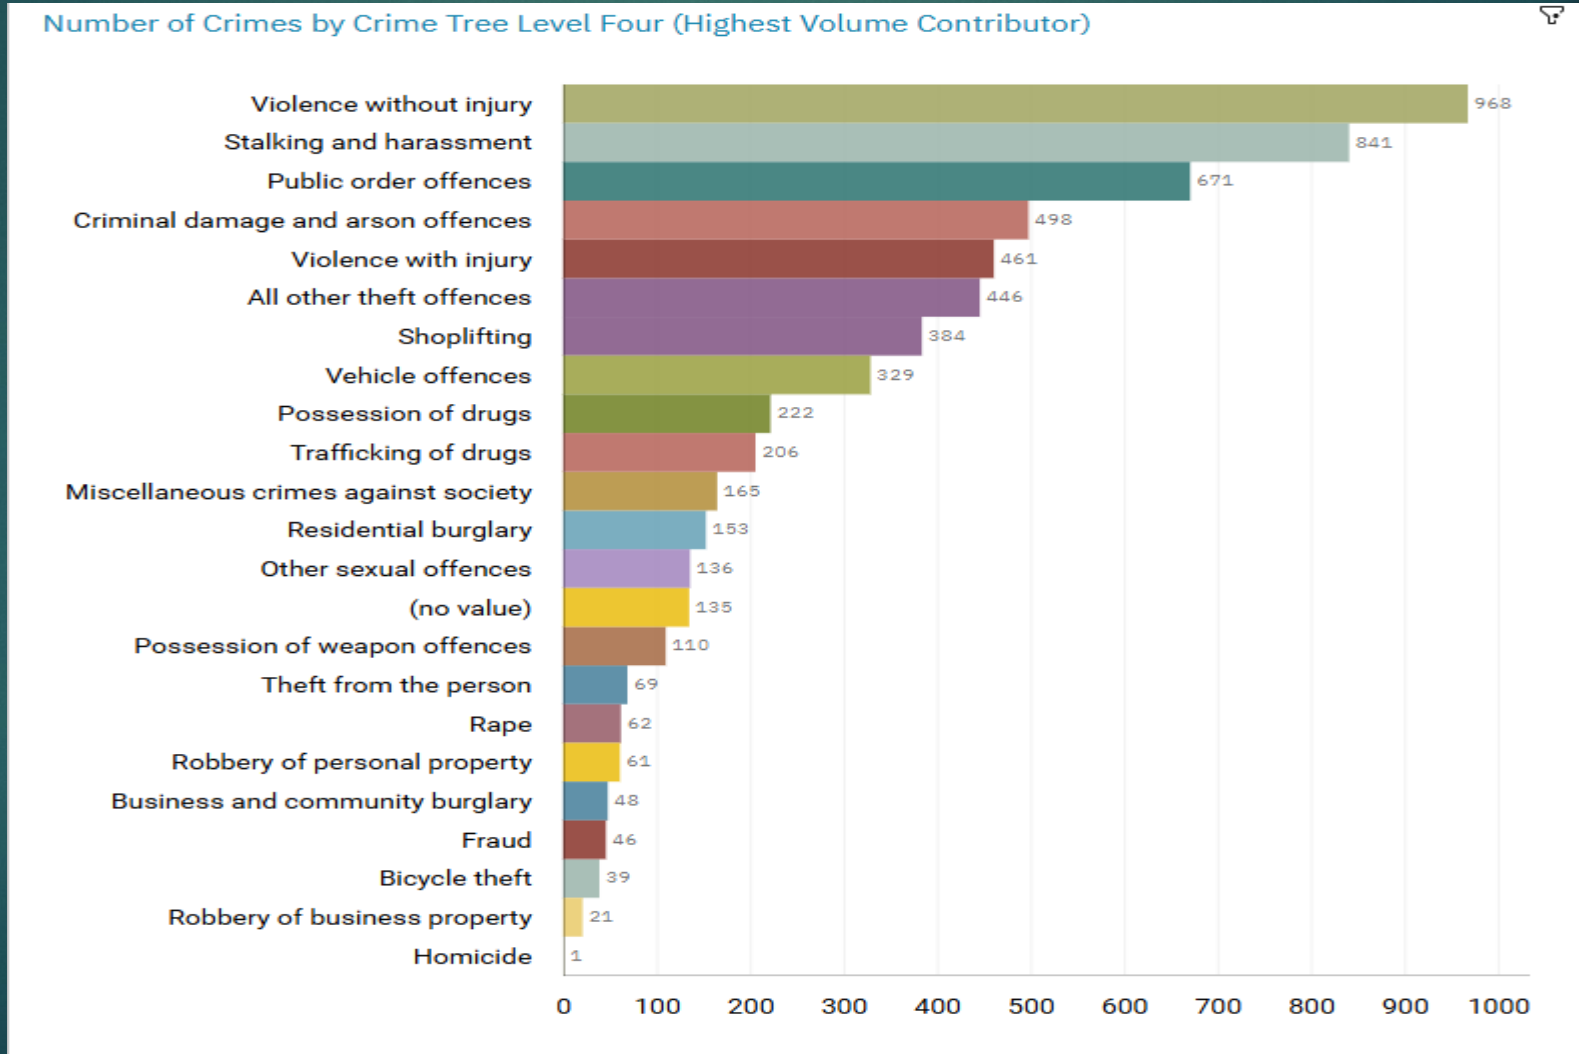

GMP ALL RECORDED CRIME