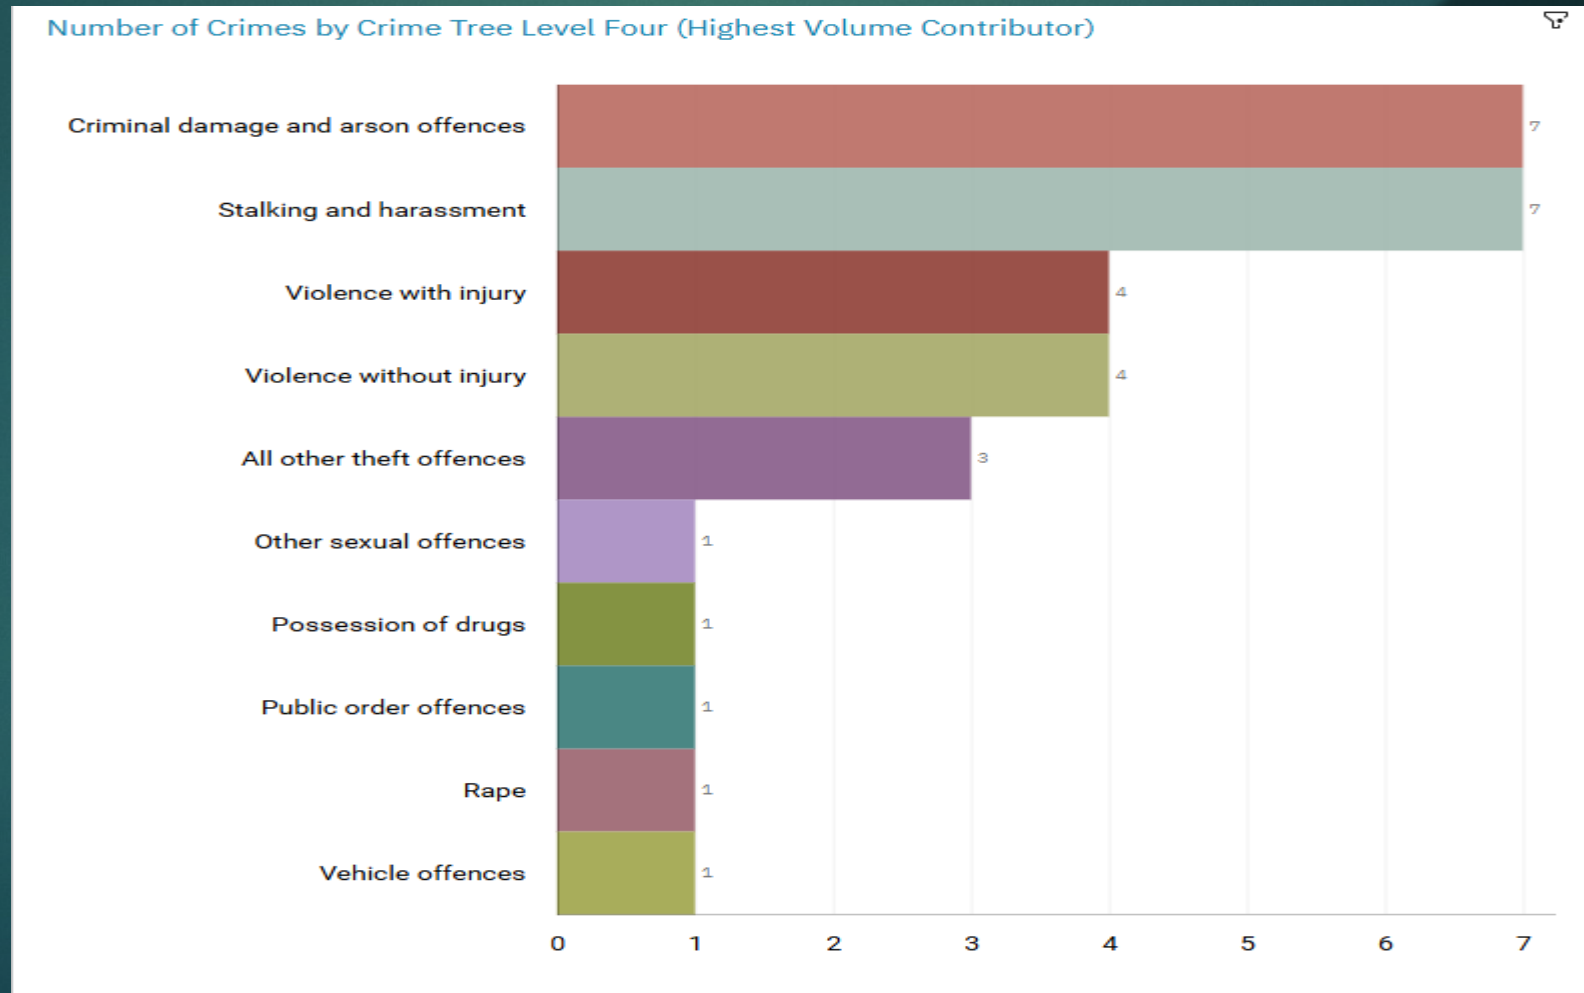

J1F1 Brinnington ALL RECORDED CRIME