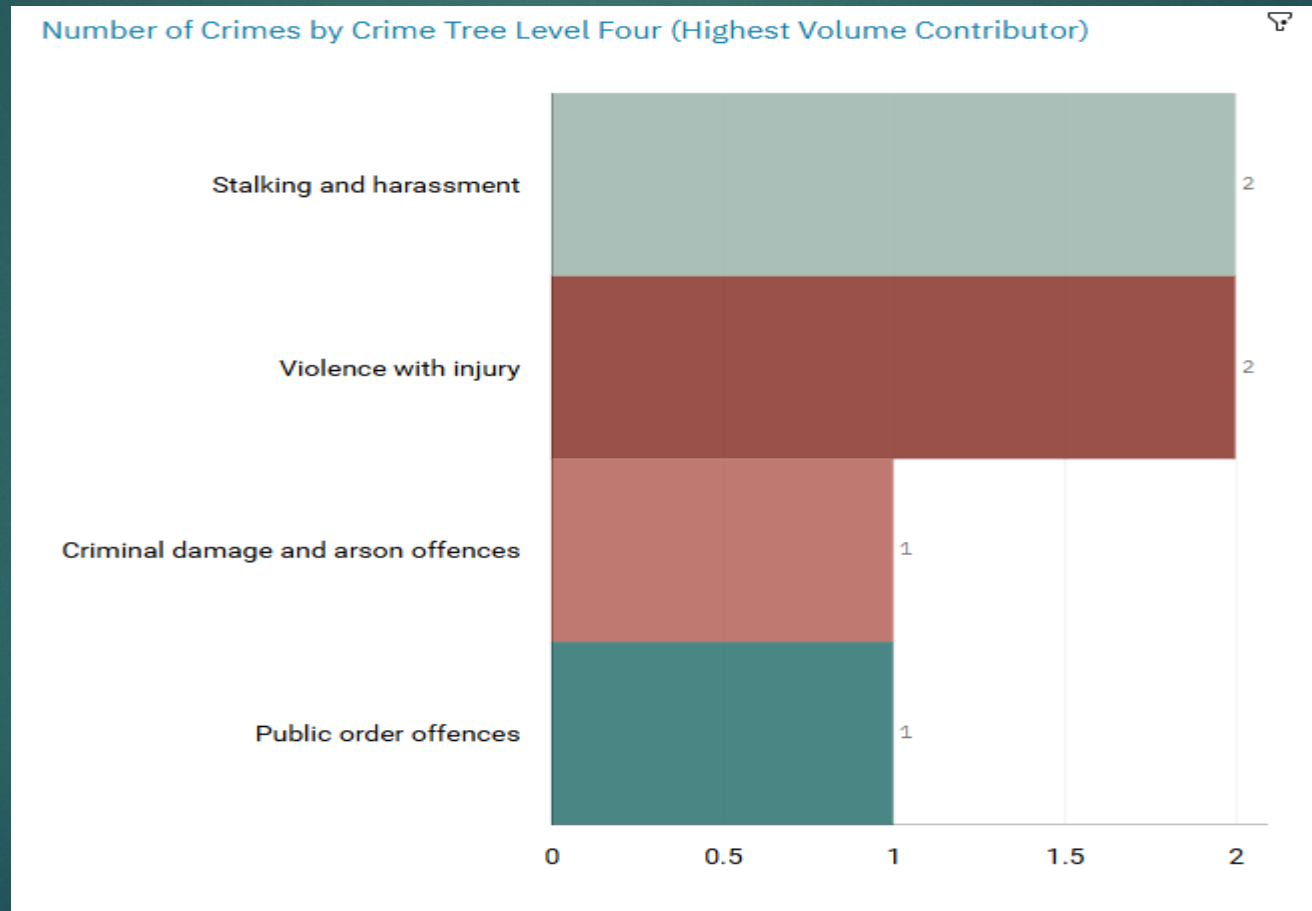

J1C4 Alexandra Park ALL RECORDED CRIME