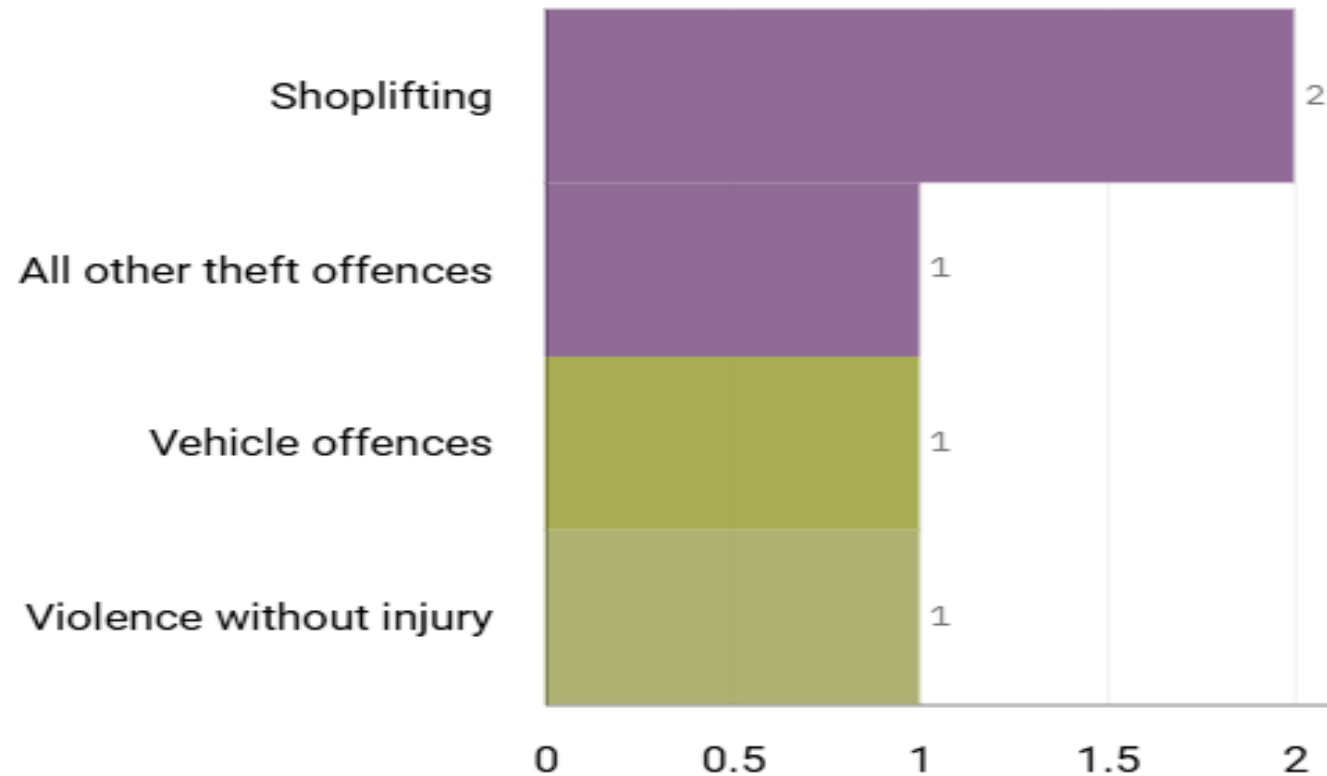

J1F2 Lancashire Hill ALL RECORDED CRIME

Number of Crimes by Crime Tree Level Four (Highest Volume Contributor)

J1F2 Lancashire Hill “Street Name” Stats

J1F2	SOUTH REDDISH	Violence Against The Person	Hamilton Square	Heaton Norris	SK4 1JG
J1F2	SOUTH REDDISH	Possession of Drugs	Love Lane	Heaton Norris	SK4 1JA
J1F2	SOUTH REDDISH	Violence without injury	Hamilton Square	Heaton Norris	SK4 1JG
J1F2	SOUTH REDDISH	Possession Of Drugs	Heaton Square	Heaton Norris	SK4 1JG
J1F2	SOUTH REDDISH	Burglary	Heaton Norris Park	Love Lane	SK4 1JA
J1F2	SOUTH REDDISH	Burglary	Quantock Close	Heaton Norris	SK4 1JF
J1F2	SOUTH REDDISH	Violence Against The Person	Hamilton Square	Heaton Norris	SK4 1JG
J1F2	SOUTH REDDISH	Theft	Southdown Close	Stockport	SK4 1LD
J1F2	SOUTH REDDISH	Theft	Wellington Road North	Stockport	SK4 1LD
J1F2	SOUTH REDDISH	Violence Against The Person	Mendip Close	Stockport	SK4 1LG
J1F2	SOUTH REDDISH	Harassment	Lancashire Hill	Stockport	SK4 1LG
J1F2	SOUTH REDDISH	Public Order	Penny Lane	Stockport	SK5 7SB
J1F2	SOUTH REDDISH	Public Order	Tiviot Way	Stockport	SK1 2BT

J1C4 ALEXANDRA PARK

J1C5 EDGELEY

J1C6 CHEADLE HEATH

J1K1 BRIDGEHALL & J1K2 ADSWOOD

ALL RECORDED CRIME

J1C4 Alexandra Park ALL RECORDED CRIME

Number of Crimes by Crime Tree Level Four (Highest Volume Contributor)