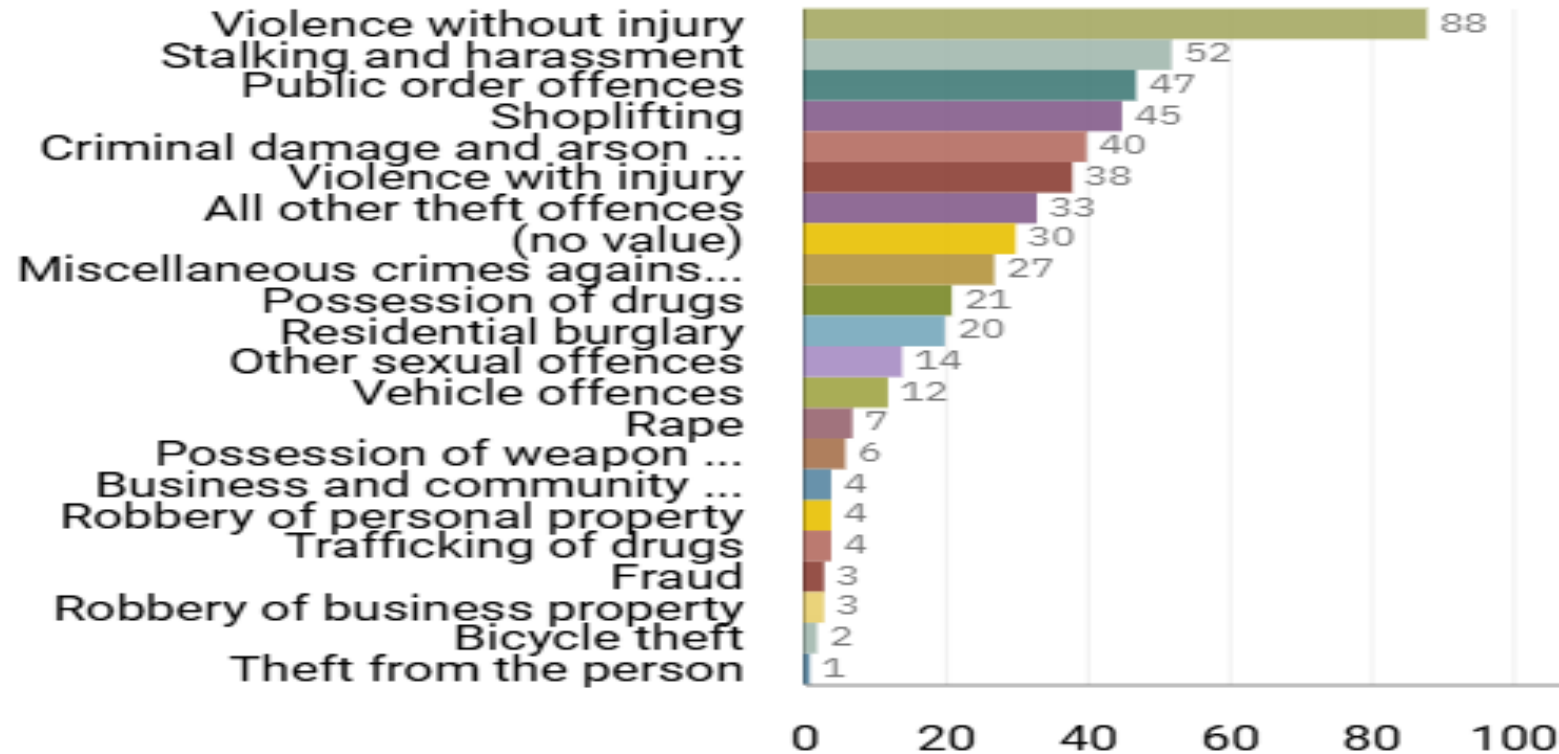

1. Drugs and Associated ASB
2. Burglaries
3. Speeding and Other Road Traffic Offences

CENTRAL STOCKPORT NEIGHBOURHOOD STRUCTURE CHART

GMP ALL RECORDED CRIME

Number of Crimes by Crime Tree Level Four (Highest Volume Contributor)

STOCKPORT ALL RECORDED CRIME

Number of Crimes by Crime Tree Level Four (Highest Volume Contributor)

J1F1 Brinnington
And
J1F2 Lancashire Hill
ALL RECORDED CRIME

J1F1 Brinnington ALL RECORDED CRIME

Number of Crimes by Crime Tree Level Four (Highest Volume Contributor)