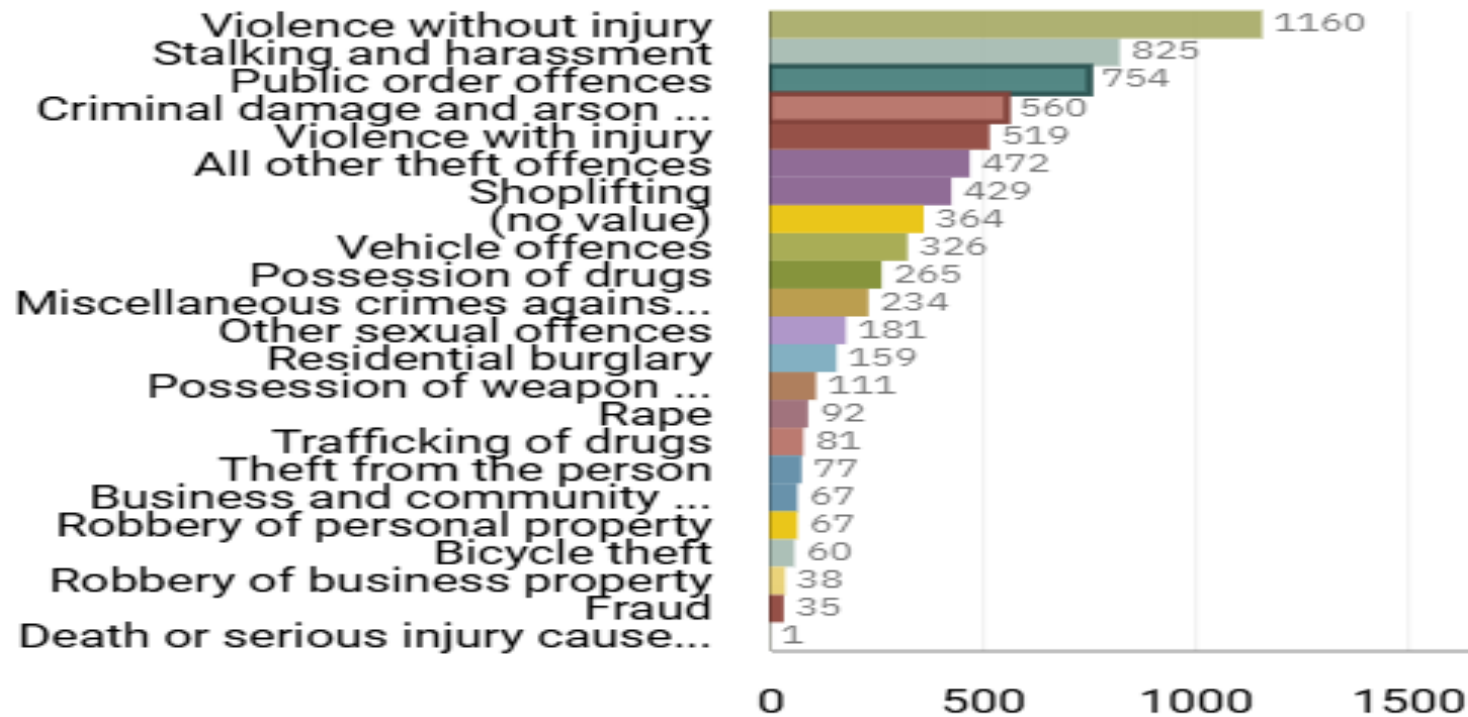

1. Drugs and Associated ASB
2. Burglaries
3. Speeding and Other Road Traffic Offences

CENTRAL STOCKPORT NEIGHBOURHOOD STRUCTURE CHART

GMP ALL RECORDED CRIME

Number of Crimes by Crime Tree Level Four (Highest Volume Contributor)

STOCKPORT ALL RECORDED CRIME

Number of Crimes by Crime Tree Level Four (Highest Volume Contributor)

J1F1 Brinnington
And
J1F2 Lancashire Hill
ALL RECORDED CRIME

J1F1 Brinnington ALL RECORDED CRIME

Number of Crimes by Crime Tree Level Four (Highest Volume Contributor)

J1F2 Lancashire Hill ALL RECORDED CRIME

Number of Crimes by Crime Tree Level Four (Highest Volume Contributor)

J1F2 Lancashire Hill “Street Name” Stats

J1F2	SOUTH REDDISH	Violence Against The Person	Hamilton Square	Heaton Norris	SK4 1JG
J1F2	SOUTH REDDISH	Possession of Drugs	Love Lane	Heaton Norris	SK4 1JA
J1F2	SOUTH REDDISH	Violence without injury	Hamilton Square	Heaton Norris	SK4 1JG
J1F2	SOUTH REDDISH	Possession Of Drugs	Heaton Square	Heaton Norris	SK4 1JG
J1F2	SOUTH REDDISH	Burglary	Heaton Norris Park	Love Lane	SK4 1JA
J1F2	SOUTH REDDISH	Burglary	Quantock Close	Heaton Norris	SK4 1JF
J1F2	SOUTH REDDISH	Violence Against The Person	Hamilton Square	Heaton Norris	SK4 1JG
J1F2	SOUTH REDDISH	Theft	Southdown Close	Stockport	SK4 1LD
J1F2	SOUTH REDDISH	Theft	Wellington Road North	Stockport	SK4 1LD
J1F2	SOUTH REDDISH	Violence Against The Person	Mendip Close	Stockport	SK4 1LG
J1F2	SOUTH REDDISH	Harassment	Lancashire Hill	Stockport	SK4 1LG
J1F2	SOUTH REDDISH	Public Order	Penny Lane	Stockport	SK5 7SB
J1F2	SOUTH REDDISH	Public Order	Tiviot Way	Stockport	SK1 2BT