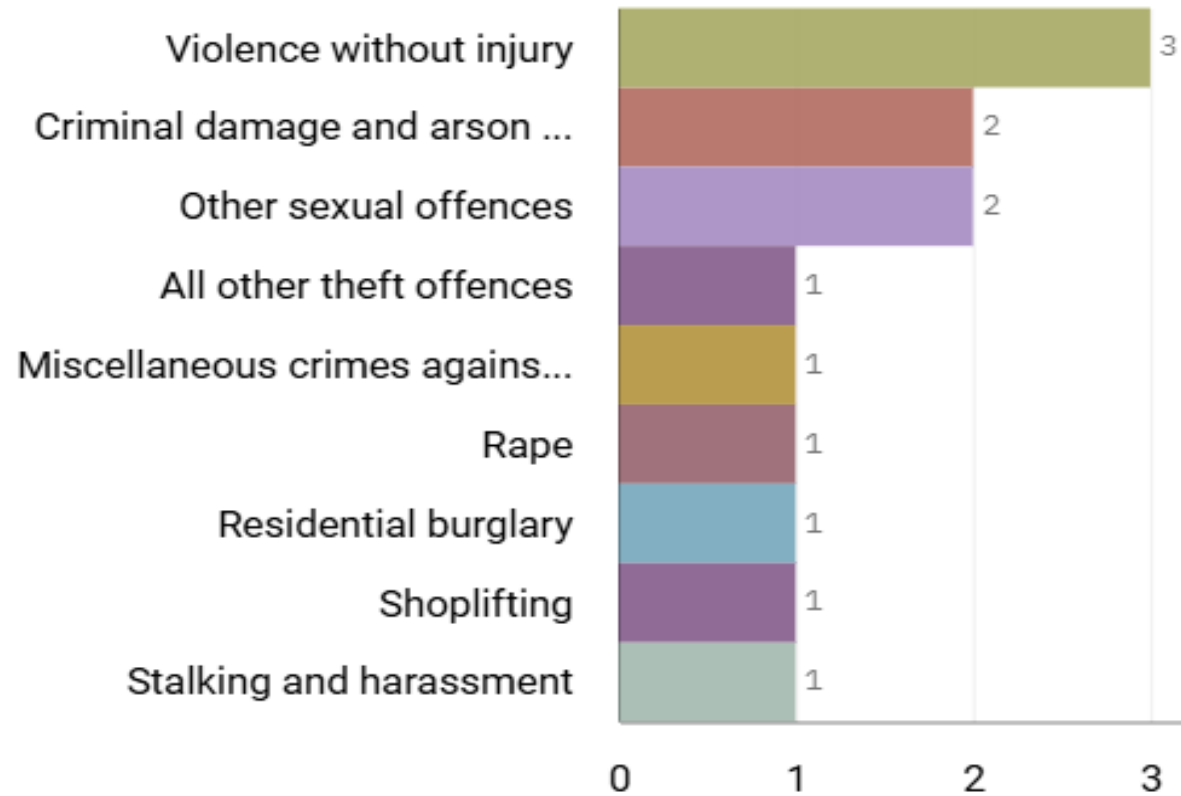

J1C6 Cheadle Heath ALL RECORDED CRIME

Number of Crimes by Crime Tree Level Four (Highest Volume Contributor)

J1C6 Cheadle Heath "Street Name" Stats

		N/A			
		N/A			

J1K1 Adswood ALL RECORDED CRIME

Number of Crimes by Crime Tree Level Four (Highest Volume Contributor)

J1K2 Bridgehall ALL RECORDED CRIME

Number of Crimes by Crime Tree Level Four (Highest Volume Contributor)

J1K2 Bridgehall "Street Name" Stats

J1K2	BRIDGEHALL	Burglary	Garners Lane	Adswood	SK3 8QJ
J1K2	BRIDGEHALL	Theft	Bramhall Lane	Davenport	SK3 8SB
J1K2	BRIDGEHALL	Harassment	Pilkington	Cale Green	SK2 6QZ
J1K2	BRIDGEHALL	Criminal Damage	Roslyn Road	Adswood	SK3 8LN
J1K2	BRIDGEHALL	Miscellaneous Crime Against Society	The Plough	Adswood	SK2 6LZ
J1K2	BRIDGEHALL	Violence Against The Person	Bramhall Lane	Davenport	SK3 8SB
J1K2	BRIDGEHALL	Violence Against The Person	Bramhall Lane	Davenport	SK3 8SB
J1K2	BRIDGEHALL	Violence Against The Person	Douglas Road	Davenport	SK3 8RQ
J1K2	BRIDGEHALL	Violence Against The Person	Douglas Road	Davenport	SK3 8RQ