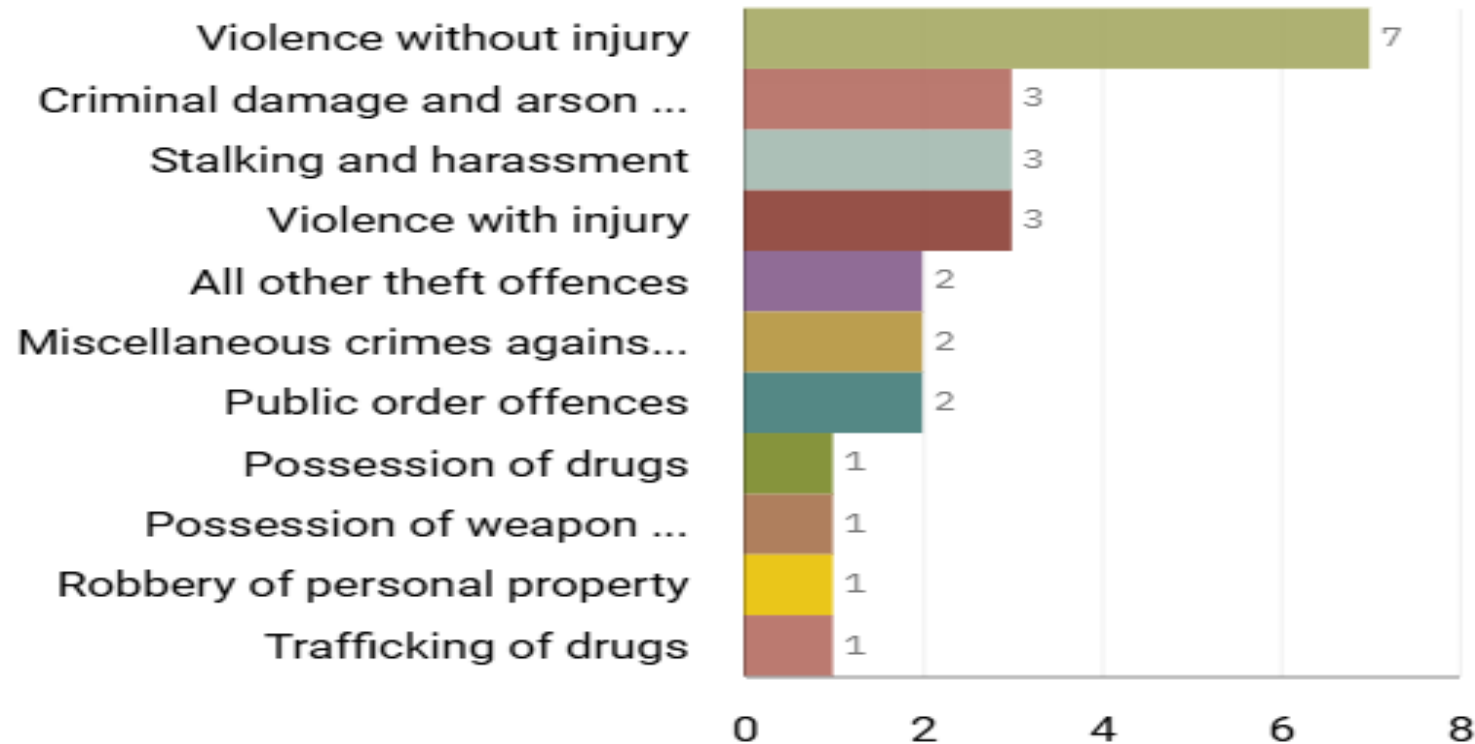

1. Drugs and Associated ASB
2. Burglaries
3. Speeding and Other Road Traffic Offences

CENTRAL STOCKPORT NEIGHBOURHOOD STRUCTURE CHART

GMP ALL RECORDED CRIME

Number of Crimes by Crime Tree Level Four (Highest Volume Contributor)

STOCKPORT ALL RECORDED CRIME

Number of Crimes by Crime Tree Level Four (Highest Volume Contributor)

J1F1 Brinnington
And
J1F2 Lancashire Hill
ALL RECORDED CRIME

J1F1 Brinnington ALL RECORDED CRIME

Number of Crimes by Crime Tree Level Four (Highest Volume Contributor)

J1F2 Lancashire Hill ALL RECORDED CRIME

Number of Crimes by Crime Tree Level Four (Highest Volume Contributor)

J1F2 Lancashire Hill “Street Name” Stats

J1F2	SOUTH REDDISH	Violence Against The Person	Hamilton Square	Heaton Norris	SK4 1JG
J1F2	SOUTH REDDISH	Possession of Drugs	Love Lane	Heaton Norris	SK4 1JA
J1F2	SOUTH REDDISH	Violence without injury	Hamilton Square	Heaton Norris	SK4 1JG
J1F2	SOUTH REDDISH	Possession Of Drugs	Heaton Square	Heaton Norris	SK4 1JG
J1F2	SOUTH REDDISH	Burglary	Heaton Norris Park	Love Lane	SK4 1JA
J1F2	SOUTH REDDISH	Burglary	Quantock Close	Heaton Norris	SK4 1JF
J1F2	SOUTH REDDISH	Violence Against The Person	Hamilton Square	Heaton Norris	SK4 1JG
J1F2	SOUTH REDDISH	Theft	Southdown Close	Stockport	SK4 1LD
J1F2	SOUTH REDDISH	Theft	Wellington Road North	Stockport	SK4 1LD
J1F2	SOUTH REDDISH	Violence Against The Person	Mendip Close	Stockport	SK4 1LG
J1F2	SOUTH REDDISH	Harassment	Lancashire Hill	Stockport	SK4 1LG
J1F2	SOUTH REDDISH	Public Order	Penny Lane	Stockport	SK5 7SB
J1F2	SOUTH REDDISH	Public Order	Tiviot Way	Stockport	SK1 2BT