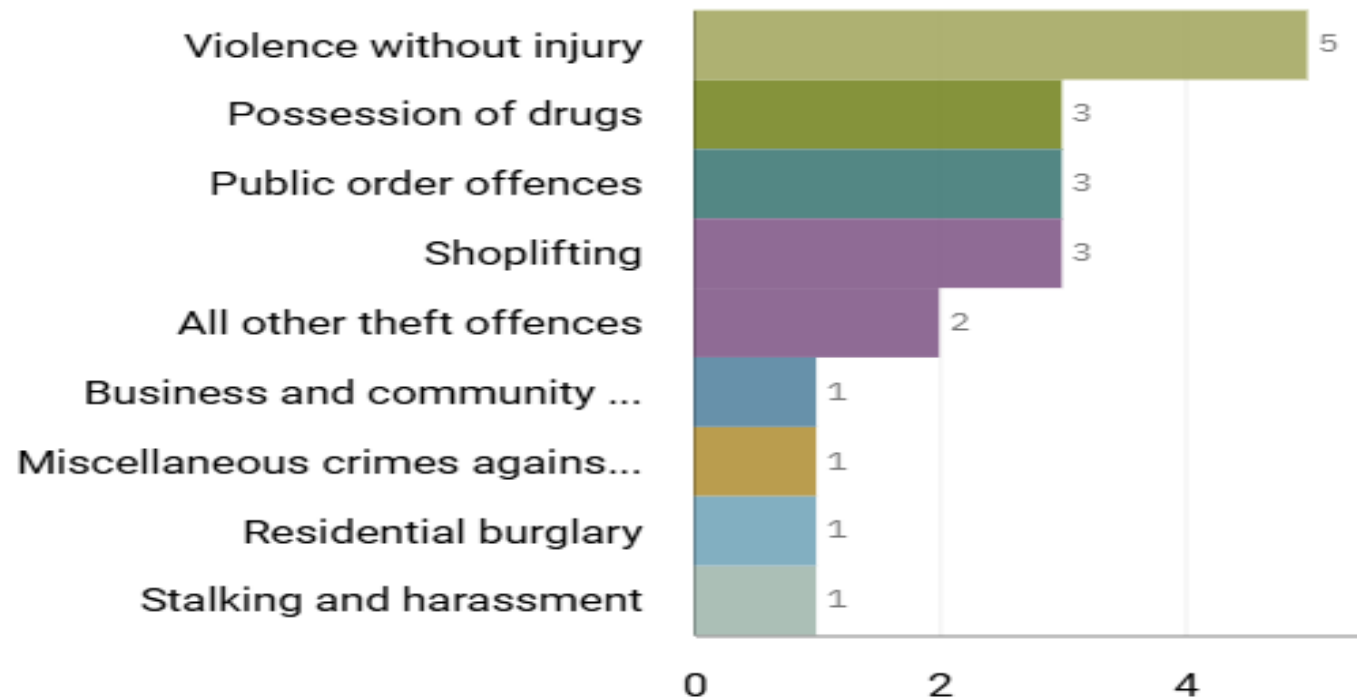

J1F2 Lancashire Hill ALL RECORDED CRIME

Number of Crimes by Crime Tree Level Four (Highest Volume Contributor)