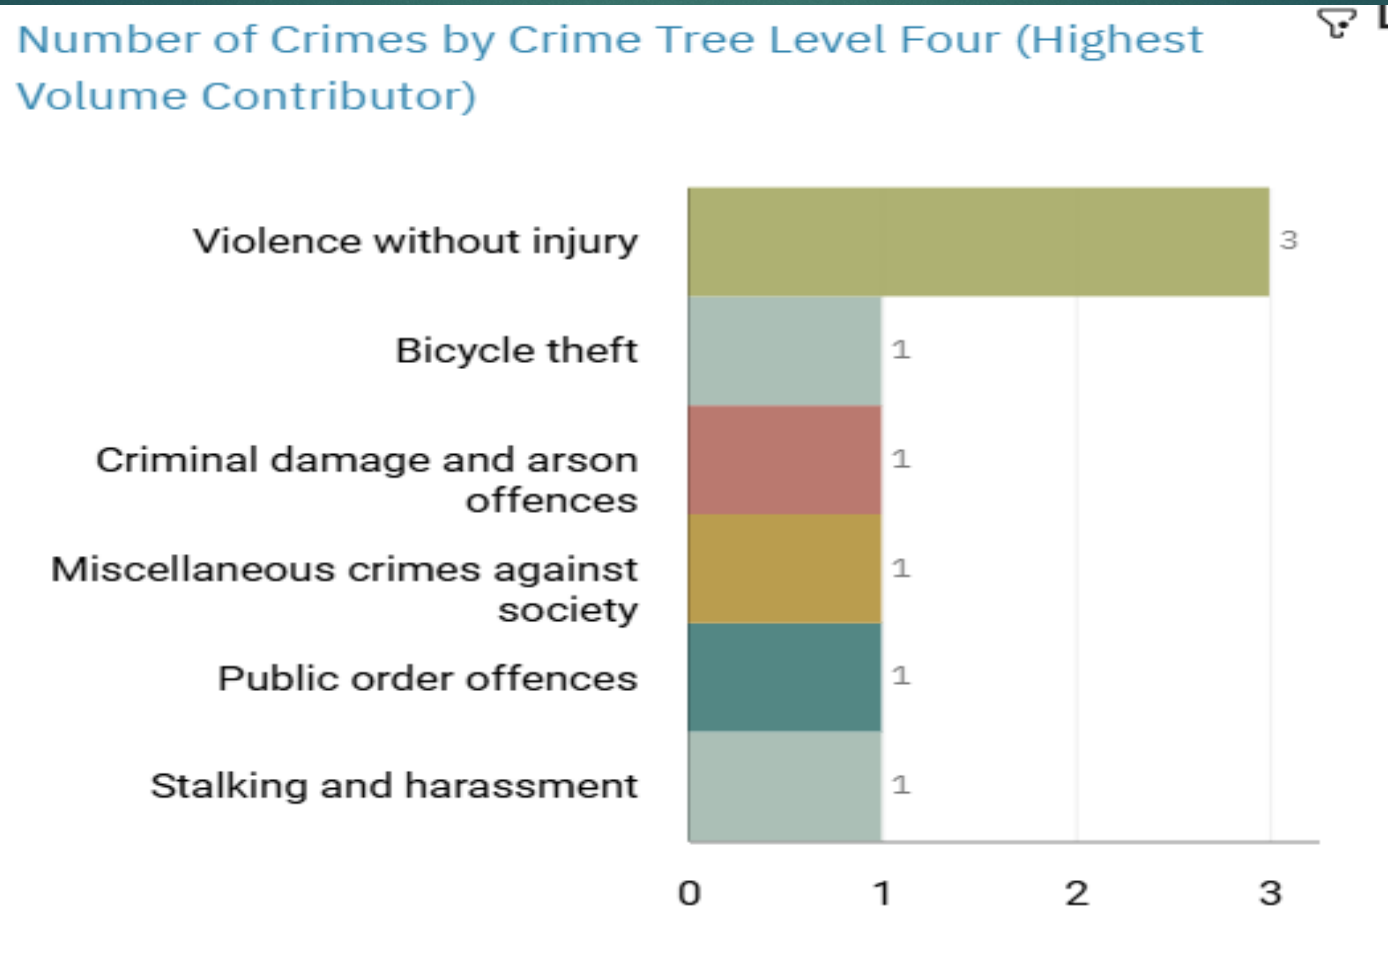

J1B4 Woodbank ALL RECORDED CRIME