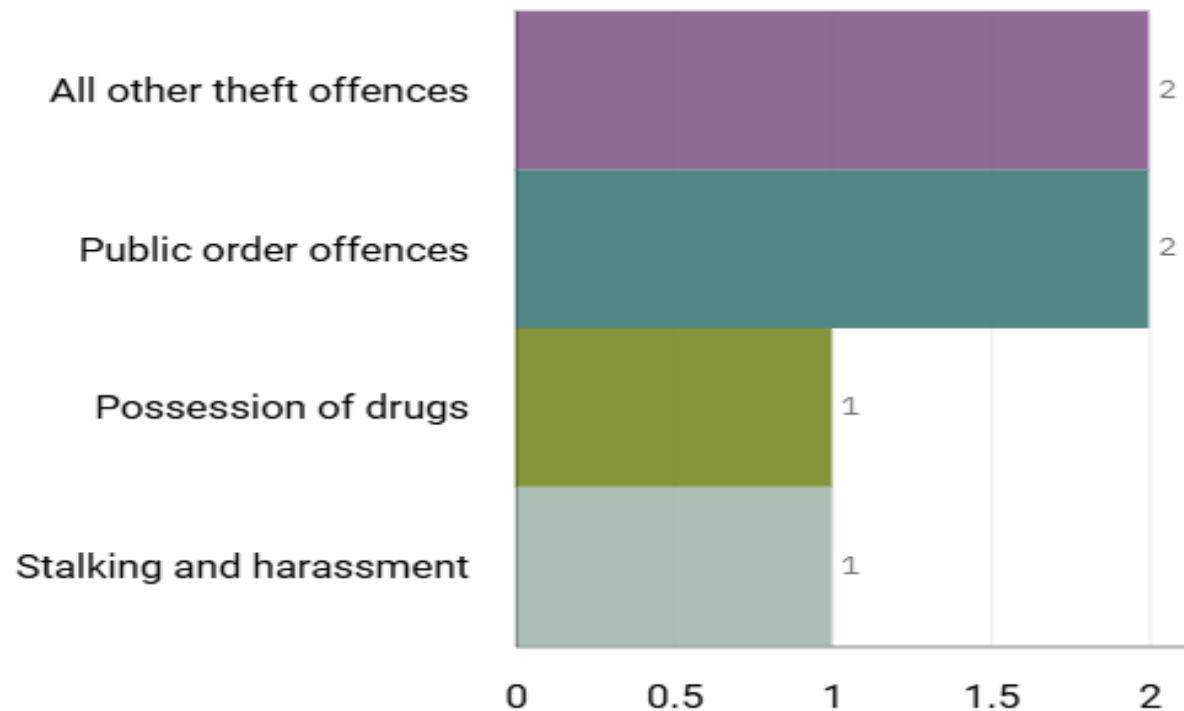

J1A3 Shaw Heath ALL RECORDED CRIME

Number of Crimes by Crime Tree Level Four (Highest Volume Contributor)

J1A3 Shaw Heath “Street Name” Stats

J1A3	SHAW HEATH	Violence Against The Person	Bosden Close	Stockport	SK1 3PF
J1A3	SHAW HEATH	Violence Against The Person	Bosden Close	Stockport	SK1 3PF
J1A3	SHAW HEATH	Possession of Drugs	Millbrook Street	Stockport	SK1 3NL
J1A3	SHAW HEATH	Burglary	Hopes Carr	Stockport	SK1 3BL
J1A3	SHAW HEATH	Theft	Shawcross Street	Stockport	SK1 3EY
J1A3	SHAW HEATH	Public Order	Millbrook Street	Stockport	SK1 3NN
J1A3	SHAW HEATH	Violence Against The Person	Alpine Road	Portwood	SK1 2NL
J1A3	SHAW HEATH	Public Order	Newbridge Lane	Portwood	SK1 2NX
J1A3	SHAW HEATH	Burglary	Mottram Fold	Stockport	SK1 3NL
J1A3	SHAW HEATH	Violence Against The Person	Wellington Road South	Stockport	SK1 3SS
J1A3	SHAW HEATH	Violence Against The Person	Chesworth Close	Stockport	SK1 3NT
J1A3	SHAW HEATH	Violence Against The Person	Wellington Road South	Stockport	SK2 6NG
J1A3	SHAW HEATH	Criminal Damage	Churchgate	Stockport	SK1 1YG
J1A3	SHAW HEATH	Criminal Damage	Bosden Close	Stockport	SK1 3PF
J1A3	SHAW HEATH	Violence Against The Person	Florist Street	Cale Green	SK3 8DW
J1A3	SHAW HEATH	Violence Against The Person	Gilmore Street	Stockport	SK3 8BP
J1A3	SHAW HEATH	Public Order	Newbridge Lane	Stockport	SK1 2NX

J1B5 Hillgate and Heaviley ALL RECORDED CRIME

Number of Crimes by Crime Tree Level Four (Highest Volume Contributor)

J1B5 Hillgate And Heaviley “Street Name” Stats

J1B5	Hillgate And Heaviley	Theft	Hulme Street	Offerton	SK1 4PR
J1B5	Hillgate And Heaviley	Public Order	Buxton Road	Heaviley	SK2 7BR
J1B5	Hillgate And Heaviley	Theft	Buxton Road	Heaviley	SK2 6EQ
J1B5	Hillgate And Heaviley	Public Order	Offerton Lane	Offerton	SK2 5AD