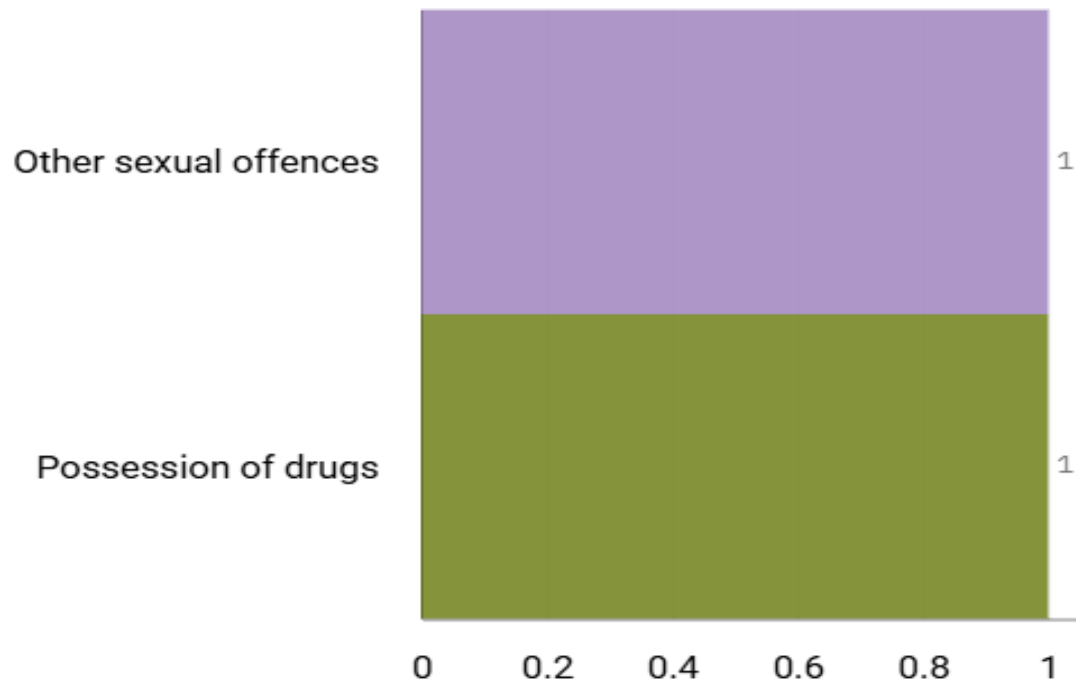

J1A2 Peel Centre ALL RECORDED CRIME

Number of Crimes by Crime Tree Level Four (Highest Volume Contributor)