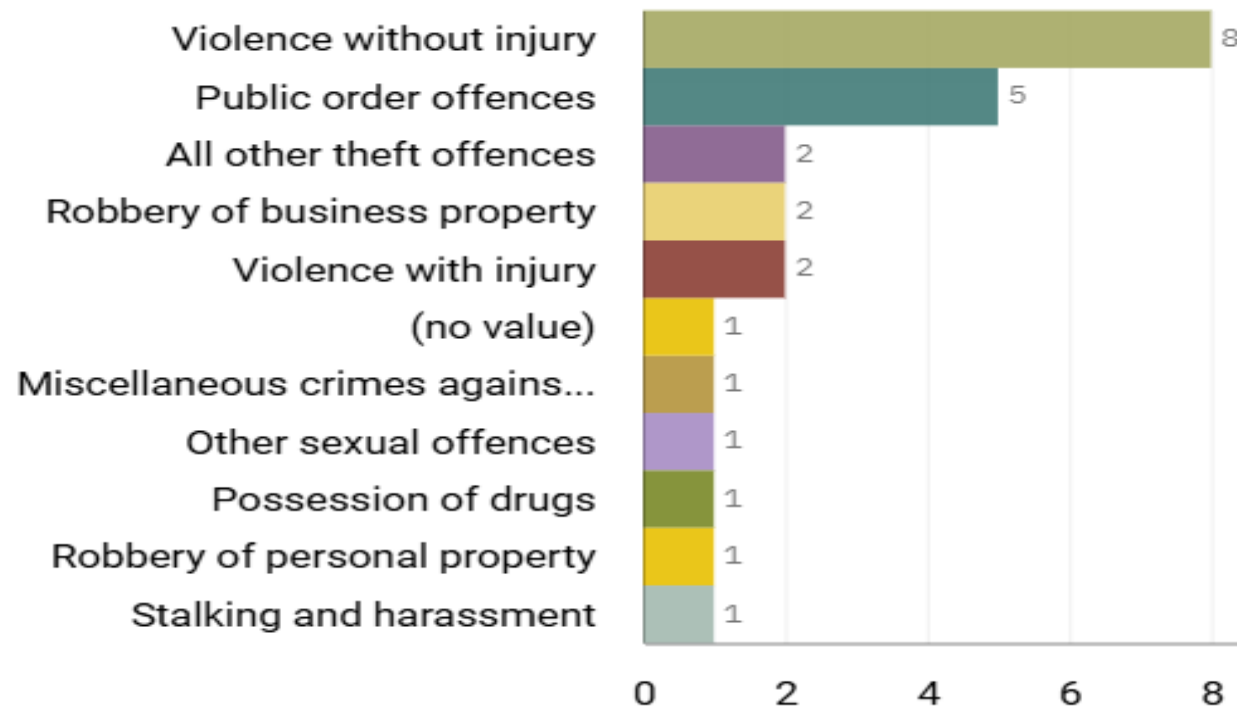

J1K2 Bridgehall ALL RECORDED CRIME

Number of Crimes by Crime Tree Level Four (Highest Volume Contributor)

J1K2 Bridgehall "Street Name" Stats

J1K2	BRIDGEHALL	Burglary	Garners Lane	Adswood	SK3 8QJ
J1K2	BRIDGEHALL	Theft	Bramhall Lane	Davenport	SK3 8SB
J1K2	BRIDGEHALL	Harassment	Pilkington	Cale Green	SK2 6QZ
J1K2	BRIDGEHALL	Criminal Damage	Roslyn Road	Adswood	SK3 8LN
J1K2	BRIDGEHALL	Miscellaneous Crime Against Society	The Plough	Adswood	SK2 6LZ
J1K2	BRIDGEHALL	Violence Against The Person	Bramhall Lane	Davenport	SK3 8SB
J1K2	BRIDGEHALL	Violence Against The Person	Bramhall Lane	Davenport	SK3 8SB
J1K2	BRIDGEHALL	Violence Against The Person	Douglas Road	Davenport	SK3 8RQ
J1K2	BRIDGEHALL	Violence Against The Person	Douglas Road	Davenport	SK3 8RQ

J1A1 TOWN CENTRE

J1A2 PEEL CENTRE

J1A3 SHAW HEATH

**J1B4 WOODBANK, J1B5 HILLGATE
AND HEAVILEY**

ALL RECORDED CRIME

J1A1 Town Centre ALL RECORDED CRIME

Number of Crimes by Crime Tree Level Four (Highest Volume Contributor)