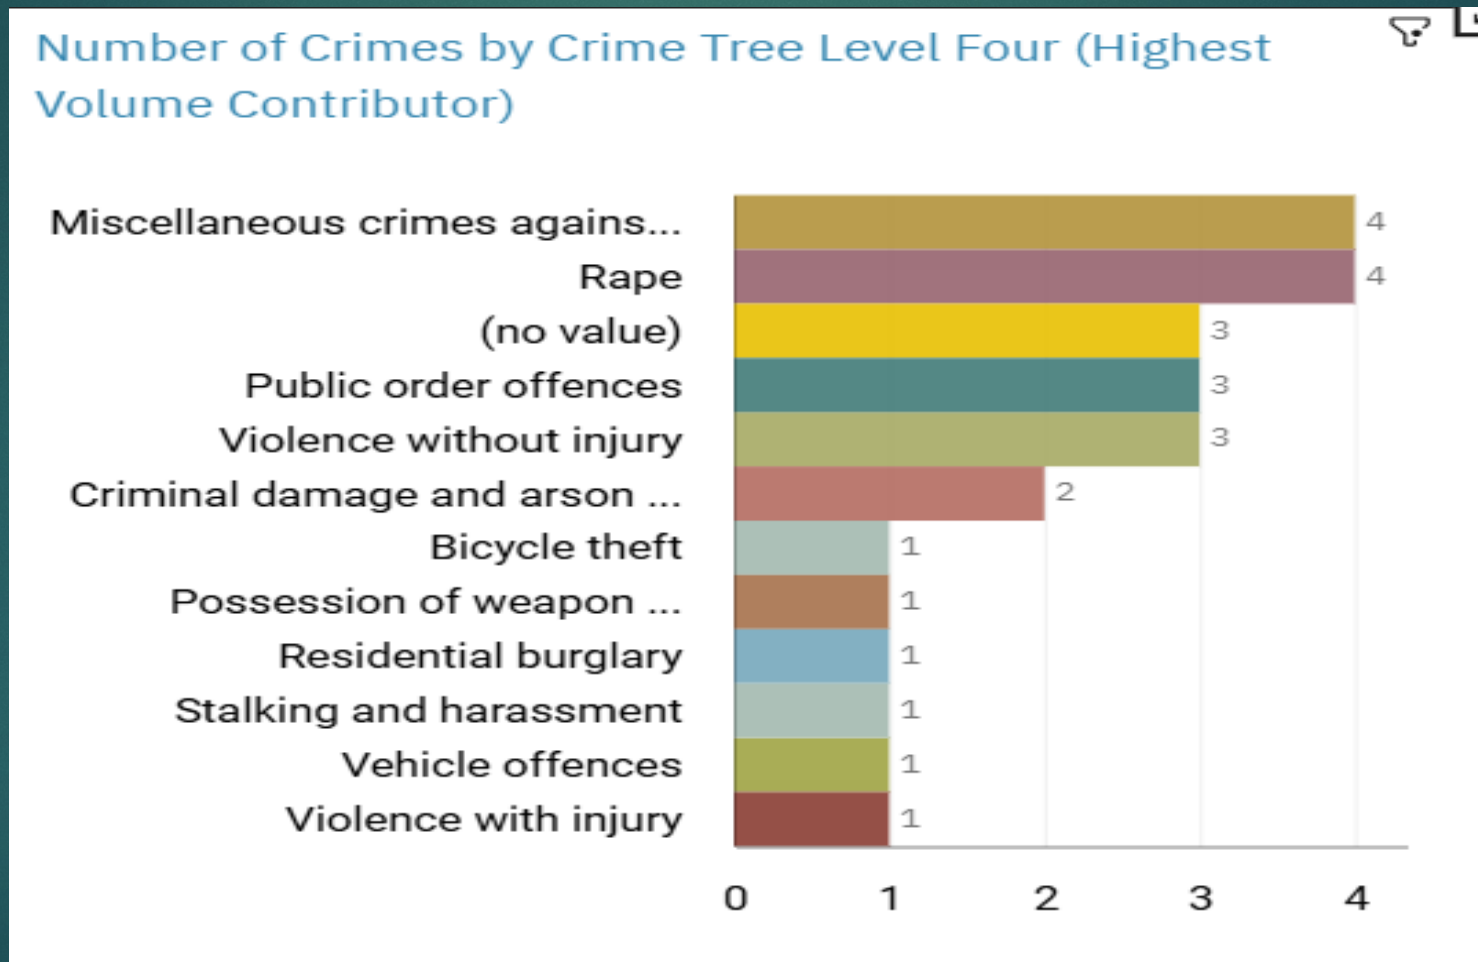

STOCKPORT ALL RECORDED CRIME

Number of Crimes by Crime Tree Level Four (Highest Volume Contributor)

J1F1 Brinnington
And
J1F2 Lancashire Hill
ALL RECORDED CRIME

J1F1 Brinnington ALL RECORDED CRIME

Number of Crimes by Crime Tree Level Four (Highest Volume Contributor)

J1F2 Lancashire Hill ALL RECORDED CRIME

Number of Crimes by Crime Tree Level Four (Highest Volume Contributor)

J1F2 Lancashire Hill “Street Name” Stats

J1F2	SOUTH REDDISH	Violence Against The Person	Hamilton Square	Heaton Norris	SK4 1JG
J1F2	SOUTH REDDISH	Possession of Drugs	Love Lane	Heaton Norris	SK4 1JA
J1F2	SOUTH REDDISH	Violence without injury	Hamilton Square	Heaton Norris	SK4 1JG
J1F2	SOUTH REDDISH	Possession Of Drugs	Heaton Square	Heaton Norris	SK4 1JG
J1F2	SOUTH REDDISH	Burglary	Heaton Norris Park	Love Lane	SK4 1JA
J1F2	SOUTH REDDISH	Burglary	Quantock Close	Heaton Norris	SK4 1JF
J1F2	SOUTH REDDISH	Violence Against The Person	Hamilton Square	Heaton Norris	SK4 1JG
J1F2	SOUTH REDDISH	Theft	Southdown Close	Stockport	SK4 1LD
J1F2	SOUTH REDDISH	Theft	Wellington Road North	Stockport	SK4 1LD
J1F2	SOUTH REDDISH	Violence Against The Person	Mendip Close	Stockport	SK4 1LG
J1F2	SOUTH REDDISH	Harassment	Lancashire Hill	Stockport	SK4 1LG
J1F2	SOUTH REDDISH	Public Order	Penny Lane	Stockport	SK5 7SB
J1F2	SOUTH REDDISH	Public Order	Tiviot Way	Stockport	SK1 2BT

J1C4 ALEXANDRA PARK

J1C5 EDGELEY

J1C6 CHEADLE HEATH

J1K1 BRIDGEHALL & J1K2 ADSWOOD

ALL RECORDED CRIME

J1C4 Alexandra Park ALL RECORDED CRIME

Number of Crimes by Crime Tree Level Four (Highest Volume Contributor)

J1C4 Alexandra Park “Street Name” Stats

J1C4	ALEXANDRA PARK	Vehicle Offences	Nursery Lane	Cheadle Heath	SK3 0PW
J1C4	ALEXANDRA PARK	Violence Against The Person	Hardcastle Road	Edgeley	SK3 9DD

J1C5 Edgeley ALL RECORDED CRIME