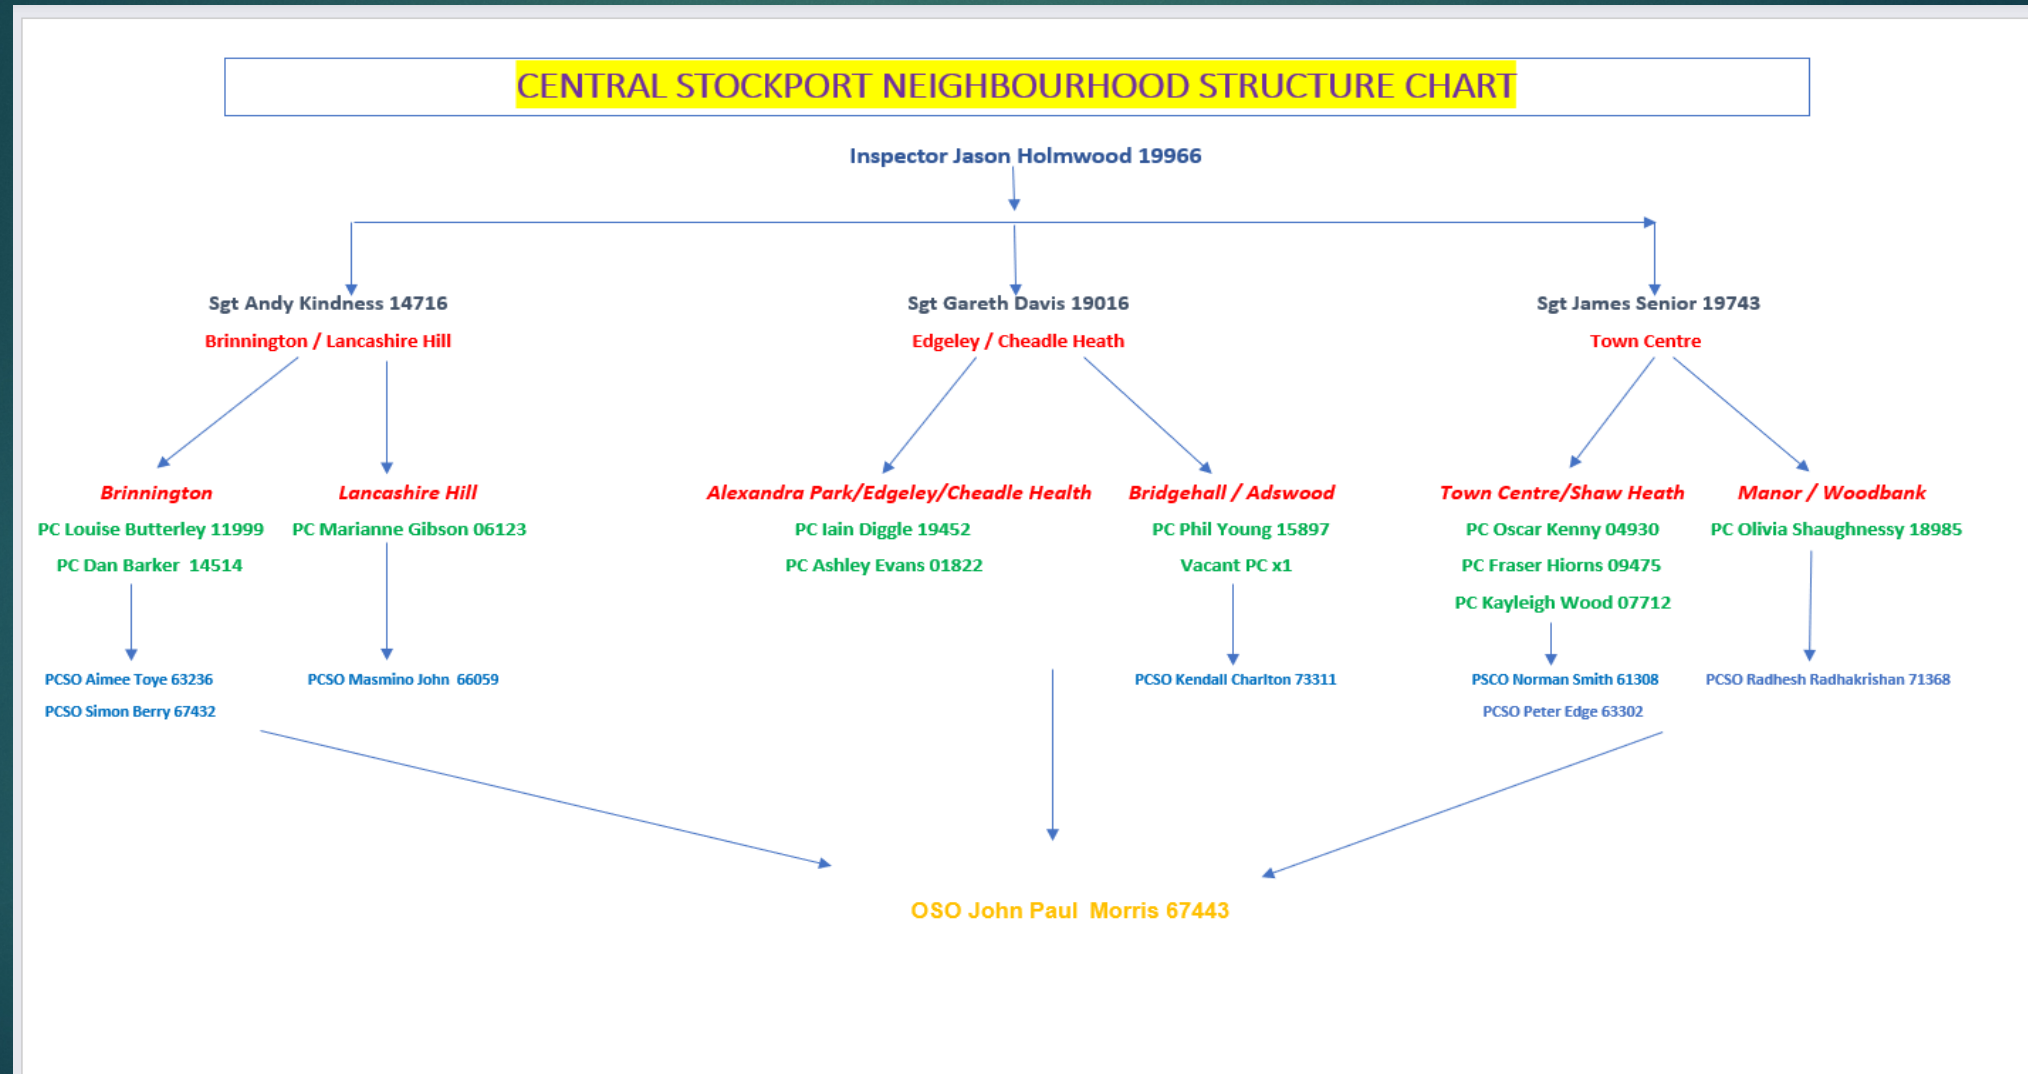

1. Drugs and Associated ASB
2. Burglaries
3. Speeding and Other Road Traffic Offences

CENTRAL STOCKPORT NEIGHBOURHOOD STRUCTURE CHART

GMP ALL RECORDED CRIME

Number of Crimes by Crime Tree Level Four (Highest Volume Contributor)

STOCKPORT ALL RECORDED CRIME

Number of Crimes by Crime Tree Level Four (Highest Volume Contributor)

J1F1 Brinnington
And
J1F2 Lancashire Hill
ALL RECORDED CRIME

J1F1 Brinnington ALL RECORDED CRIME

Number of Crimes by Crime Tree Level Four (Highest Volume Contributor)

J1F2 Lancashire Hill ALL RECORDED CRIME

Number of Crimes by Crime Tree Level Four (Highest Volume Contributor)

J1F2 Lancashire Hill “Street Name” Stats

J1F2	SOUTH REDDISH	Violence Against The Person	Hamilton Square	Heaton Norris	SK4 1JG
J1F2	SOUTH REDDISH	Possession of Drugs	Love Lane	Heaton Norris	SK4 1JA
J1F2	SOUTH REDDISH	Violence without injury	Hamilton Square	Heaton Norris	SK4 1JG
J1F2	SOUTH REDDISH	Possession Of Drugs	Heaton Square	Heaton Norris	SK4 1JG
J1F2	SOUTH REDDISH	Burglary	Heaton Norris Park	Love Lane	SK4 1JA
J1F2	SOUTH REDDISH	Burglary	Quantock Close	Heaton Norris	SK4 1JF
J1F2	SOUTH REDDISH	Violence Against The Person	Hamilton Square	Heaton Norris	SK4 1JG
J1F2	SOUTH REDDISH	Theft	Southdown Close	Stockport	SK4 1LD
J1F2	SOUTH REDDISH	Theft	Wellington Road North	Stockport	SK4 1LD
J1F2	SOUTH REDDISH	Violence Against The Person	Mendip Close	Stockport	SK4 1LG
J1F2	SOUTH REDDISH	Harassment	Lancashire Hill	Stockport	SK4 1LG
J1F2	SOUTH REDDISH	Public Order	Penny Lane	Stockport	SK5 7SB
J1F2	SOUTH REDDISH	Public Order	Tiviot Way	Stockport	SK1 2BT

J1C4 ALEXANDRA PARK

J1C5 EDGELEY

J1C6 CHEADLE HEATH

J1K1 BRIDGEHALL & J1K2 ADSWOOD

ALL RECORDED CRIME

J1C4 Alexandra Park ALL RECORDED CRIME

Number of Crimes by Crime Tree Level Four (Highest Volume Contributor)