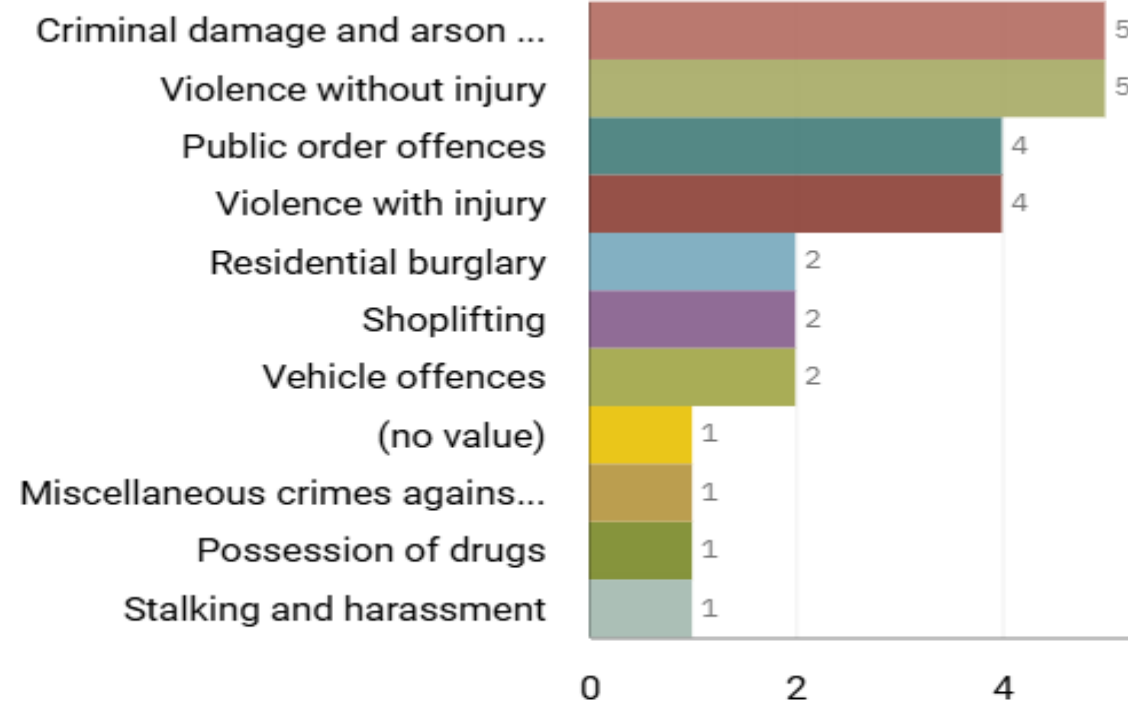

J1A2 Peel Centre ALL RECORDED CRIME

Number of Crimes by Crime Tree Level Four (Highest Volume Contributor)

J1A2 Peel Centre “Street Name” Stats

J1A2	PEEL CENTRE	Sexual Offences	Warren Street	Stockport	SK1 1UA
J1A2	PEEL CENTRE	Possession of Drugs	Tiviot Dale	Stockport	SK1 1TA

J1A3 Shaw Heath ALL RECORDED CRIME

Number of Crimes by Crime Tree Level Four (Highest Volume Contributor)

J1A3 Shaw Heath “Street Name” Stats

J1A3	SHAW HEATH	Violence Against The Person	Bosden Close	Stockport	SK1 3PF
J1A3	SHAW HEATH	Violence Against The Person	Bosden Close	Stockport	SK1 3PF
J1A3	SHAW HEATH	Possession of Drugs	Millbrook Street	Stockport	SK1 3NL
J1A3	SHAW HEATH	Burglary	Hopes Carr	Stockport	SK1 3BL
J1A3	SHAW HEATH	Theft	Shawcross Street	Stockport	SK1 3EY
J1A3	SHAW HEATH	Public Order	Millbrook Street	Stockport	SK1 3NN
J1A3	SHAW HEATH	Violence Against The Person	Alpine Road	Portwood	SK1 2NL
J1A3	SHAW HEATH	Public Order	Newbridge Lane	Portwood	SK1 2NX
J1A3	SHAW HEATH	Burglary	Mottram Fold	Stockport	SK1 3NL
J1A3	SHAW HEATH	Violence Against The Person	Wellington Road South	Stockport	SK1 3SS
J1A3	SHAW HEATH	Violence Against The Person	Chesworth Close	Stockport	SK1 3NT
J1A3	SHAW HEATH	Violence Against The Person	Wellington Road South	Stockport	SK2 6NG
J1A3	SHAW HEATH	Criminal Damage	Churchgate	Stockport	SK1 1YG
J1A3	SHAW HEATH	Criminal Damage	Bosden Close	Stockport	SK1 3PF
J1A3	SHAW HEATH	Violence Against The Person	Florist Street	Cale Green	SK3 8DW
J1A3	SHAW HEATH	Violence Against The Person	Gilmore Street	Stockport	SK3 8BP
J1A3	SHAW HEATH	Public Order	Newbridge Lane	Stockport	SK1 2NX