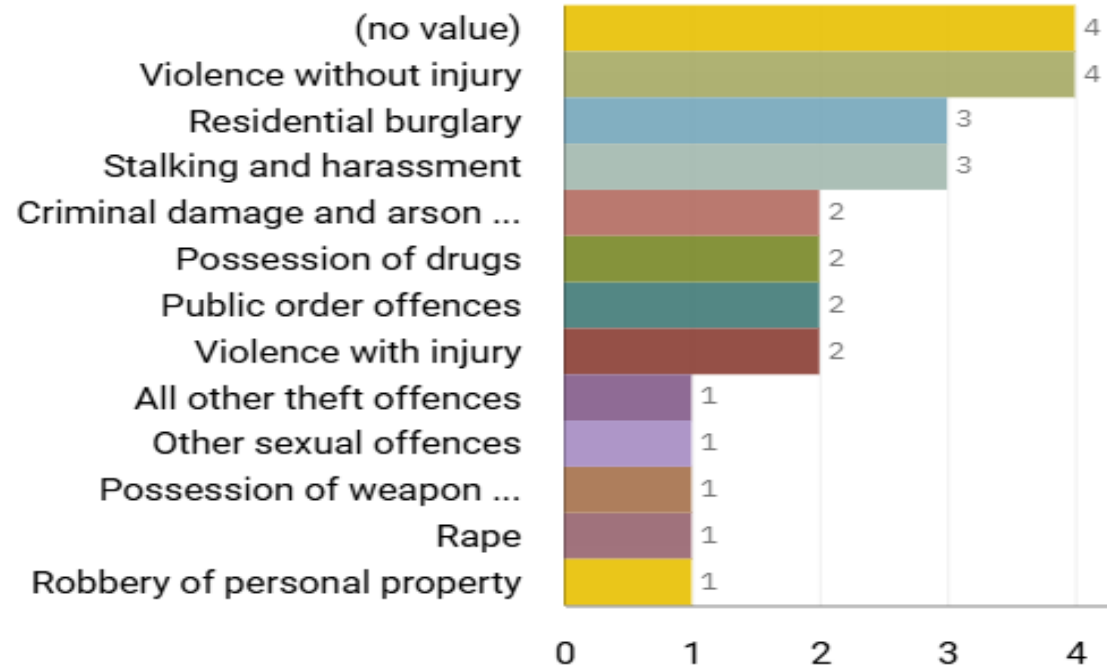

J1C6 Cheadle Heath ALL RECORDED CRIME

Number of Crimes by Crime Tree Level Four (Highest Volume Contributor)

J1C6 Cheadle Heath "Street Name" Stats

		N/A			
		N/A			

J1K1 Adswood ALL RECORDED CRIME

Number of Crimes by Crime Tree Level Four (Highest Volume Contributor)

J1K2 Bridgehall ALL RECORDED CRIME

Number of Crimes by Crime Tree Level Four (Highest Volume Contributor)

J1K2 Bridgehall "Street Name" Stats

J1K2	BRIDGEHALL	Burglary	Garners Lane	Adswood	SK3 8QJ
J1K2	BRIDGEHALL	Theft	Bramhall Lane	Davenport	SK3 8SB
J1K2	BRIDGEHALL	Harassment	Pilkington	Cale Green	SK2 6QZ
J1K2	BRIDGEHALL	Criminal Damage	Roslyn Road	Adswood	SK3 8LN
J1K2	BRIDGEHALL	Miscellaneous Crime Against Society	The Plough	Adswood	SK2 6LZ
J1K2	BRIDGEHALL	Violence Against The Person	Bramhall Lane	Davenport	SK3 8SB
J1K2	BRIDGEHALL	Violence Against The Person	Bramhall Lane	Davenport	SK3 8SB
J1K2	BRIDGEHALL	Violence Against The Person	Douglas Road	Davenport	SK3 8RQ
J1K2	BRIDGEHALL	Violence Against The Person	Douglas Road	Davenport	SK3 8RQ