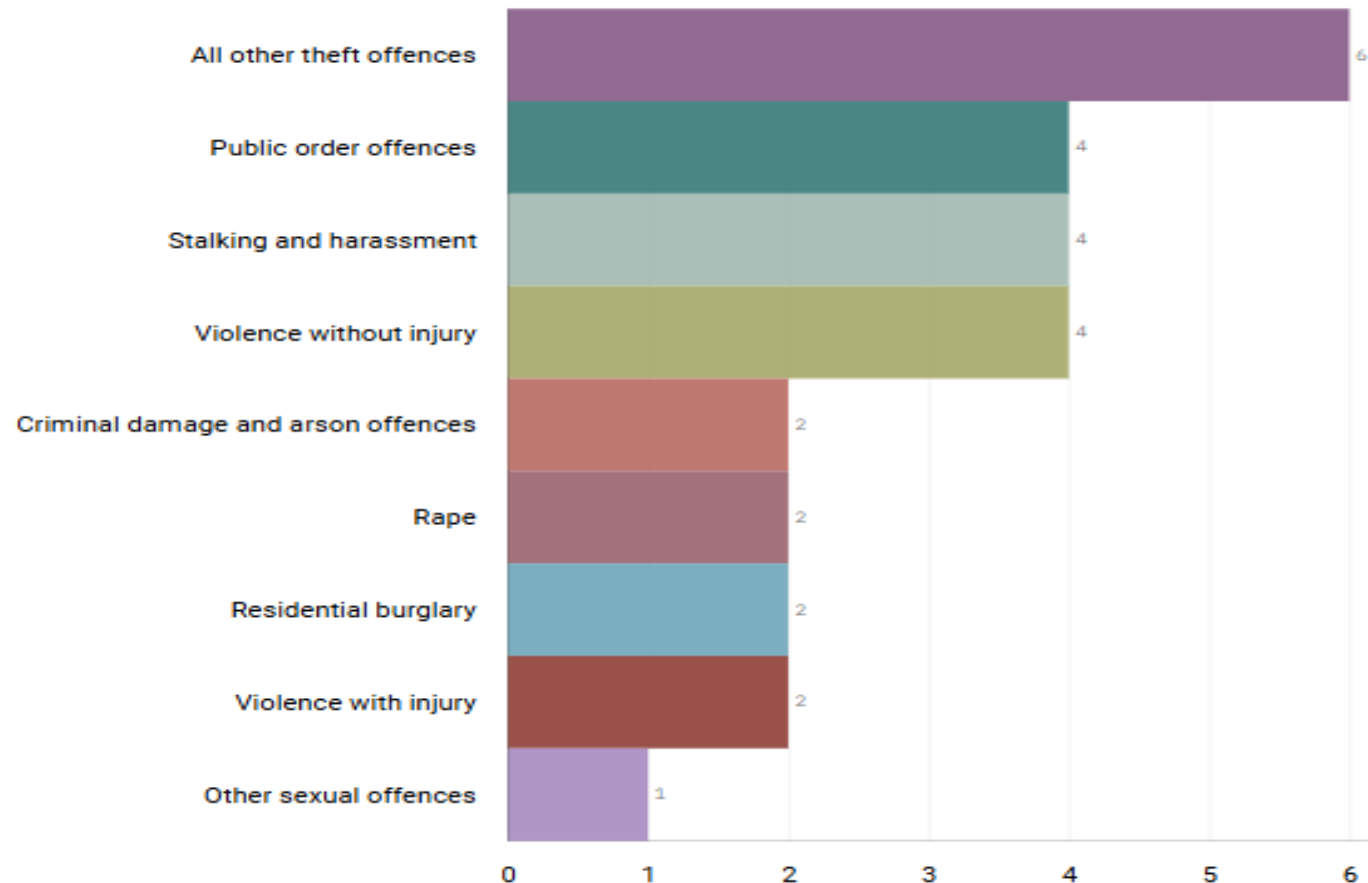

J1A2 Peel Centre ALL RECORDED CRIME

J1A2 Peel Centre “Street Name” Stats

J1A2	PEEL CENTRE	PUBLIC ORDER	MERSEY STREET	PORTWOOD	SK1 2HH
J1A2	PEEL CENTRE	THEFT	GREAT PORTWOOD STREET	PORTWOOD	SK1 2HH
J1A2	PEEL CENTRE	THEFT	WARREN STREET	PORTWOOD	SK1 1UA
J1A2	PEEL CENTRE	THEFT	GREAT PORTWOOD STREET	PORTWOOD	SK1 2HH

J1A3 Shaw Heath ALL RECORDED CRIME

Number of Crimes by Crime Tree Level Four (Highest Volume Contributor)

J1A3 Shaw Heath "Street Name" Stats

J1A3	SHAW HEATH	THEFT	MOTTRAM STREET	SHAW HEATH	SK1 3PH
J1A3	SHAW HEATH	VIOLENCE AGAINST THE PERSON	EDWARD STREET	SHAW HEATH	SK1 3GP
J1A3	SHAW HEATH	HARASSMENT	JOHN STREET	SHAW HEATH	SK1 3FX
J1A3	SHAW HEATH	VIOLENCE AGAINST THE PERSON	CHESWORTH CLOSE	SHAW HEATH	SK1 3NT
J1A3	SHAW HEATH	THEFT	STATION ROAD	SHAW HEATH	SK3 9HZ
J1A3	SHAW HEATH	VIOLENCE AGAINST THE PERSON	LYME GROVE	CALE GREEN	SK2 6SG
J1A3	SHAW HEATH	PUBLIC ORDER	CHESWORTH CLOSE	SHAW HEATH	SK1 3NT
J1A3	SHAW HEATH	CRIMINAL DAMAGE	EDWARD STREET	SHAW HEATH	SK1 3DQ
J1A3	SHAW HEATH	PUBLIC ORDER	BOSDEN FOLD	SHAW HEATH	SK1 3PQ
J1A3	SHAW HEATH	SEXUAL OFFENCES	WELLINGTON ROAD SOUTH	SHAW HEATH	SK1 3SS
J1A3	SHAW HEATH	THEFT	THOMSON STREET	SHAW HEATH	SK3 9DT
J1A3	SHAW HEATH	VIOLENCE AGAINST THE PERSON	WELLINGTON ROAD SOUTH	SHAW HEATH	SK1 3SS
J1A3	SHAW HEATH	VIOLENCE AGAINST THE PERSON	WATERLOO ROAD	SHAW HEATH	SK1 3BD
J1A3	SHAW HEATH	VIOLENCE AGAINST THE PERSON	MOTTRAM FOLD	SHAW HEATH	SK1 3NY
J1A3	SHAW HEATH	HARASSMENT	RANDOLPH PLACE	CALE GREEN	SK3 8EJ
J1A3	SHAW HEATH	BURGLARY	ST THOMAS PLACE	CALE GREEN	SK1 3TY
J1A3	SHAW HEATH	CRIMINAL DAMAGE	BOOTH STREET	CALE GREEN	SK3 9DG
J1A3	SHAW HEATH	HARASSMENT	BOOTH STREET	CALE GREEN	SK3 9DG
J1A3	SHAW HEATH	THEFT	EDWARD STREET	CALE GREEN	SK1 3GQ
J1A3	SHAW HEATH	PUBLIC ORDER	BOSDEN FOLD	CALE GREEN	SK1 3PG
J1A3	SHAW HEATH	PUBLIC ORDER	MOTTRAM FOLD	CALE GREEN	SK1 3NX
J1A3	SHAW HEATH	BURGLARY	WATERLOO ROAD	CALE GREEN	SK1 3BD