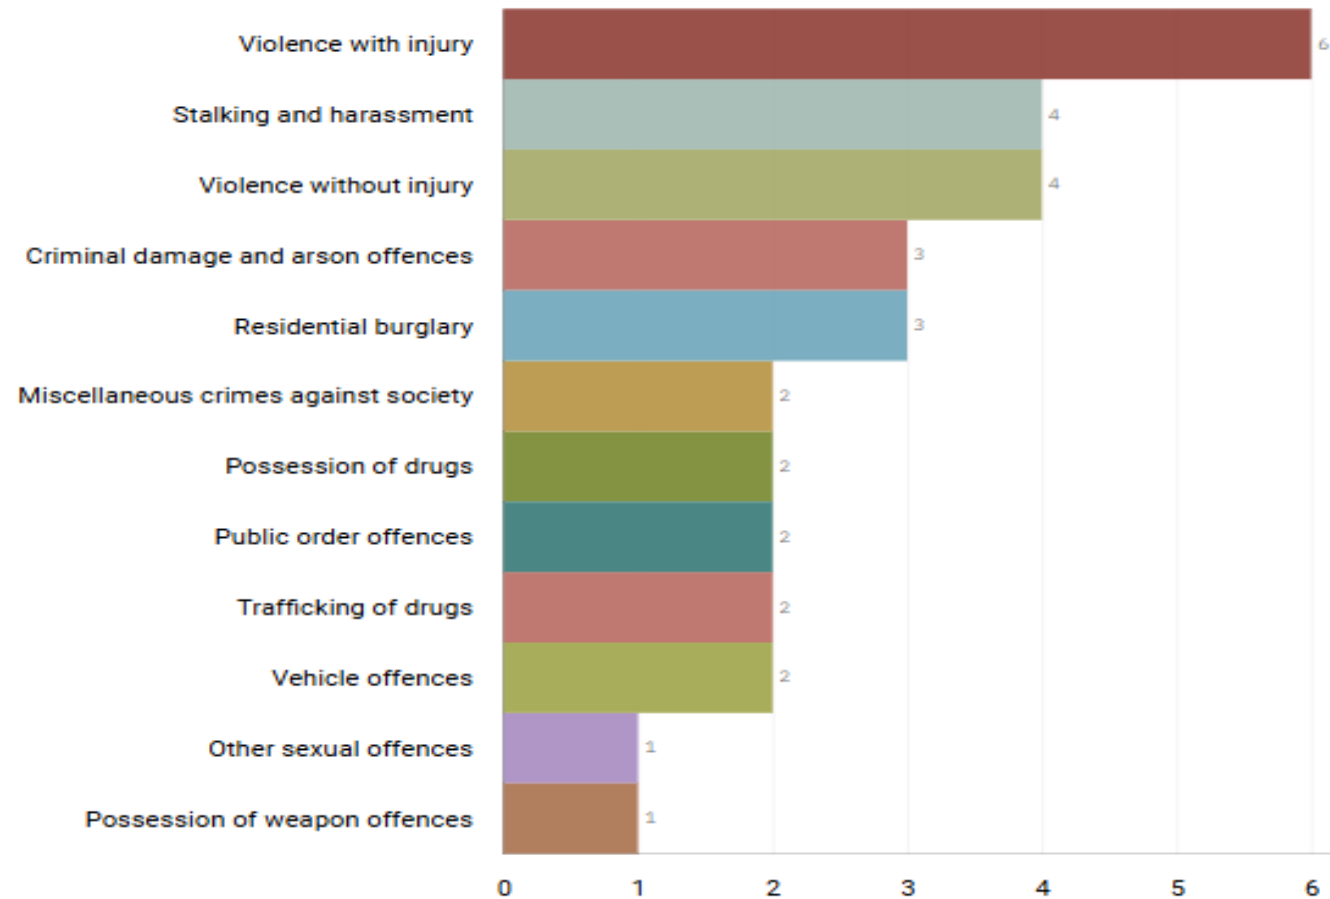

1. Drugs and Associated ASB
2. Burglaries
3. Speeding and Other Road Traffic Offences

CENTRAL STOCKPORT NEIGHBOURHOOD STRUCTURE CHART

GMP ALL RECORDED CRIME

Number of Crimes by Crime Tree Level Four (Highest Volume Contributor)

STOCKPORT ALL RECORDED CRIME

J1F1 Brinnington
And
J1F2 Lancashire Hill
ALL RECORDED CRIME

J1F1 Brinnington ALL RECORDED CRIME

Number of Crimes by Crime Tree Level Four (Highest Volume Contributor)

J1F1 Brinnington "Street Name" Stats