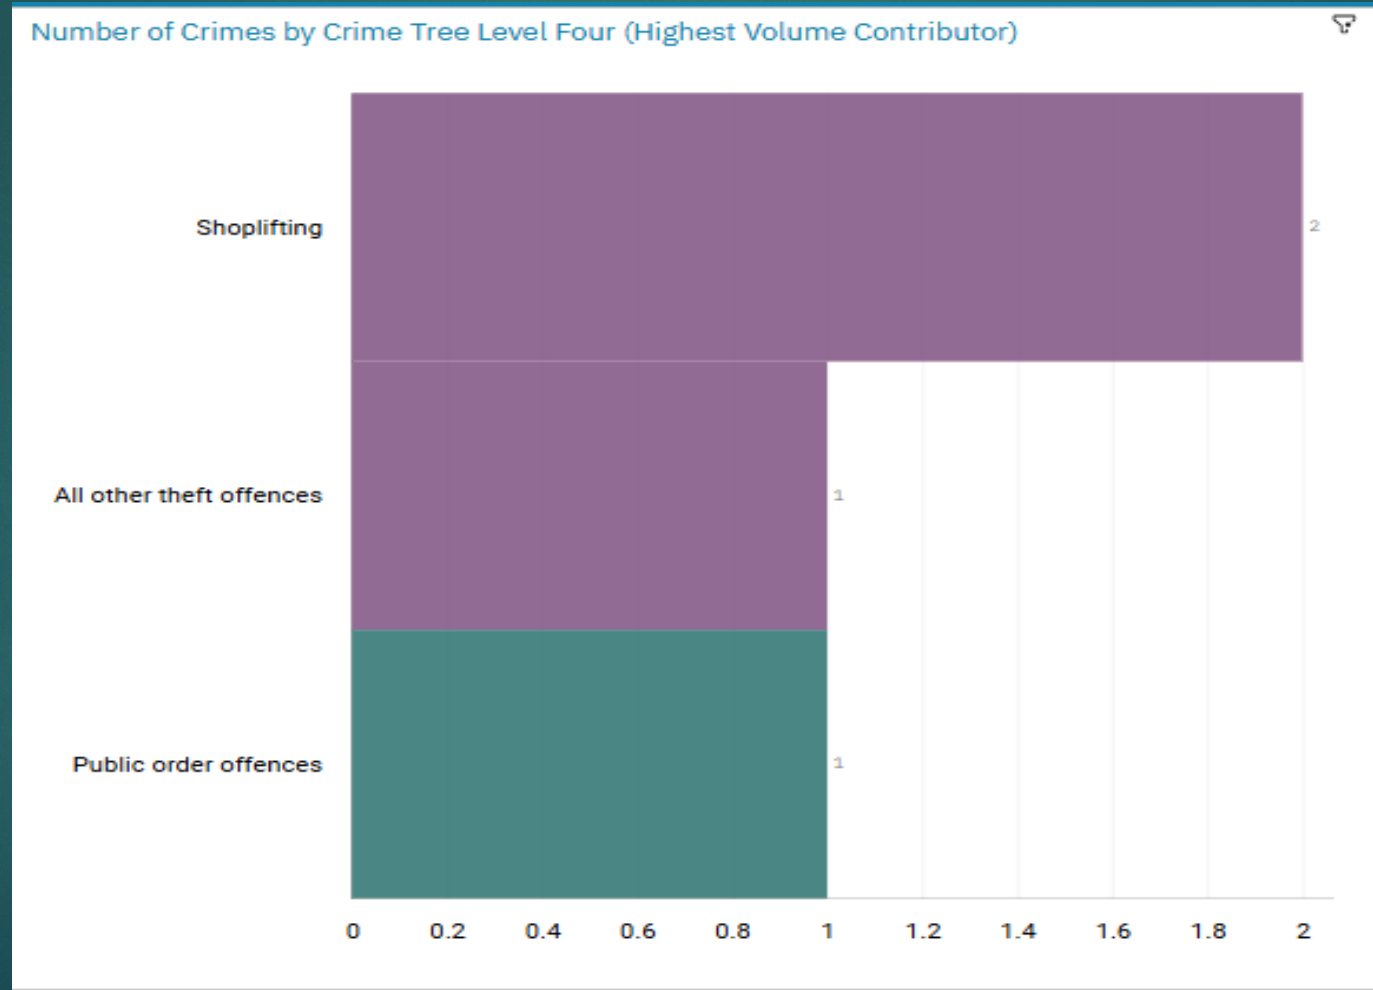

J1A2 Peel Centre ALL RECORDED CRIME