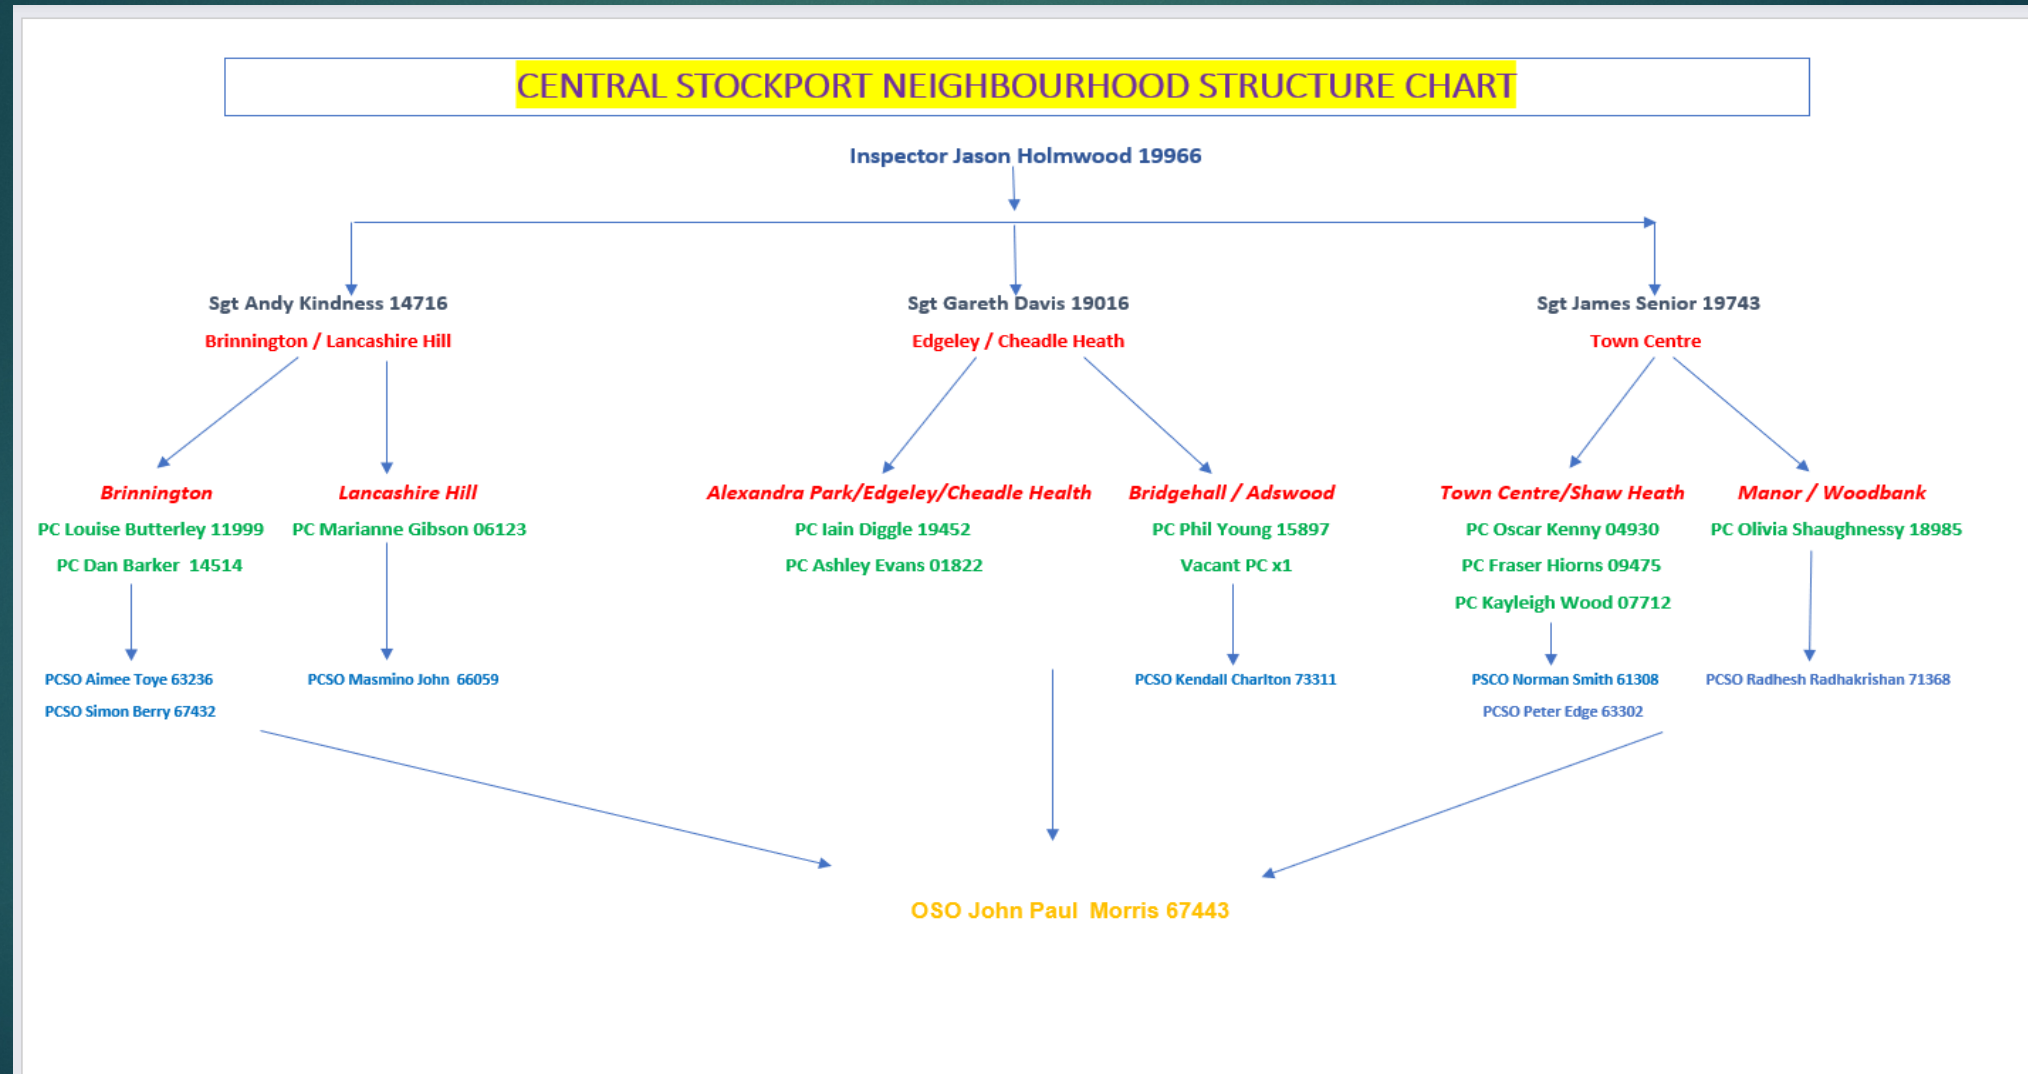

1. Drugs and Associated ASB
2. Burglaries
3. Speeding and Other Road Traffic Offences

CENTRAL STOCKPORT NEIGHBOURHOOD STRUCTURE CHART

GMP ALL RECORDED CRIME

Number of Crimes by Crime Tree Level Four (Highest Volume Contributor)

STOCKPORT ALL RECORDED CRIME

J1F1 Brinnington
And
J1F2 Lancashire Hill
ALL RECORDED CRIME

J1F1 Brinnington ALL RECORDED CRIME

Number of Crimes by Crime Tree Level Four (Highest Volume Contributor)

J1F1 Brinnington "Street Name" Stats

J1B5 Hillgate and Heaviley ALL RECORDED CRIME

J1B5 Hillgate And Heaviley “Street Name” Stats

J1B5	HILLGATE AND HEAVILEY	BURGLARY	BUXTON ROAD	HEAVILEY	SK2 6LR
J1B5	HILLGATE AND HEAVILEY	HARASSMENT	GLENMOOR ROAD	OFFERTON	SK1 4EB
J1B5	HILLGATE AND HEAVILEY	PUBLIC ORDER	STRAWBERRY AVENUE	OFFERTON	SK1 3FU
J1B5	HILLGATE AND HEAVILEY	VIOLENCE AGAINST THE PERSON	WARD STREET	HEAVILEY	SK1 3JB
J1B5	HILLGATE AND HEAVILEY	VEHICLE OFFENCES	RICHARDSON STREET	HEAVILEY	SK1 3JL
J1B5	HILLGATE AND HEAVILEY	HARASSMENT	GEORGE STREET WEST	OFFERTON	SK1 4HZ
J1B5	HILLGATE AND HEAVILEY	HARASSMENT	HOMBURG CLOSE	HEAVILEY	SK1 3FT
J1B5	HILLGATE AND HEAVILEY	PUBLIC ORDER	VICTORIA PARK	OFFERTON	SK1 4EP
J1B5	HILLGATE AND HEAVILEY	VIOLENCE AGAINST THE PERSON	DIALSTONE LANE	OFFERTON	SK2 6AQ
J1B5	HILLGATE AND HEAVILEY	POSSESSION OF WEAPON OFFENCES	VICTORIA PARK	OFFERON	SK1 4EP
J1B5	HILLGATE AND HEAVILEY	VIOLENCE AGAINST THE PERSON	GATSBY CRESCENT	OFFERTON	SK1 3EL
J1B5	HILLGATE AND HEAVILEY	SHOPLIFTING	HIGHER HILLGATE	HEAVILEY	SK1 3QH
J1B5	HILLGATE AND HEAVILEY	BURGLARY	VICTORIA PARK	OFFERTON	SK1 4ER
J1B5	HILLGATE AND HEAVILEY	VIOLENCE AGAINST THE PERSON	DONA STREET	OFFERTON	SK1 4EJ
J1B5	HILLGATE AND HEAVILEY	PUBLIC ORDER	STRAWBERRY AVENUE	OFFERTON	SK1 3FU
J1B5	HILLGATE AND HEAVILEY	VIOLENCE AGAINST THE PERSON	CORBAR ROAD	OFFERTON	SK2 6EP