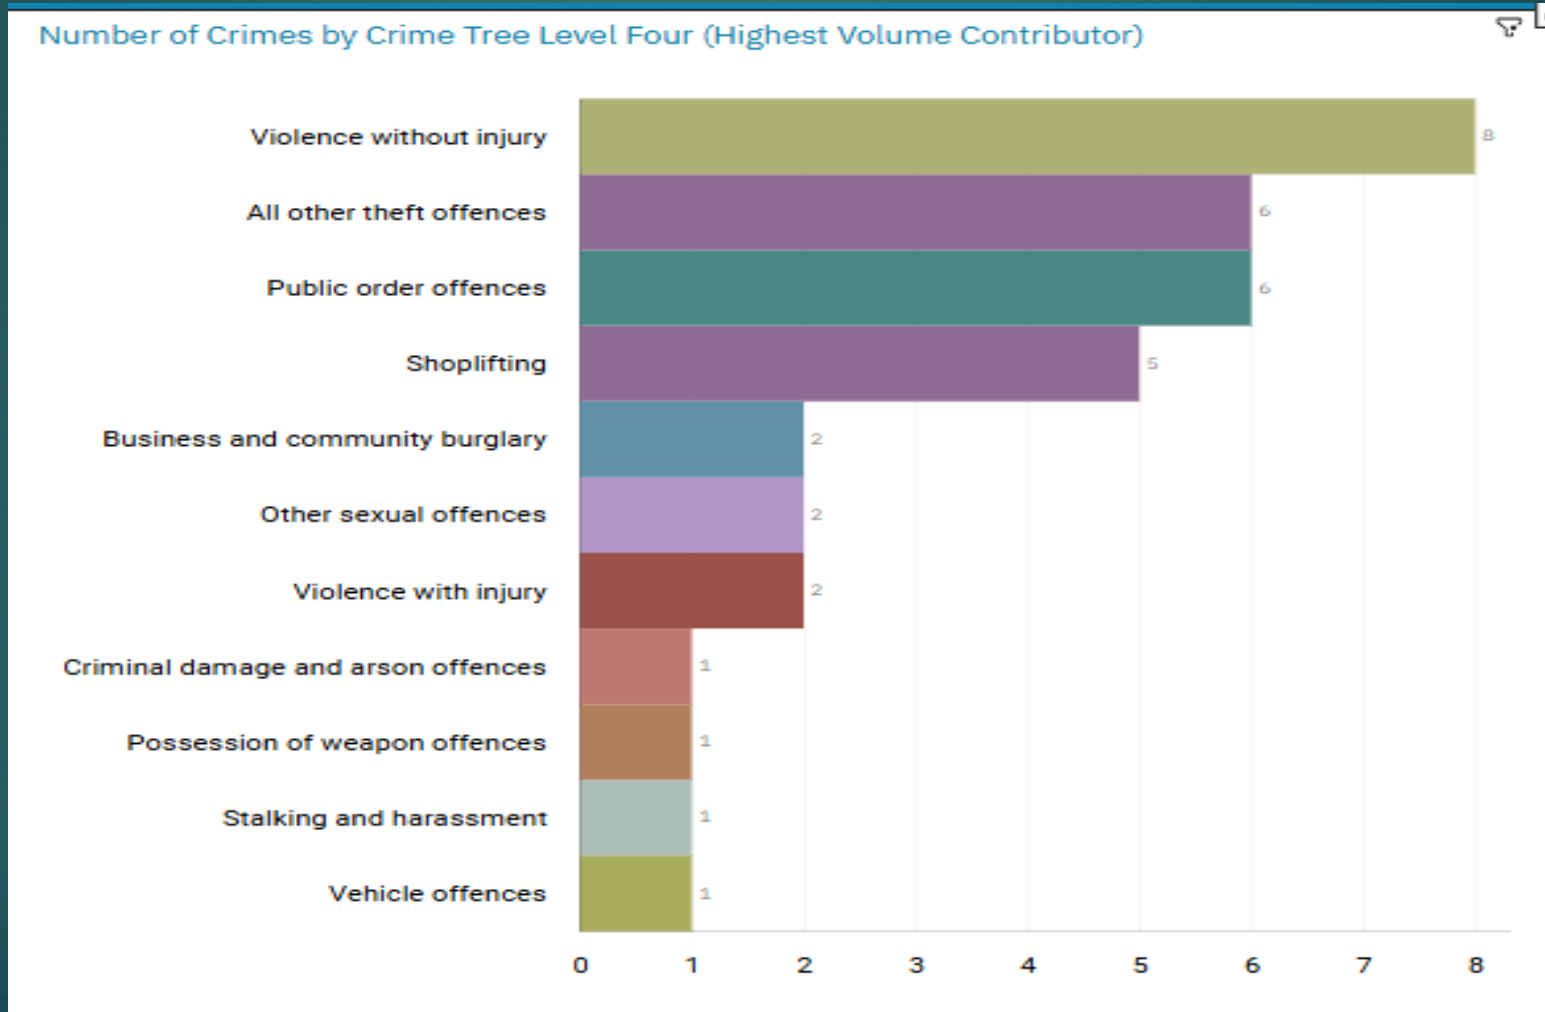

J1A1 TOWN CENTRE

J1A2 PEEL CENTRE

J1A3 SHAW HEATH

**J1B4 WOODBANK, J1B5 HILLGATE
AND HEAVILEY**

ALL RECORDED CRIME

J1A1 Town Centre ALL RECORDED CRIME

J1A1 Town Centre "Street Name" Stats

J1A1	TOWN CENTRE	THEFT	MERSEYWAY	TOWN CENTRE	SK1 1PW
J1A1	TOWN CENTRE	VIOLENCE AGAINST THE PERSON	ST PETERSGATE	TOWN CENTRE	SK1 1DH
J1A1	TOWN CENTRE	VIOLENCE AGAINST THE PERSON	MERSEY SQUARE	TOWN CENTRE	SK1 1NU
J1A1	TOWN CENTRE	HARASSMENT	CHESTERGATE	TOWN CENTRE	SK1 1NU
J1A1	TOWN CENTRE	PUBLIC ORDER	MERSEY SQUARE	TOWN CENTRE	SK1 1NU
J1A1	TOWN CENTRE	VIOLENCE AGAINST THE PESON	INTERNAL ROAD	TOWN CENTR	SK3 0EH
J1A1	TOWN CENTRE	BURGLARY	MERSEYWAY	TOWN CENTRE	SK1 1QD
J1A1	TOWN CENTRE	WEAPON OFFENCES	MERSEYWAY	TOWN CENTRE	SK1 1QD
J1A1	TOWN CENTRE	THEFT	GREAT UNDERBANK	TOWN CENTRE	SK1 1PD
J1A1	TOWN CENTRE	VIOLENCE AGAINST THE PERSON	CHESTERGATE	TOWN CENTRE	SK1 1NU
J1A1	TOWN CENTRE	PUBLIC ORDER	CHESTERGATE	TOWN CENTRE	SK1 1NU
J1A1	TOWN CENTRE	BURGLARY	WARREN STREET	TOWN CENTRE	SK1 1UD
J1A1	TOWN CENTRE	SHOPLFTING	PRINCES STREET	TOWN CENTRE	SK1 1RY
J1A1	TOWN CENTRE	VIOLENCE AGAINST THE PERSON	MERSEY SQUARE	TOWN CENTRE	SK1 1NU
J1A1	TOWN CENTRE	THEFT	MERSEYWAY	TOWN CENTRE	SK1 1PJ
J1A1	TOWN CENTRE	VIOLENCE AGAINST THE PERSON	WELLINGTON ROAD SOUTH	TOWN CENTRE	SK3 0EU
J1A1	TOWN CENTRE	THEFT	MERSEYWAY	TOWN CENTRE	SK1 1PW
J1A1	TOWN CENTRE	VEHICLE OFFENCES	GREAT UNDERBANK	TOWN CENTRE	SK1 1PD
J1A1	TOWN CENTRE	THEFT	ST PETERSGATE	TOWN CENTRE	SK1 1EB
J1A1	TOWN CENTRE	SEXUAL OFFENCES	CHESTERGATE	TOWN CNETRE	SK1 1NU