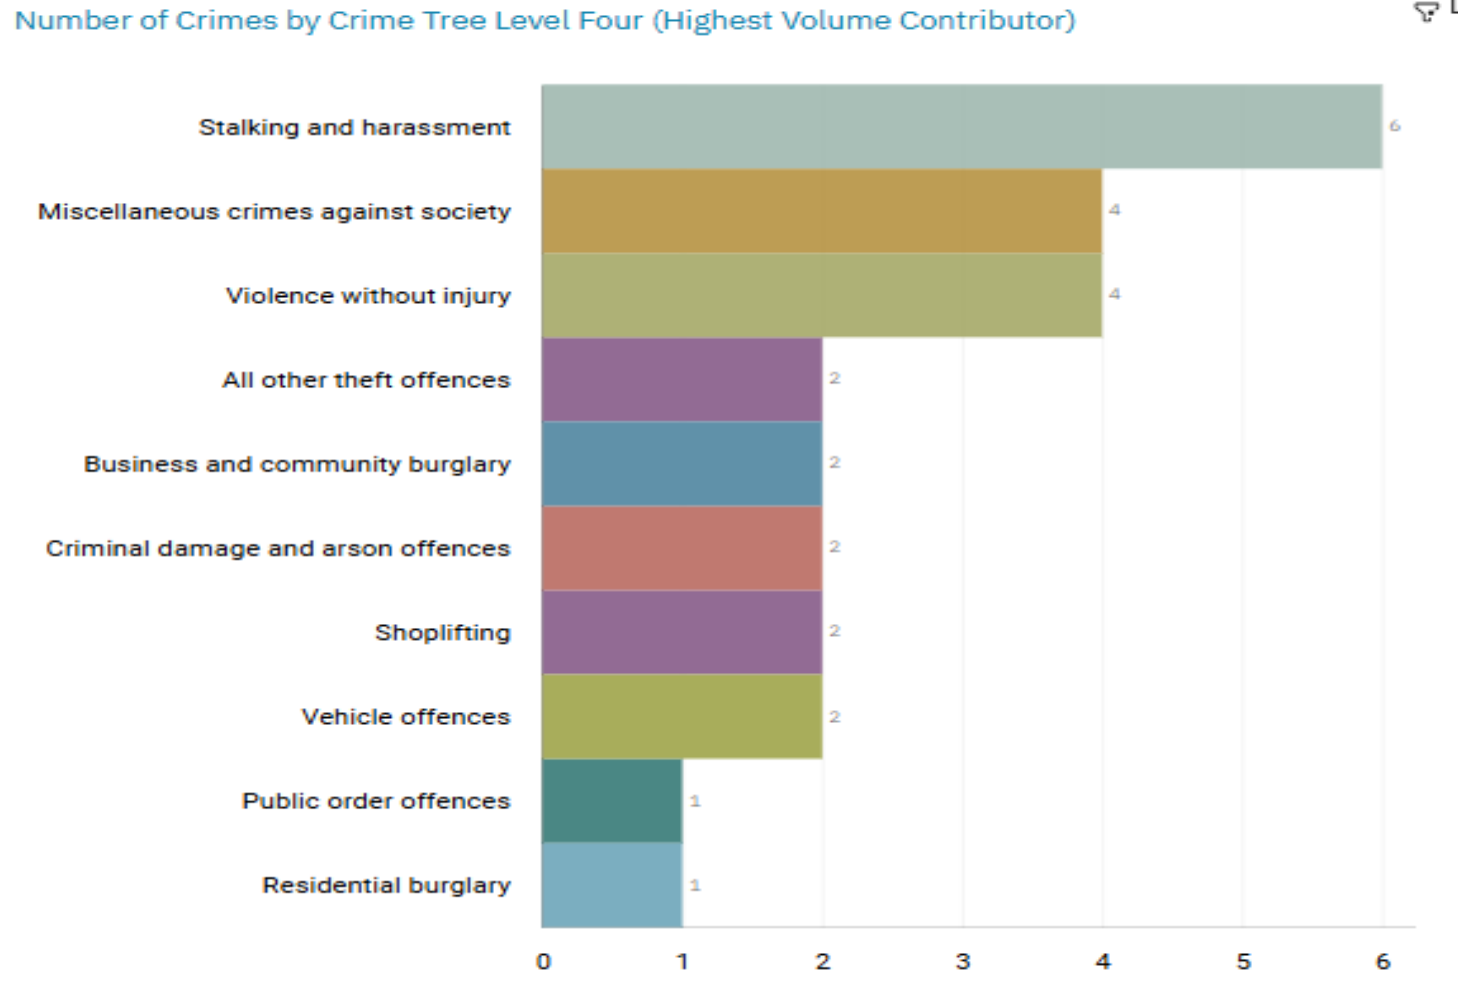

J1C5 Edgeley ALL RECORDED CRIME