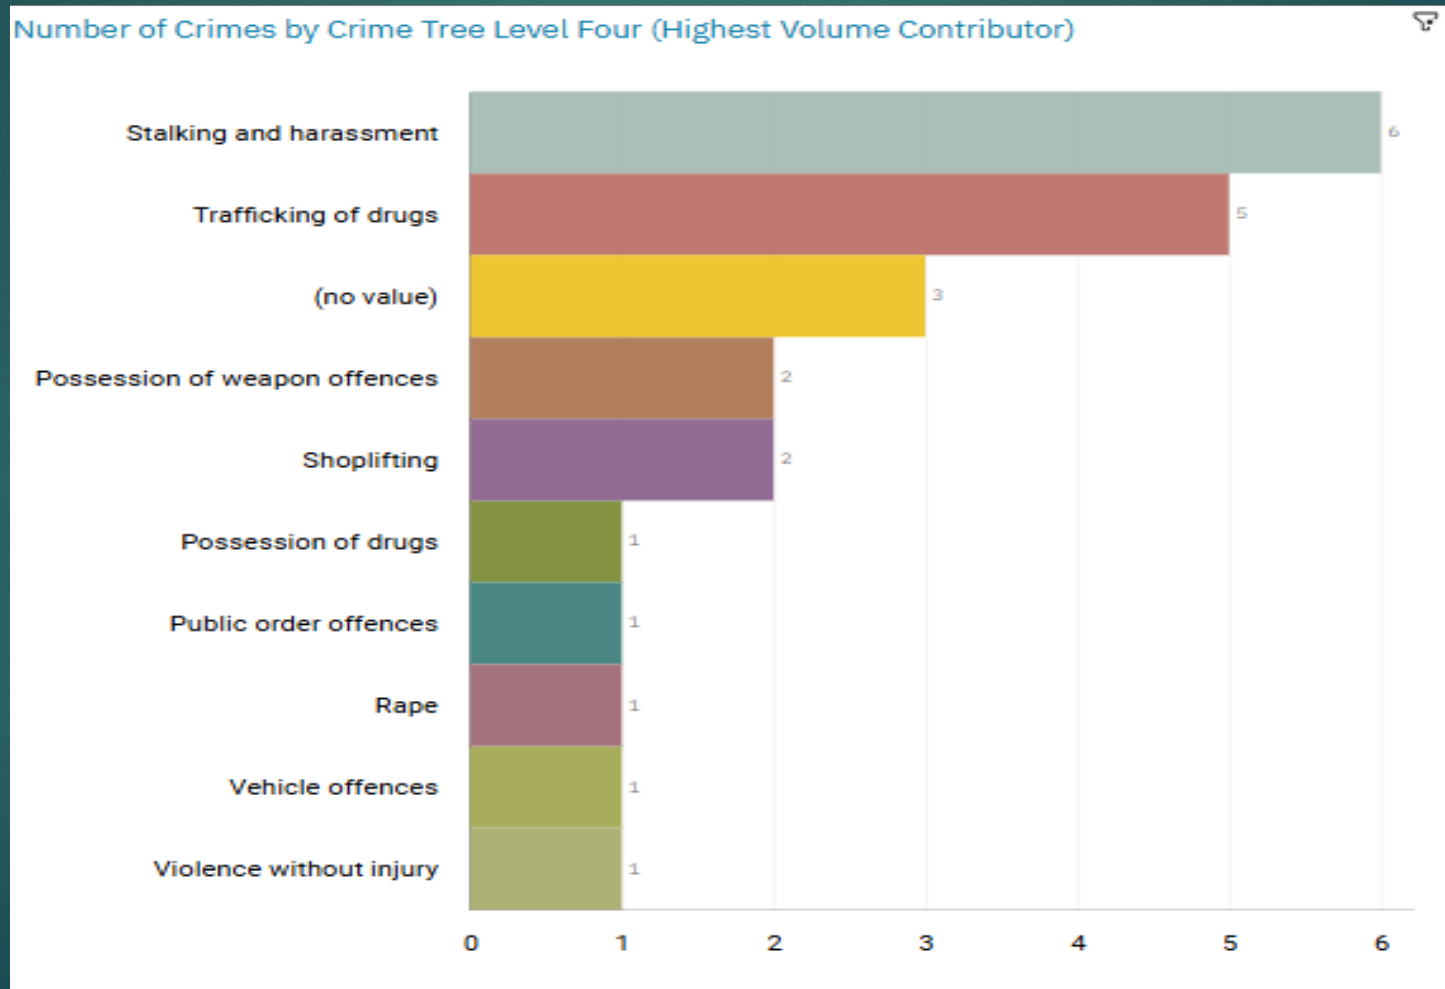

J1F2 Lancashire Hill ALL RECORDED CRIME