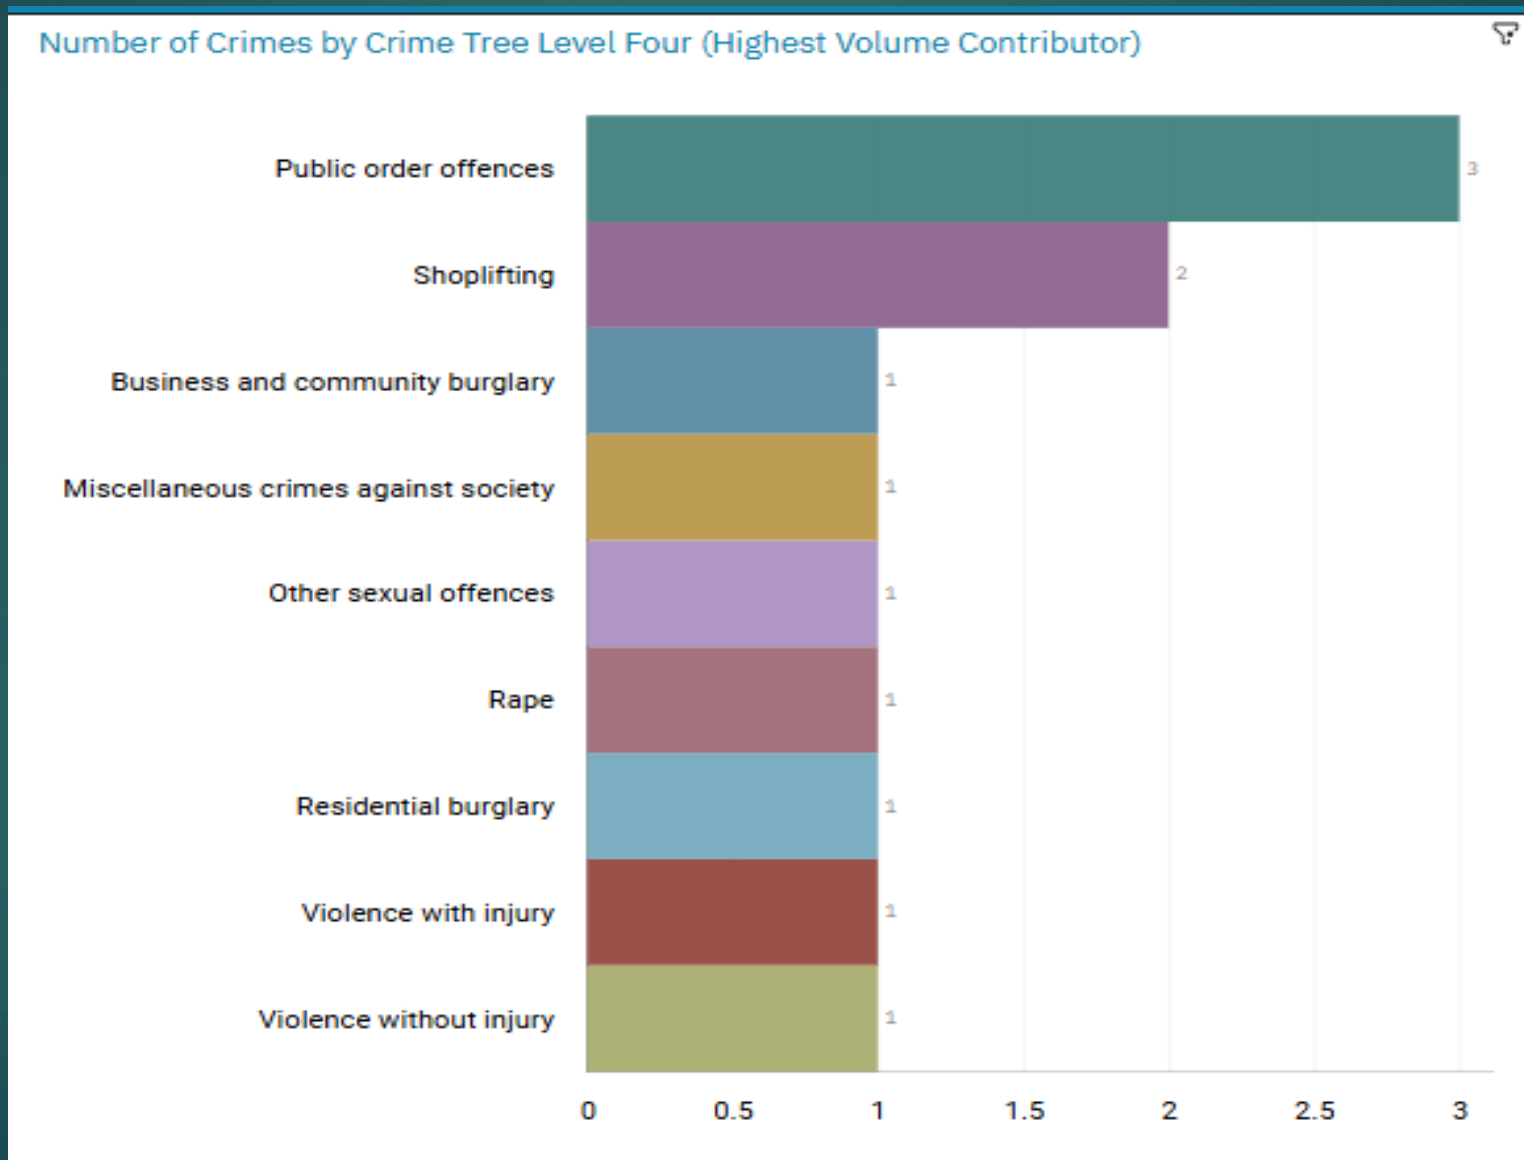

J1C6 Cheadle Heath ALL RECORDED CRIME

J1C6 Cheadle Heath "Street Name" Stats

J1C6	CHEADLE HEATH	BURGLARY	STOCKPORT ROAD	CHEADLE HEATH	SK3 0HW
J1C6	CHEADLE HEATH	THEFT	STOCKPORT ROAD	CHEADLE HEATH	SK3 0PY
J1C6	CHEADLE HEATH	THEFT	STOCKPORT ROAD	CHEADLE HEATH	SK3 0PY
J1C6	CHEADLE HEATH	THEFT	STOCKPORT ROAD	CHEADLE HEATH	SK3 0PY

J1K1 Adswood ALL RECORDED CRIME

J1K1 Adswood "Street Name" Stats

J1K1	ADSWOOD	BURGLARY	DALE STREET	EDGELEY	SK3 9QE
J1K1	ADSWOOD	VIOLENCE AGAINST THE PERSON	PETERSBURG ROAD	EDGELEY	SK3 9QZ
J1K1	ADSWOOD	HARASSMENT	BERET CLOSE	ADSWOOD	SK3 0AZ
J1K1	ADSWOOD	CRIMINAL DAMAGE	DARESURY CLOSE	ADSWOOD	SK3 8LX
J1K1	ADSWOOD	PUBLIC ORDER	CUDDLINGTON CRESCENT	ADSWOOD	SK3 8LX
J1K1	ADSWOOD	THEFT	CUDDLINGTON CRESCENT	ADSWOOD	SK3 9LX
J1K1	ADSWOOD	PUBLIC ORDER	CUDDLINGTON CRESCENT	ADSWOOD	SK3 8LX
J1K1	ADSWOOD	VEHICLE OFFENCES	WRENBURY CRESCENT	ADSWOOD	SK3 8NF
J1K1	ADSWOOD	BURGLARY	SIDDINGTON CRESCENT	ADSWOOD	SK3 8NN

J1K2 Bridgehall ALL RECORDED CRIME

J1K2 Bridgehall "Street Name" Stats

J1K2	BRIDGEHALL	VIOLENCE AGAINST THE PERSON	ROSTREVOR ROAD	ADSWOOD	SK3 8RE
J1K2	BRIDGEHALL	PUBLIC ORDER	SHAW HEATH	CALE GREEN	SK2 6QZ
J1K2	BRIDGEHALL	PUBLIC ORDER	SHAW HEATH	CALE GREEN	SK2 6QZ
J1K2	BRIDGEHALL	BURGLARY	BRAMHALL LANE	CALE GREEN	SK2 6JD
J1K2	BRIDGEHALL	MISCELLANEOUS AGAINST THE SOCIETY	BRACADALE DRIVE	DAVENPORT	SK3 8RS
J1K2	BRIDGEHALL	VIOLENCE AGAINST THE PERSON	BUXTON ROAD	HEAVILEY	SK2 6HA
J1K2	BRIDGEHALL	THEFT	BRAMHALL LANE	CALE GREEN	SK2 6JA
J1K2	BRIDGEHALL	THEFT	BRAMHALL LANE	CALE GREEN	SK2 6JA
J1K2	BRIDGEHALL	BURGLARY	ADSWOOD ROAD	CALE GREEN	SK3 8HW
J1K2	BRIDGEHALL	PUBLIC ORDER	ROSTREVOR ROAD	CALE GREWN	SK3 8LF