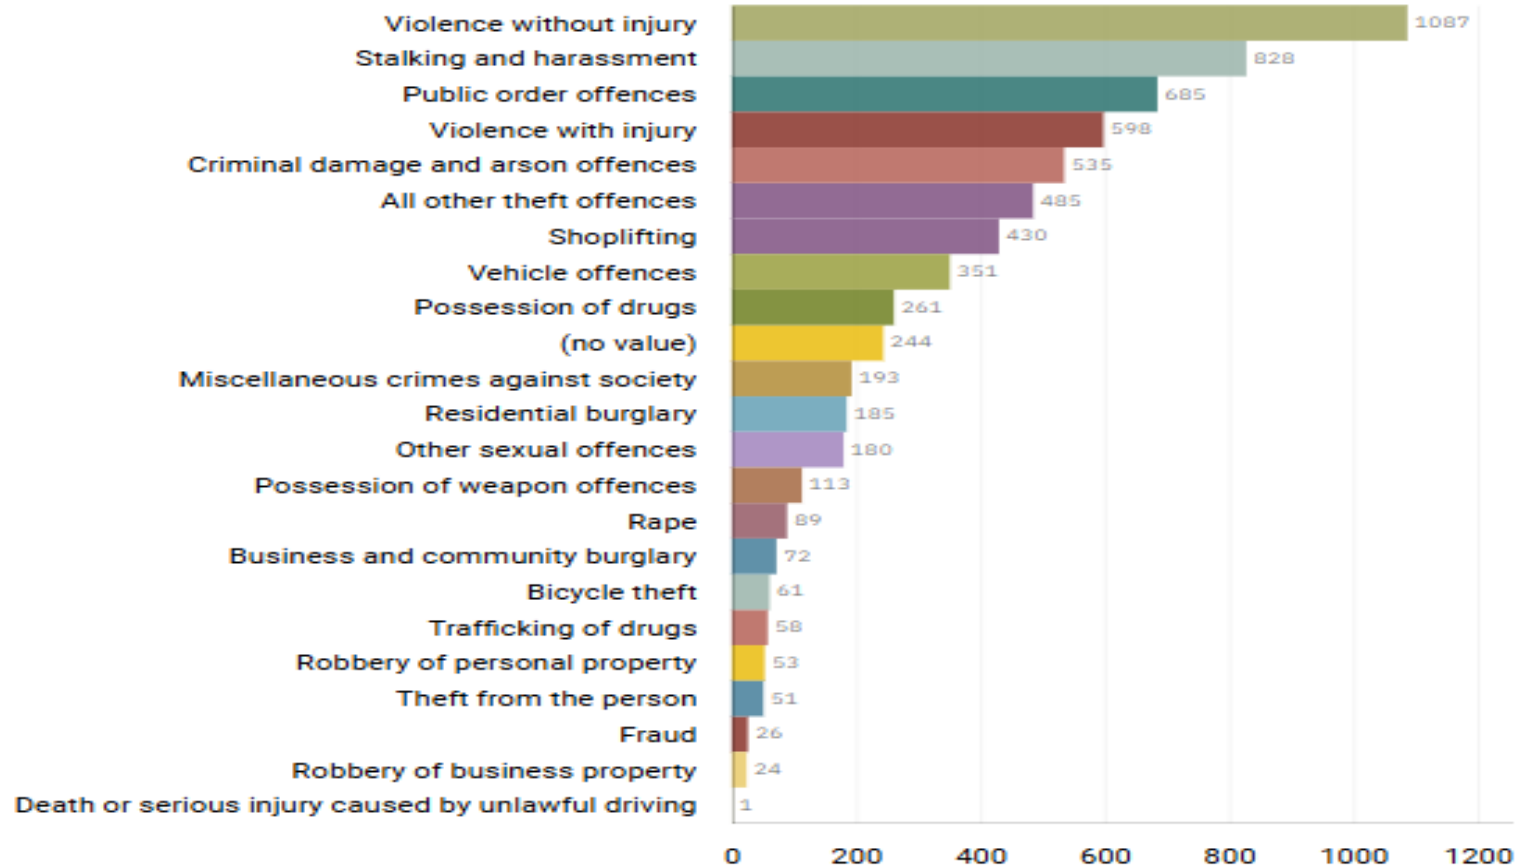

1. Drugs and Associated ASB
2. Burglaries
3. Speeding and Other Road Traffic Offences

CENTRAL STOCKPORT NEIGHBOURHOOD STRUCTURE CHART

GMP ALL RECORDED CRIME

Number of Crimes by Crime Tree Level Four (Highest Volume Contributor)

STOCKPORT ALL RECORDED CRIME

J1F1 Brinnington
And
J1F2 Lancashire Hill
ALL RECORDED CRIME

J1F1 Brinnington ALL RECORDED CRIME

Number of Crimes by Crime Tree Level Four (Highest Volume Contributor)

J1F1 Brinnington "Street Name" Stats