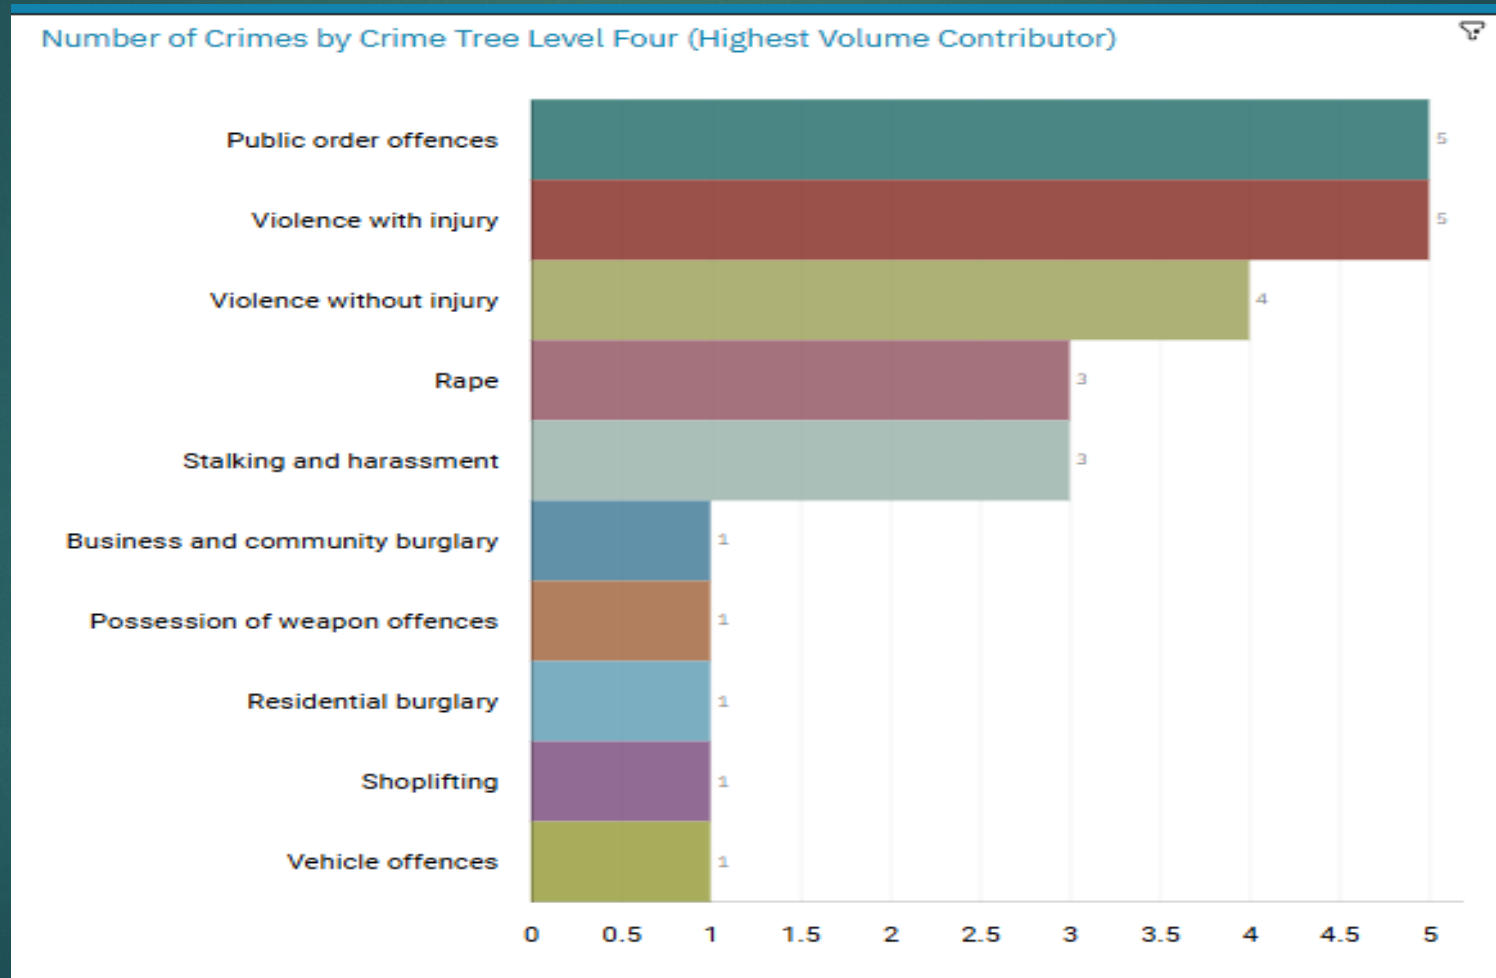

J1B5 Hillgate and Heaviley ALL RECORDED CRIME

J1B5 Hillgate And Heaviley “Street Name” Stats

J1B5	HILLGATE AND HEAVILEY	BURGLARY	BUXTON ROAD	HEAVILEY	SK2 6LR
J1B5	HILLGATE AND HEAVILEY	HARASSMENT	GLENMOOR ROAD	OFFERTON	SK1 4EB
J1B5	HILLGATE AND HEAVILEY	PUBLIC ORDER	STRAWBERRY AVENUE	OFFERTON	SK1 3FU
J1B5	HILLGATE AND HEAVILEY	VIOLENCE AGAINST THE PERSON	WARD STREET	HEAVILEY	SK1 3JB
J1B5	HILLGATE AND HEAVILEY	VEHICLE OFFENCES	RICHARDSON STREET	HEAVILEY	SK1 3JL
J1B5	HILLGATE AND HEAVILEY	HARASSMENT	GEORGE STREET WEST	OFFERTON	SK1 4HZ
J1B5	HILLGATE AND HEAVILEY	HARASSMENT	HOMBURG CLOSE	HEAVILEY	SK1 3FT
J1B5	HILLGATE AND HEAVILEY	PUBLIC ORDER	VICTORIA PARK	OFFERTON	SK1 4EP
J1B5	HILLGATE AND HEAVILEY	VIOLENCE AGAINST THE PERSON	DIALSTONE LANE	OFFERTON	SK2 6AQ
J1B5	HILLGATE AND HEAVILEY	POSSESSION OF WEAPON OFFENCES	VICTORIA PARK	OFFERON	SK1 4EP
J1B5	HILLGATE AND HEAVILEY	VIOLENCE AGAINST THE PERSON	GATSBY CRESCENT	OFFERTON	SK1 3EL
J1B5	HILLGATE AND HEAVILEY	SHOPLIFTING	HIGHER HILLGATE	HEAVILEY	SK1 3QH
J1B5	HILLGATE AND HEAVILEY	BURGLARY	VICTORIA PARK	OFFERTON	SK1 4ER
J1B5	HILLGATE AND HEAVILEY	VIOLENCE AGAINST THE PERSON	DONA STREET	OFFERTON	SK1 4EJ
J1B5	HILLGATE AND HEAVILEY	PUBLIC ORDER	STRAWBERRY AVENUE	OFFERTON	SK1 3FU
J1B5	HILLGATE AND HEAVILEY	VIOLENCE AGAINST THE PERSON	CORBAR ROAD	OFFERTON	SK2 6EP