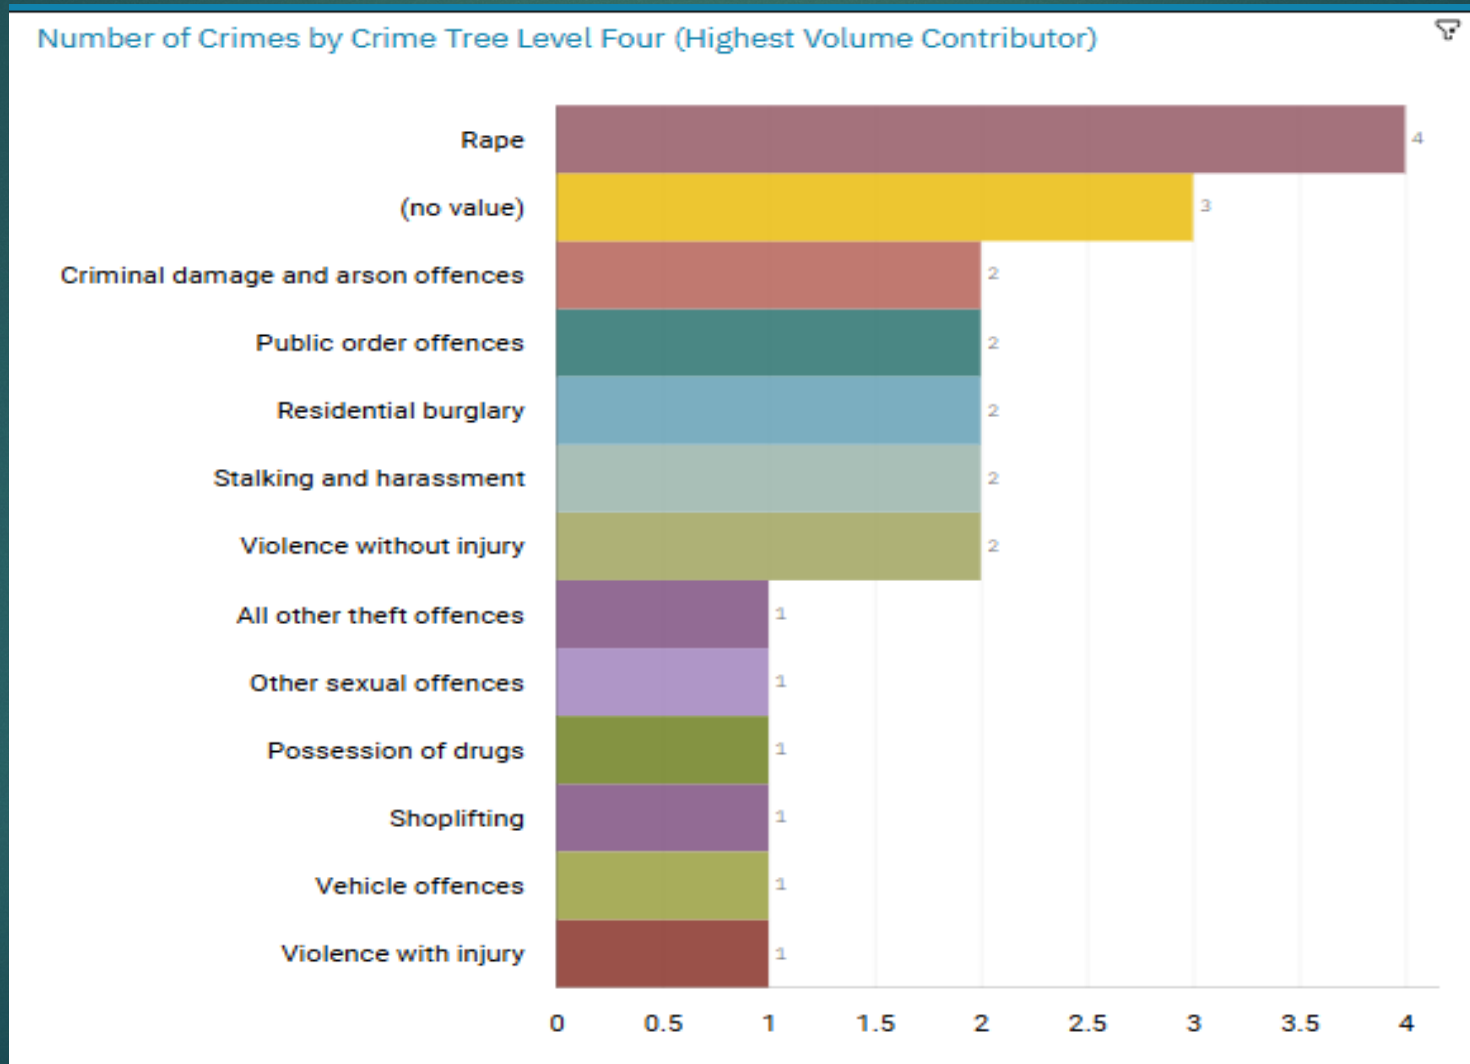

J1C6 Cheadle Heath ALL RECORDED CRIME

J1C6 Cheadle Heath "Street Name" Stats

J1C6	CHEADLE HEATH	BURGLARY	STOCKPORT ROAD	CHEADLE HEATH	SK3 0HW
J1C6	CHEADLE HEATH	THEFT	STOCKPORT ROAD	CHEADLE HEATH	SK3 0PY
J1C6	CHEADLE HEATH	THEFT	STOCKPORT ROAD	CHEADLE HEATH	SK3 0PY
J1C6	CHEADLE HEATH	THEFT	STOCKPORT ROAD	CHEADLE HEATH	SK3 0PY

J1K1 Adswood ALL RECORDED CRIME

J1K1 Adswood "Street Name" Stats

J1K1	ADSWOOD	BURGLARY	DALE STREET	EDGELEY	SK3 9QE
J1K1	ADSWOOD	VIOLENCE AGAINST THE PERSON	PETERSBURG ROAD	EDGELEY	SK3 9QZ
J1K1	ADSWOOD	HARASSMENT	BERET CLOSE	ADSWOOD	SK3 0AZ
J1K1	ADSWOOD	CRIMINAL DAMAGE	DARESURY CLOSE	ADSWOOD	SK3 8LX
J1K1	ADSWOOD	PUBLIC ORDER	CUDDLINGTON CRESCENT	ADSWOOD	SK3 8LX
J1K1	ADSWOOD	THEFT	CUDDLINGTON CRESCENT	ADSWOOD	SK3 9LX
J1K1	ADSWOOD	PUBLIC ORDER	CUDDLINGTON CRESCENT	ADSWOOD	SK3 8LX
J1K1	ADSWOOD	VEHICLE OFFENCES	WRENBURY CRESCENT	ADSWOOD	SK3 8NF
J1K1	ADSWOOD	BURGLARY	SIDDINGTON CRESCENT	ADSWOOD	SK3 8NN