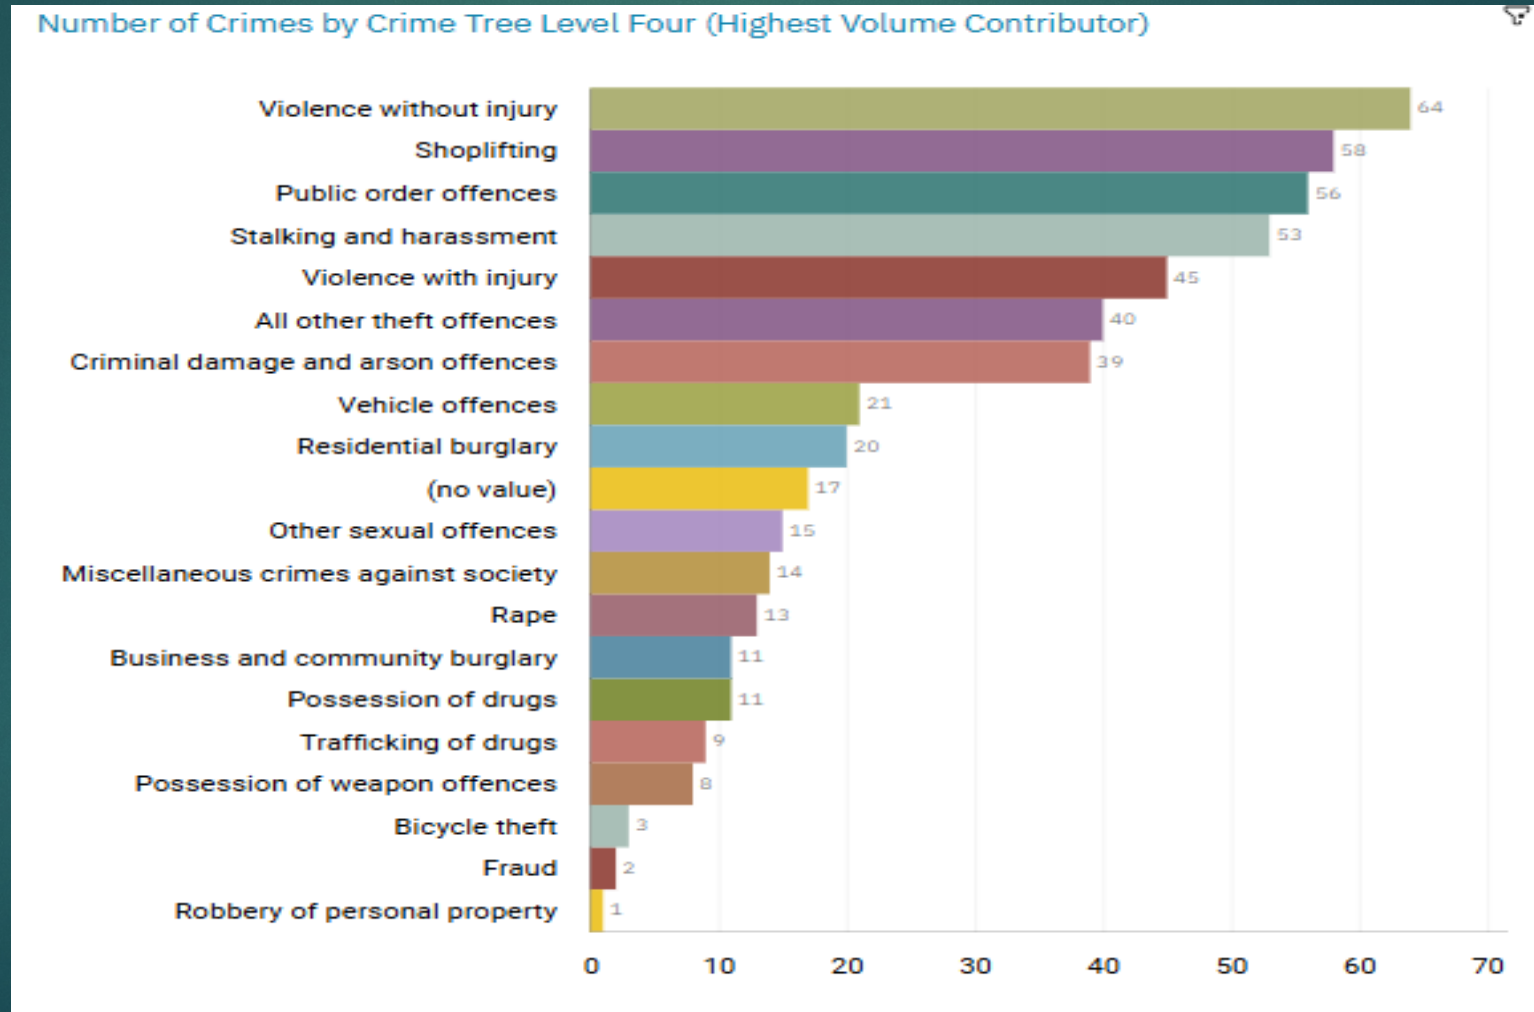

1. Drugs and Associated ASB
2. Burglaries
3. Speeding and Other Road Traffic Offences

CENTRAL STOCKPORT NEIGHBOURHOOD STRUCTURE CHART

GMP ALL RECORDED CRIME

Number of Crimes by Crime Tree Level Four (Highest Volume Contributor)

STOCKPORT ALL RECORDED CRIME

J1F1 Brinnington
And
J1F2 Lancashire Hill
ALL RECORDED CRIME

J1F1 Brinnington ALL RECORDED CRIME

Number of Crimes by Crime Tree Level Four (Highest Volume Contributor)

J1F1 Brinnington "Street Name" Stats