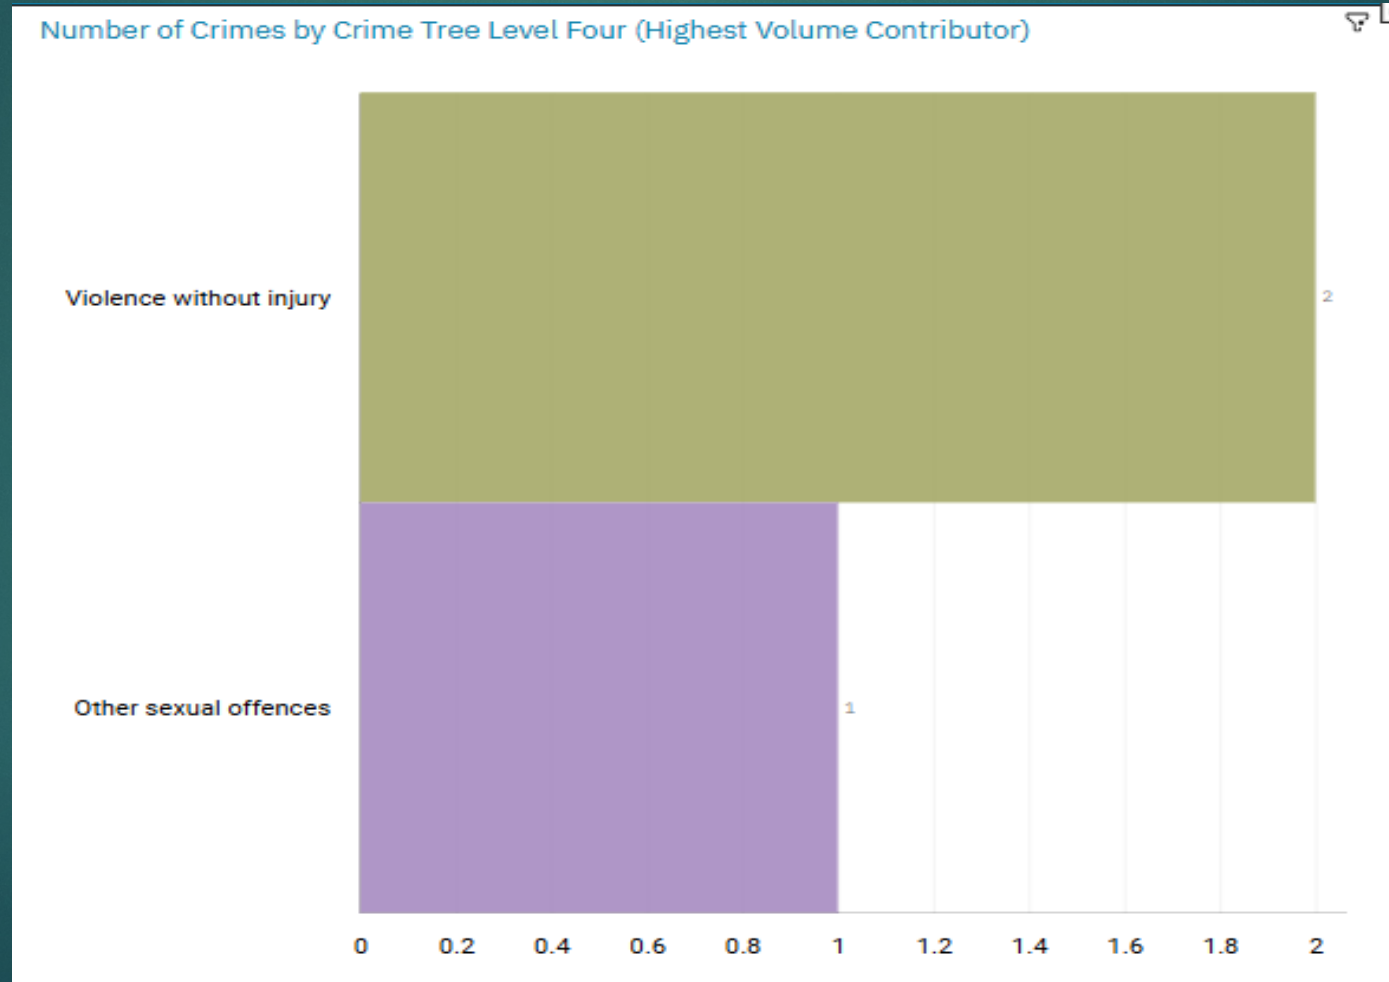

J1B4 Woodbank ALL RECORDED CRIME