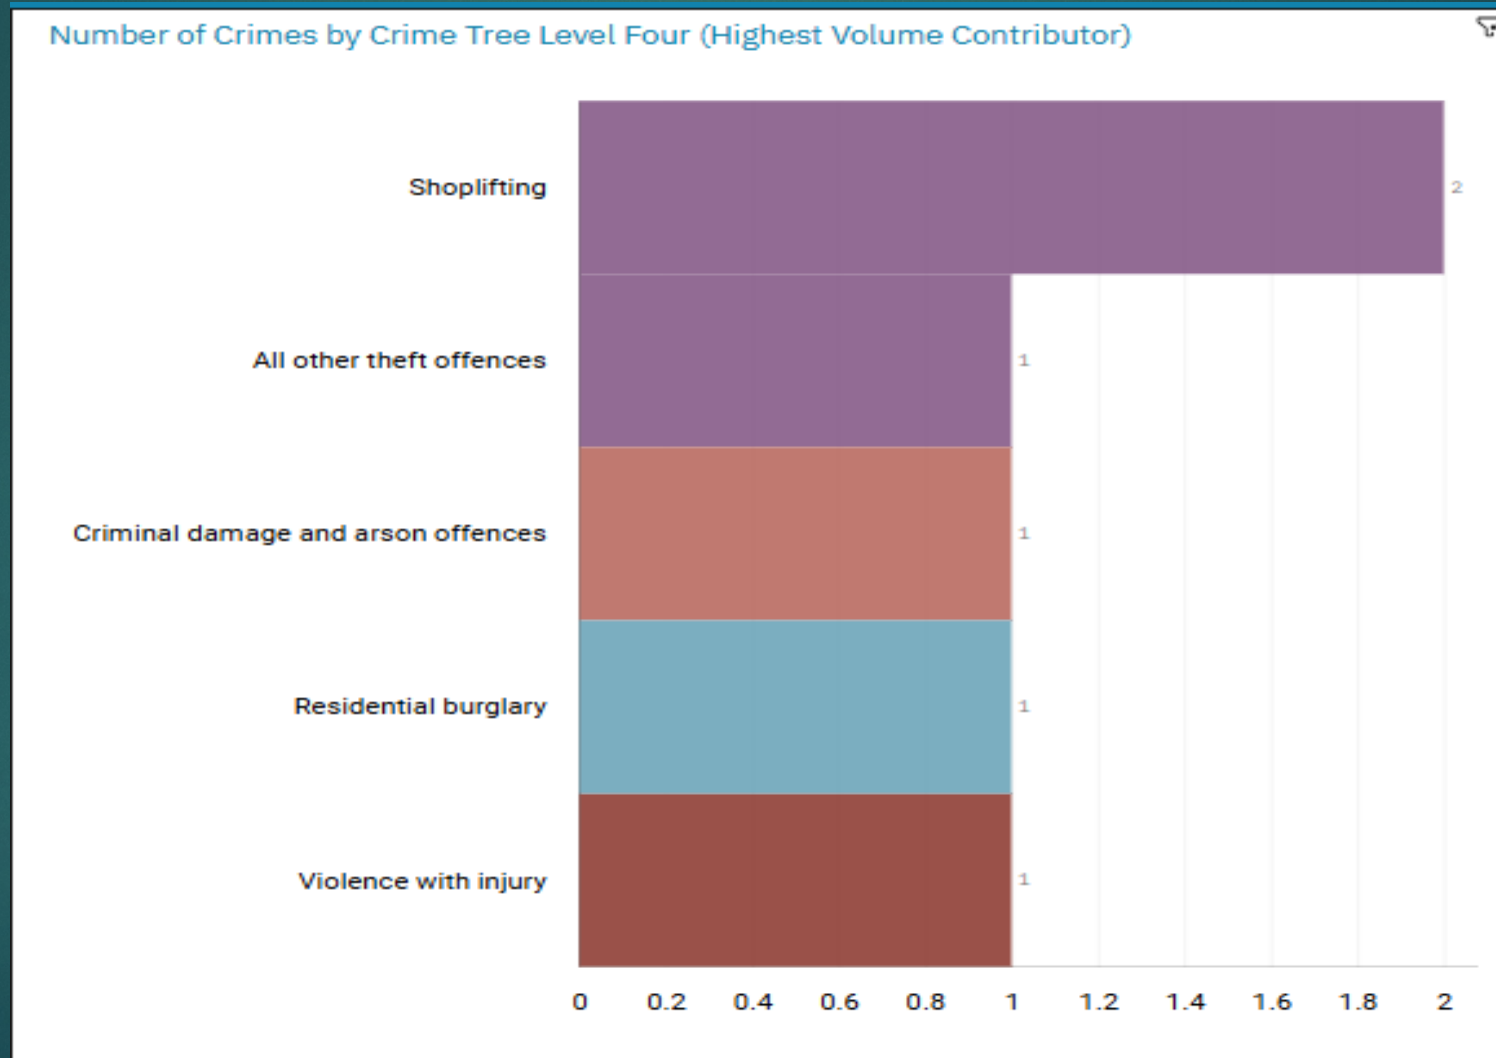

J1F2 Lancashire Hill ALL RECORDED CRIME

J1F2 Lancashire Hill “Street Name” Stats

J1F2	LANCASHIRE HILL	HARASSMENT	HANOVER TOWERS STONEMILL	HEATON NORRIS	SK5 7RU
J1F2	LANCASHIRE HILL	VIOLENCE AGAINST THE PERSON	TERRACE	HEATON NORRIS	SK5 7SA
J1F2	LANCASHIRE HILL	POSSESSION OF DRUGS	THE LONGSONS	HEATON NORRIS	SK5 7RT
J1F2	LANCASHIRE HILL	POSSESSION OF WEAPON OFFENCES	THE LONGSONS	HEATON NORRIS	SK5 7RT
J1F2	LANCASHIRE HILL	PUBLIC ORDER	WILKINSON ROAD	HEATON NORRIS	SK4 1ST
J1F2	LANCASHIRE HILL	HARASSMENT	SOUTHDOWN CLOSE	HEATON NORRIS	SK4 1LD
J1F2	LANCASHIRE HILL	THEFT	HAMILTON SQUARE	HEATON NORRIS	SK4 1JG
J1F2	LANCASHIRE HILL	HARASSMENT	SOUTHDOWN CLOSE	HEATON NORRIS	SK4 1LB
J1F2	LANCASHIRE HILL	THEFT	HAMILTON SQUARE	HEATON NORRIS	SK4 1JG
J1F2	LANCASHIRE HILL	DRUGS OFFENCES	GORDON STREET	HEATON NORRIS	SK4 1RR
J1F2	LANCASHIRE HILL	DRUGS OFFENCES	GORDON STREET	HEATON NORRIS	SK4 1RR
J1F2	LANCASHIRE HILL	DRUGS OFFENCES	GORDON STREET	HEATON NORRIS	SK4 1RR
J1F2	LANCASHIRE HILL	DRUGS OFFENCES	GORDON STREET	HEATON NORRIS	SK4 1RR
J1F2	LANCASHIRE HILL	HARASSMENT	LANCASHIRE HILL	HEATON NORRIS	SK5 7RU
J1F2	LANCASHIRE HILL	VIOLENCE AGAINST THE PERSON	QUANTOCK CLOSE	HEATON NORRIS	SK4 1LF
J1F2	LANCASHIRE HILL	POSSESSION OF WEAPONS OFFENCES	TIVIOT WAY	HEATON NORRIS	SK1 2BT
J1F2	LANCASHIRE HILL	HARASSMENT	QUANTOCK CLOSE	HEATON NORRIS	SK4 1LF

J1C4 ALEXANDRA PARK

J1C5 EDGELEY

J1C6 CHEADLE HEATH

J1K1 BRIDGEHALL & J1K2 ADSWOOD

ALL RECORDED CRIME

J1C4 Alexandra Park ALL RECORDED CRIME

J1C4 Alexandra Park “Street Name” Stats

J1C4	ALEXANDRA PARK	VIOLENCE AGAINST THE PERSON	STOCKPORT ROAD	EDGELEY	SK3 0RH
J1C4	ALEXANDRA PARK	BURGLARY	DUCHY STREET	EDGELEY	SK3 9BS
J1C4	ALEXANDRA PARK	CRIMINAL DAMAGE	DALE STREET	EDGELEY	SK3 9QA
J1C4	ALEXANDRA PARK	THEFT	STOCKPORT ROAD	CHEADLE HEATH	SK3 0PL
J1C4	ALEXANDRA PARK	THEFT	STOCKPORT ROAD	CHEADLE HEATH	SK3 0PL