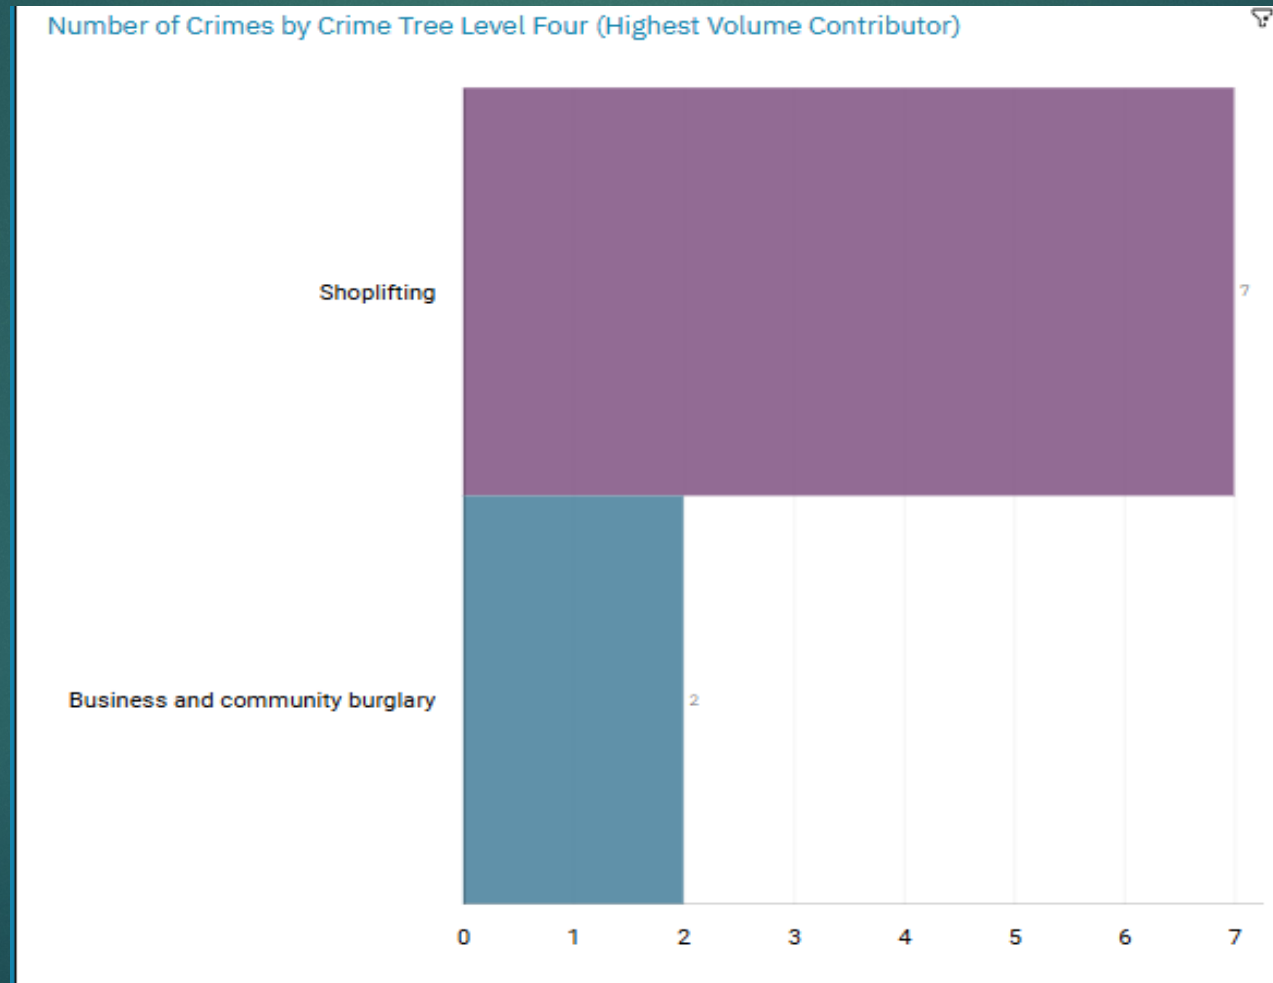

J1C6 Cheadle Heath ALL RECORDED CRIME