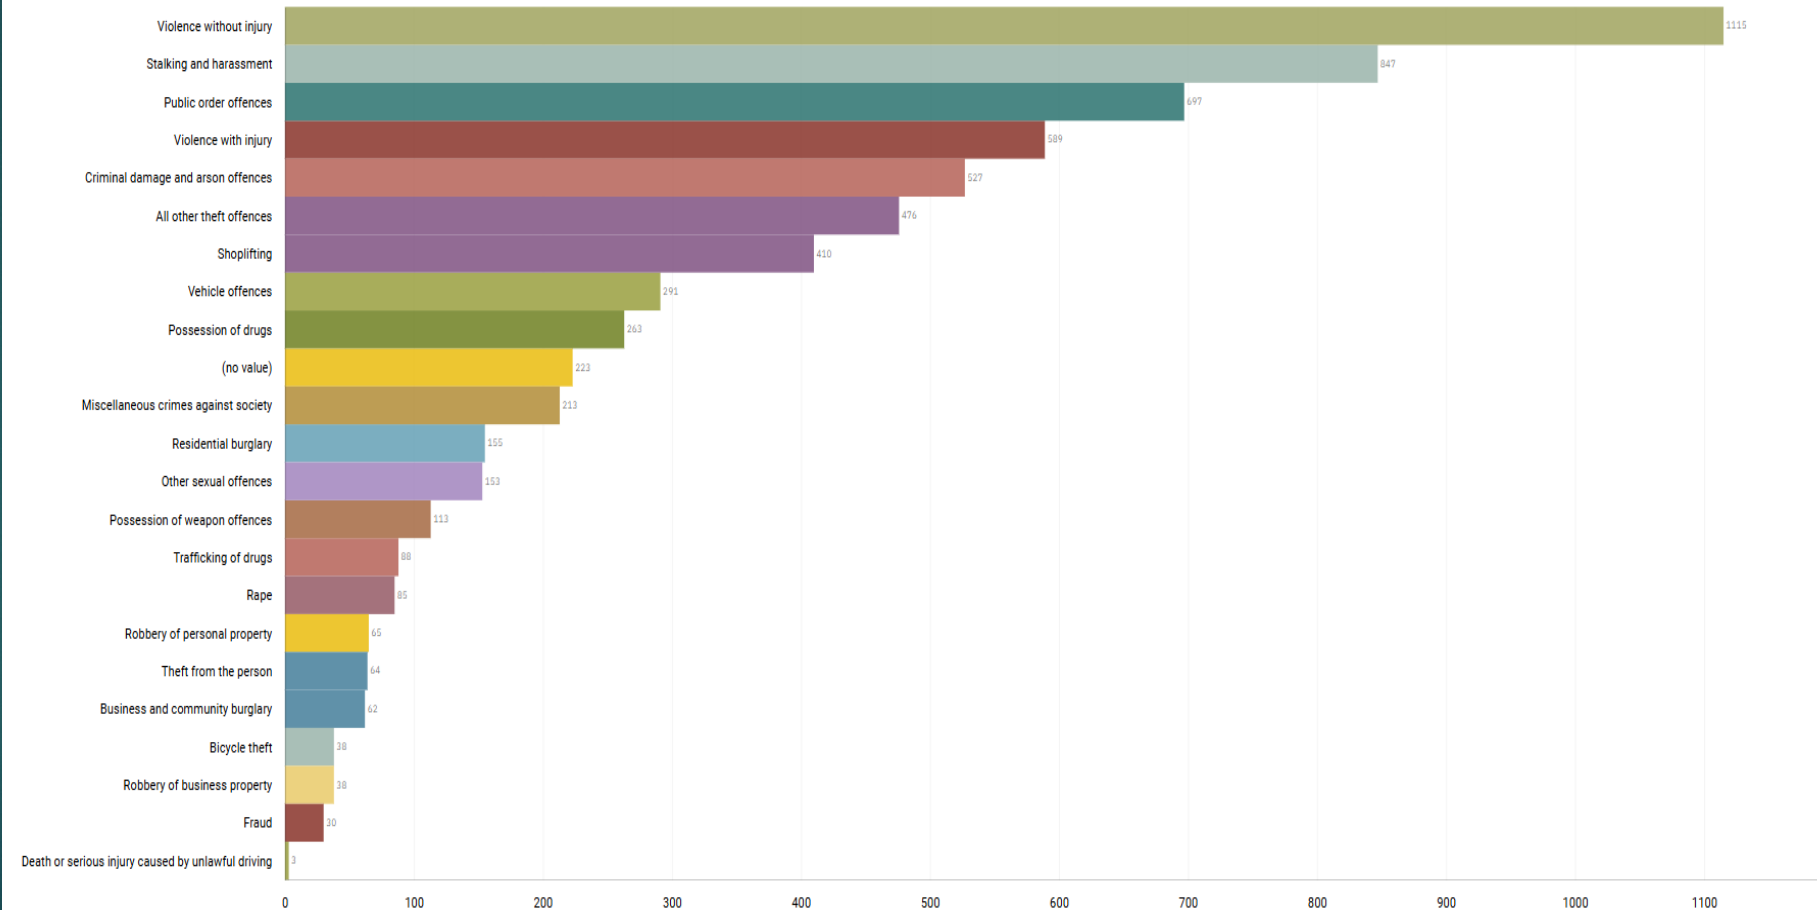

1. Drugs and Associated ASB
2. Burglaries
3. Speeding and Other Road Traffic Offences

CENTRAL STOCKPORT NEIGHBOURHOOD STRUCTURE CHART

GMP ALL RECORDED CRIME

Number of Crimes by Crime Tree Level Four (Highest Volume Contributor)

STOCKPORT ALL RECORDED CRIME

Number of Crimes by Crime Tree Level Four (Highest Volume Contributor)

J1F1 Brinnington
And
J1F2 Lancashire Hill
ALL RECORDED CRIME

J1F1 Brinnington ALL RECORDED CRIME

Number of Crimes by Crime Tree Level Four (Highest Volume Contributor)