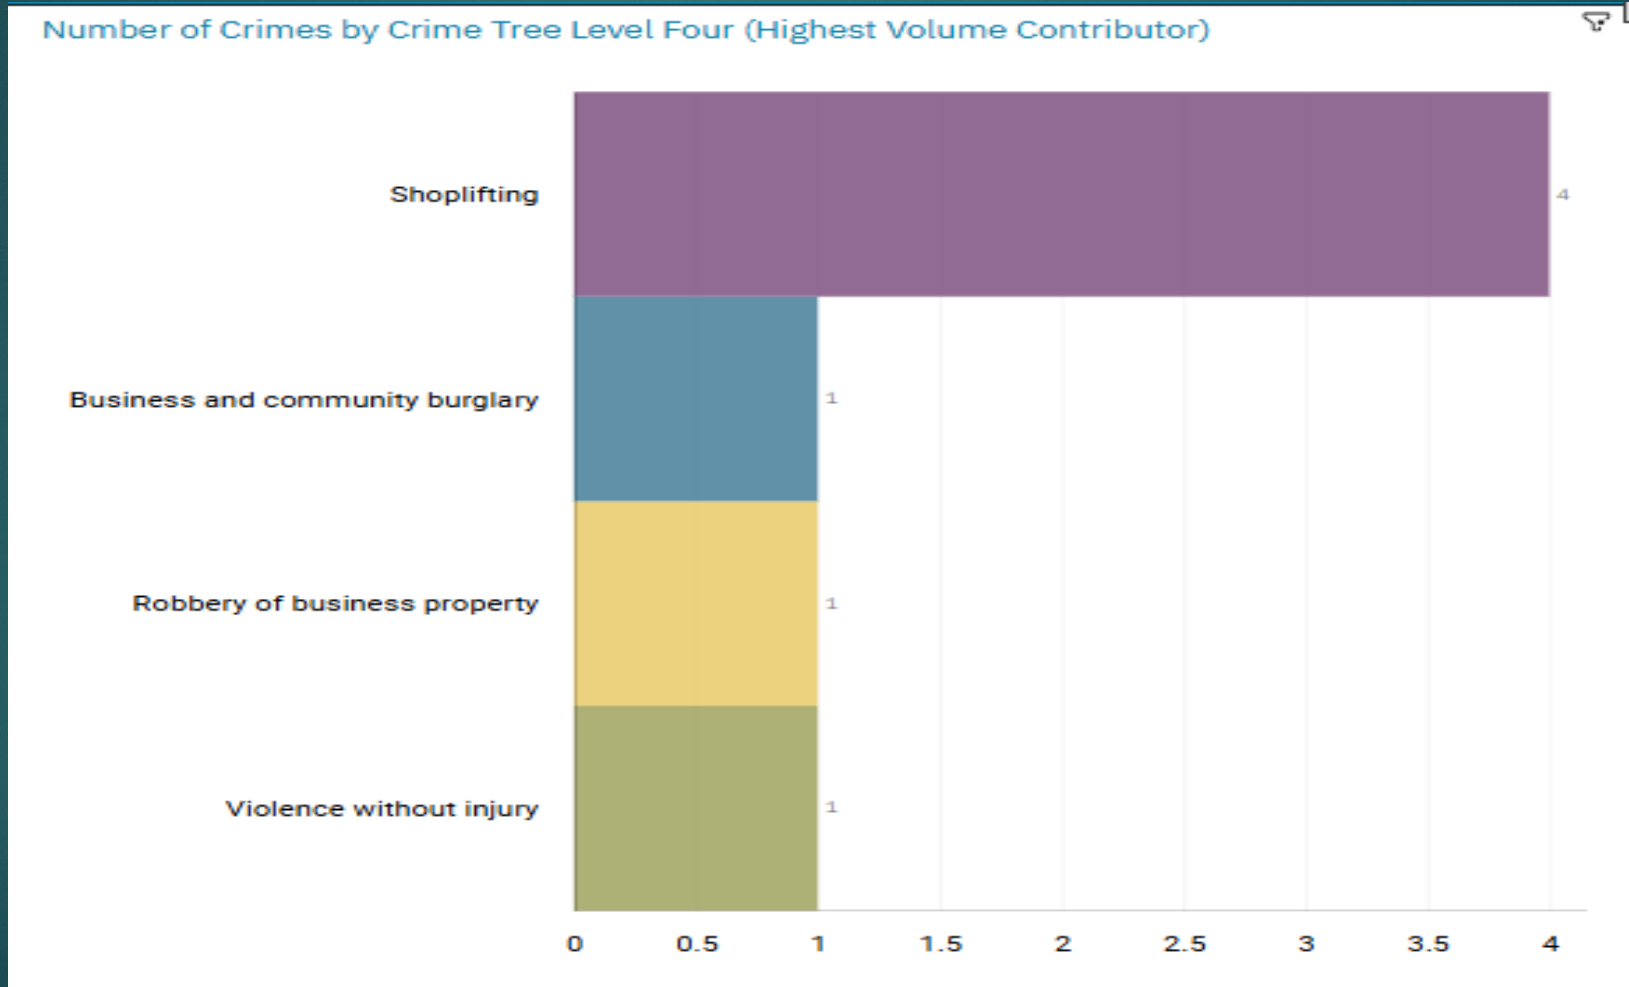

J1A2 Peel Centre ALL RECORDED CRIME