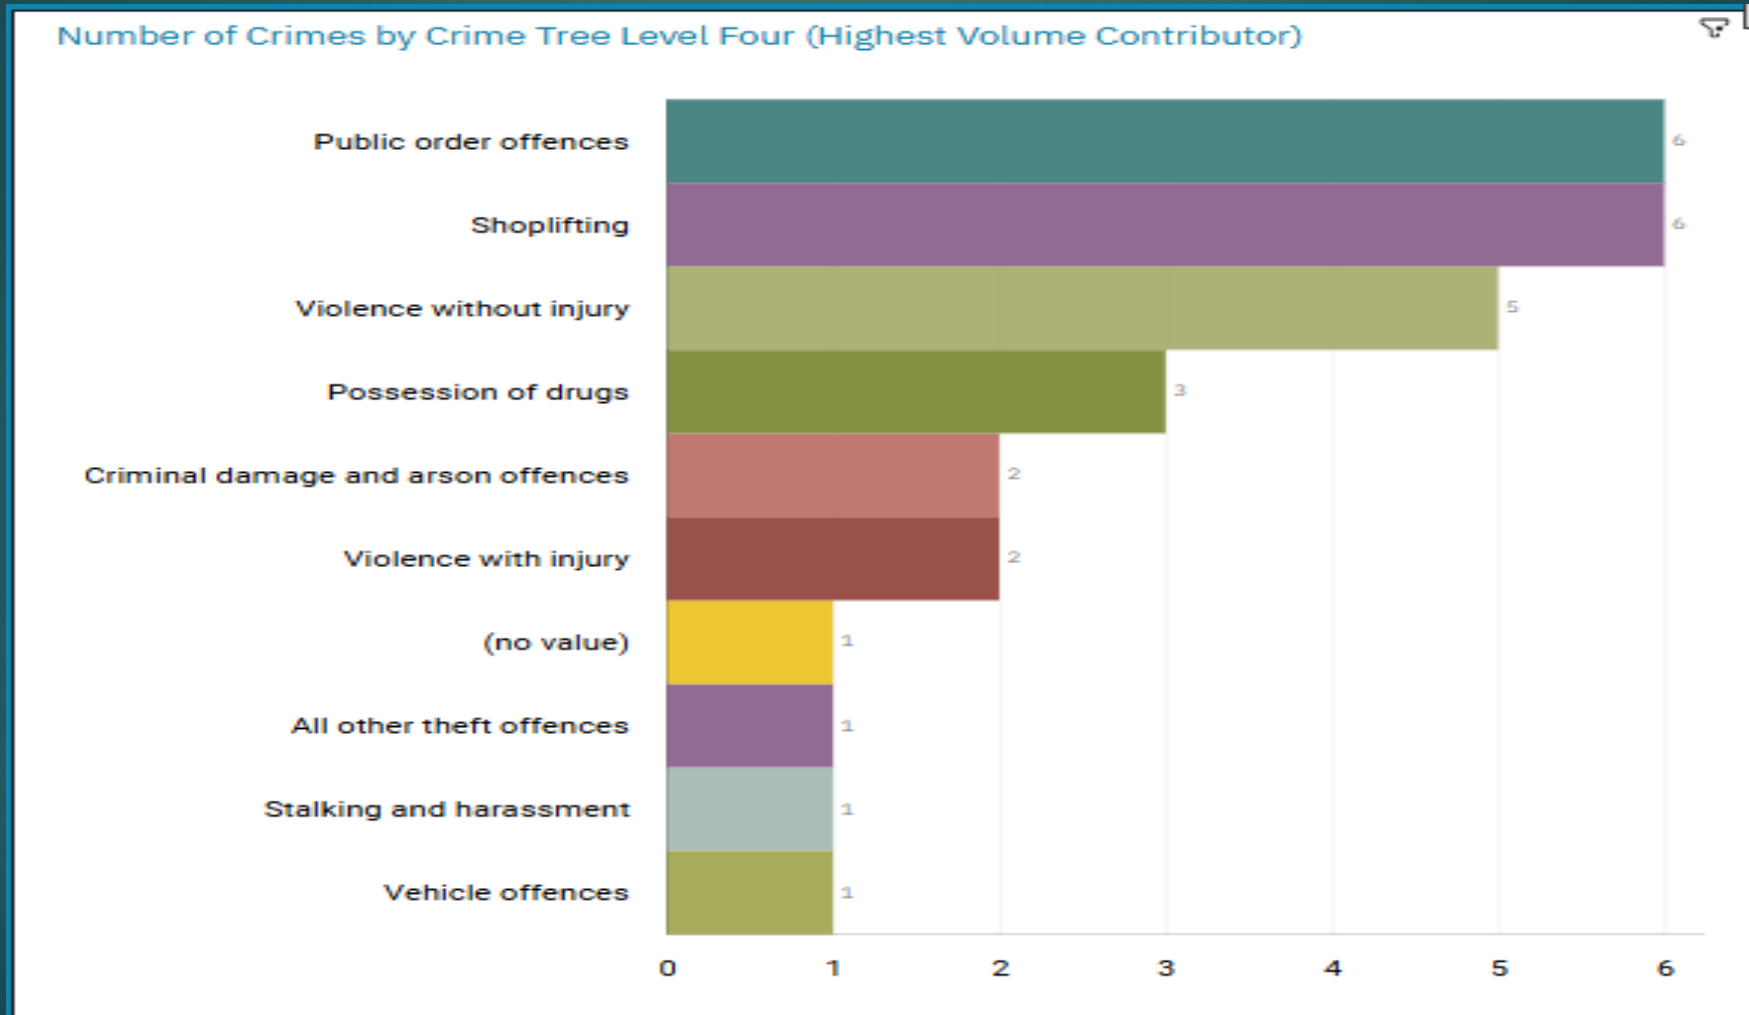

J1A1 TOWN CENTRE

J1A2 PEEL CENTRE

J1A3 SHAW HEATH

**J1B4 WOODBANK, J1B5 HILLGATE
AND HEAVILEY**

ALL RECORDED CRIME

J1A1 Town Centre ALL RECORDED CRIME

J1A1 Town Centre "Street Name" Stats

J1A1	TOWN CENTRE	THEFT	MERSEYWAY`	TOWN CENTRE	SK1 1PL
J1A1	TOWN CENTRE	THEFT	MERSEYWAY`	TOWN CENTRE	SK1 1PL
J1A1	TOWN CENTRE	THEFT	MERSEYWAY`	TOWN CENTRE	SK1 1PL
J1A1	TOWN CENTRE	THEFT	MERSEYWAY`	TOWN CENTRE	SK1 1PL
J1A1	TOWN CENTRE	PUBLIC ORDER	CHESTERSGATE	TOWN CENTRE	SK1 1NU
J1A1	TOWN CENTRE	PUBLIC ORDER	CHESTERSGATE	TOWN CENTRE	SK1 1NU
J1A1	TOWN CENTRE	DRUG OFFENCES	CHESTERSGATE	TOWN CENTRE	SK1 1NU
J1A1	TOWN CENTRE	CRIMINAL DAMAGE	CHESTERSGATE	TOWN CENTRE	SK1 1NU
J1A1	TOWN CENTRE	VIOLENCE AGAINST THE PERSON	CHESTERSGATE	TOWN CENTRE	SK1 1NP
J1A1	TOWN CENTRE	PUBLIC ORDER	CHESTERSGATE	TOWN CENTRE	SK1 1NP
J1A1	TOWN CENTRE	PUBLIC ORDER	MARKET PLACE	TOWN CENTRE	SK1 1ES
J1A1	TOWN CENTRE	DRUG OFFENCES	MARKET PLACE	TOWN CENTRE	SK1 1ES
J1A1	TOWN CENTRE	PUBLIC ORDER	WELLINGTON STREET	TOWN CENTRE	SK1 3BE
J1A1	TOWN CENTRE	VEHICLE OFFENCES	WELLINGTON STREET	TOWN CENTRE	SK1 3BE
J1A1	TOWN CENTRE	VIOLENCE AGAINST THE PERSON	COOPERS BROW	TOWN CENTRE	SK1 1JQ
J1A1	TOWN CENTRE	CRIMINAL DAMAGE	WARREN STREET	TOWN CENTRE	SK1 1UD
J1A1	TOWN CENTRE	VIOLENCE AGAINST THE PERSON	PRINCES STREET	TOWN CENTRE	SK1 1RJ
J1A1	TOWN CENTRE	VIOLENCE AGAINST THE PERSON	BRIDGEFIELD STREET	TOWN CENTRE	SK1 1SA
J1A1	TOWN CENTRE	DRUG OFFENCES	INFERNAL ROAD	TOWN CENTRE	SK3 0EH
J1A1	TOWN CENTRE	VIOLENCE AGAINST THE PERSON	DUKE STREET	TOWN CENTRE	SK1 3AB
J1A1	TOWN CENTRE	PUBLIC ORDER	PRINCES STREET	TOWN CENTRE	SK1 1RY
J1A1	TOWN CENTRE	THEFT	MERSEYWAY	TOWN CENTRE	SK1 1PL
J1A1	TOWN CENTRE	THEFT	HIGH STREET	TOWN CENTRE	SK1 1EG
J1A1	TOWN CENTRE	THEFT	MERSEY SQUARE	TOWN CENTRE	SK1 1RA
J1A1	TOWN CENTRE	VIOLENCE AGAINST THE PERSON	HIGH STREET	TOWN CENTRE	SK1 1EG
J1A1	TOWN CENTRE	VIOLENCE AGAINST THE PERSON	MARKET PLACE	TOWN CENTRE	SK1 1EW
J1A1	TOWN CENTRE	VIOLENCE AGAINST THE PERSON	ST PETERSGATE	TOWN CENTRE	SK1 1HL