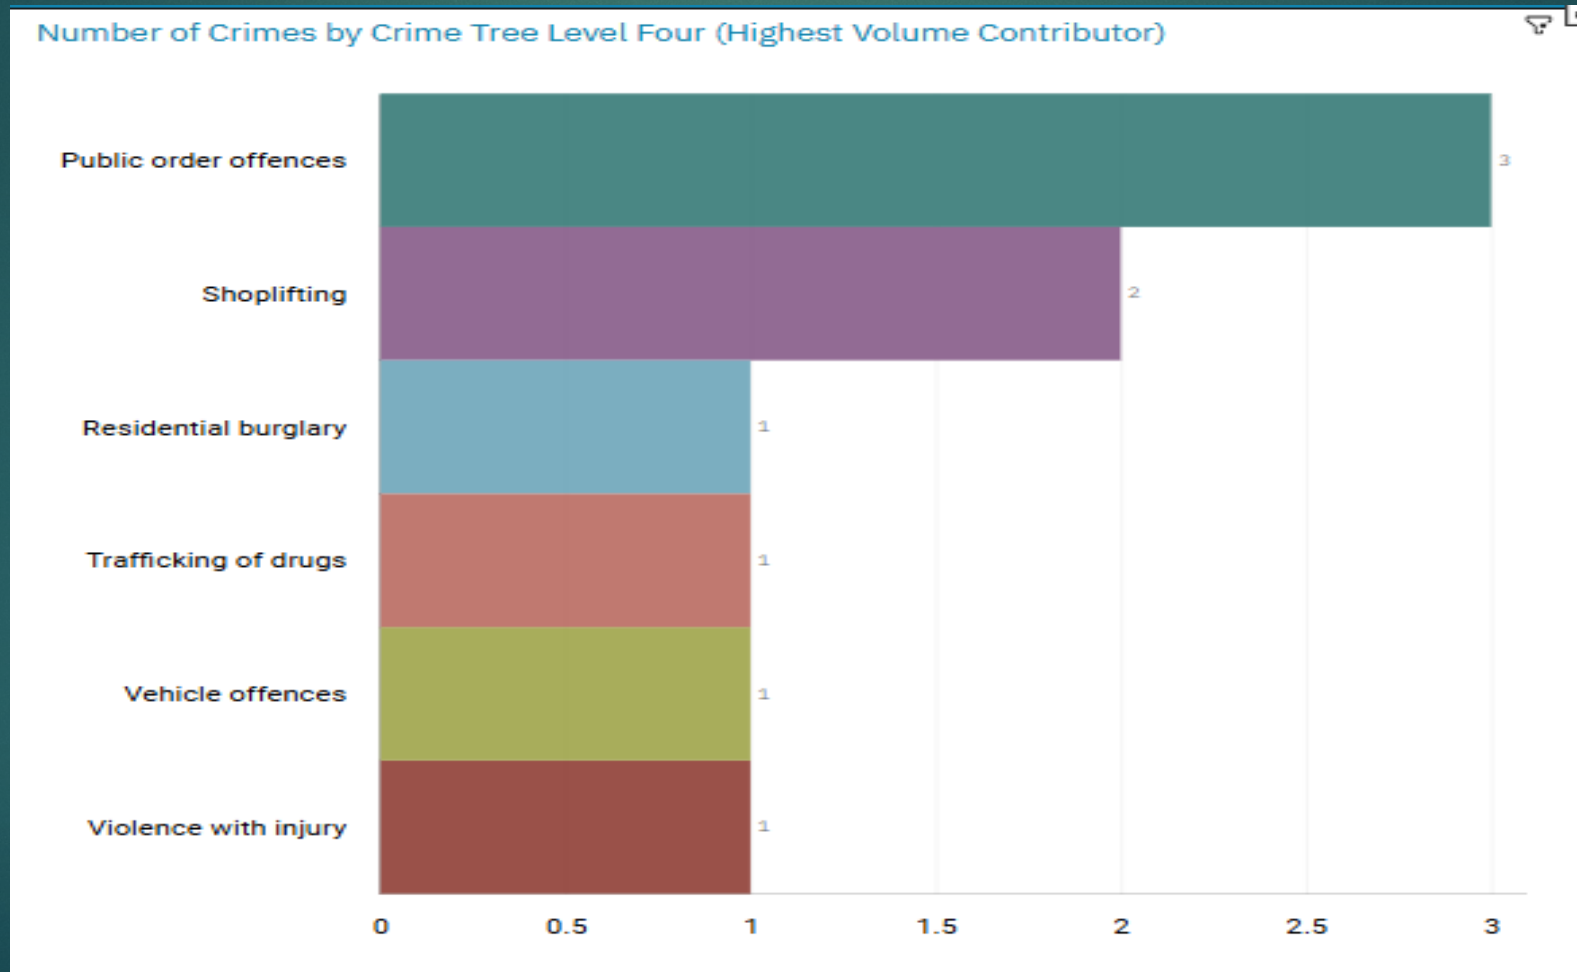

J1F2 Lancashire Hill ALL RECORDED CRIME