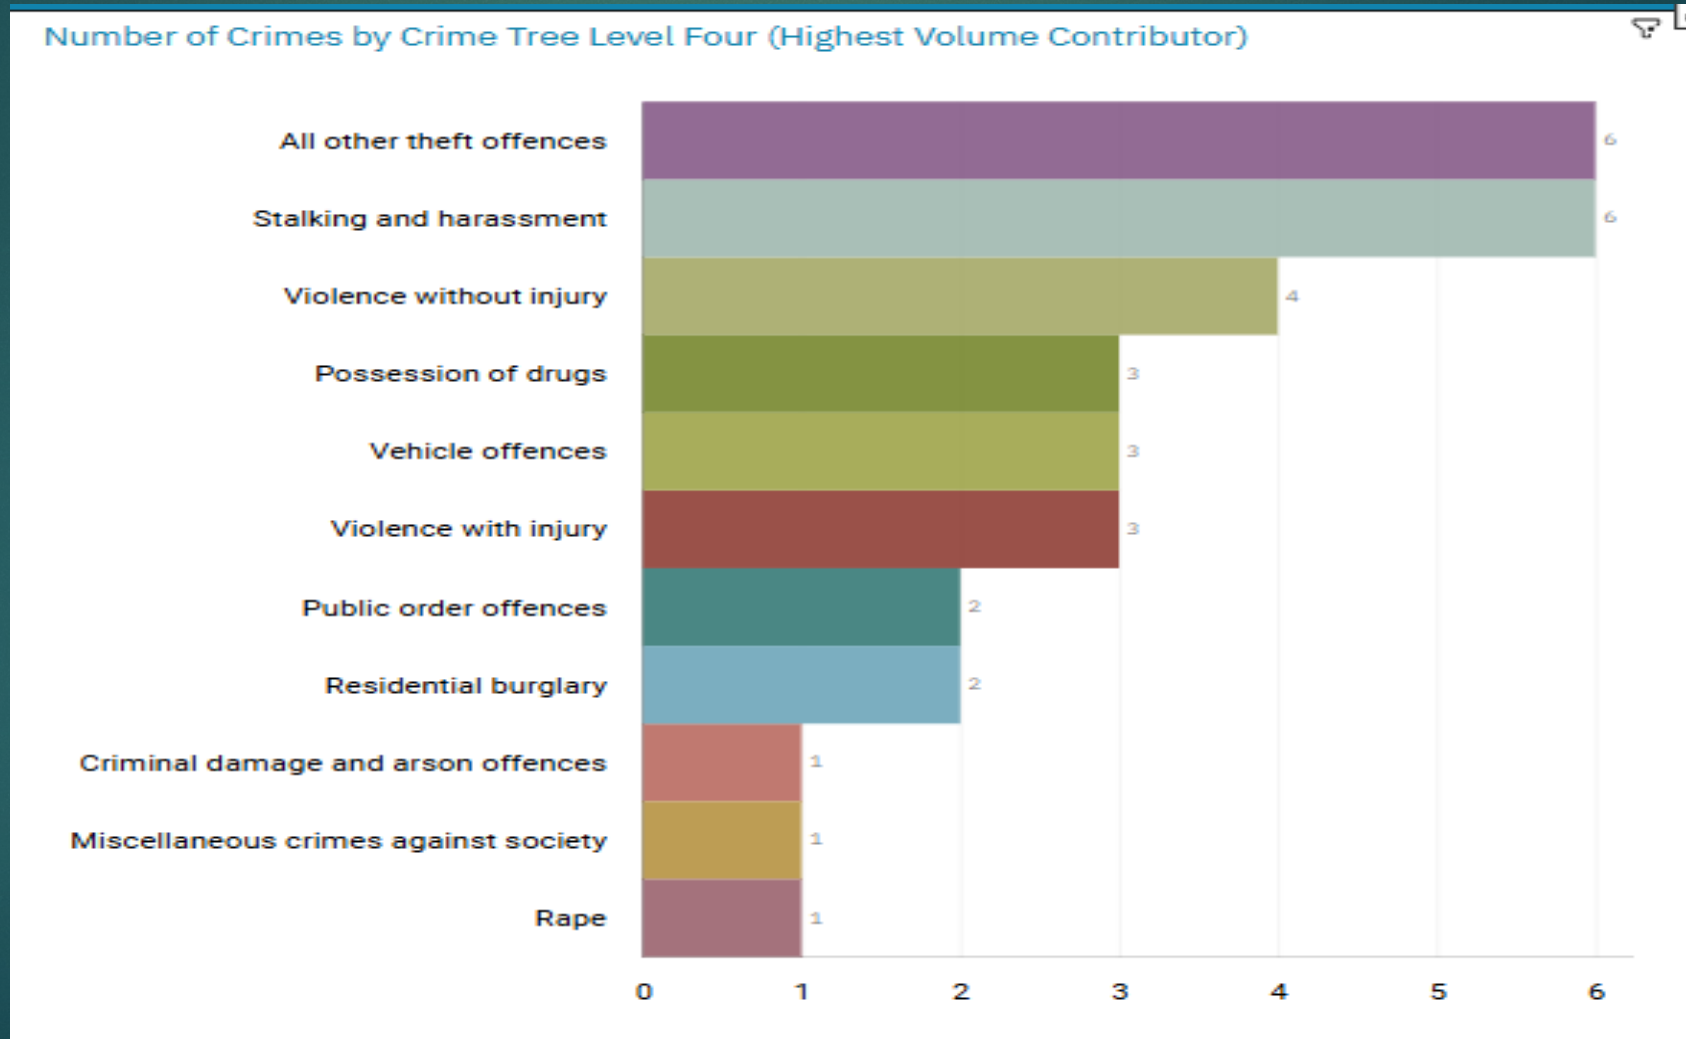

J1A3 Shaw Heath ALL RECORDED CRIME