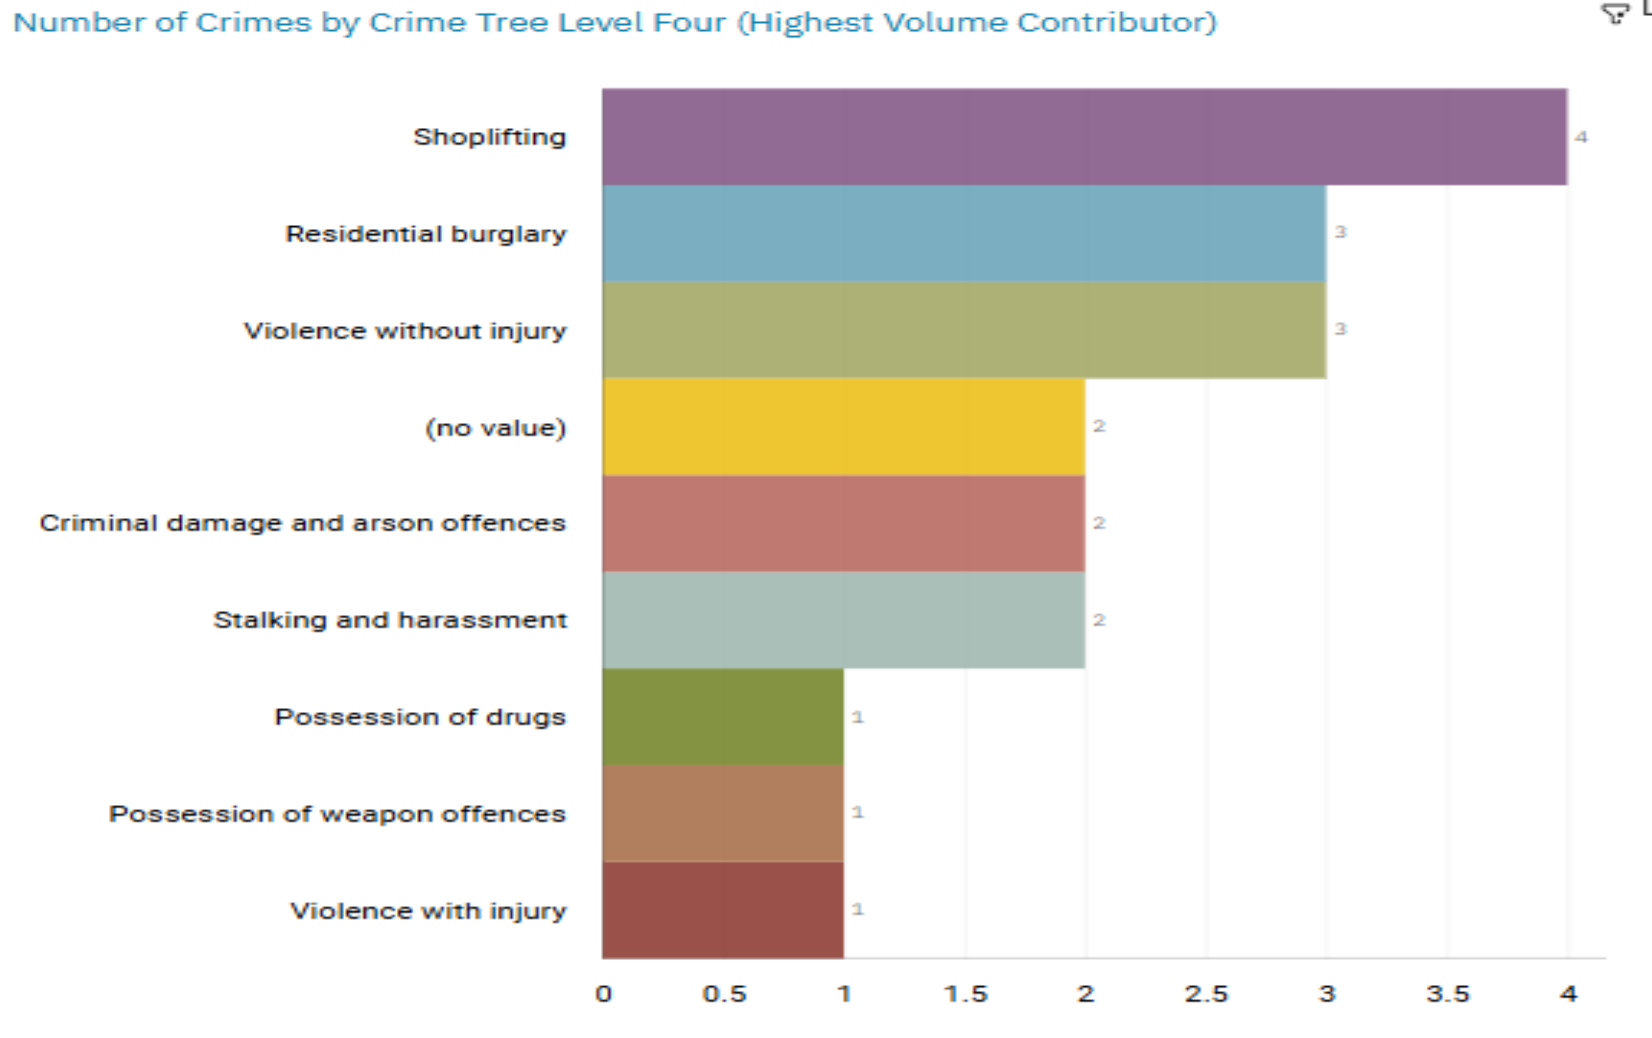

J1C5 Edgeley ALL RECORDED CRIME