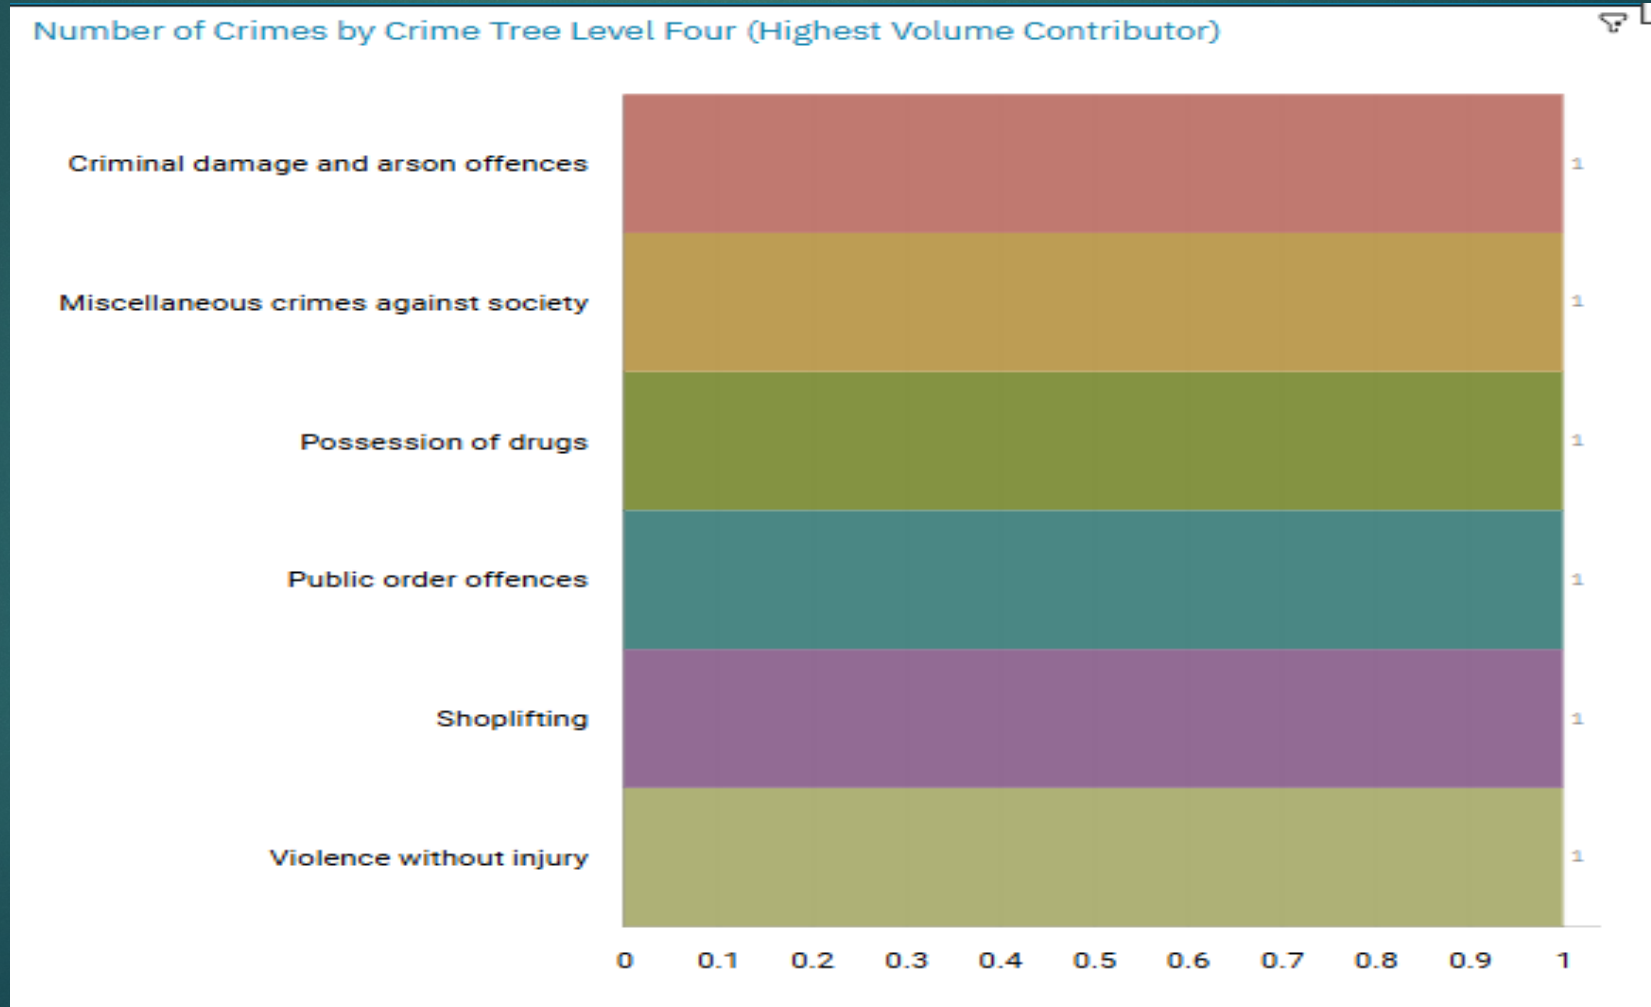

J1C6 Cheadle Heath ALL RECORDED CRIME