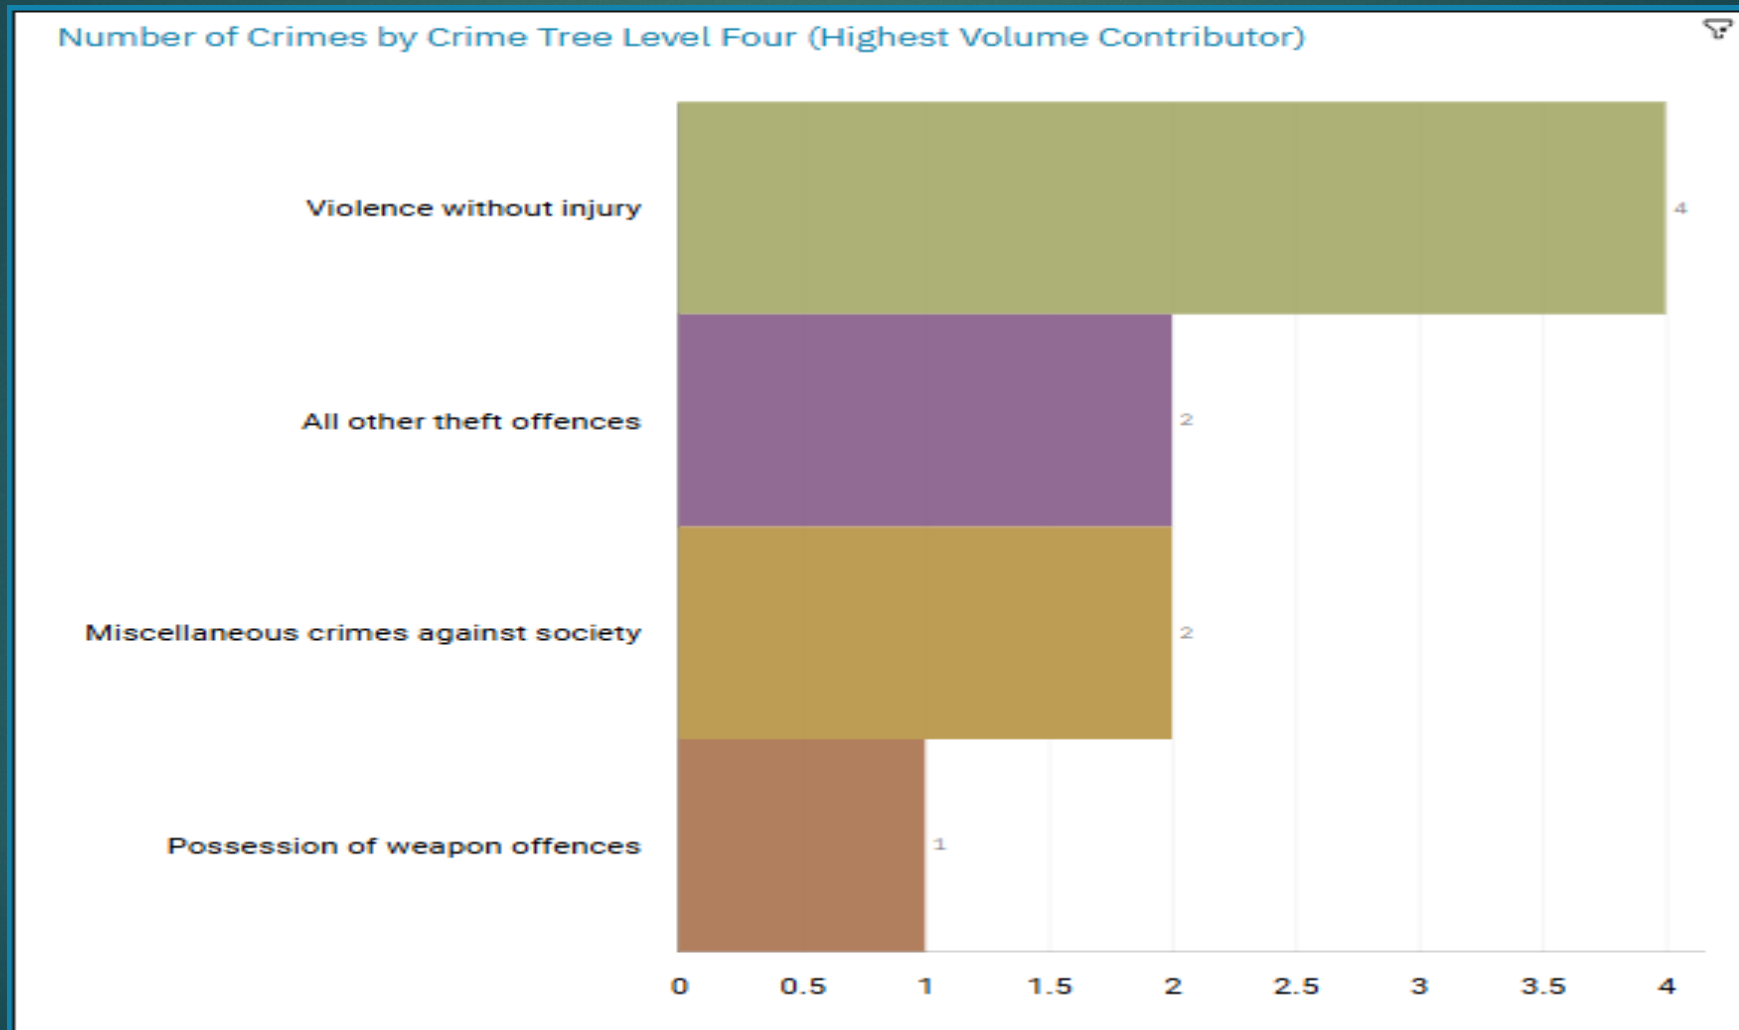

J1C4 ALEXANDRA PARK

J1C5 EDGELEY

J1C6 CHEADLE HEATH

J1K1 BRIDGEHALL & J1K2 ADSWOOD

ALL RECORDED CRIME

J1C4 Alexandra Park ALL RECORDED CRIME

J1C4 Alexandra Park “Street Name” Stats

J1C4	ALEXANDRA PARK	THEFT	HUNTLEY ROAD	CHEADLE HEATH	SK3 0SE
J1C4	ALEXANDRA PARK	THEFT	EDGELEY ROAD	CHEADLE HEATH	SK3 0RJ
J1C4	ALEXANDRA PARK	MISCELLANEOUS CRIME AGAINST THE SOCIETY	THE CIRCUIT	EDGELEY	SK3 9RN
J1C4	ALEXANDRA PARK	VIOLENCE AGAINST THE PERSON	NAPLES ROAD	EDGELEY	SK3 0TN
J1C4	ALEXANDRA PARK	VIOLENCE AGAINST THE PERSON	NAPLES ROAD	EDGELEY	SK3 0TN
J1C4	ALEXANDRA PARK	VIOLENCE AGAINST THE PERSON	HARDCASTLE ROAD	EDGELEY	SK3 9BY
J1C4	ALEXANDRA PARK	MISCELLANEOUS CRIME AGAINST THE SOCIETY	MARBURY CLOSE	CHEADLE HEATH	SK3 0HB
J1C4	ALEXANDRA PARK	POSSESSION OF WEAPONS	WOODBURY ROAD	CHEADLE HEATH	SK3 0SP
J1C4	ALEXANDRA PARK	VIOLENCE AGAINST THE PERSON	EDGELEY ROAD	CHEADLE HEATH	SK3 0LX