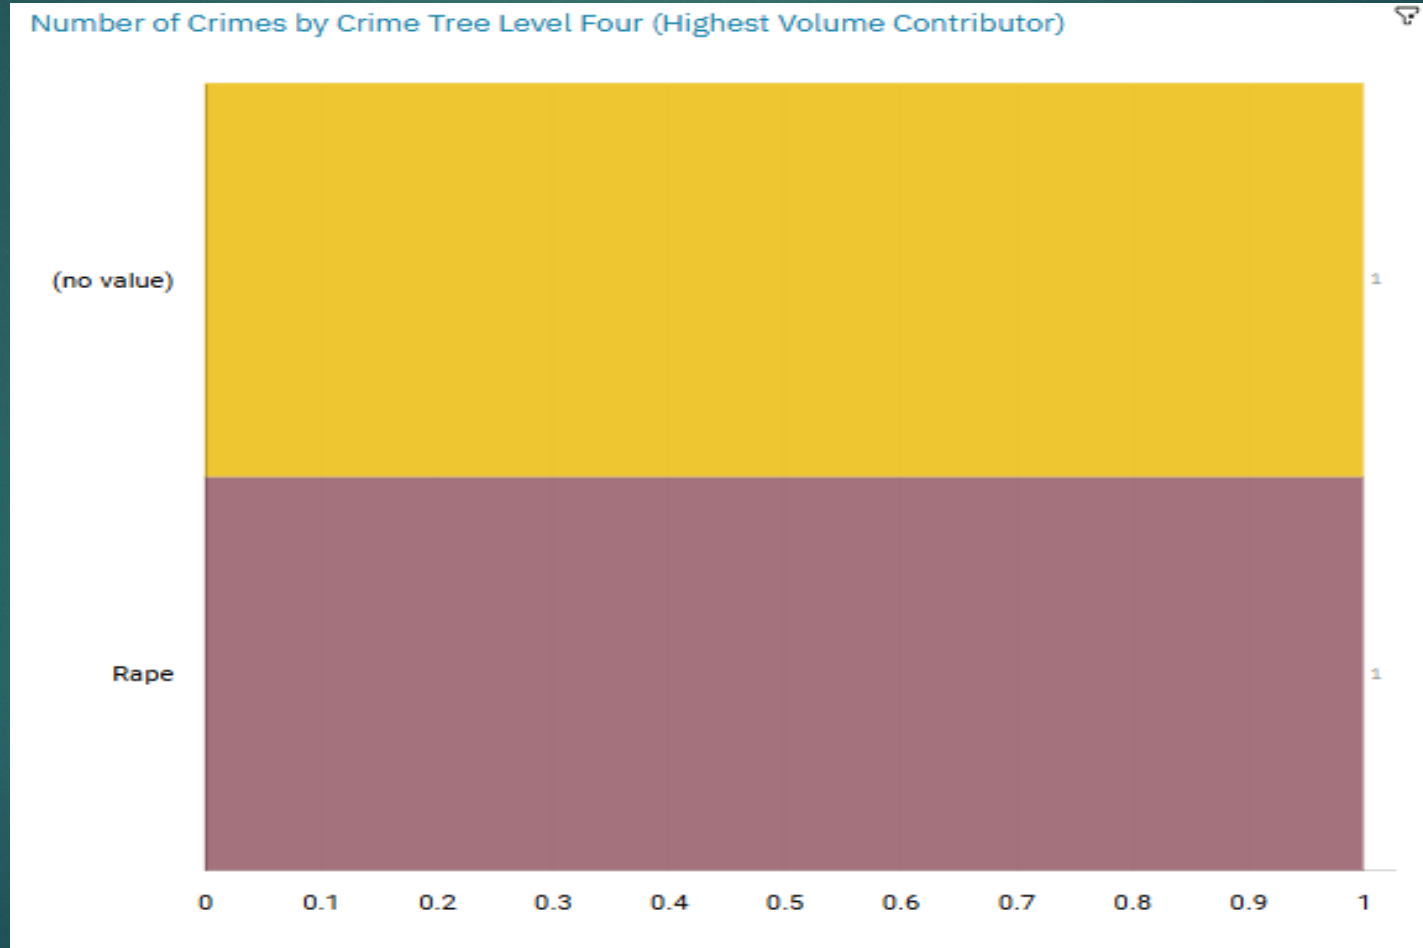

J1B4 Woodbank ALL RECORDED CRIME