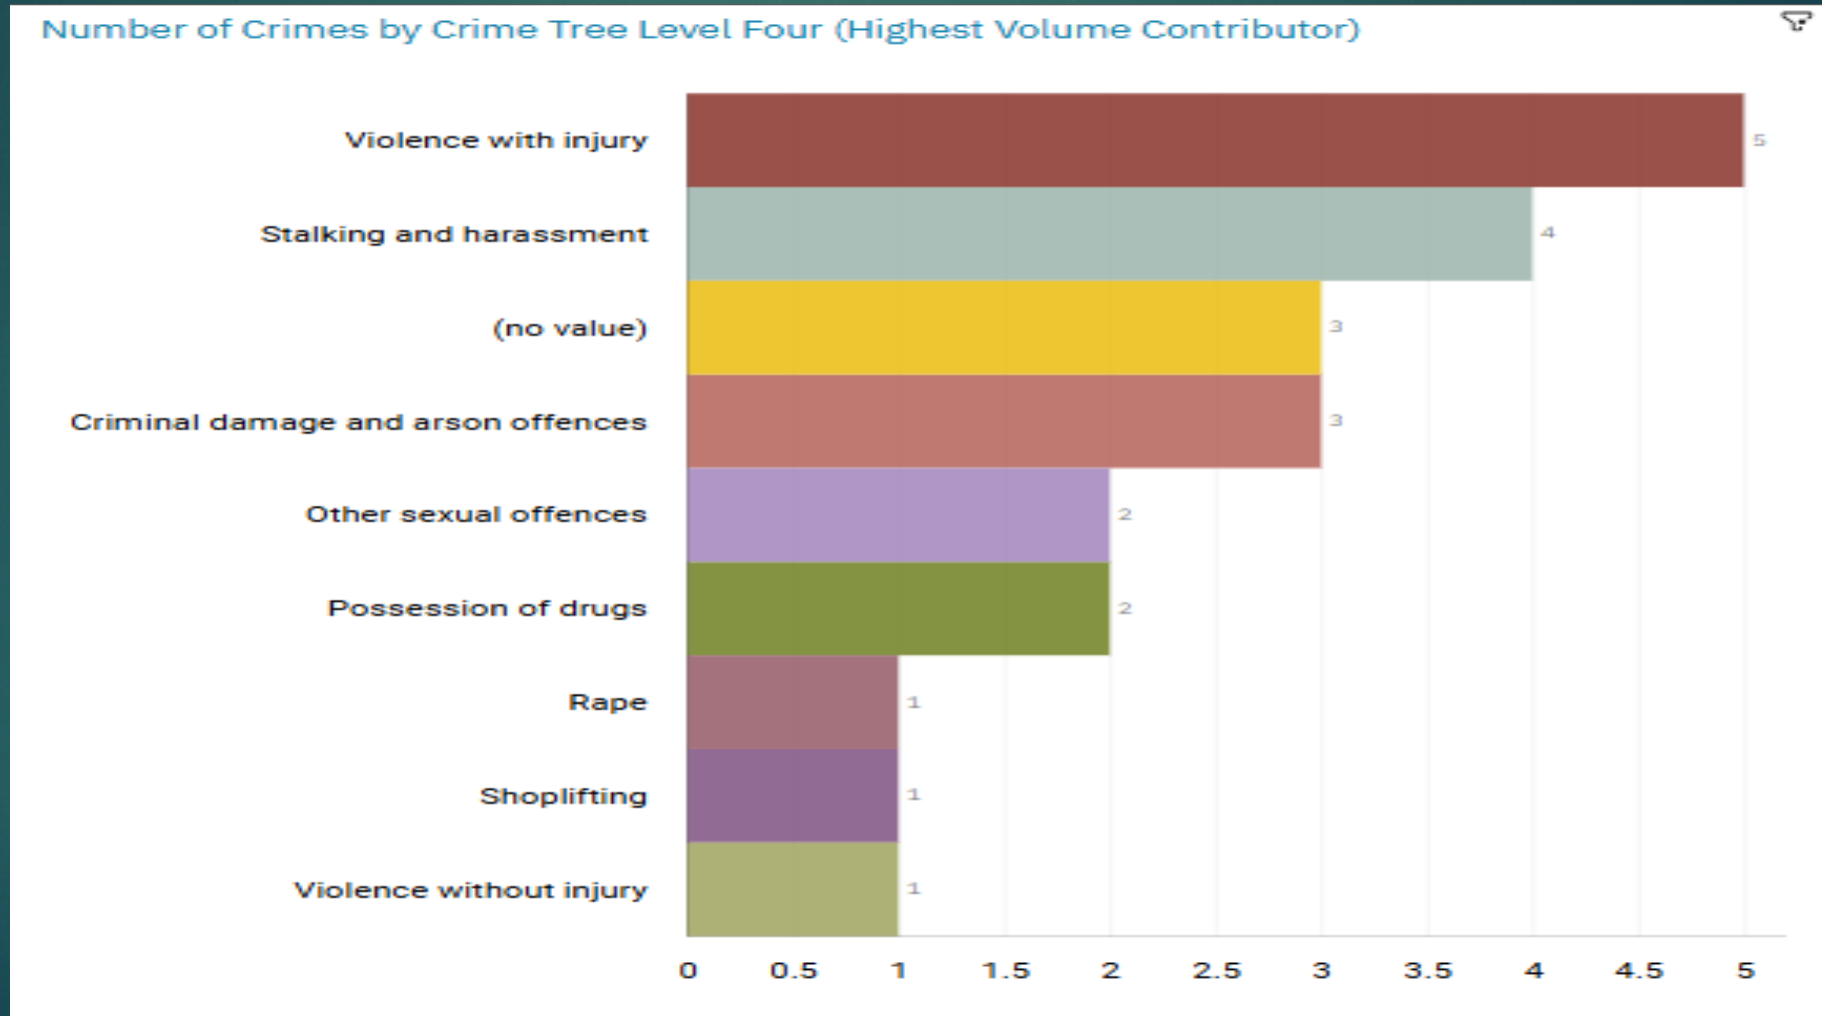

J1K1 Adswood ALL RECORDED CRIME