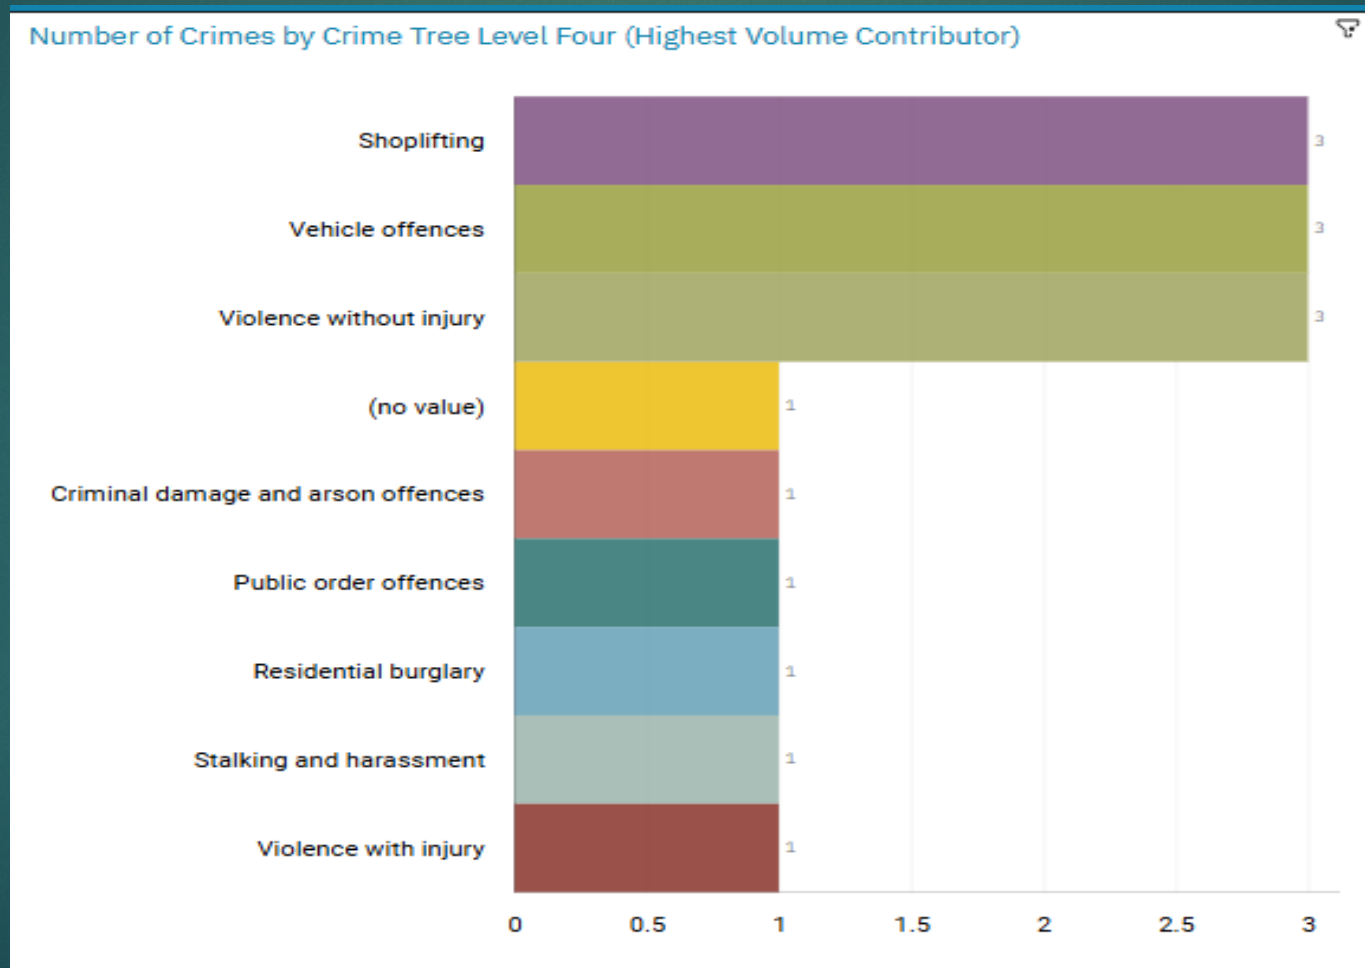

J1B4 Woodbank ALL RECORDED CRIME

J1B4 Woodbank “Street Name” Stats

J1B4	WOODBANK	SEXUAL OFFENCES	ERYNGO STREET	OFFERTON	SK1 4DH
J1B4	WOODBANK	VIOLENCE AGAINST THE PERSON	ERYNGO STREET	OFFERTON	SK1 4DH

J1B5 Hillgate and Heaviley ALL RECORDED CRIME

J1B5 Hillgate And Heaviley “Street Name” Stats

J1B5	HILLGATE AND HEAVILEY	VEHICLE OFFENCES	HATTERSBY LANE	OFFERTON	SK2 5BF
J1B5	HILLGATE AND HEAVILEY	BURGLARY	STRAWBERRY AVENUE	HEAVILEY	SK1 3FU
J1B5	HILLGATE AND HEAVILEY	THEFT	BUXTON ROAD	HEAVILEY	SK2 6LR
J1B5	HILLGATE AND HEAVILEY	VIOLENCE AGAINST THE PERSON	GATSBY CRESCENT	HEAVILEY	SK1 3EL
J1B5	HILLGATE AND HEAVILEY	CRIMINAL DAMAGE	DONA STREET	OFFERTON	SK1 4EJ
J1B5	HILLGATE AND HEAVILEY	VEHICLE OFFENCES	WINDERMERE ROAD	HEAVILEY	SK1 4NF
J1B5	HILLGATE AND HEAVILEY	THEFT	HALL STREET	OFFERTON	SK1 4HR
J1B5	HILLGATE AND HEAVILEY	THEFT	YEWDALE ROAD	OFFERTON	SK1 4NJ
J1B5	HILLGATE AND HEAVILEY	PUBLIC ORDER	HEMPSHAW LANE	STOCKPORT	SK1 4QA
J1B5	HILLGATE AND HEAVILEY	VEHICLE OFFENCES	DIAMOND STREET	HEAVILEY	SK2 6PQ
J1B5	HILLGATE AND HEAVILEY	VIOLENCE AGAINST THE PERSON	HULME STREET	OFFERTON	SK1 4PR
J1B5	HILLGATE AND HEAVILEY	VIOLENCE AGAINST THE PERSON	OFFERTON LANE	OFFERTON	SK2 5BS
J1B5	HILLGATE AND HEAVILEY	THEFT	HALL STREET	OFFERTON	SK1 4HR
J1B5	HILLGATE AND HEAVILEY	VIOLENCE AGAINST THE PERSON	STRAWBERRY AVENUE	OFFERTON	SK1 3FU