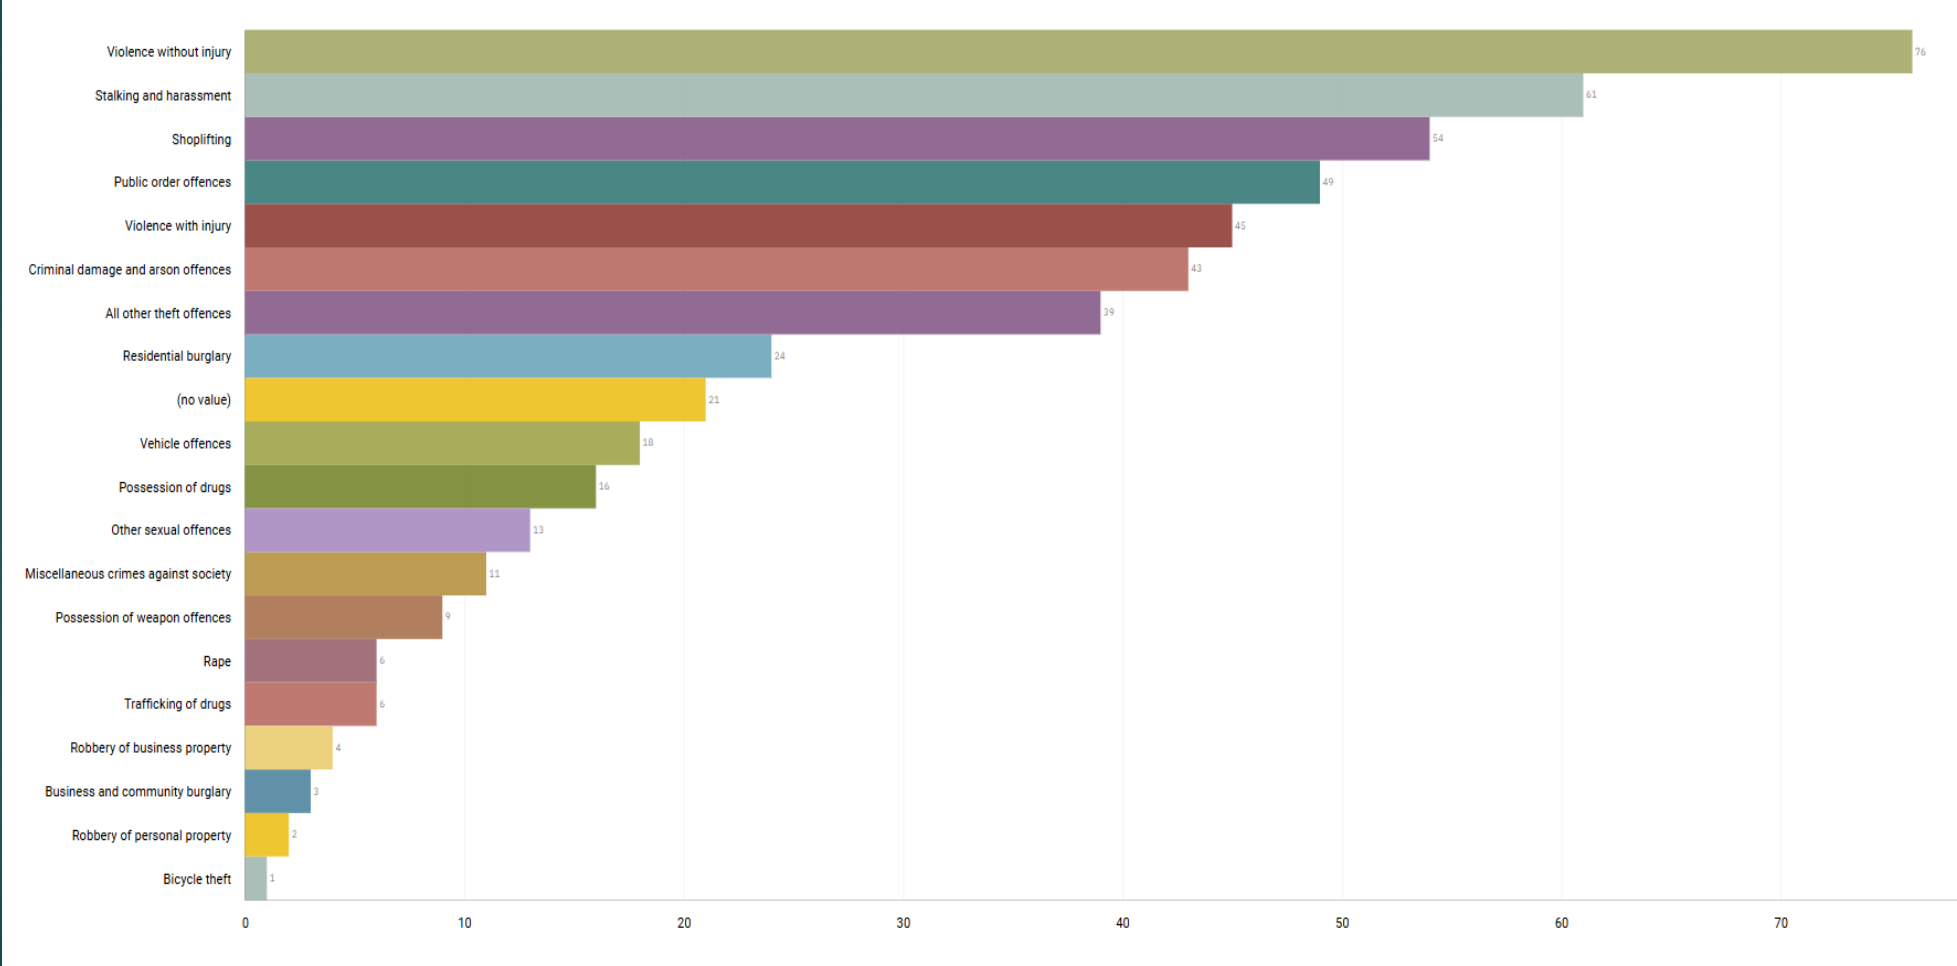

1. Drugs and Associated ASB
2. Burglaries
3. Speeding and Other Road Traffic Offences

CENTRAL STOCKPORT NEIGHBOURHOOD STRUCTURE CHART

GMP ALL RECORDED CRIME

Number of Crimes by Crime Tree Level Four (Highest Volume Contributor)

STOCKPORT ALL RECORDED CRIME

Number of Crimes by Crime Tree Level Four (Highest Volume Contributor)

J1F1 Brinnington
And
J1F2 Lancashire Hill
ALL RECORDED CRIME

J1F1 Brinnington ALL RECORDED CRIME

Number of Crimes by Crime Tree Level Four (Highest Volume Contributor)