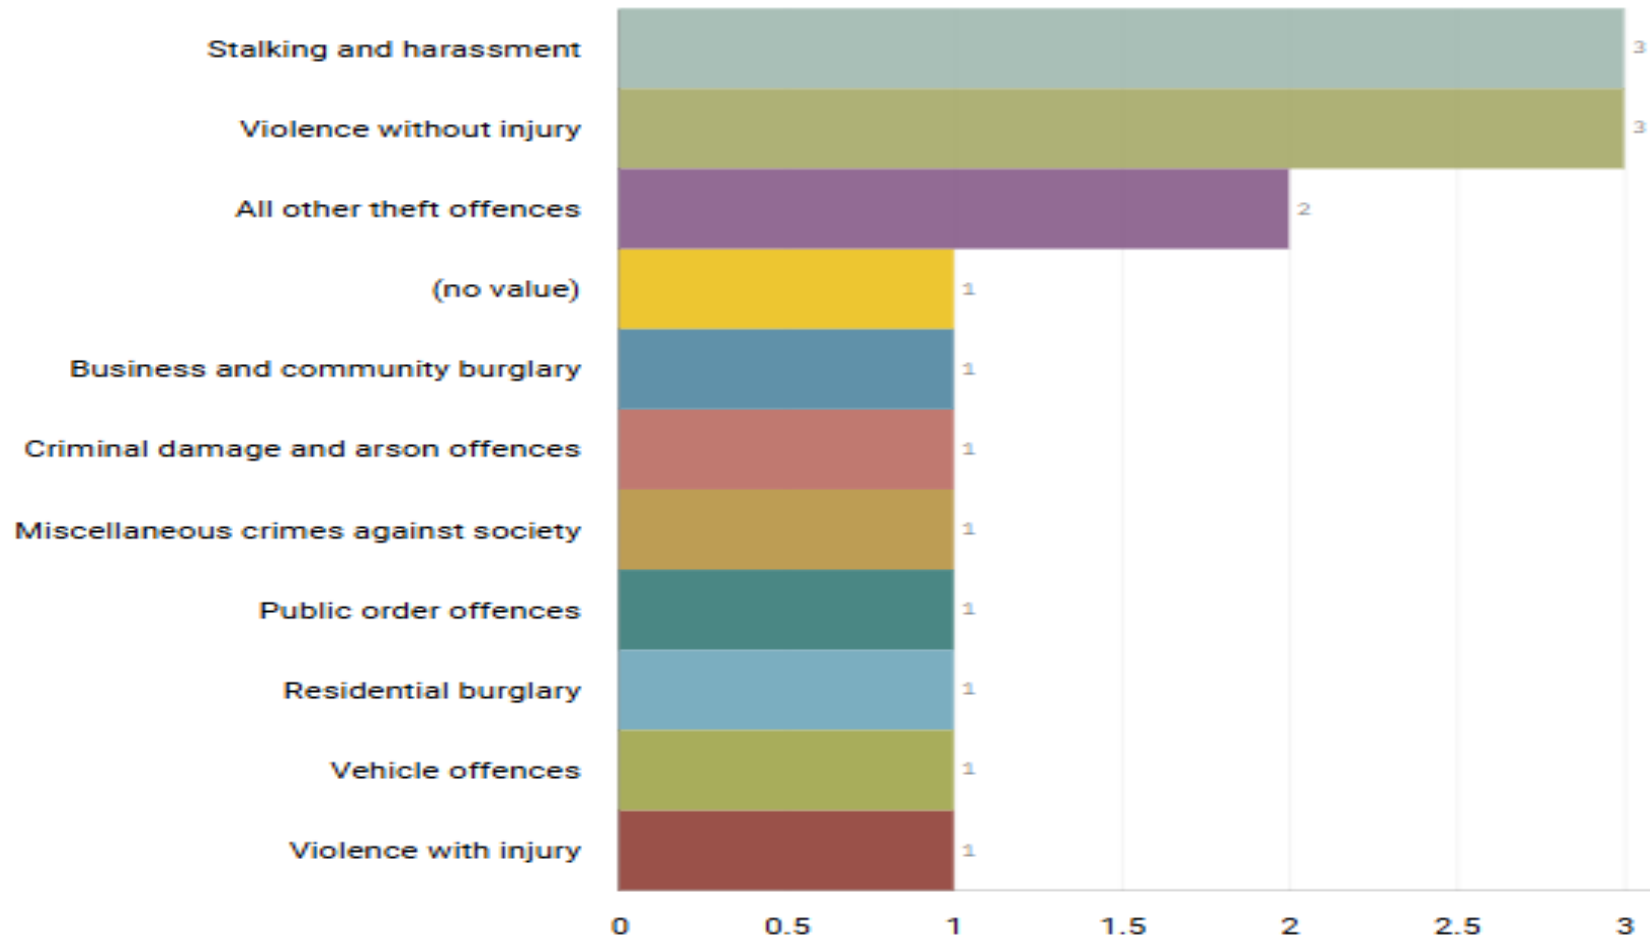

J1K2 Bridgehall ALL RECORDED CRIME

Number of Crimes by Crime Tree Level Four (Highest Volume Contributor)