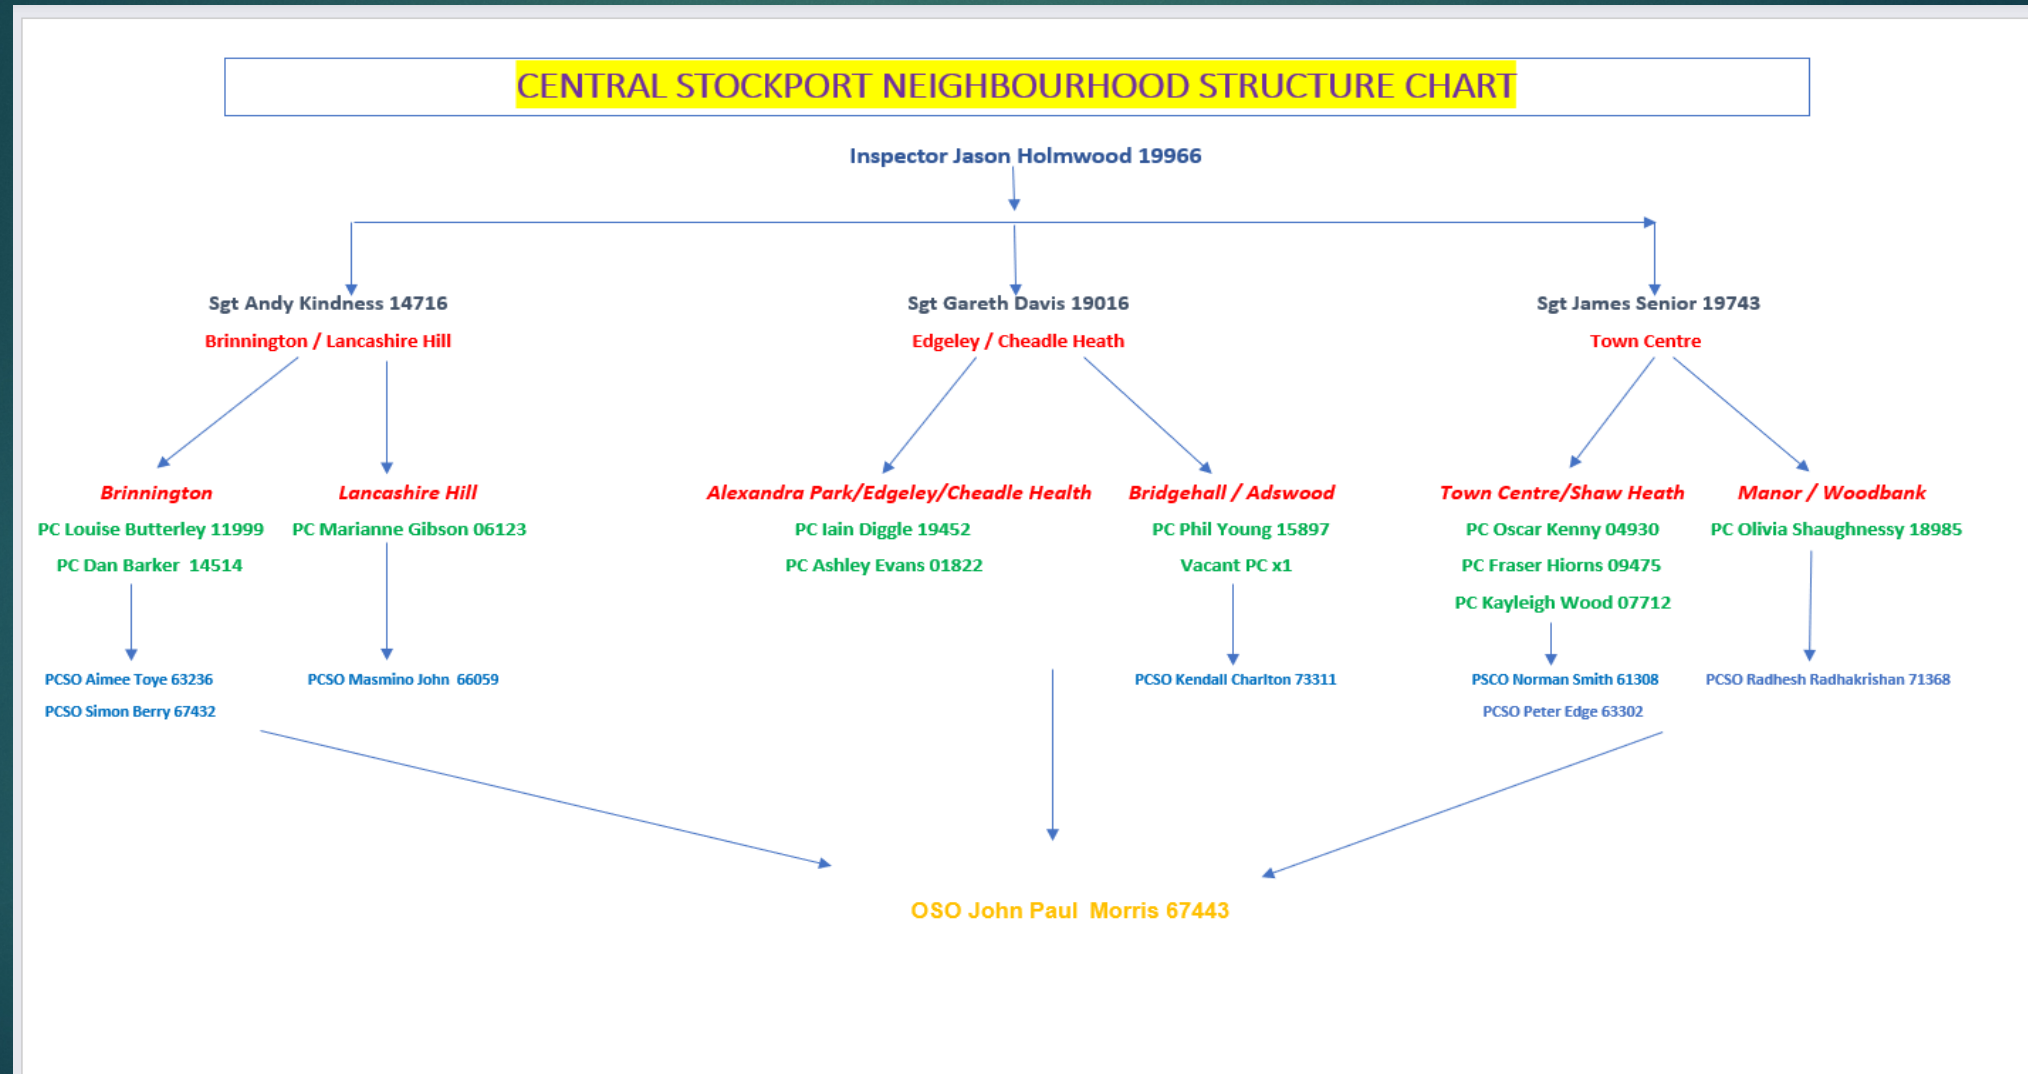

1. Drugs and Associated ASB
2. Burglaries
3. Speeding and Other Road Traffic Offences

CENTRAL STOCKPORT NEIGHBOURHOOD STRUCTURE CHART

GMP ALL RECORDED CRIME

Number of Crimes by Crime Tree Level Four (Highest Volume Contributor)

STOCKPORT ALL RECORDED CRIME

Number of Crimes by Crime Tree Level Four (Highest Volume Contributor)

J1F1 Brinnington
And
J1F2 Lancashire Hill
ALL RECORDED CRIME

J1F1 Brinnington ALL RECORDED CRIME

Number of Crimes by Crime Tree Level Four (Highest Volume Contributor)