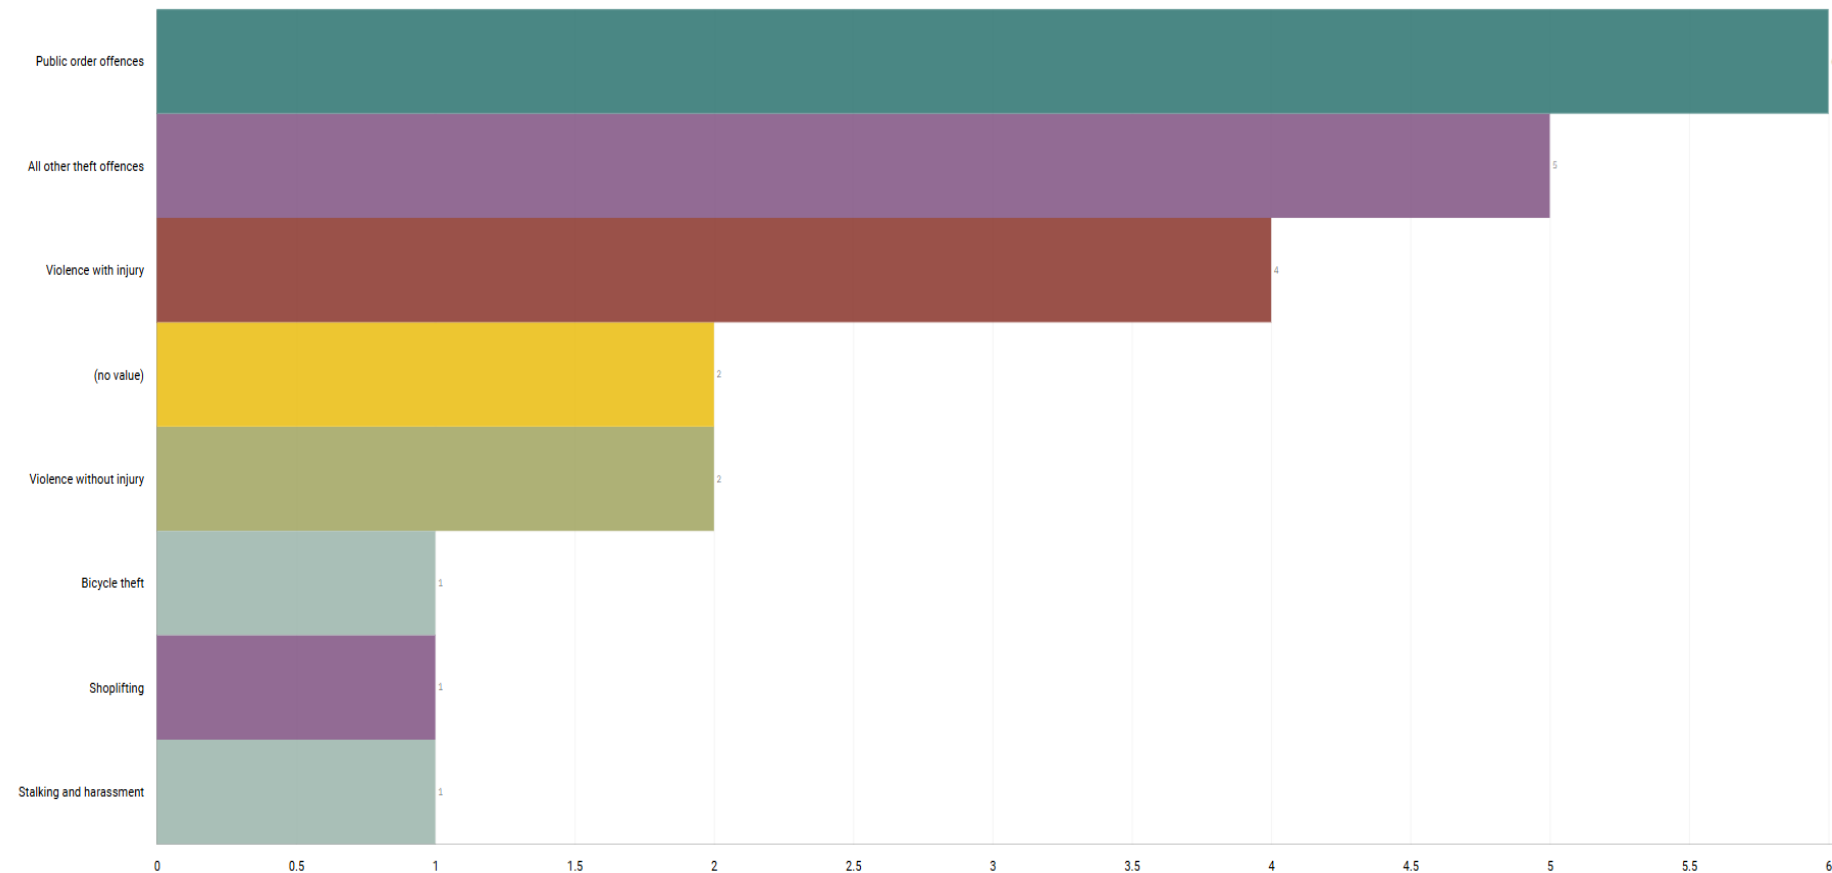

1. Drugs and Associated ASB
2. Burglaries
3. Speeding and Other Road Traffic Offences

CENTRAL STOCKPORT NEIGHBOURHOOD STRUCTURE CHART

GMP ALL RECORDED CRIME

Number of Crimes by Crime Tree Level Four (Highest Volume Contributor)

STOCKPORT ALL RECORDED CRIME

Number of Crimes by Crime Tree Level Four (Highest Volume Contributor)

J1F1 Brinnington
And
J1F2 Lancashire Hill
ALL RECORDED CRIME

J1F1 Brinnington ALL RECORDED CRIME

Number of Crimes by Crime Tree Level Four (Highest Volume Contributor)