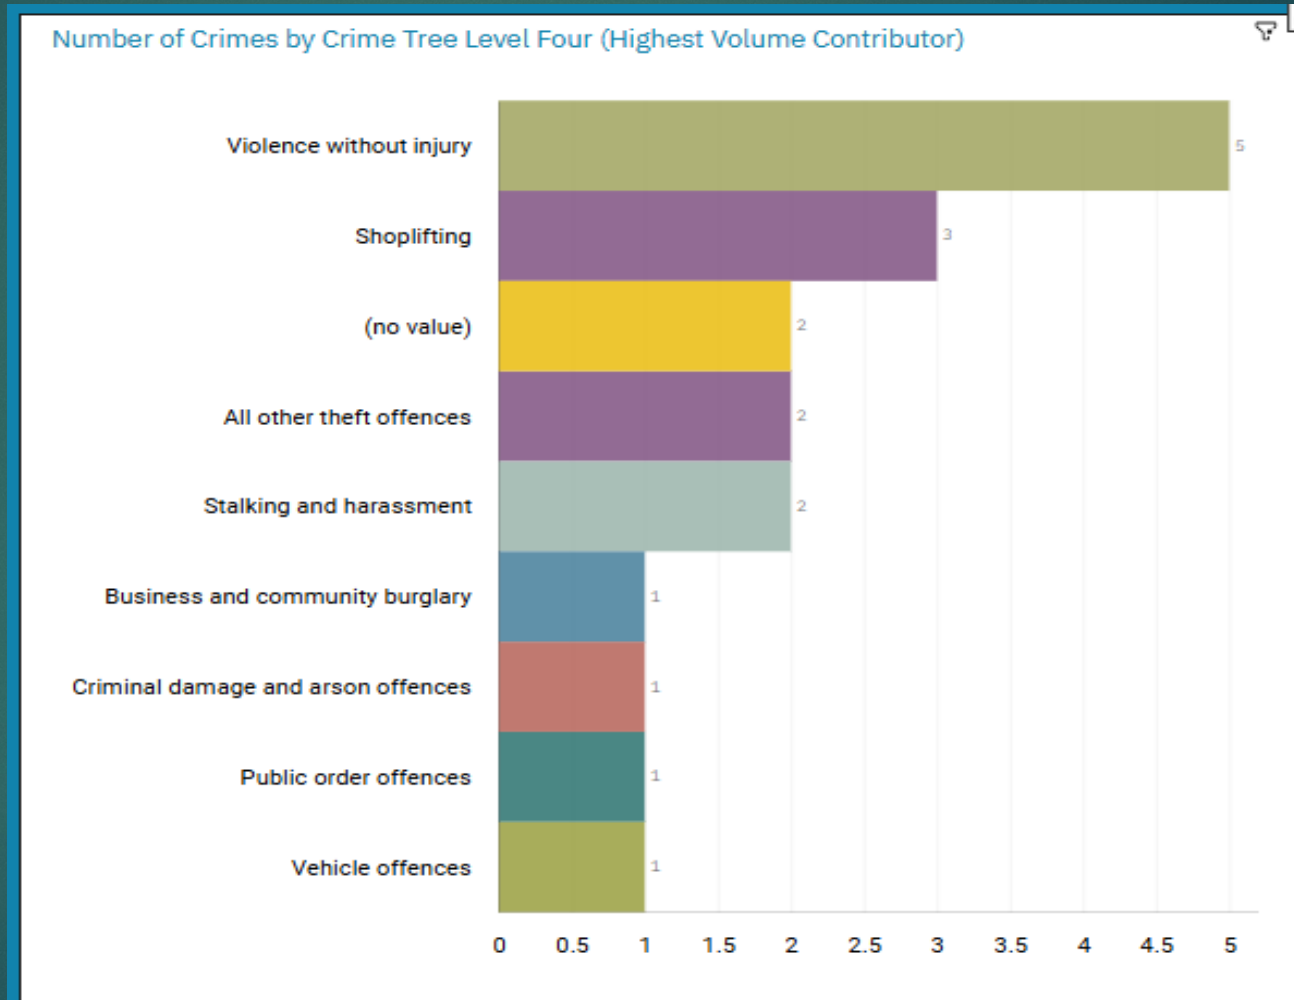

J1K2 Bridgehall ALL RECORDED CRIME