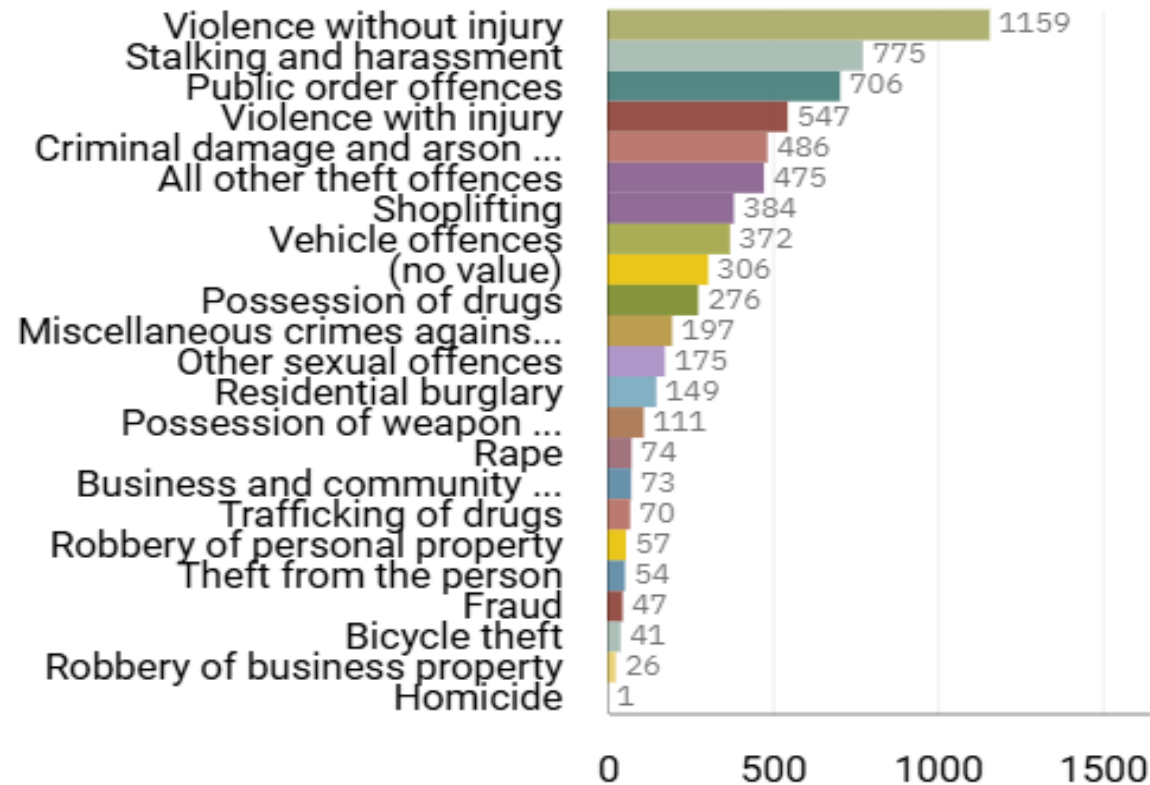

1. Drugs and Associated ASB
2. Burglaries
3. Speeding and Other Road Traffic Offences

CENTRAL STOCKPORT NEIGHBOURHOOD STRUCTURE CHART

GMP ALL RECORDED CRIME

Number of Crimes by Crime Tree Level Four (Highest Volume Contributor)

STOCKPORT ALL RECORDED CRIME

Number of Crimes by Crime Tree Level Four (Highest Volume Contributor)

J1F1 Brinnington
And
J1F2 Lancashire Hill
ALL RECORDED CRIME

J1F1 Brinnington ALL RECORDED CRIME

Number of Crimes by Crime Tree Level Four (Highest Volume Contributor)