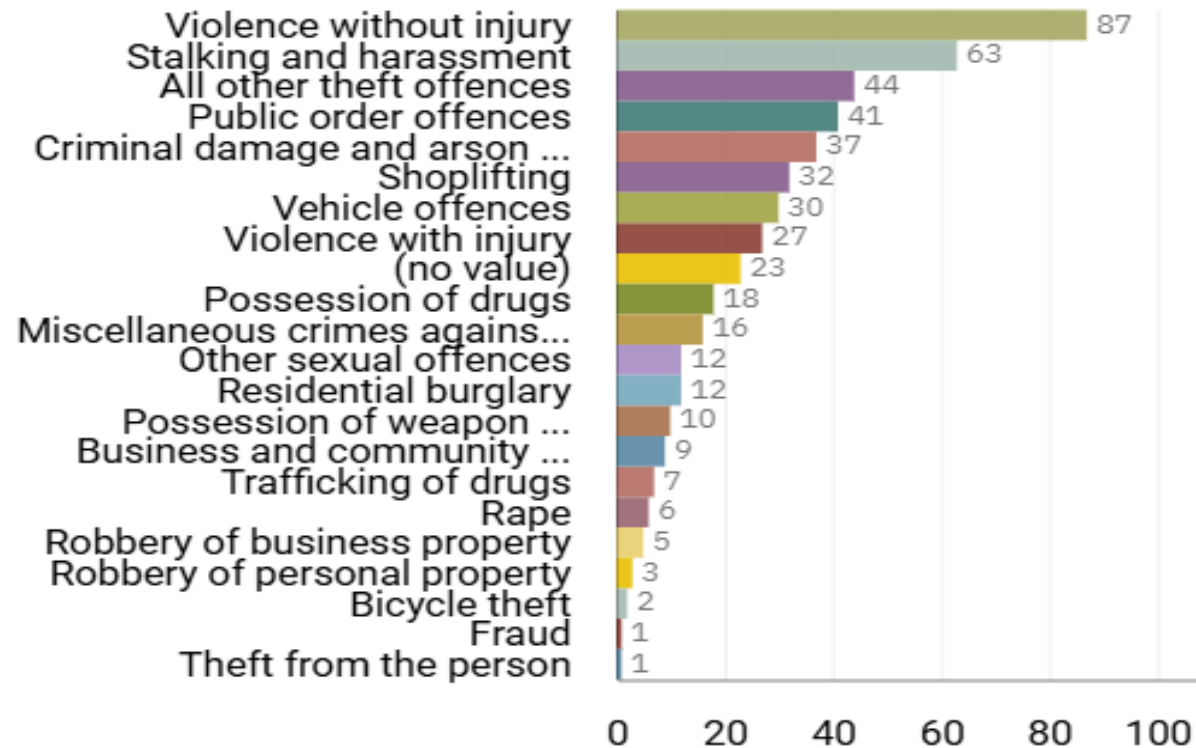

Fight, prevent and reduce crime.
Keep people safe. Care for victims.

CRIMES AND PRIORITIES

WEEKLY CRIME STATISTICS – WEEK : 18TH TO 24TH MAY 2026
STOCKPORT CENTRAL NEIGHBOURHOOD POLICING TEAM

Neighbourhood Priorities

1. Drugs and Associated ASB
2. Burglaries
3. Speeding and Other Road Traffic Offences

CENTRAL STOCKPORT NEIGHBOURHOOD STRUCTURE CHART

GMP ALL RECORDED CRIME

Number of Crimes by Crime Tree Level Four (Highest Volume Contributor)

STOCKPORT ALL RECORDED CRIME

Number of Crimes by Crime Tree Level Four (Highest Volume Contributor)

J1F1 Brinnington
And
J1F2 Lancashire Hill
ALL RECORDED CRIME

J1F1 Brinnington ALL RECORDED CRIME

Number of Crimes by Crime Tree Level Four (Highest Volume Contributor)