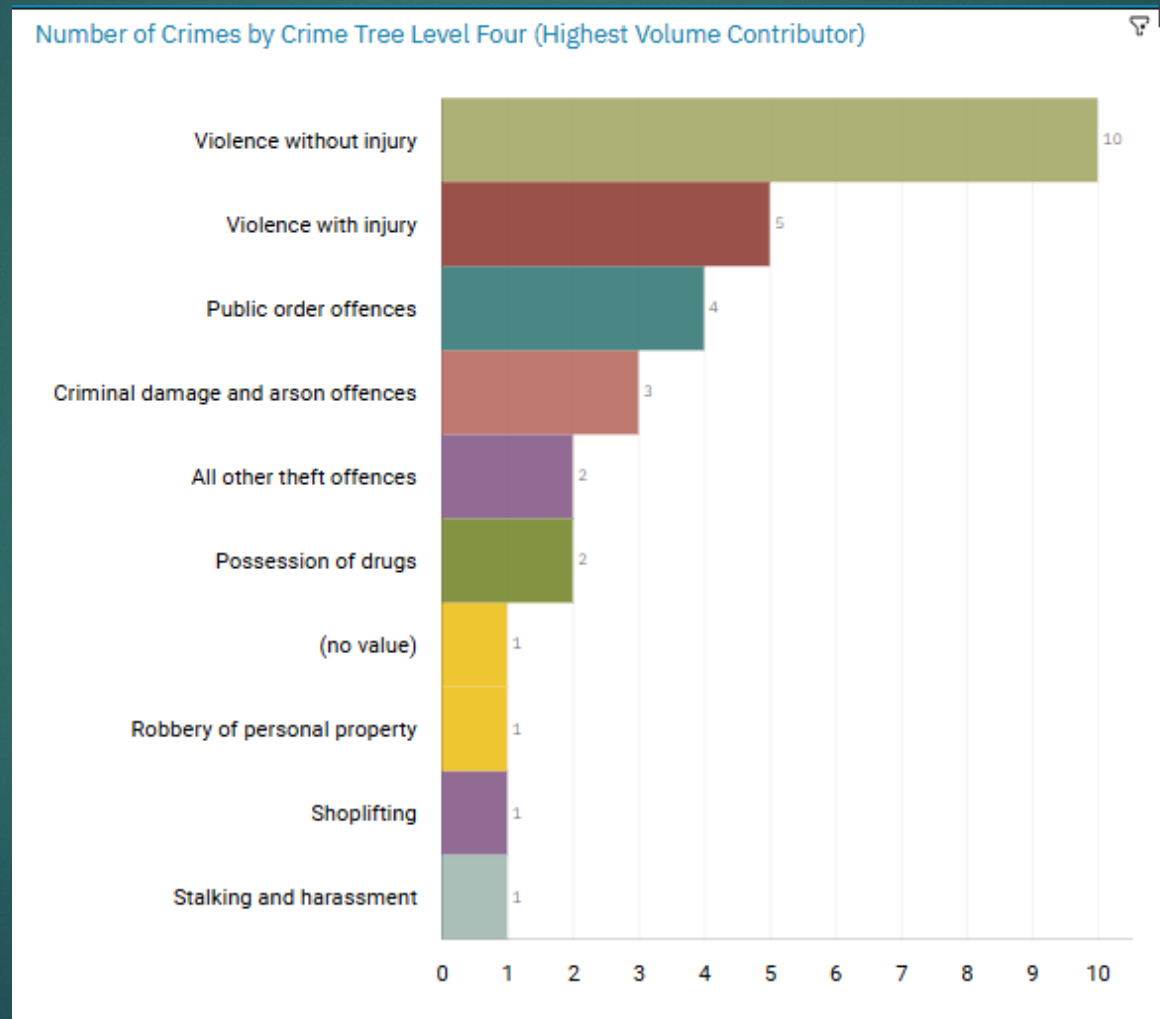

J1A1 TOWN CENTRE

J1A2 PEEL CENTRE

J1A3 SHAW HEATH

**J1B4 WOODBANK, J1B5 HILLGATE
AND HEAVILEY**

ALL RECORDED CRIME

J1A1 Town Centre ALL RECORDED CRIME

J1A1 Town Centre "Street Name" Stats

J1A1	TOWN CENTRE	VIOLENCE AGAINST THE PERSON	ST PETERSGATE	STOCKPORT	SK1 1HD
J1A1	TOWN CENTRE	VIOLENCE AGAINST THE PERSON	ST PETERSGATE	STOCKPORT	SK1 1HD
J1A1	TOWN CENTRE	CRIMINAL DAMAGE	MERSEY SQUARE	STOCKPORT	SK1 1NU
J1A1	TOWN CENTRE	PUBLIC ORDER	DAW BANK	STOCKPORT	SK3 0GG
J1A1	TOWN CENTRE	VIOLENCE AGAINST THE PERSON	DAW BANK	STOCKPORT	SK3 0GG
J1A1	TOWN CENTRE	POSSESSION OF DRUGS	DAW BANK	STOCKPORT	SK3 0GG
J1A1	TOWN CENTRE	VIOLENCE AGAINST THE PERSON	MERSEY SQUARE	STOCKPORT	SK1 1NU
J1A1	TOWN CENTRE	PUBLIC ORDER	GREAT UNDERBANK	STOCKPORT	SK1 1PD
J1A1	TOWN CENTRE	HARASSMENT	ST PETERSGATE	STOCKPORT	SK1 1DH
J1A1	TOWN CENTRE	VIOLENCE AGAINST THE PERSON	INTERNAL ROAD	STOCKPORT	SK3 0EH
J1A1	TOWN CENTRE	VIOLENCE AGAINST THE PERSON	SWAINE STREET	STOCKPORT	SK3 0EH
J1A1	TOWN CENTRE	THEFT	MERSEY SQUARE	STOCKPORT	SK1 1RA
J1A1	TOWN CENTRE	POSSESSION OF DRUGS	MERSEY SQUARE	STOCKPORT	SK1 1NU
J1A1	TOWN CENTRE	ROBBERY	CHESTERSGATE	STOCKPORT	SK1 1NT
J1A1	TOWN CENTRE	VIOLENCE AGAINST THE PERSON	MARKET PLACE	STOCKPORT	SK1 1EW
J1A1	TOWN CENTRE	VIOLENCE AGAINST THE PERSON	MARKET PLACE	STOCKPORT	SK1 1EW
J1A1	TOWN CENTRE	THEFT	MERSEY SQUARE	STOCKPORT	SK1 1NU
J1A1	TOWN CENTRE	VIOLENCE AGAINST THE PERSON	HEATON LANE	STOCKPORT	SK4 1BS
J1A1	TOWN CENTRE	VIOLENCE AGAINST THE PERSON	HARVEY STREET	STOCKPORT	SK1 1YD
J1A1	TOWN CENTRE	PUBLIC ORDER	INTERNAL ROAD	STOCKPORT	SK3 0EH
J1A1	TOWN CENTRE	VIOLENCE AGAINST THE PERSON	MERSEY SQUARE	STOCKPORT	SK1 1RA
J1A1	TOWN CENTRE	PUBLIC ORDER	ST PETERSGATE	STOCKPORT	SK1 1EB
J1A1	TOWN CENTRE	THEFT	ST PETERSGATE	STOCKPORT	SK1 1HD
J1A1	TOWN CENTRE	SHOPLIFTING	MARKET PLACE	STOCKPORT	SK1 1EW