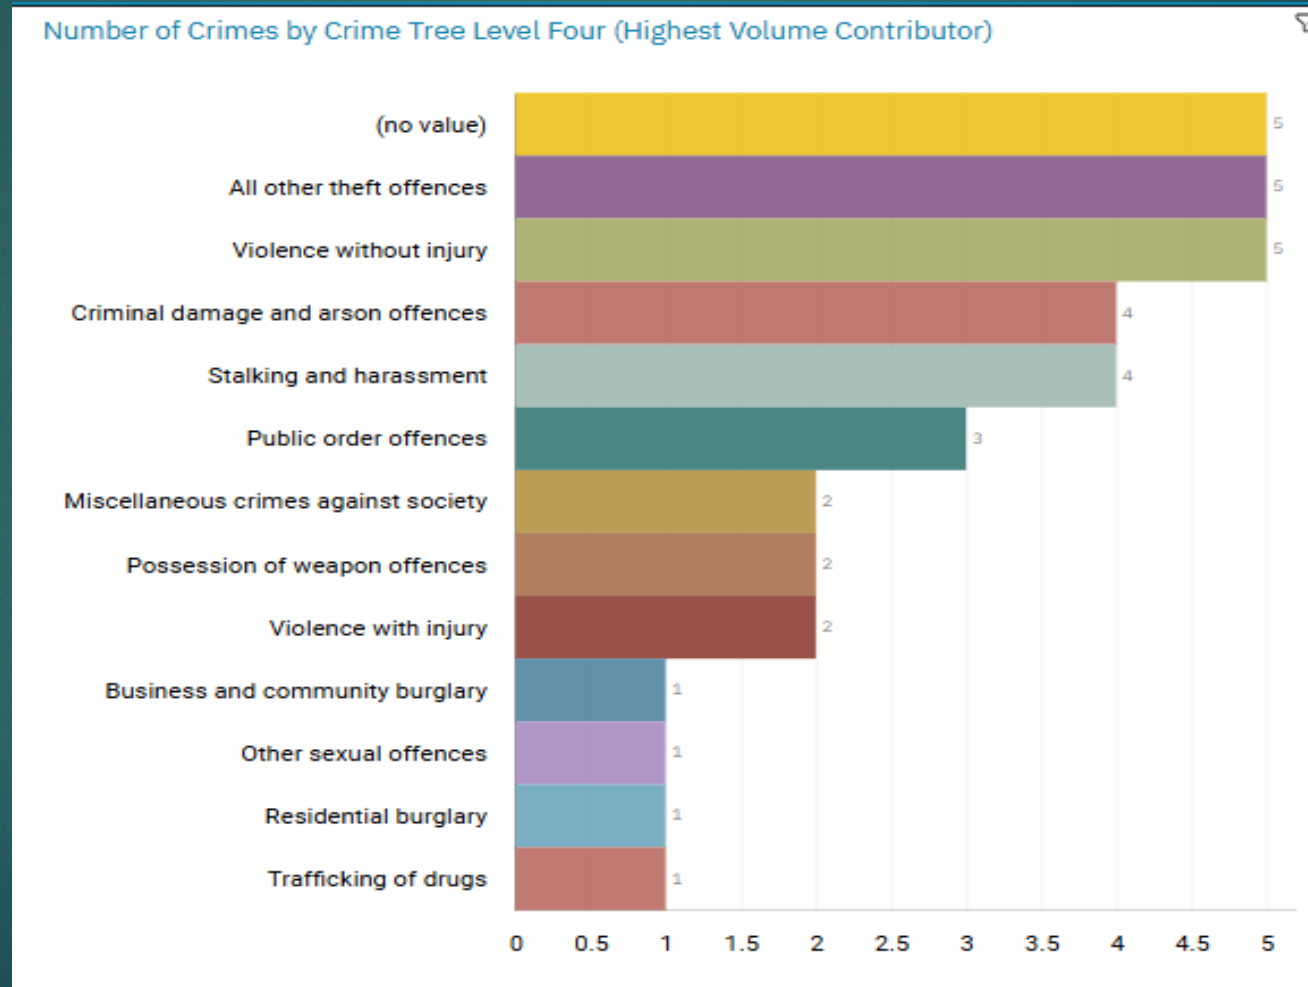

J1A3 Shaw Heath ALL RECORDED CRIME