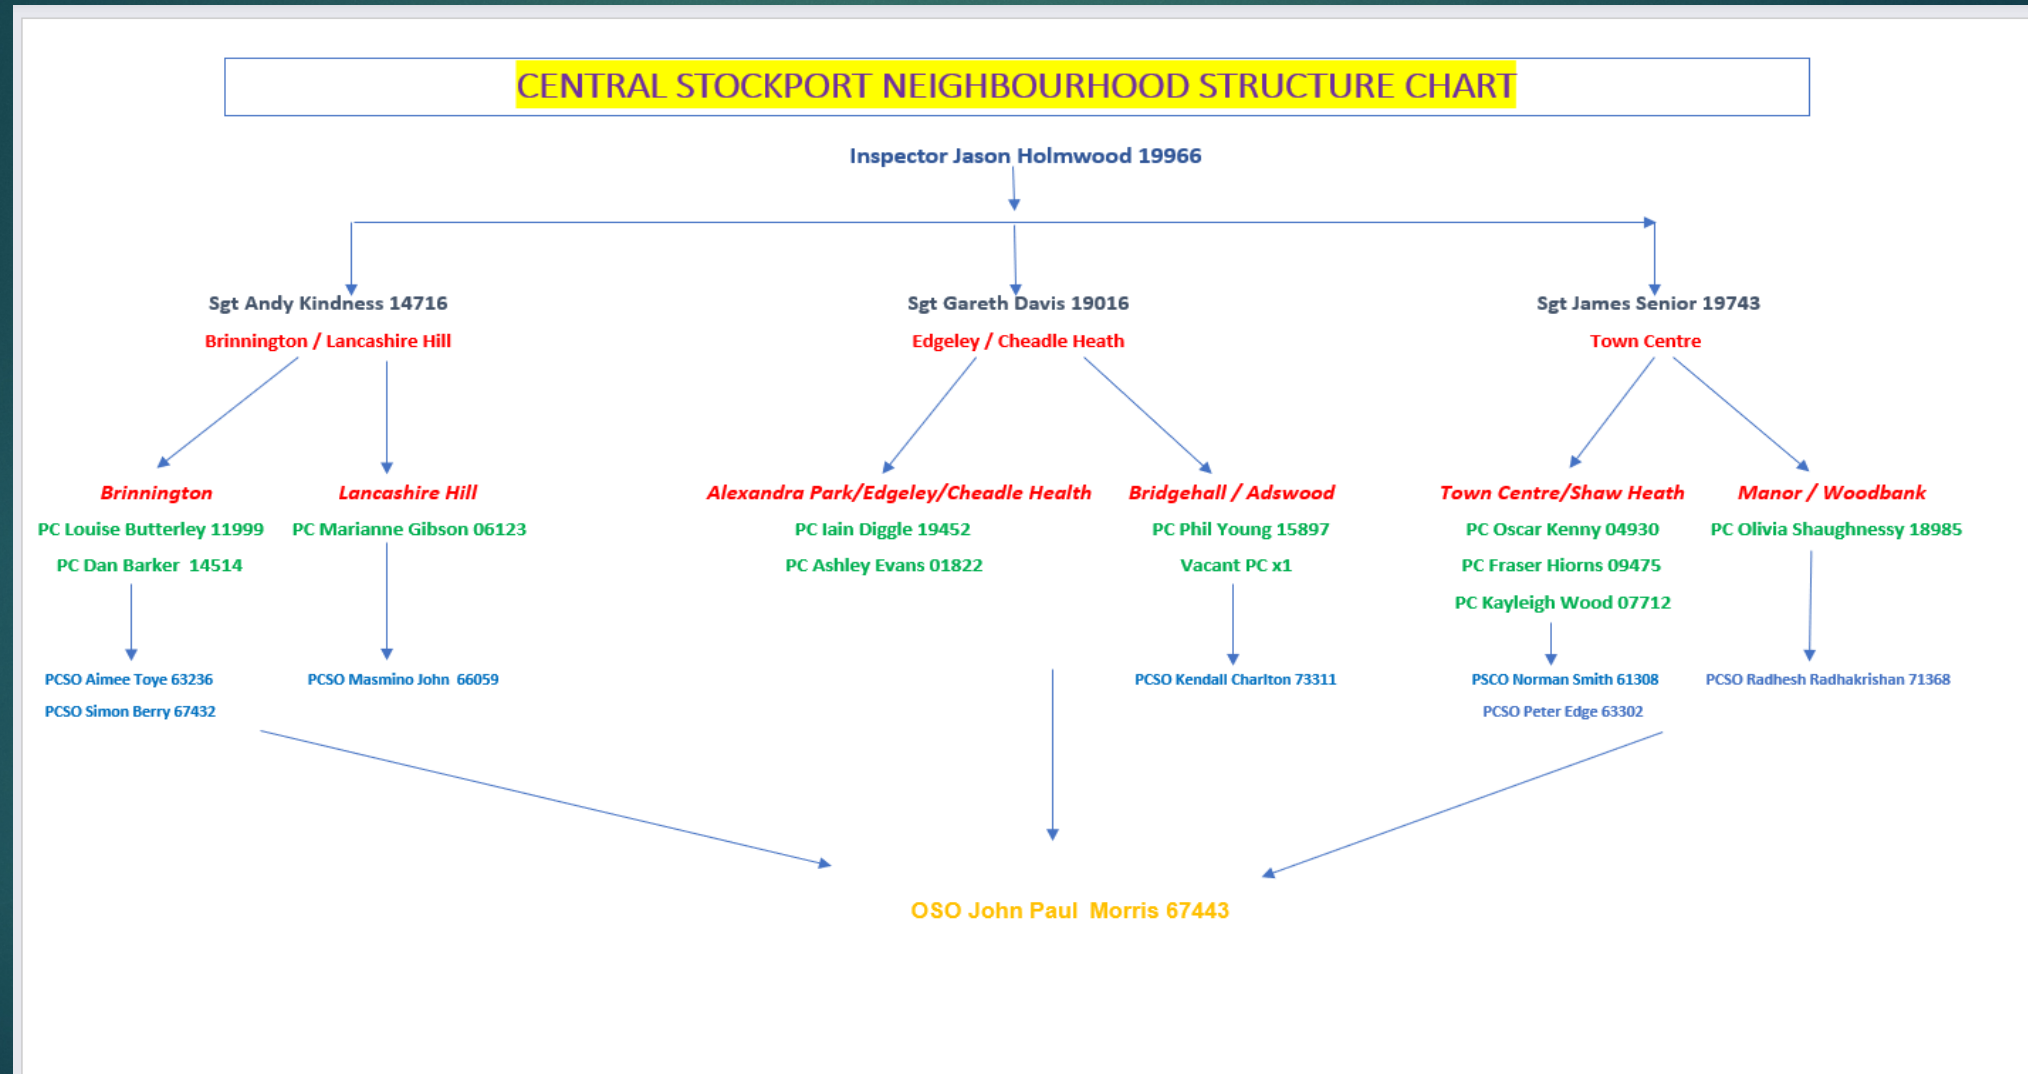

1. Drugs and Associated ASB
2. Burglaries
3. Speeding and Other Road Traffic Offences

CENTRAL STOCKPORT NEIGHBOURHOOD STRUCTURE CHART

GMP ALL RECORDED CRIME

Number of Crimes by Crime Tree Level Four (Highest Volume Contributor)

STOCKPORT ALL RECORDED CRIME

Number of Crimes by Crime Tree Level Four (Highest Volume Contributor)

J1F1 Brinnington
And
J1F2 Lancashire Hill
ALL RECORDED CRIME

J1F1 Brinnington ALL RECORDED CRIME

Number of Crimes by Crime Tree Level Four (Highest Volume Contributor)

J1F2 Lancashire Hill ALL RECORDED CRIME

J1F2 Lancashire Hill “Street Name” Stats

J1F2	LANCASHIRE HILL	THEFT	WELLIINGTON ROAD NORTH	SOUTH REDDISH	SK4 1JB
J1F2	LANCASHIRE HILL	BURGLARY	WELLINGTON ROAD NORTH	SOUTH REDDISH	SK4 1JB
J1F2	LANCASHIRE HILL	DRUG OFFENCES	GORDON STREET	SOUTH REDDISH	SK4 1RR
J1F2	LANCASHIRE HILL	CRIMINAL DAMAGE	GORDON STREET	SOUTH REDDISH	SK4 1RS
J1F2	LANCASHIRE HILL	THEFT	TIVIOT WAY	SOUTH REDDISH	SK1 2BT
J1F2	LANCASHIRE HILL	ROBBERY	LANCASHIRE HILL	SOUTH REDDISH	SK1 1TD
J1F2	LANCASHIRE HILL	VIOLENCE AGAINST THE PERSON	LANCASHIRE HILL	SOUTH REDDISH	SK1 1TD