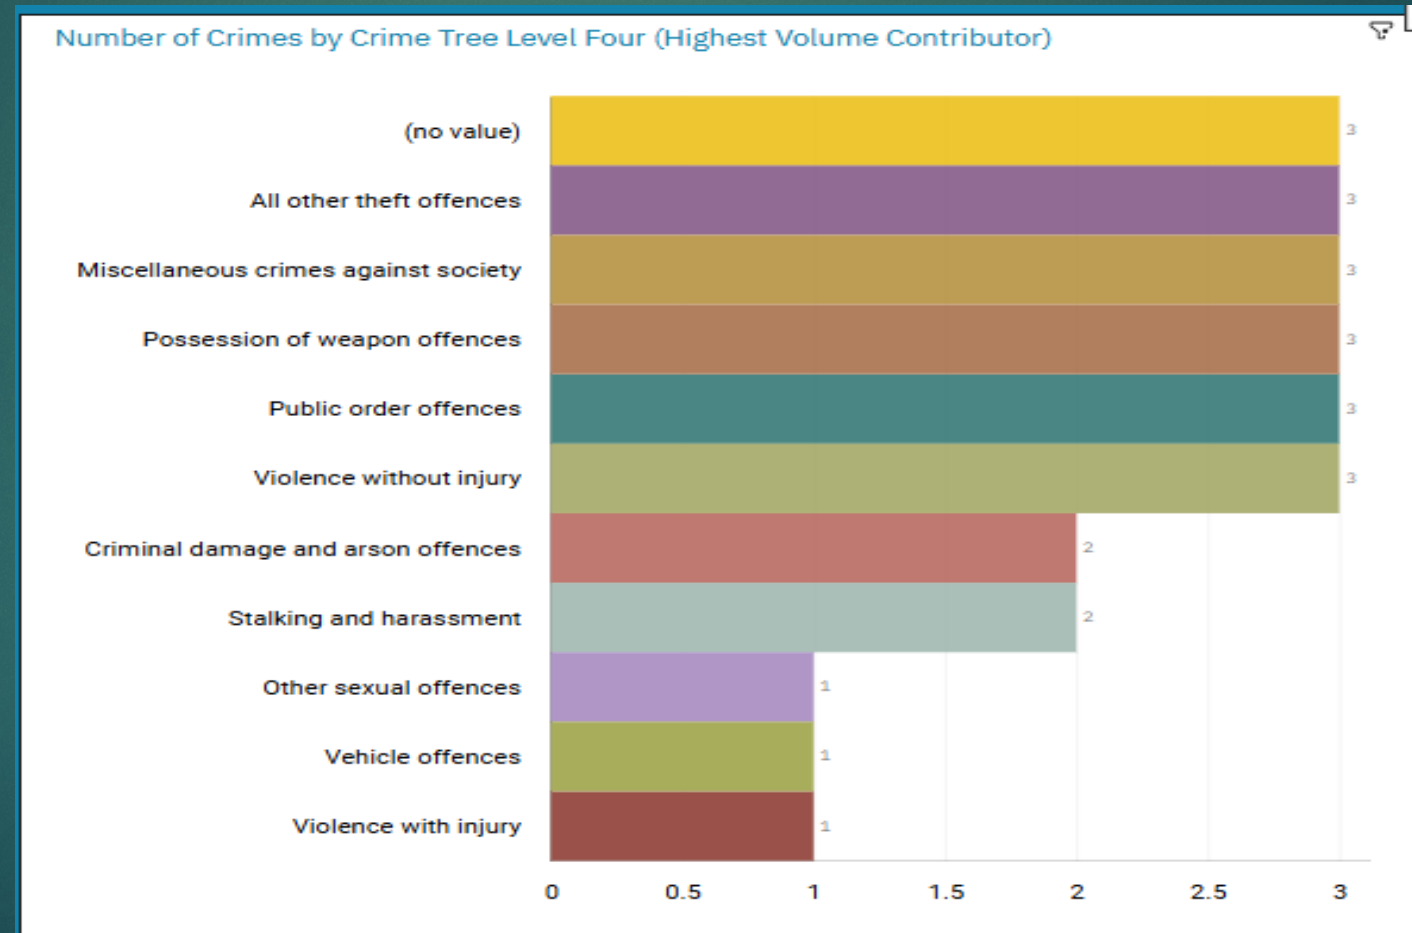

J1B5 Hillgate and Heaviley ALL RECORDED CRIME

J1B5 Hillgate And Heaviley “Street Name” Stats

J1B5	HILLGATE AND HEAVILEY	HARASSMENT	KINNAIRD CRESCENT	OFFERTON	SK1 4EN
J1B5	HILLGATE AND HEAVILEY	HARASSMENT	CHORLTON GROVE	HEAVILEY	SK1 4PT
J1B5	HILLGATE AND HEAVILEY	HARASSMENT	LITTLE STREET	OFFERTON	SK2 5AB
		VIOLENCE AGAINST THE PERSON			
J1B5	HILLGATE AND HEAVILEY		BUXTON ROAD	GREAT MOOR	SK2 7BR
J1B5	HILLGATE AND HEAVILEY	POSSESSION OF WEAPONS OFFENCES	VICTORIA PARK	OFFERTON	SK1 4ER
J1B5	HILLGATE AND HEAVILEY	POSSESSION OF WEAPONS OFFENCES	VICTORIA PARK	OFFERTON	SK1 4ER
J1B5	HILLGATE AND HEAVILEY	VIOLENCE AGAINST THE PERSON	HERBERT CLOSE	OFFERTON	SK2 5GJ
J1B5	HILLGATE AND HEAVILEY	VIOLENCE AGAINST THE PERSON	WARD STREET	HEAVILEY	SK1 3JB
		PUBLIC ORDER			
J1B5	HILLGATE AND HEAVILEY		LOWNDES LANE	OFFERTON	SK2 6DB
J1B5	HILLGATE AND HEAVILEY	POSSESSION OF WEAPON OFFENCES	ST SIMONS CLOSE	OFFERTON	SK2 5AF
J1B5	HILLGATE AND HEAVILEY	VIOLENCE AGAINST THE PERSON	LITTLE STREET	OFFERTON	SK2 5AB
J1B5	HILLGATE AND HEAVILEY	CRIMINAL DAMAGE	HATTESBY LANE	OFFERTON	SK2 5BF
J1B5	HILLGATE AND HEAVILEY	PUBLIC ORDER	HEMPSHAW LANE	OFFERTON	SK1 4QA
J1B5	HILLGATE AND HEAVILEY	VEHICLES OFFENCES	HEMPSHAW LANE	OFFERTON	SK1 4QA
J1B5	HILLGATE AND HEAVILEY	MISCELLANEOUS CRIME AGAINST SOCIETY	HEMPSHAW LANE	OFFERTON	SK1 4QA
J1B5	HILLGATE AND HEAVILEY	CRIMINAL DAMAGE	BARNSELY STREET	OFFERTON	SK1 4EH
J1B5	HILLGATE AND HEAVILEY	THEFT	HEMPSHAW LANE	OFFERTON	SK1 4LG
J1B5	HILLGATE AND HEAVILEY	THEFT	HULME STREET	OFFERTON	SK1 4PR
J1B5	HILLGATE AND HEAVILEY	PUBLIC ORDER	STRAWBERRY AVENUE	STOCKPORT	SK1 3FU
J1B5	HILLGATE AND HEAVILEY	MISCELLANEOUS CRIME AGAINST SOCIETY	BUXTON ROAD	GREAT MOOR	SK2 7BS
J1B5	HILLGATE AND HEAVILEY	VIOLENCE AGAINST THE PERSON	HEMPSHAW LANE	OFFERTON	SK2 5SU
J1B5	HILLGATE AND HEAVILEY	CRIMINAL DAMAGE	HALL STREET	OFFERTON	SK1 4DA