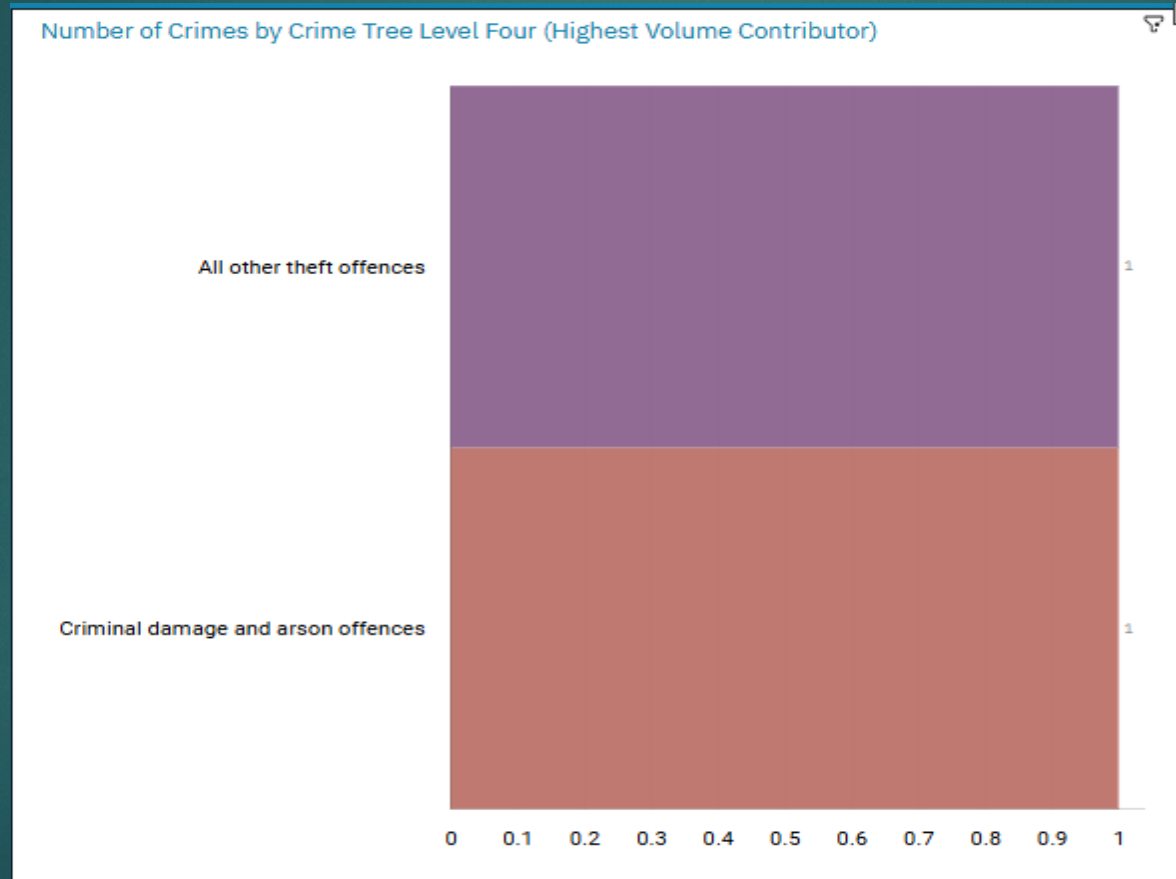

J1C6 Cheadle Heath ALL RECORDED CRIME