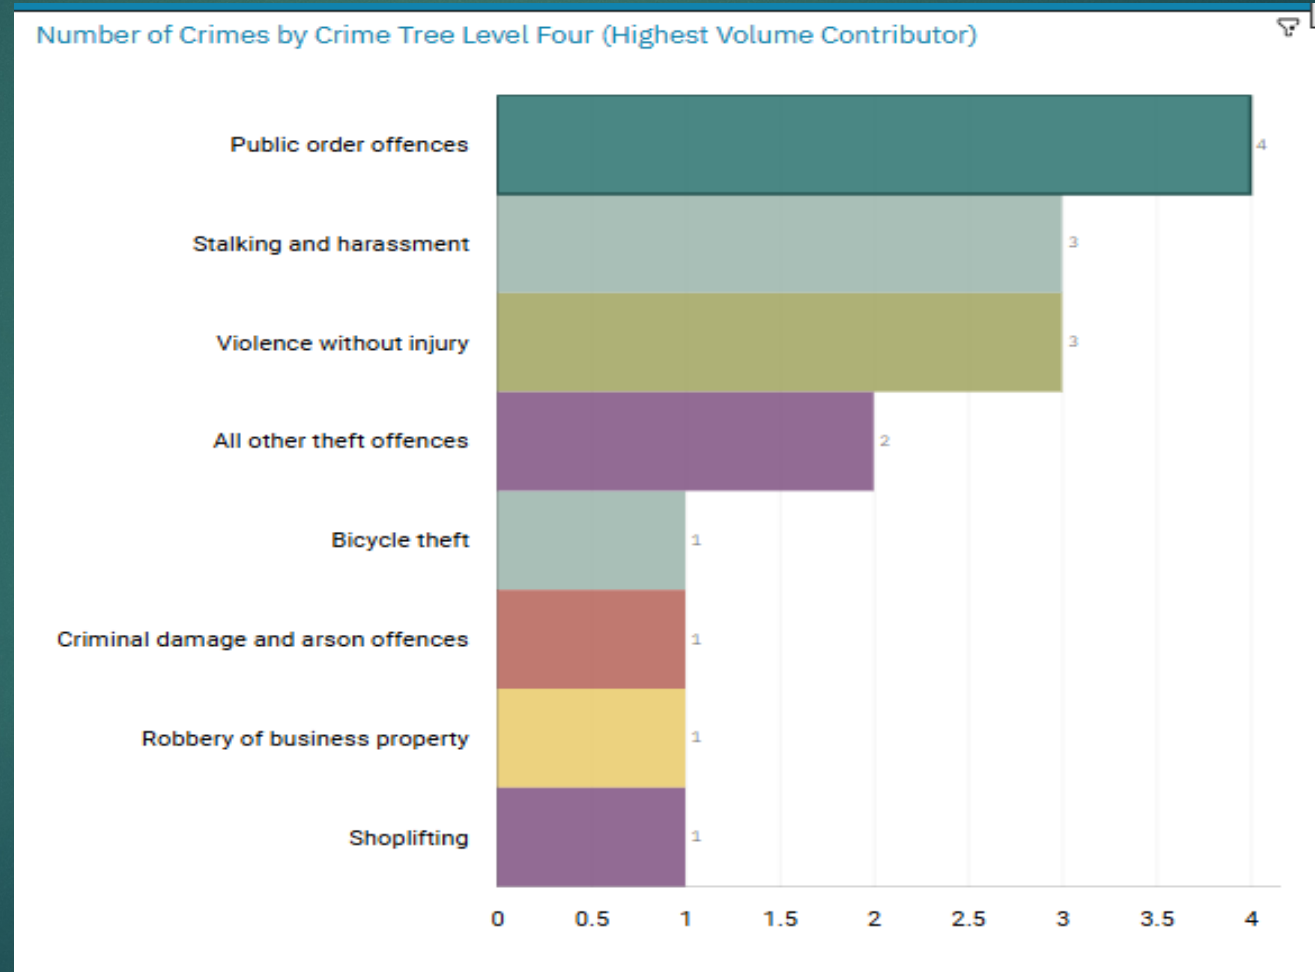

J1C5 Edgeley ALL RECORDED CRIME