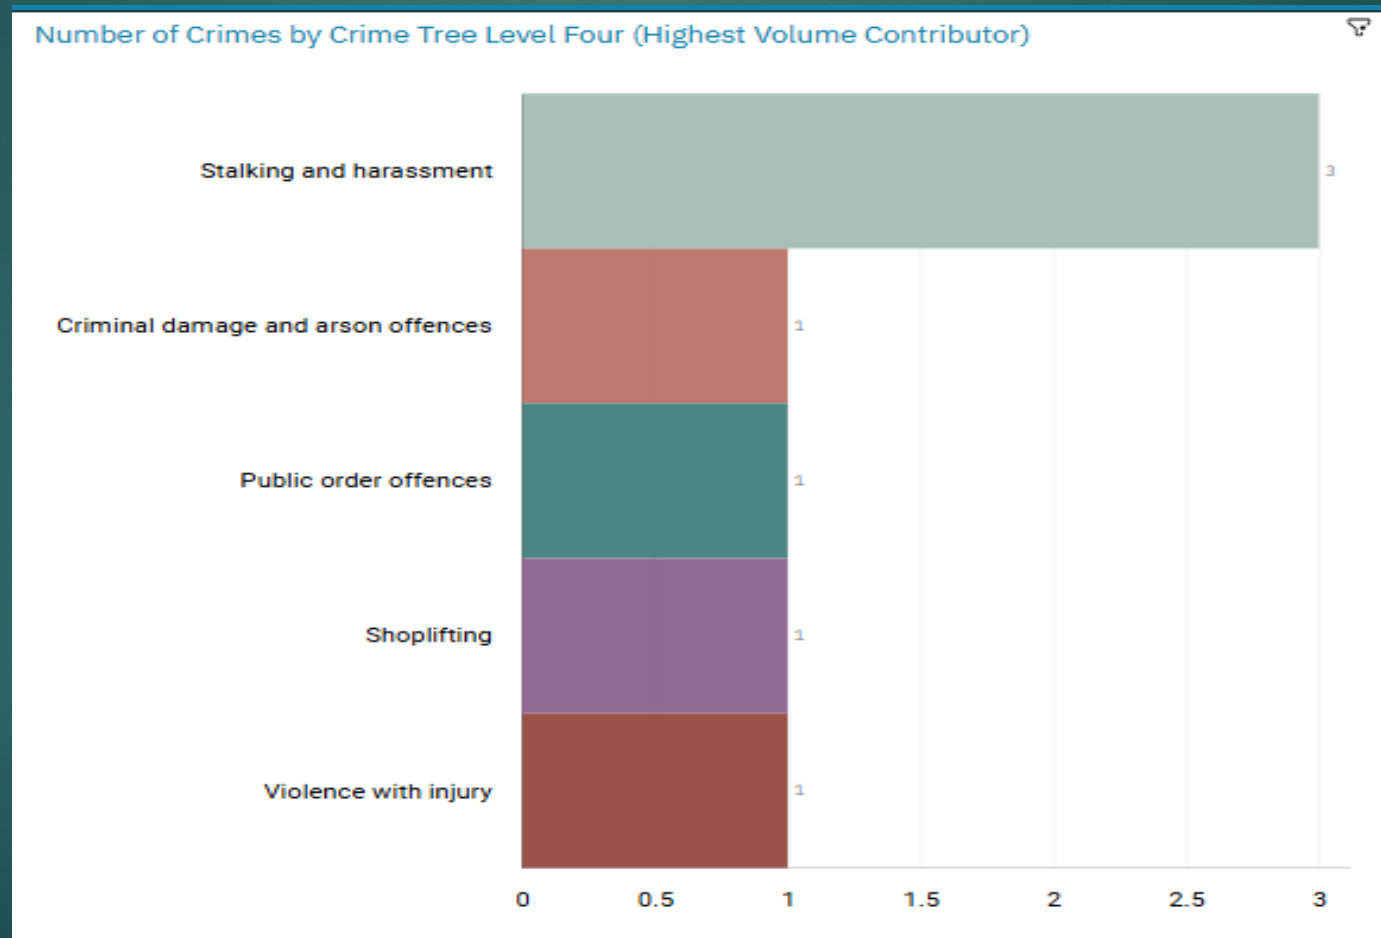

J1B4 Woodbank ALL RECORDED CRIME