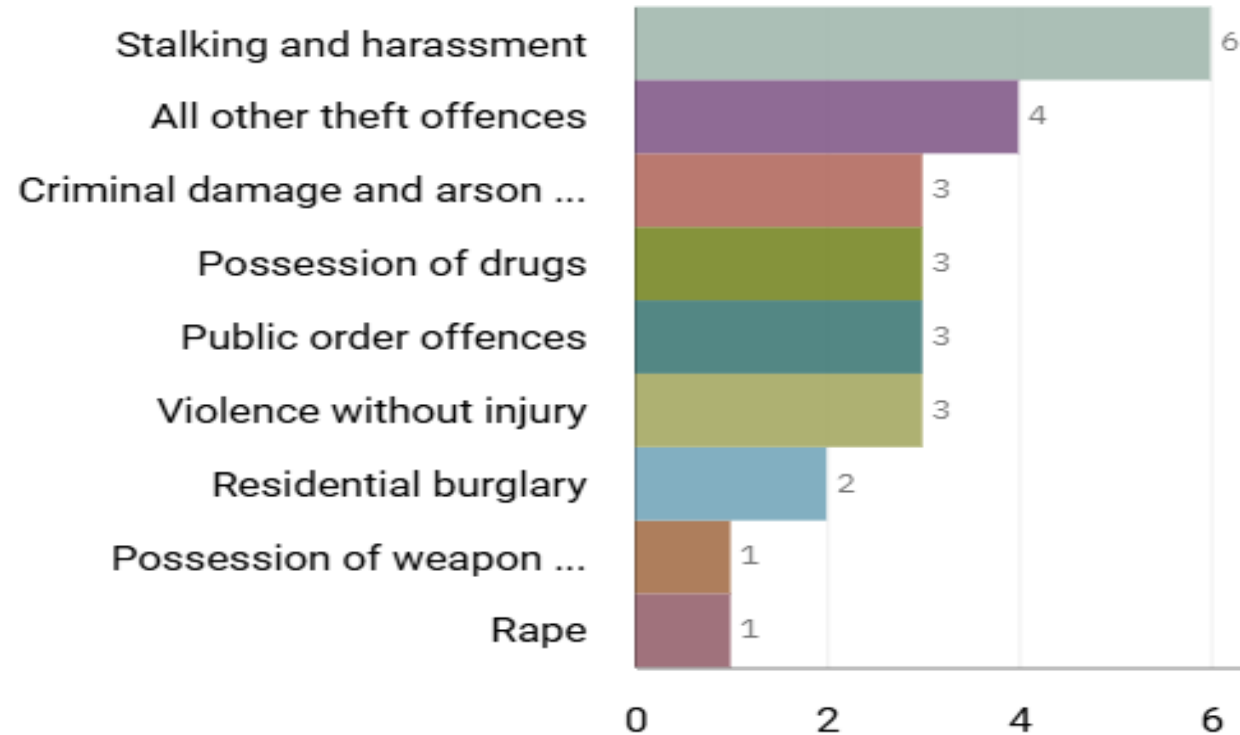

1. Drugs and Associated ASB
2. Burglaries
3. Speeding and Other Road Traffic Offences

CENTRAL STOCKPORT NEIGHBOURHOOD STRUCTURE CHART

GMP ALL RECORDED CRIME

Number of Crimes by Crime Tree Level Four (Highest Volume Contributor)

STOCKPORT ALL RECORDED CRIME

Number of Crimes by Crime Tree Level Four (Highest Volume Contributor)

J1F1 Brinnington
And
J1F2 Lancashire Hill
ALL RECORDED CRIME

J1F1 Brinnington ALL RECORDED CRIME

Number of Crimes by Crime Tree Level Four (Highest Volume Contributor)