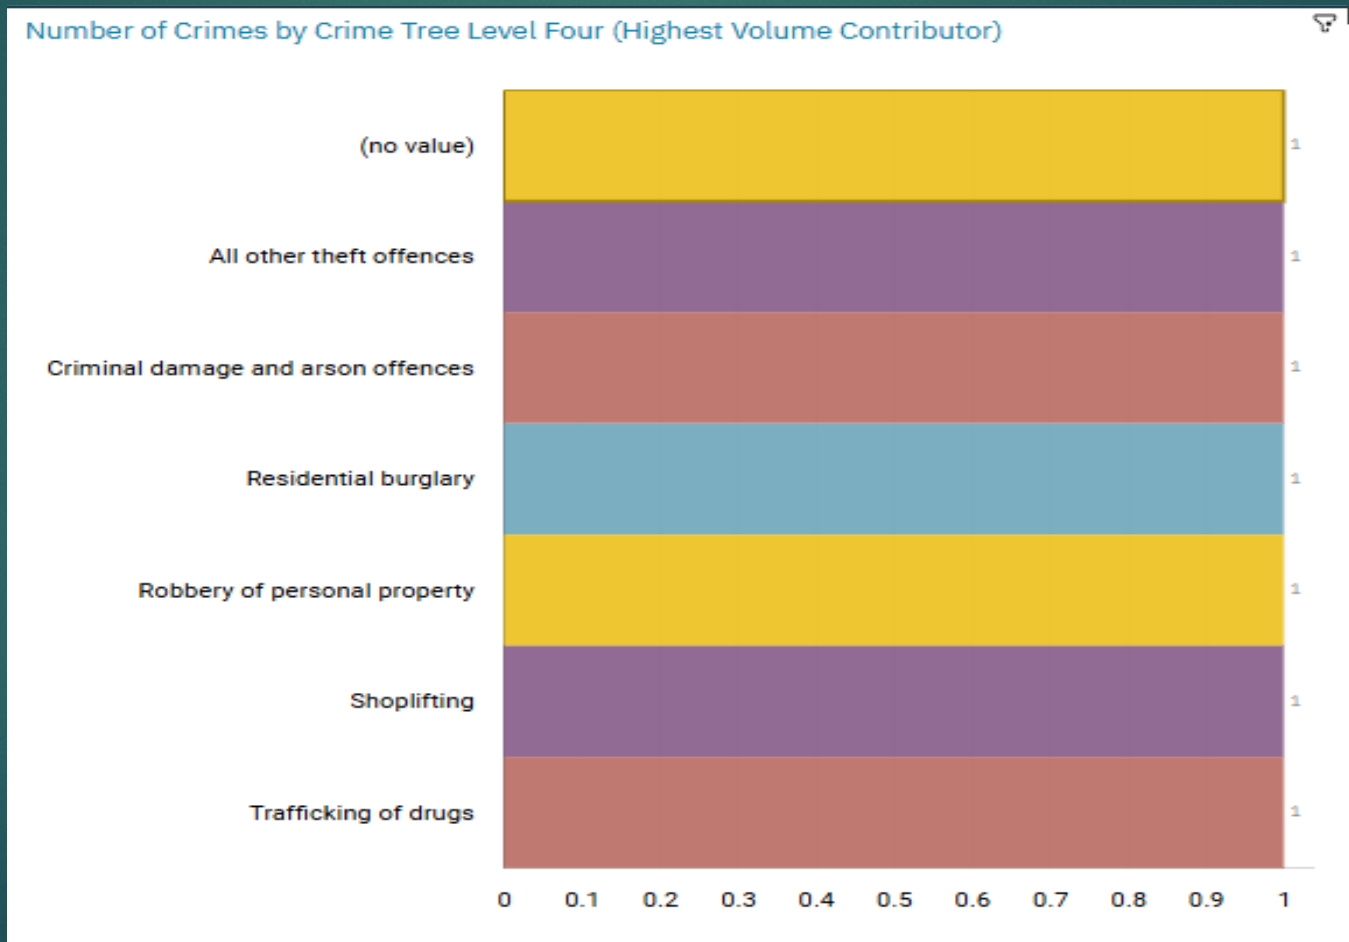

J1F2 Lancashire Hill ALL RECORDED CRIME