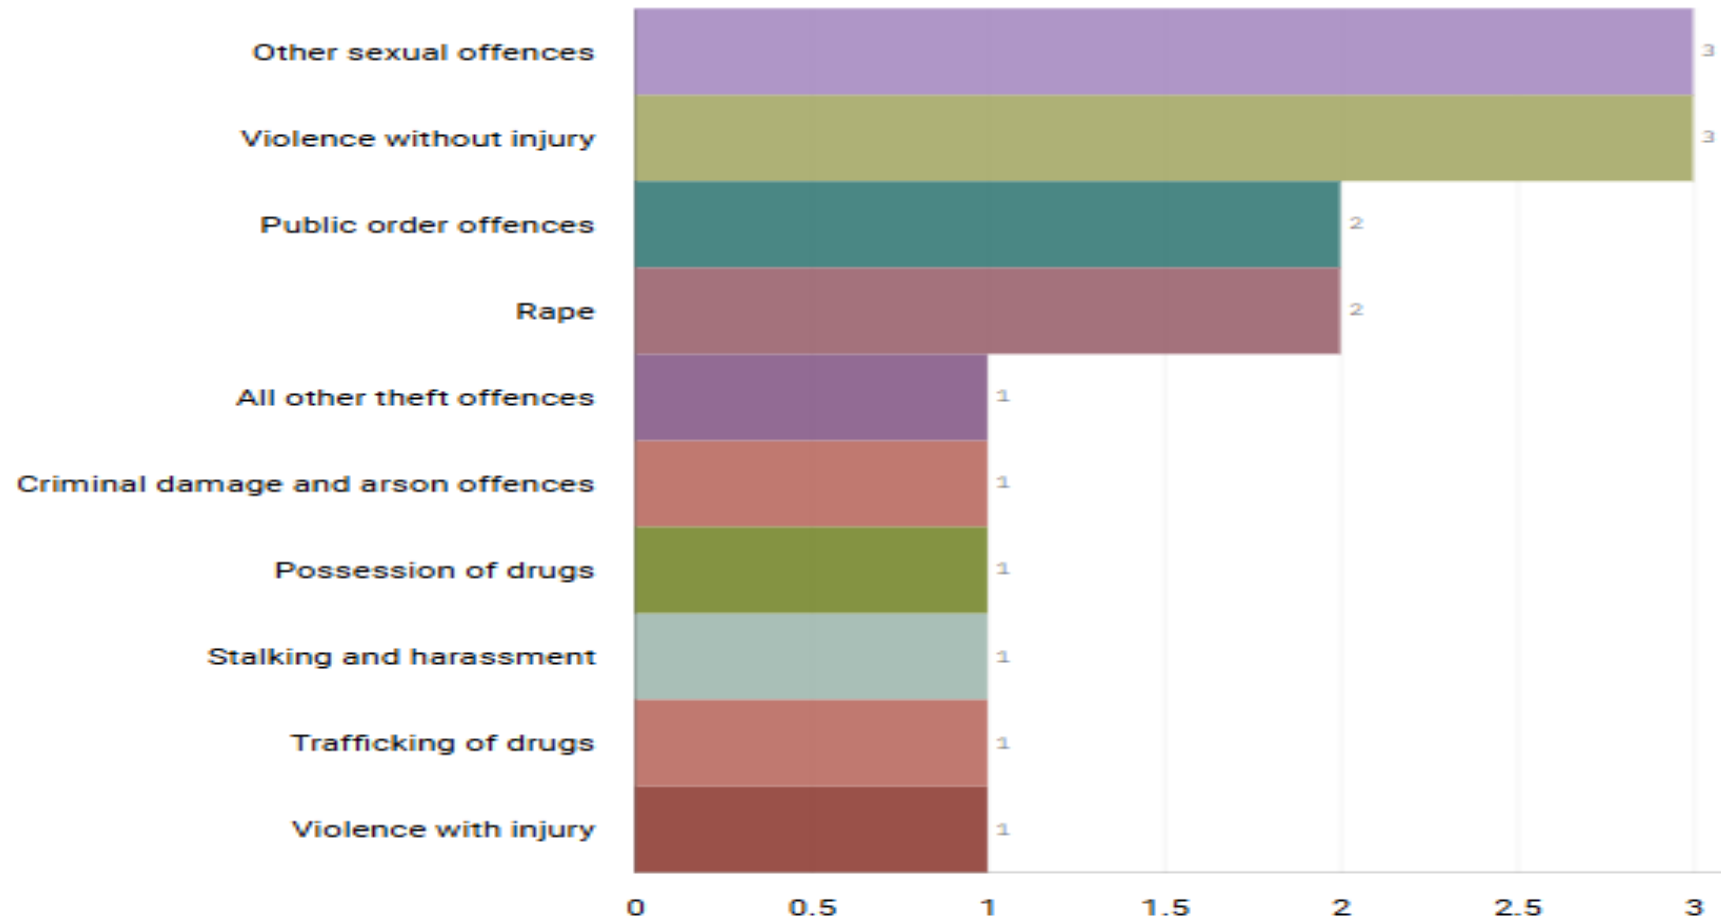

Number of Crimes by Crime Tree Level Four (Highest Volume Contributor)

J1K1 Adswood “Street Name” Stats

J1K1	ADSWOOD	DRUG OFFENCES	ASTBURY CRESCENT	ADSWOOD	SK3 8NB
J1K1	ADSWOOD	DRUG OFFENCES	CHELFORD GROVE	ADSWOOD	SK3 8LX
J1K1	ADSWOOD	VIOLENCE AGAINST THE PERSON	ADSWOOD ROAD	ADSWOOD	SK3 9NA
J1K1	ADSWOOD	VIOLENCE AGAINST THE PERSON	MARTON GREEN	ADSWOOD	SK3 8LT
J1K1	ADSWOOD	PUBLIC ORDER	CUDDLINGTON CRESCENT	ADSWOOD	SK3 8LX
J1K1	ADSWOOD	PUBLIC ORDER	TARPORLEY CLOSE	ADSWOOD	SK3 8NE
J1K1	ADSWOOD	VIOLENCE AGAINST THE PERSON	CLOVER AVENUE	ADSWOOD	SK3 8QA
J1A1	ADSWOOD	VIOLENCE AGAINST THE PERSON	PETERSBURG ROAD	EDGELEY	SK3 9QY