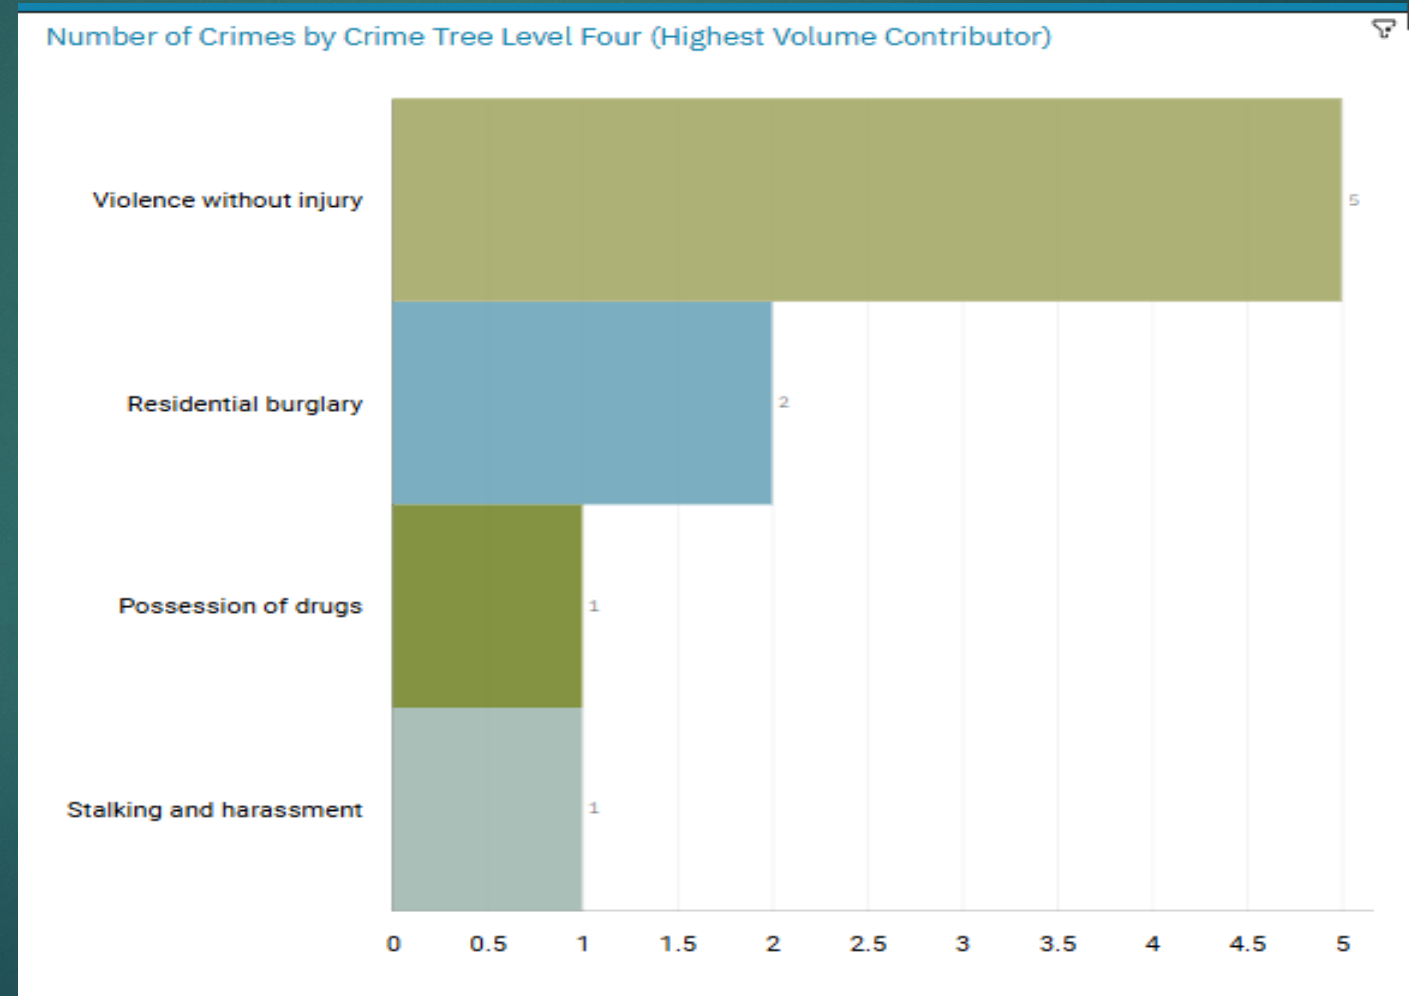

STOCKPORT ALL RECORDED CRIME

Number of Crimes by Crime Tree Level Four (Highest Volume Contributor)

J1F1 Brinnington
And
J1F2 Lancashire Hill
ALL RECORDED CRIME

J1F1 Brinnington ALL RECORDED CRIME

Number of Crimes by Crime Tree Level Four (Highest Volume Contributor)

J1C4 ALEXANDRA PARK

J1C5 EDGELEY

J1C6 CHEADLE HEATH

J1K1 BRIDGEHALL & J1K2 ADSWOOD

ALL RECORDED CRIME

J1C4 Alexandra Park ALL RECORDED CRIME

J1C4 Alexandra Park "Street Name" Stats

J1C4	ALEXANDRA PARK	DRUG OFFENCES	JENNINGS STREET	EDGELEY	SK3 9BX
J1C4	ALEXANDRA PARK	VIOLENCE AGAINST THE PERSON	JENNINGS STREET	EDGELEY	SK3 9BX
J1C4	ALEXANDRA PARK	VIOLENCE AGAINST THE PERSON	HARDCASTLE ROAD	EDGELEY	SK3 9DD
J1C4	ALEXANDRA PARK	VIOLENCE AGAINST THE PERSON	HARDCASTLE ROAD	EDGELEY	SK3 9DD
J1C4	ALEXANDRA PARK	BURGLARY	CHEADLE OLD ROAD	EDGELEY	SK3 9RQ
J1C4	ALEXANDRA PARK	BURGLARY	CASTLE STREET	EDGELEY	SK3 9JH
J1C4	ALEXANDRA PARK	VIOLENCE AGAINST THE PERSON	THE CIRCULT	EDGELEY	SK3 9RN
J1C4	ALEXANDRA PARK	VIOLENCE AGAINST THE PERSON	SHAFTESBURY ROAD	CHEADLE HEATH	SK3 0SH
J1C4	ALEXANDRA PARK	VIOLENCE AGAINST THE PERSON	CHEADLE OLD ROAD	EDGELEY	SK3 9RH

Number of Crimes by Crime Tree Level Four (Highest Volume Contributor)

J1K1 Adswood “Street Name” Stats

J1K1	ADSWOOD	DRUG OFFENCES	ASTBURY CRESCENT	ADSWOOD	SK3 8NB
J1K1	ADSWOOD	DRUG OFFENCES	CHELFORD GROVE	ADSWOOD	SK3 8LX
J1K1	ADSWOOD	VIOLENCE AGAINST THE PERSON	ADSWOOD ROAD	ADSWOOD	SK3 9NA
J1K1	ADSWOOD	VIOLENCE AGAINST THE PERSON	MARTON GREEN	ADSWOOD	SK3 8LT
J1K1	ADSWOOD	PUBLIC ORDER	CUDDLINGTON CRESCENT	ADSWOOD	SK3 8LX
J1K1	ADSWOOD	PUBLIC ORDER	TARPORLEY CLOSE	ADSWOOD	SK3 8NE
J1K1	ADSWOOD	VIOLENCE AGAINST THE PERSON	CLOVER AVENUE	ADSWOOD	SK3 8QA
J1A1	ADSWOOD	VIOLENCE AGAINST THE PERSON	PETERSBURG ROAD	EDGELEY	SK3 9QY