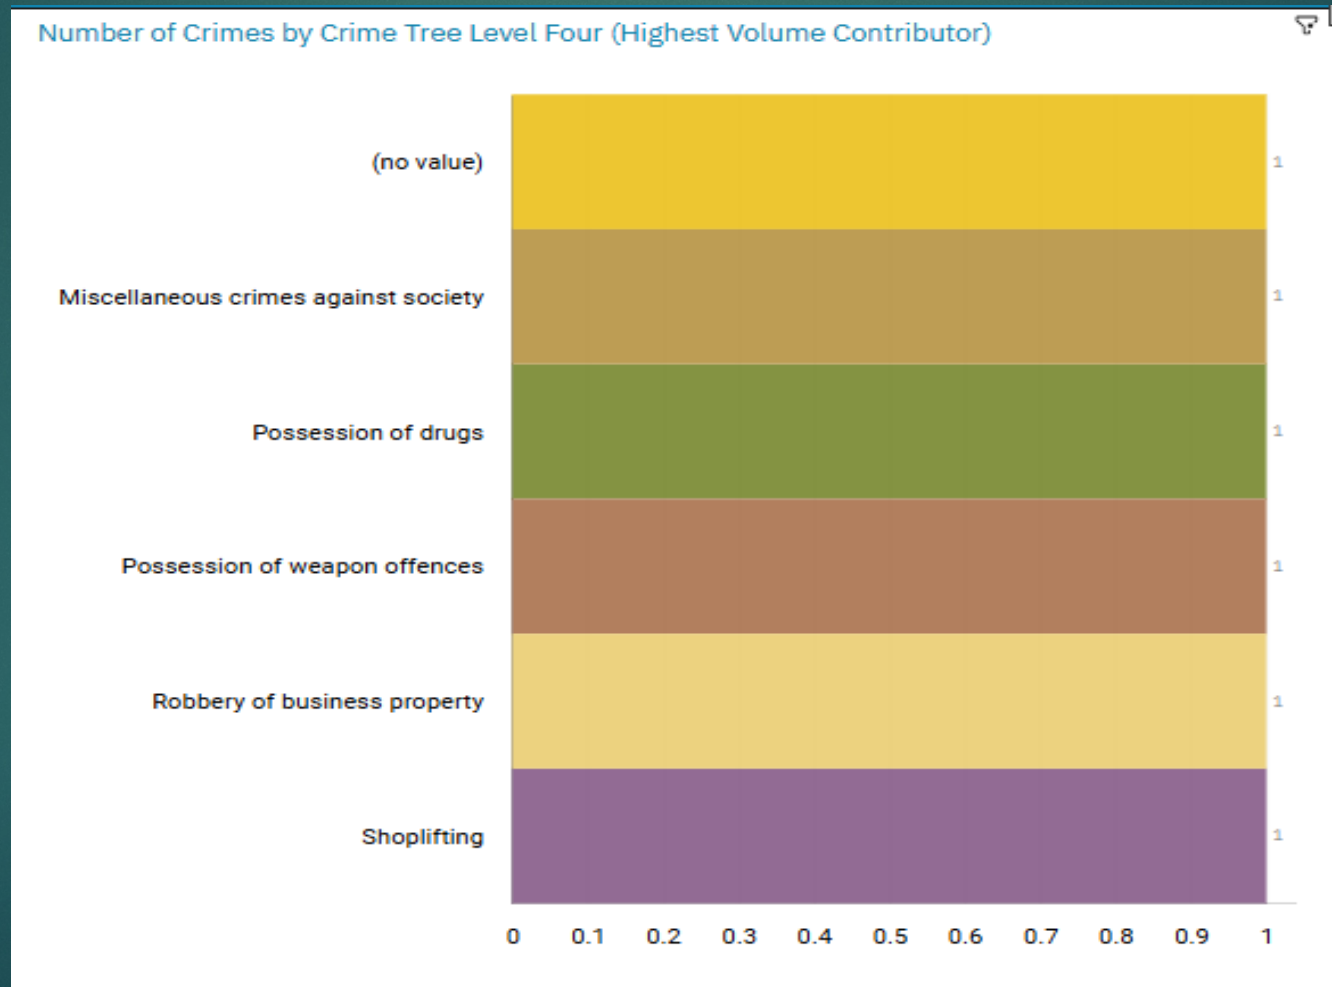

J1A2 Peel Centre ALL RECORDED CRIME