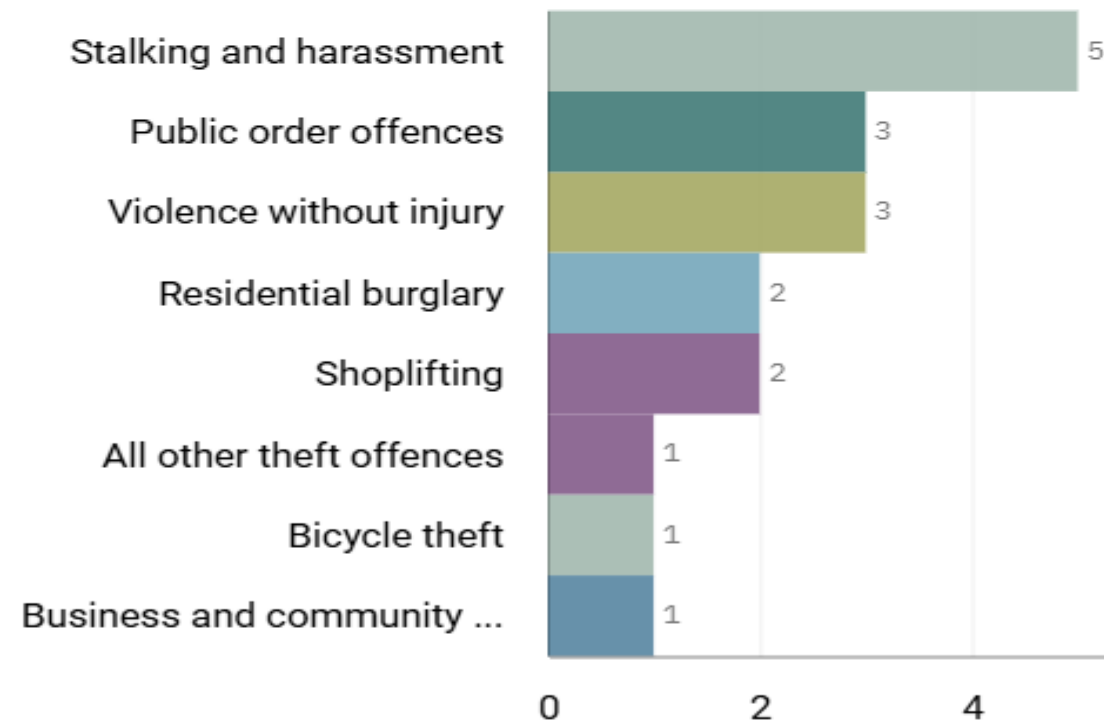

# J1A3 Shaw Heath "Street Name" Stats

J1A3	SHAW HEATH	POSSESSION OF WEAPONS	HEATHLAND TERRACE	CALE GREEN	SK3 8DU
J1A3	SHAW HEATH	POSSESSION OF WEAPONS	HEATHLAND TERRACE	CALE GREEN	SK3 8DU
J1A3	SHAW HEATH	CRIMINAL DAMAGE	CHESWORTH CLOSE	STOCKPORT	SK3 1NT
J1A3	SHAW HEATH	PUBLIC ORDER	WATERLOO ROAD	STOCKPORT	SK1 3BD
J1A3	SHAW HEATH	BURGLARY	CHURCHGATE	STOCKPORT	SK1 1YG
J1A3	SHAW HEATH	CRIMINAL DAMAGE	EDWARD STREET	STOCKPORT	SK1 3XW
J1A3	SHAW HEATH	VIOLENCE AGAINST THE PERSON	JUNCTION ROAD	STOCKPORT	SK1 3UD
J1A3	SHAW HEATH	PIUBLIC ORDER	RECTORY FIELDS	STOCKPORT	SK1 4BX
J1A3	SHAW HEATH	POSSESSION OF WEAPONS	MIDDLE HILLGATE	STOCKPORT	SK1 3AY
J1A3	SHAW HEATH	VIOLENCE AGAINST THE PERSON	MIDDLE HILLGATE	STOCKPORT	SK1 3AY
J1A3	SHAW HEATH	SHOPLIFTING	NEWBRIDGE LANE	STOCKPORT	SK1 2NA
J1A3	SHAW HEATH	VIOLENCE AGAINST THE PERSON	NEWBRIDGE LANE	STOCKPORT	SK1 2NA
J1A3	SHAW HEATH	BURGLARY	CHURCHGATE	STOCKPORT	SK1 1YG
J1A3	SHAW HEATH	VIOLENCE AGAINST THE PERSON	MERSEYWAY	STOCKPORT	SK1 1PN
J1A3	SHAW HEATH	PUBLIC ORDER	WELLINGTON ROAD SOUTH	STOCKPORT	SK1 3SS

# J1B4 Woodbank ALL RECORDED CRIME

## J1B5 Hillgate and Heaviley ALL RECORDED CRIME

Number of Crimes by Crime Tree Level Four (Highest Volume Contributor)