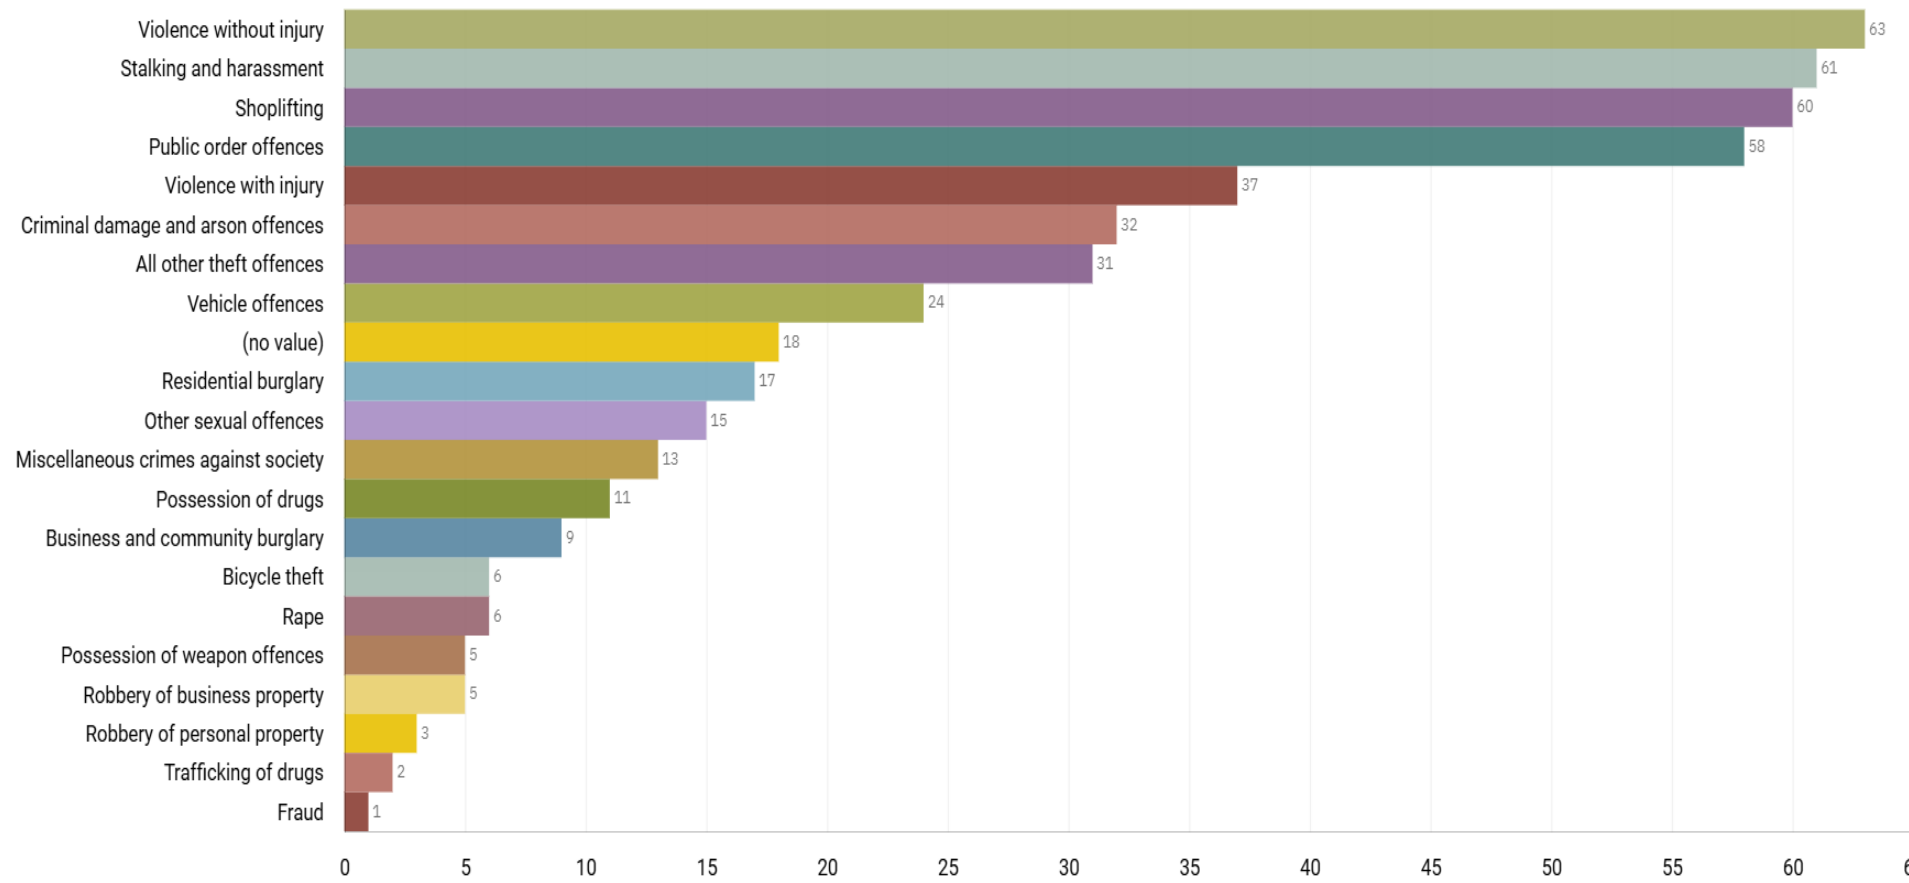

# GMP ALL RECORDED CRIME

Number of Crimes by Crime Tree Level Four (Highest Volume Contributor)

# STOCKPORT ALL RECORDED CRIME

Number of Crimes by Crime Tree Level Four (Highest Volume Contributor)

**J1F1 Brinnington**  
**And**  
**J1F2 Lancashire Hill**  
**ALL RECORDED CRIME**