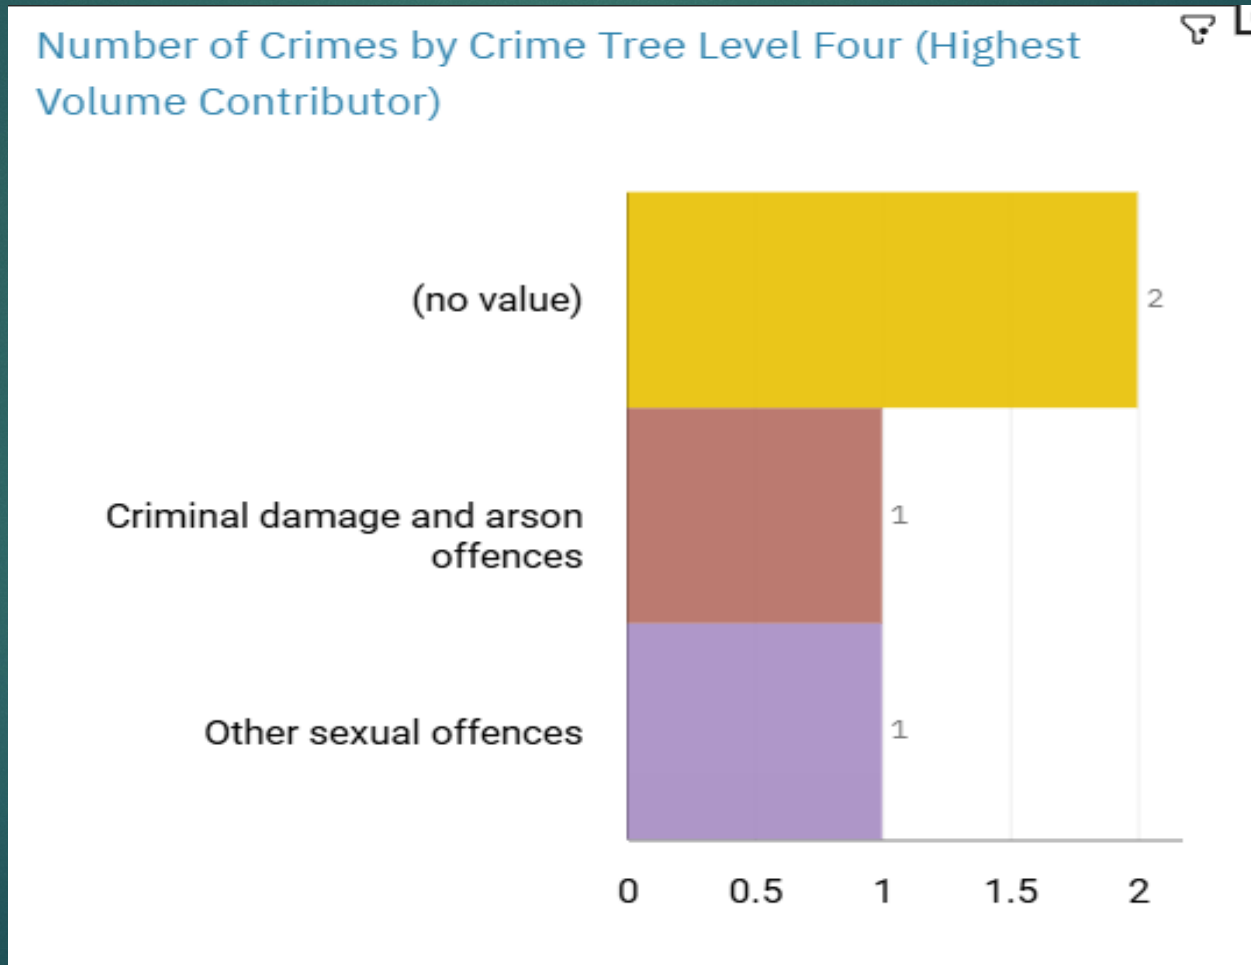

J1B4 Woodbank ALL RECORDED CRIME