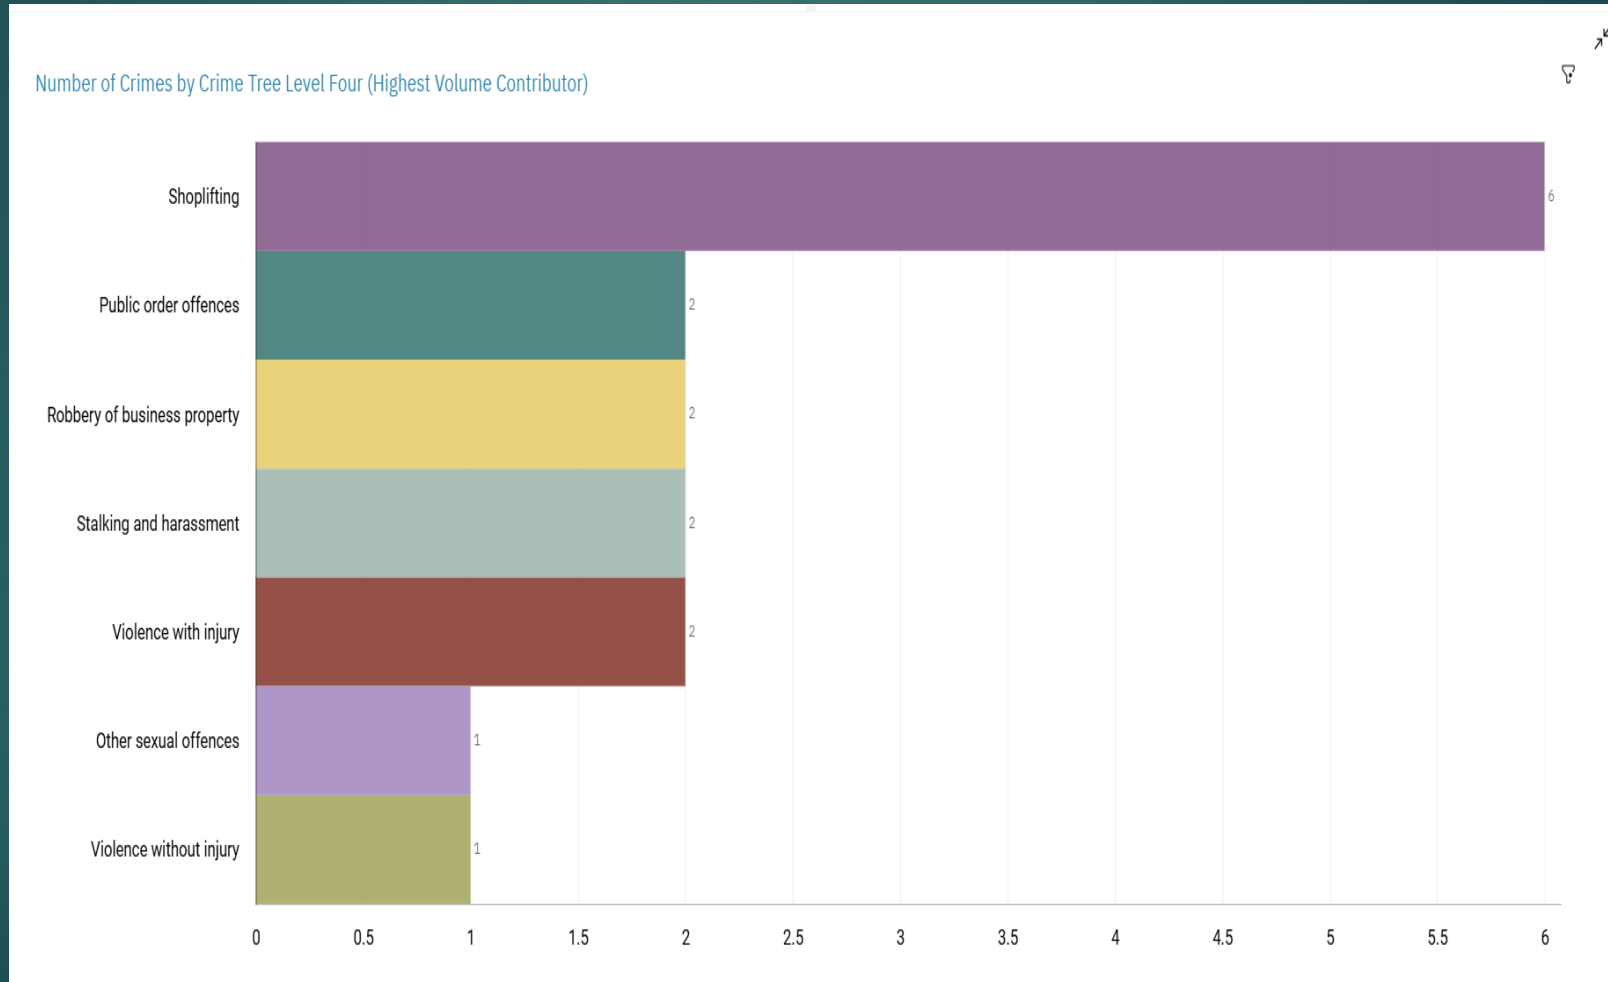

J1C5 Edgeley ALL RECORDED CRIME