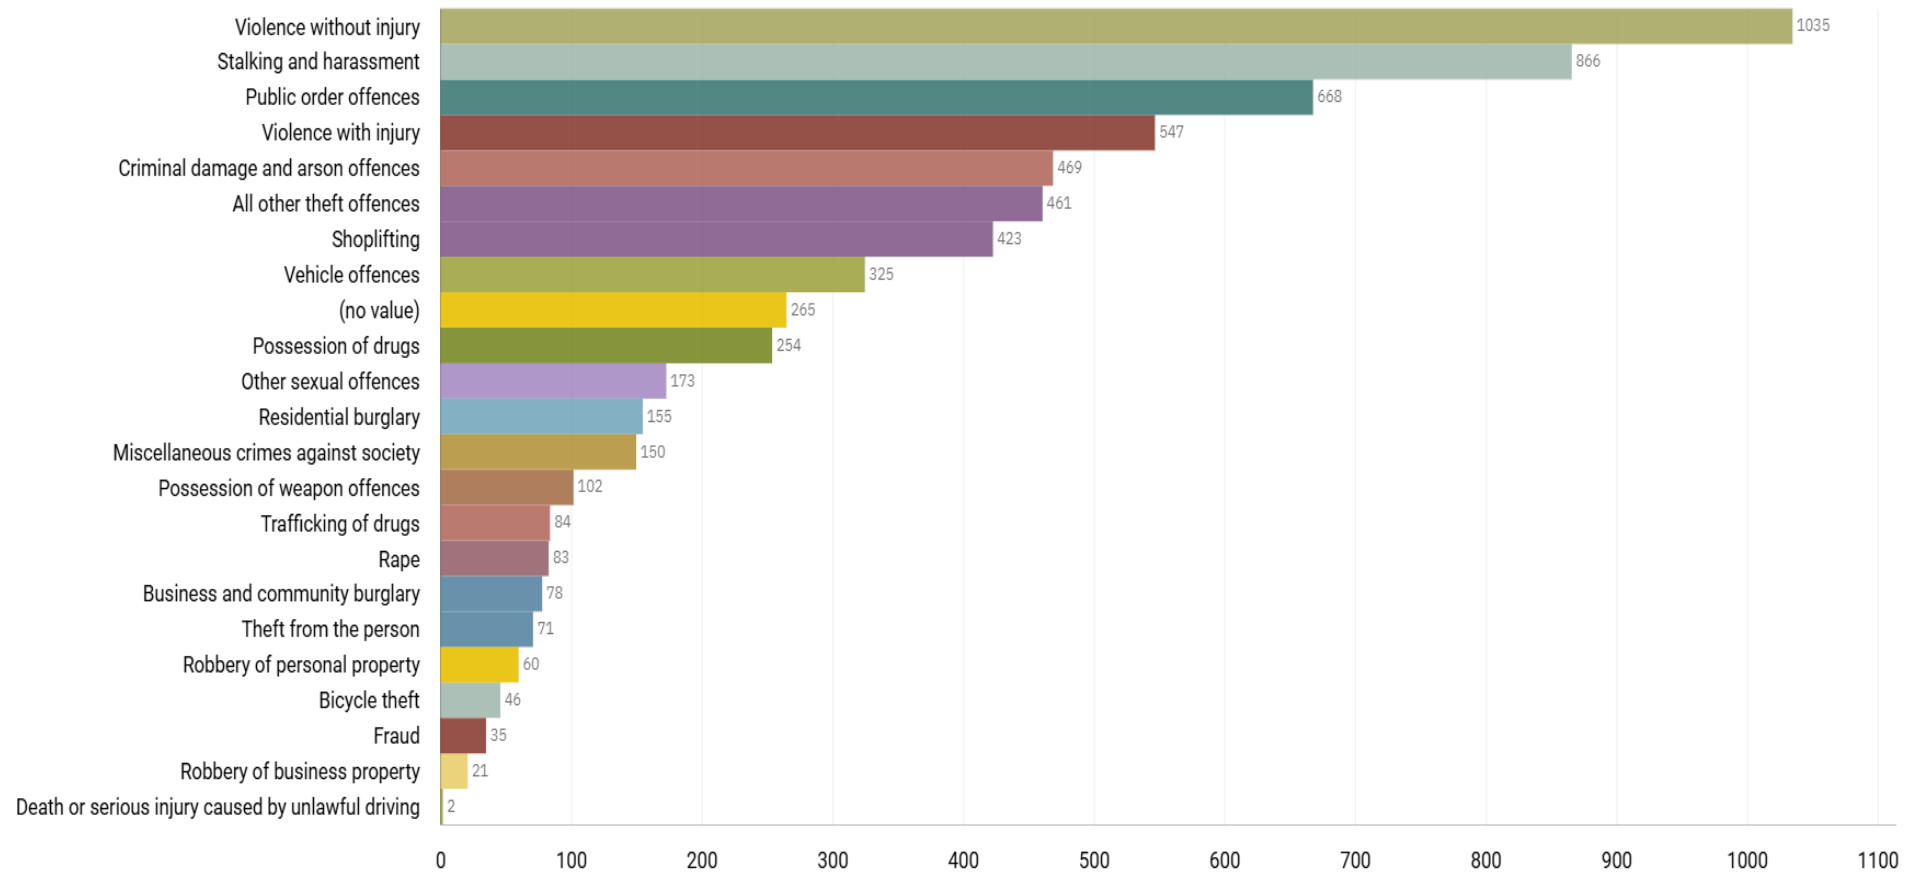

GMP ALL RECORDED CRIME

Number of Crimes by Crime Tree Level Four (Highest Volume Contributor)