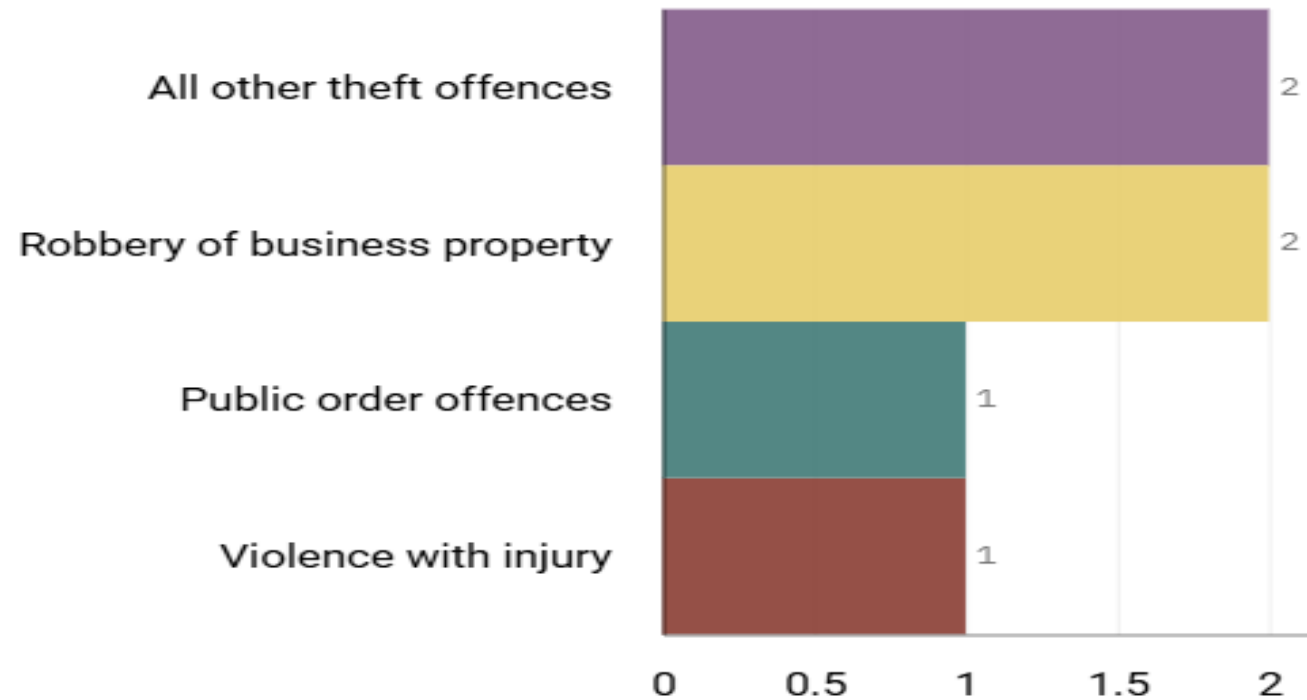

J1A2 Peel Centre ALL RECORDED CRIME

Number of Crimes by Crime Tree Level Four (Highest Volume Contributor)