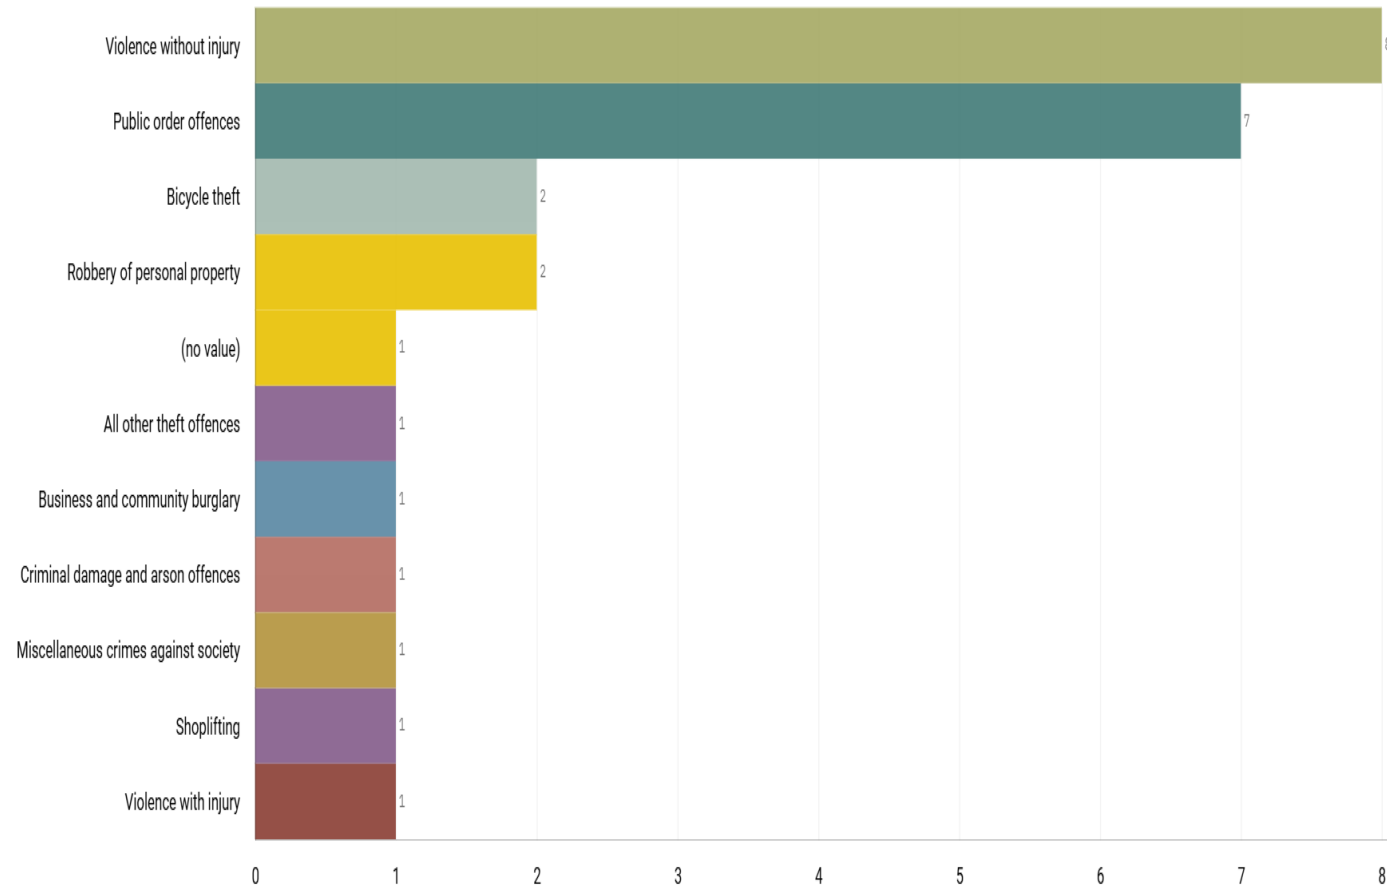

**J1A1 TOWN CENTRE**

**J1A2 PEEL CENTRE**

**J1A3 SHAW HEATH**

**J1B4 WOODBANK, J1B5 HILLGATE  
AND HEAVILEY**

**ALL RECORDED CRIME**

# J1A1 Town Centre ALL RECORDED CRIME

Number of Crimes by Crime Tree Level Four (Highest Volume Contributor)