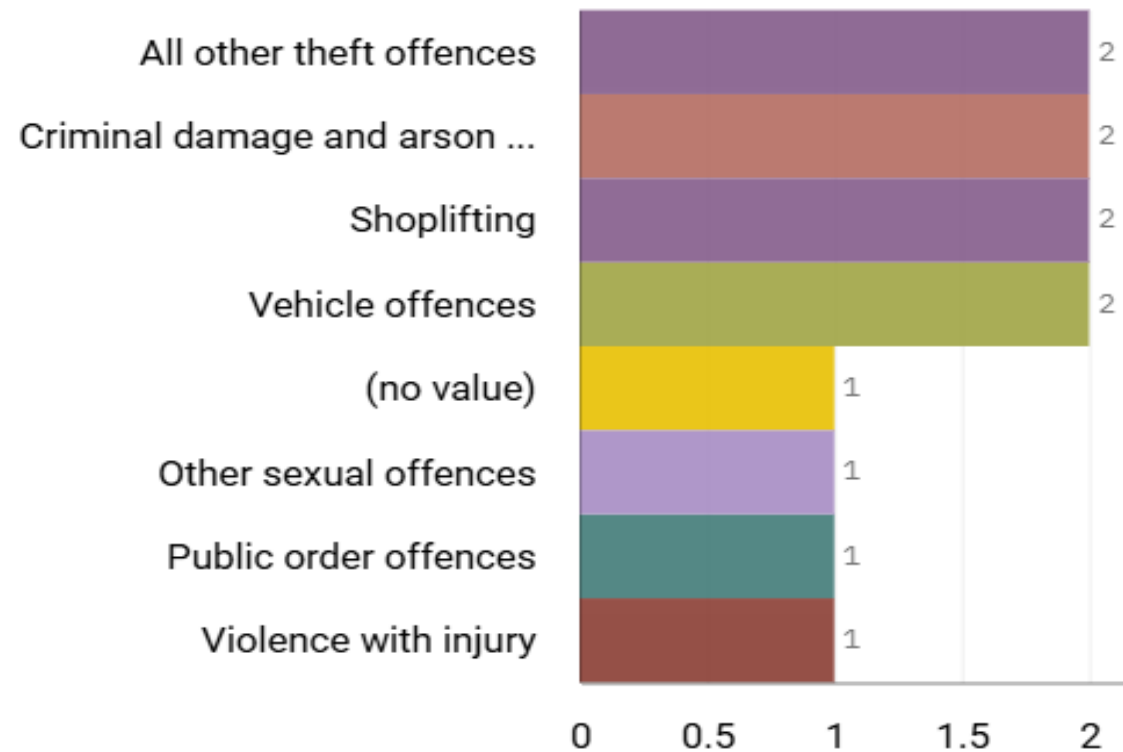

J1F2 Lancashire Hill ALL RECORDED CRIME

Number of Crimes by Crime Tree Level Four (Highest Volume Contributor)