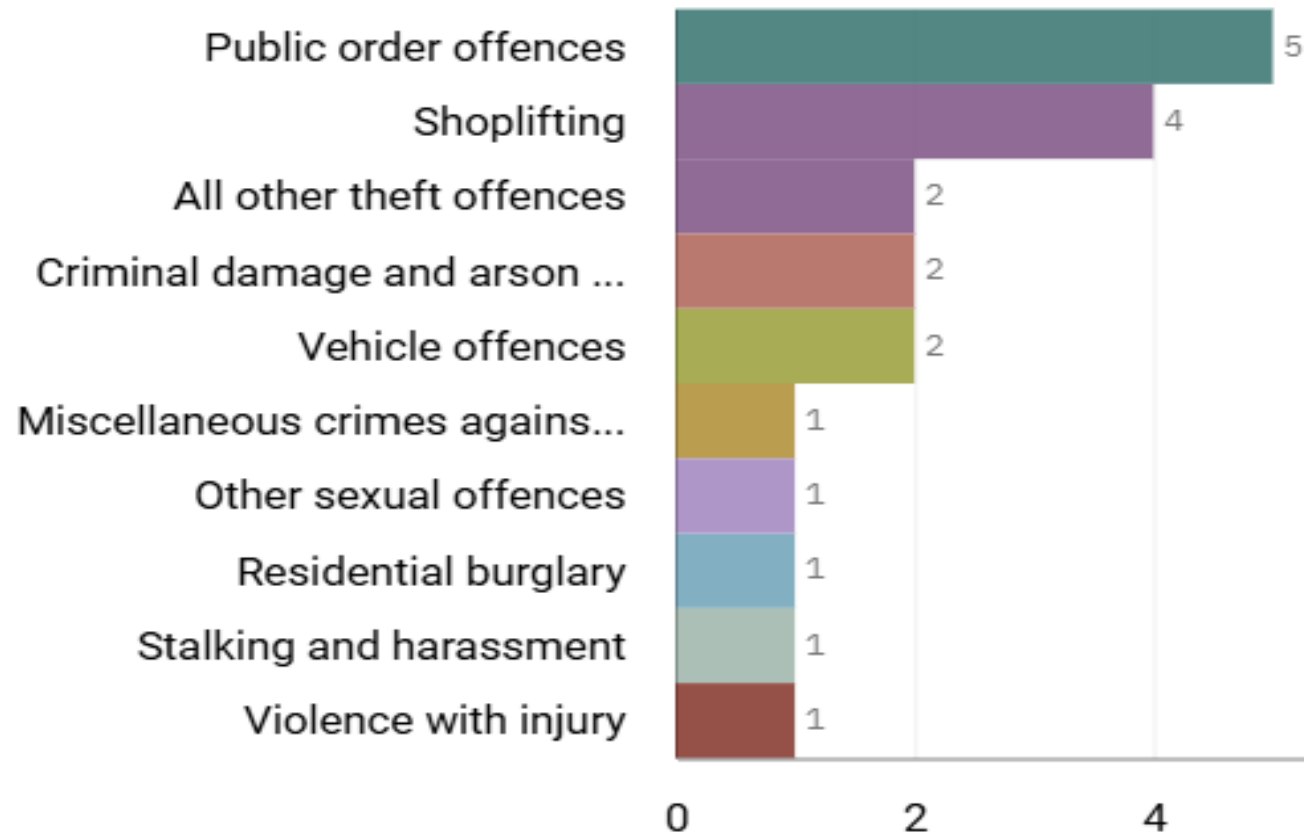

J1K2 Bridgehall ALL RECORDED CRIME

Number of Crimes by Crime Tree Level Four (Highest Volume Contributor)