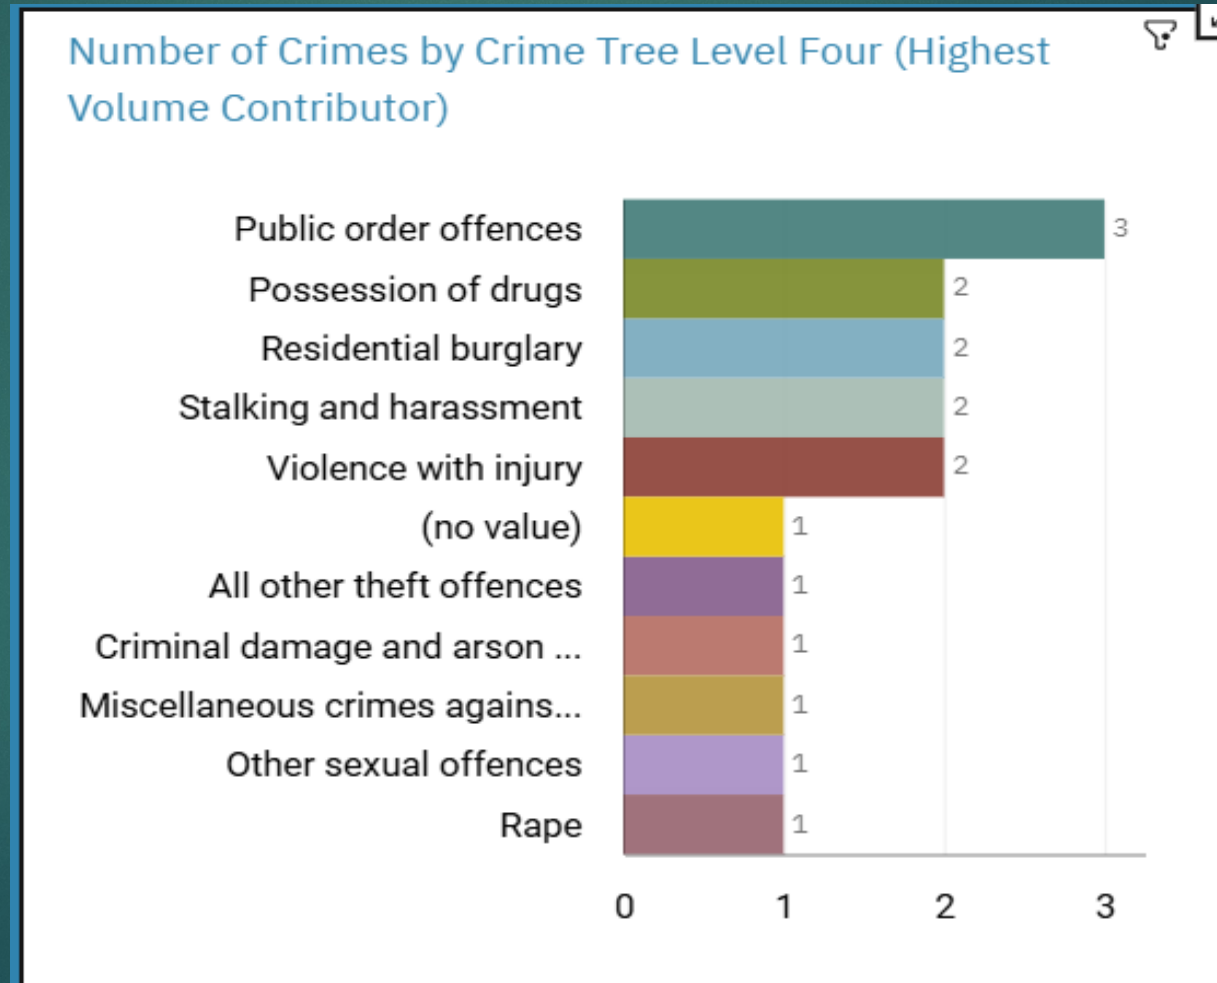

J1K1 Adswood ALL RECORDED CRIME