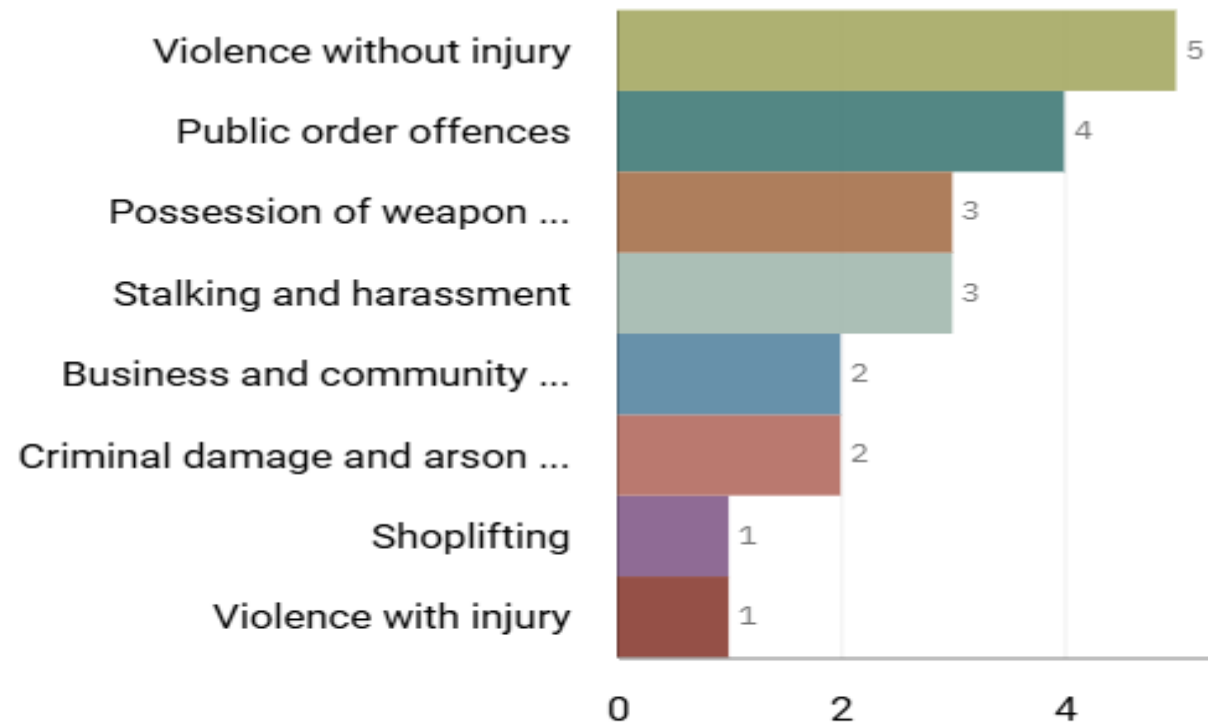

J1A3 Shaw Heath ALL RECORDED CRIME

Number of Crimes by Crime Tree Level Four (Highest Volume Contributor)