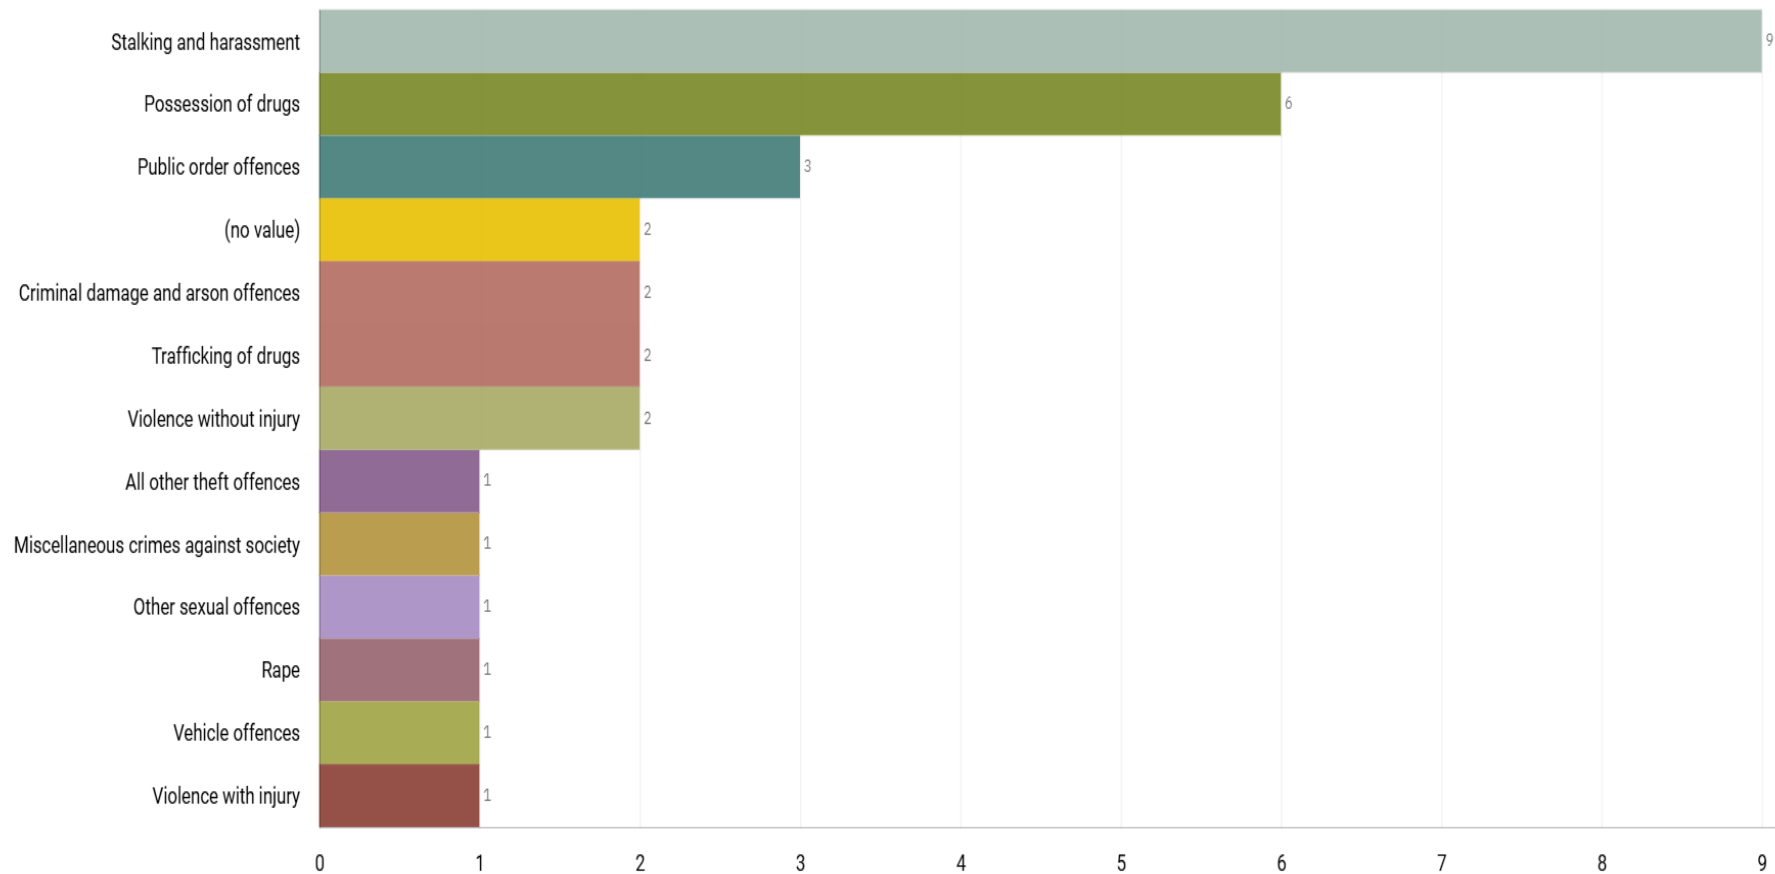

J1F1 Brinnington ALL RECORDED CRIME

Number of Crimes by Crime Tree Level Four (Highest Volume Contributor)