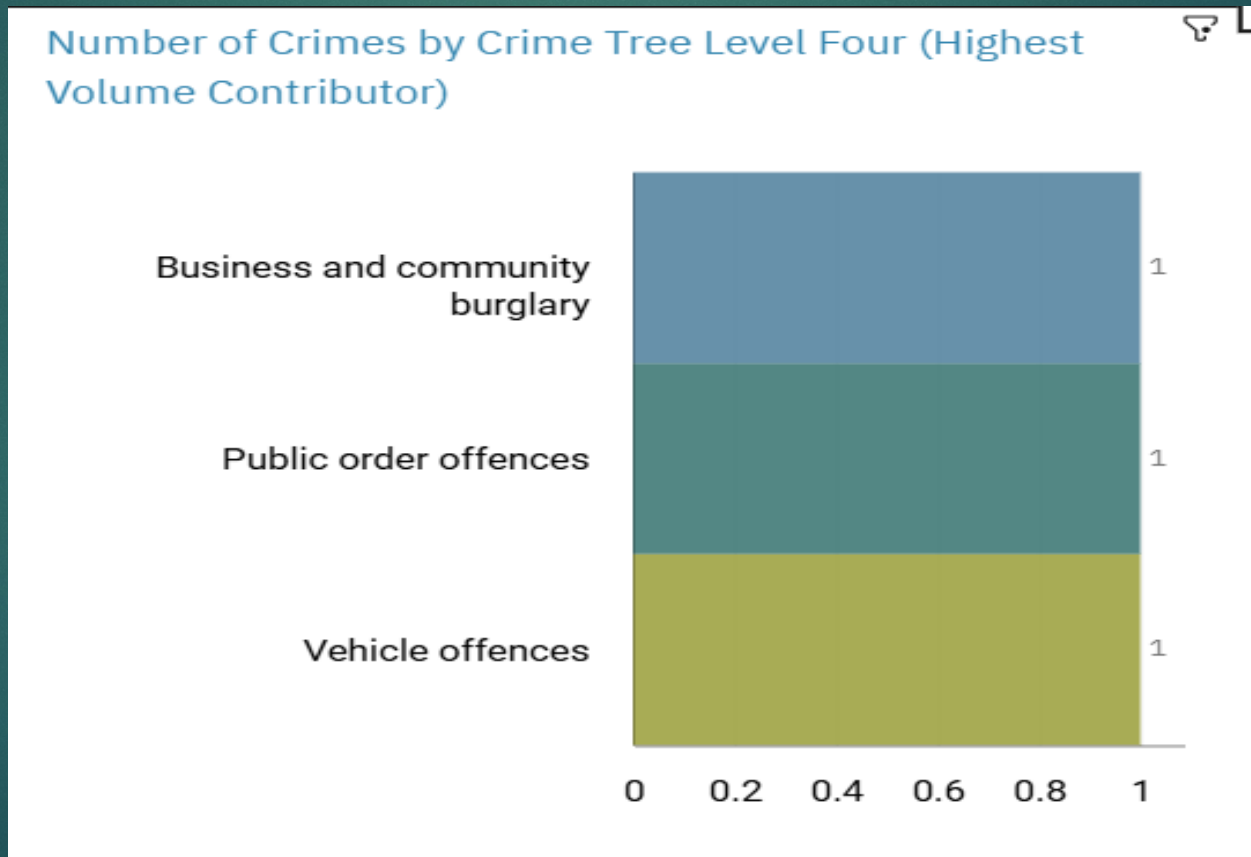

J1C6 Cheadle Heath ALL RECORDED CRIME