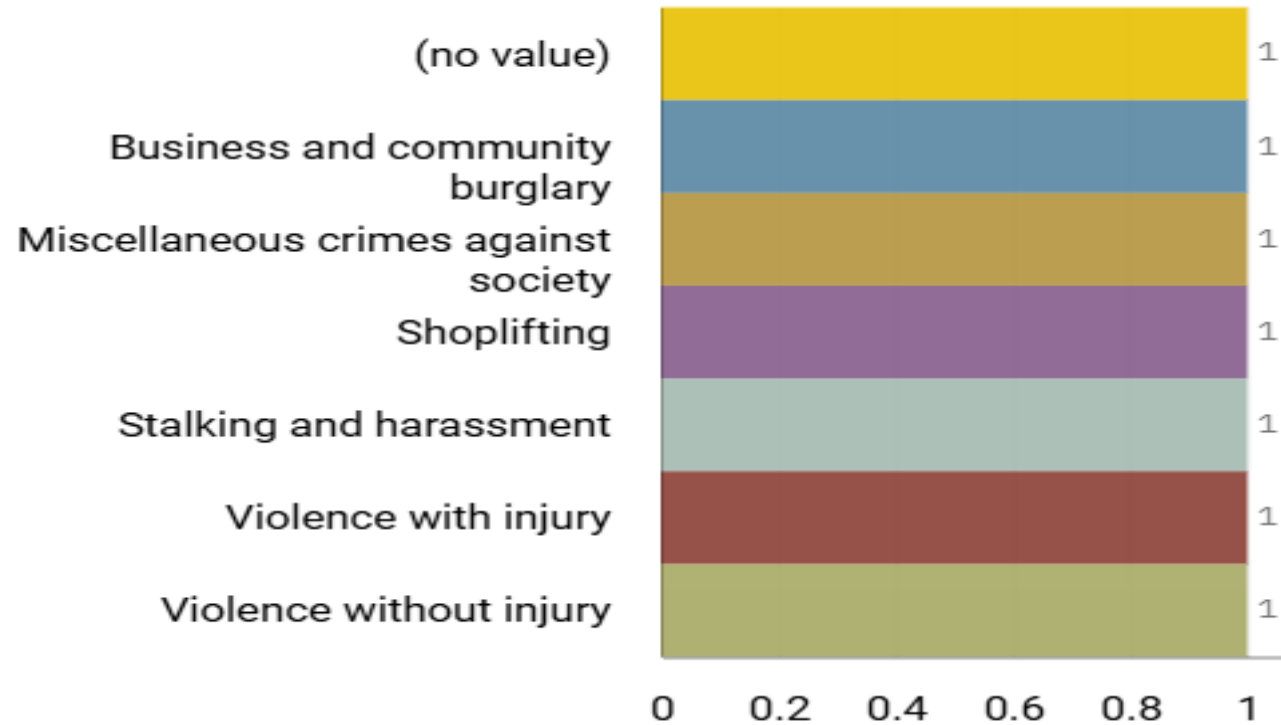

J1F2 Lancashire Hill ALL RECORDED CRIME

J1F2 Lancashire Hill "Street Name" Stats

J1F2	LANCASHIRE HILL	VIOLENCE AGAINST THE PERSON	HEATON TOWERS	LANCASHIRE HILL	SK4 1ST
J1F2	LANCASHIRE HILL	VIOLENCE AGAINST THE PERSON	HEATON TOWERS	LANCASHIRE HILL	SK4 1ST
J1F2	LANCASHIRE HILL	THEFT	HEATON TOWERS	LANCASHIRE HILL	SK4 1ST
J1F2	LANCASHIRE HILL	VIOLENCE AGAINST THE PERSON	GORDON STREET	LANCASHIRE HILL	SK4 1RS
J1F2	LANCASHIRE HILL	PUBLIC ORDER	GORDON STREET	LANCASHIRE HILL	SK4 1RS
J1F2	LANCASHIRE HILL	VIOLENCE AGAINST THE PERSON	HAMILTON SQUARE	LANCASHIRE HILL	SK4 1JG
J1F2	LANCASHIRE HILL	THEFT	PENDLEBURY TOWERS	LANCASHIRE HILL	SK5 7RW
J1F2	LANCASHIRE HILL	VIOLENCE AGAINST THE PERSON	THE LONGSONS	LANCASHIRE HILL	SK5 7RT
J1F2	LANCASHIRE HILL	CRIMINAL DAMAGE	MENDIP CLOSE	LANCASHIRE HILL	SK4 1LQ
J1F2	LANCASHIRE HILL	SEXUAL OFFENCES	CLARKETHORNE TERRACE	LANCASHIRE HILL	SK5 7RU

J1C4 ALEXANDRA PARK

J1C5 EDGELEY

J1C6 CHEADLE HEATH

J1K1 BRIDGEHALL & J1K2 ADSWOOD

ALL RECORDED CRIME

J1C4 Alexandra Park ALL RECORDED CRIME

Number of Crimes by Crime Tree Level Four (Highest Volume Contributor)