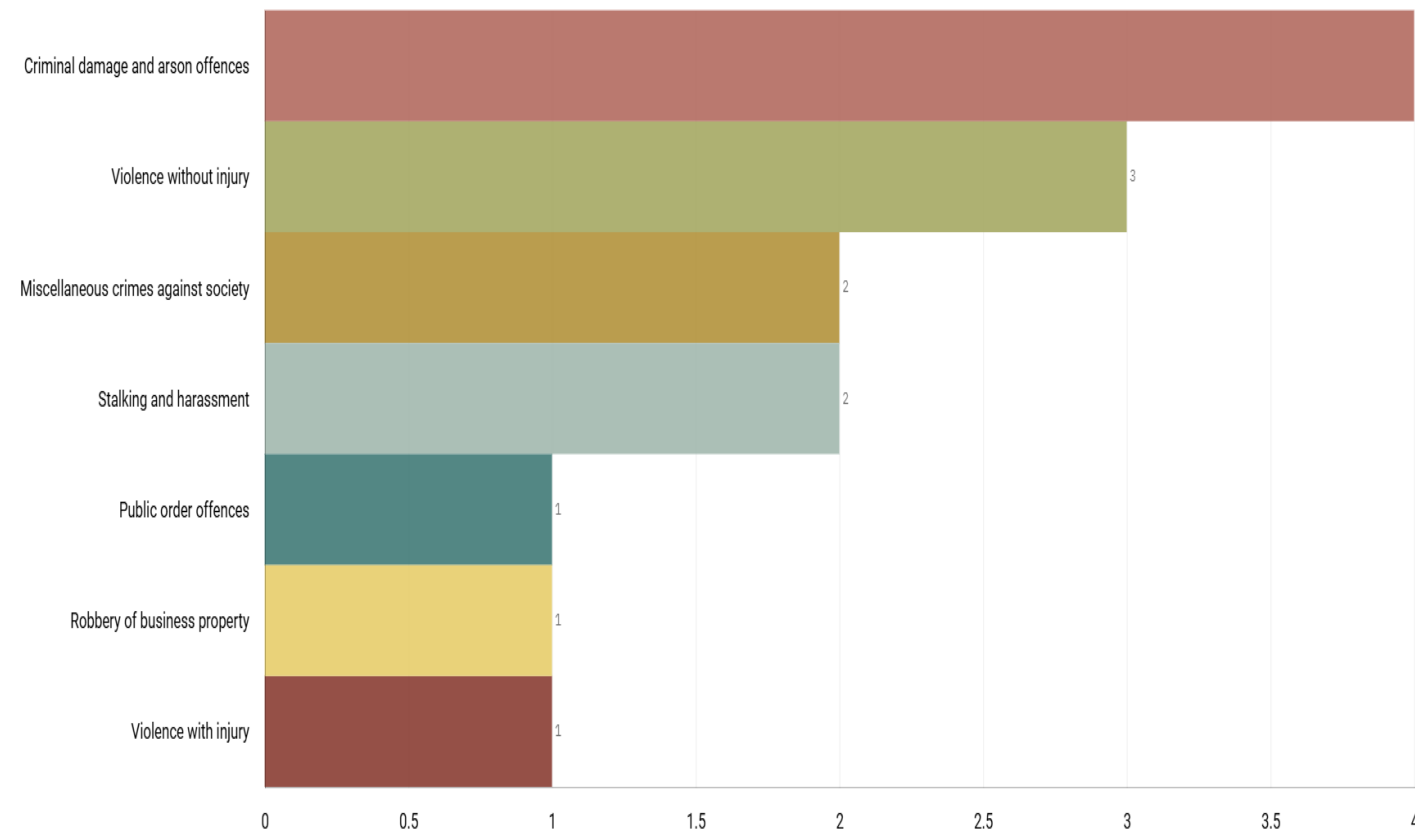

J1C5 Edgeley ALL RECORDED CRIME

Number of Crimes by Crime Tree Level Four (Highest Volume Contributor)