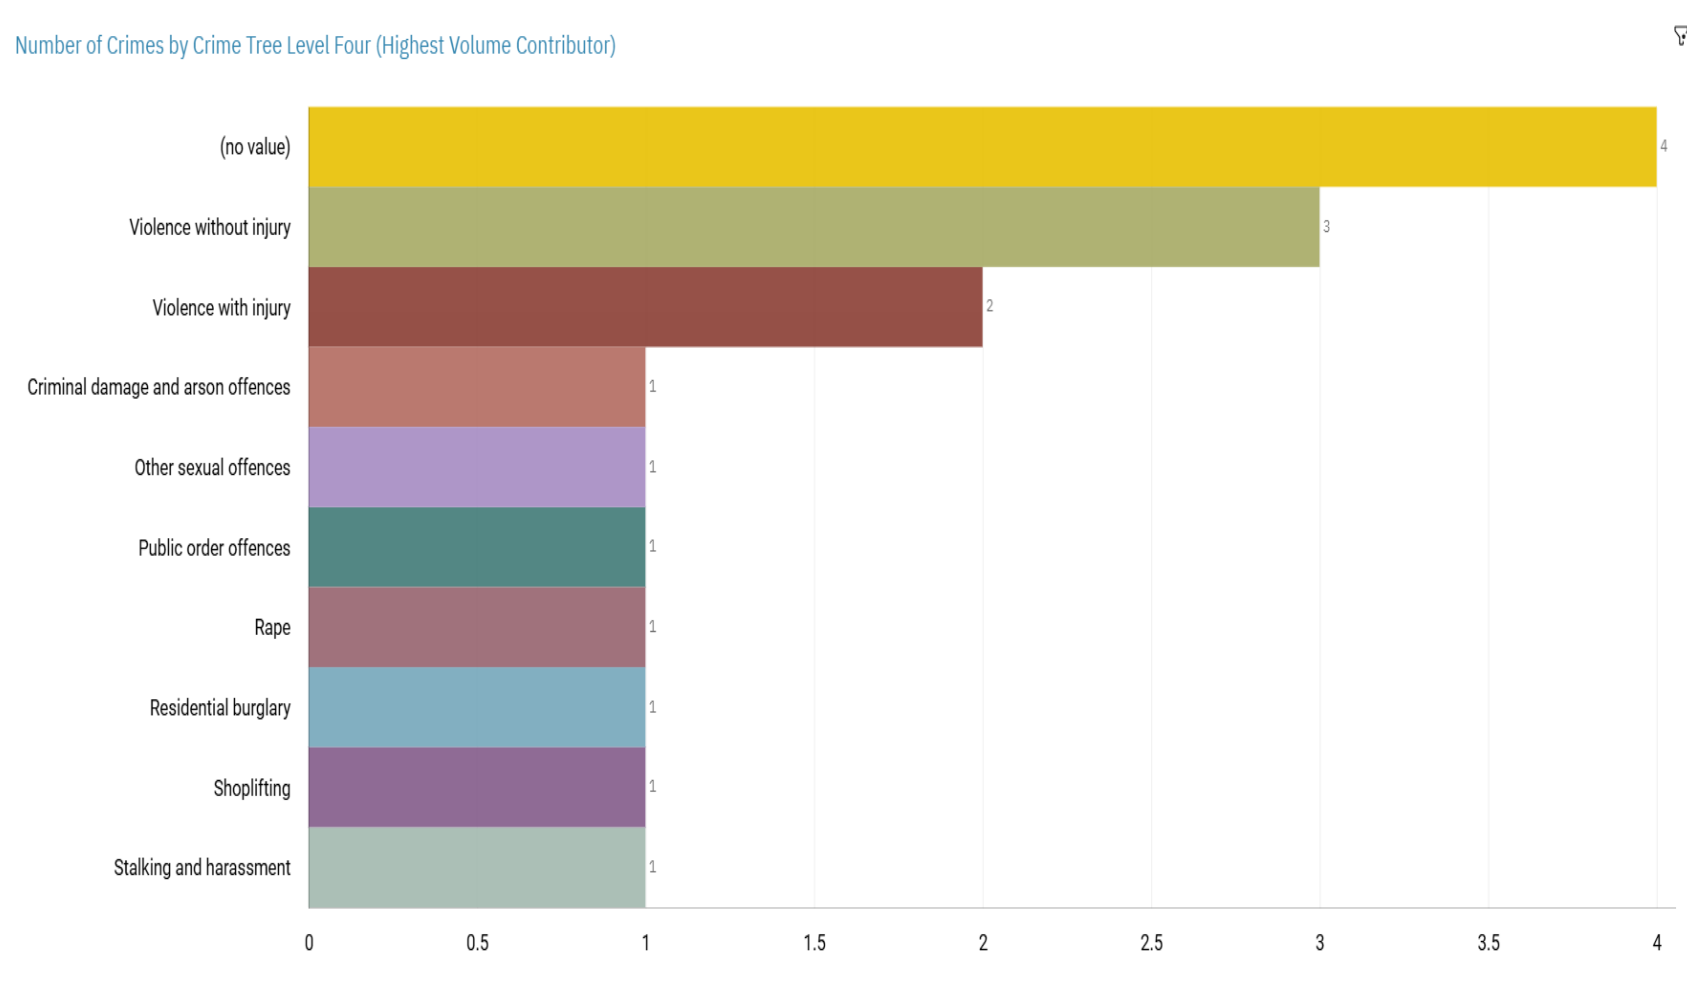

J1K2 Bridgehall ALL RECORDED CRIME