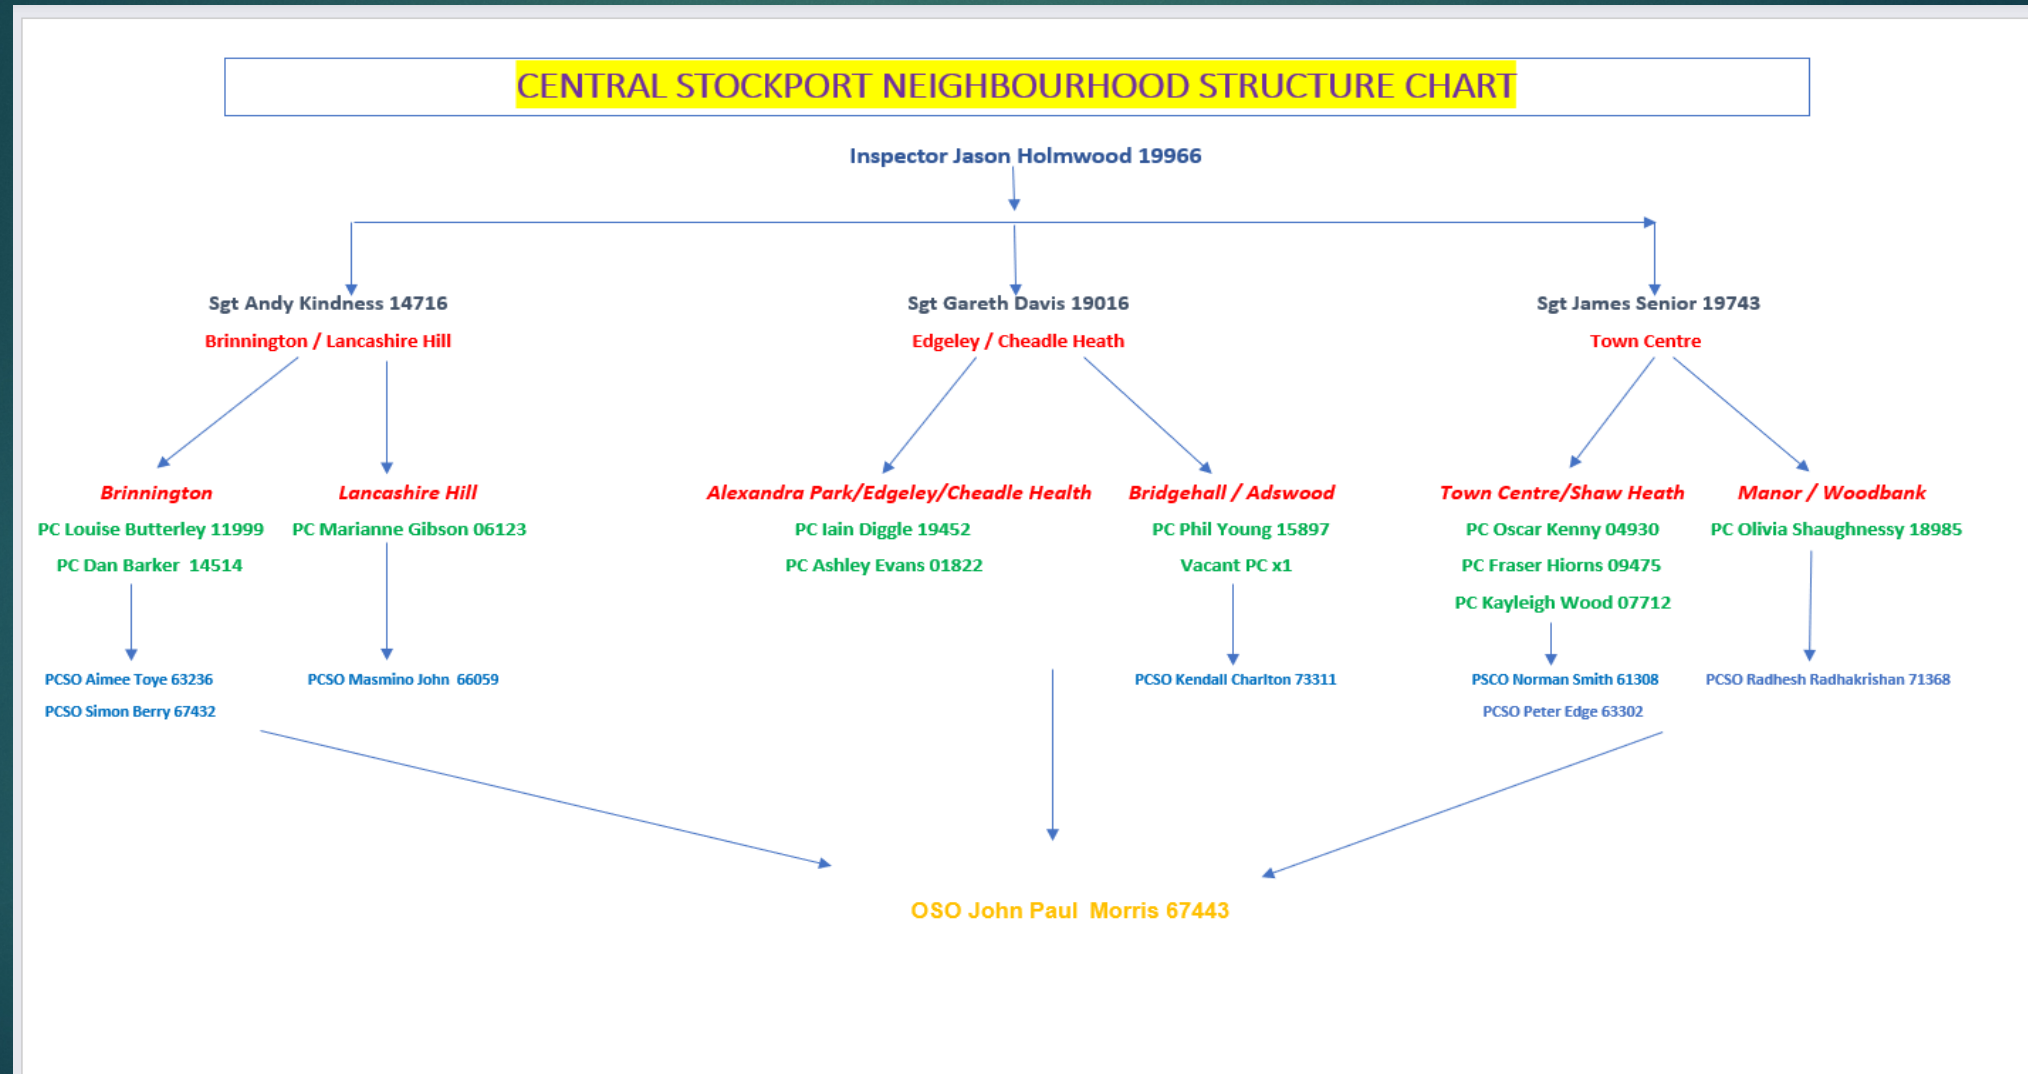

1. Drugs and Associated ASB
2. Burglaries
3. Speeding and Other Road Traffic Offences

CENTRAL STOCKPORT NEIGHBOURHOOD STRUCTURE CHART

GMP ALL RECORDED CRIME

STOCKPORT ALL RECORDED CRIME

Number of Crimes by Crime Tree Level Four (Highest Volume Contributor)

J1F1 Brinnington
And
J1F2 Lancashire Hill
ALL RECORDED CRIME

J1F1 Brinnington ALL RECORDED CRIME

Number of Crimes by Crime Tree Level Four (Highest Volume Contributor)

J1F1 Brinnington "Street Name" Stats