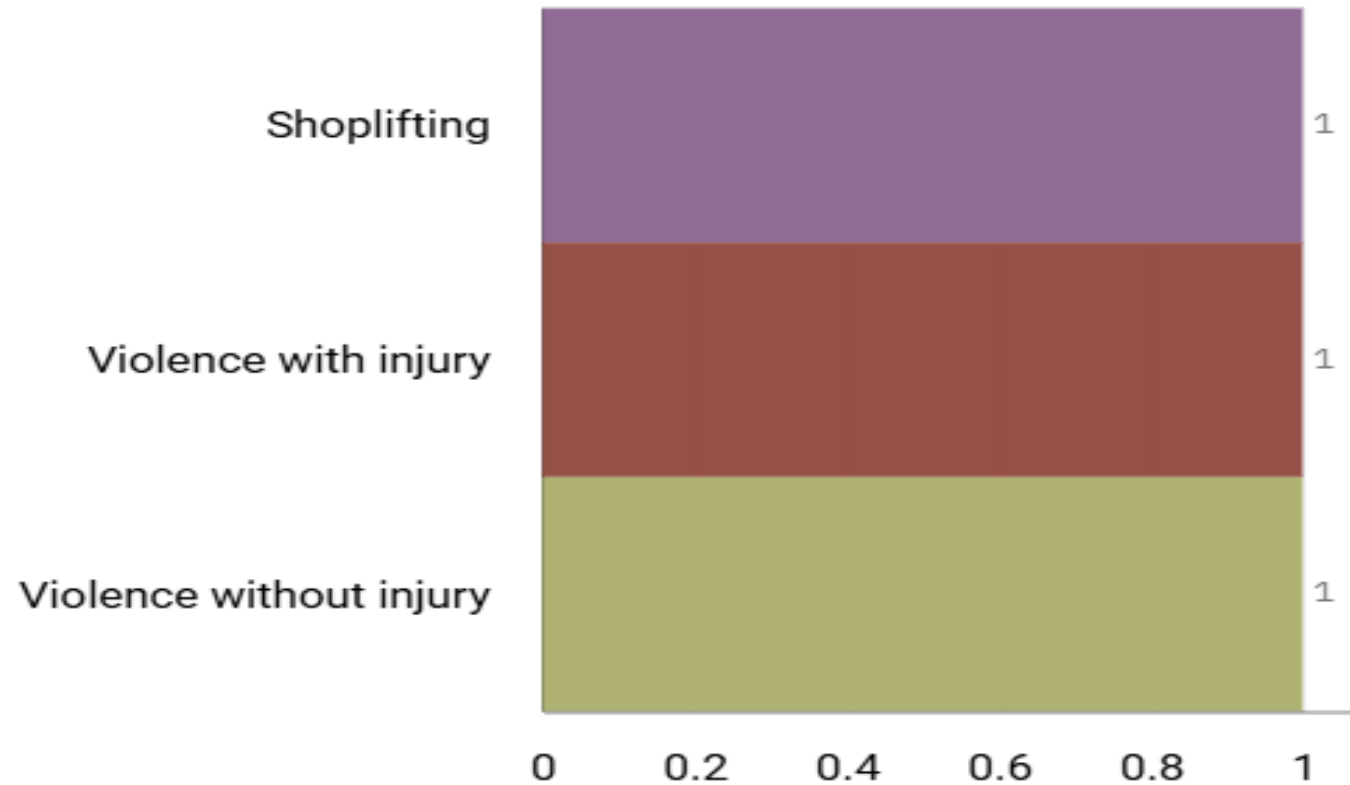

J1A2 Peel Centre ALL RECORDED CRIME

Number of Crimes by Crime Tree Level Four (Highest Volume Contributor)

J1A2 Peel Centre “Street Name” Stats

J1A2	PEEL CENTRE	VIOLENCE AGAINST THE PERSON	GREAT PORTWOOD STREET	PEEL CENTRE	SK1 2ED
J1A2	PEEL CENTRE	VIOLENCE AGAINST THE PERSON	GREAT PORTWOOD STREET	PEEL CENTRE	SK1 2HH
J1A2	PEEL CENTRE	THEFT	GREAT PORTWOOD STREET	PEEL CENTRE	SK1 2HH