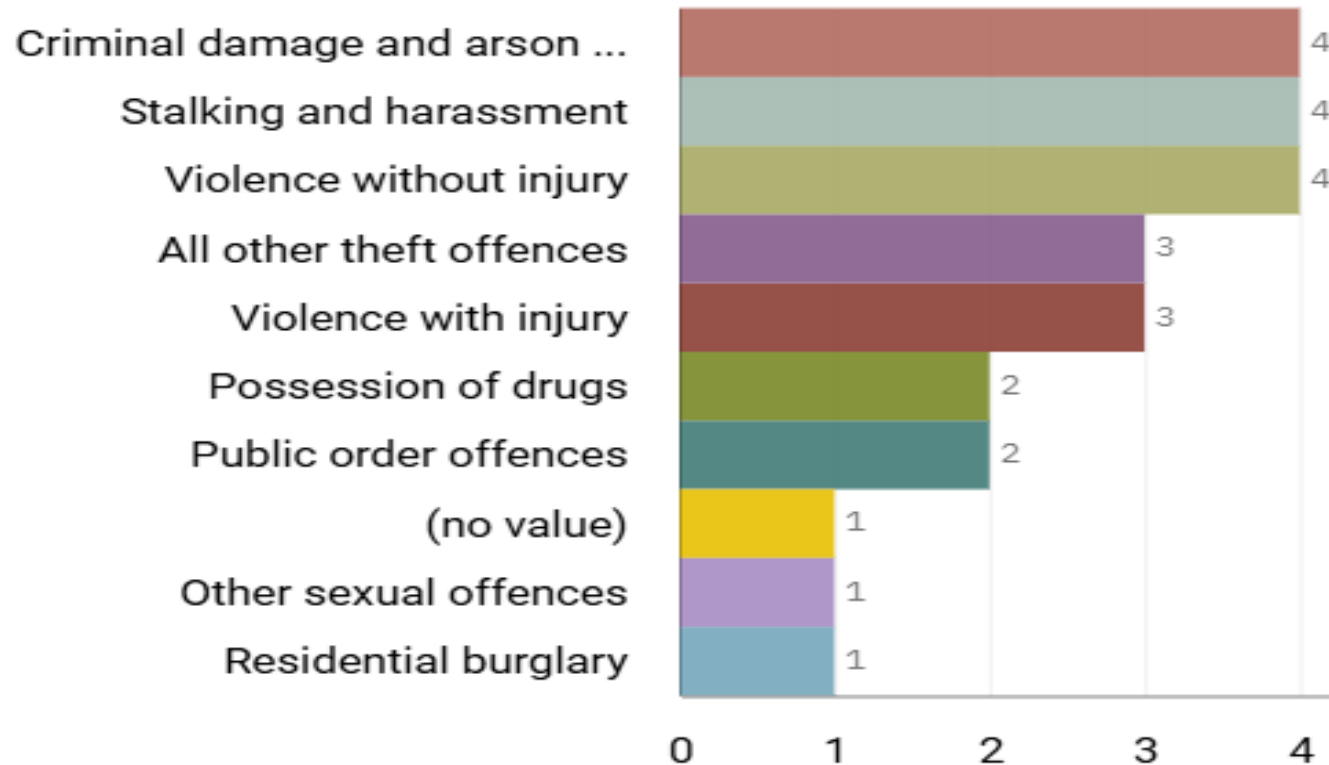

1. Drugs and Associated ASB
2. Burglaries
3. Speeding and Other Road Traffic Offences

CENTRAL STOCKPORT NEIGHBOURHOOD STRUCTURE CHART

GMP ALL RECORDED CRIME

STOCKPORT ALL RECORDED CRIME

Number of Crimes by Crime Tree Level Four (Highest Volume Contributor)

J1F1 Brinnington
And
J1F2 Lancashire Hill
ALL RECORDED CRIME

J1F1 Brinnington ALL RECORDED CRIME

Number of Crimes by Crime Tree Level Four (Highest Volume Contributor)

J1F1 Brinnington "Street Name" Stats