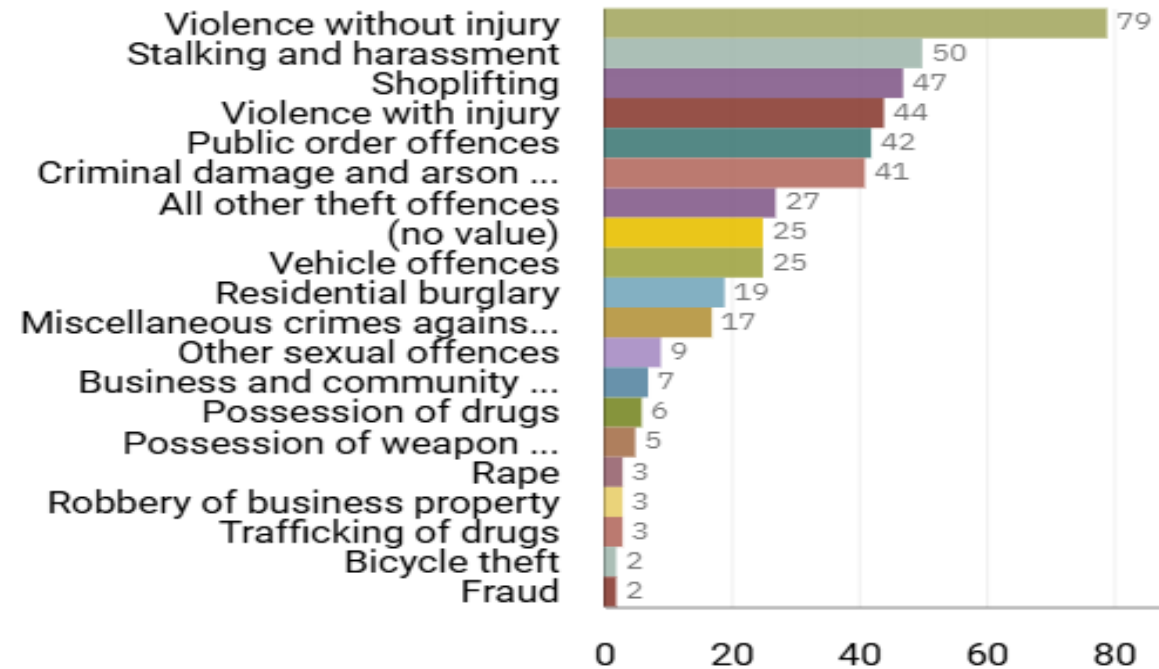

1. Drugs and Associated ASB
2. Burglaries
3. Speeding and Other Road Traffic Offences

CENTRAL STOCKPORT NEIGHBOURHOOD STRUCTURE CHART

GMP ALL RECORDED CRIME

STOCKPORT ALL RECORDED CRIME

Number of Crimes by Crime Tree Level Four (Highest Volume Contributor)

J1F1 Brinnington
And
J1F2 Lancashire Hill
ALL RECORDED CRIME

J1F1 Brinnington ALL RECORDED CRIME

Number of Crimes by Crime Tree Level Four (Highest Volume Contributor)

J1F1 Brinnington "Street Name" Stats