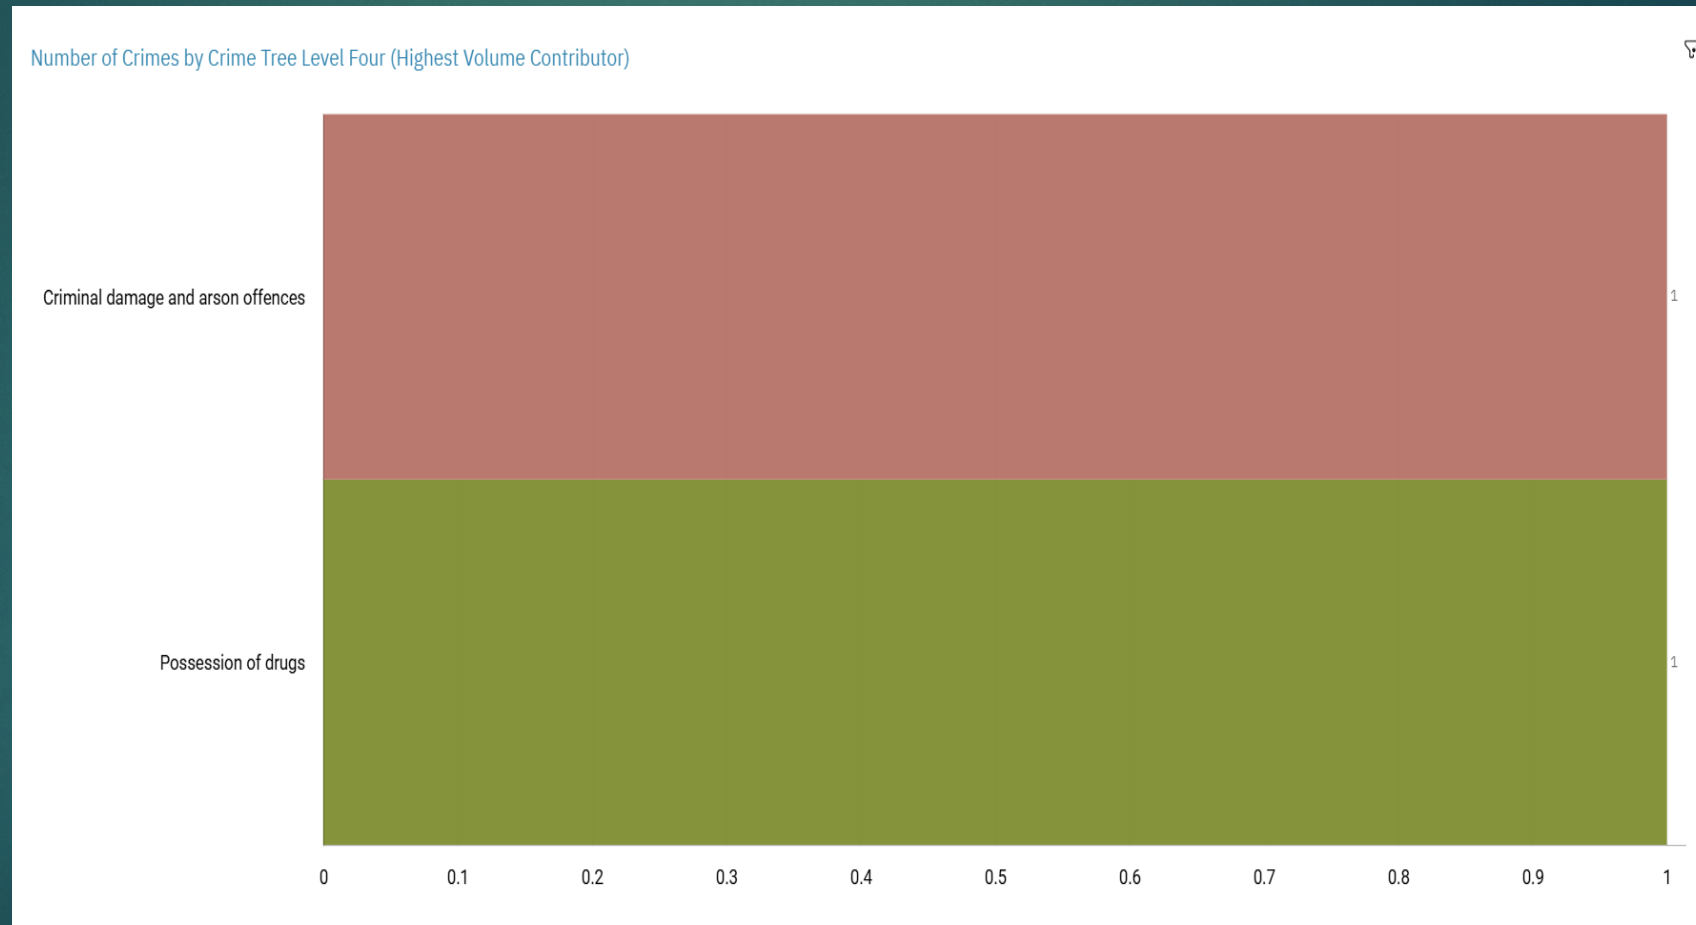

J1B4 Woodbank ALL RECORDED CRIME