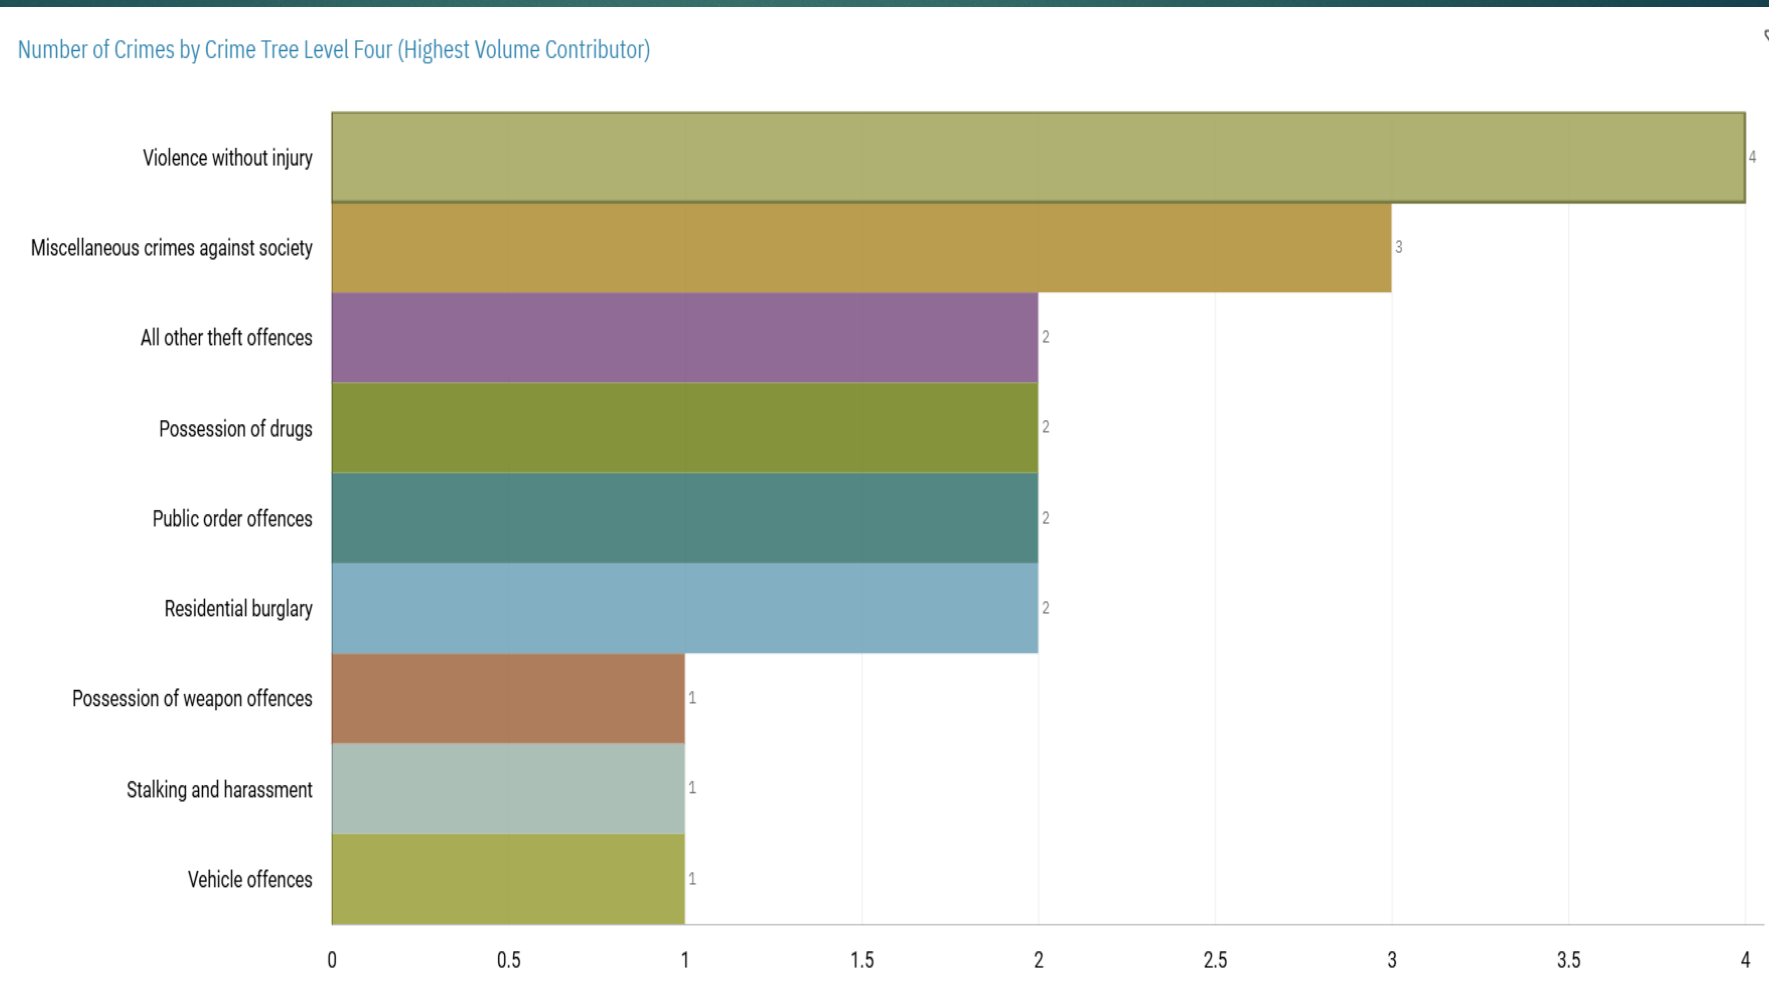

J1K1 Adswood ALL RECORDED CRIME