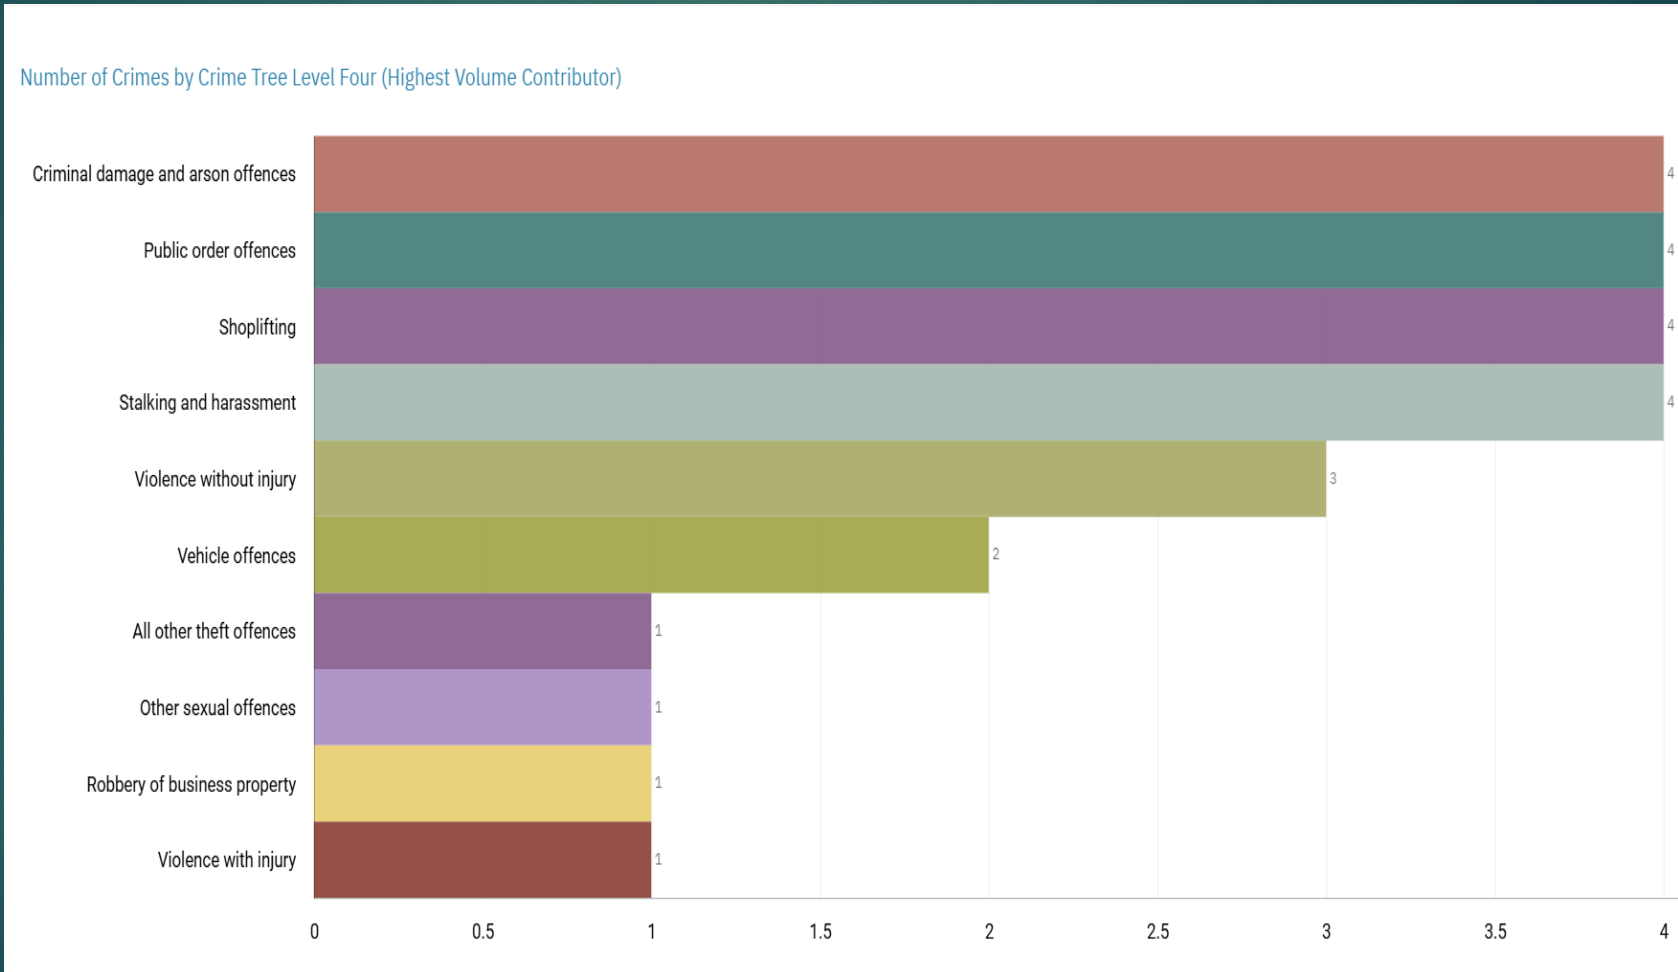

J1A3 Shaw Heath ALL RECORDED CRIME