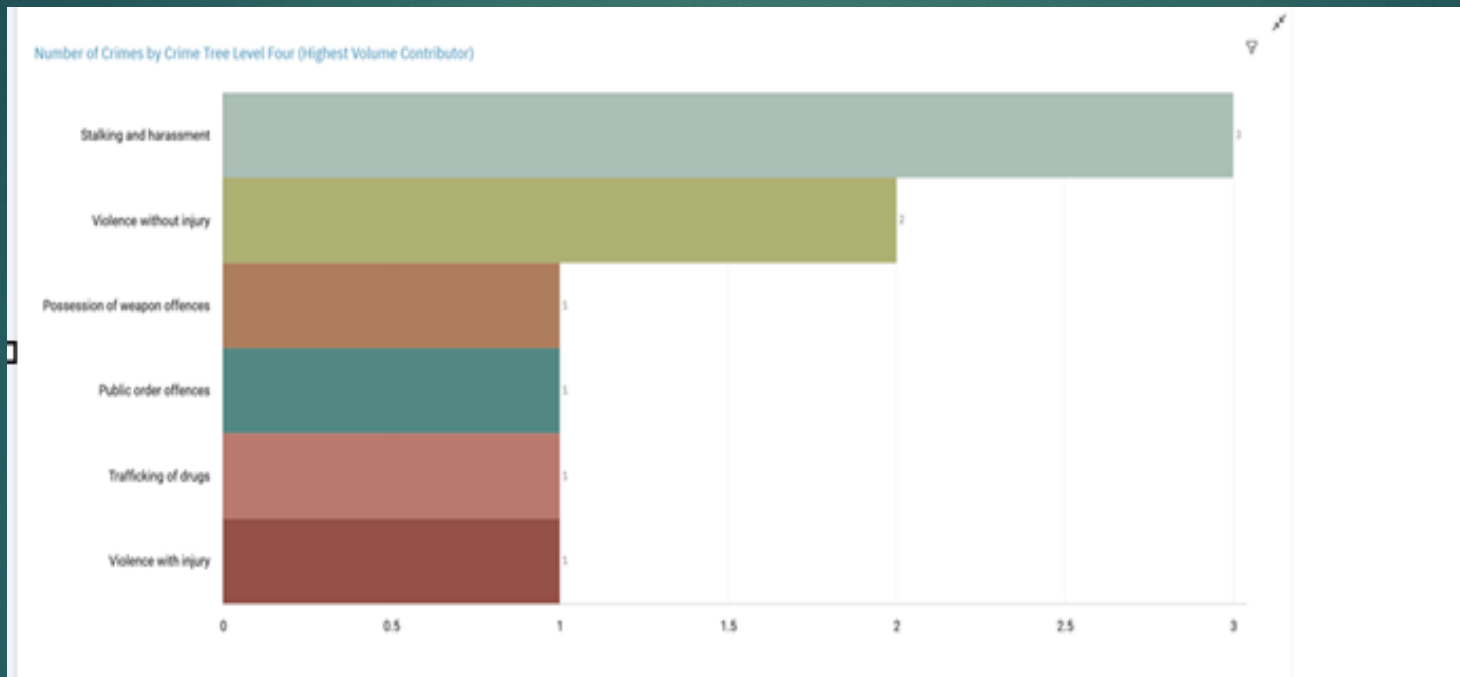

J1C5 Edgeley ALL RECORDED CRIME

Number of Crimes by Crime Tree Level Four (Highest Volume Contributor)

J1C5 Edgeley "Street Name" Stats

J1C5	EDGELEY Y	VIOLENCE AGAINST THE PERSON	CASTLE STREET	EDGELEY	SK3 9AB
J1C5	EDGELEY Y	VIOLENCE AGAINST THE PERSON	YULE STREET	EDGELEY	SK3 9LB
J1C5	EDGELEY Y	VIOLENCE AGAINST THE PERSON	YULE STREET	EDGELEY	SK3 9LN
J1C5	EDGELEY Y	VIOLENCE AGAINST THE PERSON	CASTLE STREET	EDGELEY	SK3 9AL
J1C5	EDGELEY Y	CRIMINAL DAMAGE	HARDMAN STREET	EDGELEY	SK3 0HN
J1C5	EDGELEY Y	CRIMINAL DAMAGE	JAMES STREET	EDGELEY	SK3 9BA
J1C5	EDGELEY Y	CRIMINAL DAMAGE	DAW BANK	EDGELEY	SK3 0DU
J1C5	EDGELEY Y	VIOLENCE AGAINST THE PERSON	NORTHGATE ROAD	EDGELEY	SK3 0LQ
J1C5	EDGELEY Y	PUBLIC ORDER	AVONDALE ROAD	EDGELEY	SK3 0DA
J1C5	EDGELEY Y	VIOLENCE AGAINST THE PERSON	HARDMAN STREET	EDGELEY	SK3 0HL
J1C5	EDGELEY Y	ROBBERY	EDGELEY ROAD	CHEADLE HEATH	SK3 0RJ
J1C5	EDGELEY Y	CRIMINAL DAMAGE	CASTLE STREET	EDGELEY	SK3 9AD

J1C6 Cheadle Heath ALL RECORDED CRIME

J1C6 Cheadle Heath "Street Name" Stats

J1C6	CHEADLE HEATH	VIOLENCE AGAINST THE PERSON	WALNUT TREE ROAD	CHEADLE HEATH	SK3 0NL
J1C6	CHEADLE HEATH	VIOLENCE AGAINST THE PERSON	WALNUT TREE ROAD	CHEADLE HEATH	SK3 0NL
J1C6	CHEADLE HEATH	VIOLENCE AGAINST THE PERSON	WALNUT TREE ROAD	CHEADLE HEATH	SK3 0NL
J1C6	CHEADLE HEATH	POSSESSION OF WEAPONS	ARBURY AVENUE	CHEADLE HEATH	SK3 0QA
J1C6	CHEADLE HEATH	DRUG OFFENCES	ARBURY AVENUE	CHEADLE HEATH	SK3 0QA
J1C6	CHEADLE HEATH	VIOLENCE AGAINST THE PERSON	ALGREAVE ROAD	CHEADLE HEATH	SK3 0NH
J1C6	CHEADLE HEATH	VIOLENCE AGAINST THE PERSON	ALGREAVE ROAD	CHEADLE HEATH	SK3 0NH
J1C6	CHEADLE HEATH	VIOLENCE AGAINST THE PERSON	CORLEY AVENUE	CHEADLE HEATH	SK3 0QG
J1C6	CHEADLE HEATH	PUBLIC ORDER	SELSBY AVENUE	CHEADLE HEATH	SK3 0QW