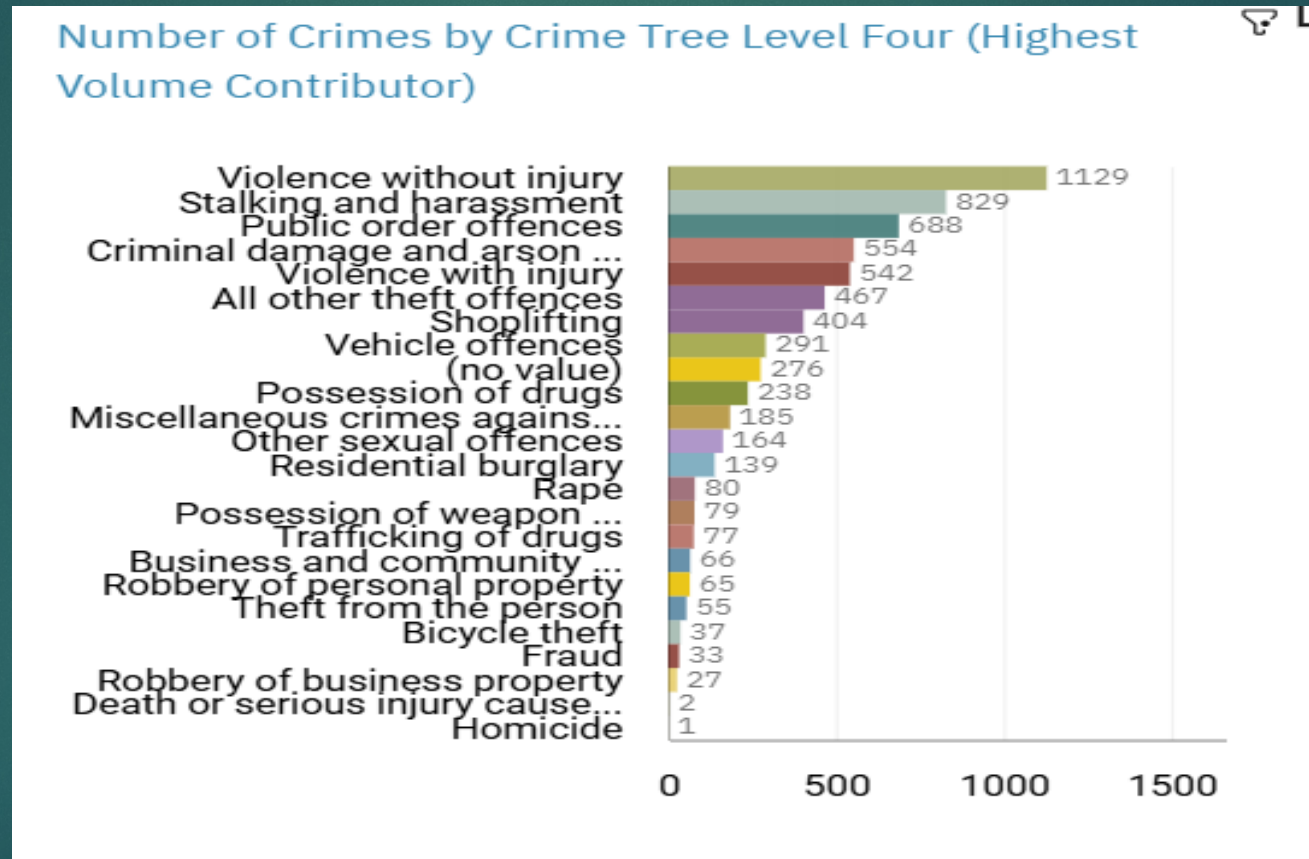

Fight, prevent and reduce crime.
Keep people safe. Care for victims.

CRIMES AND PRIORITIES

WEEKLY CRIME STATISTICS – WEEK : 4TH TO 10TH MAY 2026
STOCKPORT CENTRAL NEIGHBOURHOOD POLICING TEAM

Neighbourhood Priorities

1. Drugs and Associated ASB
2. Burglaries
3. Speeding and Other Road Traffic Offences

CENTRAL STOCKPORT NEIGHBOURHOOD STRUCTURE CHART

GMP ALL RECORDED CRIME

STOCKPORT ALL RECORDED CRIME

Number of Crimes by Crime Tree Level Four (Highest Volume Contributor)

J1F1 Brinnington
And
J1F2 Lancashire Hill
ALL RECORDED CRIME

J1F1 Brinnington ALL RECORDED CRIME

Number of Crimes by Crime Tree Level Four (Highest Volume Contributor)

J1F1 Brinnington "Street Name" Stats