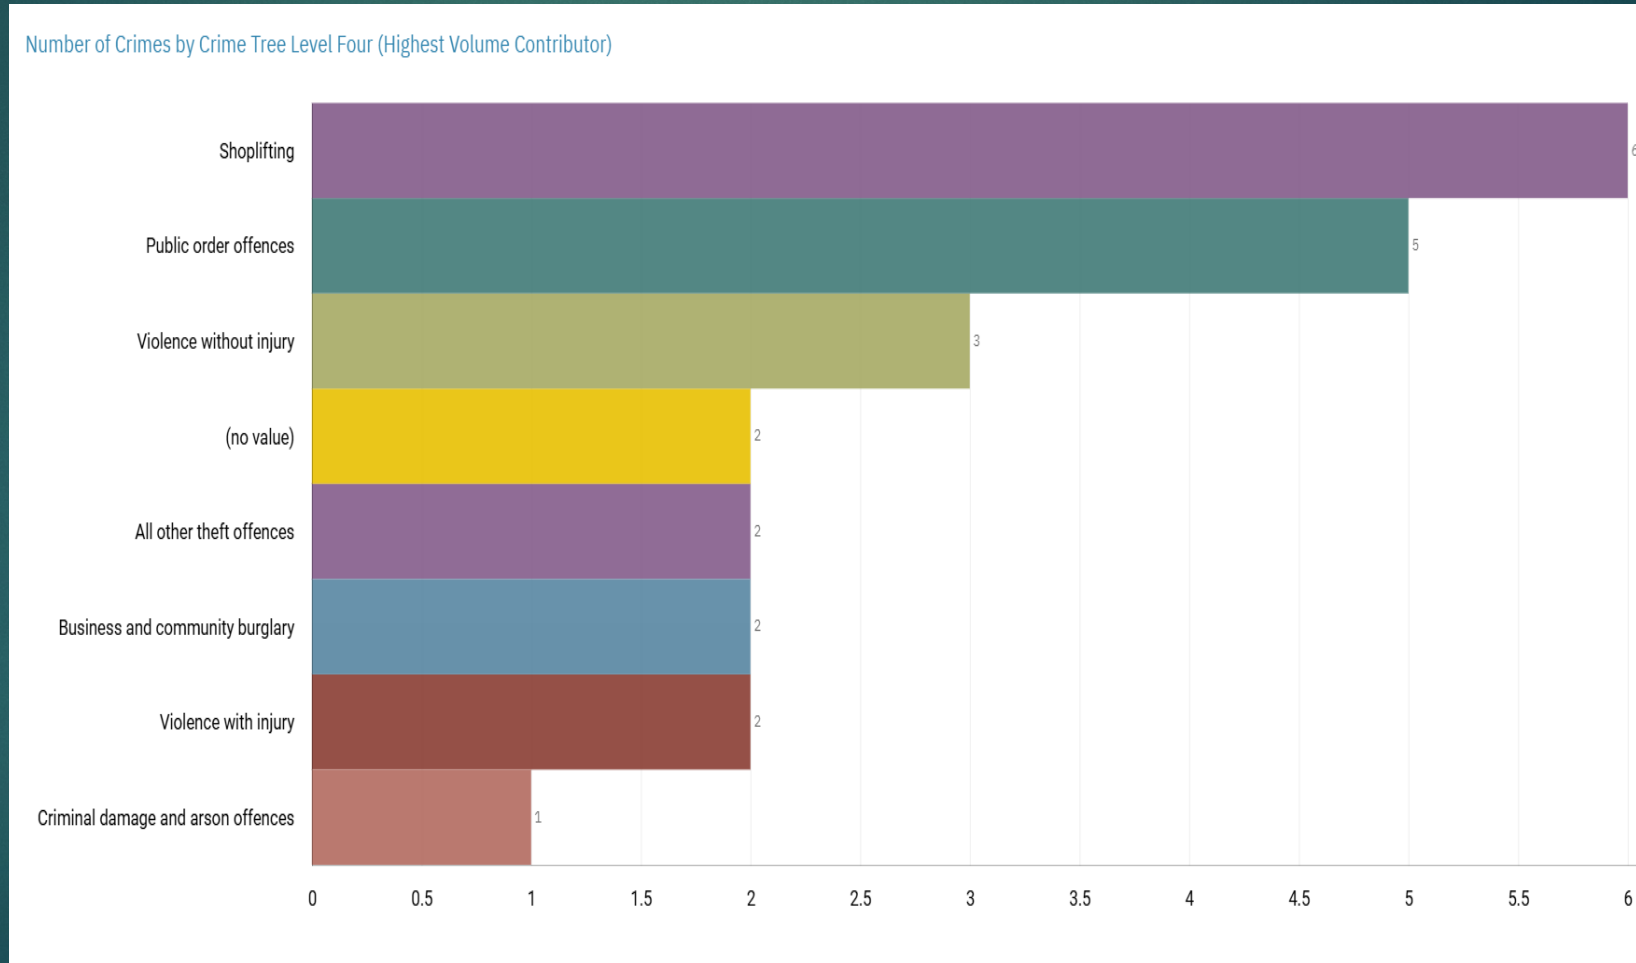

J1A1 TOWN CENTRE

J1A2 PEEL CENTRE

J1A3 SHAW HEATH

**J1B4 WOODBANK, J1B5 HILLGATE
AND HEAVILEY**

ALL RECORDED CRIME

J1A1 Town Centre ALL RECORDED CRIME

J1A1 Town Centre “Street Name” Stats

J1A1	TOWN CENTRE	VIOLENCE AGAINST THE PERSON	CHESTERGATE	STOCKPORT	SK1 1NU
J1A1	TOWN CENTRE	CRIMINAL DAMAGE	CHESTERGATE	STOCKPORT	SK1 1NU
J1A1	TOWN CENTRE	PUBLIC ORDER	CHESTERGATE	STOCKPORT	SK1 1NU
J1A1	TOWN CENTRE	VIOLENCE AGAINST THE PERSON	SWAINE STREET	STOCKPORT	SK3 0GJ
J1A1	TOWN CENTRE	VIOLENCE AGAINST THE PERSON	SWAINE STREET	STOCKPORT	SK3 0GJ
J1A1	TOWN CENTRE	PUBLIC ORDER	SWAINE STREET	STOCKPORT	SK3 0GJ
J1A1	TOWN CENTRE	PUBLIC ORDER	MERSEY SQUARE	STOCKPORT	SK1 1NU
J1A1	TOWN CENTRE	PUBLIC ORDER	MERSEY SQUARE	STOCKPORT	SK1 1NU
J1A1	TOWN CENTRE	THEFT	MERSEYWAY	STOCKPORT	SK1 1SL
J1A1	TOWN CENTRE	THEFT	MERSEYWAY	STOCKPORT	SK1 1PW
J1A1	TOWN CENTRE	THEFT	ST PETERSGATE	STOCKPORT	SK1 1EB
J1A1	TOWN CENTRE	THEFT	MERSEYWAY	STOCKPORT	SK1 1PN
J1A1	TOWN CENTRE	PUBLIC ORDER	MERSEYWAY	STOCKPORT	SK1 1PN
J1A1	TOWN CENTRE	THEFT	MERSEY SQUARE	STOCKPORT	SK1 1RA
J1A1	TOWN CENTRE	VIOLENCE AGAINST THE PERSON	CHESTERGATE	STOCKPORT	SK1 1NP
J1A1	TOWN CENTRE	BURGLARY	WELLINGTON ROAD SOUTH	STOCKPORT	SK1 3RS
J1A1	TOWN CENTRE	THEFT	PRINCES STREET	STOCKPORT	SK1 1RW
J1A1	TOWN CENTRE	THEFT	GREAT UNDERBANK	STOCKPORT	SK1 1PD
J1A1	TOWN CENTRE	BURGLARY	LITTLE UNDERBANK	STOCKPORT	SK1 1JT
J1A1	TOWN CENTRE	THEFT	MERSEYWAY	STOCKPORT	SK1 1PL
J1A1	TOWN CENTRE	PUBLIC ORDER	BRIDGEFIELD STREET	STOCKPORT	SK1 1SA

J1A2 Peel Centre ALL RECORDED CRIME

Number of Crimes by Crime Tree Level Four (Highest Volume Contributor)

J1A2 Peel Centre “Street Name” Stats

J1A2	PEEL CENTRE	VIOLENCE AGAINST THE PERSON	GREAT PORTWOOD STREET	PEEL CENTRE	SK1 2ED
J1A2	PEEL CENTRE	VIOLENCE AGAINST THE PERSON	GREAT PORTWOOD STREET	PEEL CENTRE	SK1 2HH
J1A2	PEEL CENTRE	THEFT	GREAT PORTWOOD STREET	PEEL CENTRE	SK1 2HH