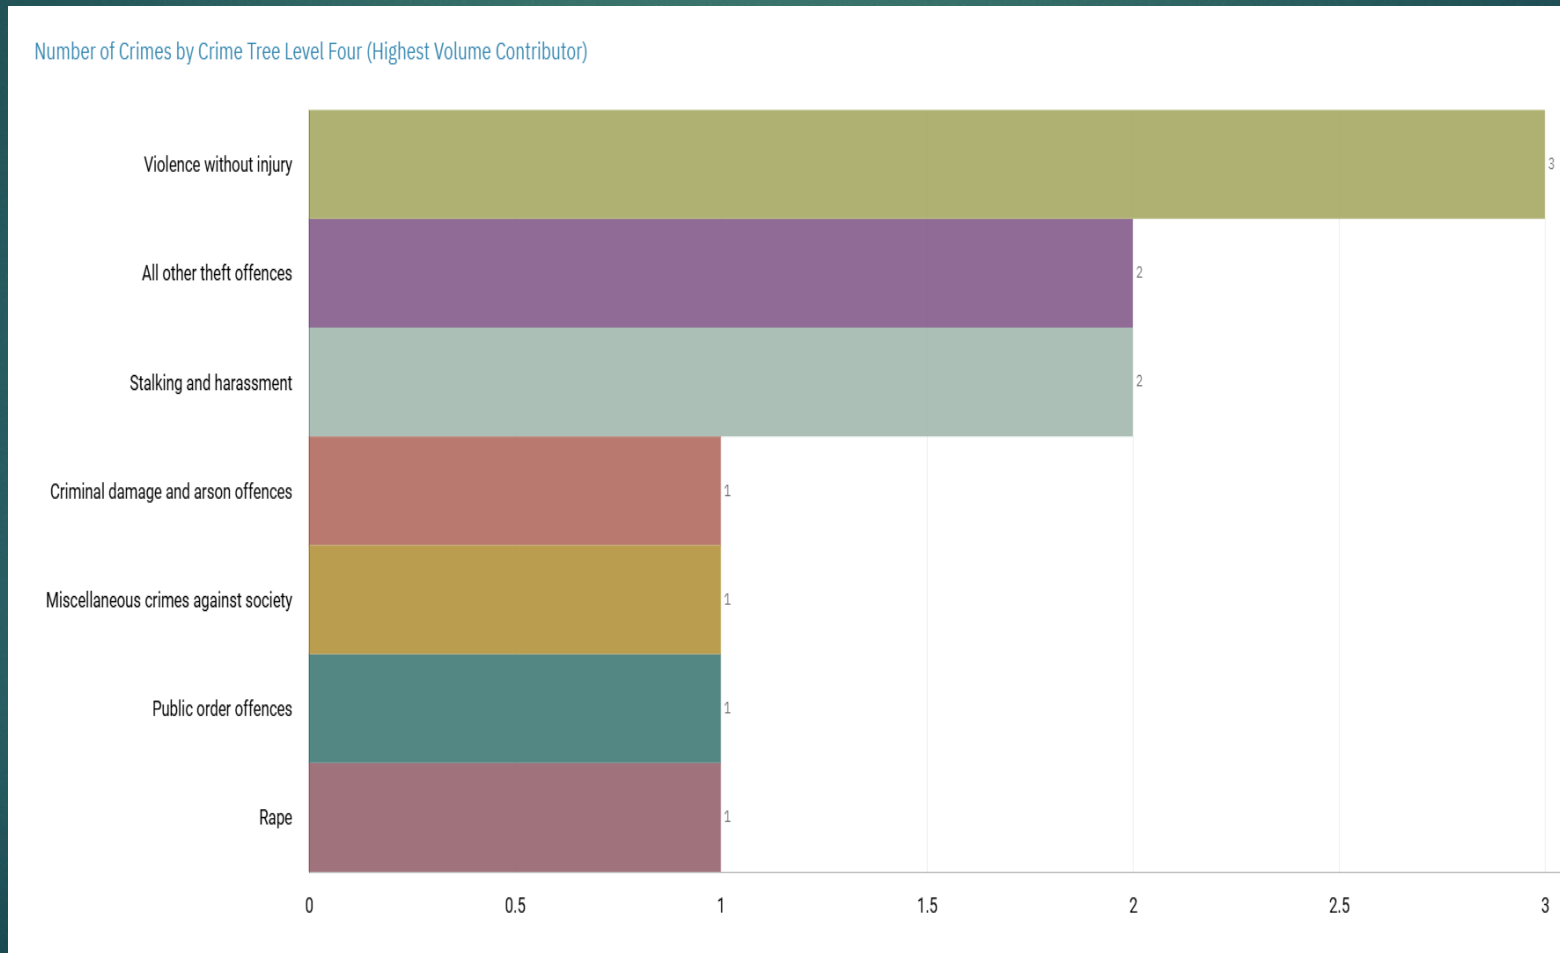

J1F2 Lancashire Hill ALL RECORDED CRIME