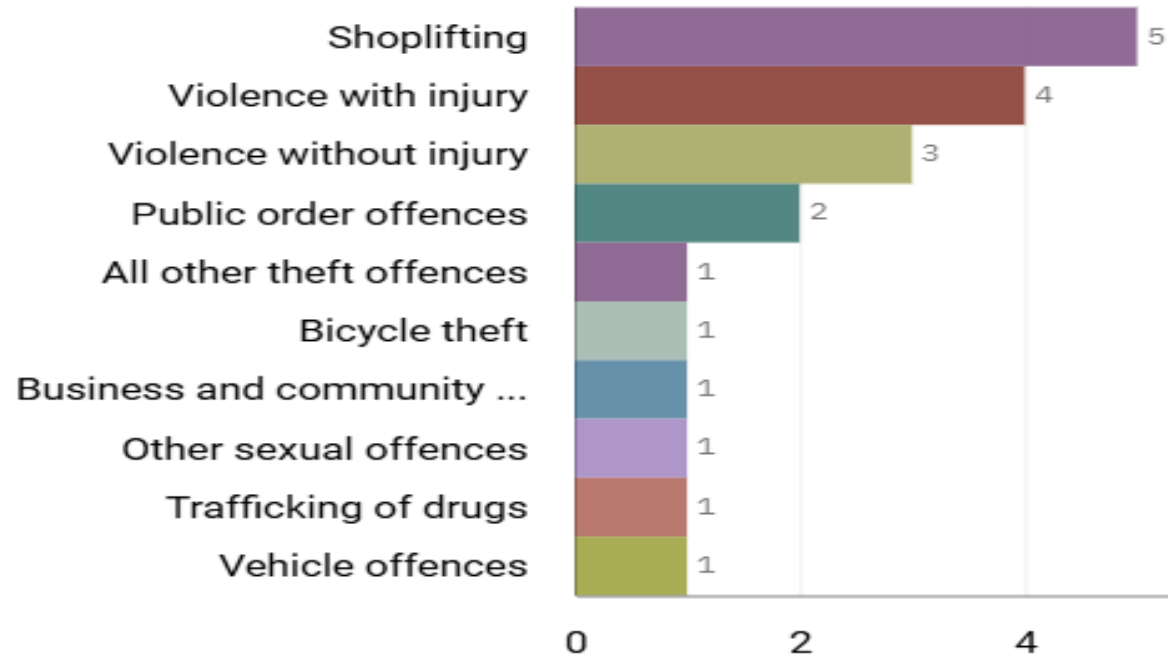

J1B4 Woodbank ALL RECORDED CRIME

J1B4 Woodbank “Street Name” Stats

J1B4	WOODBANK	CRIMINAL DAMAGE	FORBES ROAD	OFFERTON	SK1 4HN
J1B4	WOODBANK	DRUG OFFENCES	GRAHAM ROAD	OFFERTON	SK1 4JJ

J1B5 Hillgate and Heaviley ALL RECORDED CRIME

Number of Crimes by Crime Tree Level Four (Highest Volume Contributor)

J1B5 Hillgate And Heaviley “Street Name” Stats

J1B5	HILLGATE AND HEAVLEY	PUBLIC ORDER	GATSBY CRESCENT	STOCKPORT	SK1 3EL
J1B5	HILLGATE AND HEAVLEY	PUBLIC ORDER	GATSBY CRESCENT	STOCKPORT	SK1 3EL
J1B5	HILLGATE AND HEAVLEY	VIOLENCE AGAINST THE PERSON	GATSBY CRESCENT	STOCKPORT	SK1 3EL
J1B5	HILLGATE AND HEAVLEY	VIOLENCE AGAINST THE PERSON	HEMPSHAW LANE	STOCKPORT	SK1 4LP
J1B5	HILLGATE AND HEAVLEY	VIOLENCE AGAINST THE PERSON	HEMPSHAW LANE	STOCKPORT	SK1 4LP
J1B5	HILLGATE AND HEAVLEY	THEFT	HALL STREET	STOCKPORT	SK1 4HR
J1B5	HILLGATE AND HEAVLEY	VIOLENCE AGAINST THE PERSON	GATSBY CRESCENT	STOCKPORT	SK1 3DZ
J1B5	HILLGATE AND HEAVLEY	VIOLENCE AGAINST THE PERSON	NANGREAVE ROAD	HEAVILEY	SK2 6LY
J1B5	HILLGATE AND HEAVLEY	THEFT	VICTORIA PARK	OFFERTON	SK1 4ER
J1B5	HILLGATE AND HEAVLEY	THEFT	HALL STREET	STOCKPORT	SK1 4HR
J1B5	HILLGATE AND HEAVLEY	SEXUAL OFFENCES	VICTORIA PARK	STOCKPORT	SK1 4EP
J1B5	HILLGATE AND HEAVLEY	VEHICLE OFFENCES	ADCROFT STREET	STOCKPORT	SK1 3HZ
J1B5	HILLGATE AND HEAVLEY	BURGLARY	HALL STREET	OFFERTON	SK1 4HE
J1B5	HILLGATE AND HEAVLEY	VIOLENCE AGAINST THE PERSON	HALL STREET	OFFERTON	SK1 4HE
J1B5	HILLGATE AND HEAVLEY	THEFT	HEMPSHAW LANE	OFFERTON	SK1 4QE
J1B5	HILLGATE AND HEAVLEY	DRUG OFFENCES	HALL STREET	OFFERTON	
J1B5	HILLGATE AND HEAVLEY	THEFT	HEMPSHAW LANE	OFFERTON	
J1B5	HILLGATE AND HEAVLEY	THEFT	HALL STREET	OFFERTON	SK1 4HR
J1B5	HILLGATE AND HILLGATE	THEFT	NANGREAVE ROAD	HEAVILEY	SK2 6LY
J1B5	HILLGATE AND HILLGATE	VIOLENCE AGAINST THE PERSON	STRAWBERRY AVENUE	STOCKPORT	SK1 3FU