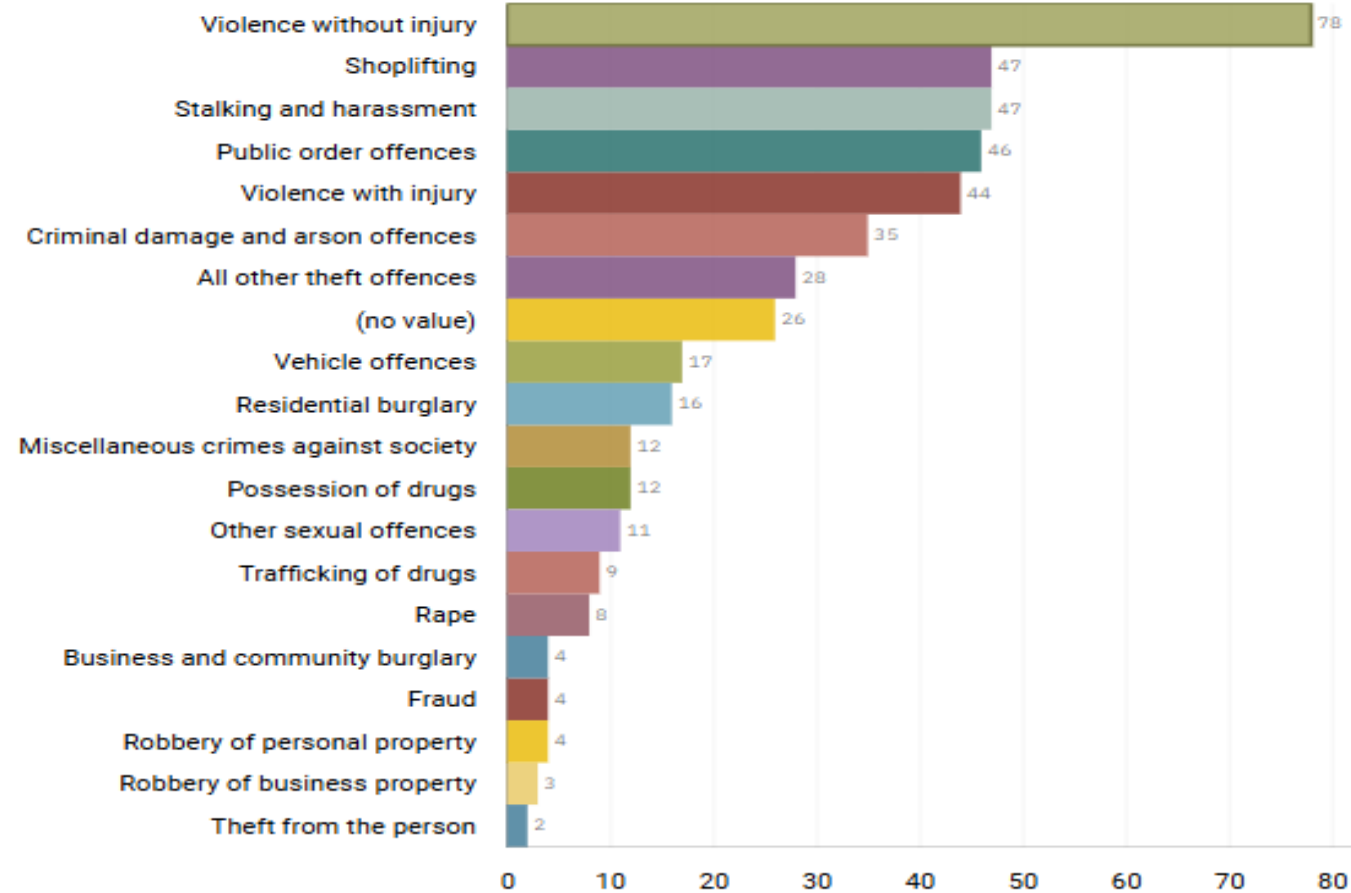

1. Drugs and Associated ASB
2. Burglaries
3. Speeding and Other Road Traffic Offences

CENTRAL STOCKPORT NEIGHBOURHOOD STRUCTURE CHART

GMP ALL RECORDED CRIME

Number of Crimes by Crime Tree Level Four (Highest Volume Contributor)

STOCKPORT ALL RECORDED CRIME

Number of Crimes by Crime Tree Level Four (Highest Volume Contributor)

J1F1 Brinnington
And
J1F2 Lancashire Hill
ALL RECORDED CRIME

J1F1 Brinnington ALL RECORDED CRIME

Number of Crimes by Crime Tree Level Four (Highest Volume Contributor)