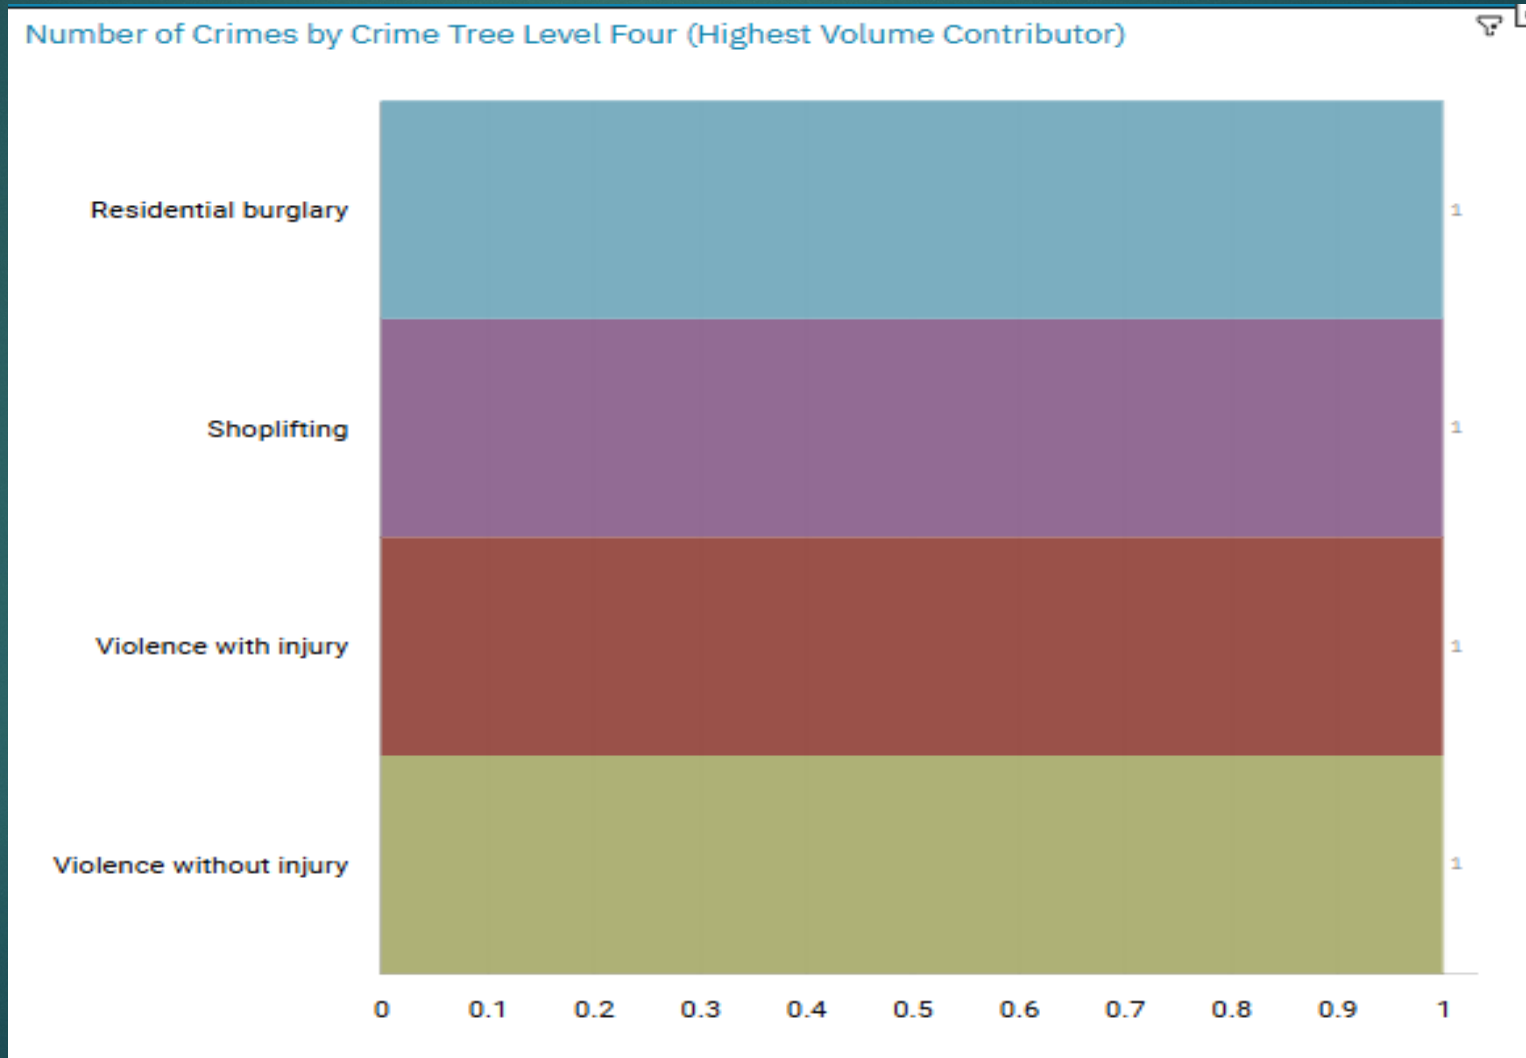

J1C4 ALEXANDRA PARK

J1C5 EDGELEY

J1C6 CHEADLE HEATH

J1K1 BRIDGEHALL & J1K2 ADSWOOD

ALL RECORDED CRIME

J1C4 Alexandra Park ALL RECORDED CRIME

J1C4 Alexandra Park “Street Name” Stats

J1F1	ALEXANDRA PARK	THEFT	STOCKPORT ROAD	CHEADLE HEATH	SK3 0PL
J1F1	ALEXANDRA PARK	VIOLENCE AGAINST THE PERSON	STOCKPORT ROAD	CHEADLE HEATH	SK3 0PW
J1F1	ALEXANDRA PARK	BURGLARY	CLWYD AVENUE	EDGELEY	SK3 9DA
J1F1	ALEXANDRA PARK	VIOLENCE AGAINST THE PERSON	MAHOOD STREET	EDGELEY	SK3 9BP