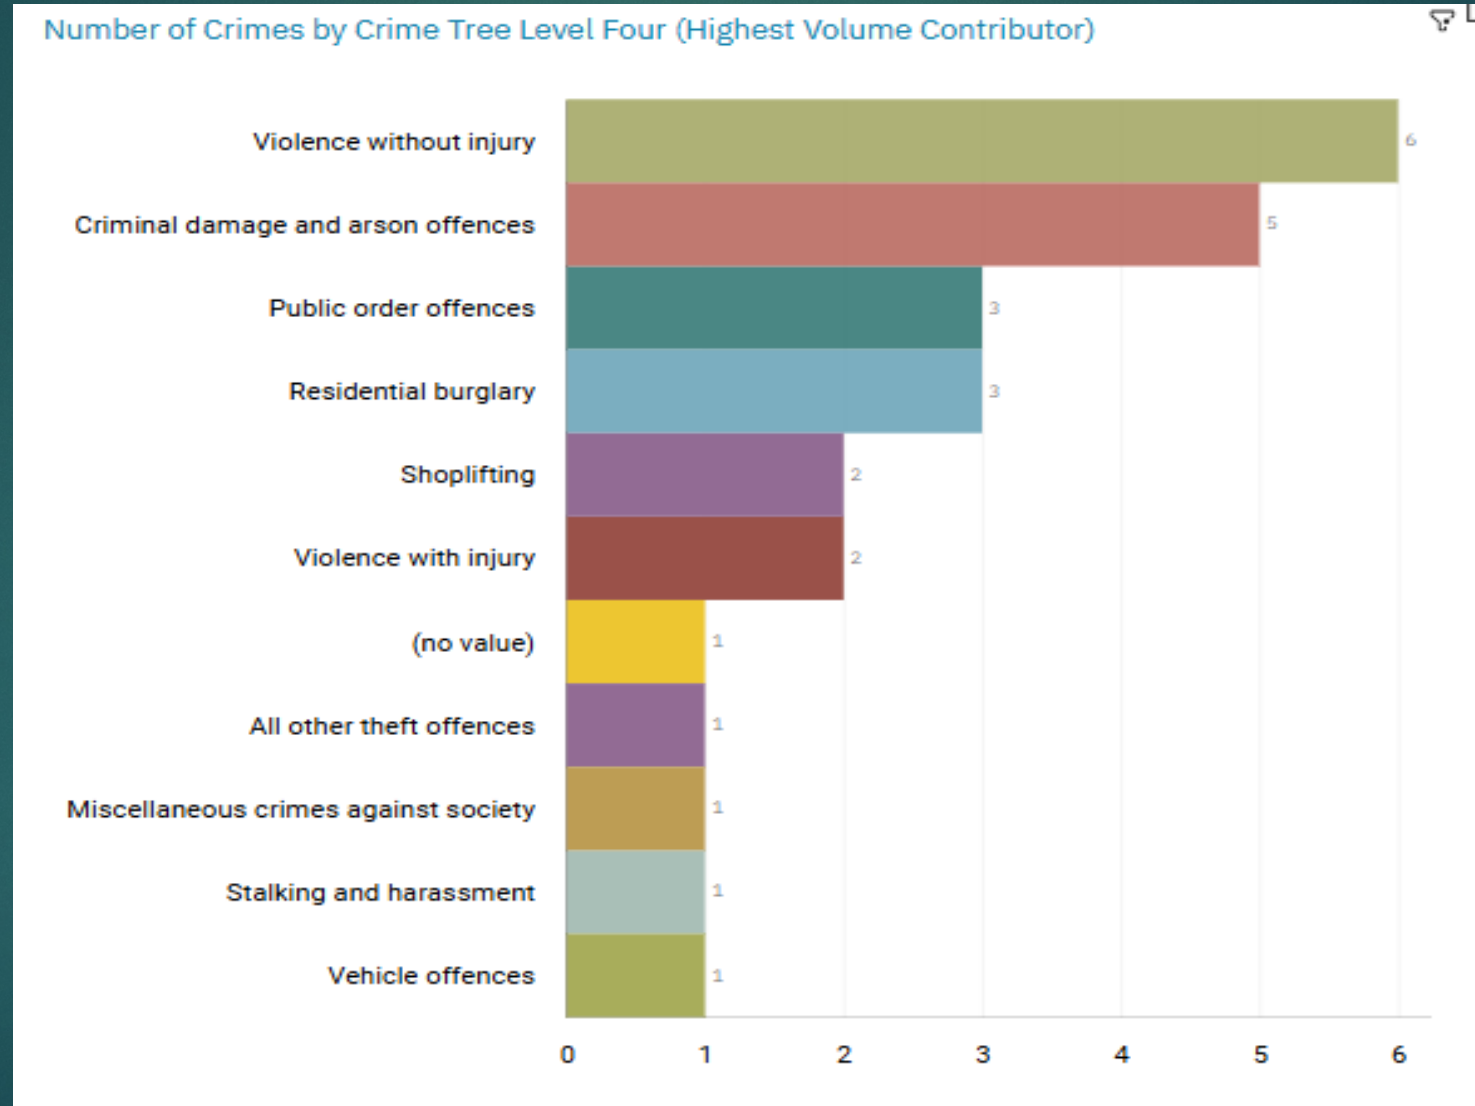

J1K2 Bridgehall ALL RECORDED CRIME