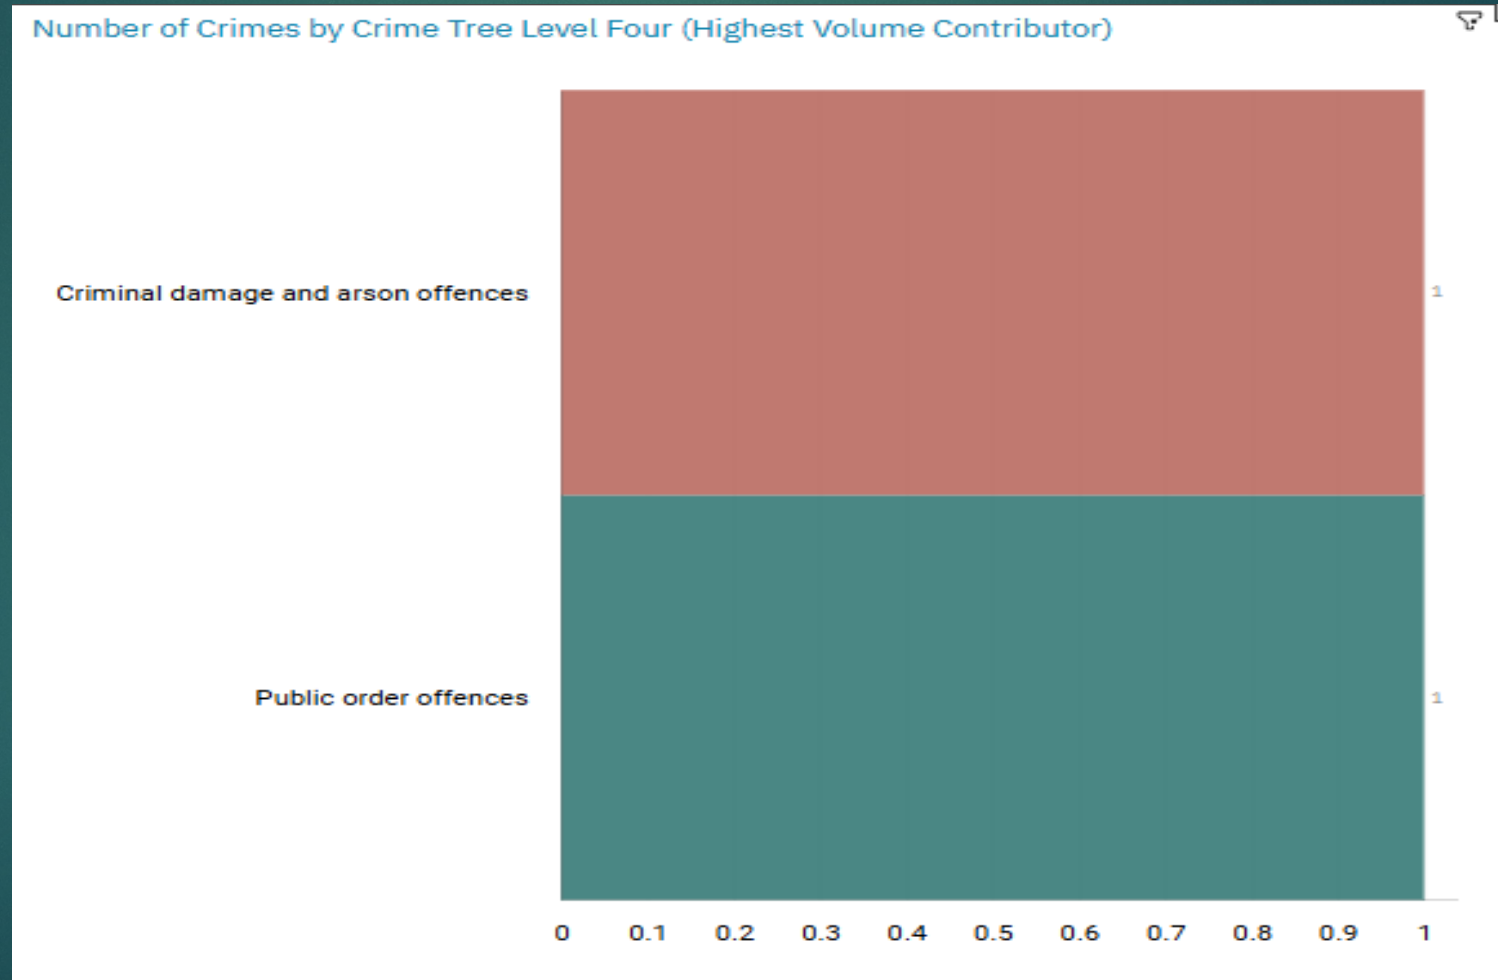

J1B4 Woodbank ALL RECORDED CRIME