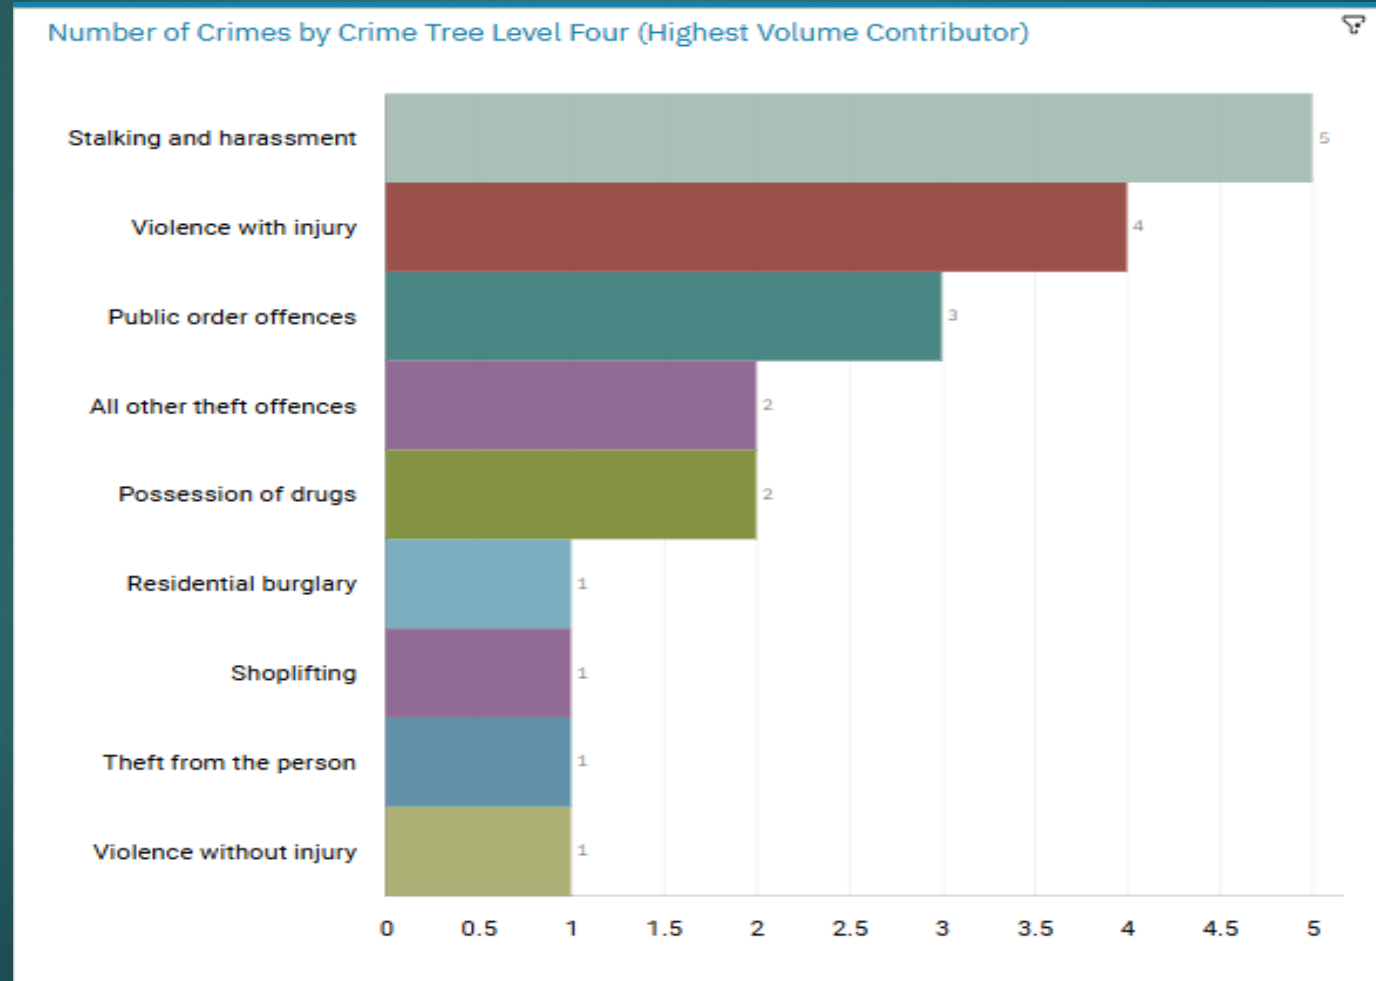

J1A3 Shaw Heath ALL RECORDED CRIME