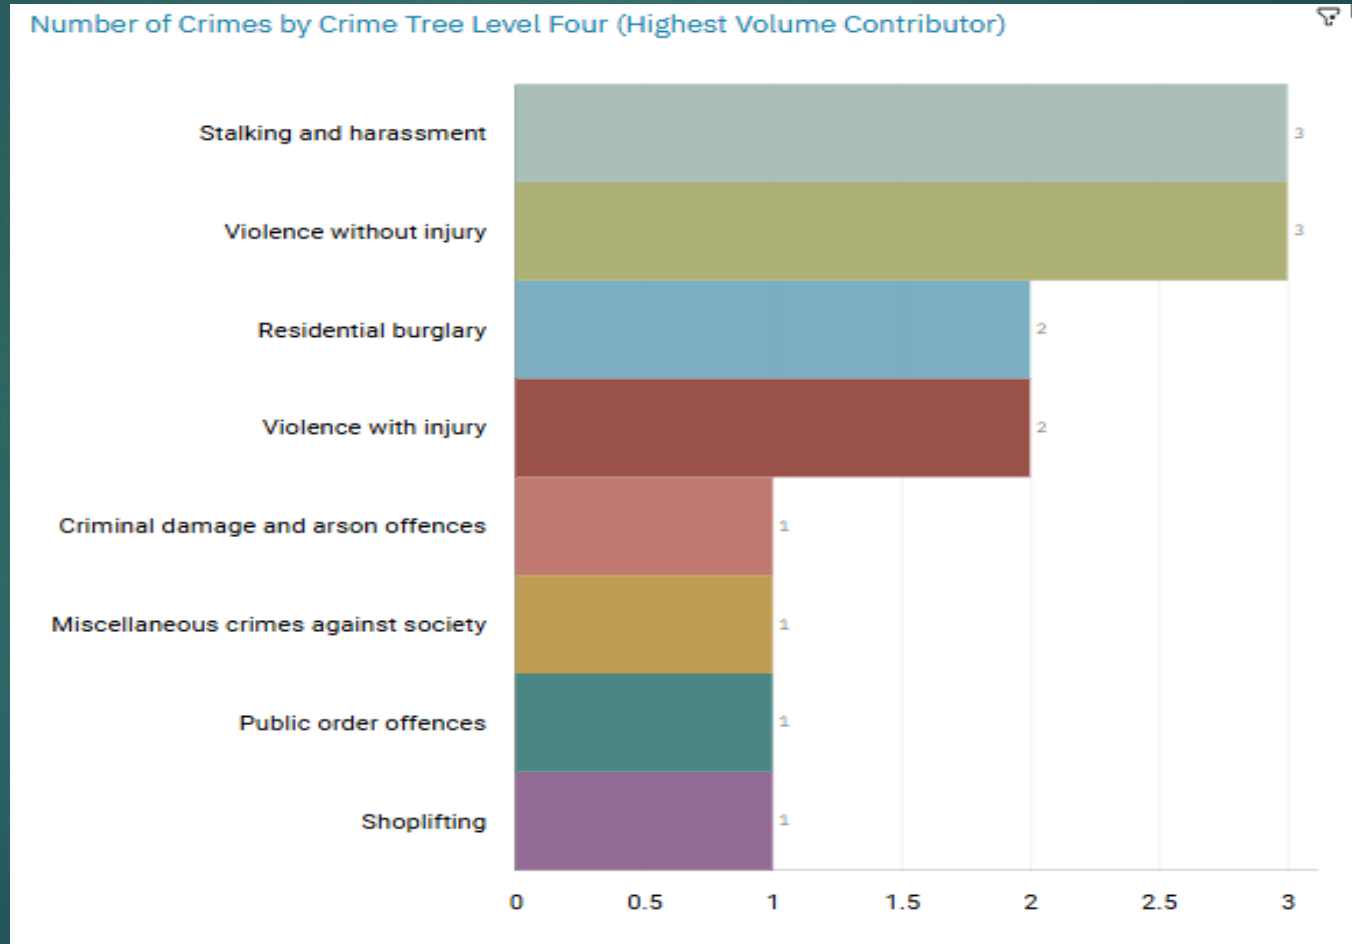

J1C5 Edgeley ALL RECORDED CRIME