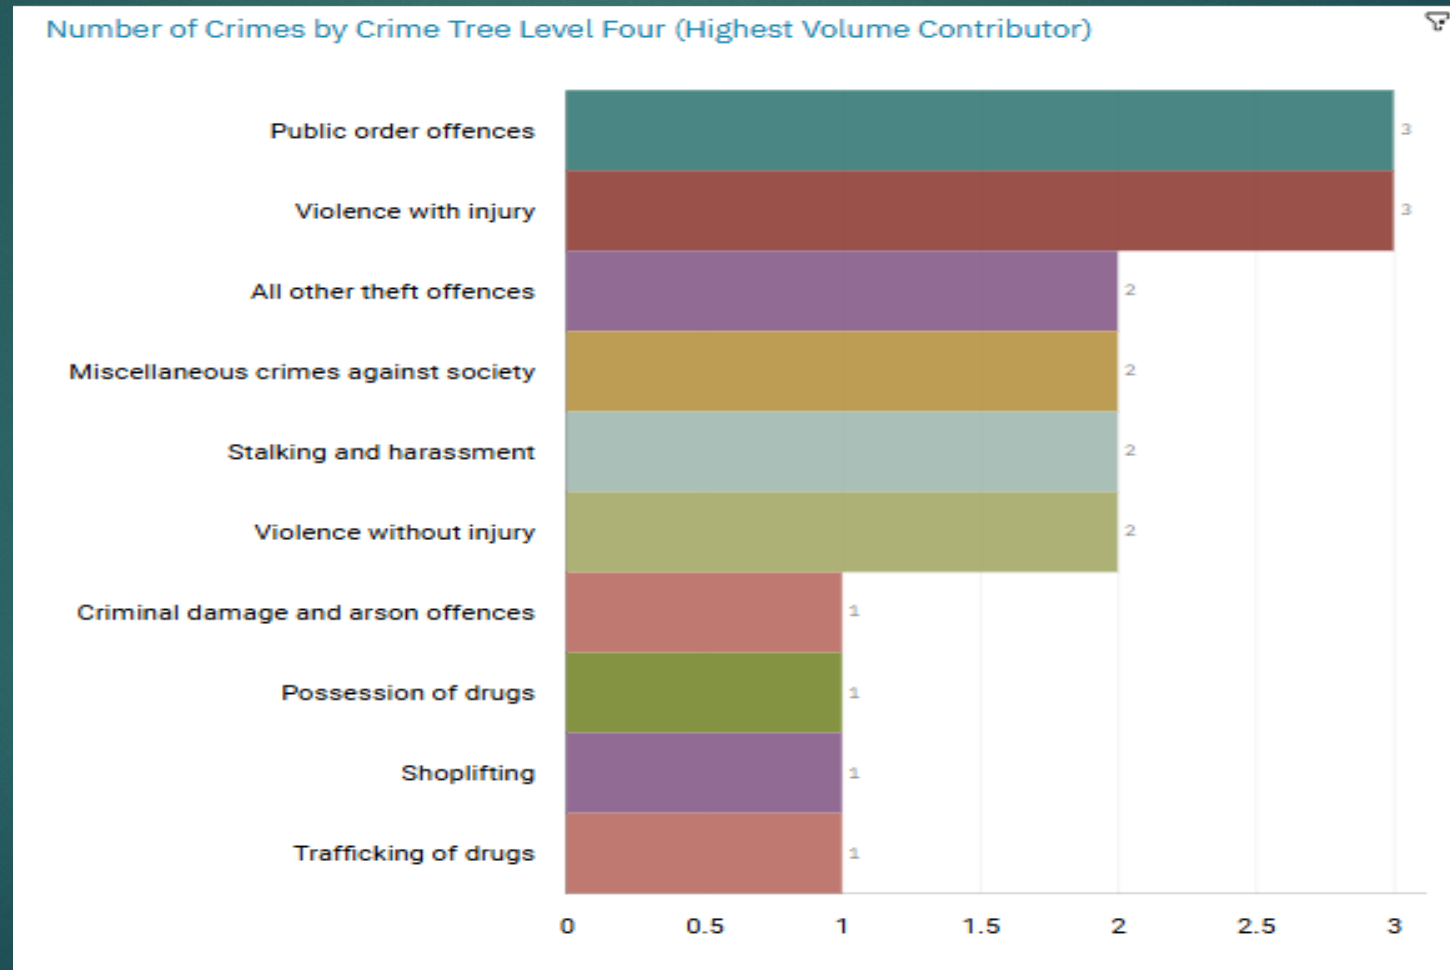

J1B5 Hillgate and Heaviley ALL RECORDED CRIME