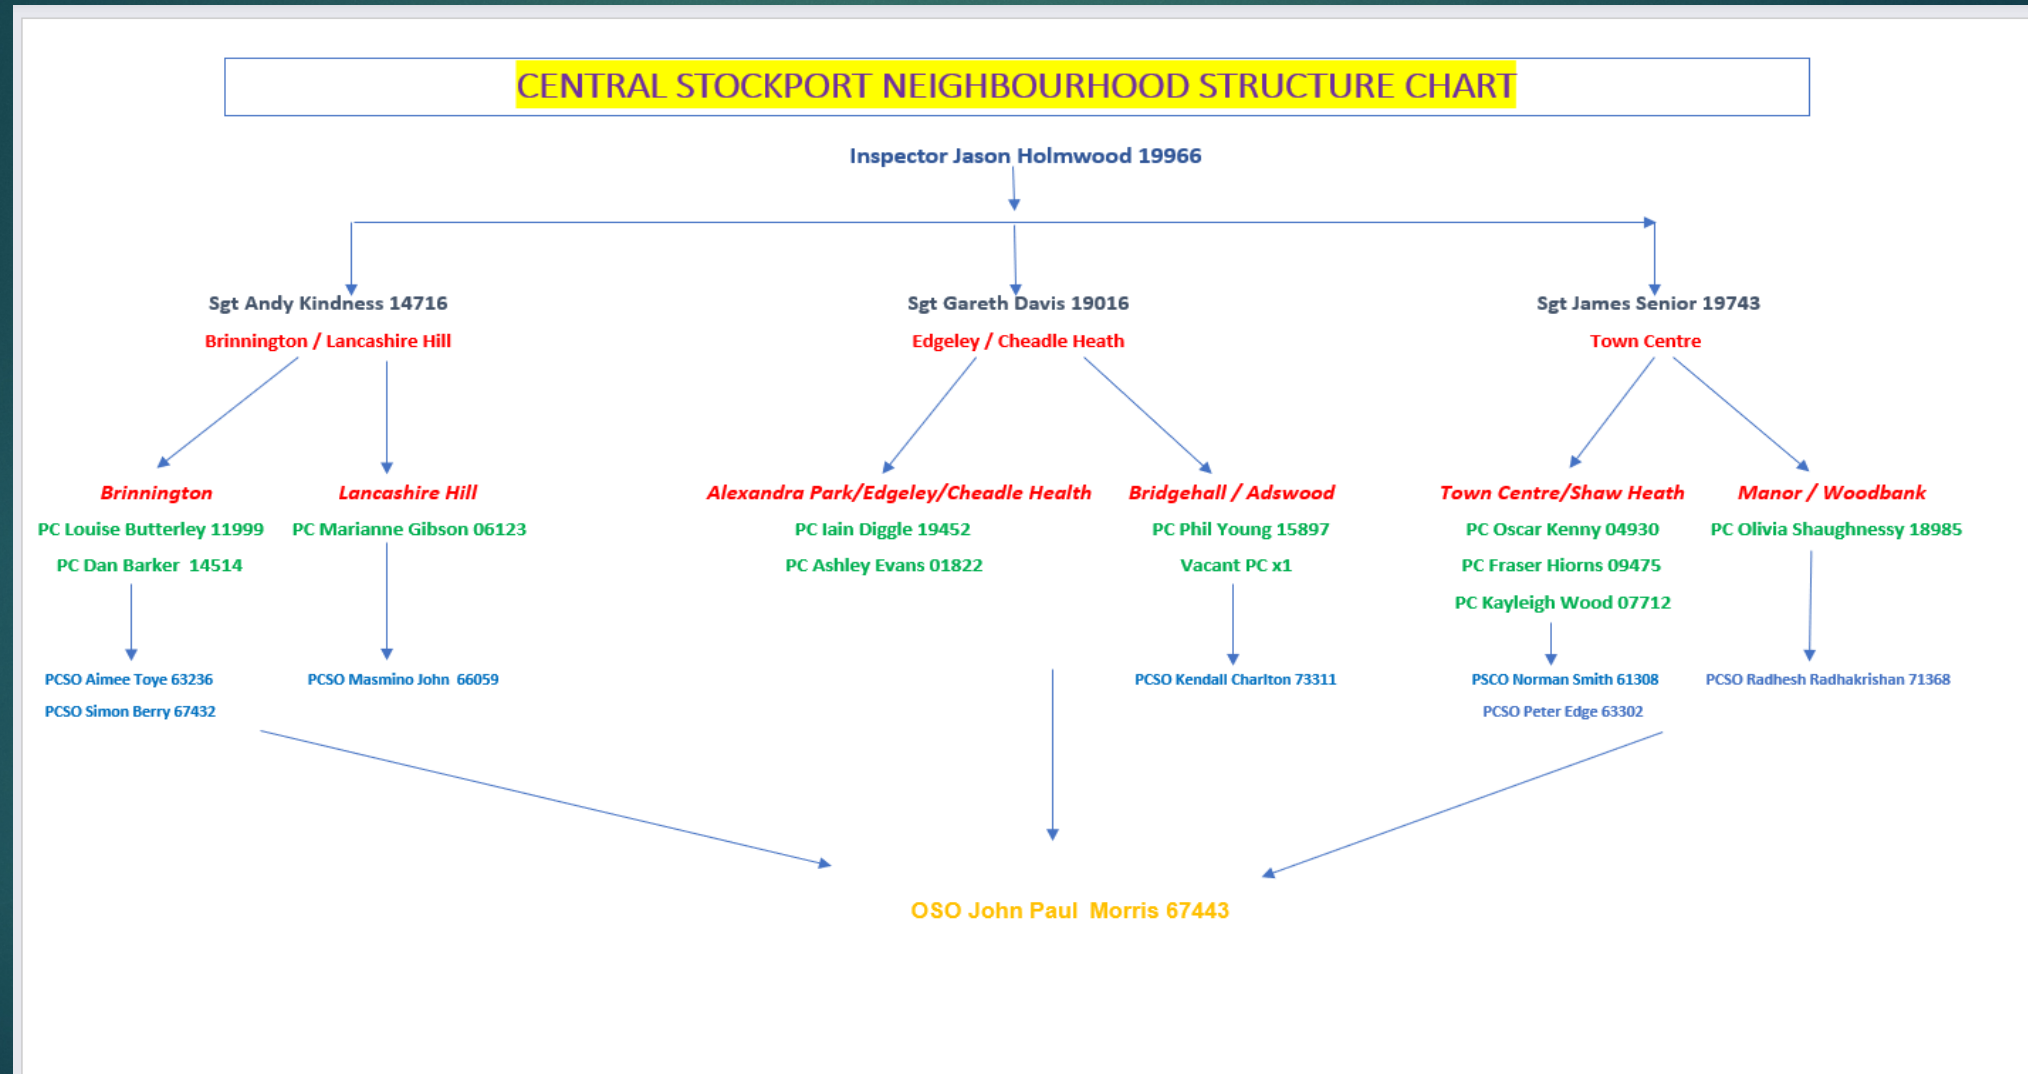

1. Drugs and Associated ASB
2. Burglaries
3. Speeding and Other Road Traffic Offences

CENTRAL STOCKPORT NEIGHBOURHOOD STRUCTURE CHART

GMP ALL RECORDED CRIME

Number of Crimes by Crime Tree Level Four (Highest Volume Contributor)

STOCKPORT ALL RECORDED CRIME

Number of Crimes by Crime Tree Level Four (Highest Volume Contributor)

J1F1 Brinnington
And
J1F2 Lancashire Hill
ALL RECORDED CRIME

J1F1 Brinnington ALL RECORDED CRIME

Number of Crimes by Crime Tree Level Four (Highest Volume Contributor)

J1B5 Hillgate And Heaviley “Street Name” Stats

J1B5	HILLGATE AND HEAVILEY	PUBLIC ORDER	WAINWRIGHT CLOSE	HEAVILEY	SK2 6BL
J1B5	HILLGATE AND HEAVILEY	PUBLIC ORDER	WAINWRIGHT CLOSE	HEAVILEY	SK2 6BL
J1B5	HILLGATE AND HEAVILEY	VIOLENCE AGAINST THE PERSON	LOWNDES LANE	OFFERTON	SK2 6DB
J1B5	HILLGATE AND HEAVILEY	MISCELLANEOUS CRIMES AGAINST SOCIETY	LOWNDES LANE	OFFERTON	SK2 6DB
J1B5	HILLGATE AND HEAVILEY	VIOLENCE AGAINST THE PERSON	HERBERT CLOSE	OFFERTON	SK2 5GJ
J1B5	HILLGATE AND HEAVILEY	THEFT	HATTERSBY LANE	OFFERTON	SK2 5BF
J1B5	HILLGATE AND HEAVILEY	VIOLENCE AGAINST THE PERSON	NANGREAVE ROAD	HEAVILEY	SK2 6DG
J1B5	HILLGATE AND HEAVILEY	PUBLIC ORDER	VICTORIA PARK	OFFERTON	SK1 4ER
J1B5	HILLGATE AND HEAVILEY	VIOLENCE AGAINST THE PERSON	WINSTER GROVE	HEAVILEY	SK2 6DY
J1B5	HILLGATE AND HEAVILEY	THEFT	HALL STREET	OFFERTON	SK1 4HR
J1B5	HILLGATE AND HEAVILEY	THEFT	WARD STREET	HEAVILEY	SK1 3JD
J1B5	HILLGATE AND HEAVILEY	MISCELLANEOUS CRIMES AGAINST SOCIETY	BUXTON ROAD	HEAVILEY	SK2 6LR
J1B5	HILLGATE AND HEAVILEY	DRUG OFFENCES	BLEATARN ROAD	HEAVILEY	SK1 4NP
J1B5	HILLGATE AND HEAVILEY	CRIMINAL DAMAGE	BUXTON ROAD	HEAVILEY	SK2 6LR
J1B5	HILLGATE AND HEAVILEY	VIOLENCE AGAINST THE PERSON	HENRY STREET	OFFERTON	SK1 4HU
J1B5	HILLGATE AND HEAVILEY	THEFT	DONA STREET	OFFERTON	SK1 4EJ
J1B5	HILLGATE AND HEAVILEY	DRUG OFFENCES	GLENMOOR ROAD	OFFERTON	SK1 4EB
J1B5	HILLGATE AND HEAVILEY	VIOLENCE AGAINST THE PERSON	VICTORIA PARK	OFFERTON	SK1 4ES