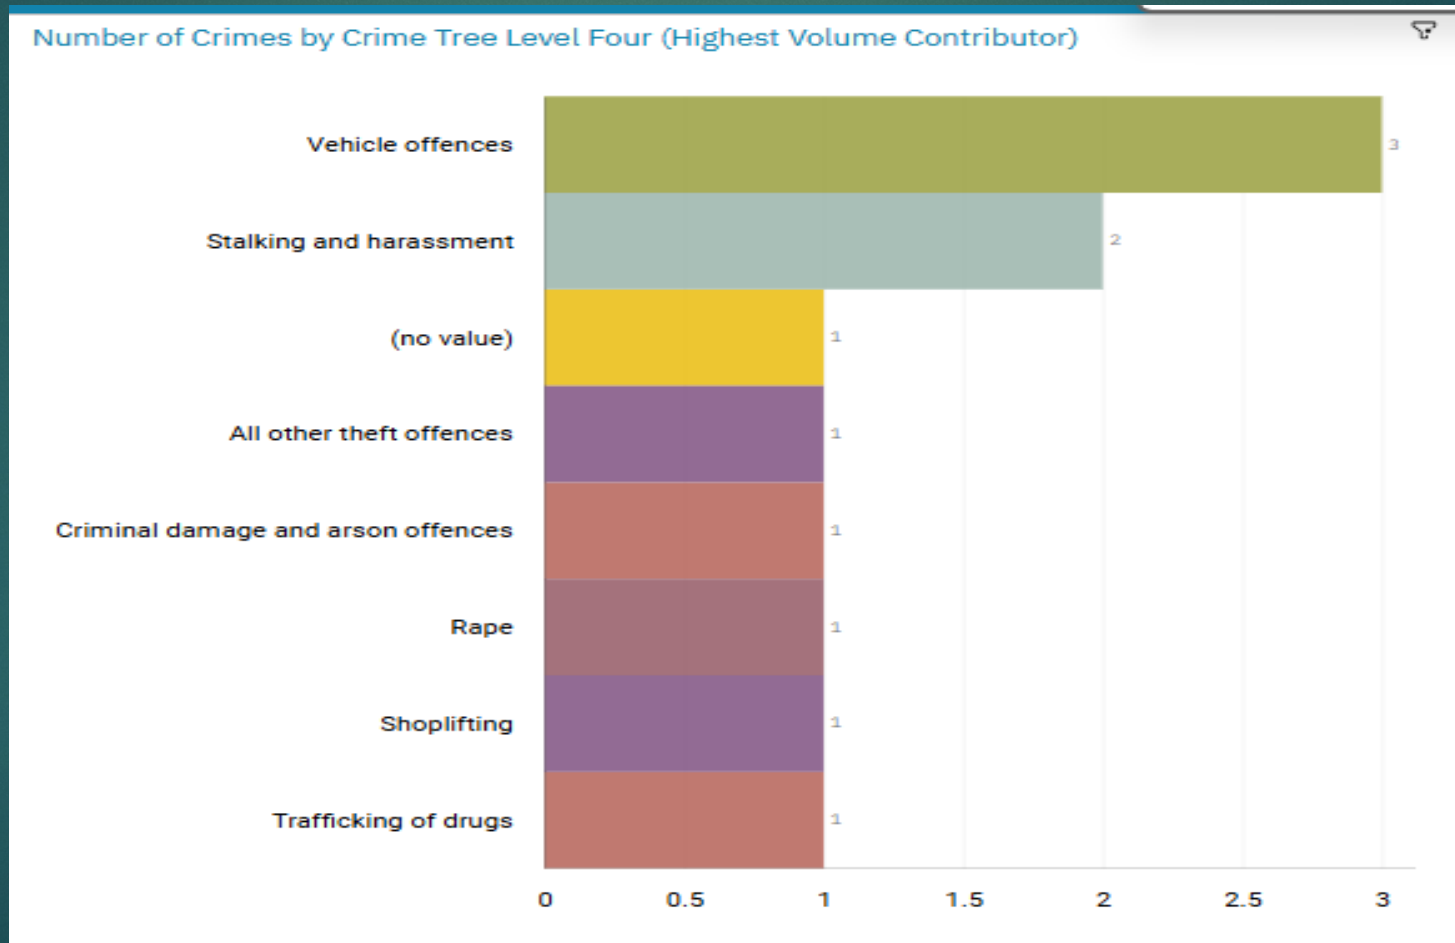

J1F2 Lancashire Hill ALL RECORDED CRIME