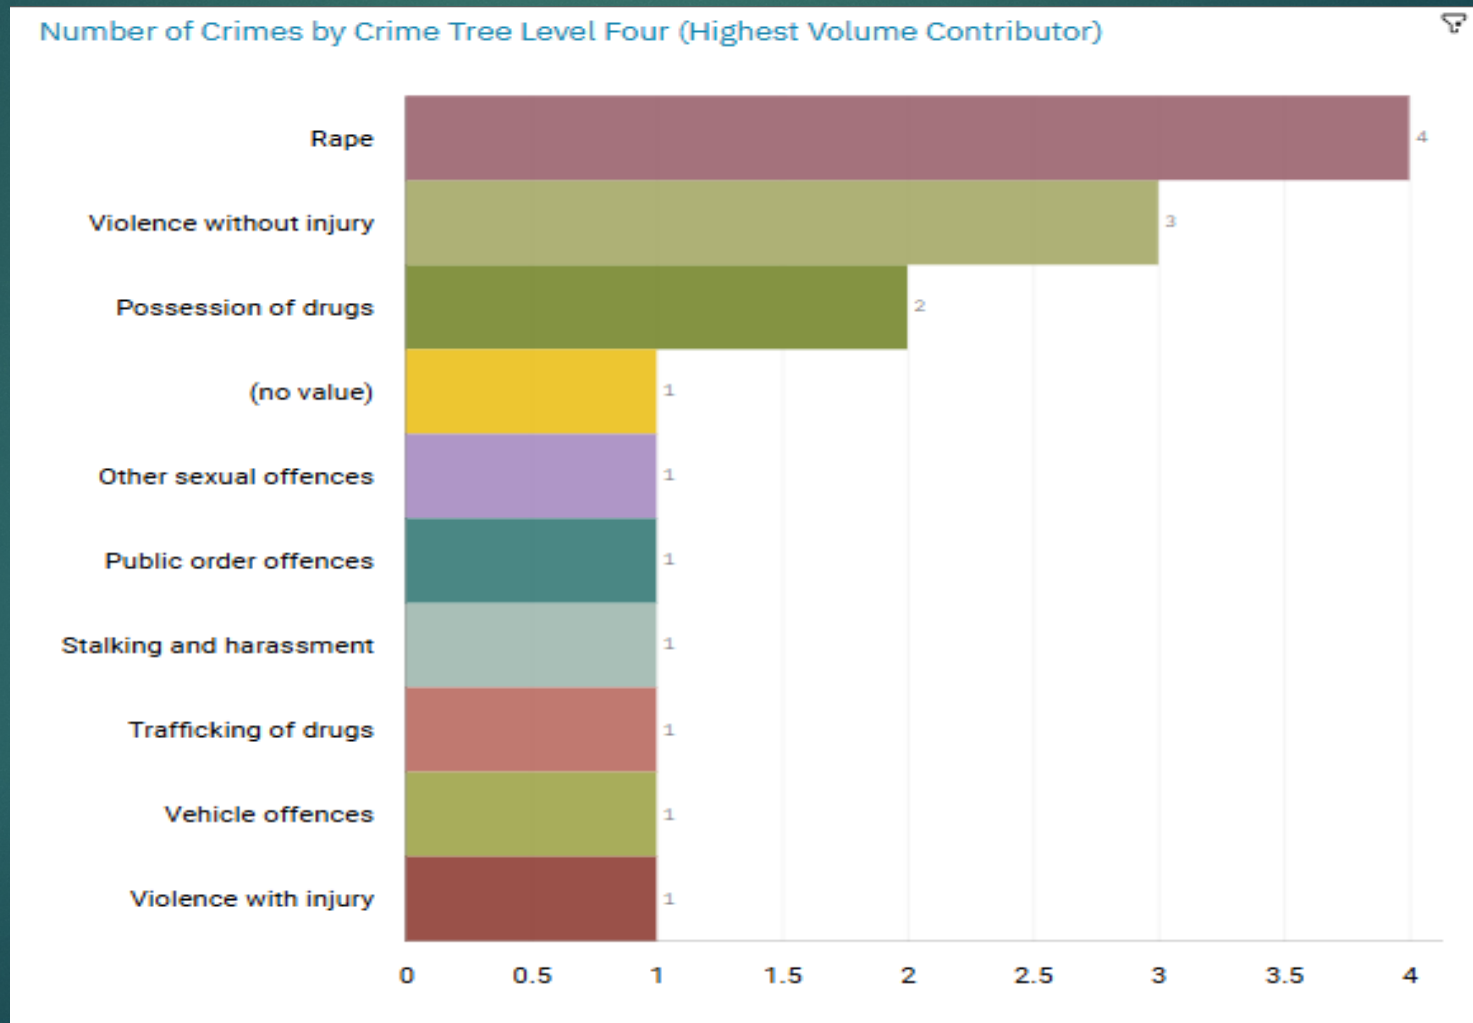

J1C6 Cheadle Heath ALL RECORDED CRIME

J1C6 Cheadle Heath "Street Name" Stats

		N/A			
--	--	-----	--	--	--

J1K1 Adswood ALL RECORDED CRIME

J1K1 Adswood "Street Name" Stats

J1K1	ADSWOOD	VIOLENCE AGAINST THE PERSON	WRENBURY CRESCENT	ADSWOOD	SK3 8NF
J1K1	ADSWOOD	VIOLENCE AGAINST THE PERSON	WRENBURY CRESCENT	ADSWOOD	SK3 8NF
J1K1	ADSWOOD	VIOLENCE AGAINST THE PERSON	TARPORLEY CLOSE	ADSWOOD	SK3 8NE
J1K1	ADSWOOD	PUBLIC ORDER	TARPORLEY CLOSE	ADSWOOD	SK3 8NE
J1K1	ADSWOOD	VEHICLE OFFENCES	DARESBUY CLOSE	ADSWOOD	SK3 8LY
J1K1	ADSWOOD	SEXUAL OFFENCES	WRENBURY CRESCENT	ADSWOOD	SK3 8NF
J1K1	ADSWOOD	VIOLENCE AGAINST THE PERSON	BIRD HALL LANE	ADSWOOD	SK8 5QE