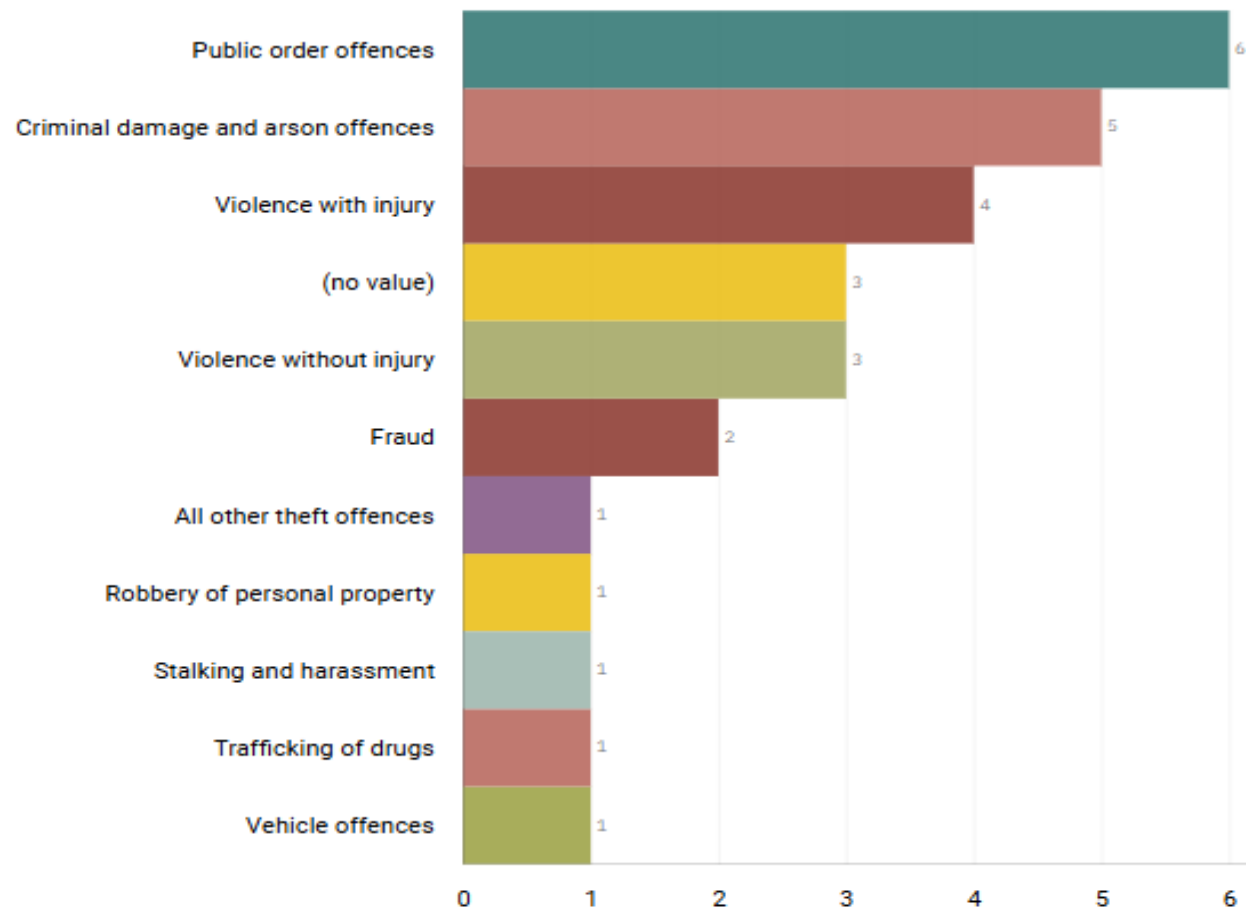

1. Drugs and Associated ASB
2. Burglaries
3. Speeding and Other Road Traffic Offences

CENTRAL STOCKPORT NEIGHBOURHOOD STRUCTURE CHART

GMP ALL RECORDED CRIME

Number of Crimes by Crime Tree Level Four (Highest Volume Contributor)

STOCKPORT ALL RECORDED CRIME

Number of Crimes by Crime Tree Level Four (Highest Volume Contributor)

J1F1 Brinnington
And
J1F2 Lancashire Hill
ALL RECORDED CRIME

J1F1 Brinnington ALL RECORDED CRIME

Number of Crimes by Crime Tree Level Four (Highest Volume Contributor)