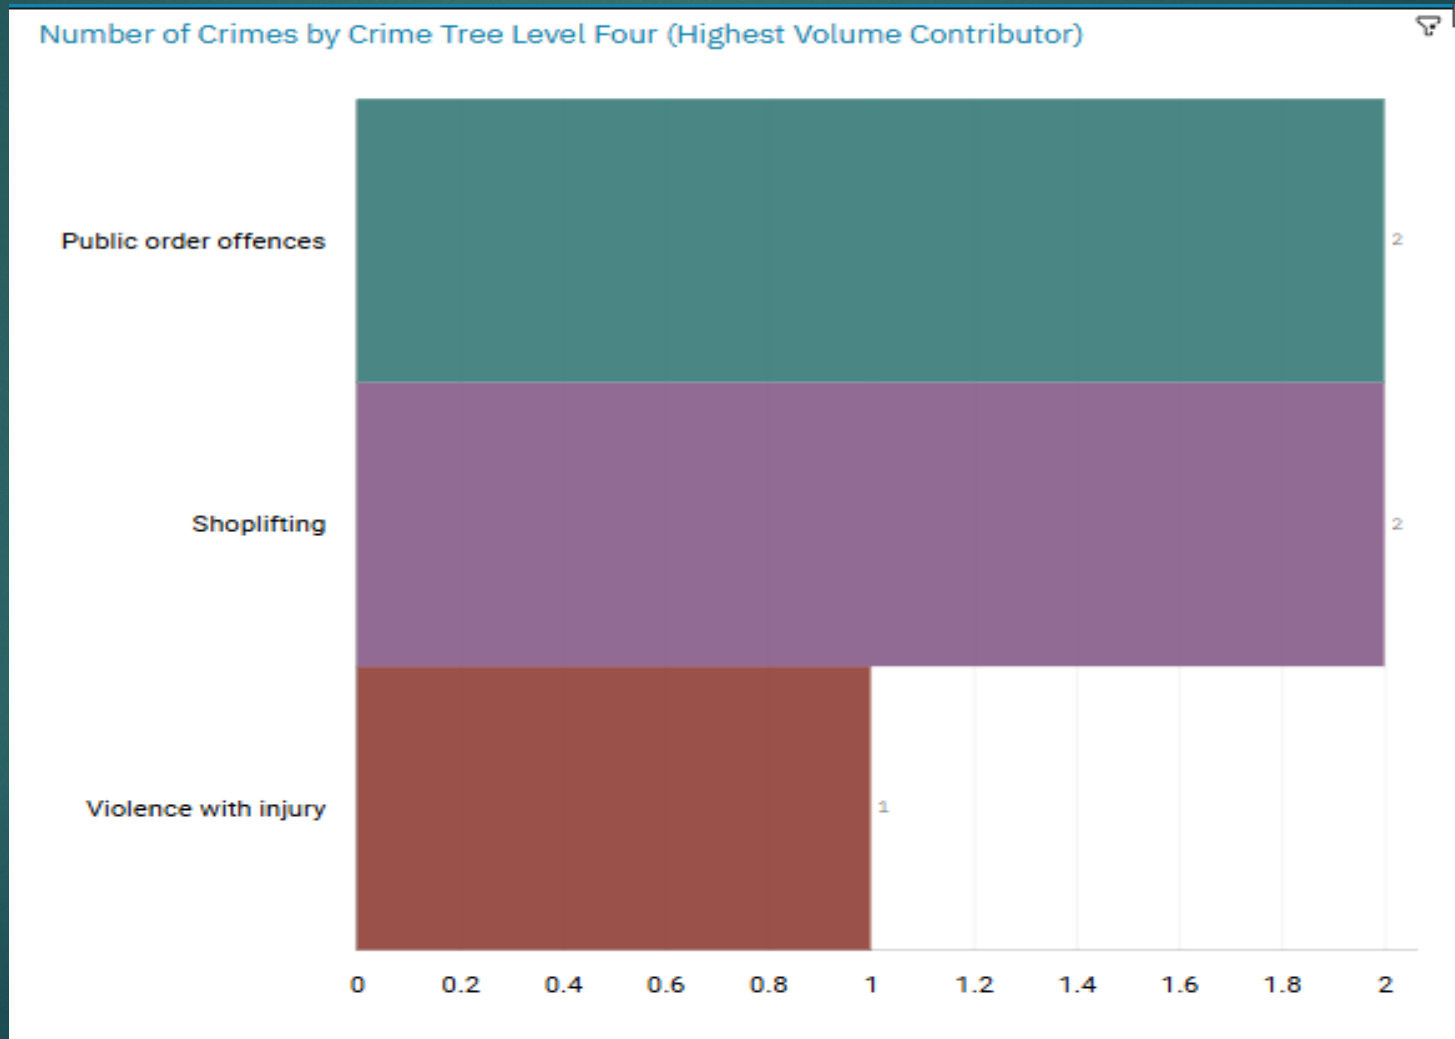

J1A2 Peel Centre ALL RECORDED CRIME