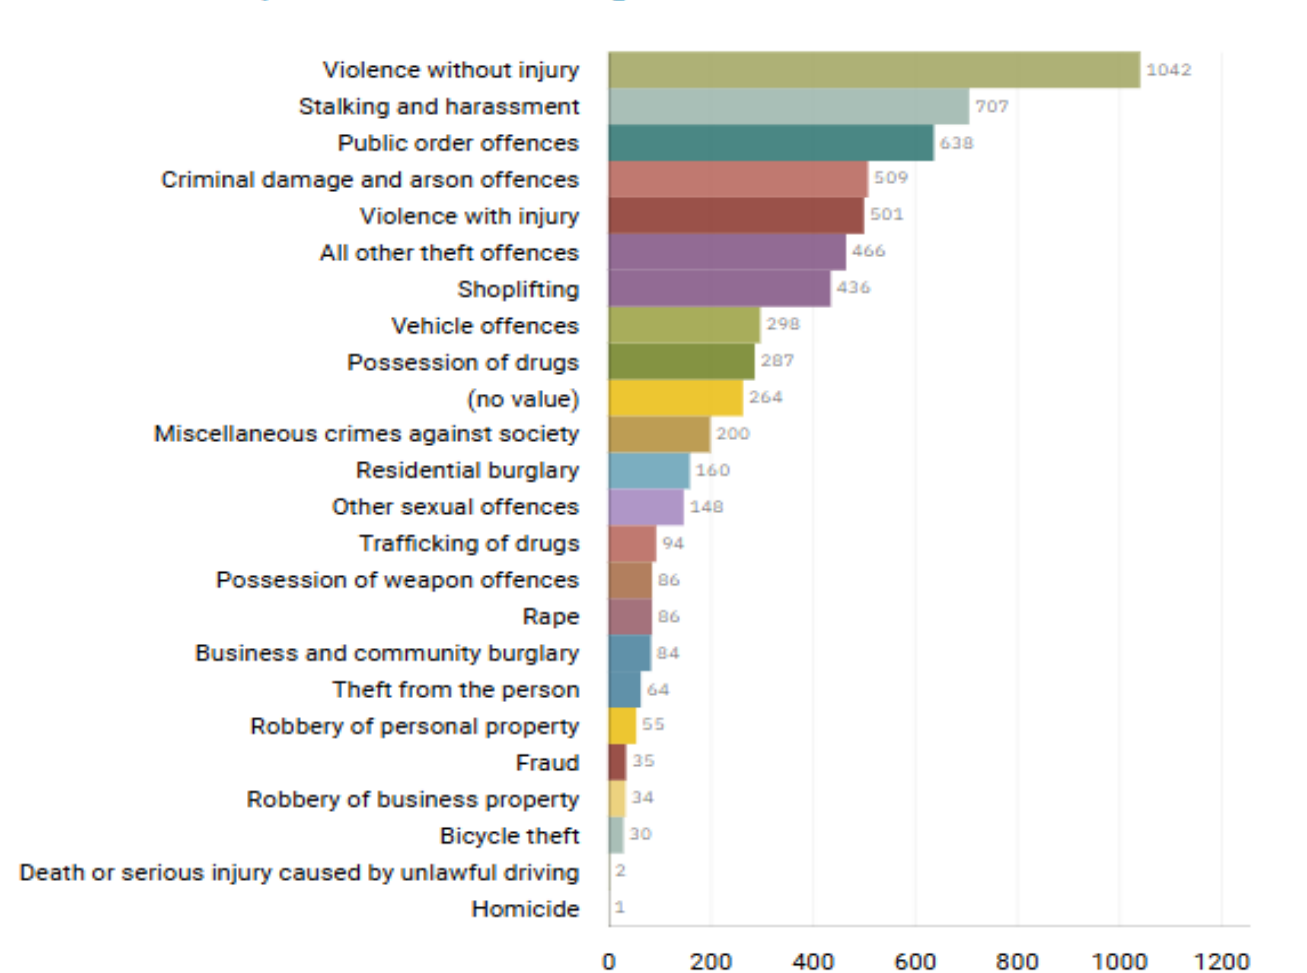

Fight, prevent and reduce crime.
Keep people safe. Care for victims.

CRIMES AND PRIORITIES

WEEKLY CRIME STATISTICS – WEEK : 13TH TO 19TH OF APRIL 2026
STOCKPORT CENTRAL NEIGHBOURHOOD POLICING TEAM

Neighbourhood Priorities

1. Drugs and Associated ASB
2. Burglaries
3. Speeding and Other Road Traffic Offences

CENTRAL STOCKPORT NEIGHBOURHOOD STRUCTURE CHART

GMP ALL RECORDED CRIME

Number of Crimes by Crime Tree Level Four (Highest Volume Contributor)

STOCKPORT ALL RECORDED CRIME

Number of Crimes by Crime Tree Level Four (Highest Volume Contributor)

J1F1 Brinnington
And
J1F2 Lancashire Hill
ALL RECORDED CRIME

J1F1 Brinnington ALL RECORDED CRIME

Number of Crimes by Crime Tree Level Four (Highest Volume Contributor)