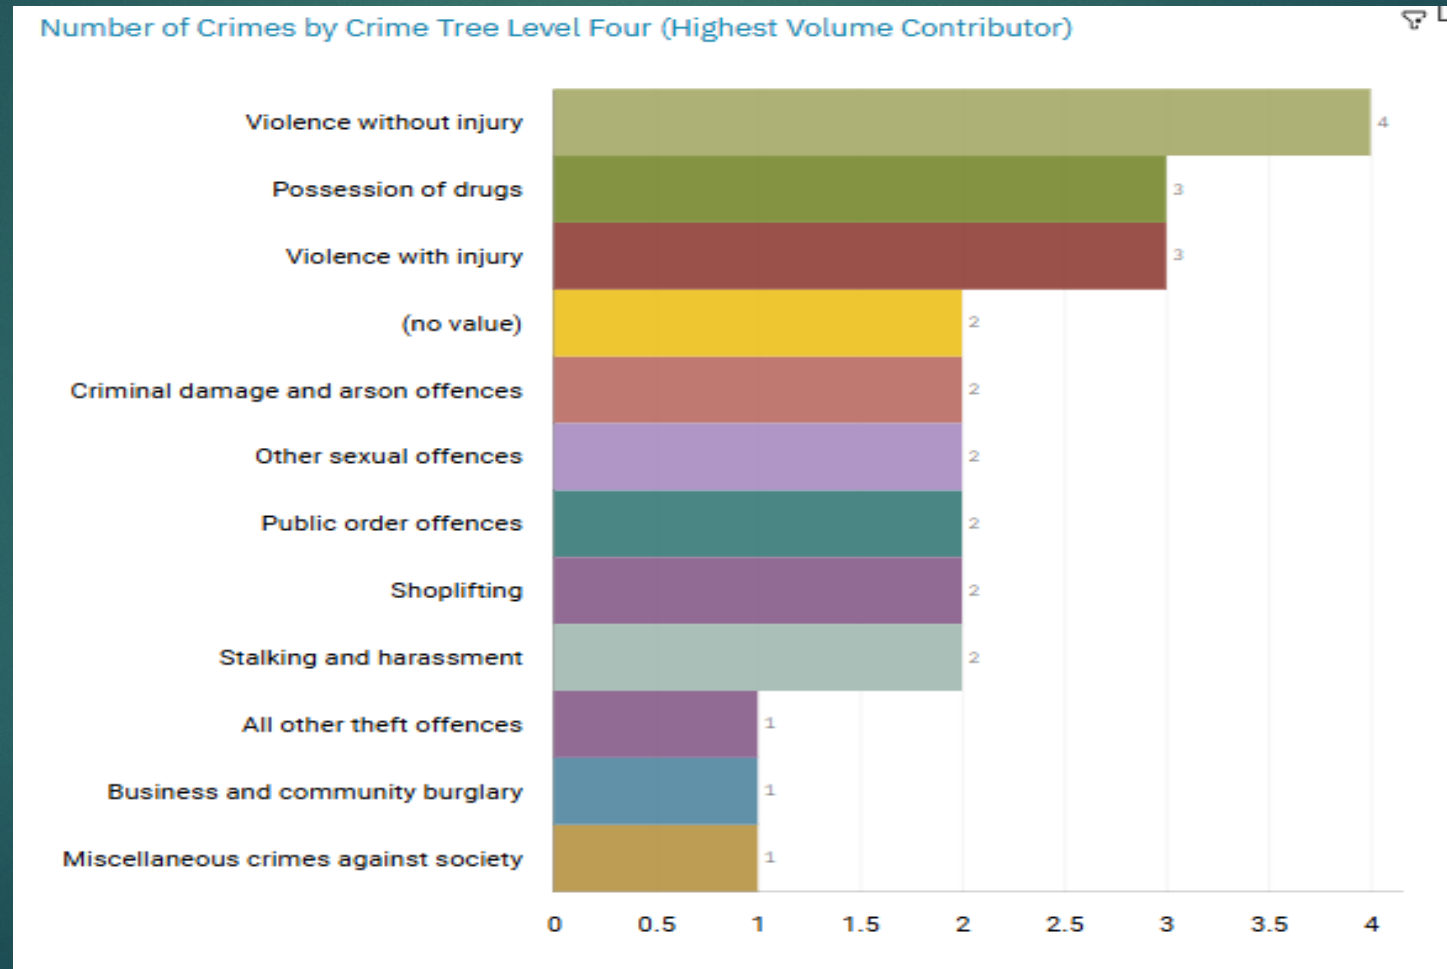

J1A1 TOWN CENTRE

J1A2 PEEL CENTRE

J1A3 SHAW HEATH

**J1B4 WOODBANK, J1B5 HILLGATE
AND HEAVILEY**

ALL RECORDED CRIME

J1A1 Town Centre ALL RECORDED CRIME

J1A1 Town Centre “Street Name” Stats

J1A1	TOWN CENTRE	VIOLENCE AGAINST THE PERSON	CHESTERGATE	STOCKPORT	SK1 1NU
J1A1	TOWN CENTRE	CRIMINAL DAMAGE	CHESTERGATE	STOCKPORT	SK1 1NU
J1A1	TOWN CENTRE	CRIMINAL DAMAGE	CHESTERGATE	STOCKPORT	SK1 1NU
J1A1	TOWN CENTRE	VIOLENCE AGAINST THE PERSON	CHESTERGATE	STOCKPORT	SK1 1NU
J1A1	TOWN CENTRE	VIOLENCE AGAINST THE PERSON	CHESTERGATE	STOCKPORT	SK1 1NU
J1A1	TOWN CENTRE	MISCELLANEOUS CRIME AGAINST SOCIETY	CHESTERGATE	STOCKPORT	SK1 1NU
J1A1	TOWN CENTRE	PUBLIC ORDER	ST PETERSGATE	STOCKPORT	SK1 1HD
J1A1	TOWN CENTRE	DRUG OFFENCES	ST PETERSGATE	STOCKPORT	SK1 1HD
J1A1	TOWN CENTRE	DRUG OFFENCES	ST PETERSGATE	STOCKPORT	SK1 1HD
J1A1	TOWN CENTRE	VIOLENCE AGAINST THE PERSON	TIVIOT DALE	STOCKPORT	SK1 1TA
J1A1	TOWN CENTRE	VIOLENCE AGAINST THE PERSON	TIVIOT DALE	STOCKPORT	SK1 1TA
J1A1	TOWN CENTRE	DRUG OFFENCES	INTERNAL ROAD	STOCKPORT	SK3 0EH
J1A1	TOWN CENTRE	PUBLIC ORDER	MERSEY SQUARE	STOCKPORT	SK1 1RA
J1A1	TOWN CENTRE	THEFT	CHESTERGATE	STOCKPORT	SK1 1NP
J1A1	TOWN CENTRE	THEFT	MERSEYWAY	STOCKPORT	SK1 1PU
J1A1	TOWN CENTRE	VIOLENCE AGAINST THE PERSON	WELLINGTON ROAD SOUTH	STOCKPORT	SK4 1AA
J1A1	TOWN CENTRE	BURGLARY	ST PETERSGATE	STOCKPORT	SK1 1EB
J1A1	TOWN CENTRE	SEXUAL OFFENCES	ARDERN WALK	STOCKPORT	SK1 1PT
J1A1	TOWN CENTRE	SEXUAL OFFENCES	ST PETERSGATE	STOCKPORT	SK1 1HD
J1A1	TOWN CENTRE	VIOLENCE AGAINST THE PERSON	MERSEY SQUARE	STOCKPORT	SK1 1RA
J1A1	TOWN CENTRE	THEFT	CHESTERGATE	STOCKPORT	SK1 1NT
J1A1	TOWN CENTRE	VIOLENCE AGAINST THE PERSON	HIGH STREET	STOCKPORT	SK1 1EG
J1A1	TOWN CENTRE	VIOLENCE AGAINST THE PERSON	LOWER HILLGATE	STOCKPORT	SK1 1JE