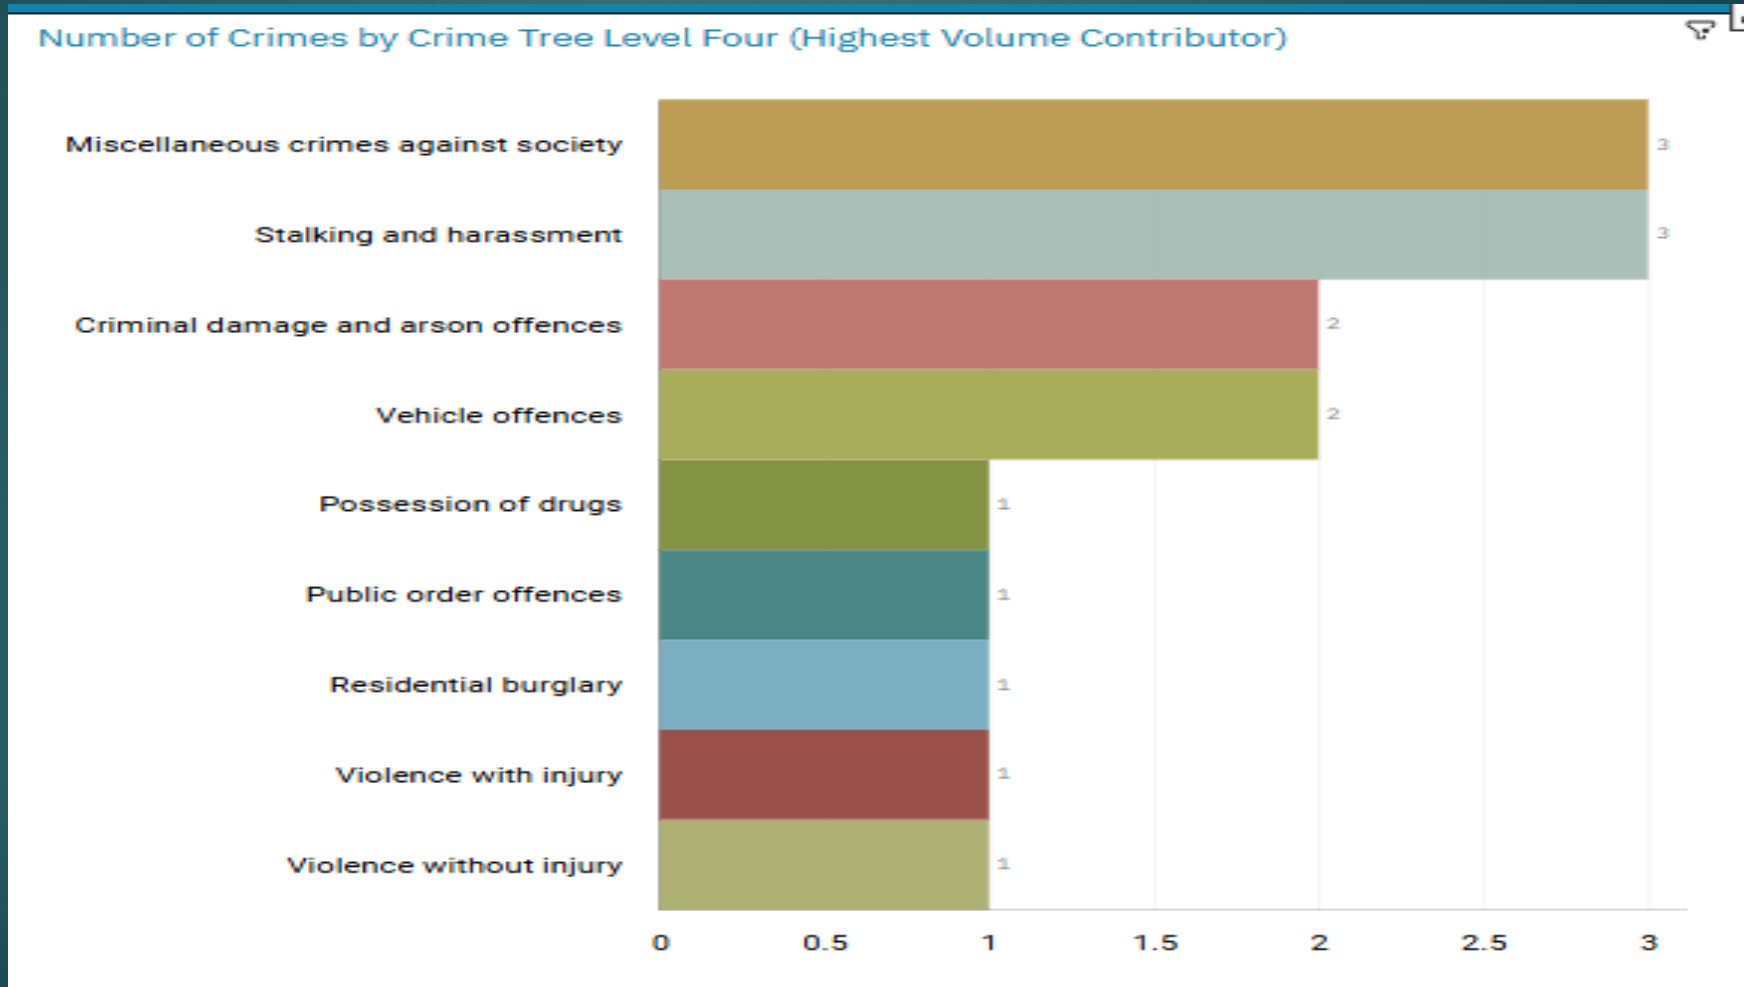

J1B5 Hillgate and Heaviley ALL RECORDED CRIME