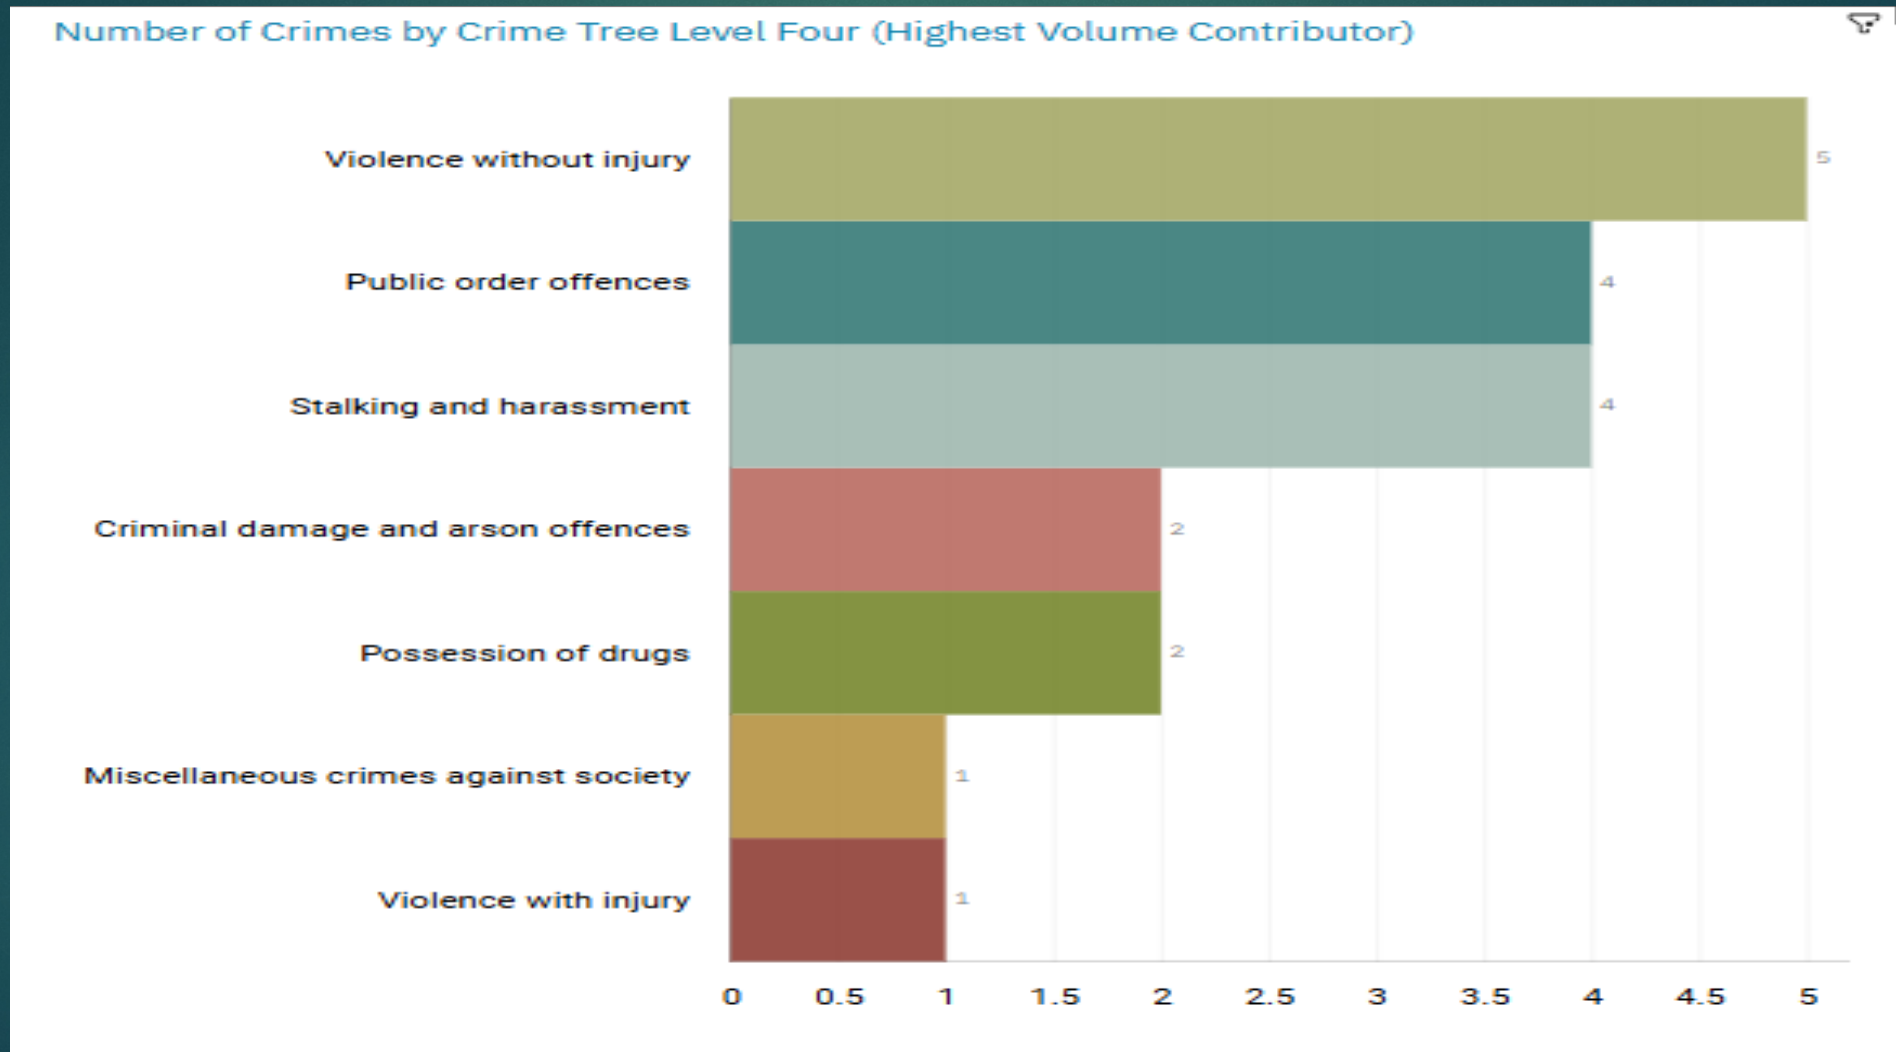

J1K2 Bridgehall ALL RECORDED CRIME