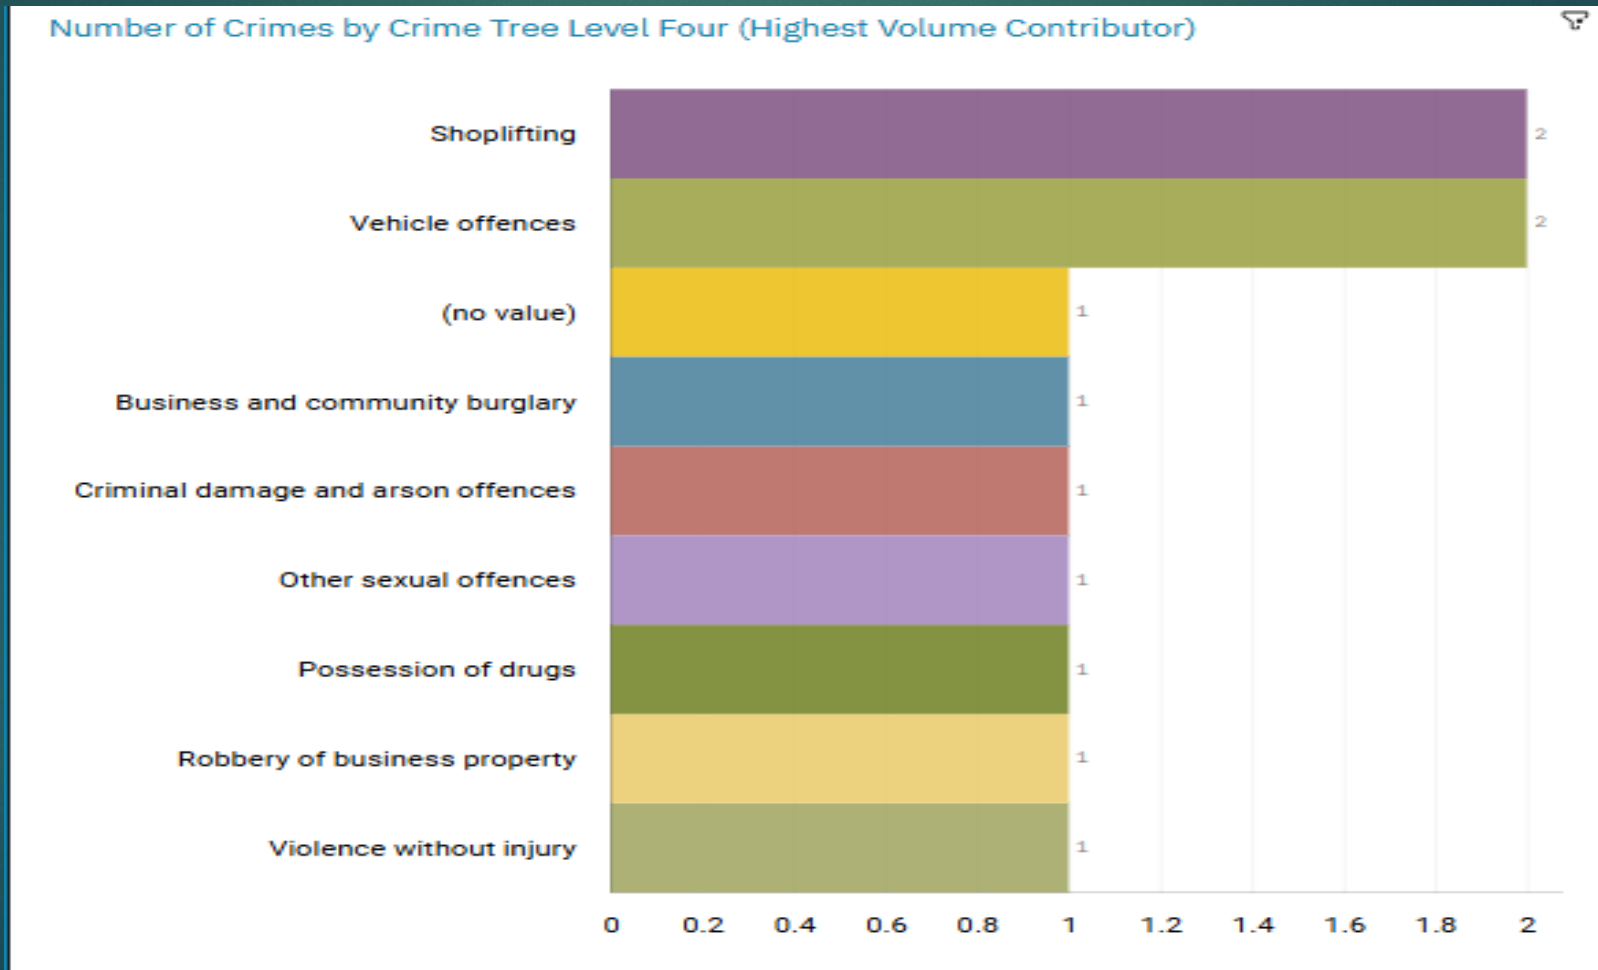

J1F2 Lancashire Hill ALL RECORDED CRIME