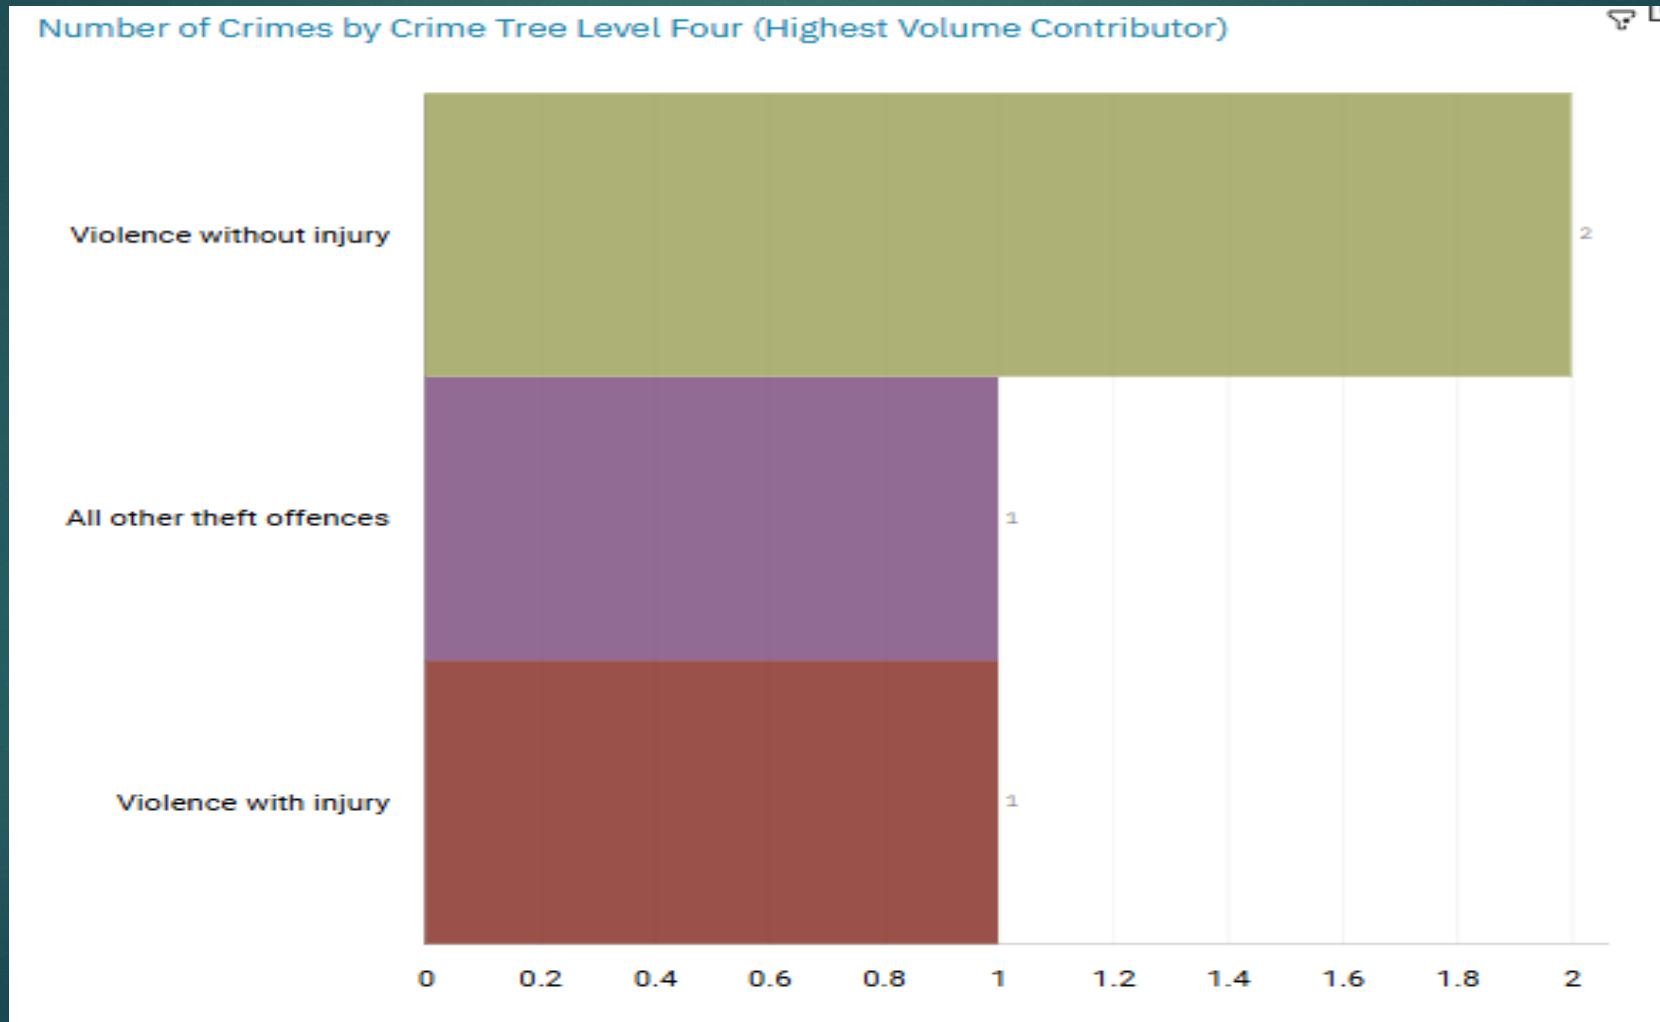

J1B4 Woodbank ALL RECORDED CRIME