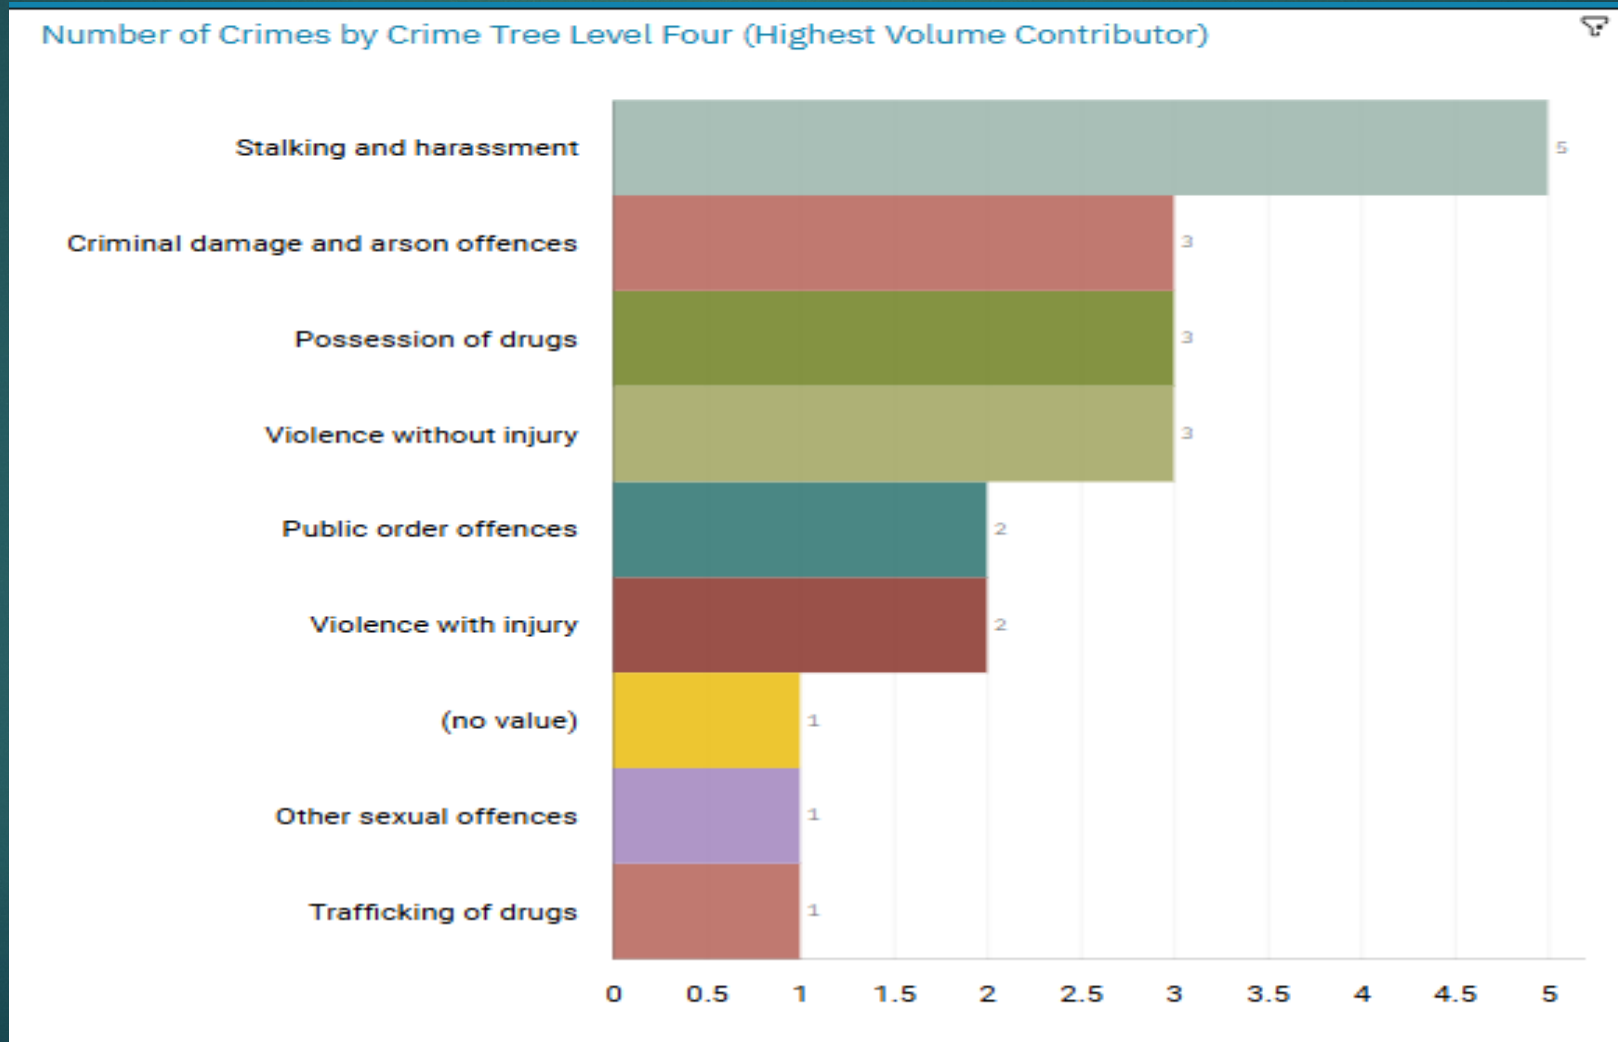

J1F1 Brinnington ALL RECORDED CRIME