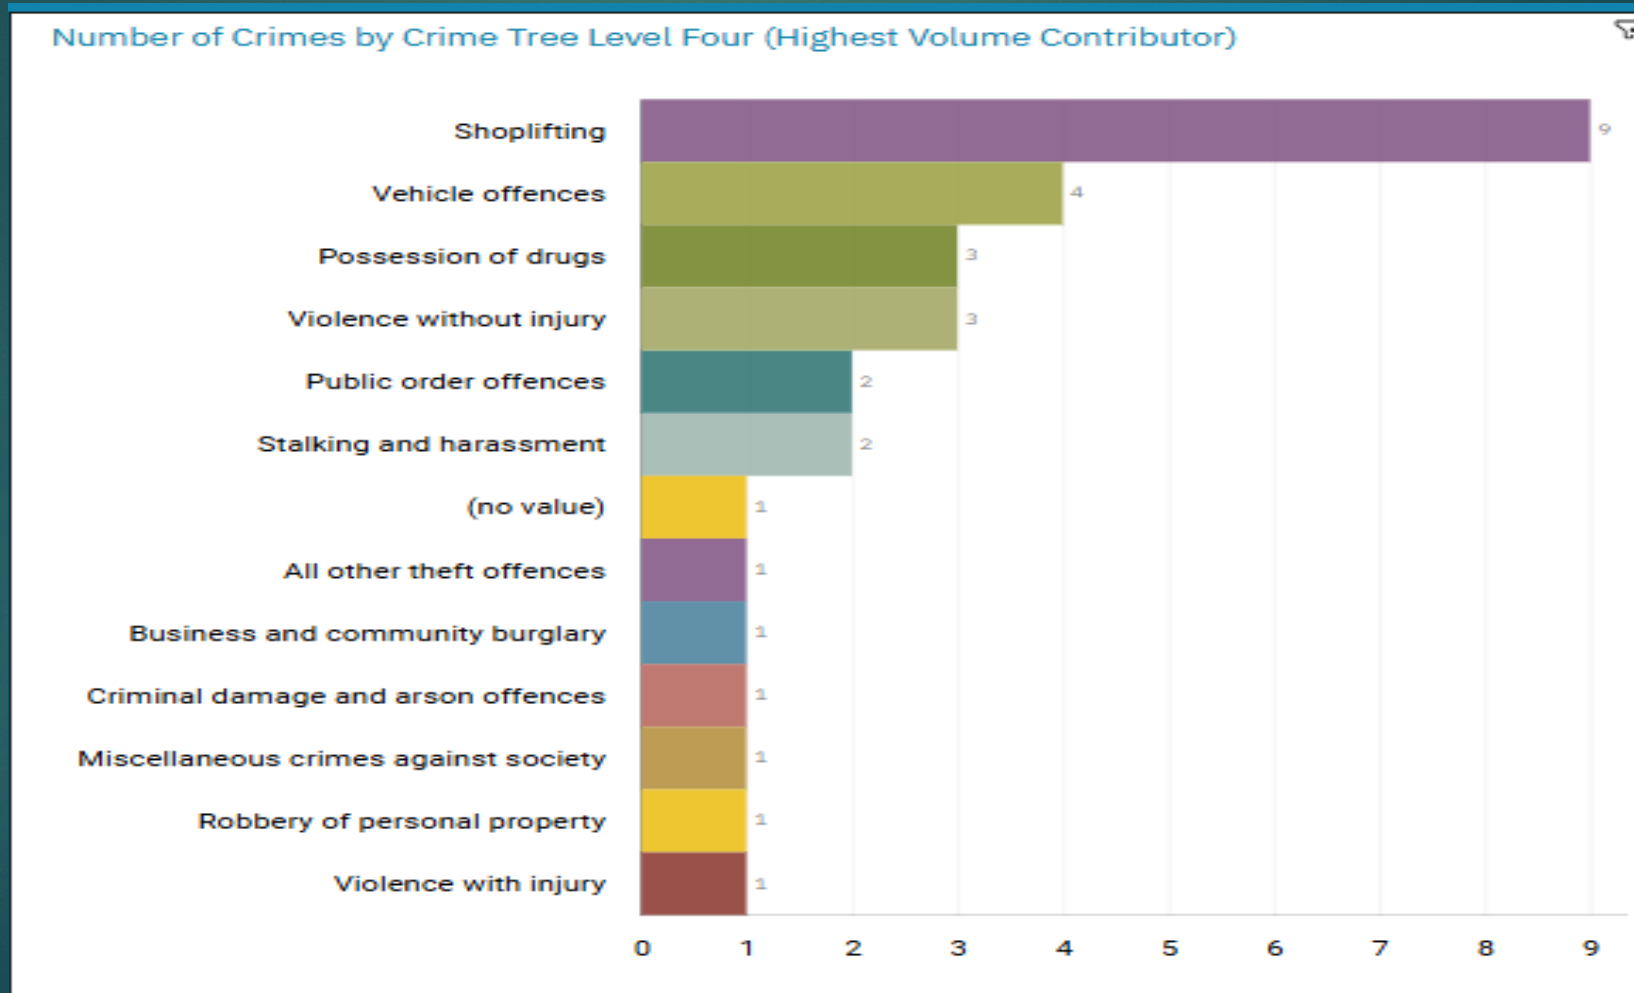

J1A3 Shaw Heath ALL RECORDED CRIME