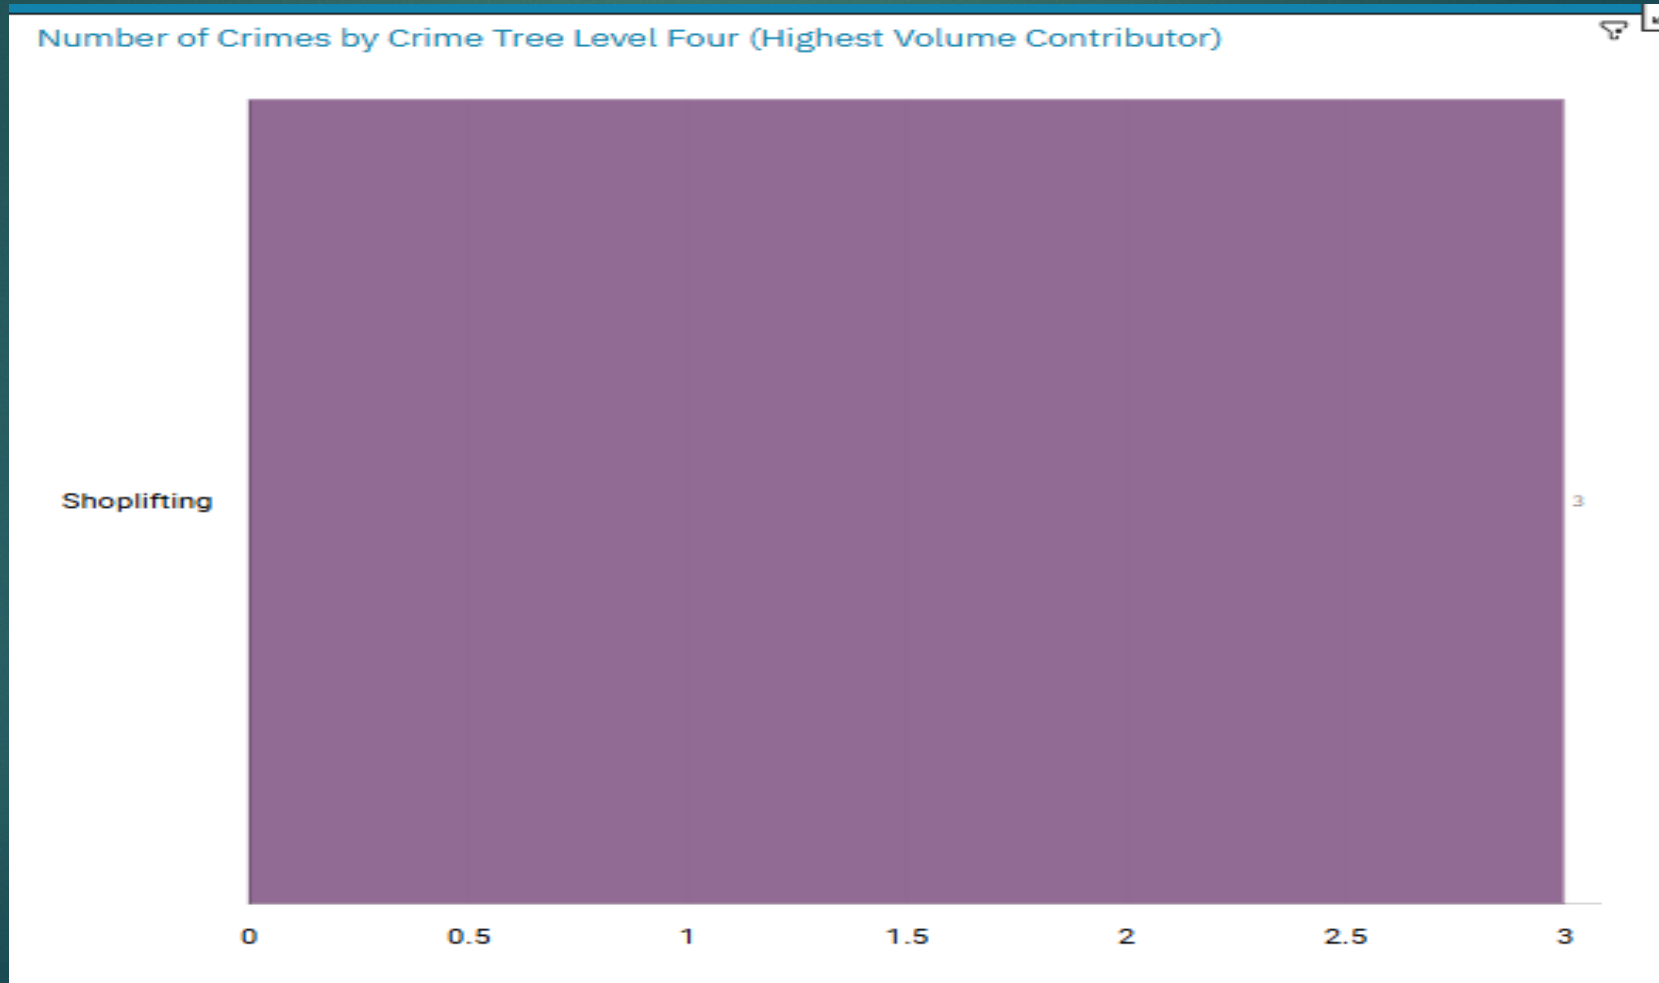

J1C6 Cheadle Heath ALL RECORDED CRIME