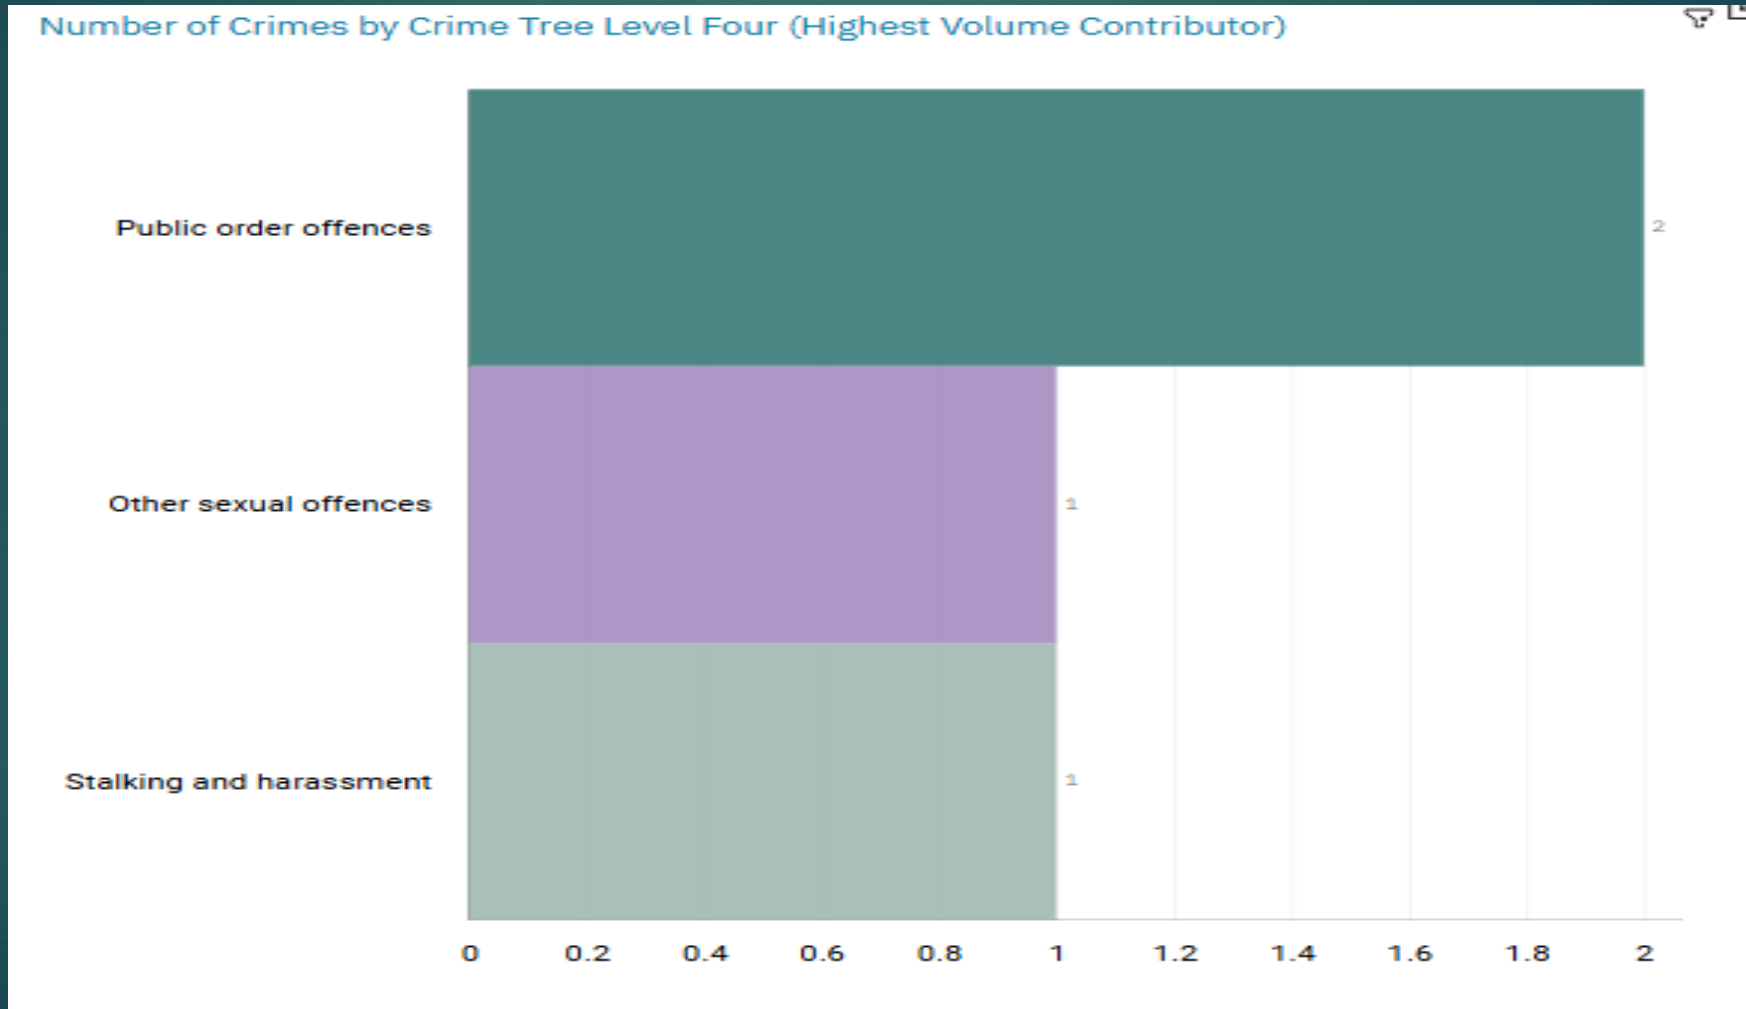

J1A2 Peel Centre ALL RECORDED CRIME