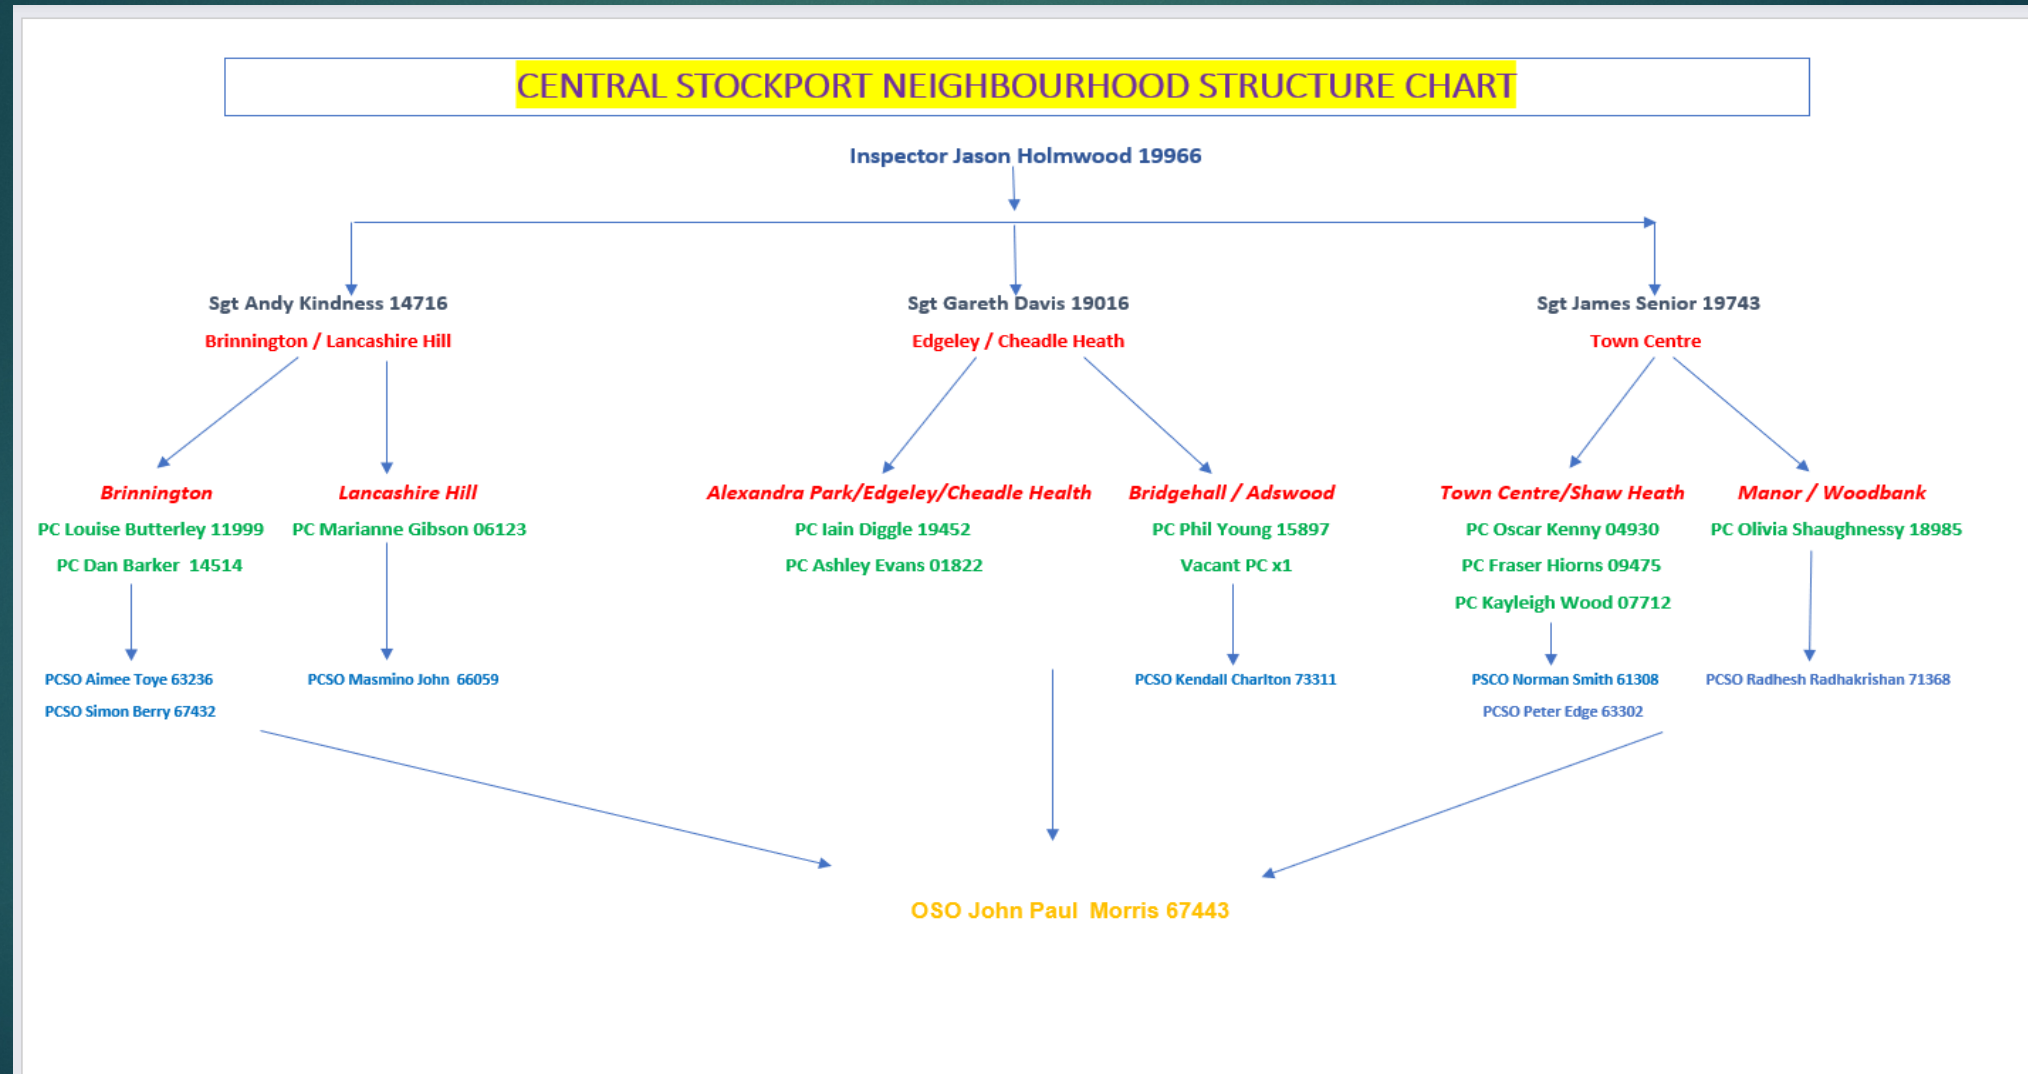

# Neighbourhood Priorities

1. Drugs and Associated ASB
2. Burglaries
3. Speeding and Other Road Traffic Offences

## CENTRAL STOCKPORT NEIGHBOURHOOD STRUCTURE CHART

# GMP ALL RECORDED CRIME

Number of Crimes by Crime Tree Level Four (Highest Volume Contributor)