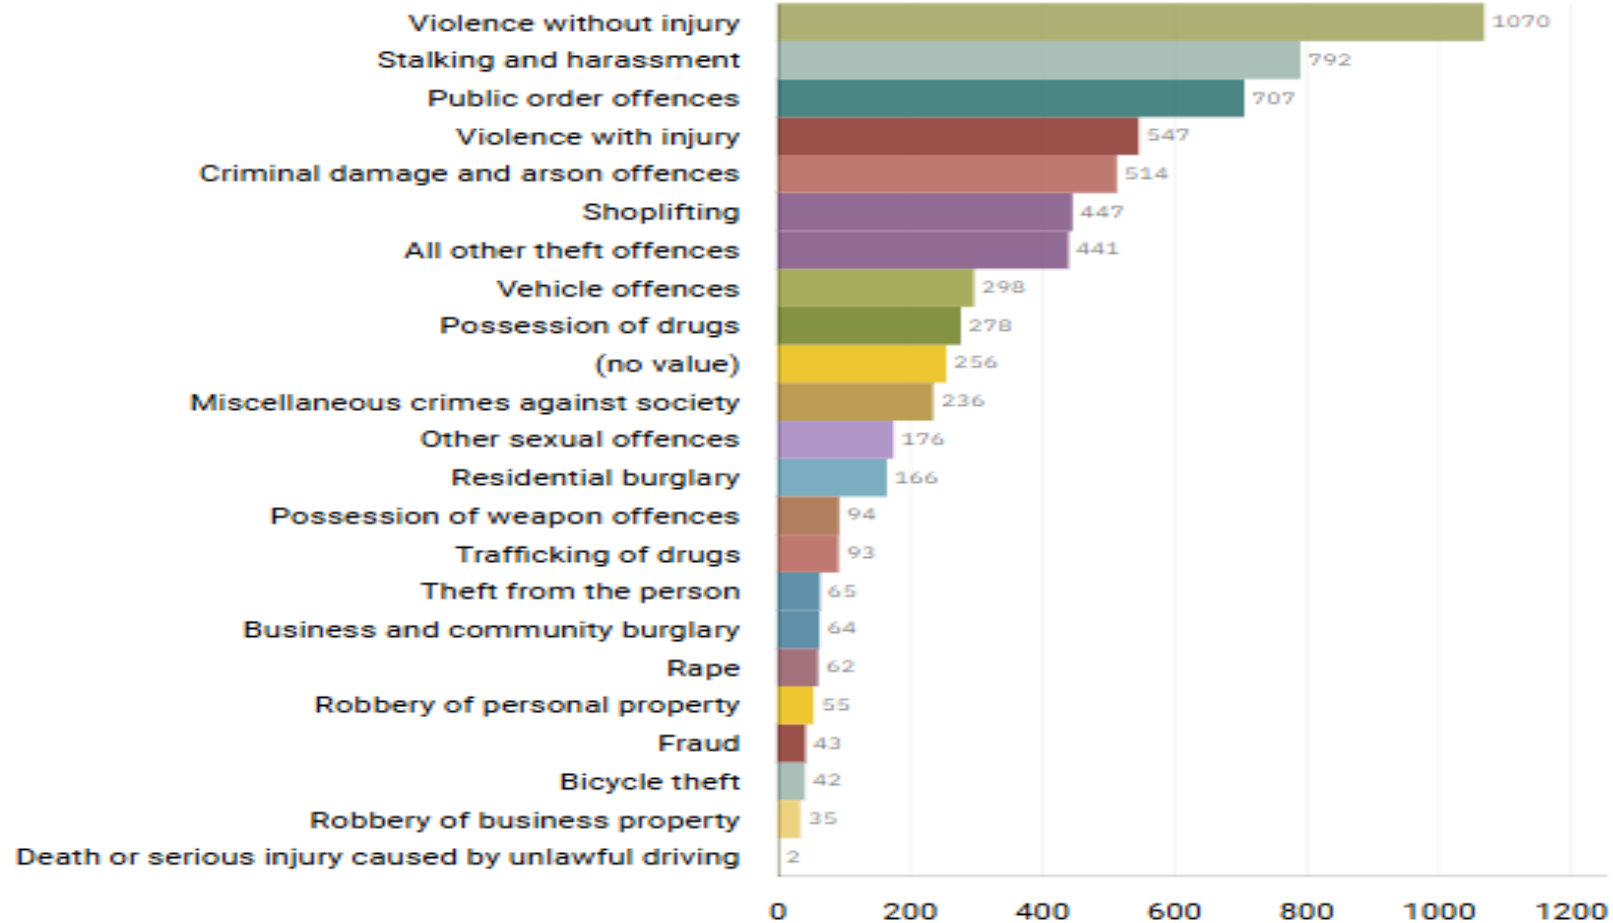

GMP ALL RECORDED CRIME

Number of Crimes by Crime Tree Level Four (Highest Volume Contributor)