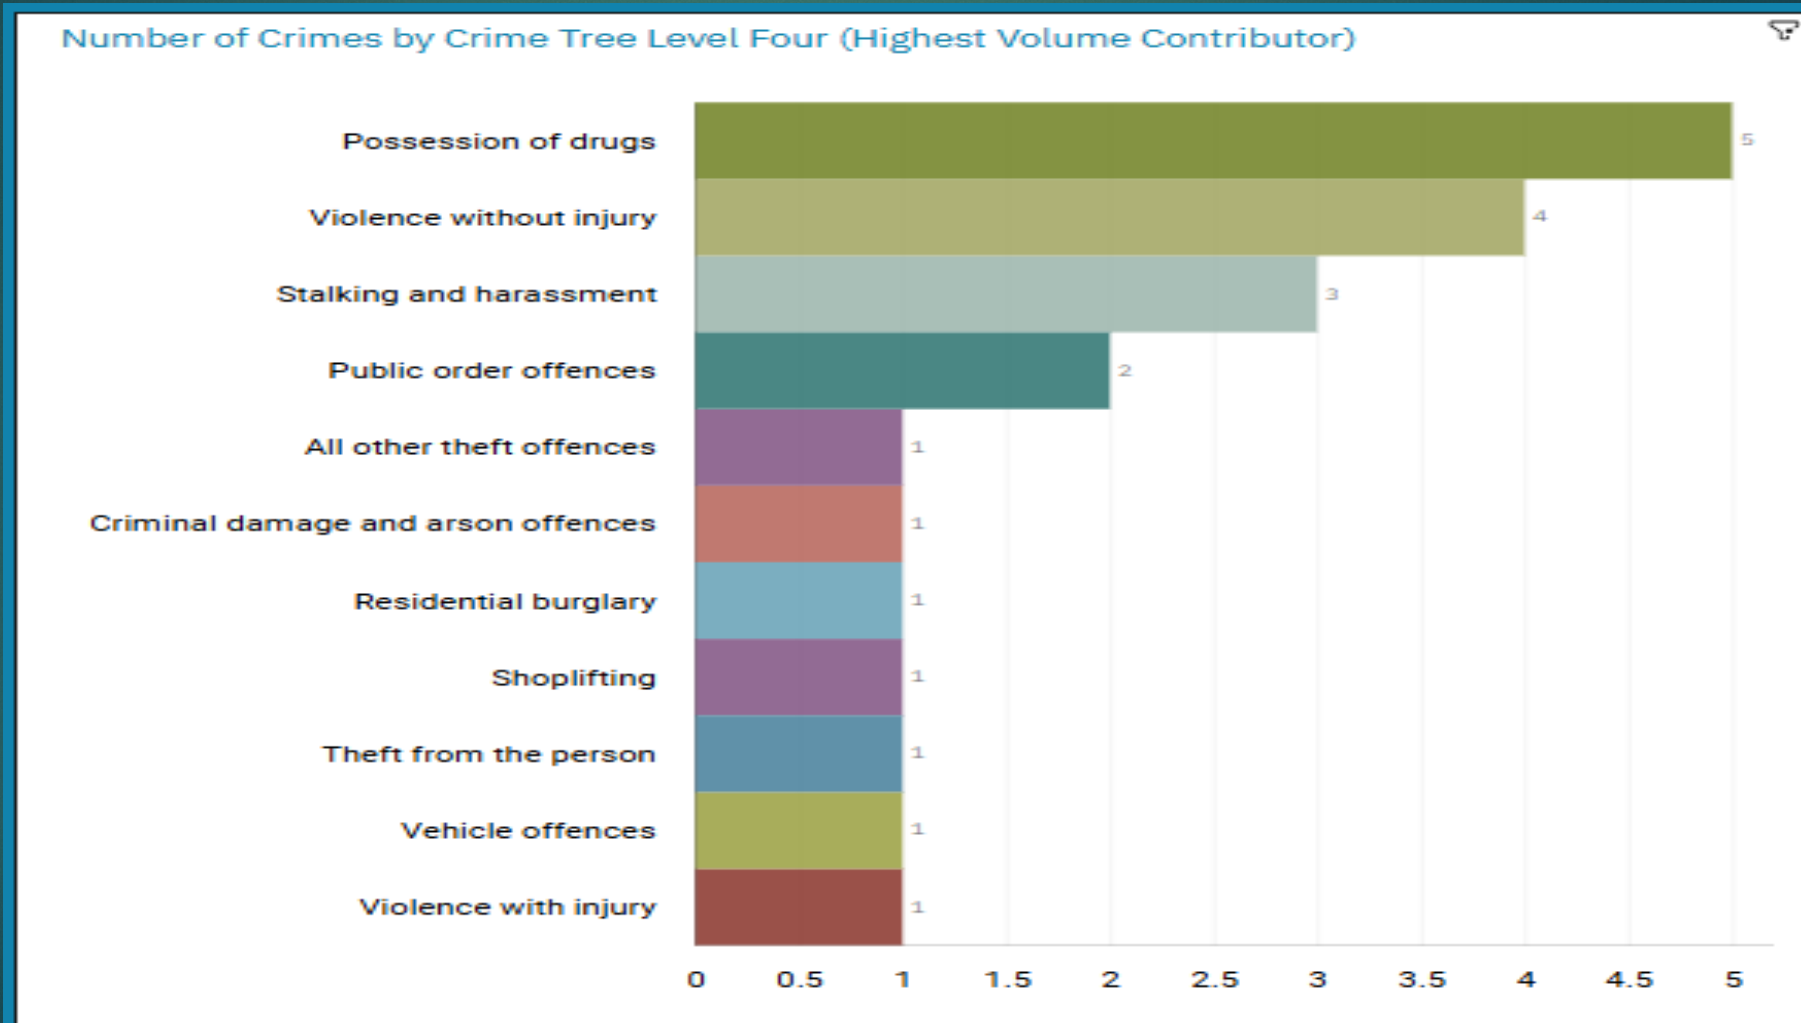

J1C5 Edgeley ALL RECORDED CRIME