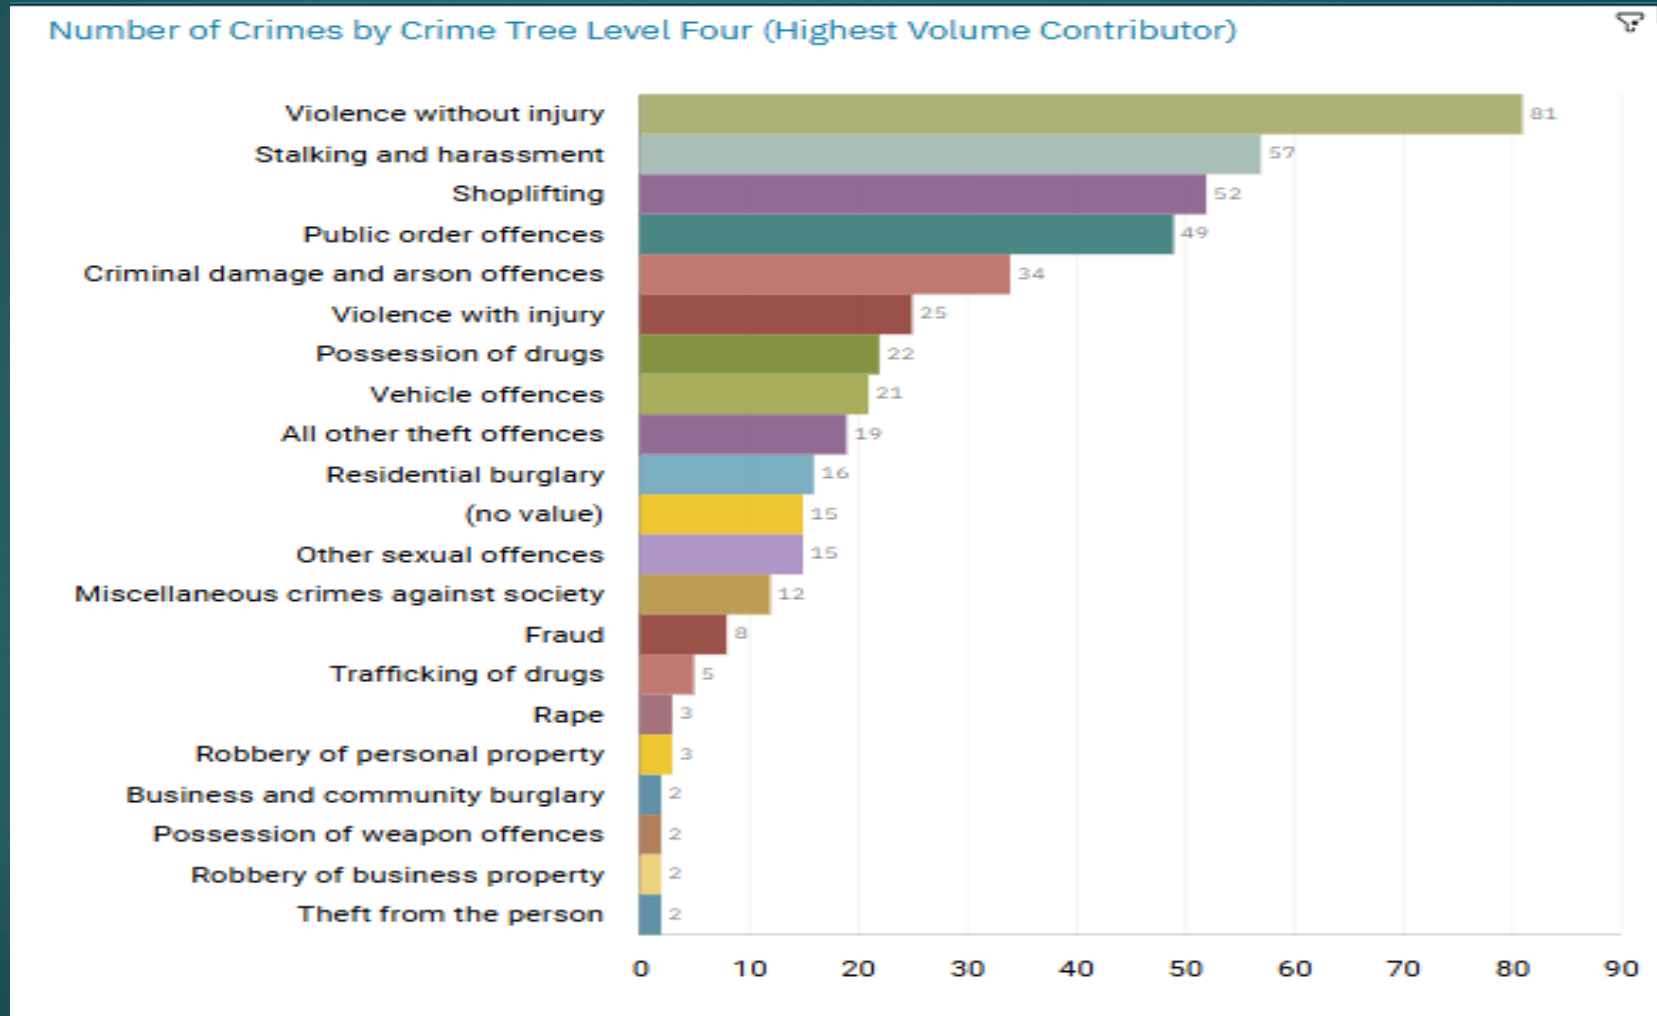

STOCKPORT ALL RECORDED CRIME