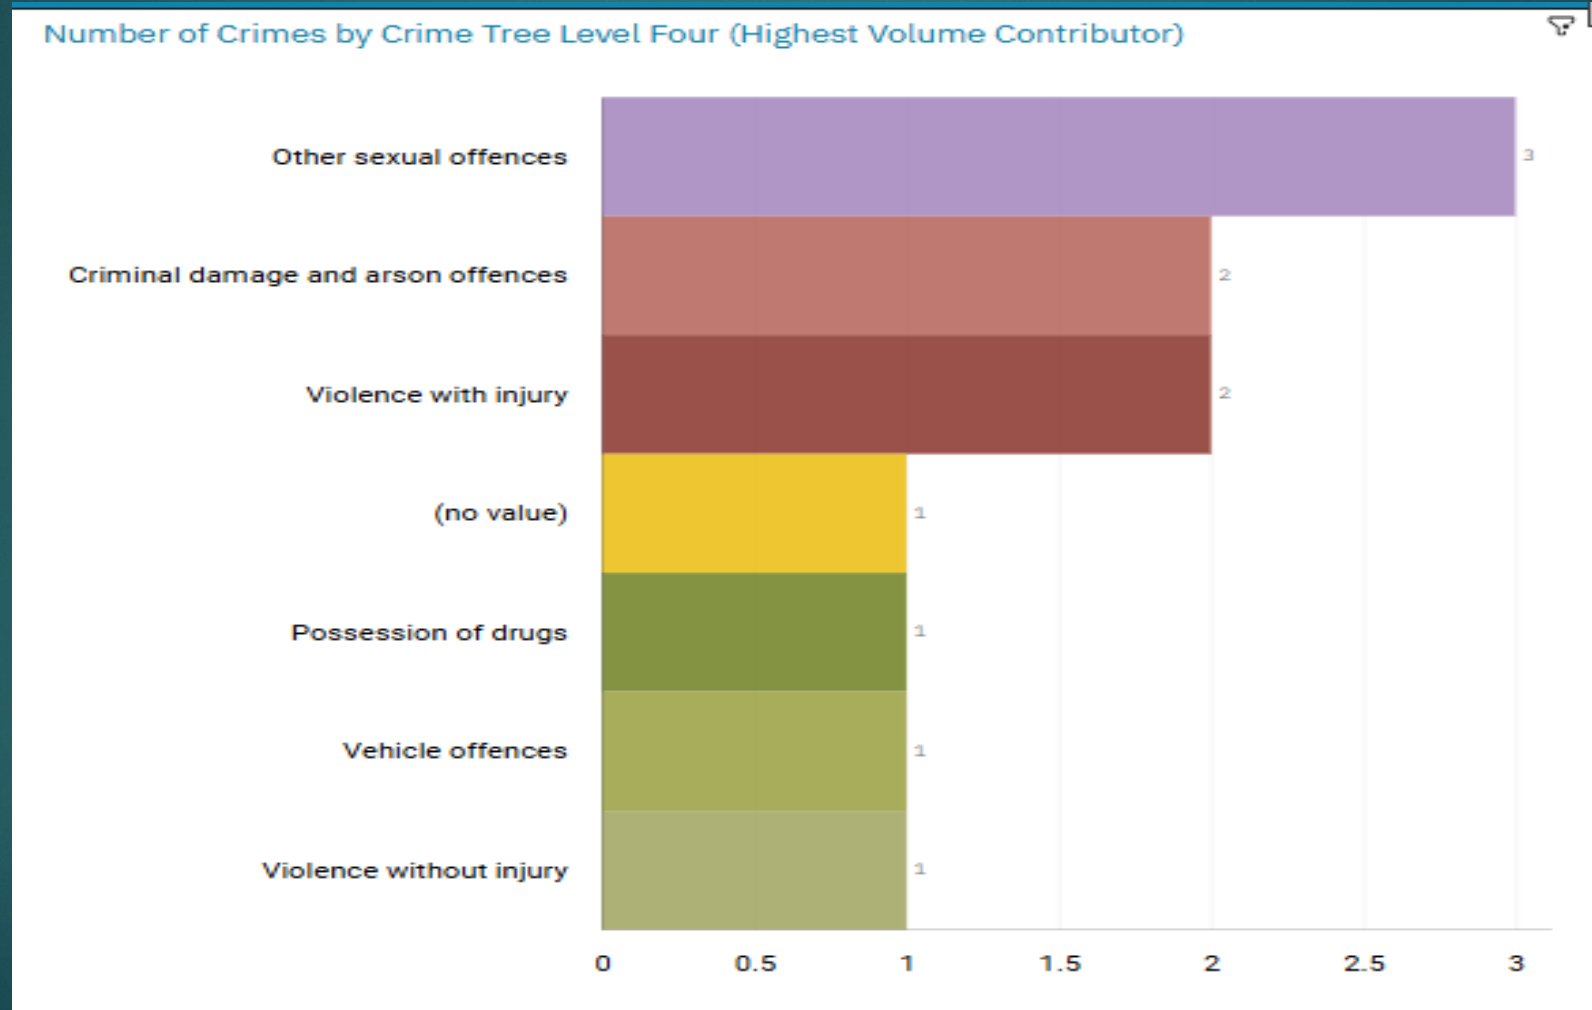

J1K1 Adswood ALL RECORDED CRIME