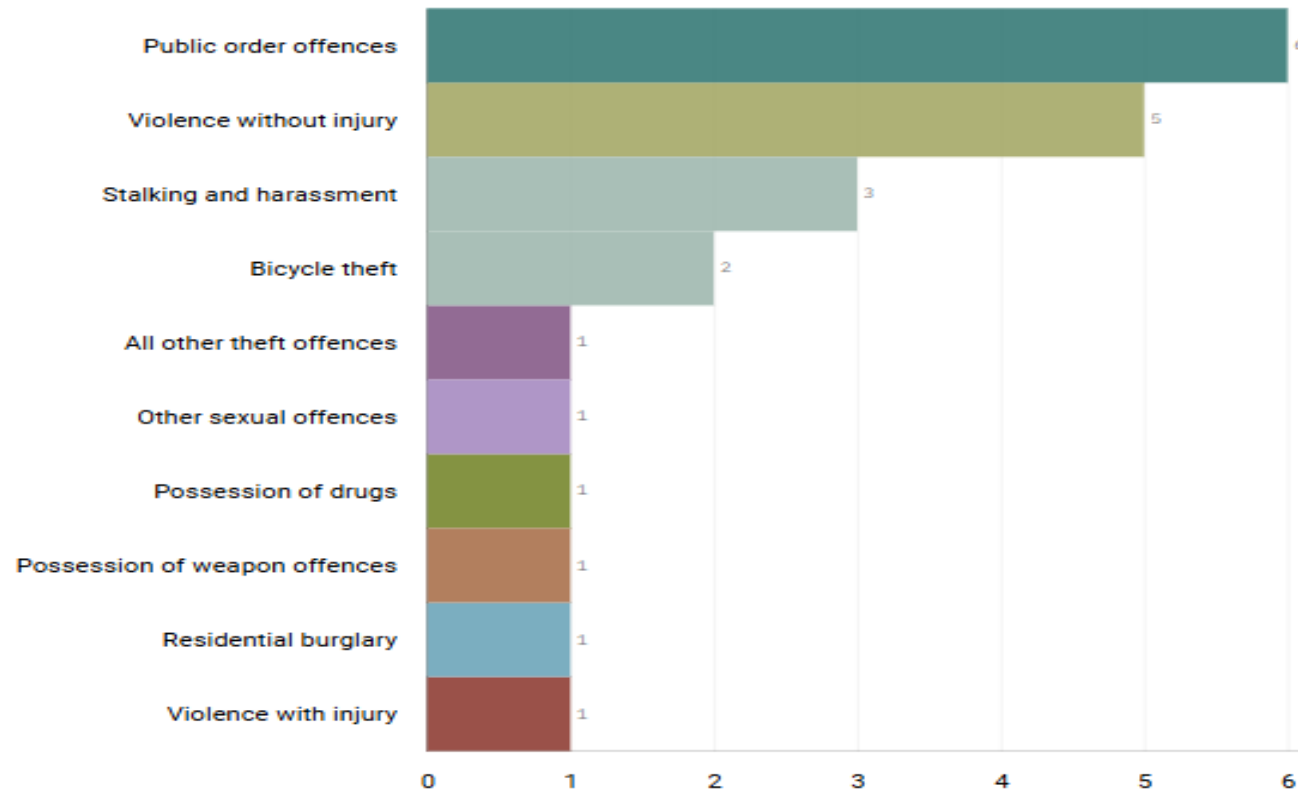

J1C4 ALEXANDRA PARK

J1C5 EDGELEY

J1C6 CHEADLE HEATH

J1K1 BRIDGEHALL & J1K2 ADSWOOD

ALL RECORDED CRIME

J1C4 Alexandra Park ALL RECORDED CRIME

J1C4 Alexandra Park “Street Name” Stats

J1C4	ALEXANDRA PARK	BURGLARY	STOCKPORT ROAD	CHEADLE HEATH	SK3 0PL
J1C4	ALEXANDRA PARK	PUBLIC ORDER	STOCKPORT ROAD	CHEADLE HEATH	SK3 0PL
J1C4	ALEXANDRA PARK	VIOLENCE AGAINST THE PERSON	STOCKPORT ROAD	CHEADLE HEATH	SK3 0RH

J1C5 Edgeley ALL RECORDED CRIME

Number of Crimes by Crime Tree Level Four (Highest Volume Contributor)

J1C5 Edgeley “Street Name” Stats

J1C5	EDGELEY	VIOLENCE AGAINST THE PERSON	MOSELEY STREET	EDGELEY	SK3 9HW
J1C5	EDGELEY	VIOLENCE AGAINST THE PERSON	MOSELEY STREET	EDGELEY	SK3 9HW
J1C5	EDGELEY	PUBLIC ORDER	OLD CHAPEL STREET	EDGELEY	SK3 9HU
J1C5	EDGELEY	VIOLENCE AGAINST THE PERSON	STOCKPORT ROAD	CHEADLE HEATH	SK3 0TD
J1C5	EDGELEY	THEFT	NORTHGATE ROAD	EDGELEY	SK3 9NL
J1C5	EDGELEY	HARASSMENT	TENBY ROAD	EDGELEY	SK3 0UN
J1C5	EDGELEY	SEXUAL OFFENCES	CASTLE STREET	EDGELEY	SK3 9AJ
J1C5	EDGELEY	PUBLIC ORDER	EDGELEY ROAD	CHEADLE HEATH	SK3 0RJ
J1C5	EDGELEY	POSSESSION OF DRUGS	BRINKSWAY	EDGELEY	SK3 0AN
J1C5	EDGELEY	PUBLIC ORDER	DAW BANK	EDGELEY	SK3 0DU
J1C5	EDGELEY	POSSESSION OF WEAPONS	GRENVILLE STREET	EDGELEY	SK3 9ES
J1C5	EDGELEY	THEFT	CASTLE STREET	EDGELEY	SK3 9AD
J1C5	EDGELEY	HARASSMENT	EAST STREET	EDGELEY	SK3 0HW
J1C5	EDGELEY	PUBLIC ORDER	YORK STREET	EDGELEY	SK3 9EQ
J1C5	EDGELEY	BURGLARY	LABURNUM WAY	EDGELEY	SK3 0LP
J1C5	EDGELEY	VIOLENCE AGAINST THE PERSON	JAMES STREET	EDGELEY	SK3 9BA