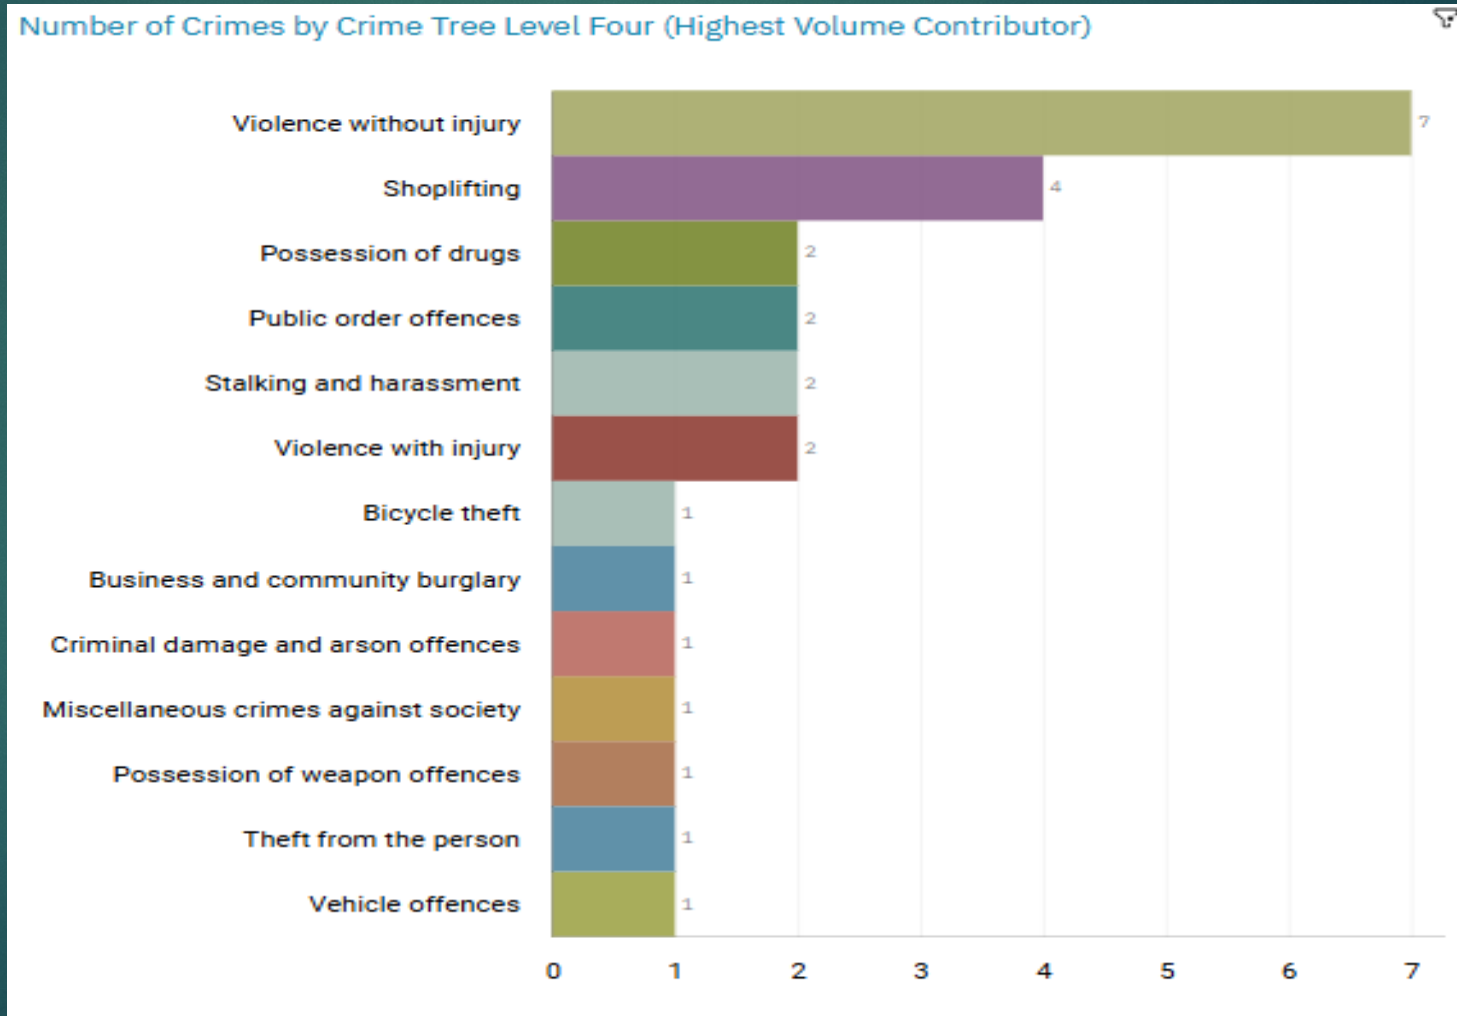

J1A1 TOWN CENTRE

J1A2 PEEL CENTRE

J1A3 SHAW HEATH

**J1B4 WOODBANK, J1B5 HILLGATE
AND HEAVILEY**

ALL RECORDED CRIME

J1A1 Town Centre ALL RECORDED CRIME

J1A1 Town Centre "Street Name" Stats

J1A1	TOWN CENTRE	VIOLENCE AGAINST THE PERSON	GREAT UNDERBANK	TOWN CENTRE	SK1 1LN
J1A1	TOWN CENTRE	VIOLENCE AGAINST THE PERSON	GREAT UNDERDANK	TOWN CENTRE	SK1 1LN
J1A1	TOWN CENTRE	VIOLENCE AGAINST THE PERSON	MERSEY SQUARE	TOWN CENTRE	SK1 1NU
J1A1	TOWN CENTRE	HARASSMENT	MILLGATE	TOWN CENTRE	SK1 2LZ
J1A1	TOWN CENTRE	THEFT	MERSEYWAY	TOWN CENTRE	SK1 1PW
J1A1	TOWN CENTRE	THEFT	GREAT UNDERBANK	TOWN CENTRE	SK1 1PD
J1A1	TOWN CENTRE	PUBLIC ORDER	ST PETERSGATE	TOWN CENTRE	SK1 1LA
J1A1	TOWN CENTRE	HARASSMENT	LITTLE UNDERBANK	TOWN CENTRE	SK1 1NE
J1A1	TOWN CENTRE	THEFT	PRINCES STREET	TOWN CENTRE	SK1 1RY
J1A1	TOWN CENTRE	VIOLENCE AGAINST THE PERSON	MERSEYWAY	TOWN CENTRE	SK1 1XR
J1A1	TOWN CENTRE	THEFT	MERSEYWAY	TOWN CENTRE	SK1 1PW
J1A1	TOWN CENTRE	BURGLARY	MERSEYWAY	TOWN CENTRE	SK1 1NU
J1A1	TOWN CENTRE	VIOLENCE AGAINST THE PERSON	WELLINGTON STREET	TOWN CENTRE	SK1 3BE
J1A1	TOWN CENTRE	PUBLIC ORDER	MERSEYWAY	TOWN CENTRE	SK1 1PW
J1A1	TOWN CENTRE	VIOLENCE AGAINST THE PERSON	MERSEYWAY	TOWN CENTRE	SK1 1PW
J1A1	TOWN CENTRE	MISCELLANEOUS CRIME AGAINST SOCIETY	WELLINGTON STREET	TOWN CENTRE	SK1 3BE
J1A1	TOWN CENTRE	CRIMINAL DAMAGE	ST PETERSGATE	TOWN CENTRE	SK1 1EB
J1A1	TOWN CENTRE	POSSESSION OF DRUGS	ST PETERSGATE	TOWN CENTRE	SK1 1LA
J1A1	TOWN CENTRE	POSSESSION OF WEAPON OFFENCES	ST PETERSGATE	TOWN CENTRE	SK1 1LA
J1A1	TOWN CENTRE	VIOLENCE AGAINST THE PERSON	CHESTERGATE	TOWN CENTRE	SK1 1NP
J1A1	TOWN CENTRE	VIOLENCE AGAINST THE PERSON	MERSEYWAY	TOWN CENTRE	SK1 1SL
J1A1	TOWN CENTRE	VEHICLE OFFENCES	ST PETERSGATE	TOWN CENTRE	SK1 1DH
J1A1	TOWN CENTRE	POSSESSION OF DRUGS	WELLINGTON STREET	TOWN CENTRE	SK1 1FE
J1A1	TOWN CENTRE	VIOLENCE AGAINST THE PERSON	INTERNAL ROAD	TOWN CENTRE	SK3 0EH