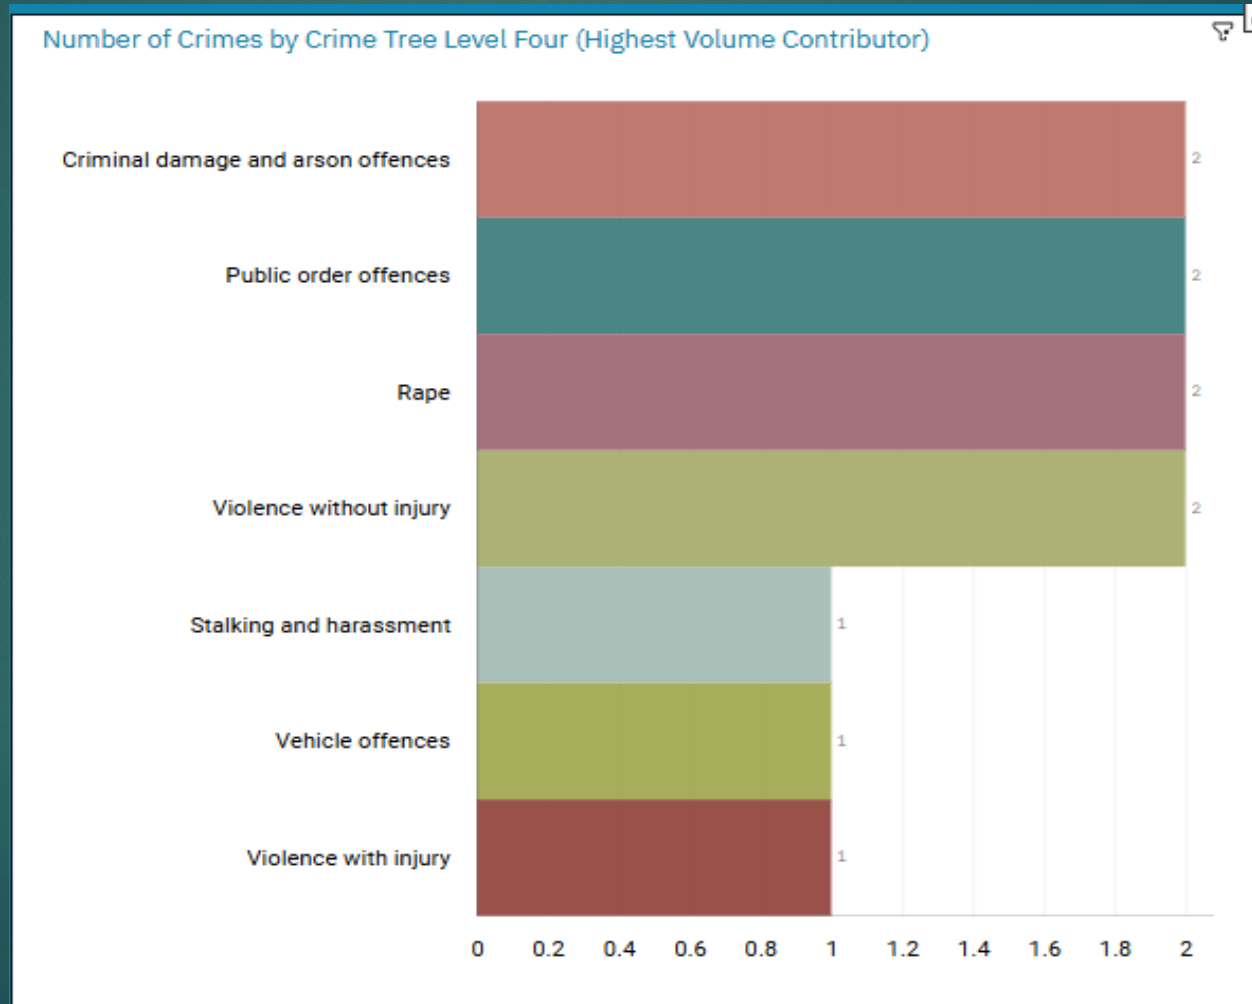

J1C5 Edgeley ALL RECORDED CRIME

Number of Crimes by Crime Tree Level Four (Highest Volume Contributor)

J1C5 Edgeley “Street Name” Stats

J1C5	EDGELEY	VIOLENCE AGAINST THE PERSON	MOSELEY STREET	EDGELEY	SK3 9HW
J1C5	EDGELEY	VIOLENCE AGAINST THE PERSON	MOSELEY STREET	EDGELEY	SK3 9HW
J1C5	EDGELEY	PUBLIC ORDER	OLD CHAPEL STREET	EDGELEY	SK3 9HU
J1C5	EDGELEY	VIOLENCE AGAINST THE PERSON	STOCKPORT ROAD	CHEADLE HEATH	SK3 0TD
J1C5	EDGELEY	THEFT	NORTHGATE ROAD	EDGELEY	SK3 9NL
J1C5	EDGELEY	HARASSMENT	TENBY ROAD	EDGELEY	SK3 0UN
J1C5	EDGELEY	SEXUAL OFFENCES	CASTLE STREET	EDGELEY	SK3 9AJ
J1C5	EDGELEY	PUBLIC ORDER	EDGELEY ROAD	CHEADLE HEATH	SK3 0RJ
J1C5	EDGELEY	POSSESSION OF DRUGS	BRINKSWAY	EDGELEY	SK3 0AN
J1C5	EDGELEY	PUBLIC ORDER	DAW BANK	EDGELEY	SK3 0DU
J1C5	EDGELEY	POSSESSION OF WEAPONS	GRENVILLE STREET	EDGELEY	SK3 9ES
J1C5	EDGELEY	THEFT	CASTLE STREET	EDGELEY	SK3 9AD
J1C5	EDGELEY	HARASSMENT	EAST STREET	EDGELEY	SK3 0HW
J1C5	EDGELEY	PUBLIC ORDER	YORK STREET	EDGELEY	SK3 9EQ
J1C5	EDGELEY	BURGLARY	LABURNUM WAY	EDGELEY	SK3 0LP
J1C5	EDGELEY	VIOLENCE AGAINST THE PERSON	JAMES STREET	EDGELEY	SK3 9BA

J1C6 Cheadle Heath ALL RECORDED CRIME

J1C6 Cheadle Heath "Street Name" Stats

J1C6	CHEADLE HEATH	VIOLENCE AGAINST THE PERSON	KENT ROAD	EDGELEY	SK3 0JD
J1C6	CHEADLE HEATH	VIOLENCE AGAINST THE PERSON	DORRINGTON ROAD	CHEADLE HEATH	SK3 0PZ
J1C6	CHEADLE HEATH	PUBLIC ORDER	HOYLAKE ROAD	EDGELEY	SK3 0NS
J1C6	CHEADLE HEATH	PUBLIC ORDER	HOYLAKE ROAD	EDGELEY	SK3 0NS

J1K1 Adswood ALL RECORDED CRIME

J1K1 Adswood "Street Name" Stats

J1K1	ADSWOOD	VEHICLE OFFENCES	DALE STREET	ADSWOOD	SK3 9QE
J1K1	ADSWOOD	VIOLENCE AGAINST THE PERSON	SIDDINGTON AVENUE	ADSWOOD	SK3 8NN
J1K1	ADSWOOD	VIOLENCE AGAINST THE PERSON	BAKERY COURT	ADSWOOD	SK3 9NA
J1K1	ADSWOOD	HARASSMENT	APPLEBY COURT	ADSWOOD	SK3 8LB