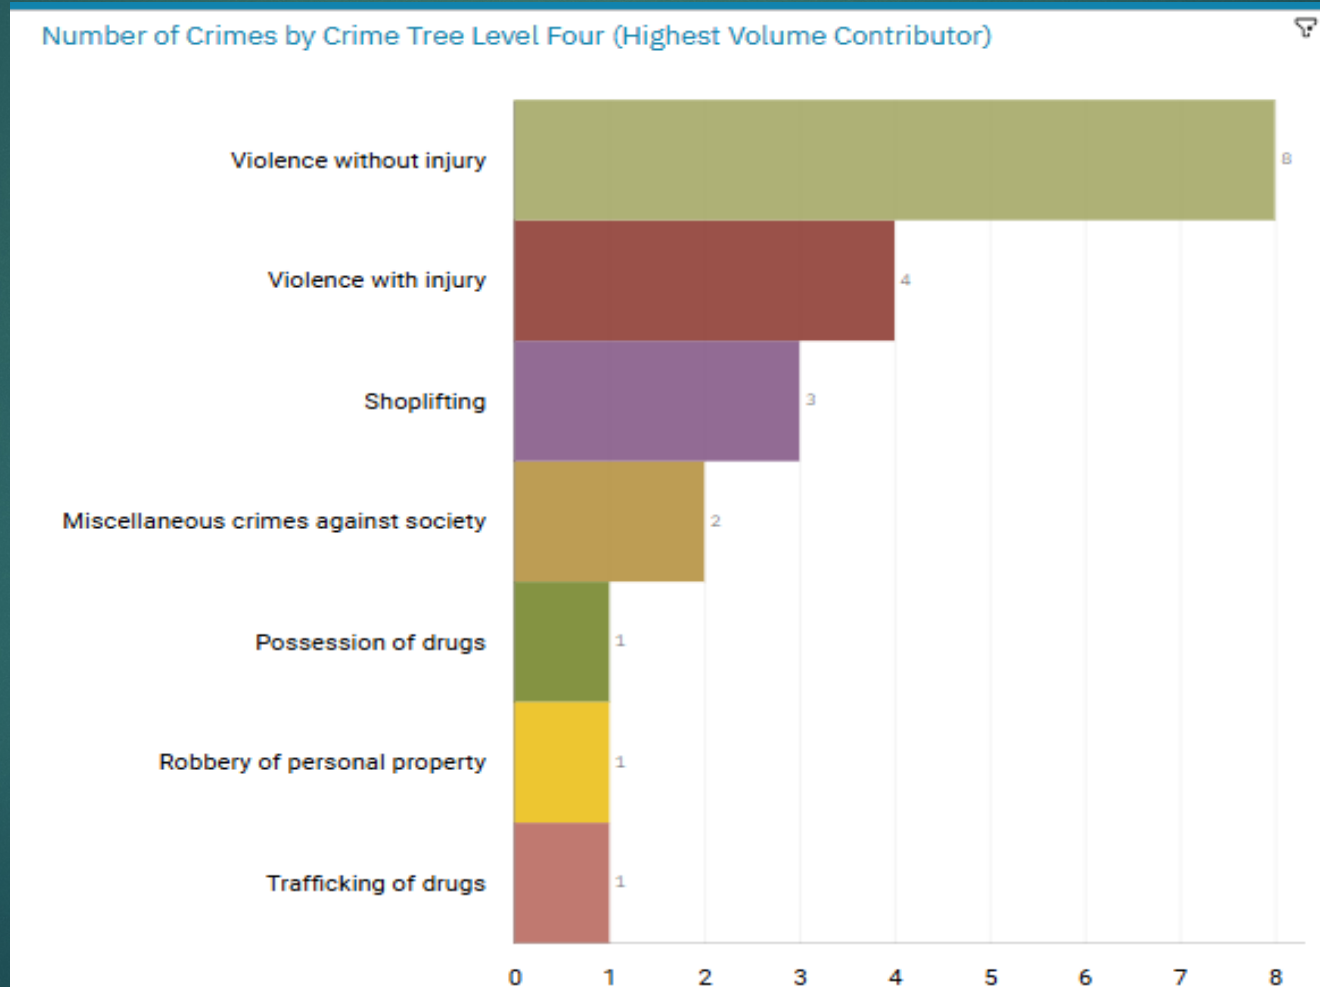

J1F2 Lancashire Hill ALL RECORDED CRIME