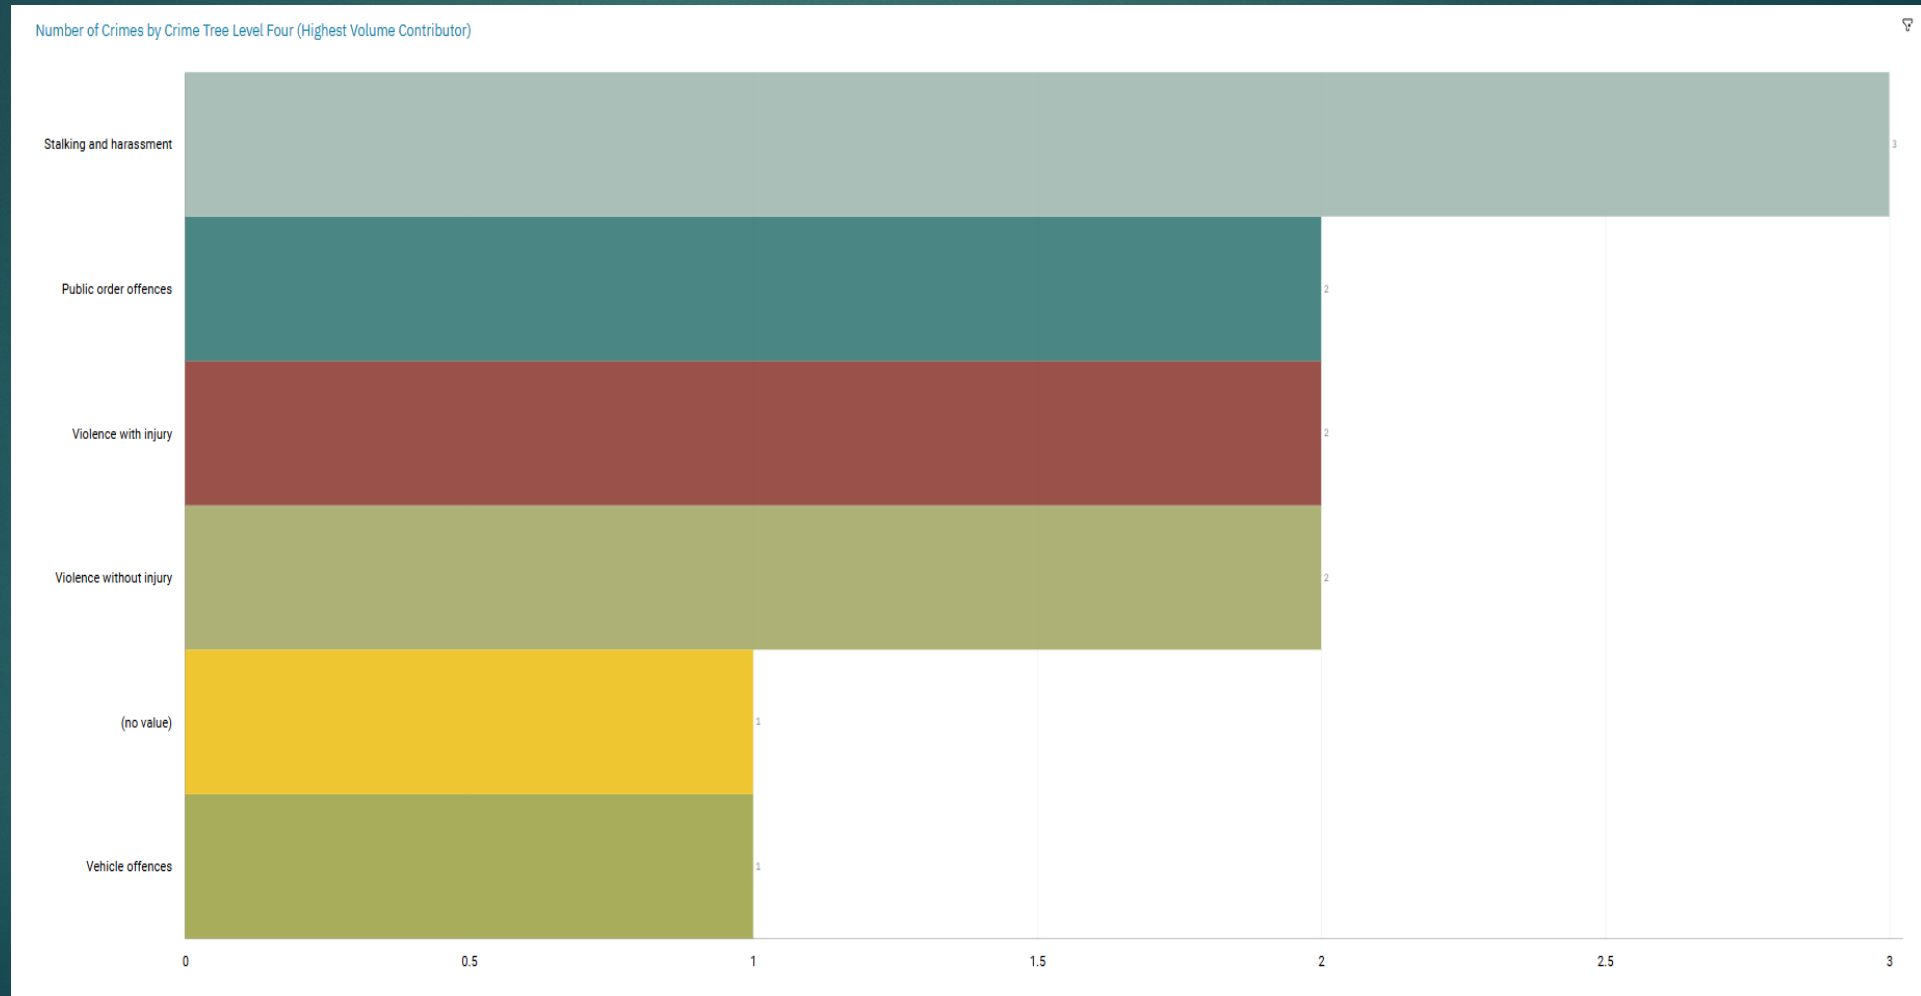

J1B4 Woodbank ALL RECORDED CRIME