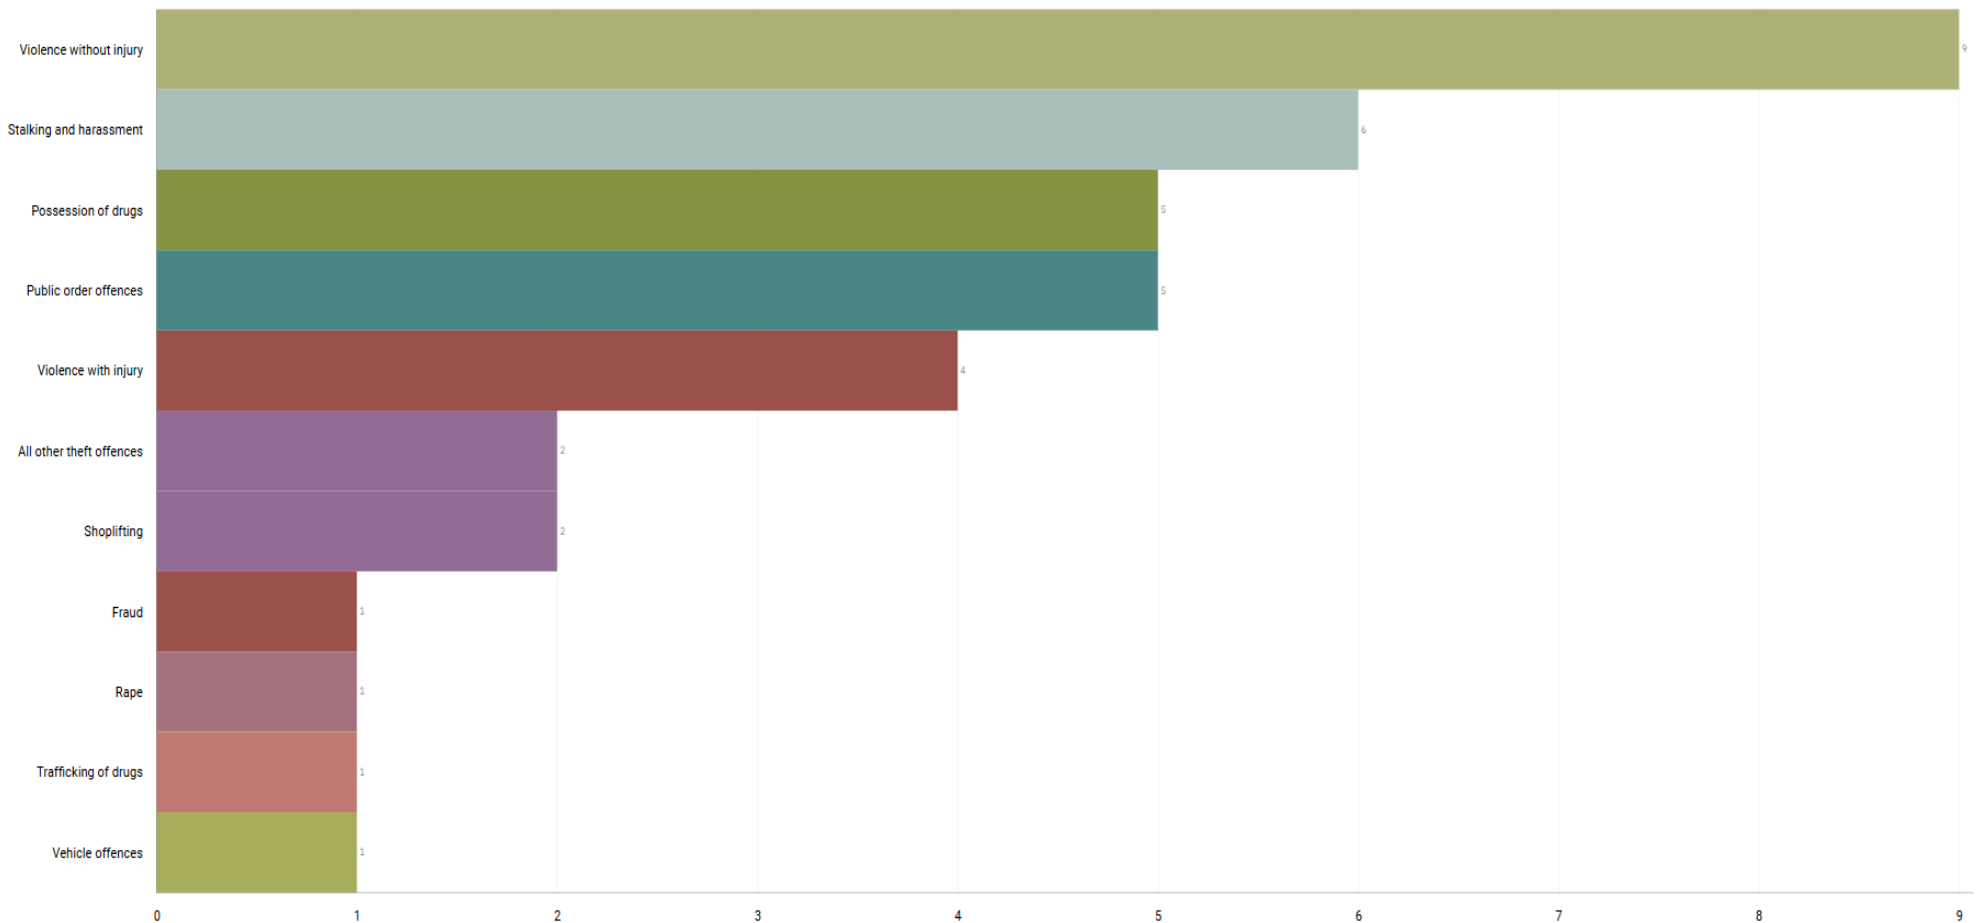

J1A3 Shaw Heath ALL RECORDED CRIME

Number of Crimes by Crime Tree Level Four (Highest Volume Contributor)