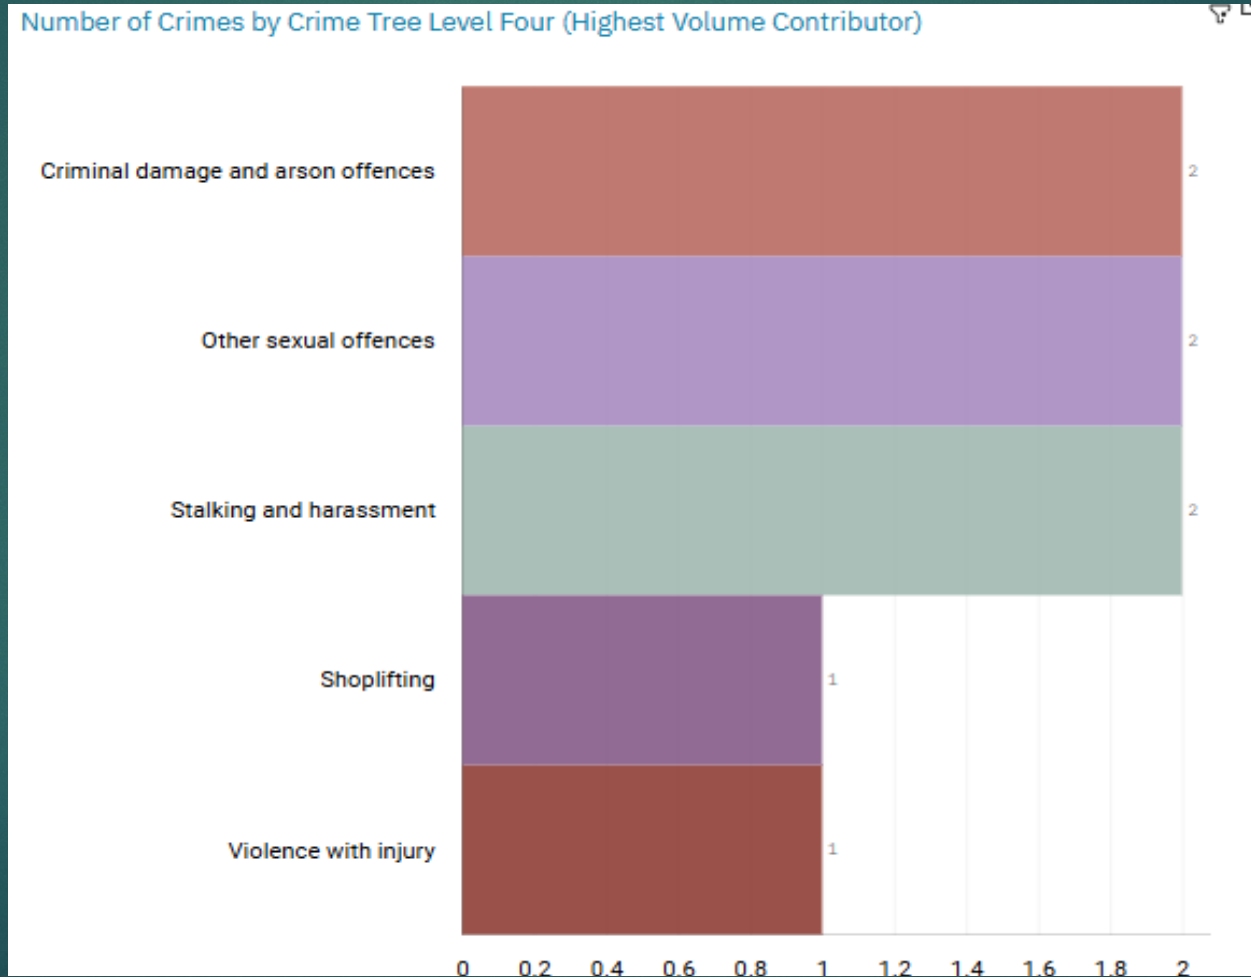

J1B5 Hillgate and Heaviley ALL RECORDED CRIME