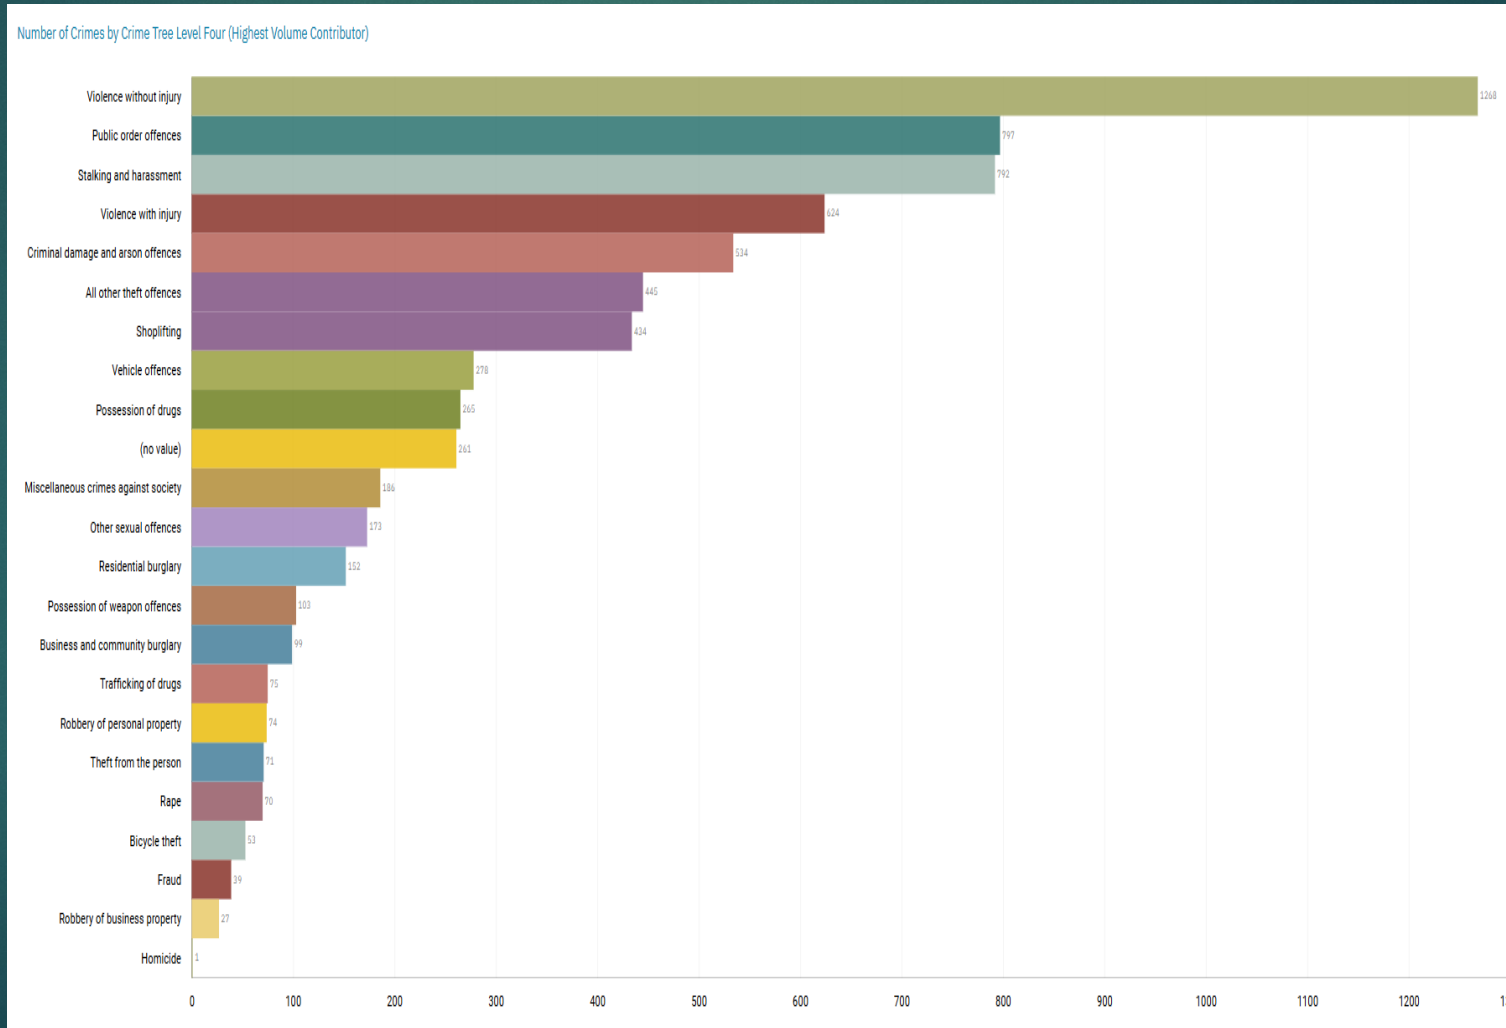

1. Drugs and Associated ASB
2. Burglaries
3. Speeding and Other Road Traffic Offences

CENTRAL STOCKPORT NEIGHBOURHOOD STRUCTURE CHART

GMP ALL RECORDED CRIME

STOCKPORT ALL RECORDED CRIME

Number of Crimes by Crime Tree Level Four (Highest Volume Contributor)

J1F1 Brinnington
And
J1F2 Lancashire Hill
ALL RECORDED CRIME

J1F1 Brinnington ALL RECORDED CRIME

J1F1 Brinnington "Street Name" Stats

J1F1	BRINNINGTON	VIOLENCE AGAINST THE PERSON	DAIRY CLOSE	BRINNINGTON	SK5 8BW
J1F1	BRINNINGTON	VIOLENCE AGAINST THE PERSON	FOLIAGE CRESCENT	BRINNINGTON	SK5 8AY
J1F1	BRINNINGTON	VIOLENCE AGAINST THE PERSON	BRINNINGTON ROAD	PORTWOOD	SK1 2EX
J1F1	BRINNINGTON	THEFT	CADET STREET	BRINNINGTON	SK5 8LL
J1F1	BRINNINGTON	THEFT	BRIGADIER ROAD	BRINNINGTON	SK5 8LW
J1F1	BRINNINGTON	HARASSMENT	ROMNEY WAY	BRINNINGTON	SK5 8NA
J1F1	BRINNINGTON	PUBLIC ORDER	THE CLOUGH	BRINNINGTON	SK5 8NS
J1F1	BRINNINGTON	PUBLIC ORDER	THE CLOUGH	BRINNINGTON	SK5 8NS
J1F1	BRINNINGTON	HARASSMENT	HEREFORD ROAD	BRINNINGTON	SK5 8ER
J1F1	BRINNINGTON	HARASSMENT	HEREFORD ROAD	BRINNINGTON	SK5 8EY
J1F1	BRINNINGTON	VIOLENCE AGAINST THE PERSON	GOWERDALE ROAD	BRINNINGTON	SK5 8DT
J1F1	BRINNINGTON	HARASSMENT	GRASSCROFT	BRINNINGTON	SK5 8LE
J1F1	BRINNINGTON	HARASSMENT	MIDDLESEX ROAD	BRINNINGTON	SK5 8HS
J1F1	BRINNINGTON	HARASSMENT	HUNTINGDON CRESCENT	BRINNINGTON	SK5 8DX
J1F1	BRINNINGTON	PUBLIC ORDER	DARTSMOUTH CRESCENT	BRINNINGTON	SK5 8EE
J1F1	BRINNINGTON	HARASSMENT	PENSHURST ROAD	BRINNINGTON	SK5 8HP
J1F1	BRINNINGTON	VIOLENCE AGAGAINST THE PERSON	BRINDALE ROAD	BRINNINGTON	SK5 8DL
J1F1	BRINNINGTON	VIOLENCE AGAGAINST THE PERSON	THE CLOUGH	BRINNINGTON	SK5 8NX