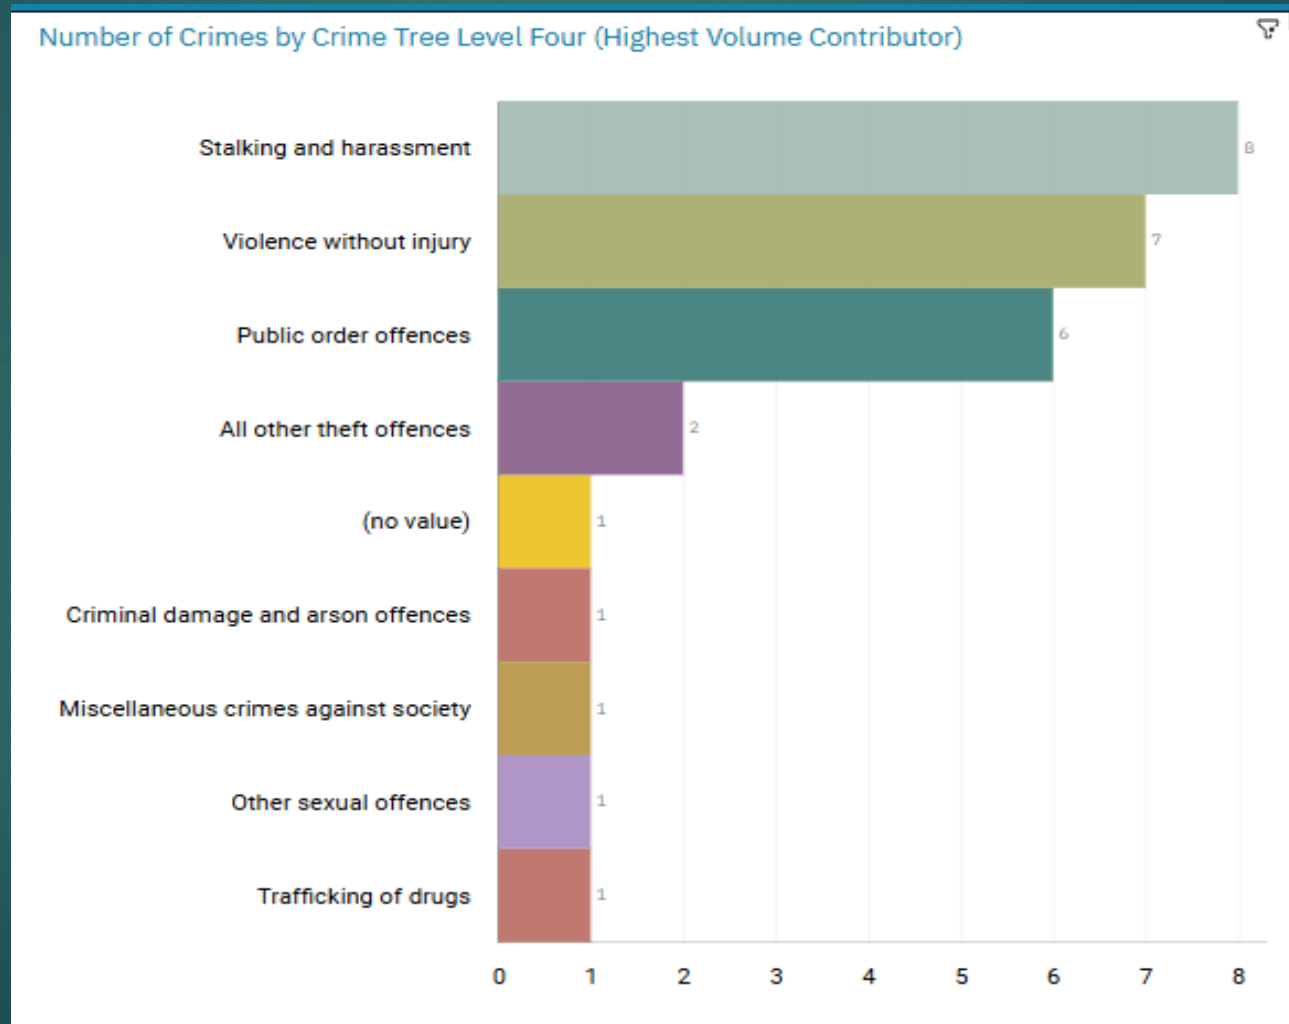

1. Drugs and Associated ASB
2. Burglaries
3. Speeding and Other Road Traffic Offences

CENTRAL STOCKPORT NEIGHBOURHOOD STRUCTURE CHART

GMP ALL RECORDED CRIME

STOCKPORT ALL RECORDED CRIME

Number of Crimes by Crime Tree Level Four (Highest Volume Contributor)

J1F1 Brinnington
And
J1F2 Lancashire Hill
ALL RECORDED CRIME

J1F1 Brinnington ALL RECORDED CRIME

J1F1 Brinnington "Street Name" Stats

J1F1	BRINNINGTON	VIOLENCE AGAINST THE PERSON	DAIRY CLOSE	BRINNINGTON	SK5 8BW
J1F1	BRINNINGTON	VIOLENCE AGAINST THE PERSON	FOLIAGE CRESCENT	BRINNINGTON	SK5 8AY
J1F1	BRINNINGTON	VIOLENCE AGAINST THE PERSON	BRINNINGTON ROAD	PORTWOOD	SK1 2EX
J1F1	BRINNINGTON	THEFT	CADET STREET	BRINNINGTON	SK5 8LL
J1F1	BRINNINGTON	THEFT	BRIGADIER ROAD	BRINNINGTON	SK5 8LW
J1F1	BRINNINGTON	HARASSMENT	ROMNEY WAY	BRINNINGTON	SK5 8NA
J1F1	BRINNINGTON	PUBLIC ORDER	THE CLOUGH	BRINNINGTON	SK5 8NS
J1F1	BRINNINGTON	PUBLIC ORDER	THE CLOUGH	BRINNINGTON	SK5 8NS
J1F1	BRINNINGTON	HARASSMENT	HEREFORD ROAD	BRINNINGTON	SK5 8ER
J1F1	BRINNINGTON	HARASSMENT	HEREFORD ROAD	BRINNINGTON	SK5 8EY
J1F1	BRINNINGTON	VIOLENCE AGAINST THE PERSON	GOWERDALE ROAD	BRINNINGTON	SK5 8DT
J1F1	BRINNINGTON	HARASSMENT	GRASSCROFT	BRINNINGTON	SK5 8LE
J1F1	BRINNINGTON	HARASSMENT	MIDDLESEX ROAD	BRINNINGTON	SK5 8HS
J1F1	BRINNINGTON	HARASSMENT	HUNTINGDON CRESCENT	BRINNINGTON	SK5 8DX
J1F1	BRINNINGTON	PUBLIC ORDER	DARTSMOUTH CRESCENT	BRINNINGTON	SK5 8EE
J1F1	BRINNINGTON	HARASSMENT	PENSHURST ROAD	BRINNINGTON	SK5 8HP
J1F1	BRINNINGTON	VIOLENCE AGAGAINST THE PERSON	BRINDALE ROAD	BRINNINGTON	SK5 8DL
J1F1	BRINNINGTON	VIOLENCE AGAGAINST THE PERSON	THE CLOUGH	BRINNINGTON	SK5 8NX