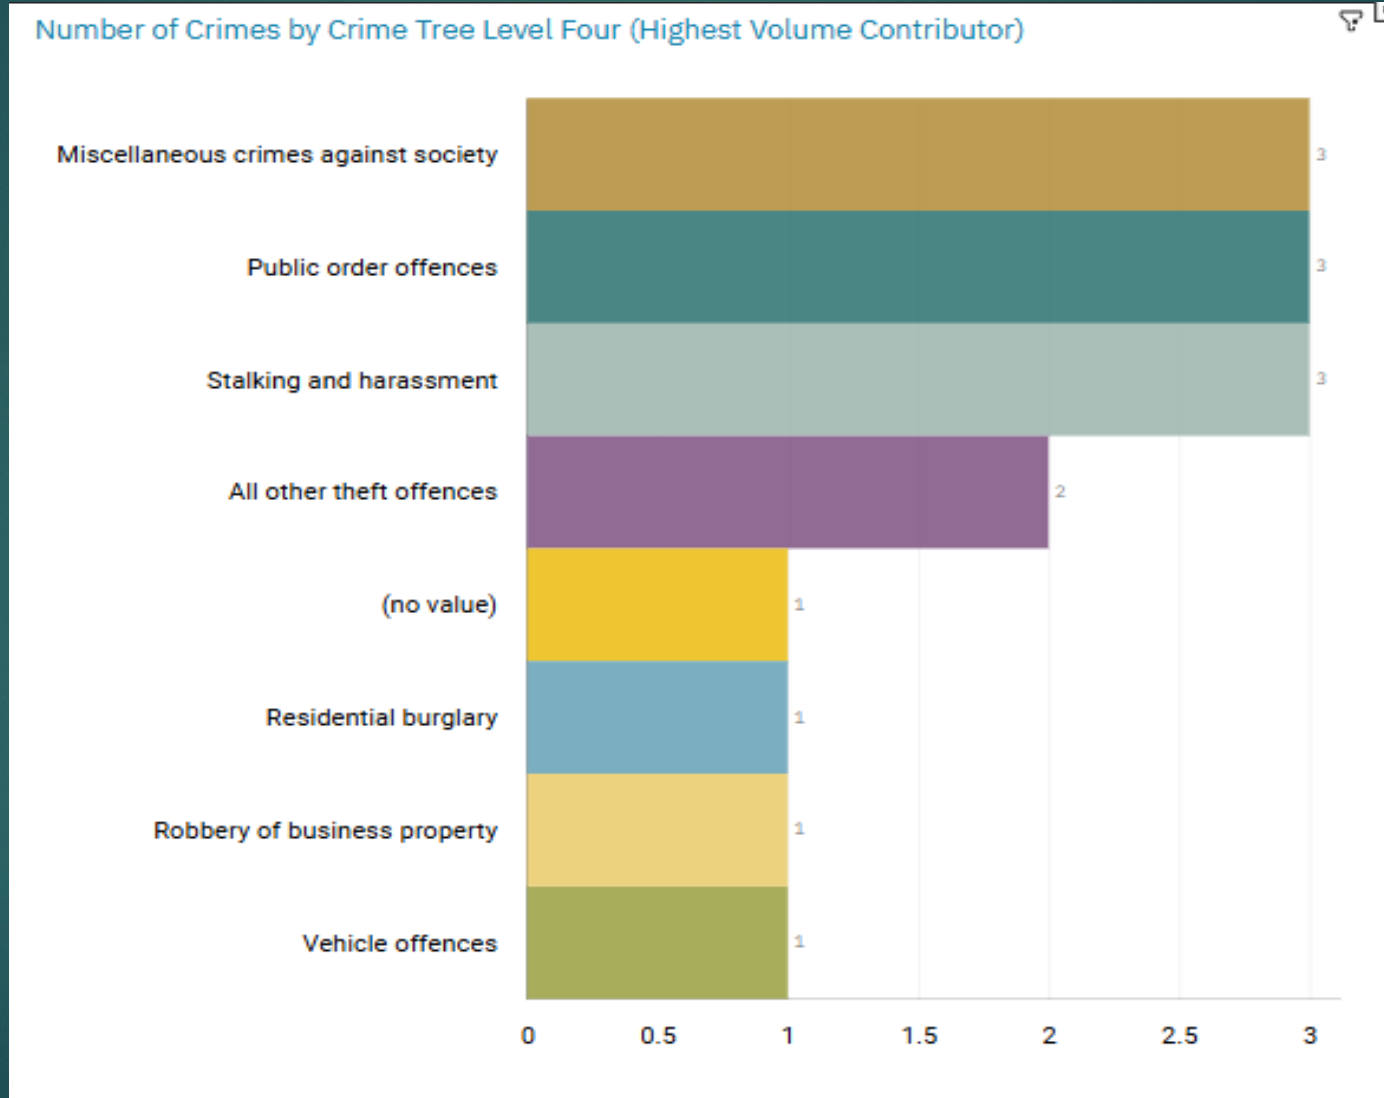

J1K2 Bridgehall ALL RECORDED CRIME