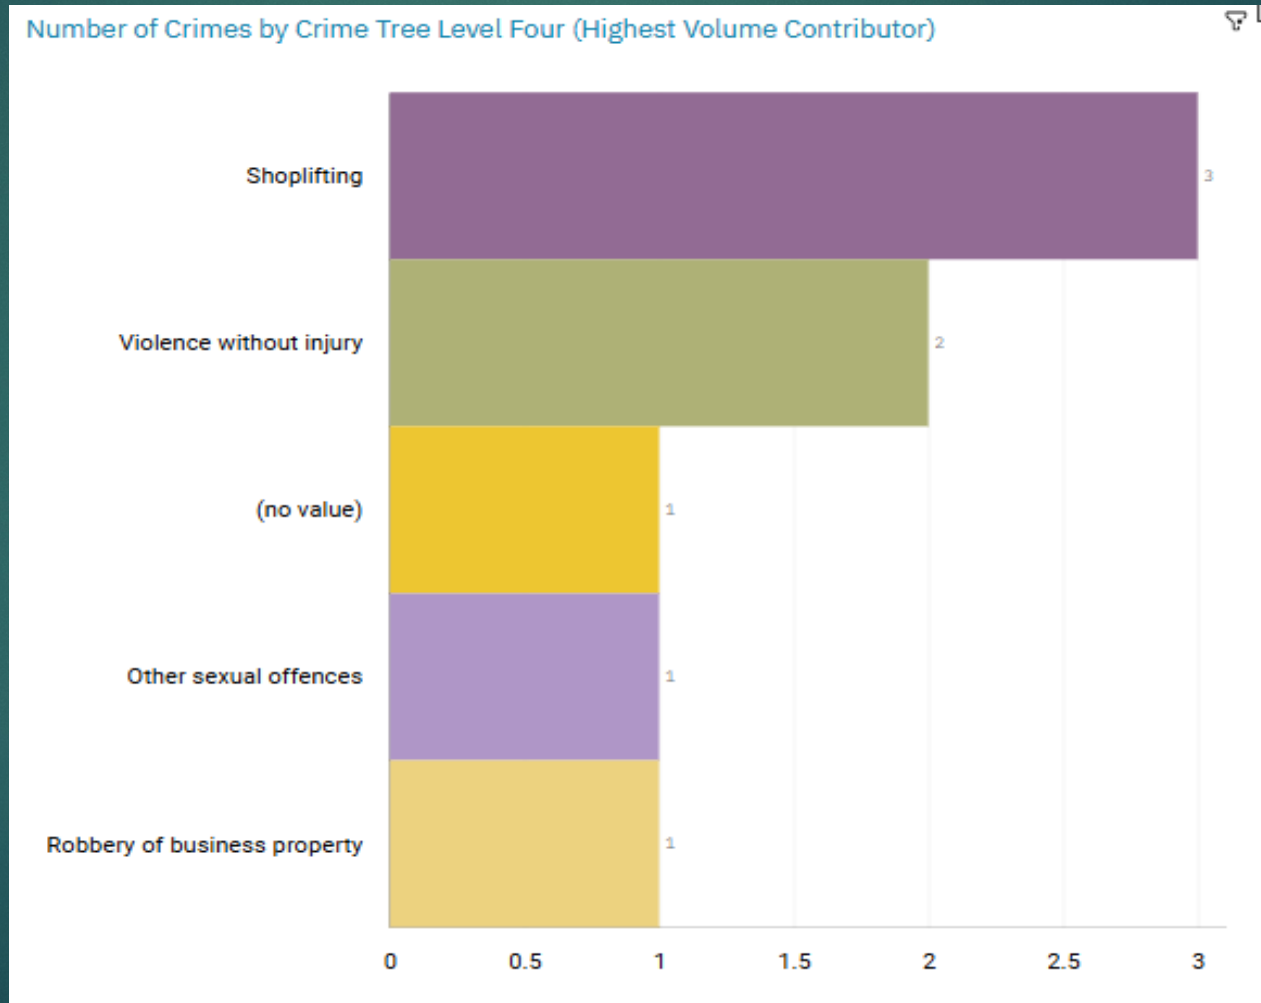

J1A2 Peel Centre ALL RECORDED CRIME