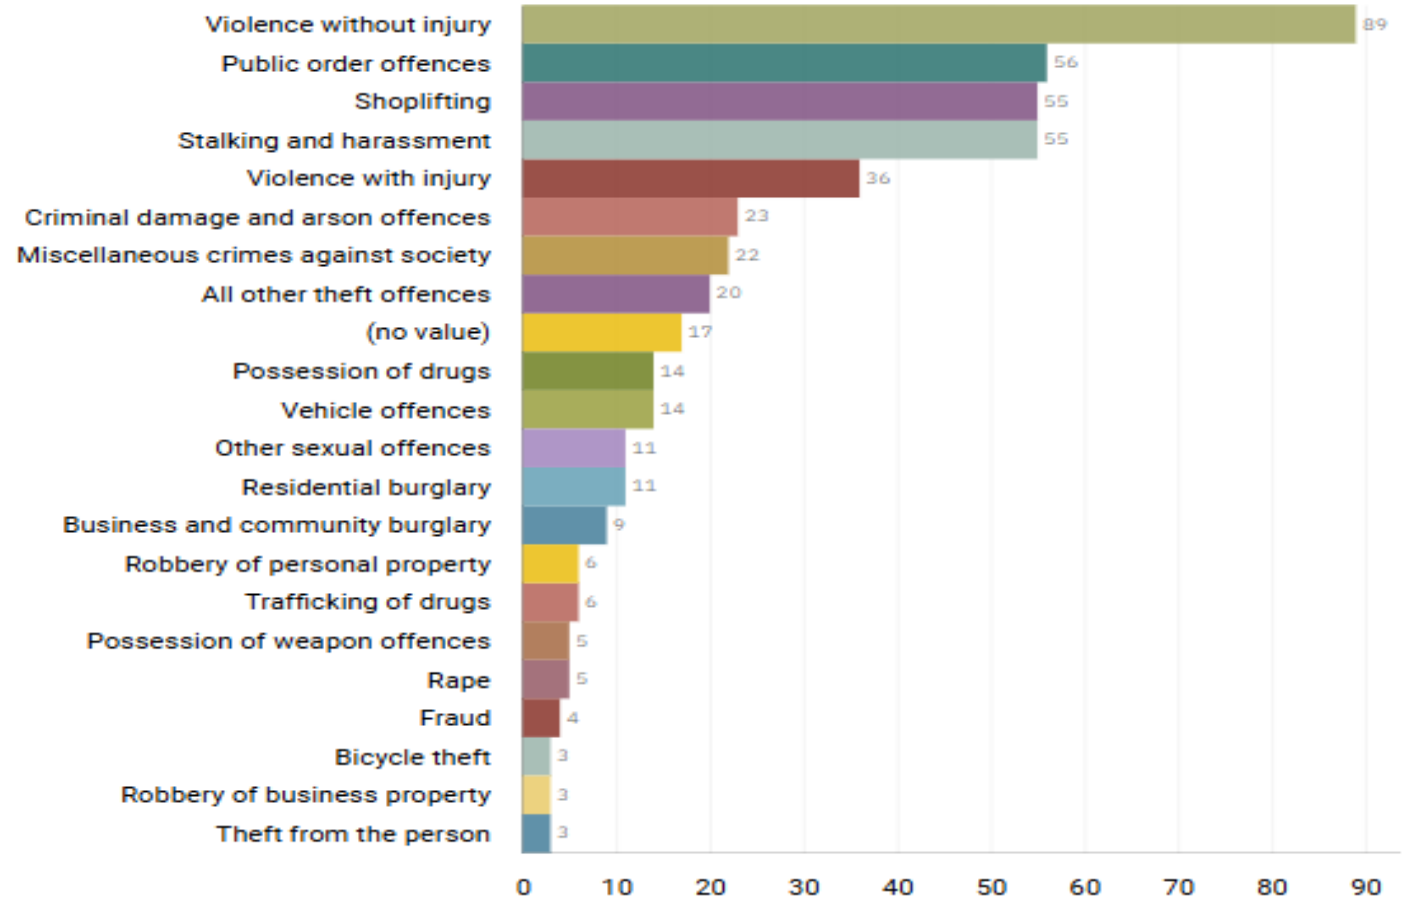

1. Drugs and Associated ASB
2. Burglaries
3. Speeding and Other Road Traffic Offences

CENTRAL STOCKPORT NEIGHBOURHOOD STRUCTURE CHART

GMP ALL RECORDED CRIME

STOCKPORT ALL RECORDED CRIME

Number of Crimes by Crime Tree Level Four (Highest Volume Contributor)

J1F1 Brinnington
And
J1F2 Lancashire Hill
ALL RECORDED CRIME

J1F1 Brinnington ALL RECORDED CRIME

J1F1 Brinnington "Street Name" Stats

J1F1	BRINNINGTON	VIOLENCE AGAINST THE PERSON	DAIRY CLOSE	BRINNINGTON	SK5 8BW
J1F1	BRINNINGTON	VIOLENCE AGAINST THE PERSON	FOLIAGE CRESCENT	BRINNINGTON	SK5 8AY
J1F1	BRINNINGTON	VIOLENCE AGAINST THE PERSON	BRINNINGTON ROAD	PORTWOOD	SK1 2EX
J1F1	BRINNINGTON	THEFT	CADET STREET	BRINNINGTON	SK5 8LL
J1F1	BRINNINGTON	THEFT	BRIGADIER ROAD	BRINNINGTON	SK5 8LW
J1F1	BRINNINGTON	HARASSMENT	ROMNEY WAY	BRINNINGTON	SK5 8NA
J1F1	BRINNINGTON	PUBLIC ORDER	THE CLOUGH	BRINNINGTON	SK5 8NS
J1F1	BRINNINGTON	PUBLIC ORDER	THE CLOUGH	BRINNINGTON	SK5 8NS
J1F1	BRINNINGTON	HARASSMENT	HEREFORD ROAD	BRINNINGTON	SK5 8ER
J1F1	BRINNINGTON	HARASSMENT	HEREFORD ROAD	BRINNINGTON	SK5 8EY
J1F1	BRINNINGTON	VIOLENCE AGAINST THE PERSON	GOWERDALE ROAD	BRINNINGTON	SK5 8DT
J1F1	BRINNINGTON	HARASSMENT	GRASSCROFT	BRINNINGTON	SK5 8LE
J1F1	BRINNINGTON	HARASSMENT	MIDDLESEX ROAD	BRINNINGTON	SK5 8HS
J1F1	BRINNINGTON	HARASSMENT	HUNTINGDON CRESCENT	BRINNINGTON	SK5 8DX
J1F1	BRINNINGTON	PUBLIC ORDER	DARTSMOUTH CRESCENT	BRINNINGTON	SK5 8EE
J1F1	BRINNINGTON	HARASSMENT	PENSHURST ROAD	BRINNINGTON	SK5 8HP
J1F1	BRINNINGTON	VIOLENCE AGAGAINST THE PERSON	BRINDALE ROAD	BRINNINGTON	SK5 8DL
J1F1	BRINNINGTON	VIOLENCE AGAGAINST THE PERSON	THE CLOUGH	BRINNINGTON	SK5 8NX