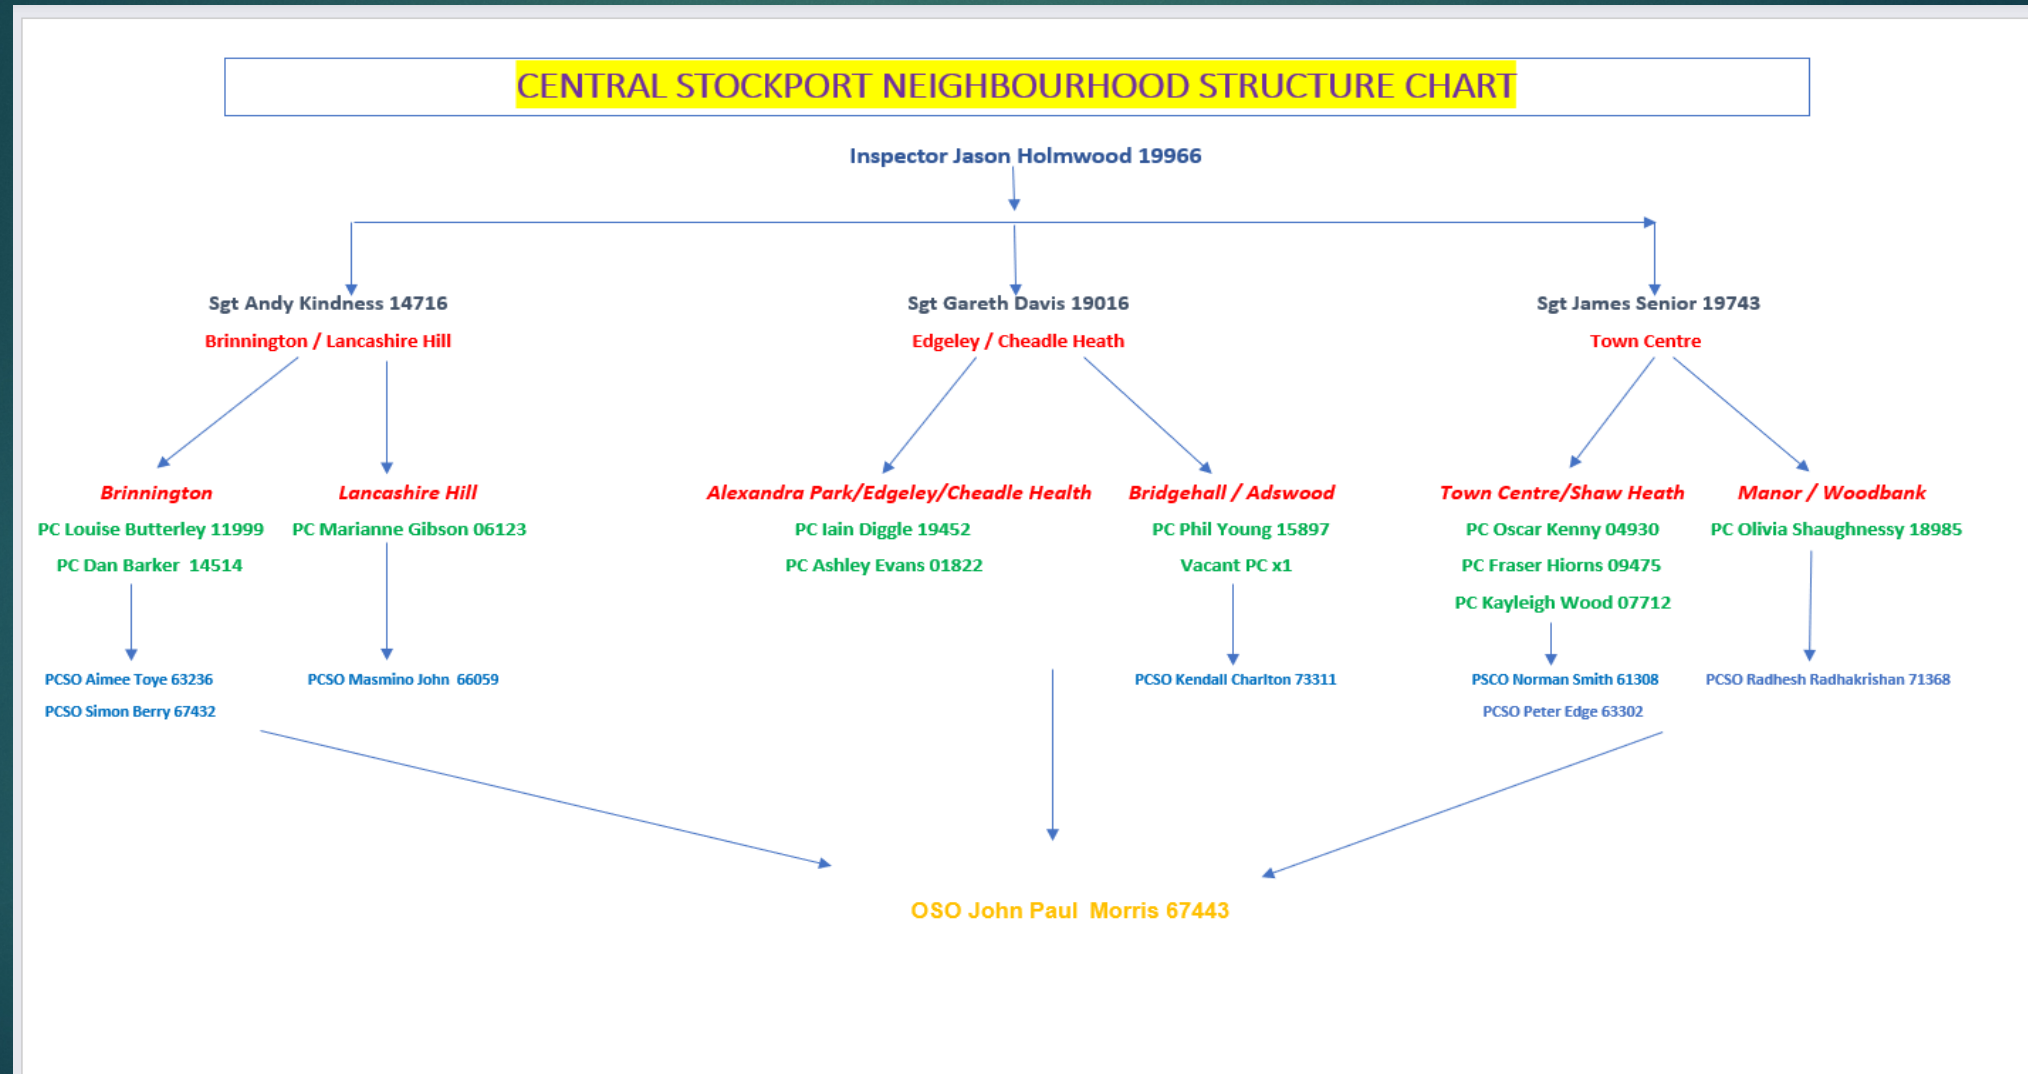

1. Drugs and Associated ASB
2. Burglaries
3. Speeding and Other Road Traffic Offences

CENTRAL STOCKPORT NEIGHBOURHOOD STRUCTURE CHART

GMP ALL RECORDED CRIME

STOCKPORT ALL RECORDED CRIME

Number of Crimes by Crime Tree Level Four (Highest Volume Contributor)

J1C4 ALEXANDRA PARK

J1C5 EDGELEY

J1C6 CHEADLE HEATH

J1K1 BRIDGEHALL & J1K2 ADSWOOD

ALL RECORDED CRIME

J1C4 Alexandra Park ALL RECORDED CRIME

J1C4 Alexandra Park “Street Name” Stats

J1C4	ALEXANDRA PARK	BURGLARY	STOCKPORT ROAD	CHEADLE HEATH	SK3 0PL
J1C4	ALEXANDRA PARK	PUBLIC ORDER	STOCKPORT ROAD	CHEADLE HEATH	SK3 0PL
J1C4	ALEXANDRA PARK	VIOLENCE AGAINST THE PERSON	STOCKPORT ROAD	CHEADLE HEATH	SK3 0RH

J1C5 Edgeley ALL RECORDED CRIME

Number of Crimes by Crime Tree Level Four (Highest Volume Contributor)

J1C5 Edgeley “Street Name” Stats

J1C5	EDGELEY	VIOLENCE AGAINST THE PERSON	MOSELEY STREET	EDGELEY	SK3 9HW
J1C5	EDGELEY	VIOLENCE AGAINST THE PERSON	MOSELEY STREET	EDGELEY	SK3 9HW
J1C5	EDGELEY	PUBLIC ORDER	OLD CHAPEL STREET	EDGELEY	SK3 9HU
J1C5	EDGELEY	VIOLENCE AGAINST THE PERSON	STOCKPORT ROAD	CHEADLE HEATH	SK3 0TD
J1C5	EDGELEY	THEFT	NORTHGATE ROAD	EDGELEY	SK3 9NL
J1C5	EDGELEY	HARASSMENT	TENBY ROAD	EDGELEY	SK3 0UN
J1C5	EDGELEY	SEXUAL OFFENCES	CASTLE STREET	EDGELEY	SK3 9AJ
J1C5	EDGELEY	PUBLIC ORDER	EDGELEY ROAD	CHEADLE HEATH	SK3 0RJ
J1C5	EDGELEY	POSSESSION OF DRUGS	BRINKSWAY	EDGELEY	SK3 0AN
J1C5	EDGELEY	PUBLIC ORDER	DAW BANK	EDGELEY	SK3 0DU
J1C5	EDGELEY	POSSESSION OF WEAPONS	GRENVILLE STREET	EDGELEY	SK3 9ES
J1C5	EDGELEY	THEFT	CASTLE STREET	EDGELEY	SK3 9AD
J1C5	EDGELEY	HARASSMENT	EAST STREET	EDGELEY	SK3 0HW
J1C5	EDGELEY	PUBLIC ORDER	YORK STREET	EDGELEY	SK3 9EQ
J1C5	EDGELEY	BURGLARY	LABURNUM WAY	EDGELEY	SK3 0LP
J1C5	EDGELEY	VIOLENCE AGAINST THE PERSON	JAMES STREET	EDGELEY	SK3 9BA