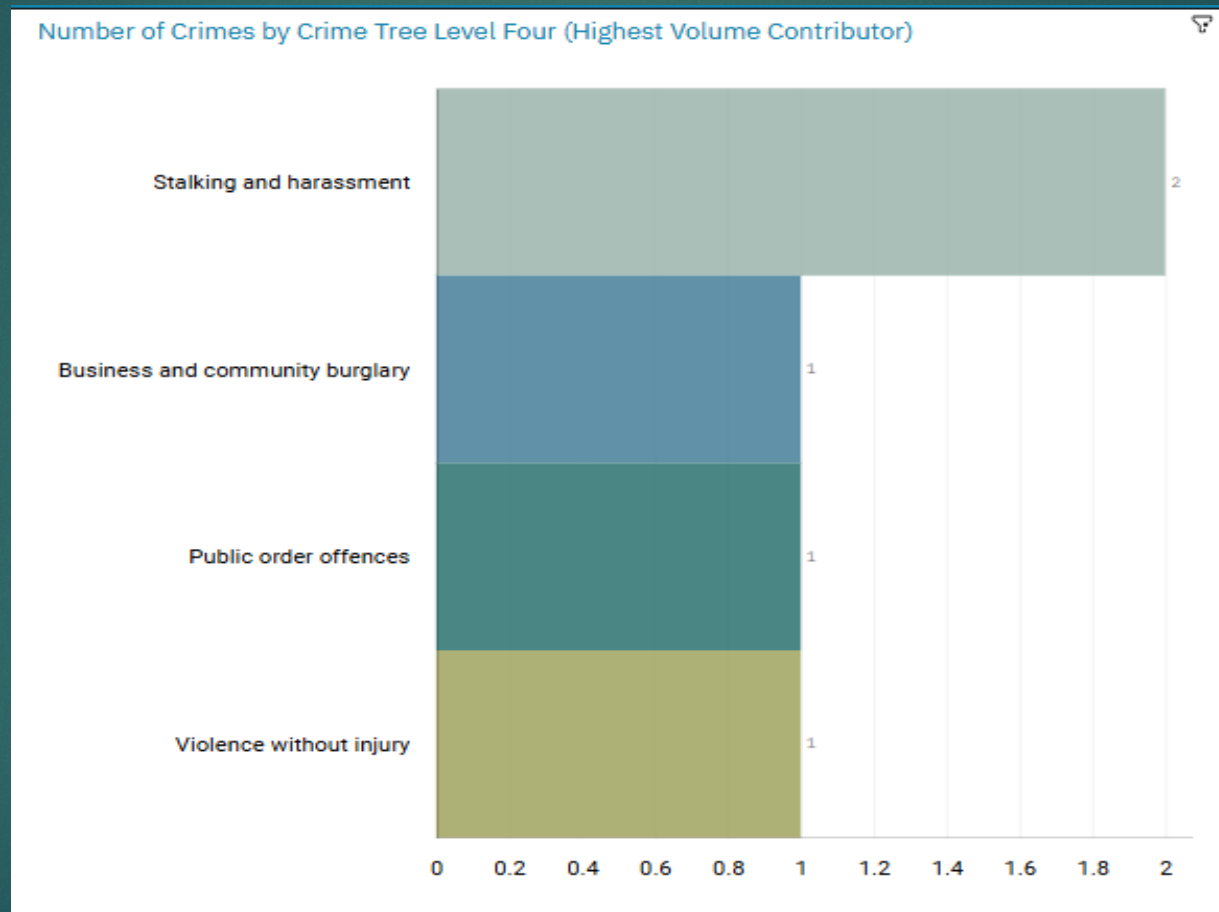

J1C4 ALEXANDRA PARK

J1C5 EDGELEY

J1C6 CHEADLE HEATH

J1K1 BRIDGEHALL & J1K2 ADSWOOD

ALL RECORDED CRIME

J1C4 Alexandra Park ALL RECORDED CRIME

J1C4 Alexandra Park “Street Name” Stats

J1C4	ALEXANDRA PARK	BURGLARY	STOCKPORT ROAD	CHEADLE HEATH	SK3 0PL
J1C4	ALEXANDRA PARK	PUBLIC ORDER	STOCKPORT ROAD	CHEADLE HEATH	SK3 0PL
J1C4	ALEXANDRA PARK	VIOLENCE AGAINST THE PERSON	STOCKPORT ROAD	CHEADLE HEATH	SK3 0RH

J1C5 Edgeley ALL RECORDED CRIME

Number of Crimes by Crime Tree Level Four (Highest Volume Contributor)

J1C5 Edgeley “Street Name” Stats

J1C5	EDGELEY	VIOLENCE AGAINST THE PERSON	MOSELEY STREET	EDGELEY	SK3 9HW
J1C5	EDGELEY	VIOLENCE AGAINST THE PERSON	MOSELEY STREET	EDGELEY	SK3 9HW
J1C5	EDGELEY	PUBLIC ORDER	OLD CHAPEL STREET	EDGELEY	SK3 9HU
J1C5	EDGELEY	VIOLENCE AGAINST THE PERSON	STOCKPORT ROAD	CHEADLE HEATH	SK3 0TD
J1C5	EDGELEY	THEFT	NORTHGATE ROAD	EDGELEY	SK3 9NL
J1C5	EDGELEY	HARASSMENT	TENBY ROAD	EDGELEY	SK3 0UN
J1C5	EDGELEY	SEXUAL OFFENCES	CASTLE STREET	EDGELEY	SK3 9AJ
J1C5	EDGELEY	PUBLIC ORDER	EDGELEY ROAD	CHEADLE HEATH	SK3 0RJ
J1C5	EDGELEY	POSSESSION OF DRUGS	BRINKSWAY	EDGELEY	SK3 0AN
J1C5	EDGELEY	PUBLIC ORDER	DAW BANK	EDGELEY	SK3 0DU
J1C5	EDGELEY	POSSESSION OF WEAPONS	GRENVILLE STREET	EDGELEY	SK3 9ES
J1C5	EDGELEY	THEFT	CASTLE STREET	EDGELEY	SK3 9AD
J1C5	EDGELEY	HARASSMENT	EAST STREET	EDGELEY	SK3 0HW
J1C5	EDGELEY	PUBLIC ORDER	YORK STREET	EDGELEY	SK3 9EQ
J1C5	EDGELEY	BURGLARY	LABURNUM WAY	EDGELEY	SK3 0LP
J1C5	EDGELEY	VIOLENCE AGAINST THE PERSON	JAMES STREET	EDGELEY	SK3 9BA