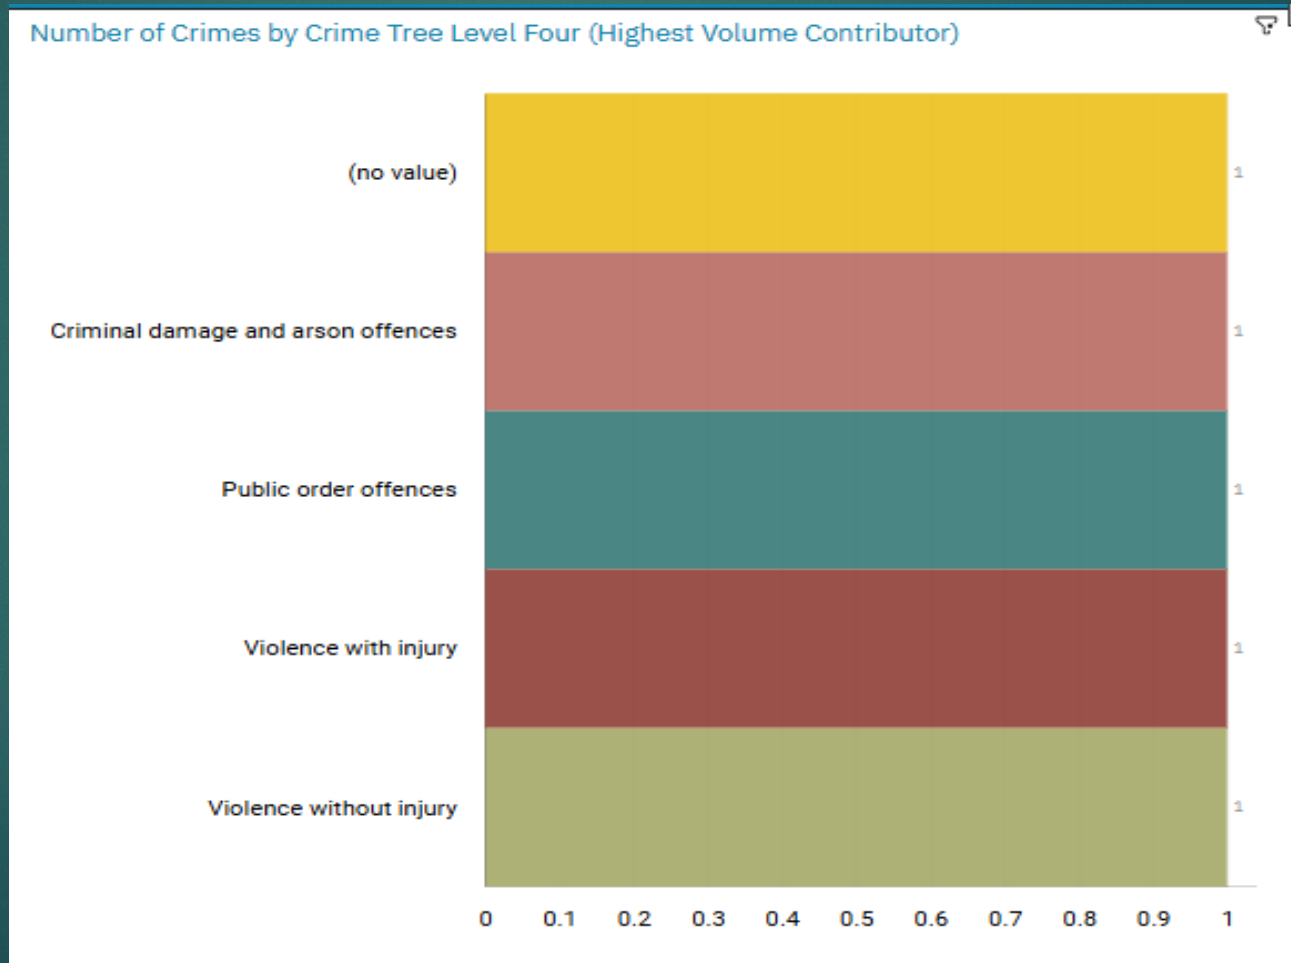

J1C6 Cheadle Heath ALL RECORDED CRIME