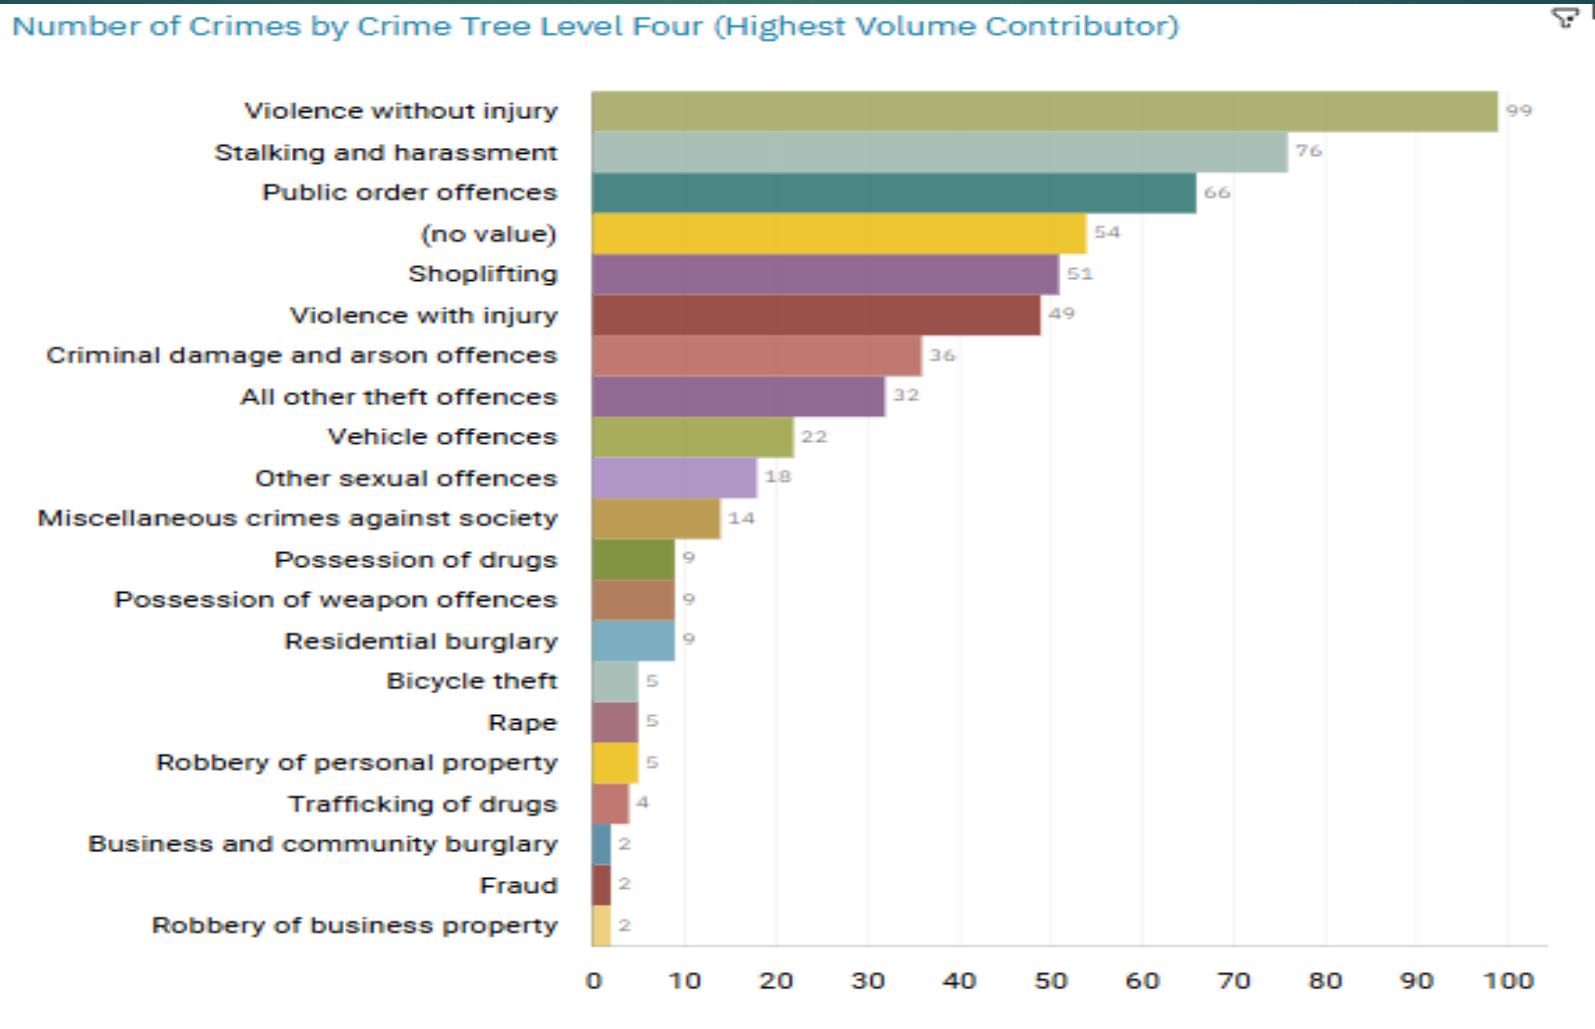

1. Drugs and Associated ASB
2. Burglaries
3. Speeding and Other Road Traffic Offences

CENTRAL STOCKPORT NEIGHBOURHOOD STRUCTURE CHART

CENTRAL STOCKPORT NEIGHBOURHOOD STRUCTURE CHART

GMP ALL RECORDED CRIME

Number of Crimes by Crime Tree Level Four (Highest Volume Contributor)

STOCKPORT ALL RECORDED CRIME

J1F1 Brinnington
And
J1F2 Lancashire Hill
ALL RECORDED CRIME

J1F1 Brinnington ALL RECORDED CRIME

J1F1 Brinnington "Street Name" Stats