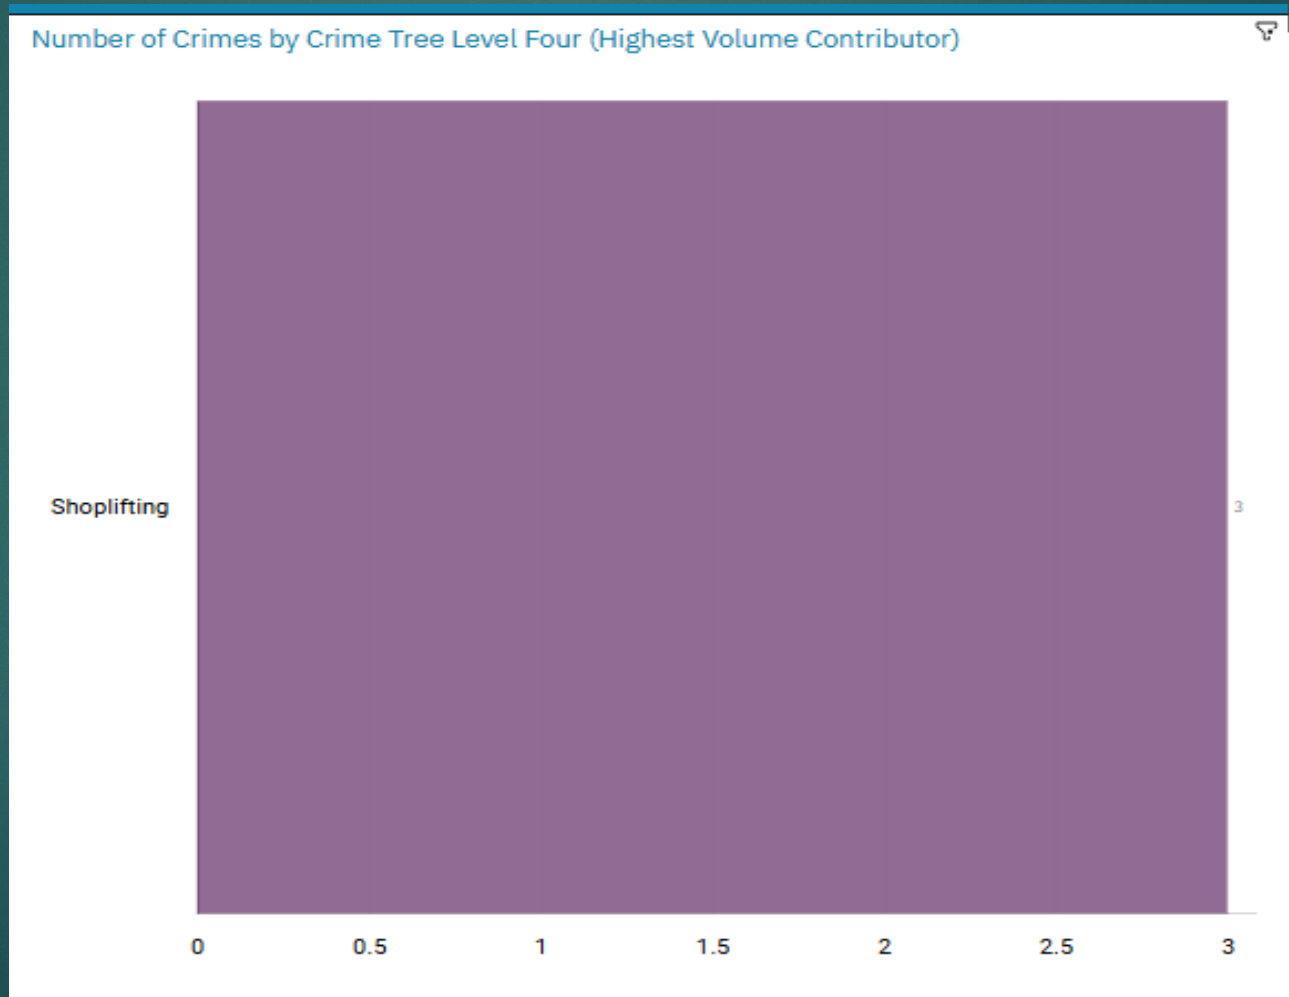

J1A2 Peel Centre ALL RECORDED CRIME