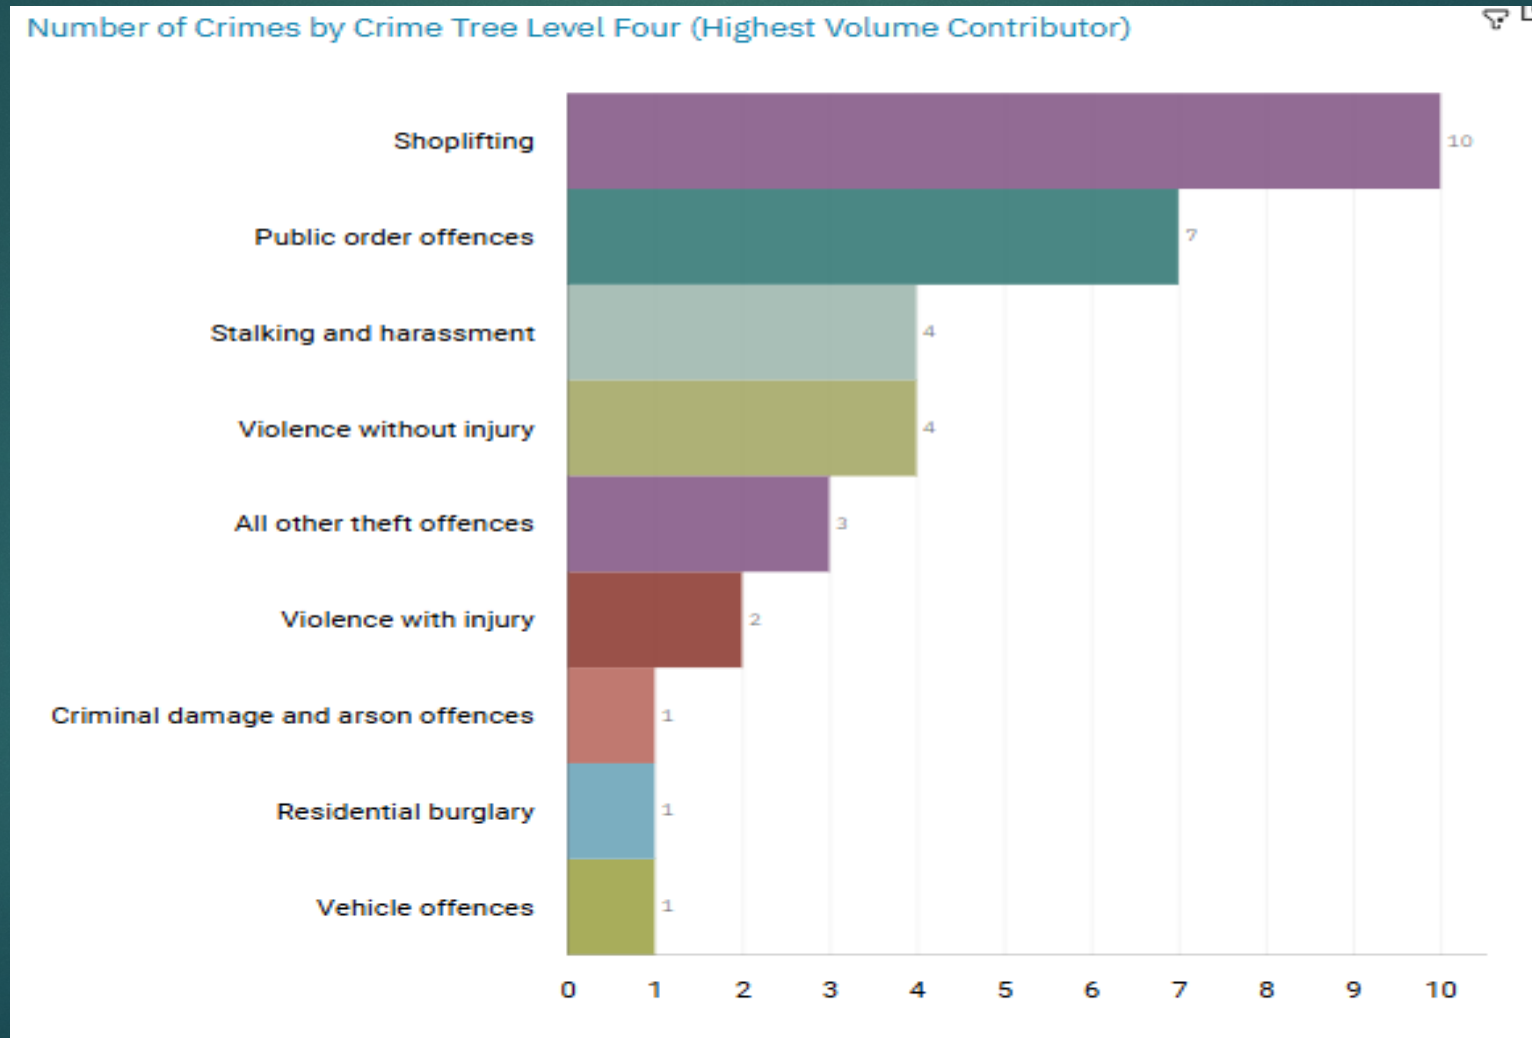

J1A1 TOWN CENTRE

J1A2 PEEL CENTRE

J1A3 SHAW HEATH

**J1B4 WOODBANK, J1B5 HILLGATE
AND HEAVILEY**

ALL RECORDED CRIME

J1A1 Town Centre ALL RECORDED CRIME

J1A1 Town Centre "Street Name" Stats

J1A1	TOWN CENTRE	Public Order	Chestergate	Town Centre	SK1 1NU
J1A1	TOWN CENTRE	Theft	Merseyway	Town Centre	SK1 1PW
J1A1	TOWN CENTRE	Violence With injury	Chestergate	Town Centre	SK1 1NU
J1A1	TOWN CENTRE	Burglary	Chestergate	Town Centre	SK1 1AS
J1A1	TOWN CENTRE	Public Order	St Petersgate	Town Centre	SK1 1EB
J1A1	TOWN CENTRE	Theft	Chestergate	Town Centre	SK1 1NT
J1A1	TOWN CENTRE	Harassment	Market Place	Town Centre	SK1 1EW
J1A1	TOWN CENTRE	Theft	Merseyway	Town Centre	SK1 1PW
J1A1	TOWN CENTRE	Violence Without Injury	Merseyway	Town Centre	SK1 1PW
J1A1	TOWN CENTRE	Criminal Damage	Princess Street	Town Centre	SK1 1SE
J1A1	TOWN CENTRE	Public Order	Princess Street	Town Centre	SK1 1SE
J1A1	TOWN CENTRE	Theft	Heaton Lane	Town Centre	SK4 1BS
J1A1	TOWN CENTRE	Violence Without Injury	Wellington Street	Town Centre	SK1 3BE
J1A1	TOWN CENTRE	Theft	Princes Street	Town Centre	SK1 1RJ
J1A1	TOWN CENTRE	Harassment	Market Place	Town Centre	SK1 1ES
J1A1	TOWN CENTRE	Violence Without Injury	Chestergate	Town Centre	SK1 1NU
J1A1	TOWN CENTRE	Violence With Injury	St Petersgate	Stockport	SK1 1EB
J1A1	TOWN CENTRE	Public Order	Mersey Square	Stockport	SK1 1NU
J1A1	TOWN CENTRE	Theft	Merseyway	Stockport	SK1 1PW
J1A1	TOWN CENTRE	Public Order	Internal Road	Stockport	SK3 0EH
J1A1	TOWN CENTRE	Theft	Bridgefield Street	Stockport	SK1 1SA
J1A1	TOWN CENTRE	Theft	Merseyway	Stockport	SK1 1PW
J1A1	TOWN CENTRE	Theft	Merseyway	Stockport	SK1 1PW
J1A1	TOWN CENTRE	Theft	Great Underbank	Stockport	SK1 1PD
J1A1	TOWN CENTRE	Harassment	Shawcross Fold	Stockport	SK1 1EN
J1A1	TOWN CENTRE	Vehicle Offences	Bridgefield Street	Stockport	SK1 1SA