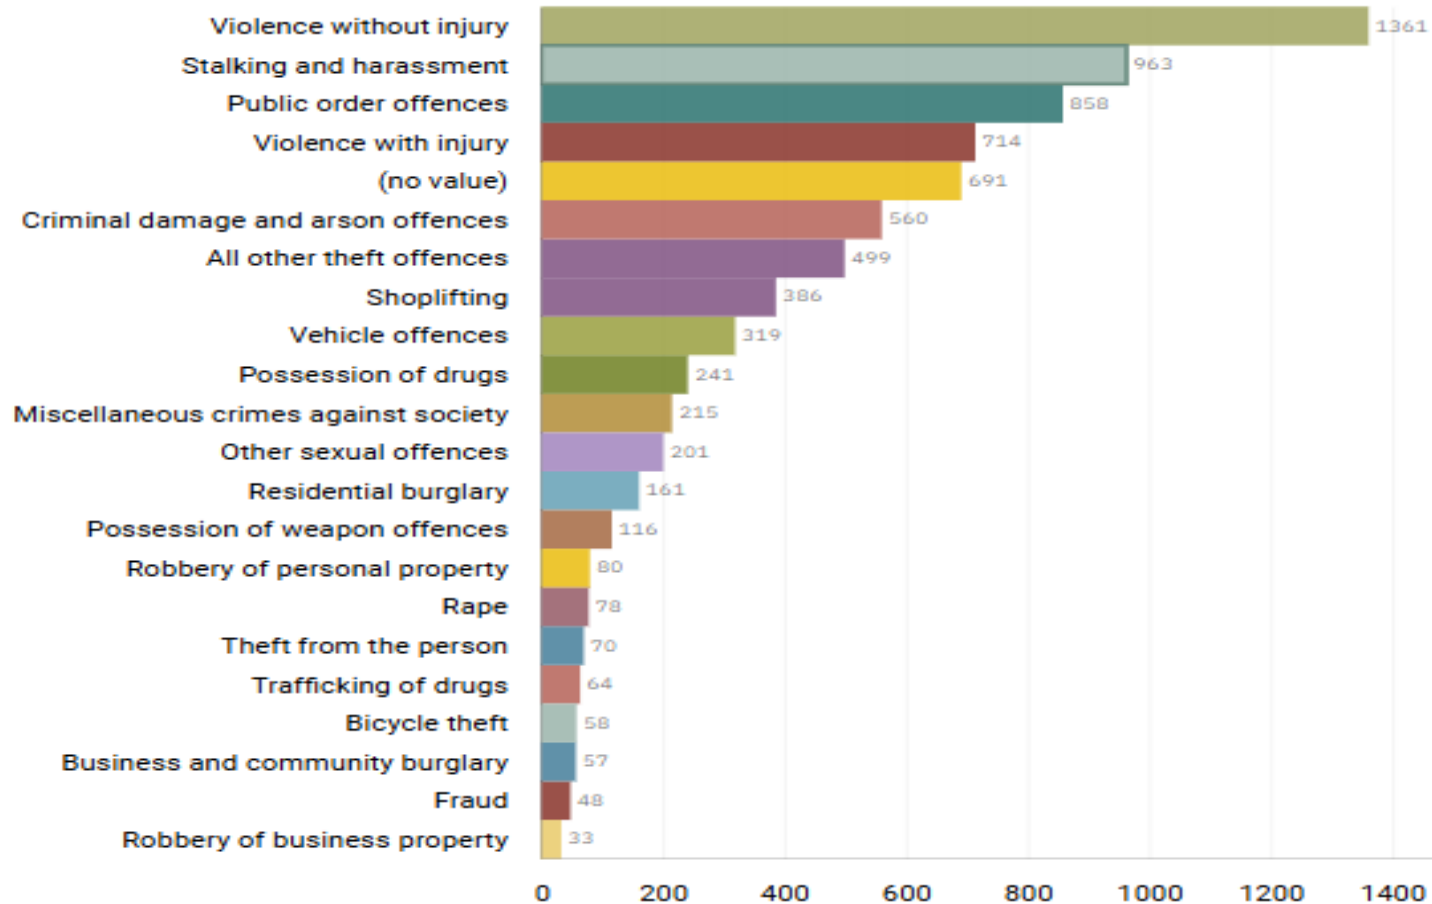

1. Drugs and Associated ASB
2. Burglaries
3. Speeding and Other Road Traffic Offences

CENTRAL STOCKPORT NEIGHBOURHOOD STRUCTURE CHART

CENTRAL STOCKPORT NEIGHBOURHOOD STRUCTURE CHART

GMP ALL RECORDED CRIME

Number of Crimes by Crime Tree Level Four (Highest Volume Contributor)

STOCKPORT ALL RECORDED CRIME

J1F1 Brinnington
And
J1F2 Lancashire Hill
ALL RECORDED CRIME

J1F1 Brinnington ALL RECORDED CRIME

J1F1 Brinnington "Street Name" Stats