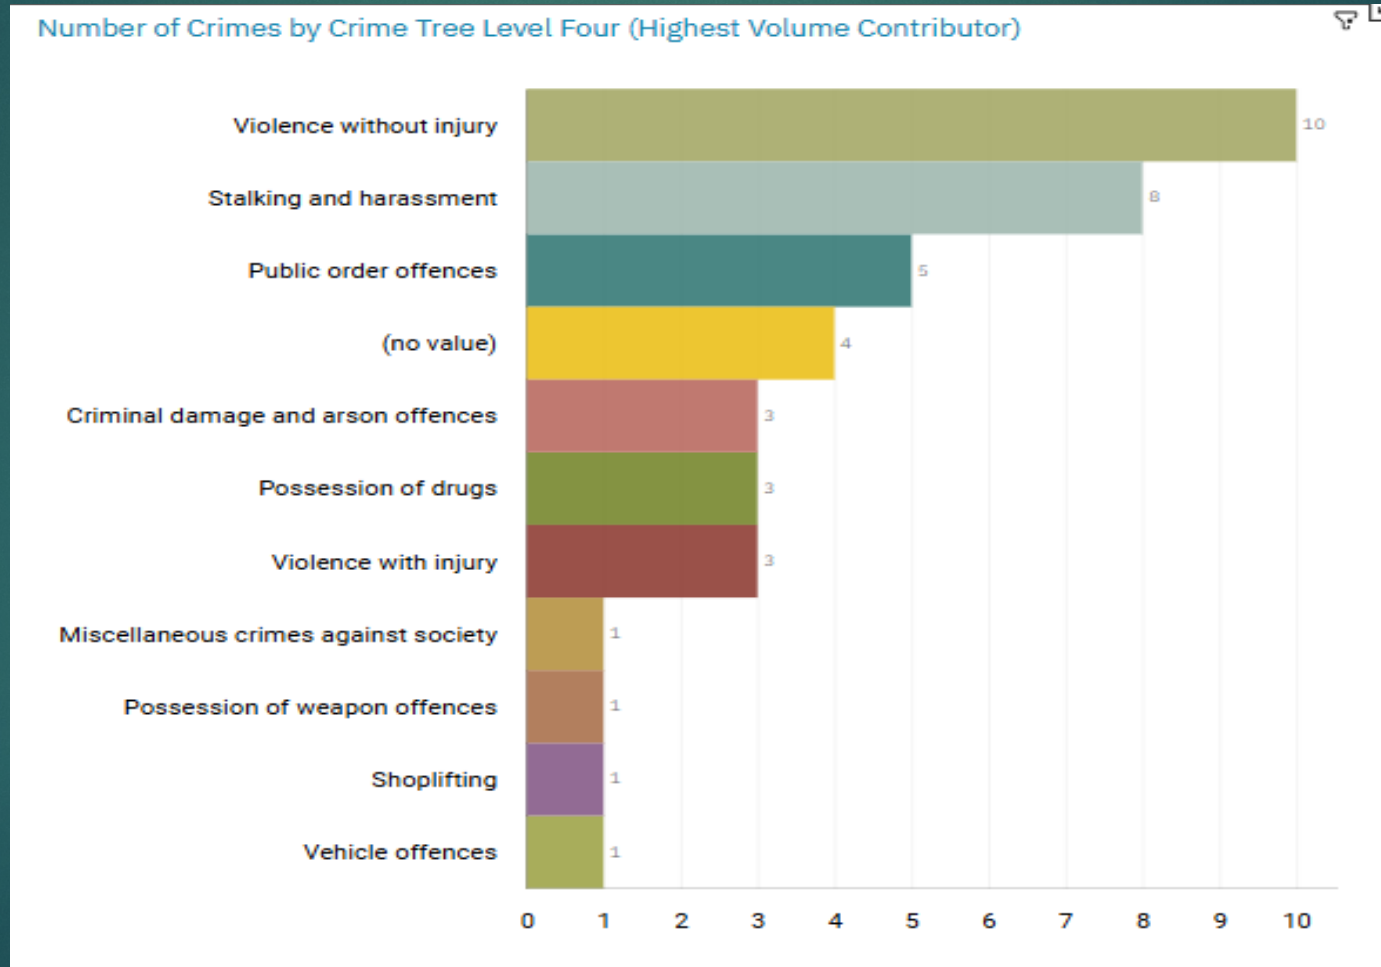

1. Drugs and Associated ASB
2. Burglaries
3. Speeding and Other Road Traffic Offences

CENTRAL STOCKPORT NEIGHBOURHOOD STRUCTURE CHART

CENTRAL STOCKPORT NEIGHBOURHOOD STRUCTURE CHART

GMP ALL RECORDED CRIME

Number of Crimes by Crime Tree Level Four (Highest Volume Contributor)

STOCKPORT ALL RECORDED CRIME

J1F1 Brinnington
And
J1F2 Lancashire Hill
ALL RECORDED CRIME

J1F1 Brinnington ALL RECORDED CRIME

J1F1 Brinnington "Street Name" Stats

J1F1	BRINNINGTON	Violence Without Injury	Hollow End	Brinnington	SK5 8PA
J1F1	BRINNINGTON	Violence Without Injury	Essex Road	Brinnington	SK5 8DR
J1F1	BRINNINGTON	Harassment	Romney Way	Brinnington	SK5 8ND
J1F1	BRINNINGTON	Violence Without Injury	Northumberland Road	Brinnington	SK5 8BG
J1F1	BRINNINGTON	Criminal Damage	Somerset Close	Brinnington	SK5 8DH
J1F1	BRINNINGTON	Possession of Drugs	Hampshire Road	Brinnington	SK5 8BU
J1F1	BRINNINGTON	Public Order	Rainham Way	Brinnington	SK5 8HN
J1F1	BRINNINGTON	Public Order	Foliage Gardens	Brinnington	SK5 8AZ
J1F1	BRINNINGTON	Harassment	Northumberland Road	Brinnington	SK5 8NN
J1F1	BRINNINGTON	Violence Without Injury	Hampshire Road	Brinnington	SK5 8BU
J1F1	BRINNINGTON	Violence With Injury	Essex Road	Brinnington	SK5 8DR
J1F1	BRINNINGTON	Harassment	Blackberry Lane	Brinnington	SK5 8JZ
J1F1	BRINNINGTON	Possession of Drugs	Brinnington Road	Brinnington	SK5 8BT
J1F1	BRINNINGTON	Harassment	Hampshire Road	Brinnington	SK5 8DP
J1F1	BRINNINGTON	Miscellaneous Crime Against Society	Blackberry Lane	Brinnington	SK5 8JZ
J1F1	BRINNINGTON	Violence Without Injury	Falmount Crescent	Brinnington	SK5 8BE
J1F1	BRINNINGTON	Possession of Drugs	Nottingham Close	Brinnington	SK5 8ET
J1F1	BRINNINGTON	Possession of Weapons Offences	Blackberry Lane	Brinnington	SK5 8JR
J1F1	BRINNINGTON	Criminal Damage	Romney Ways	Brinnington	SK5 8NA
J1F1	BRINNINGTON	Public Order	Keston Crescent	Brinnington	SK5 8NJ
J1F1	BRINNINGTON	Public Order	Naze Walk	Brinnington	SK5 8JG