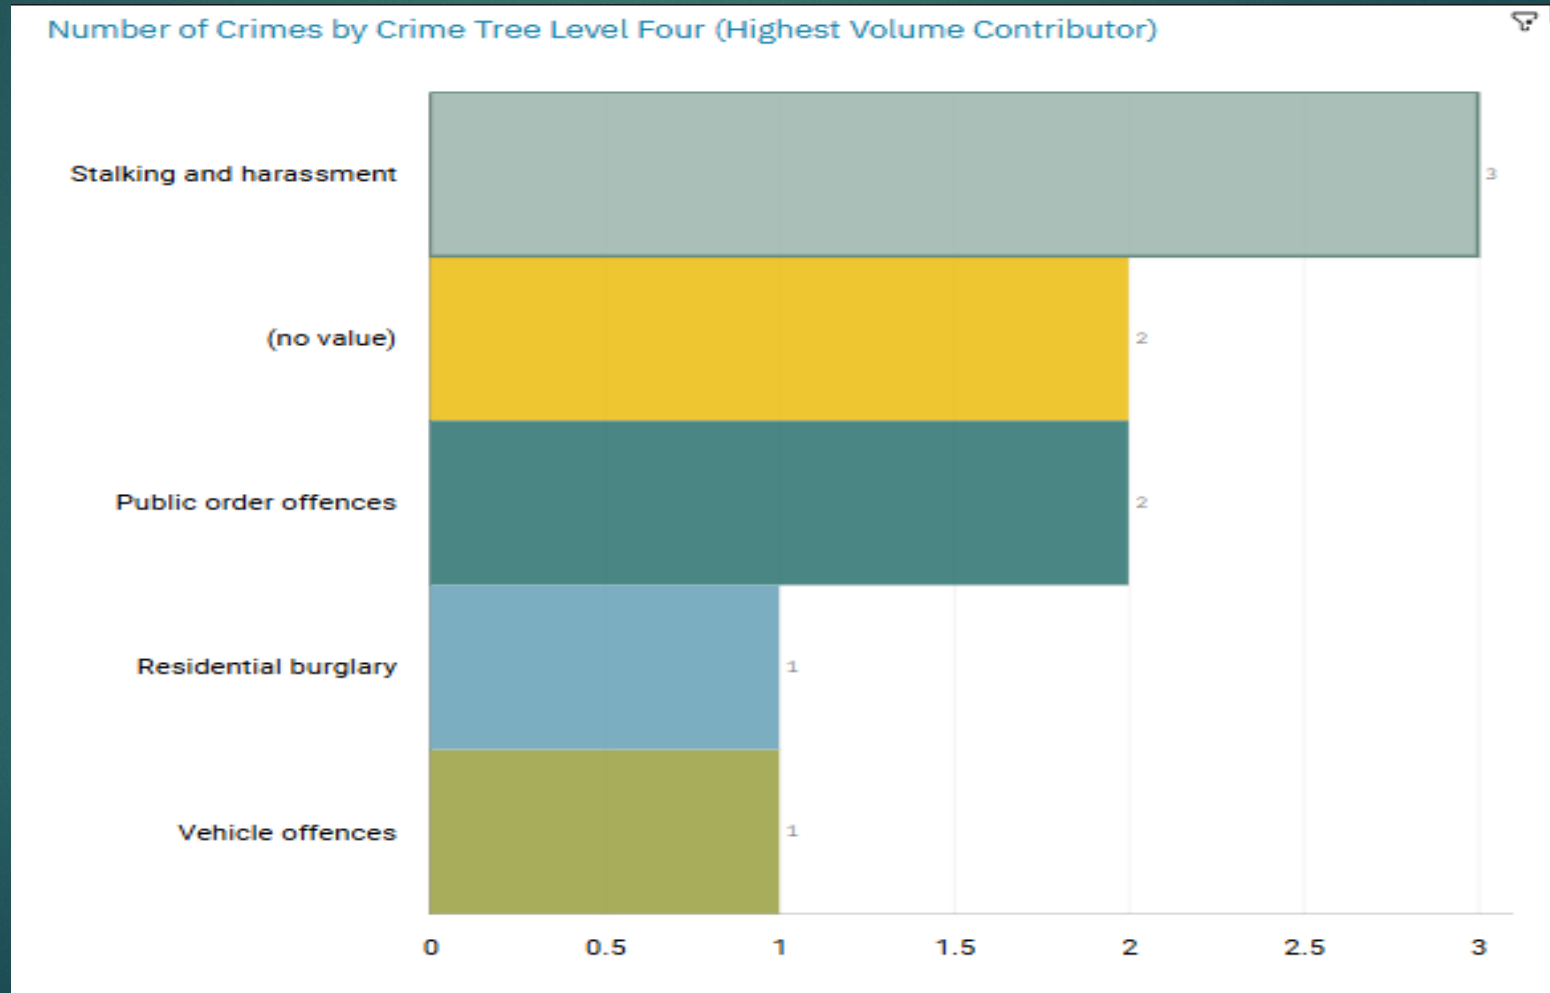

J1B4 Woodbank ALL RECORDED CRIME