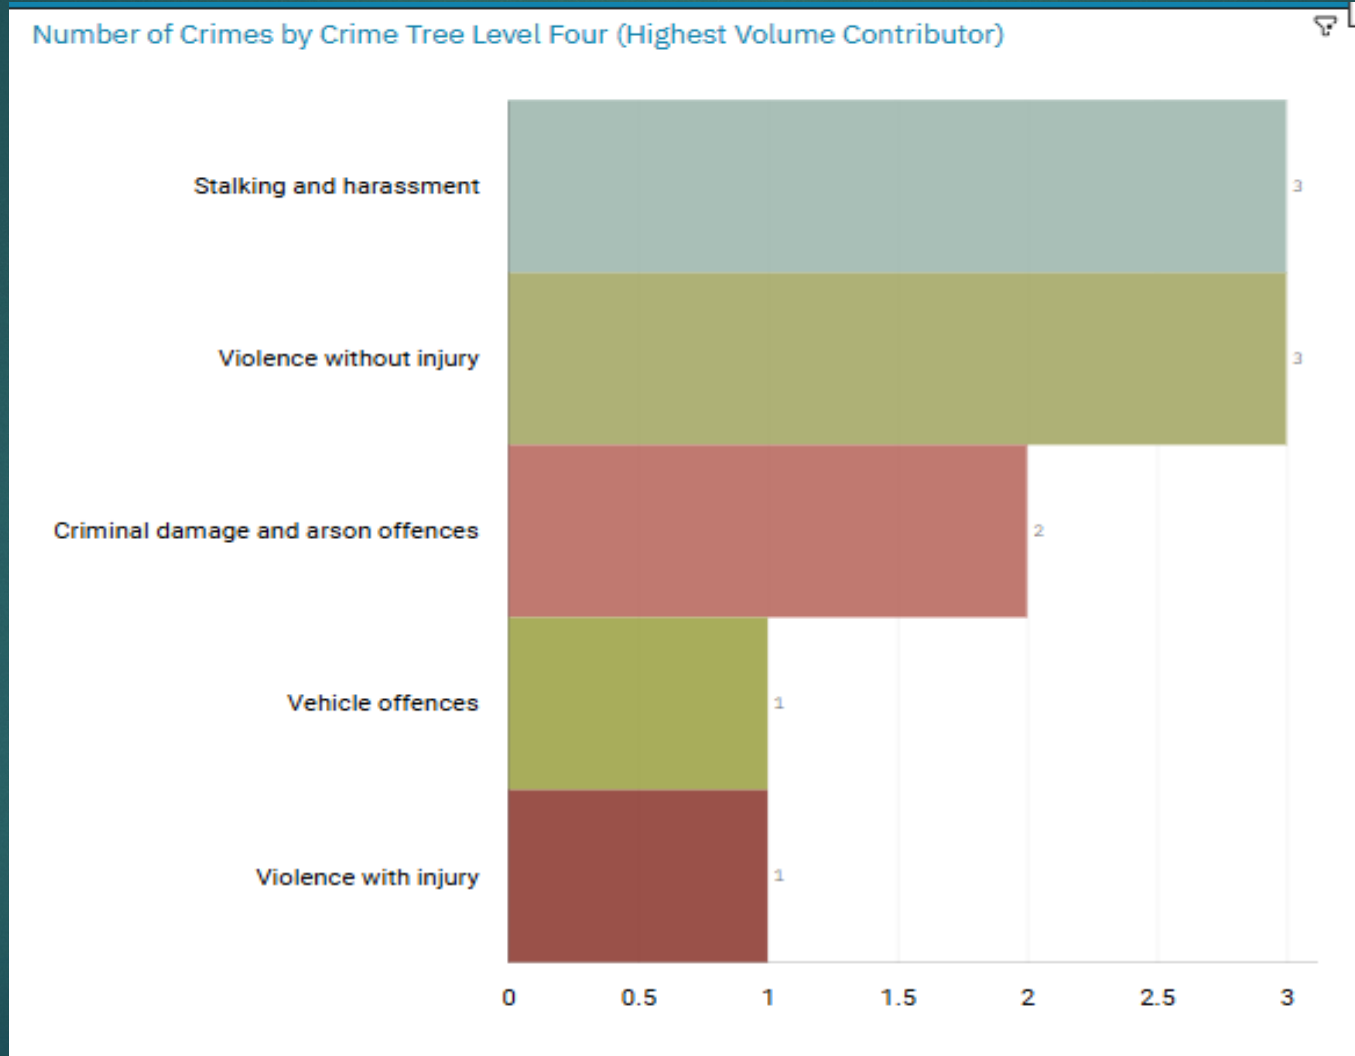

Number of Crimes by Crime Tree Level Four (Highest Volume Contributor)

STOCKPORT ALL RECORDED CRIME

J1F1 Brinnington
And
J1F2 Lancashire Hill
ALL RECORDED CRIME

J1F1 Brinnington ALL RECORDED CRIME

J1F1 Brinnington "Street Name" Stats

J1C4 ALEXANDRA PARK

J1C5 EDGELEY

J1C6 CHEADLE HEATH

J1K1 BRIDGEHALL & J1K2 ADSWOOD

ALL RECORDED CRIME

J1C4 Alexandra Park ALL RECORDED CRIME

J1C4 Alexandra Park “Street Name” Stats

J1C4	ALEXANDRA PARK	Harassment	Sherborne Road	Cheadle Heath	SK3 0SP
J1C4	ALEXANDRA PARK	Violence With Injury	Edgeley Road	Stockport	SK3 9NB
J1C4	ALEXANDRA PARK	Criminal Damage	Sherborne Road	Cheadle Heath	SK3 0SP
J1C4	ALEXANDRA PARK	Vehicle Offences	Worrall Street	Edgeley	SK3 9BE
J1C4	ALEXANDRA PARK	Violence Without Injury	Sherborne Road	Cheadle Heath	SK3 0RW
J1C4	ALEXANDRA PARK	Violence Without Injury	Sherborne Road	Cheadle Heath	SK3 0RW
J1C4	ALEXANDRA PARK	Violence Without Injury	Sherborne Road	Cheadle Heath	SK3 0RW

J1C5 Edgeley ALL RECORDED CRIME

Number of Crimes by Crime Tree Level Four (Highest Volume Contributor)

J1C5 Edgeley “Street Name” Stats

J1C5	EDGELEY	Burglary	Castle Street	Edgeley	SK3 9JH
J1C5	EDGELEY	Harassment	Clyde Road	Edgeley	SK3 9NW
J1C5	EDGELEY	Harassment	York Street	Edgeley	SK3 9HN
J1C5	EDGELEY	Violence Without Injury	Kilburn Road	Edgeley	SK3 9NS
J1C5	EDGELEY	Harassment	York Street	Edgeley	SK3 9AD
J1C5	EDGELEY	Violence Without Injury	York Street	Edgeley	SK3 9HN
J1C5	EDGELEY	Violence Without Injury	York Street	Edgeley	SK3 9HN
J1C5	EDGELEY	Violence Without Injury	Shaw Heath	Stockport	SK3 9AB
J1C5	EDGELEY	Theft	Edgeley Road	Cheadle Heath	SK3 0RJ
J1C5	EDGELEY	Violence Without Injury	Bloom Street	Edgeley	SK3 9LA
J1C5	EDGELEY	Harassment	St Matthews Road	Edgeley	SK3 9AN
J1C5	EDGELEY	Theft	Stockport Road	Cheadle Heath	SK3 0TQ