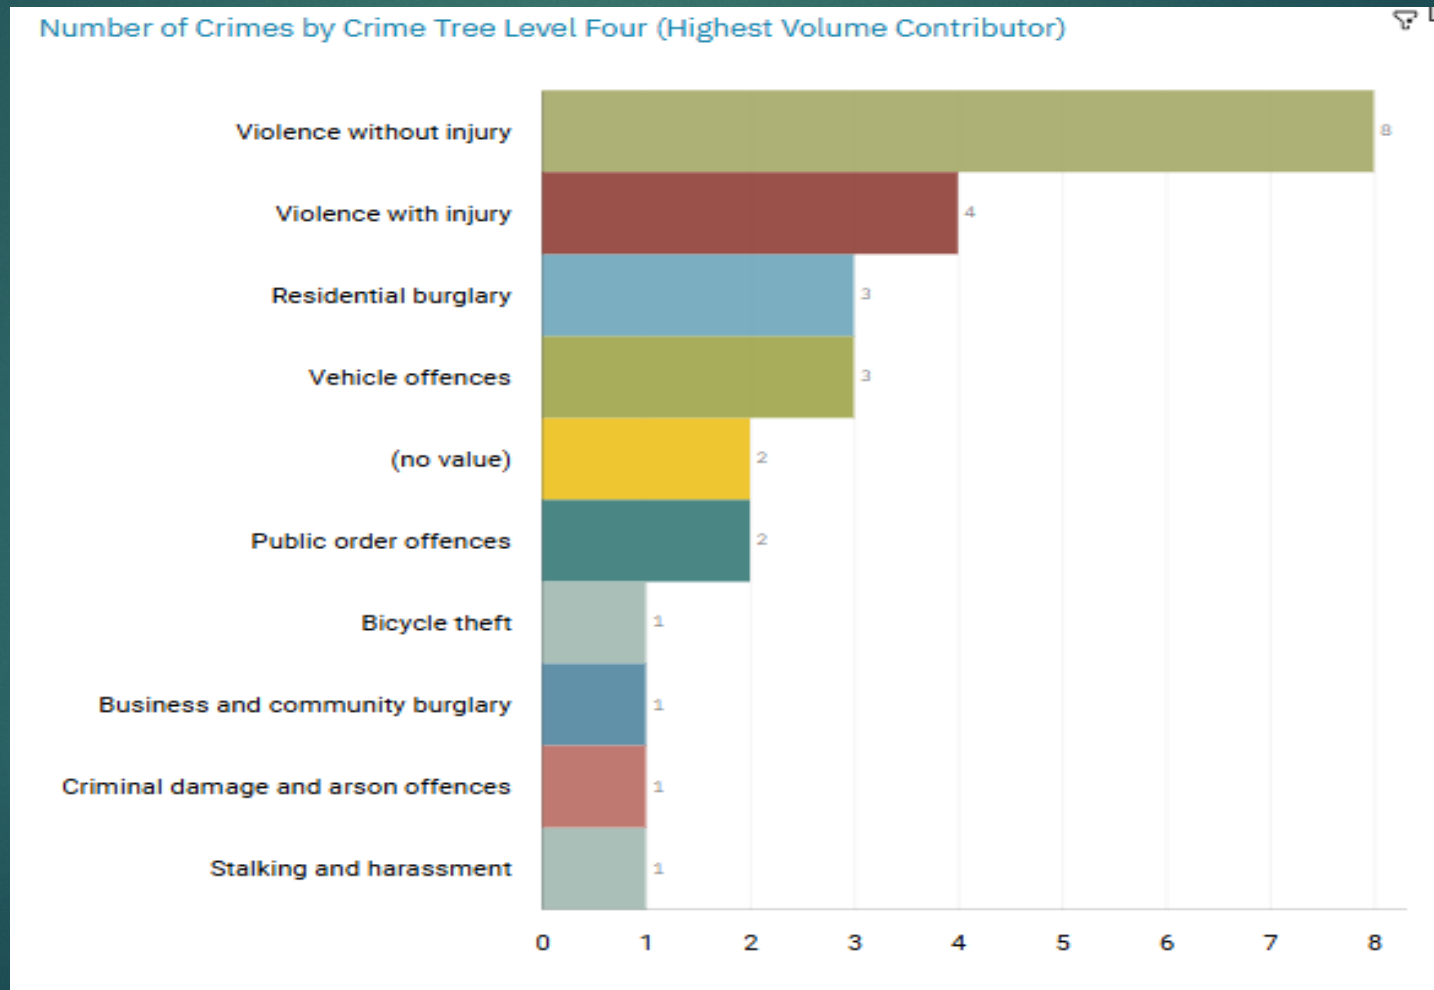

J1B5 Hillgate and Heaviley ALL RECORDED CRIME

J1B5 Hillgate And Heaviley “Street Name” Stats

J1B5	HILLGATE AND HEAVILEY	Harassment	Lowndes Lane	Offerton	SK2 6DB
J1B5	HILLGATE AND HEAVILEY	Violence With Injury	Victoria Park	Offerton	SK1 4ER
J1B5	HILLGATE AND HEAVILEY	Violence With Injury	Victoria Park	Offerton	SK1 4ER
J1B5	HILLGATE AND HEAVILEY	Burglary	Athens Street	Offerton	SK1 4DX
J1B5	HILLGATE AND HEAVILEY	Burglary	Glenmoor Road	Offerton	SK1 4EB
J1B5	HILLGATE AND HEAVILEY	Vehicle Offences	Athens Street	Offerton	SK1 4EG
J1B5	HILLGATE AND HEAVILEY	Public Order	Hempshaw Lane	Offerton	SK1 4LP
J1B5	HILLGATE AND HEAVILEY	Violence Without Injury	College Close	Heaviley	SK2 6TJ
J1B5	HILLGATE AND HEAVILEY	Burglary	Barnsley Street	Offerton	SK1 4EH
J1B5	HILLGATE AND HEAVILEY	Vehicle Offences	Athens Street	Offerton	SK1 4EG
J1B5	HILLGATE AND HEAVILEY	Public Order	Buxton Road	Offerton	SK2 7BR
J1B5	HILLGATE AND HEAVILEY	Violence Without Injury	Wellington Road South	Heaviley	SK2 6NG
J1B5	HILLGATE AND HEAVILEY	Violence With Injury	Forbes Road	Stockport	SK1 4HR
J1B5	HILLGATE AND HEAVILEY	Violence With Injury	George Street West	Offerton	SK1 4HR
J1B5	HILLGATE AND HEAVILEY	Burglary	Hempshaw Lane	Offerton	SK1 4LG
J1B5	HILLGATE AND HEAVILEY	Violence Without Injury	Buxton Road	Great Moor	SK2 7BR
J1B5	HILLGATE AND HEAVILEY	Criminal Damage	Buxton Road	Great Moor	SK2 7BS
J1B5	HILLGATE AND HEAVILEY	Vehicle Offences	Windermere Road	Heaviley	SK1 4NF
J1B5	HILLGATE AND HEAVILEY	Violence Without Injury	Victoria Park	Offerton	SK1 4ES
J1B5	HILLGATE AND HEAVILEY	Violence Without Injury	Victoria Park	Offerton	SK1 4ES
J1B5	HILLGATE AND HEAVILEY	Violence Without Injury	Victoria Park	Offerton	SK1 4ES
J1B5	HILLGATE AND HEAVILEY	Theft	Hempshaw Lane	Offerton	SK1 4EN