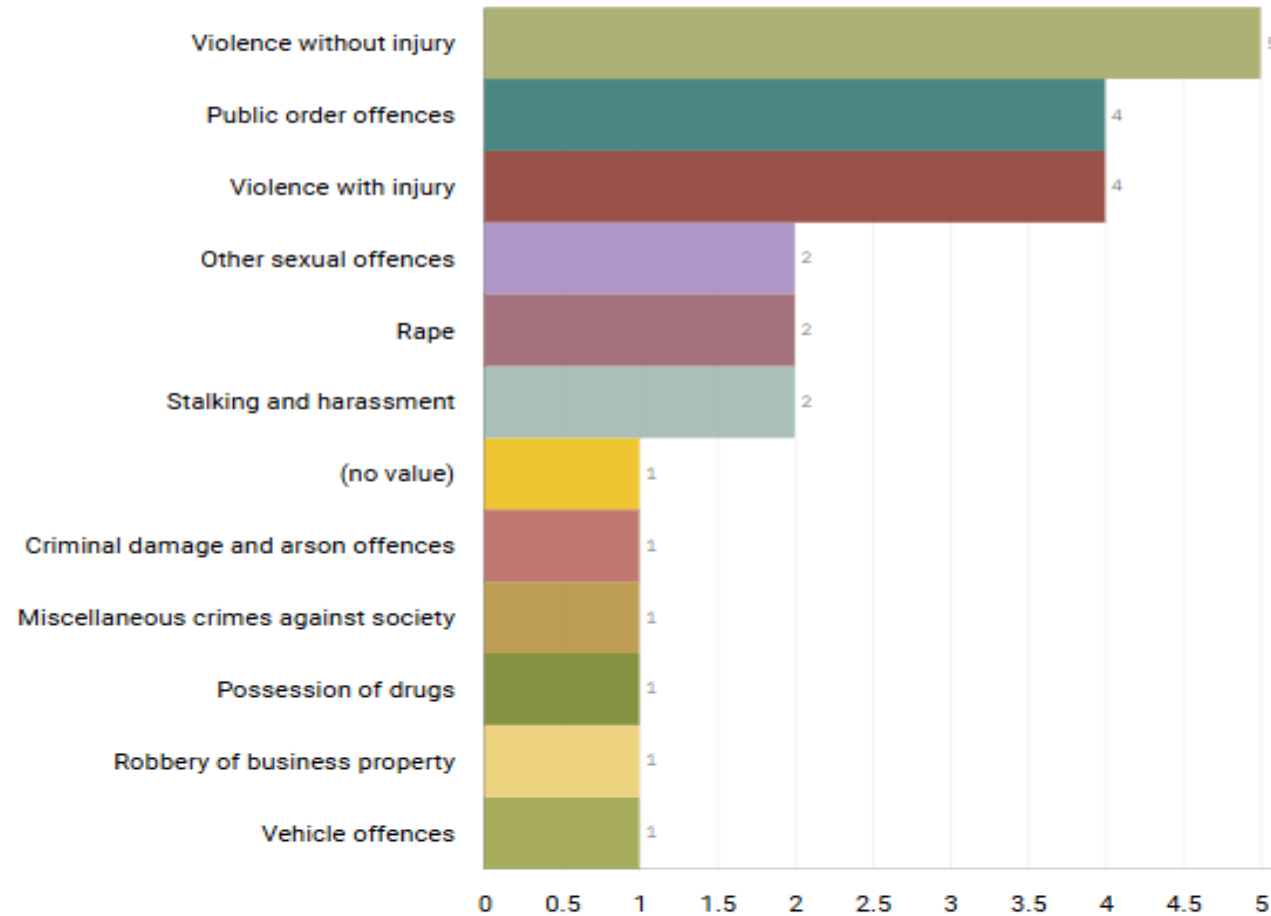

J1C5 Edgeley ALL RECORDED CRIME

Number of Crimes by Crime Tree Level Four (Highest Volume Contributor)

J1C5 Edgeley “Street Name” Stats

J1C5	EDGELEY	Burglary	Castle Street	Edgeley	SK3 9JH
J1C5	EDGELEY	Harassment	Clyde Road	Edgeley	SK3 9NW
J1C5	EDGELEY	Harassment	York Street	Edgeley	SK3 9HN
J1C5	EDGELEY	Violence Without Injury	Kilburn Road	Edgeley	SK3 9NS
J1C5	EDGELEY	Harassment	York Street	Edgeley	SK3 9AD
J1C5	EDGELEY	Violence Without Injury	York Street	Edgeley	SK3 9HN
J1C5	EDGELEY	Violence Without Injury	York Street	Edgeley	SK3 9HN
J1C5	EDGELEY	Violence Without Injury	Shaw Heath	Stockport	SK3 9AB
J1C5	EDGELEY	Theft	Edgeley Road	Cheadle Heath	SK3 0RJ
J1C5	EDGELEY	Violence Without Injury	Bloom Street	Edgeley	SK3 9LA
J1C5	EDGELEY	Harassment	St Matthews Road	Edgeley	SK3 9AN
J1C5	EDGELEY	Theft	Stockport Road	Cheadle Heath	SK3 0TQ

J1C6 Cheadle Heath ALL RECORDED CRIME

J1C6 Cheadle Heath "Street Name" Stats

J1C6	CHEADLE HEATH	Harassment	Dorrington Road	Cheadle Heath	SK3 0PZ
J1C6	CHEADLE HEATH	Theft	Stockport Road	Cheadle Heath	SK3 0LX

J1K1 Adswood ALL RECORDED CRIME

Number of Crimes by Crime Tree Level Four (Highest Volume Contributor)

J1K1 Adswood “Street Name” Stats

J1K1	ADSWOOD	Violence Without Injury	Vienna Road	Edgeley	SK3 9QH
J1K1	ADSWOOD	Violence Without Injury	Adswood Road	Adswood	SK3 9NA
J1K1	ADSWOOD	Public Order	Bird Hall Road	Cheadle Hulme	SK8 5QE
J1K1	ADSWOOD	Vehicle Offences	Chelford Grove	Adswood	SK3 8LS
J1K1	ADSWOOD	Violence With Injury	Tarporley Close	Adswood	SK3 8NE
J1K1	ADSWOOD	Miscellaneous Crime against Society	Tarporley Close	Adswood	SK3 8NE
J1K1	ADSWOOD	Harassment	Beret Close	Adswood	SK3 0AZ