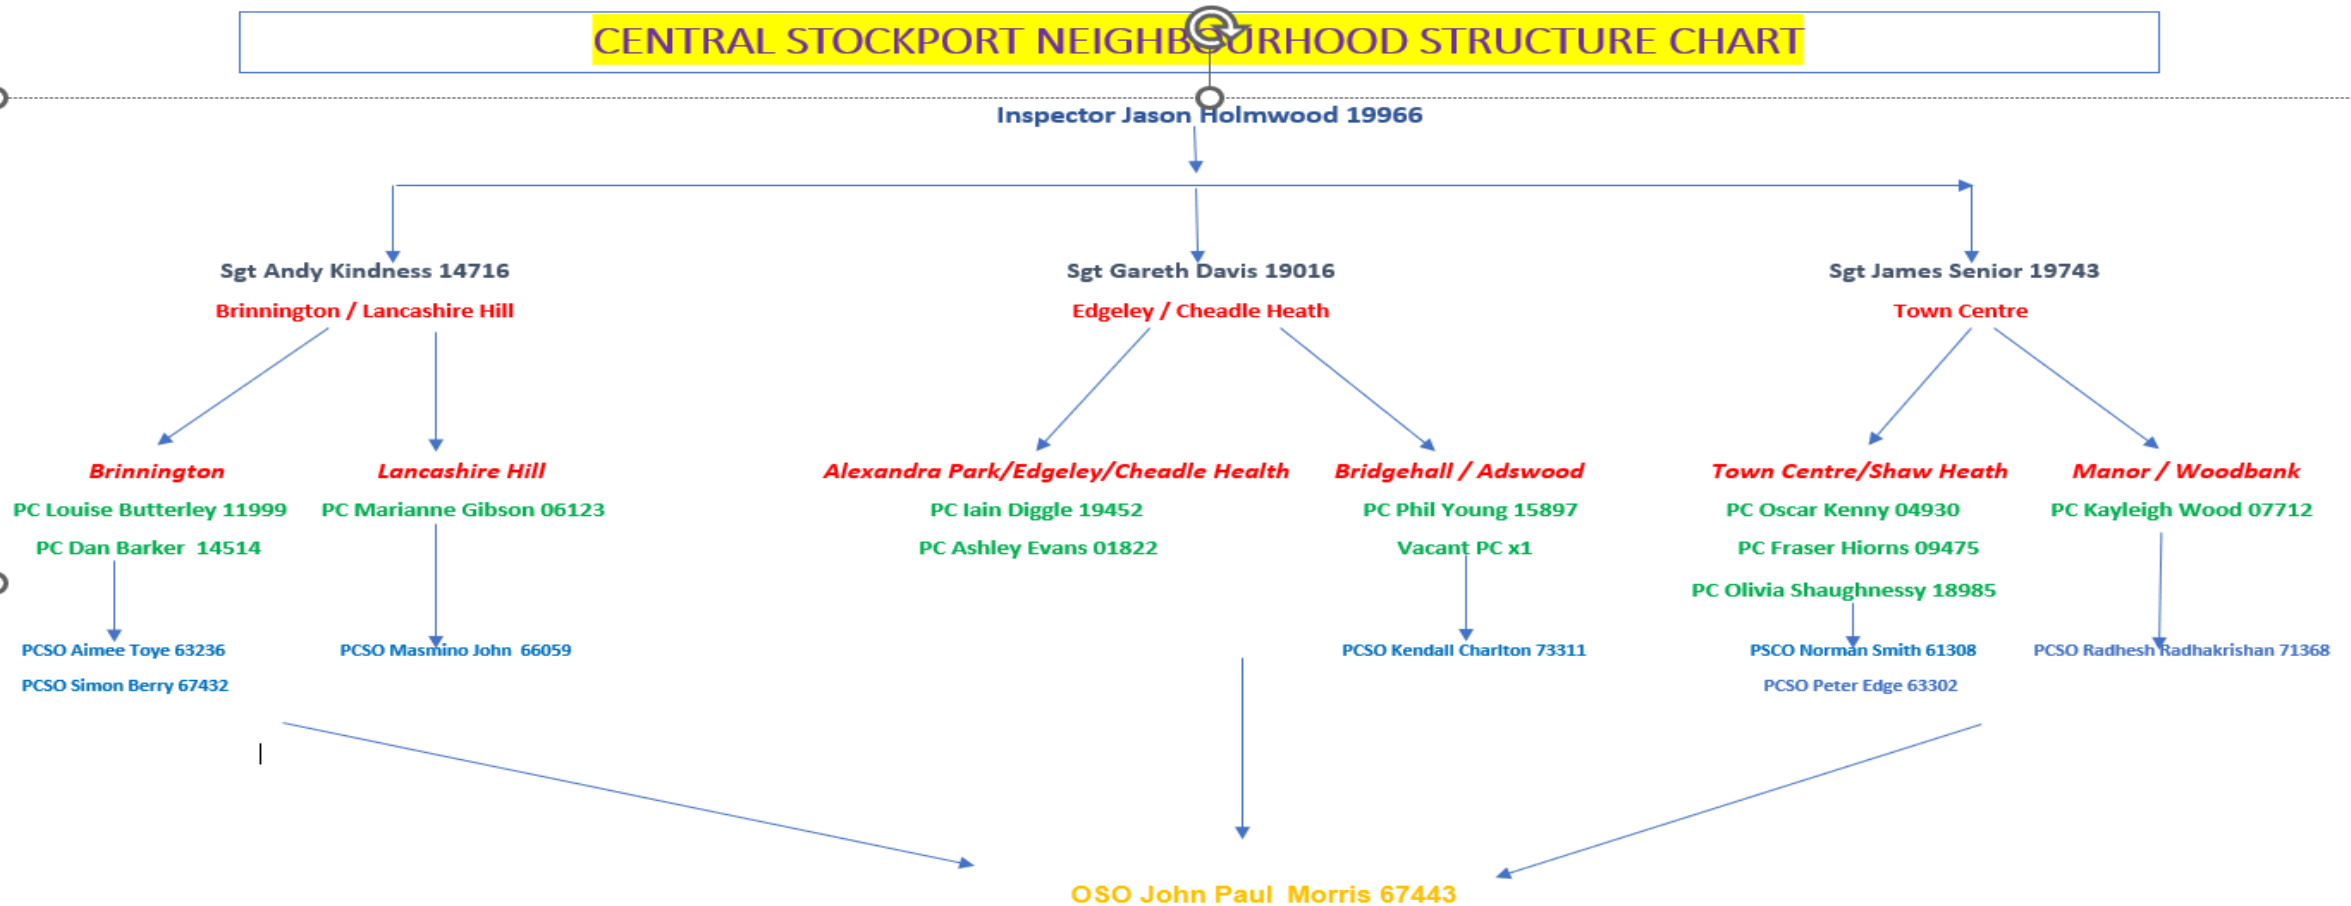

1. Drugs and Associated ASB
2. Burglaries
3. Speeding and Other Road Traffic Offences

CENTRAL STOCKPORT NEIGHBOURHOOD STRUCTURE CHART

CENTRAL STOCKPORT NEIGHBOURHOOD STRUCTURE CHART

GMP ALL RECORDED CRIME

Number of Crimes by Crime Tree Level Four (Highest Volume Contributor)

STOCKPORT ALL RECORDED CRIME

J1F1 Brinnington
And
J1F2 Lancashire Hill
ALL RECORDED CRIME

J1F1 Brinnington ALL RECORDED CRIME

J1F1 Brinnington "Street Name" Stats