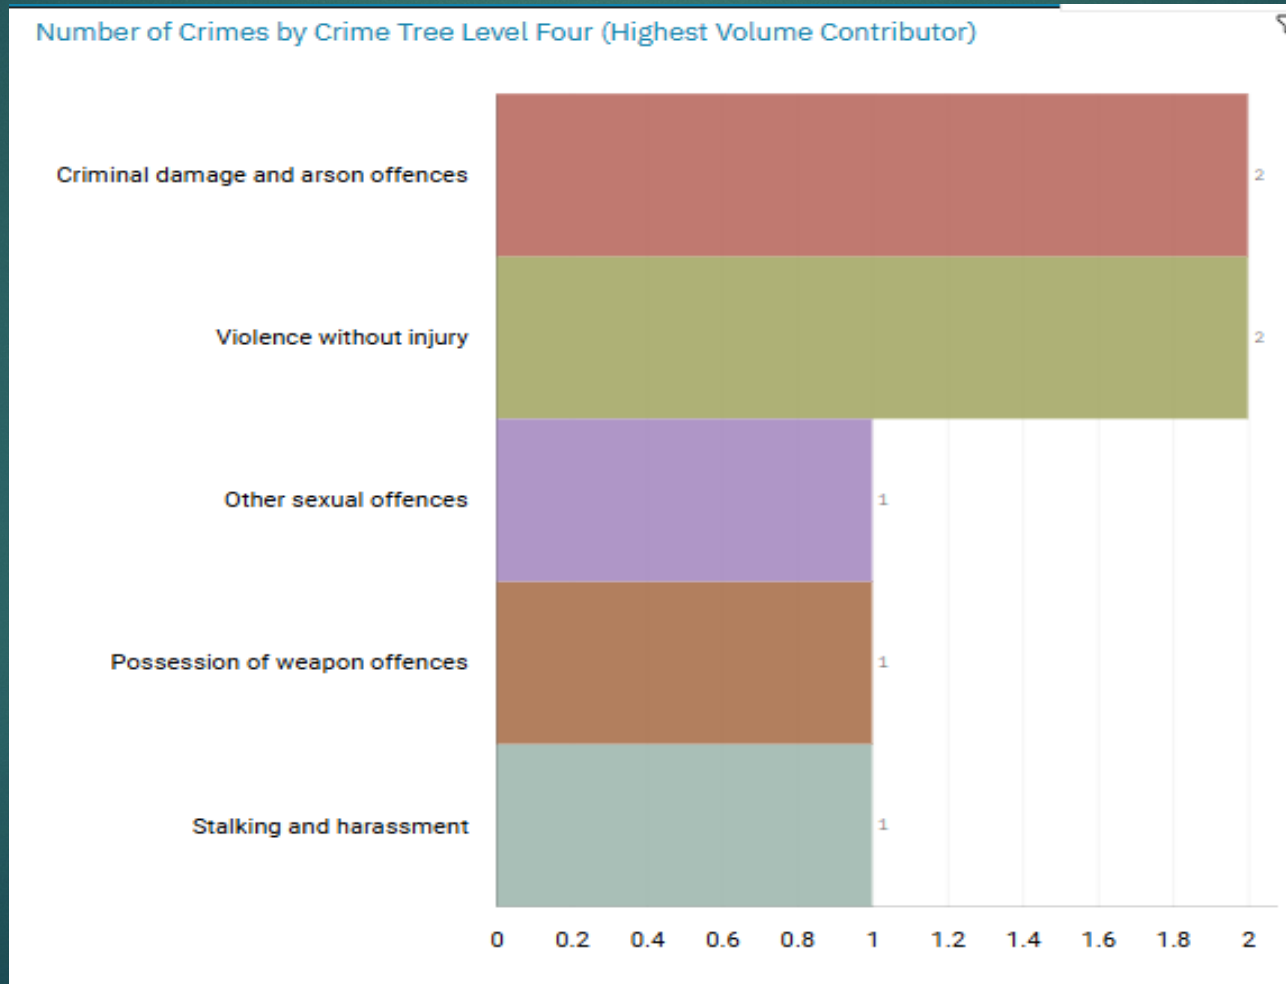

J1F2 Lancashire Hill ALL RECORDED CRIME