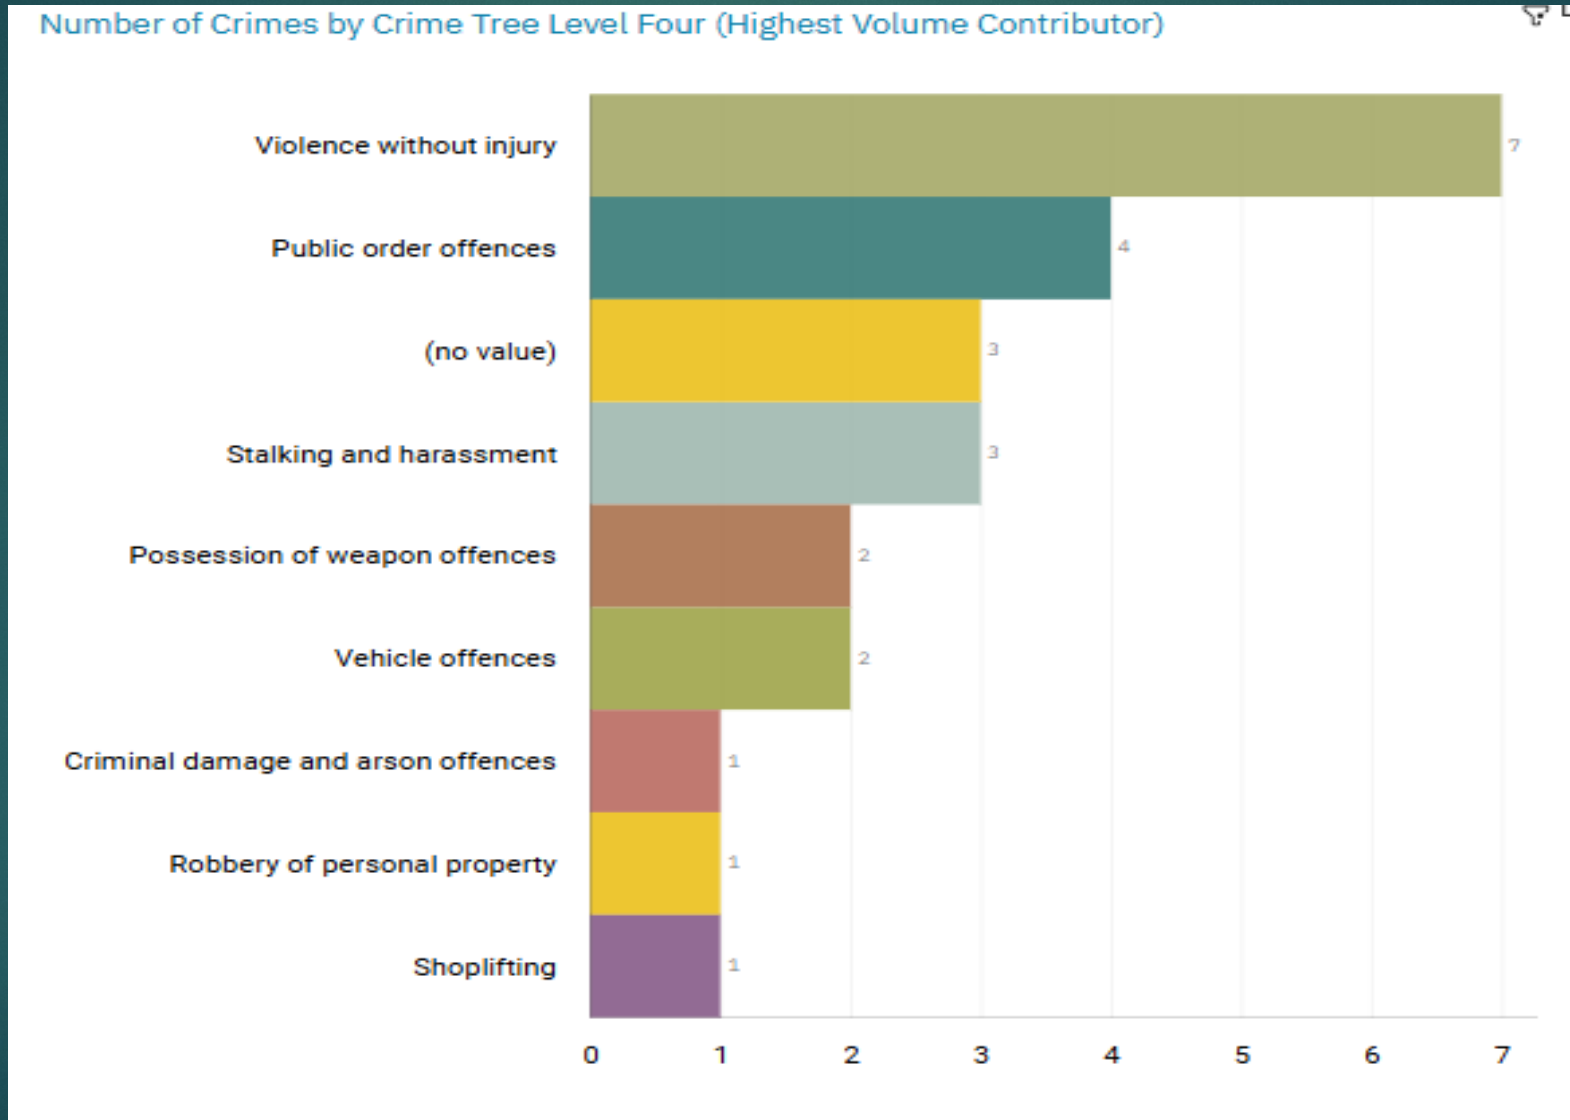

J1K1 Adswood ALL RECORDED CRIME

Number of Crimes by Crime Tree Level Four (Highest Volume Contributor)

J1K1 Adswood “Street Name” Stats

J1K1	ADSWOOD	Violence Without Injury	Vienna Road	Edgeley	SK3 9QH
J1K1	ADSWOOD	Violence Without Injury	Adswood Road	Adswood	SK3 9NA
J1K1	ADSWOOD	Public Order	Bird Hall Road	Cheadle Hulme	SK8 5QE
J1K1	ADSWOOD	Vehicle Offences	Chelford Grove	Adswood	SK3 8LS
J1K1	ADSWOOD	Violence With Injury	Tarporley Close	Adswood	SK3 8NE
J1K1	ADSWOOD	Miscellaneous Crime against Society	Tarporley Close	Adswood	SK3 8NE
J1K1	ADSWOOD	Harassment	Beret Close	Adswood	SK3 0AZ

J1K2 Bridgehall ALL RECORDED CRIME

J1K2 Bridgehall "Street Name" Stats

J1K2	ADSWOOD	Harassment	Rostrevor Road	Adswood	SK3 8UT
J1K2	ADSWOOD	Vehicle Offences	Woodbine Crescent	Cale Green	SK2 6NT
J1K2	ADSWOOD	Public Order	Shaw Heath	Cale Green	SK2 6QZ
J1K2	ADSWOOD	Violence Without Injury	Adswood Lane West	Cale Green	SK3 8HZ
J1K2	ADSWOOD	Vehicle Offences	Rostherne Road	Adswood	SK3 8PQ
J1K2	ADSWOOD	Possession of Weapons			
J1K2	ADSWOOD	Offences	Bexhill Road	Adswood	SK3 8RH
J1K2	ADSWOOD	Possession of Weapons			
J1K2	ADSWOOD	Offences	Bexhill Road	Adswood	SK3 8RH
J1K2	ADSWOOD	Public Order	Meyer Street	Cale Green	SK3 8JE
J1K2	ADSWOOD	Violence Without Injury	Russell Street	Cale Green	SK2 6PU
J1K2	ADSWOOD	Violence Without Injury	Russell Street	Cale Green	SK2 6PU
J1K2	ADSWOOD	Robbery	Shaw Road South	Cale Green	SK3 8JG
J1K2	ADSWOOD	Violence Without Injury	Cale Green	Cale Green	SK2 6RA
J1K2	ADSWOOD	Public Order	Higher Hillgate	Cale Green	SK1 3RB
J1K2	ADSWOOD	Violence Without Injury	Rostrevor Road	Stockport	SK1 3RB
J1K2	ADSWOOD	Violence Without Injury	Rostrevor Road	Stockport	SK3 8LQ
J1K2	ADSWOOD	Criminal Damage	Osborne Road	Cale Green	SK2 6RL
J1K2	ADSWOOD	Harassment	Dundonald Street	Cale Green	SK2 6PA