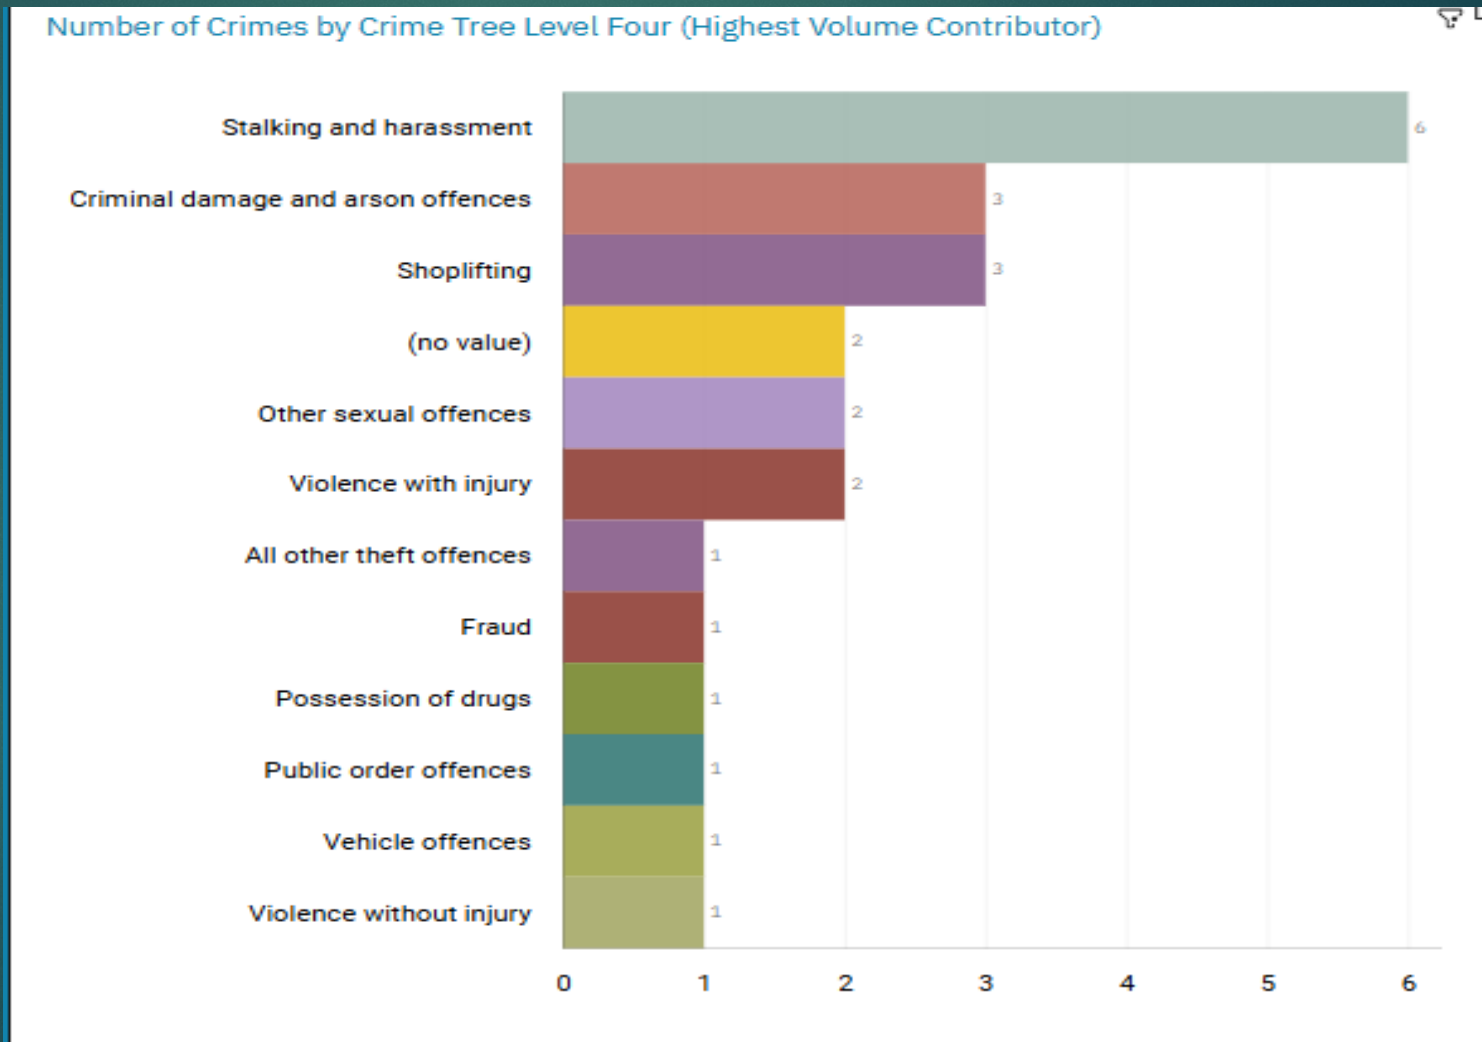

J1A3 Shaw Heath ALL RECORDED CRIME