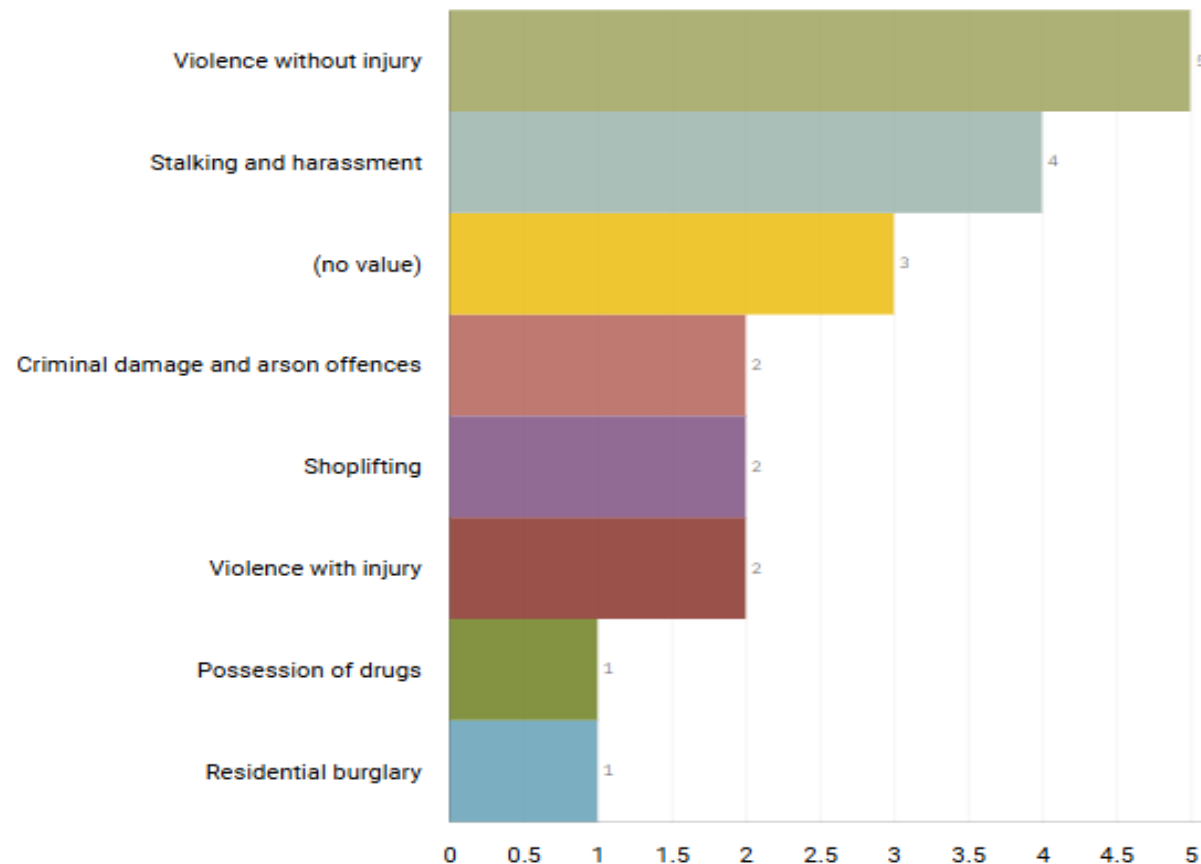

J1C4 ALEXANDRA PARK

J1C5 EDGELEY

J1C6 CHEADLE HEATH

J1K1 BRIDGEHALL & J1K2 ADSWOOD

ALL RECORDED CRIME

J1C4 Alexandra Park ALL RECORDED CRIME

J1C4 Alexandra Park “Street Name” Stats

J1C4	ALEXANDRA PARK	Harassment	Sherborne Road	Cheadle Heath	SK3 0SP
J1C4	ALEXANDRA PARK	Violence With Injury	Edgeley Road	Stockport	SK3 9NB
J1C4	ALEXANDRA PARK	Criminal Damage	Sherborne Road	Cheadle Heath	SK3 0SP
J1C4	ALEXANDRA PARK	Vehicle Offences	Worrall Street	Edgeley	SK3 9BE
J1C4	ALEXANDRA PARK	Violence Without Injury	Sherborne Road	Cheadle Heath	SK3 0RW
J1C4	ALEXANDRA PARK	Violence Without Injury	Sherborne Road	Cheadle Heath	SK3 0RW
J1C4	ALEXANDRA PARK	Violence Without Injury	Sherborne Road	Cheadle Heath	SK3 0RW

J1C5 Edgeley ALL RECORDED CRIME

Number of Crimes by Crime Tree Level Four (Highest Volume Contributor)

J1C5 Edgeley “Street Name” Stats

J1C5	EDGELEY	Burglary	Castle Street	Edgeley	SK3 9JH
J1C5	EDGELEY	Harassment	Clyde Road	Edgeley	SK3 9NW
J1C5	EDGELEY	Harassment	York Street	Edgeley	SK3 9HN
J1C5	EDGELEY	Violence Without Injury	Kilburn Road	Edgeley	SK3 9NS
J1C5	EDGELEY	Harassment	York Street	Edgeley	SK3 9AD
J1C5	EDGELEY	Violence Without Injury	York Street	Edgeley	SK3 9HN
J1C5	EDGELEY	Violence Without Injury	York Street	Edgeley	SK3 9HN
J1C5	EDGELEY	Violence Without Injury	Shaw Heath	Stockport	SK3 9AB
J1C5	EDGELEY	Theft	Edgeley Road	Cheadle Heath	SK3 0RJ
J1C5	EDGELEY	Violence Without Injury	Bloom Street	Edgeley	SK3 9LA
J1C5	EDGELEY	Harassment	St Matthews Road	Edgeley	SK3 9AN
J1C5	EDGELEY	Theft	Stockport Road	Cheadle Heath	SK3 0TQ