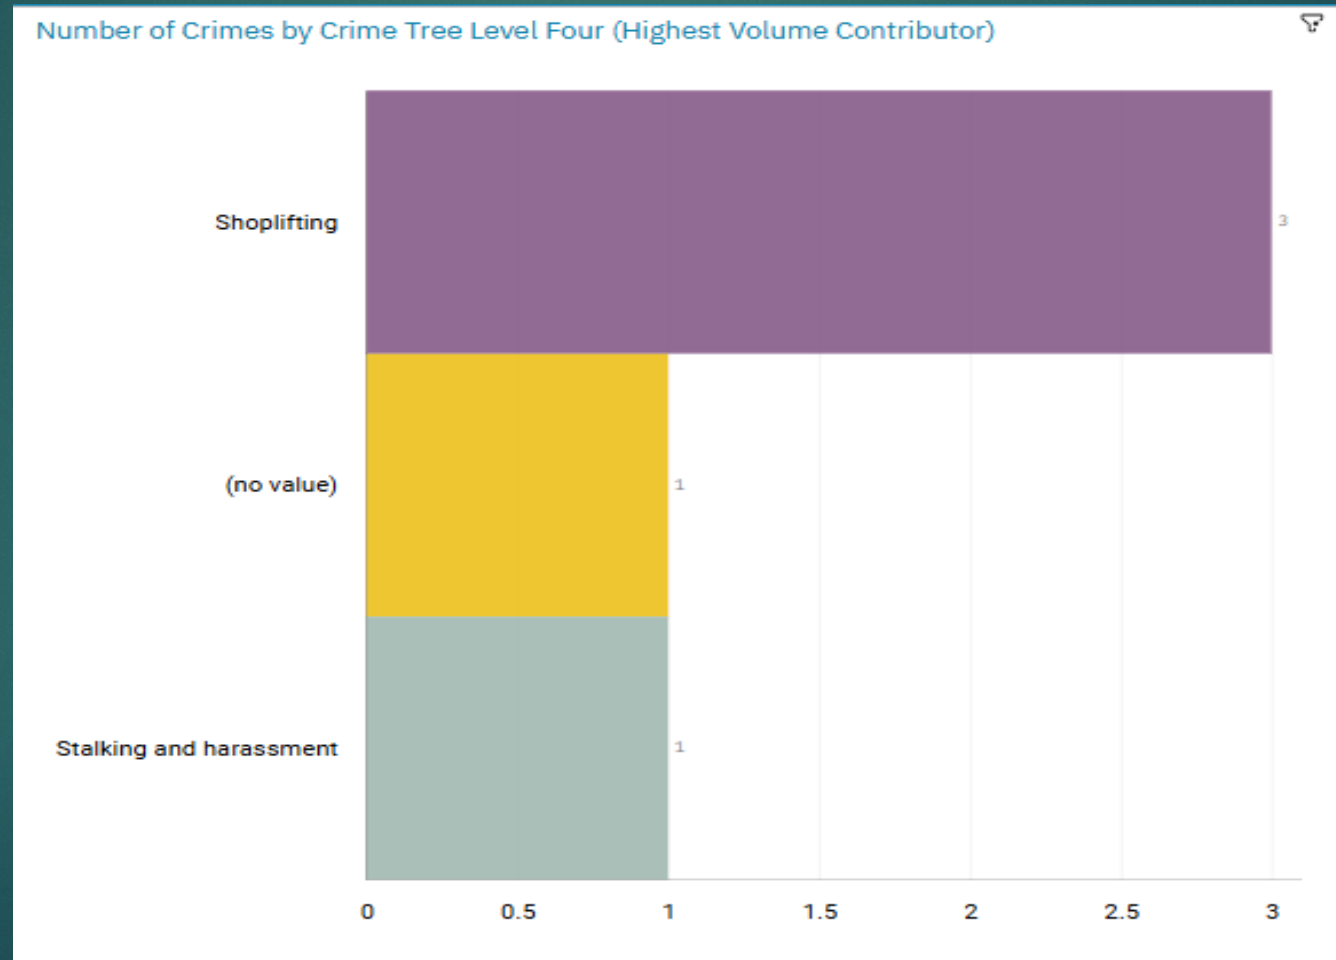

J1C6 Cheadle Heath ALL RECORDED CRIME