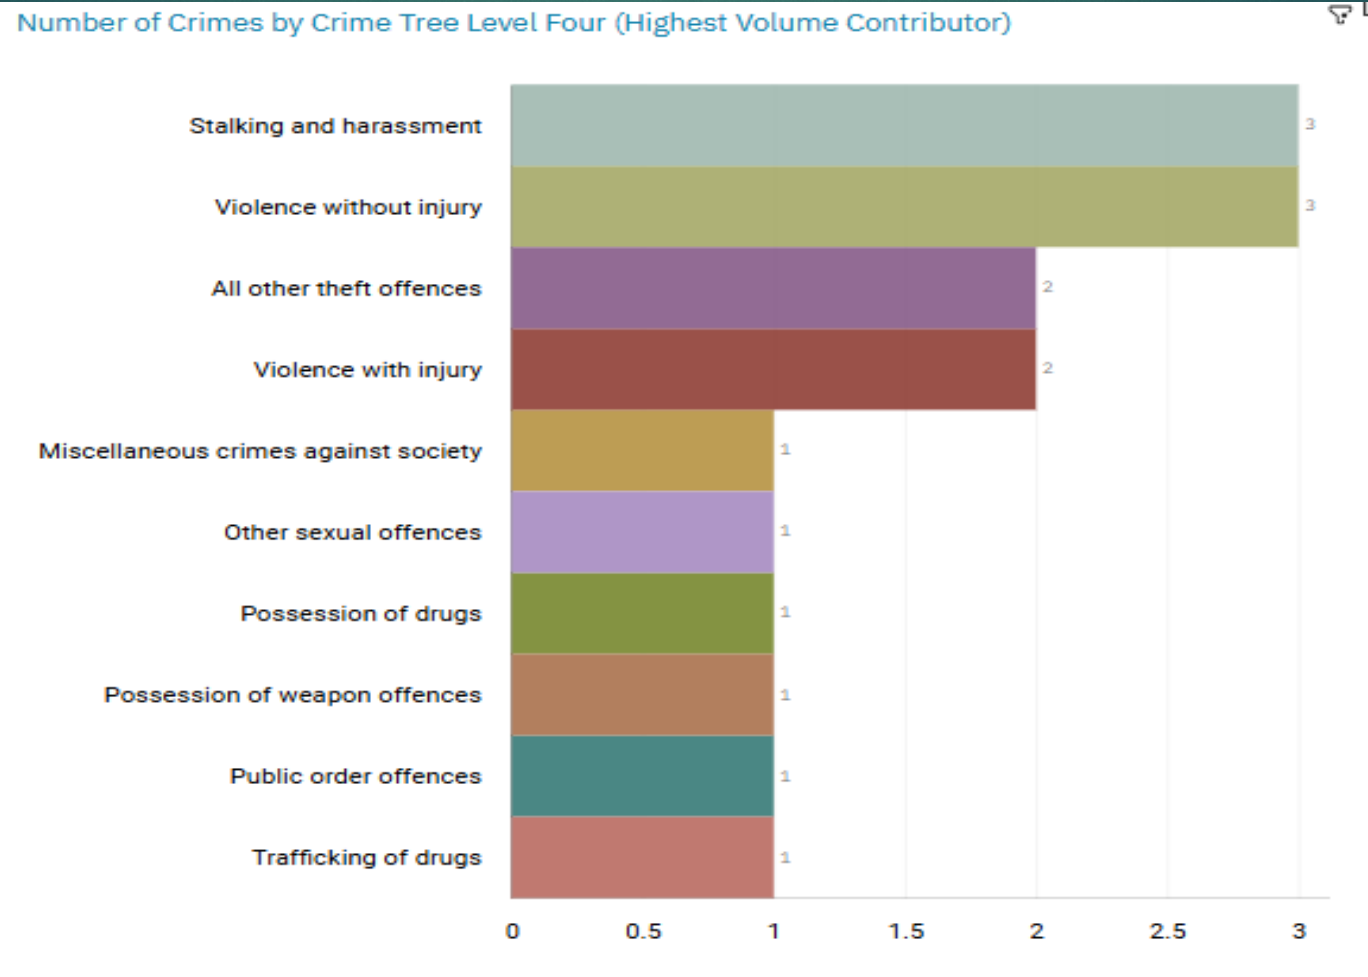

J1F2 Lancashire Hill ALL RECORDED CRIME