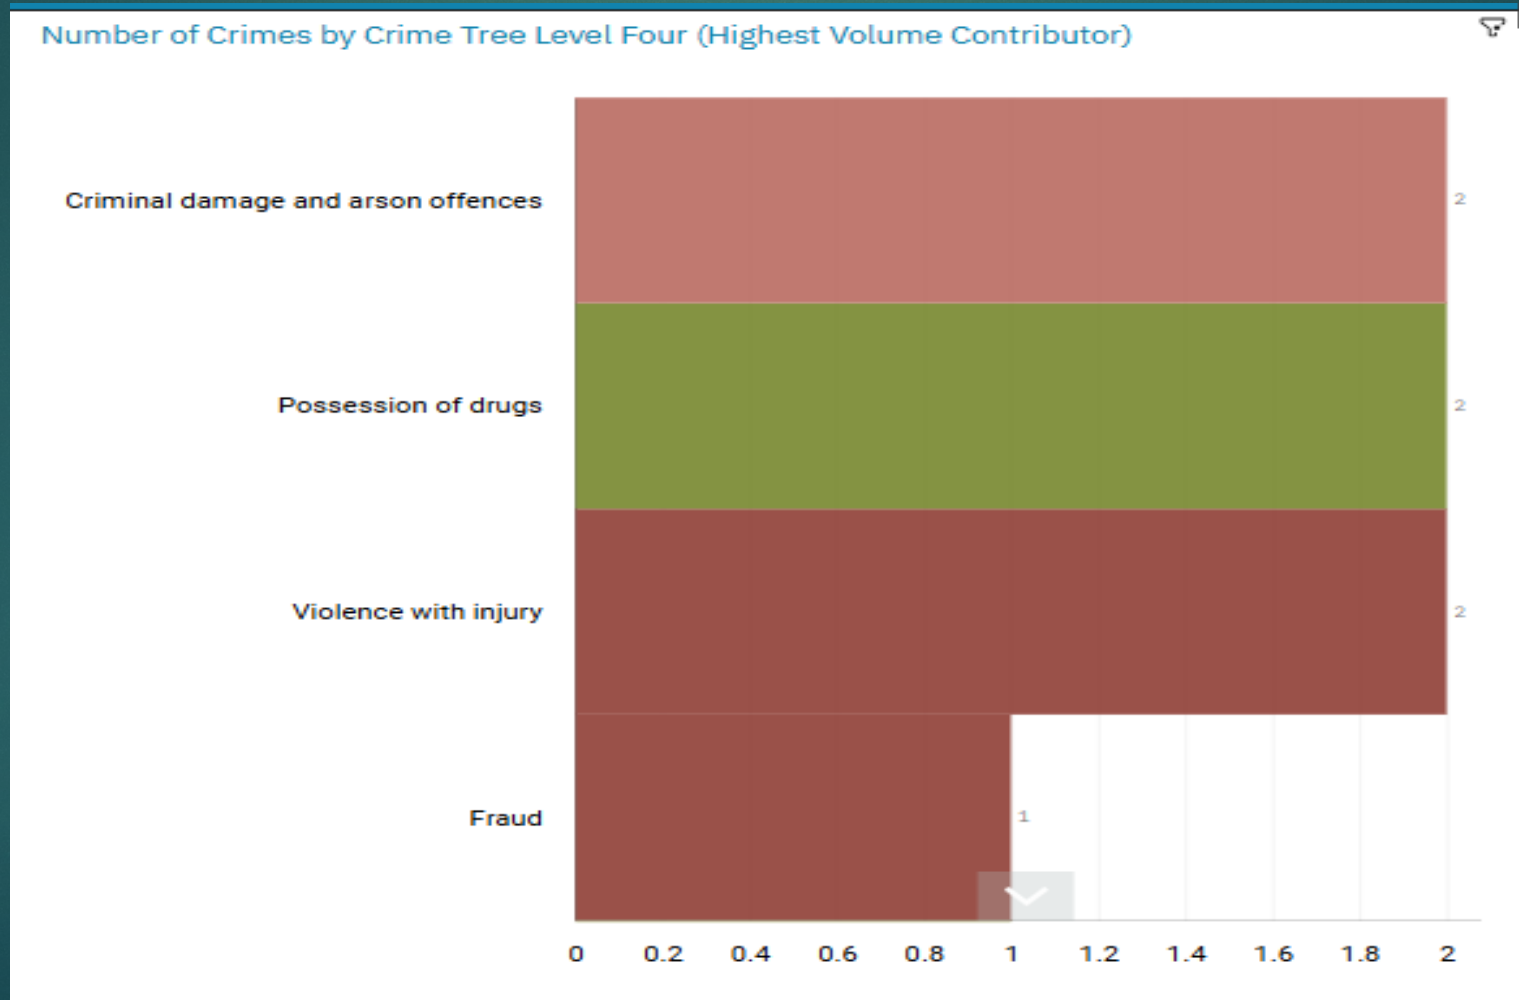

J1K1 Adswood ALL RECORDED CRIME