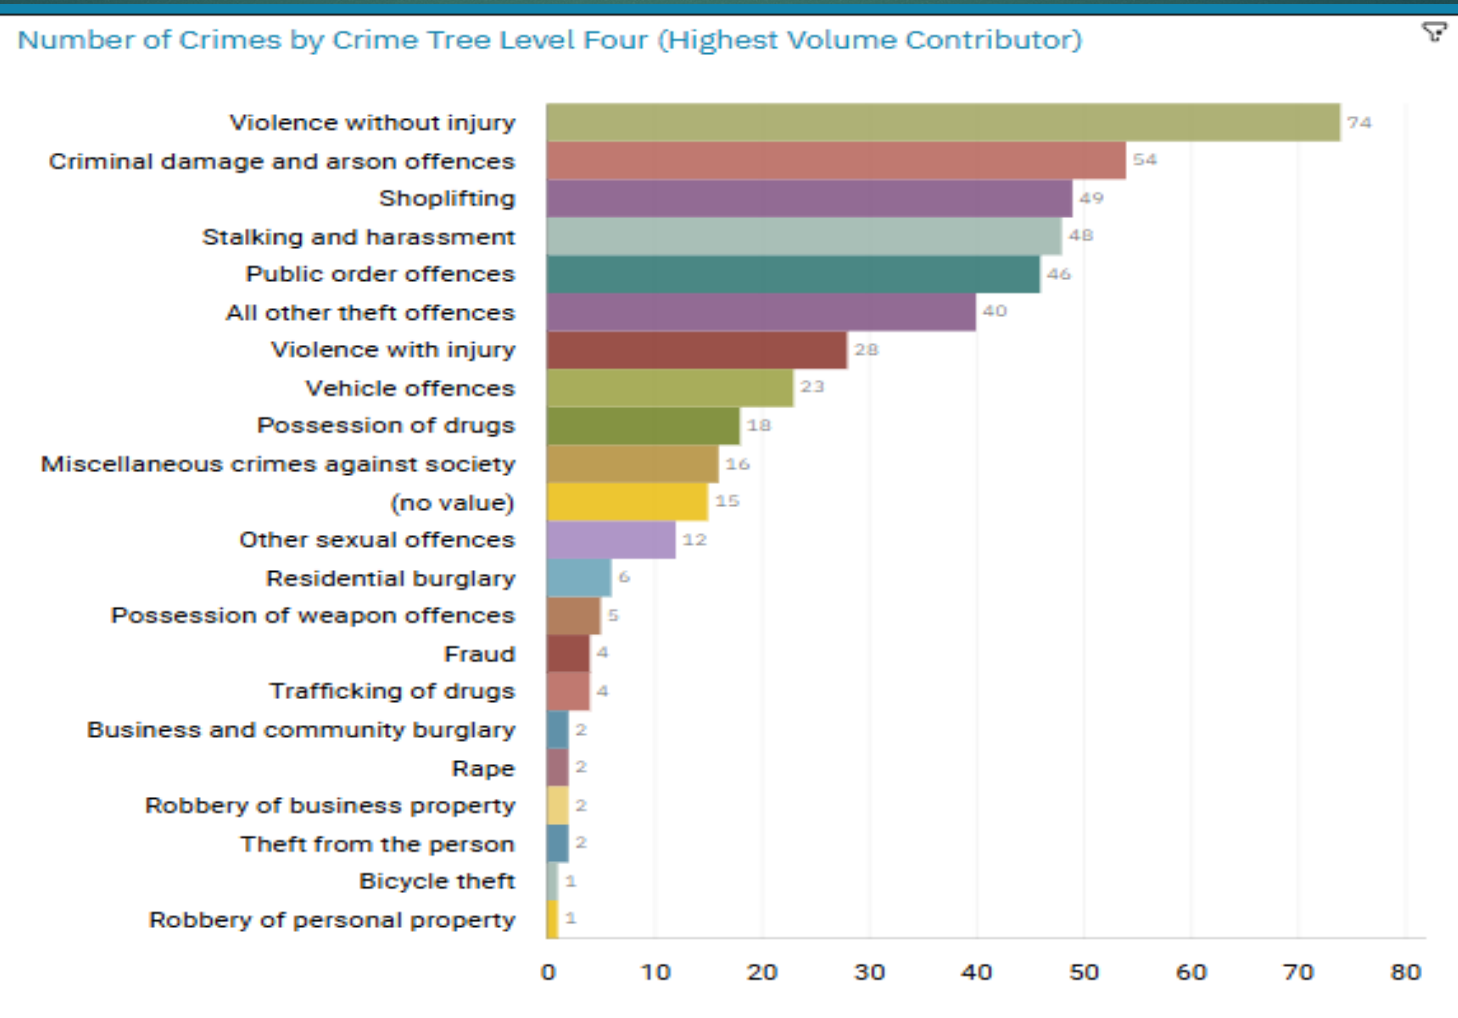

1. Drugs and Associated ASB
2. Burglaries
3. Speeding and Other Road Traffic Offences

CENTRAL STOCKPORT NEIGHBOURHOOD STRUCTURE CHART

GMP ALL RECORDED CRIME

Number of Crimes by Crime Tree Level Four (Highest Volume Contributor)

STOCKPORT ALL RECORDED CRIME

J1F1 Brinnington
And
J1F2 Lancashire Hill
ALL RECORDED CRIME

J1F1 Brinnington ALL RECORDED CRIME

J1F1 Brinnington "Street Name" Stats

J1F1	BRINNINGTON	DRUG OFFENCES	BRNNINGTON ROAD	BRINNINGTON	SK5 8AW
J1F1	BRINNINGTON	THEFT	MIDDLESEX ROAD	BRINNINGTON	SK5 8HL
J1F1	BRINNINGTON	DRUG OFFENCES	BRINNINGTON ROAD	BRINNINGTON	SK5 8BX
J1F1	BRINNINGTON	VIOLENCE AGAINST THE PERSON	BLACKBERRY LANE	BRINNINGTON	SK5 8JW
J1F1	BRINNINGTON	PUBLIC ORDER	NORTHUMBERLAND ROAD	BRIINNINGTON	SK5 8LS
J1F1	BRINNINGTON	VIOLENCE AGAINST THE PERSON	BRINNINGTON ROAD	BRINNINGTON	SK5 8AW
J1F1	BRINNINGTON	VIOLENCE AGAINST THE PERSON	BRINNINGTON ROAD	BRINNINGTON	SK5 8AW
J1F1	BRINNINGTON	VIOLENCE AGAINST THE PERSON	MIDDLESEX ROAD	BRINNINGTON	SK5 8HT
J1F1	BRINNINGTON	VEHICLE OFFENCES	MIDDLESEX ROAD	BRINNINGTON	SK5 8HJ
J1F1	BRINNINGTON	VIOLENCE AGAINST THE PERSON	MIDDLESEX ROAD	BRINNINGTON	SK5 8HT
J1F1	BRINNINGTON	DRUG OFFENCES	WORCESTER AVENUE	BRINNINGTON	SK5 8DG
			FOLIAGE CRESCENT		
J1F1	BRINNINGTON	PUBLIC ORDER		BRINNINGTON	SK5 8AP
J1F1	BRINNINGTON	VIOLENCE AGAINST THE PERSON	WORCESTER AVENUE	BRINNINGTON	SK5 8DG
J1F1	BRINNINGTON	THEFT	MIDDLESEX ROAD	BRINNINGTON	SK5 8HT
J1F1	BRINNINGTON	BURGLARY	NORTHUMBERLAND ROAD	BRINNINGTON	SK5 8NP
J1F1	BRINNINGTON	VEHICLE OFFENCES	BLACKBERRY LANE	BRIINNINGTON	SK5 8JN
J1F1	BRINNINGTON	VIOLENCE AGAINST THE PERSON	NORTHUMBERLAND ROAD	BRINNINGTON	SK5 8NP
J1F1	BRINNINGTON	POSSESSION OF WEAPONS	BLACKBERRY LANE	BRINNINGTON	SK5 8JN
J1F1	BRINNINGTON	VEHICLE OFFENCES	LAPWING LANE	BRINNINGTON	SK5 8JU