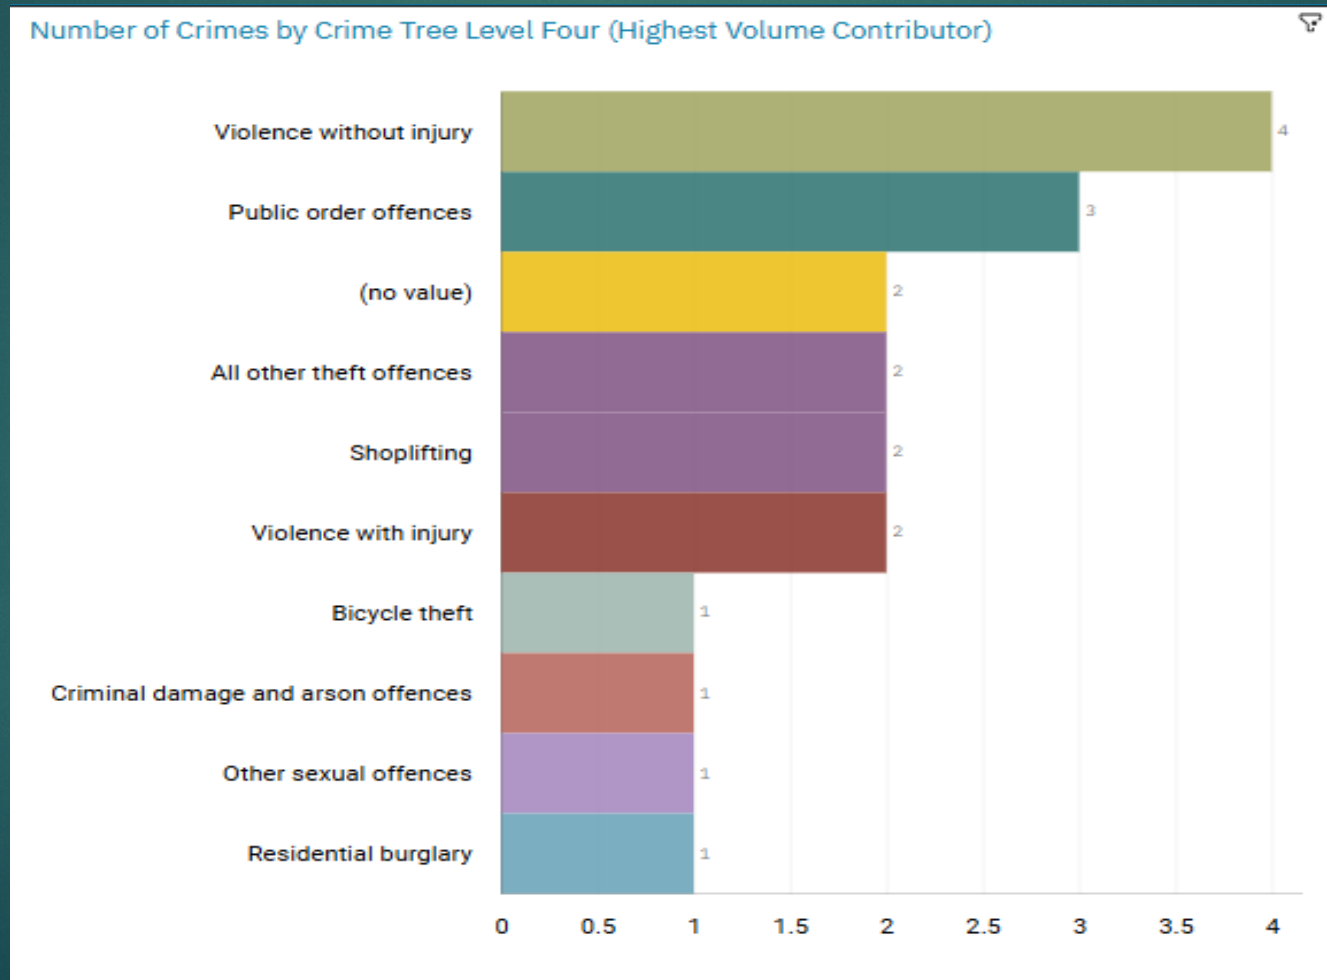

J1C5 Edgeley ALL RECORDED CRIME