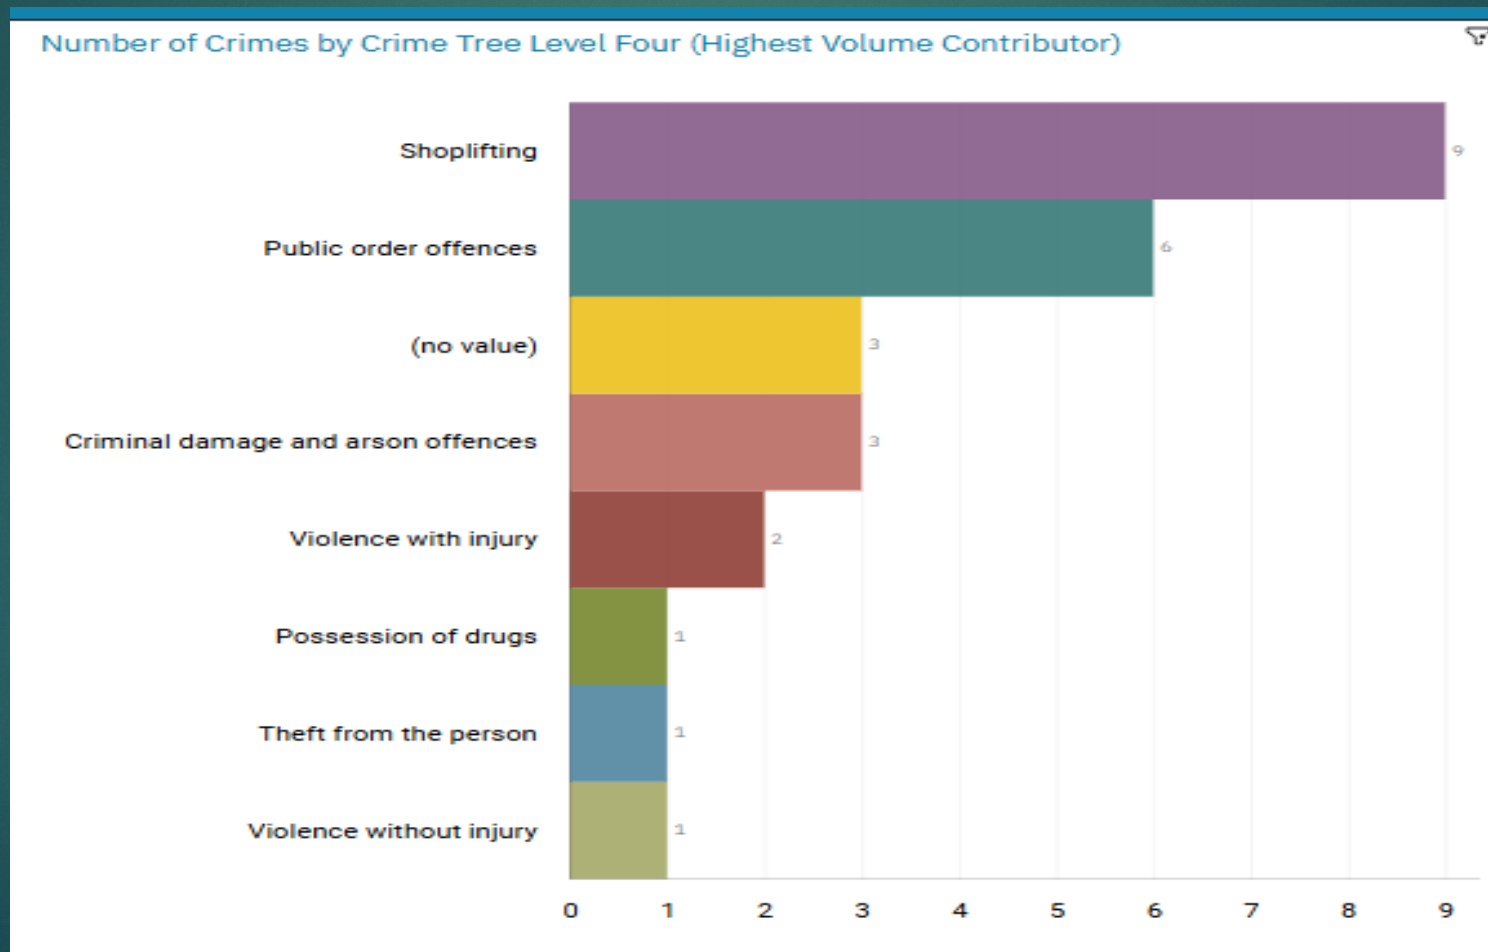

J1A1 TOWN CENTRE

J1A2 PEEL CENTRE

J1A3 SHAW HEATH

**J1B4 WOODBANK, J1B5 HILLGATE
AND HEAVILEY**

ALL RECORDED CRIME

J1A1 Town Centre ALL RECORDED CRIME

J1A1 Town Centre “Street Name” Stats

J1A1S	TOWN CENTRE	PUBLIC ORDER	PRINCES STREET	STOCKPORT	SK1 1RW
J1A1	TOWN CENTRE	PUBLIC ORDER	PRINCES STREET	STOCKPORT	SK1 1RW
J1A1	TOWN CENTRE	THEFT	MERSEY SQUARE	STOCKPORT	SK1 1RA
J1A1	TOWN CENTRE	THEFT	MERSEY SQUARE	STOCKPORT	SK1 1RA
J1A1	TOWN CENTRE	PUBLIC ORDER	MERSEY SQUARE	STOCKPORT	SK1 1NU
J1A1	TOWN CENTRE	PUBLIC ORDER	MERSEY SQUARE	STOCKPORT	SK1 1NU
J1A1	TOWN CENTRE	PUBLIC ORDER	CHESTERGATE	STOCKPORT	SK1 1NU
J1A1	TOWN CENTRE	CRIMINAL DAMAGE	CHESTERGATE	STOCKPORT	SK1 1NU
J1A1	TOWN CENTRE	THEFT	MERSEY SQUARE	STOCKPORT	SK1 1NU
J1A1	TOWN CENTRE	THEFT	WARREN STREET	STOCKPORT	SK1 1UD
J1A1	TOWN CENTRE	VIOLENCE AGAINST THE PERSON	PRINCES STREET	STOCKPORT	SK1 1SL
J1A1	TOWN CENTRE	THEFT	LITTLE UNDERBANK	STOCKPORT	SK1 1NE
J1A1	TOWN CENTRE	THEFT	MERSEY SQUARE	STOCKPORT	SK1 1RA
J1A1	TOWN CENTRE	THEFT	MERSEYWAY	STOCKPORT	SK1 1PU
J1A1	TOWN CENTRE	VIOLENCE AGAINST THE PERSON	MARKET PLACE	STOCKPORT	SK1 1ES
J1A1	TOWN CENTRE	CRIMINAL DAMAGE	GREAT UNDERBANK	STOCKPORT	SK1 1PD
J1A1	TOWN CENTRE	THEFT	MERSEYWAY	STOCKPORT	SK1 1QW
J1A1	TOWN CENTRE	PUBLIC ORDER	ST PETERSGATE	STOCKPORT	SK1 1LA
J1A1	TOWN CENTRE	THEFT	MERSEY SQUARE	STOCKPORT	SK1 1NU
J1A1	TOWN CENTRE	VIOLENCE AGAINST THE PERSON	PRINCES STREET	STOCKPORT	SK1 1SL
J1A1	TOWN CENTRE	CRIMINAL DAMAGE	HEATON LANE	STOCKPORT	SK4 1BS
J1A1	TOWN CENTRE	THEFT	CHESTERGATE	STOCKPORT	SK1 1NT