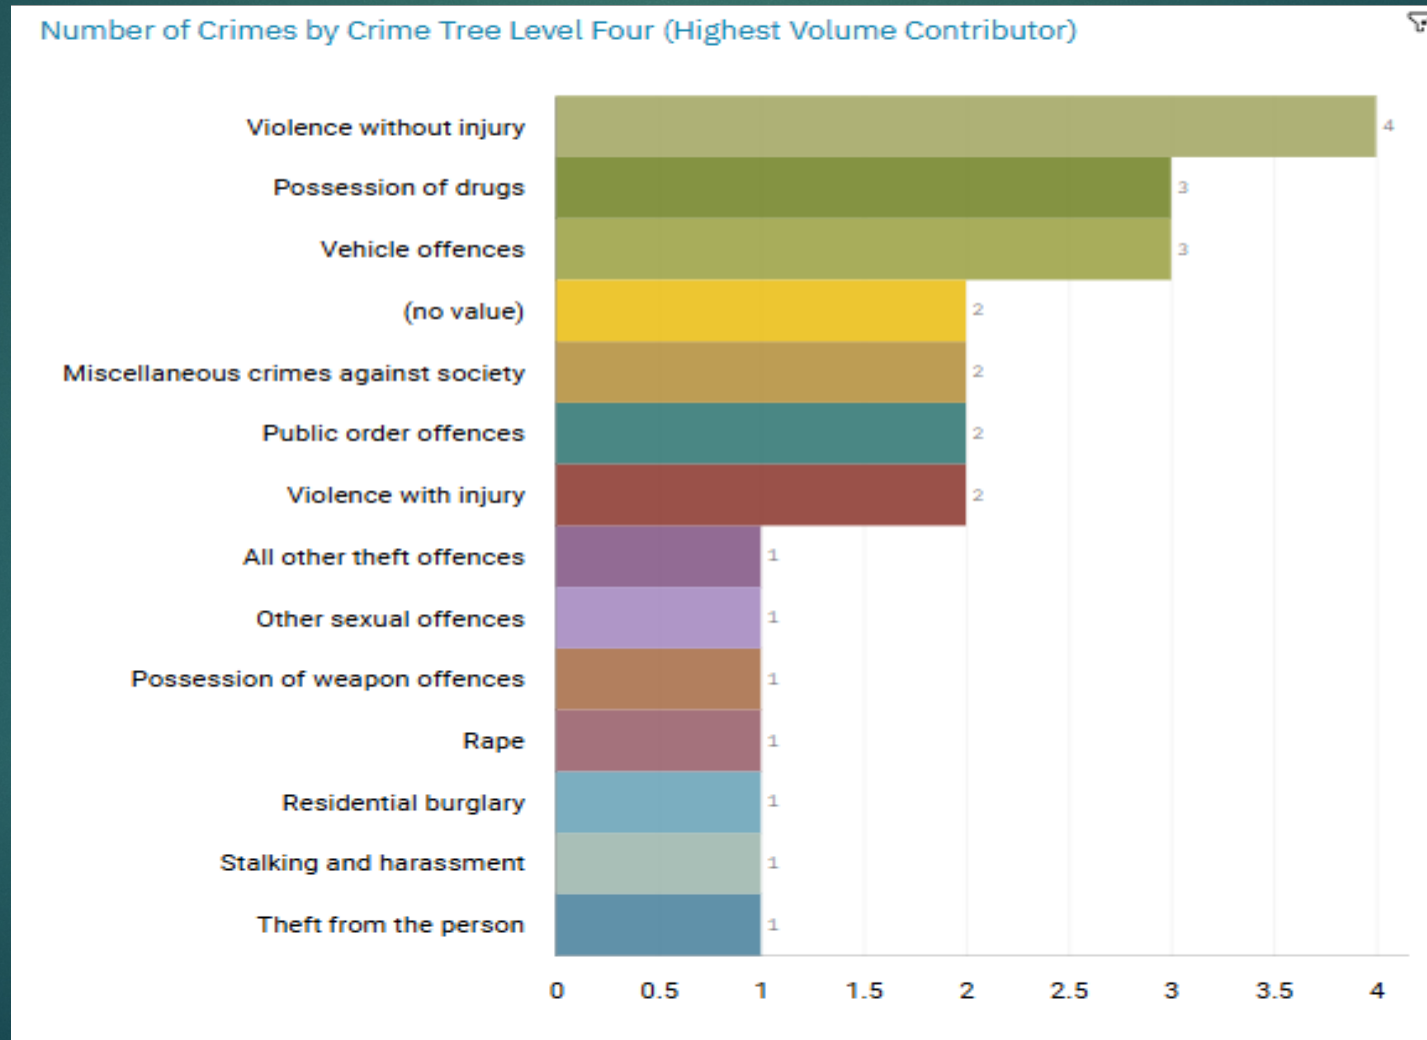

1. Drugs and Associated ASB
2. Burglaries
3. Speeding and Other Road Traffic Offences

CENTRAL STOCKPORT NEIGHBOURHOOD STRUCTURE CHART

GMP ALL RECORDED CRIME

Number of Crimes by Crime Tree Level Four (Highest Volume Contributor)

STOCKPORT ALL RECORDED CRIME

J1F1 Brinnington
And
J1F2 Lancashire Hill
ALL RECORDED CRIME

J1F1 Brinnington ALL RECORDED CRIME

J1F1 Brinnington "Street Name" Stats

J1F1	BRINNINGTON	DRUG OFFENCES	BRNNINGTON ROAD	BRINNINGTON	SK5 8AW
J1F1	BRINNINGTON	THEFT	MIDDLESEX ROAD	BRINNINGTON	SK5 8HL
J1F1	BRINNINGTON	DRUG OFFENCES	BRINNINGTON ROAD	BRINNINGTON	SK5 8BX
J1F1	BRINNINGTON	VIOLENCE AGAINST THE PERSON	BLACKBERRY LANE	BRINNINGTON	SK5 8JW
J1F1	BRINNINGTON	PUBLIC ORDER	NORTHUMBERLAND ROAD	BRIINNINGTON	SK5 8LS
J1F1	BRINNINGTON	VIOLENCE AGAINST THE PERSON	BRINNINGTON ROAD	BRINNINGTON	SK5 8AW
J1F1	BRINNINGTON	VIOLENCE AGAINST THE PERSON	BRINNINGTON ROAD	BRINNINGTON	SK5 8AW
J1F1	BRINNINGTON	VIOLENCE AGAINST THE PERSON	MIDDLESEX ROAD	BRINNINGTON	SK5 8HT
J1F1	BRINNINGTON	VEHICLE OFFENCES	MIDDLESEX ROAD	BRINNINGTON	SK5 8HJ
J1F1	BRINNINGTON	VIOLENCE AGAINST THE PERSON	MIDDLESEX ROAD	BRINNINGTON	SK5 8HT
J1F1	BRINNINGTON	DRUG OFFENCES	WORCESTER AVENUE	BRINNINGTON	SK5 8DG
			FOLIAGE CRESCENT		
J1F1	BRINNINGTON	PUBLIC ORDER		BRINNINGTON	SK5 8AP
J1F1	BRINNINGTON	VIOLENCE AGAINST THE PERSON	WORCESTER AVENUE	BRINNINGTON	SK5 8DG
J1F1	BRINNINGTON	THEFT	MIDDLESEX ROAD	BRINNINGTON	SK5 8HT
J1F1	BRINNINGTON	BURGLARY	NORTHUMBERLAND ROAD	BRINNINGTON	SK5 8NP
J1F1	BRINNINGTON	VEHICLE OFFENCES	BLACKBERRY LANE	BRIINNINGTON	SK5 8JN
J1F1	BRINNINGTON	VIOLENCE AGAINST THE PERSON	NORTHUMBERLAND ROAD	BRINNINGTON	SK5 8NP
J1F1	BRINNINGTON	POSSESSION OF WEAPONS	BLACKBERRY LANE	BRINNINGTON	SK5 8JN
J1F1	BRINNINGTON	VEHICLE OFFENCES	LAPWING LANE	BRINNINGTON	SK5 8JU