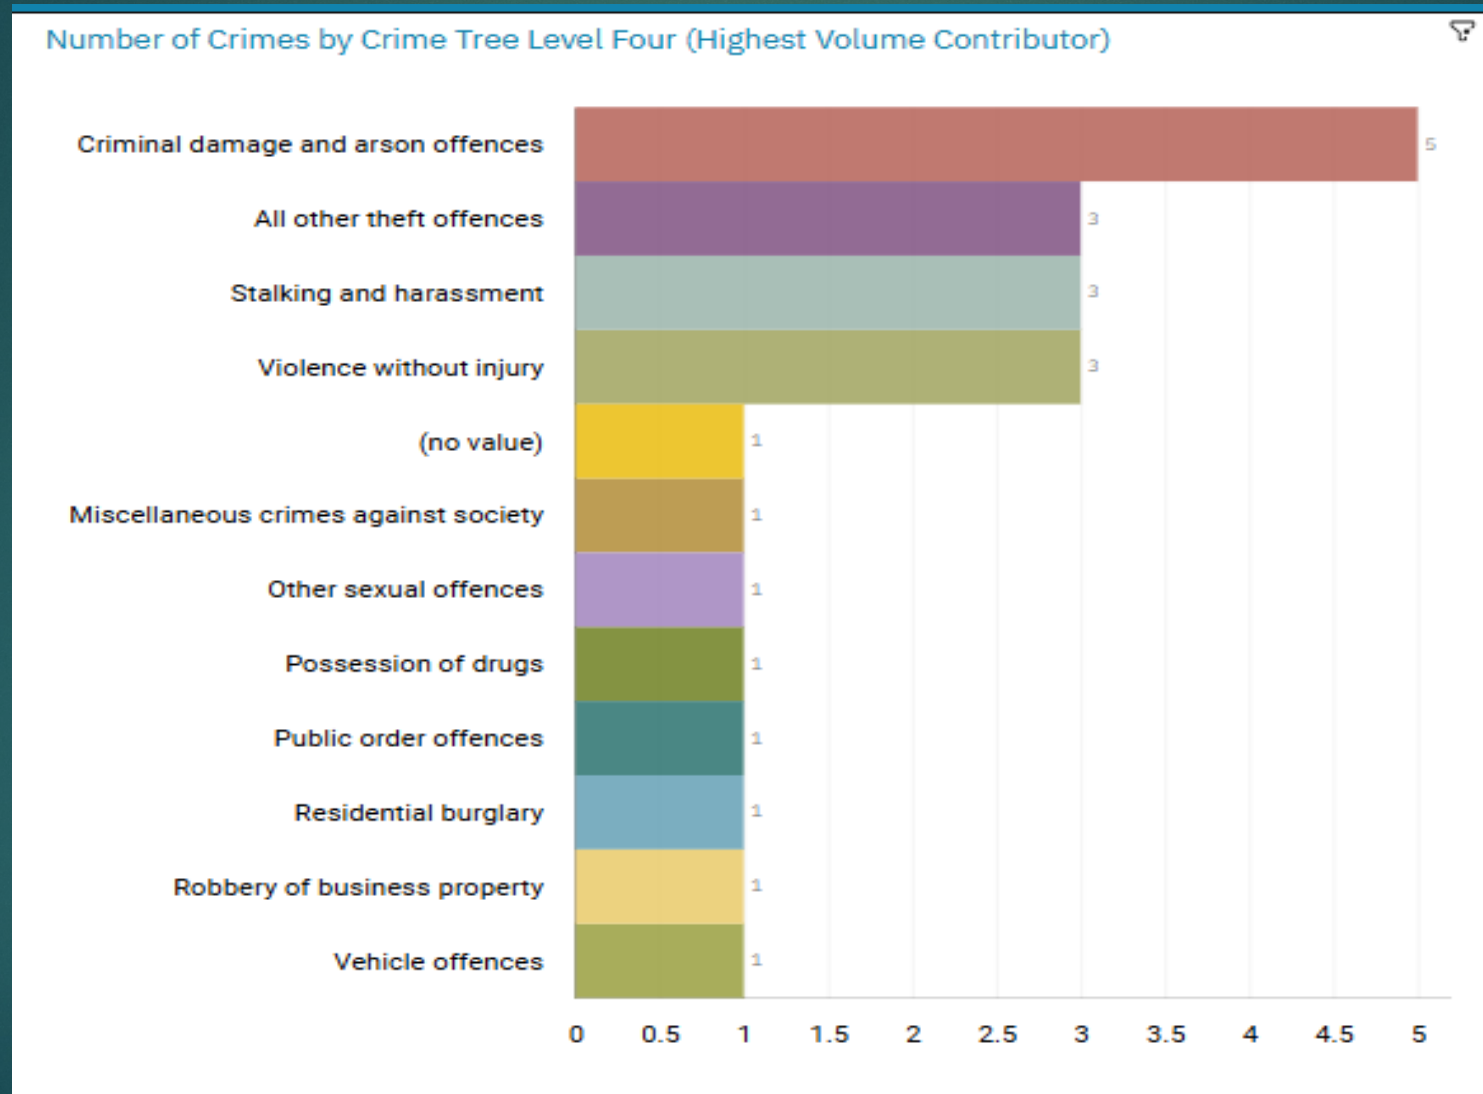

J1C6 Cheadle Heath ALL RECORDED CRIME

J1C6 Cheadle Heath "Street Name" Stats

J1C6	CHEADLE HEATH	PUBLIC ORDER	HOYLAKE ROAD	CHEADLE HEATH	SK3 0NL
J1C6	CHEADLE HEATH	VIOLENCE AGAINST THE PERSON	WALNUT TREE ROAD	CHEADLE HEATH	SK3 0NL
J1C6	CHEADLE HEATH	VIOLENCE AGAINST THE PERSON	WALNUT TREE ROAD	CHEADLE HEATH	SK3 0NL
J1C6	CHEADLE HEATH	THEFT	STOCKPORT ROAD	CHEADLE HEATH	SK3 0LX

J1K2 Bridgehall ALL RECORDED CRIME

J1K2 Bridgehall "Street Name" Stats

J1K2	BRIDGEHALL	CRIMINAL DAMAGE	ASHBURTON ROAD	ADSWOOD	SK3 8RF
J1K2	BRIDGEHALL	CRIMINAL DAMAGE	ASHBURTON ROAD	ADSWOOD	SK3 8RF
J1K2	BRIDGEHALL	VIOLENCE AGAINST THE PERSON	CROSBY STREET	ADSWOOD	SK2 6SP
J1K2	BRIDGEHALL	VEHICLE OFFENCES	VICARAGE ROAD	CALE GREEN	SK3 8HL
J1K2	BRIDGEHALL	VIOLENCE AGAINST THE PERSON	DUNDONAL STREET	CALE GREEN	SK2 6PA
J1K2	BRIDGEHALL	PUBLIC ORDER	HASLAM ROAD	CALE GREEN	SK3 8HJ
J1K2	BRIDGEHALL	DRUG OFFENCES	ELF MILL CLOSE	STOCKPORT	SK3 8HP
J1K2	BRIDGEHALL	THEFT	BUCKINGHAM STREET	STOCKPORT	SK2 6PZ
J1K2	BRIDGEHALL	VIOLENCE AGAINST THE PERSON	VICARAGE ROAD	CALE GREEN	SK3 8HL
J1K2	BRIDGEHALL	CRIMINAL DAMAGE	BRACALE DRIVE	STOCKPORT	SK3 8RS
J1K2	BRIDGEHALL	THEFT	COUNTESS ROAD	CALE GREEN	SK2 6HD
J1K2	BRIDGEHALL	VIOLENCE AGAINST THE PERSON	ADSWOOD ROAD	CALE GREEN	SK3 8HR
J1K2	BRIDGEHALL	CRIMINAL DAMAGE	BRAMHALL LANE	CALE GREEN	SK2 6HR
J1K2	BRIDGEHALL	VIOLENCE AGAINST THE PERSON	STERNALE ROAD	ADSWOOD	SK3 8QU
J1K2	BRIDGEHALL	CRIMINAL DAMAGE	MELROSE CRESCENT	ADSWOOD	SK3 8PR
J1K2	BRIDGEHALL	SEXUAL OFFENCES	BRANFIELD ROAD EAST	DAVENPORT	SK3 8TT
J1K2	BRIDGEHALL	THEFT	GARNERS LANE	ADSWOOD	SK3 8QT
J1K2	BRIDGEHALL	BURGLARY	HEATH ROAD	CALE GREEN	SK2 6JJ
J1K2	BRIDGEHALL	VIOLENCE AGAINST THE PERSON	HEATHFIELD HOUSE	CALE GREEN	SK2 6R
J1K2	BRIDGEHALL	ROBBERY	BRAMHALL LANE	DAVENPORT	SK3 8TR