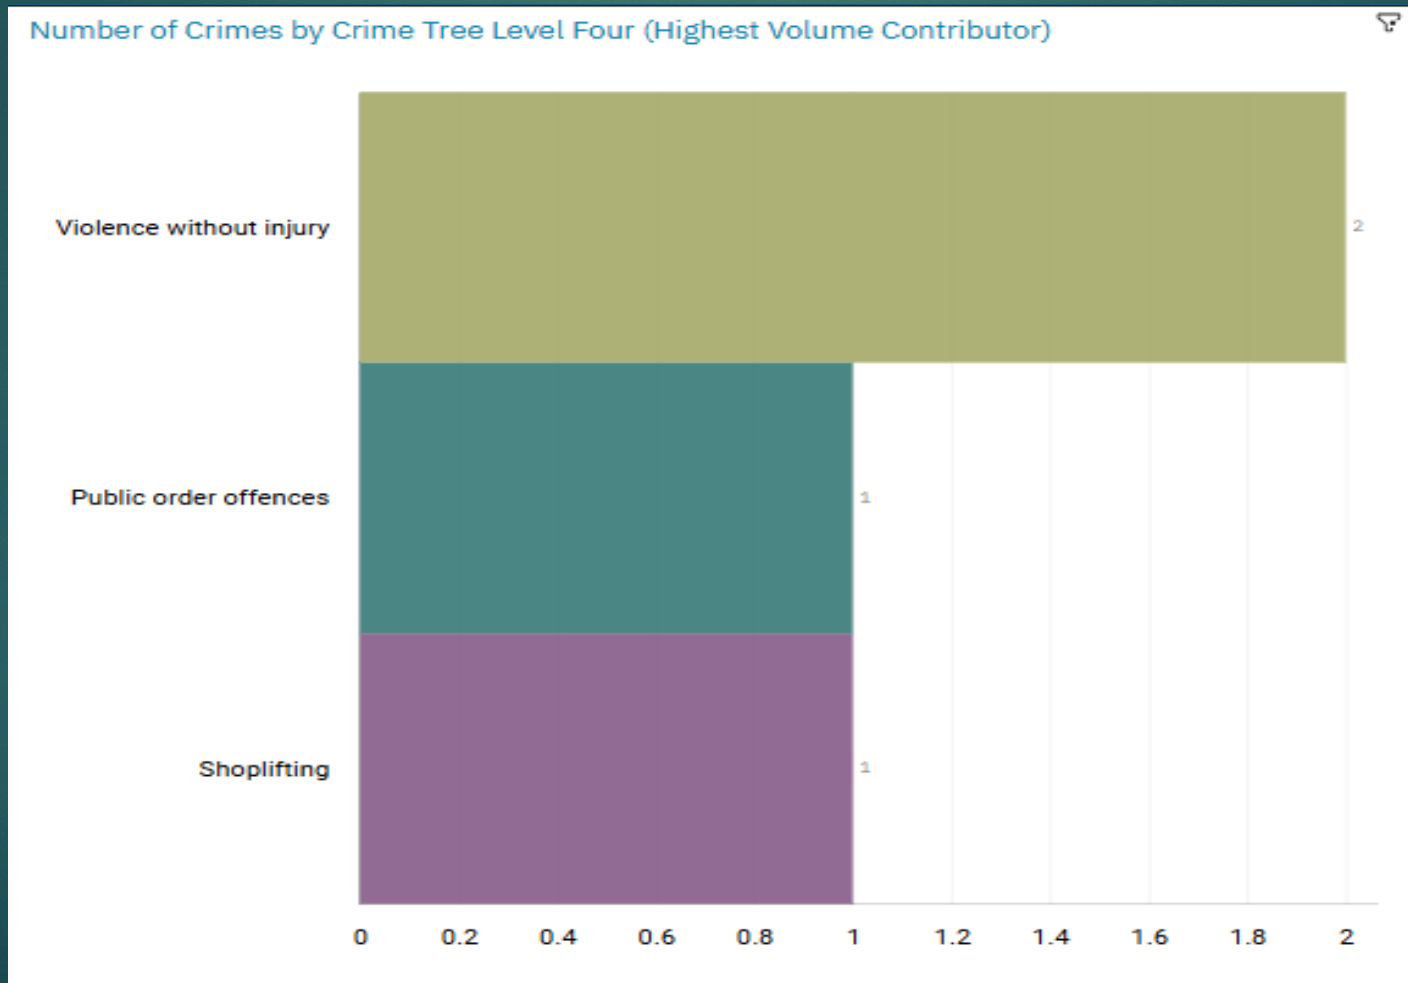

J1C5 Edgeley ALL RECORDED CRIME

J1C5 Edgeley "Street Name" Stats

J1C5	EDGELEY	THEFT	STOCKPORT ROAD	CHEADLE HEATH	SK3 0TQ
J1C5	EDGELEY	BURGLARY	STOCKPORT ROAD	EDGELEY	SK3 0JG
J1C5	EDGELEY	PUBLIC ORDER	MOSELEY STREET	EDGELEY	SK3 9HW
J1C5	EDGELEY	THEFT	CASTLE STREET	EDGELEY	SK3 9AR
J1C5	EDGELEY	VIOLENCE AGAINST THE PERSON	STOCKPORT ROAD	CHEADLE HEATH	SK3 0TQ
J1C5	EDGELEY	THEFT	STOCKPORT ROAD	CHEADLE HEATH	SK3 0TQ
J1C5	EDGELEY	VIOLENCE AGAINST THE PERSON	CASTLE STREET	EDGELEY	SK3 9AL
J1C5	EDGELEY	VIOLENCE AGAINST THE PERSON	OLD CHAPEL STREET	EDGELEY	SK3 9NJ
J1C5	EDGELEY	SEXUAL OFFENCES	CASTLE STREET	EDGELEY	SK3 9AD
J1C5	EDGELEY	THEFT	MOSELEY STREET	EDGELEY	SK3 9HW
J1C5	EDGELEY	PUBLIC ORDER	EDGELEY ROAD	EDGELEY	SK3 0RJ
J1C5	EDGELEY	PUBLIC ORDER	EDGELEY ROAD	EDGELEY	SK3 0RJ
J1C5	EDGELEY	VIOLENCE AGAINST THE PERSON	LABURNUM WAY	EDGELEY	SK3 0LP
J1C5	EDGELEY	CRIMINAL DAMAGE	LABURNUM WAY	EDGELEY	SK3 0LP
J1C5	EDGELEY	THEFT	ASH STREET	EDGELEY	SK3 0JR

J1C6 Cheadle Heath ALL RECORDED CRIME

J1C6 Cheadle Heath "Street Name" Stats

J1C6	CHEADLE HEATH	PUBLIC ORDER	HOYLAKE ROAD	CHEADLE HEATH	SK3 0NL
J1C6	CHEADLE HEATH	VIOLENCE AGAINST THE PERSON	WALNUT TREE ROAD	CHEADLE HEATH	SK3 0NL
J1C6	CHEADLE HEATH	VIOLENCE AGAINST THE PERSON	WALNUT TREE ROAD	CHEADLE HEATH	SK3 0NL
J1C6	CHEADLE HEATH	THEFT	STOCKPORT ROAD	CHEADLE HEATH	SK3 0LX