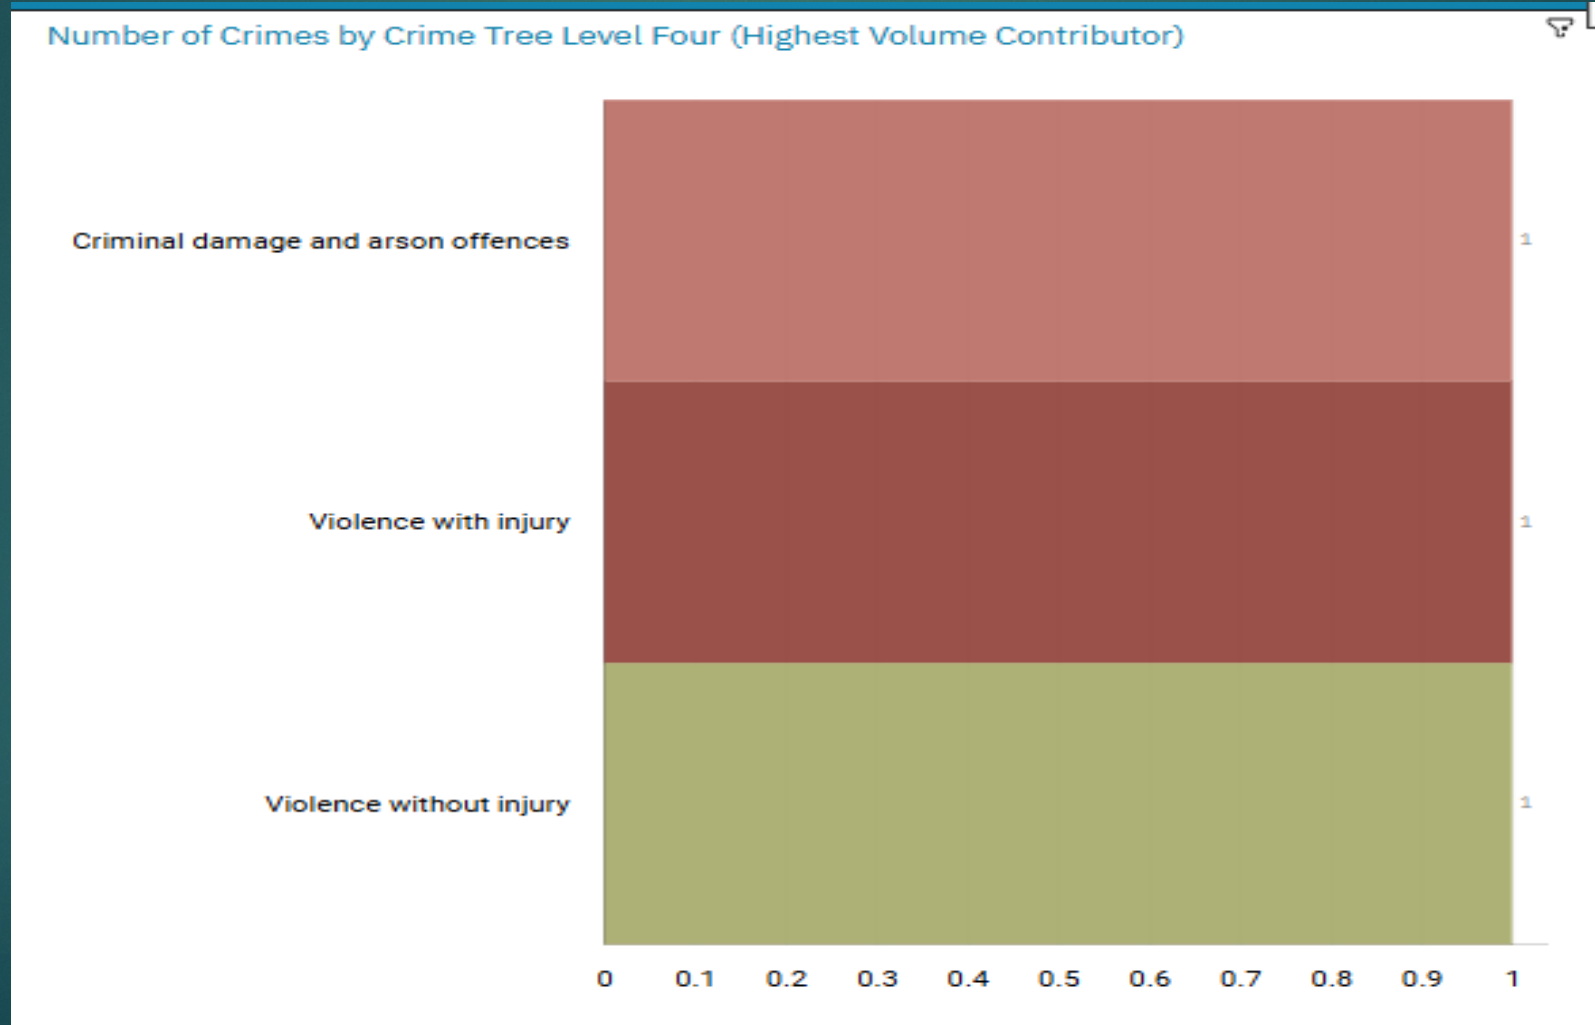

J1B4 Woodbank ALL RECORDED CRIME