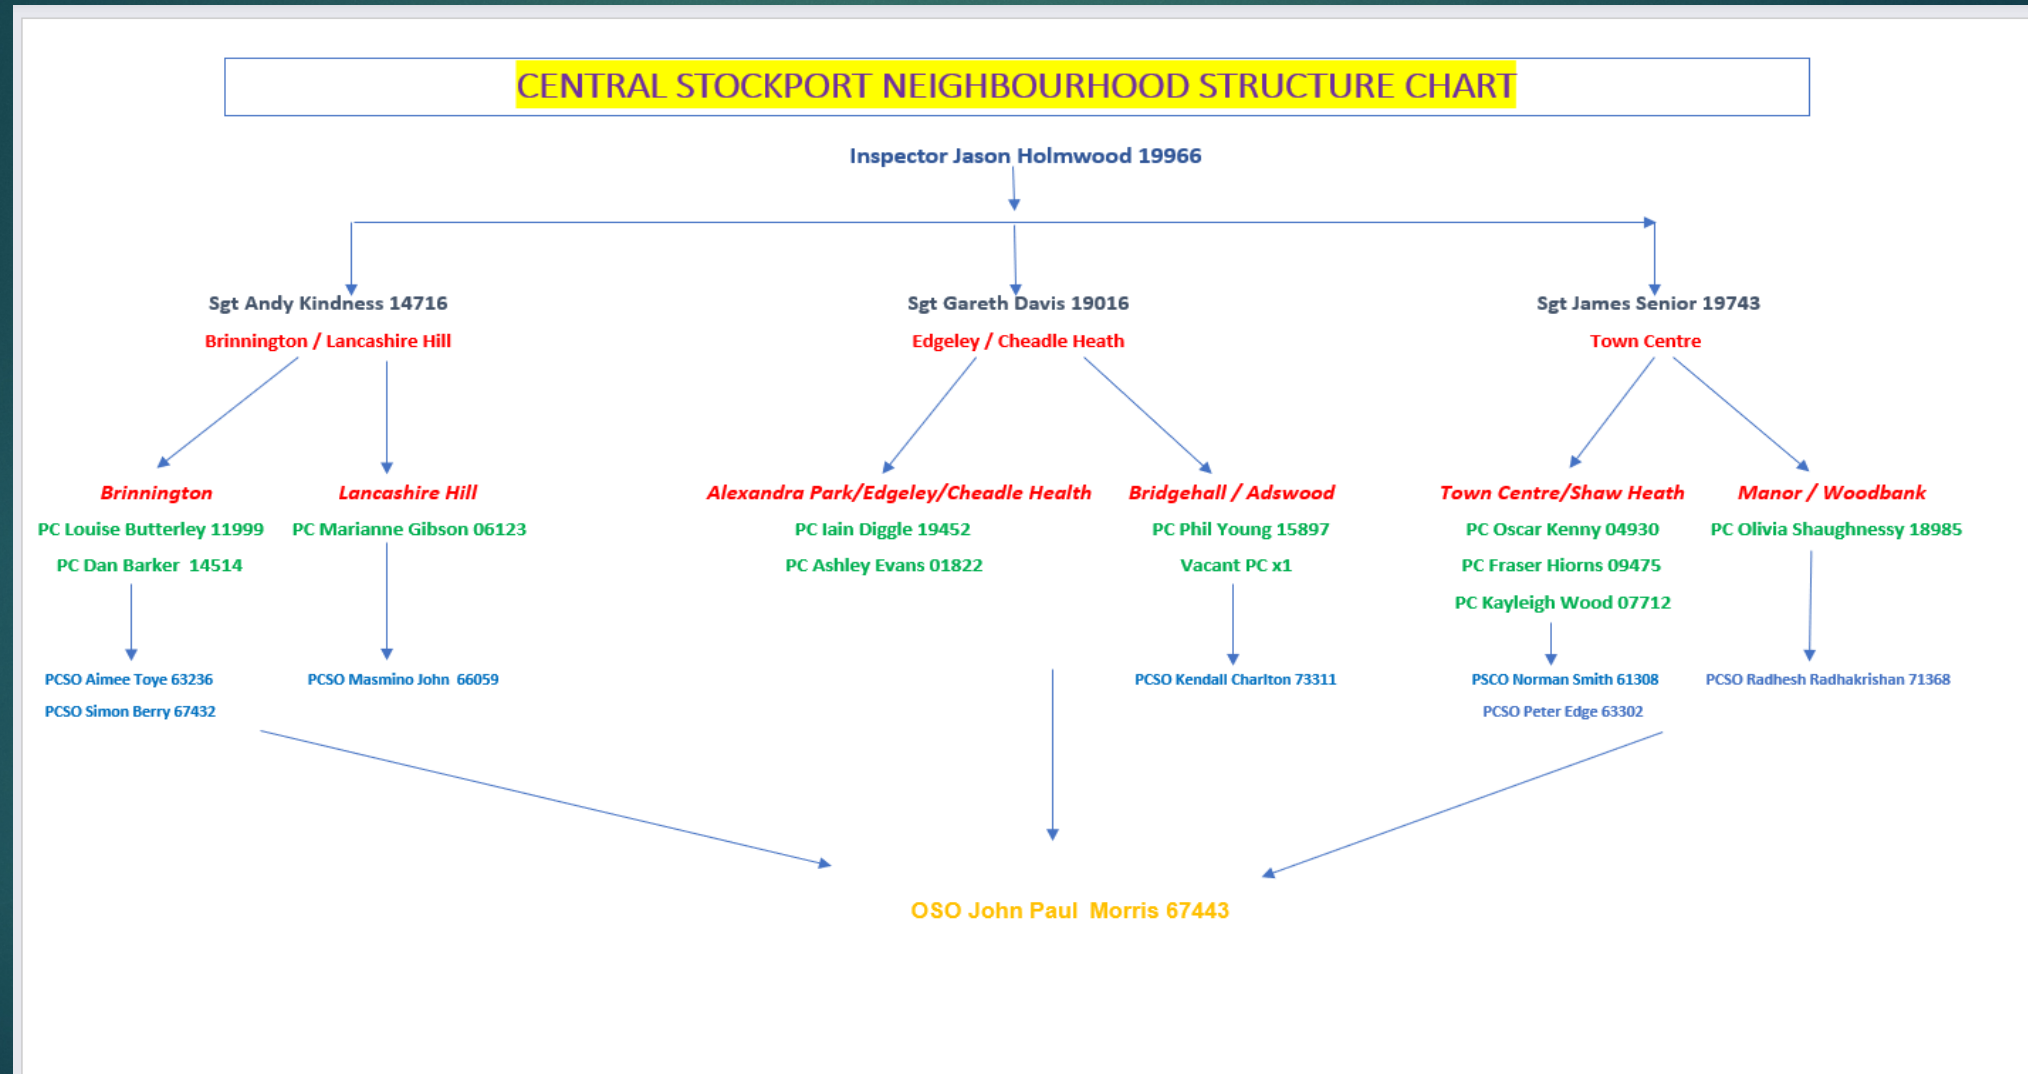

1. Drugs and Associated ASB
2. Burglaries
3. Speeding and Other Road Traffic Offences

CENTRAL STOCKPORT NEIGHBOURHOOD STRUCTURE CHART

GMP ALL RECORDED CRIME

Number of Crimes by Crime Tree Level Four (Highest Volume Contributor)

J1F2 Lancashire Hill ALL RECORDED CRIME

J1F2 Lancashire Hill “Street Name” Stats

J1F2	LANCASHIRE HILL	VIOLENCE AGAINST THE PERSON	LANCASHIRE HILL	HEATON NORRIS	SK5 7SD
J1F2	LANCASHIRE HILL	THEFT	DODGE HILL	HEATON NORRIS	SK4 1RD
J1F2	LANCASHIRE HILL	VIOLENCE AGAINST THE PERSON	SOUTHERN CLOSE	HEATON NORRIS	SK4 1LB
J1F2	LANCASHIRE HILL	SEXUAL OFFENCES	LANCASHIRE HILL	HEATON NORRIS	SK5 7RW
J1F2	LANCASHIRE HILL	VIOLENCE AGAINST THE PERSON	LANCASHIRE HILL	HEATON NORRIS	SK5 7SA
J1F2	LANCASHIRE HILL	VIOLENCE AGAINST THE PERSON	LANCASHIRE HILL	HEATON NORRIS	SK5 7RW
J1F2	LANCASHIRE HILL	THEFT	HAMILTON SQUARE	HEATON NORRIS	SK4 1JG
J1F2	LANCASHIRE HILL	DRUG OFFENCES	TIVIOT WAY	HEATON NORRIS	SK1 2BT
J1F2	LANCASHIRE HILL	PUBLIC ORDER	LANCASHIRE HILL	HEATON NORRIS	SK5 7RZ
J1F2	LANCASHIRE HILL	POSSESSION OF WEAPONS	KINGS COURT	HEATON NORRIS	SK5 7RT
J1F2	LANCASHIRE HILL	DRUG OFFENCES	GORDON STREET	HEATON NORRIS	SK4 1RS
J1F2	LANCASHIRE HILL	VIOLENCE AGAINST THE PERSON	PENNY LANE	HEATON NORRIS	SK5 7RP
J1F2	LANCASHIRE HILL	VIOLENCE AGAINST THE PERSON	LANCASHIRE HILL	HEATON NORRIS	SK5 7RL
J1F2	LANCASHIRE HILL	VIOLENCE AGAINST THE PERSON	HAMILTON SQUARE	HEATON NORRIS	SK4 1JG
J1F2	LANCASHIRE HILL	VIOLENCE AGAINST THE PERSON	QUANTOCK CLOSE	HEATON NORRIS	SK4 1LF