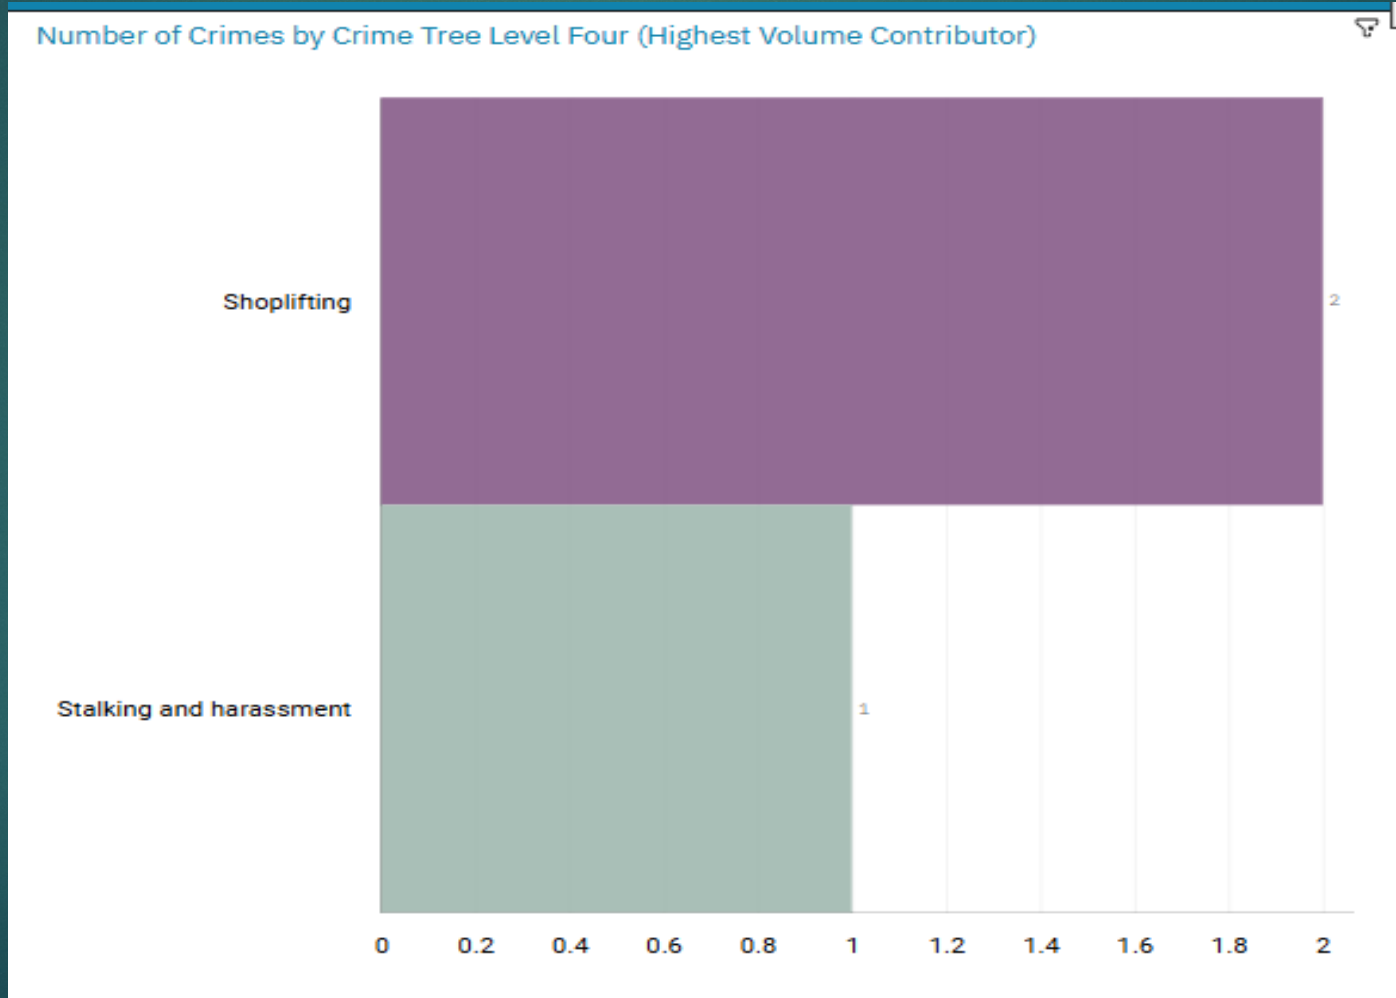

J1C4 ALEXANDRA PARK

J1C5 EDGELEY

J1C6 CHEADLE HEATH

J1K1 BRIDGEHALL & J1K2 ADSWOOD

ALL RECORDED CRIME

J1C4 Alexandra Park ALL RECORDED CRIME

J1C4 Alexandra Park “Street Name” Stats

J1C4	ALEXANDRA PARK	THEFT	CLWYD AVENUE	EDGELEY	SK3 9DA
J1C4	ALEXANDRA PARK	VIOLENCE AGAINST THE PERSON	STOCKPORT ROAD	CHEADLE HEATH	SK3 0PL
J1C4	ALEXANDRA PARK	THEFT	STOCKPORT ROAD	CHEADLE HEATH	SK3 0RH