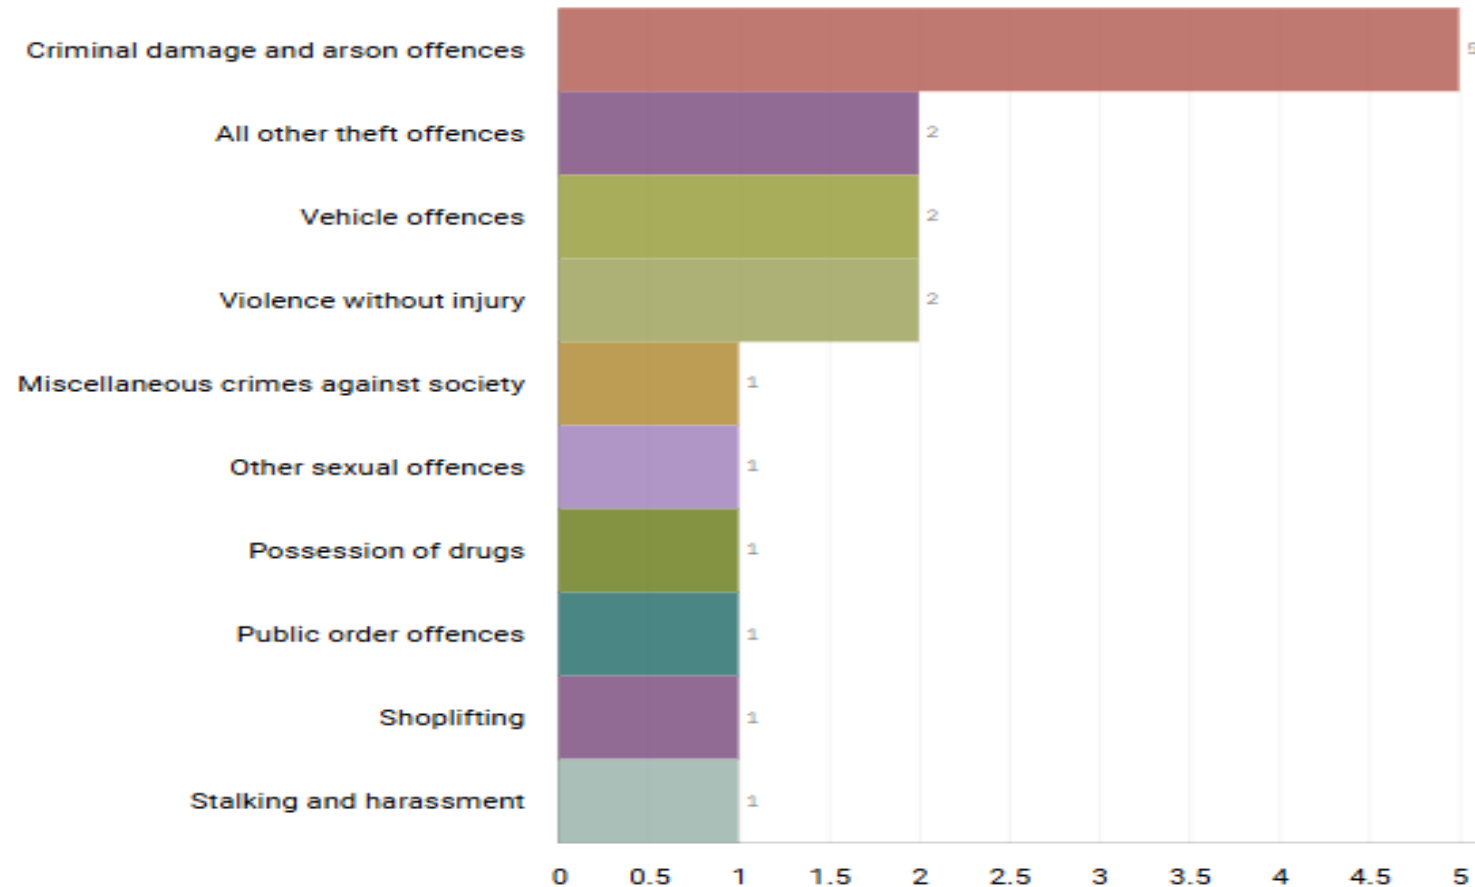

J1B4 Woodbank ALL RECORDED CRIME

J1B4 Woodbank “Street Name” Stats

J1B4	WOODBANK	CRIMINAL DAMAGE	OLDHAM AVENUE	OFFERTON	SK1 4BG
J1B4	WOODBANK	VIOLENCE AGAINST THE PERSON	HALL STREET	OFFERTON	SK1 4HE
J1B4	WOODBANK	VIOLENCE AGAINST THE PERSON	OFFERTON LANE	OFFERTON	SK2 5BE

J1B5 Hillgate and Heaviley ALL RECORDED CRIME

Number of Crimes by Crime Tree Level Four (Highest Volume Contributor)

J1B5 Hillgate And Heaviley “Street Name” Stats

J1B5	HILLGATE AND HEAVILEY	THEFT	HALL STREET	OFFERTON	SK1 4HR
J1B5	HILLGATE AND HEAVILEY	VIOLENCE AGAINST THE PERSON	PATTERDAL ROAD	HEAVILEY	SK1 4NG
J1B5	HILLGATE AND HEAVILEY	PUBLIC ORDER	HALL STREET	HEAVILEY	SK1 4JG
J1B5	HILLGATE AND HEAVILEY	VEHICLE OFFENCES	GATSBY CRESCENT	HEAVILEY	SK1 3DZ
J1B5	HILLGATE AND HEAVILEY	SEXUAL OFFENCES	HIGHER HILLGATE	HEAVILEY	SK1 3RB
J1B5	HILLGATE AND HEAVILEY	THEFT	HIGHER HILLGATE	HEAVILEY	SK1 3QY
J1B5	HILLGATE AND HEAVILEY	CRIMINAL DAMAGE	BROOKFIELD CLOSE	HEAVILEY	SK1 4NA
J1B5	HILLGATE AND HEAVILEY	CRIMINAL DAMAGE	STRAWBERRY AVENUE	HEAVILEY	SK1 3FU
J1B5	HILLGATE AND HEAVILEY	CRIMINAL DAMAGE	OFFERTON LANE	HEAVILEY	SK2 5BS
J1B5	HILLGATE AND HEAVILEY	THEFT	SEYMOUR ROAD	HEAVILEY	SK2 6ES
J1B5	HILLGATE AND HEAVILEY	VIOLENCE AGAINST THE PERSON	GLENMOOR ROAD	OFFERTON	SK1 4EB
J1B5	HILLGATE AND HEAVILEY	VIOLENCE AGAINST THE PERSON	HERBERT CLOSE	OFFERTON	SK2 5GJ
J1B5	HILLGATE AND HEAVILEY	CRIMINAL DAMAGE	GATSBY CRESCENT	HEAVILEY	SK1 3DZ
J1B5	HILLGATE AND HEAVILEY	VEHICLE OFFENCES	ADCROFT STREET	HEAVILEY	SK1 3JZ
J1B5	HILLGATE AND HEAVILEY	CRIMINAL DAMAGE	NIAGARA COURT	HEAVILEY	SK2 6EE
J1B5	HILLGATE AND HEAVILEY	CRIMINAL DAMAGE	HEMPSHAW LANE	HEAVILEY	SK1 4LP
J1B5	HILLGATE AND HEAVILEY	DRUG OFFENCES	WARD STREET	HEAVILEY	SK1 3JA