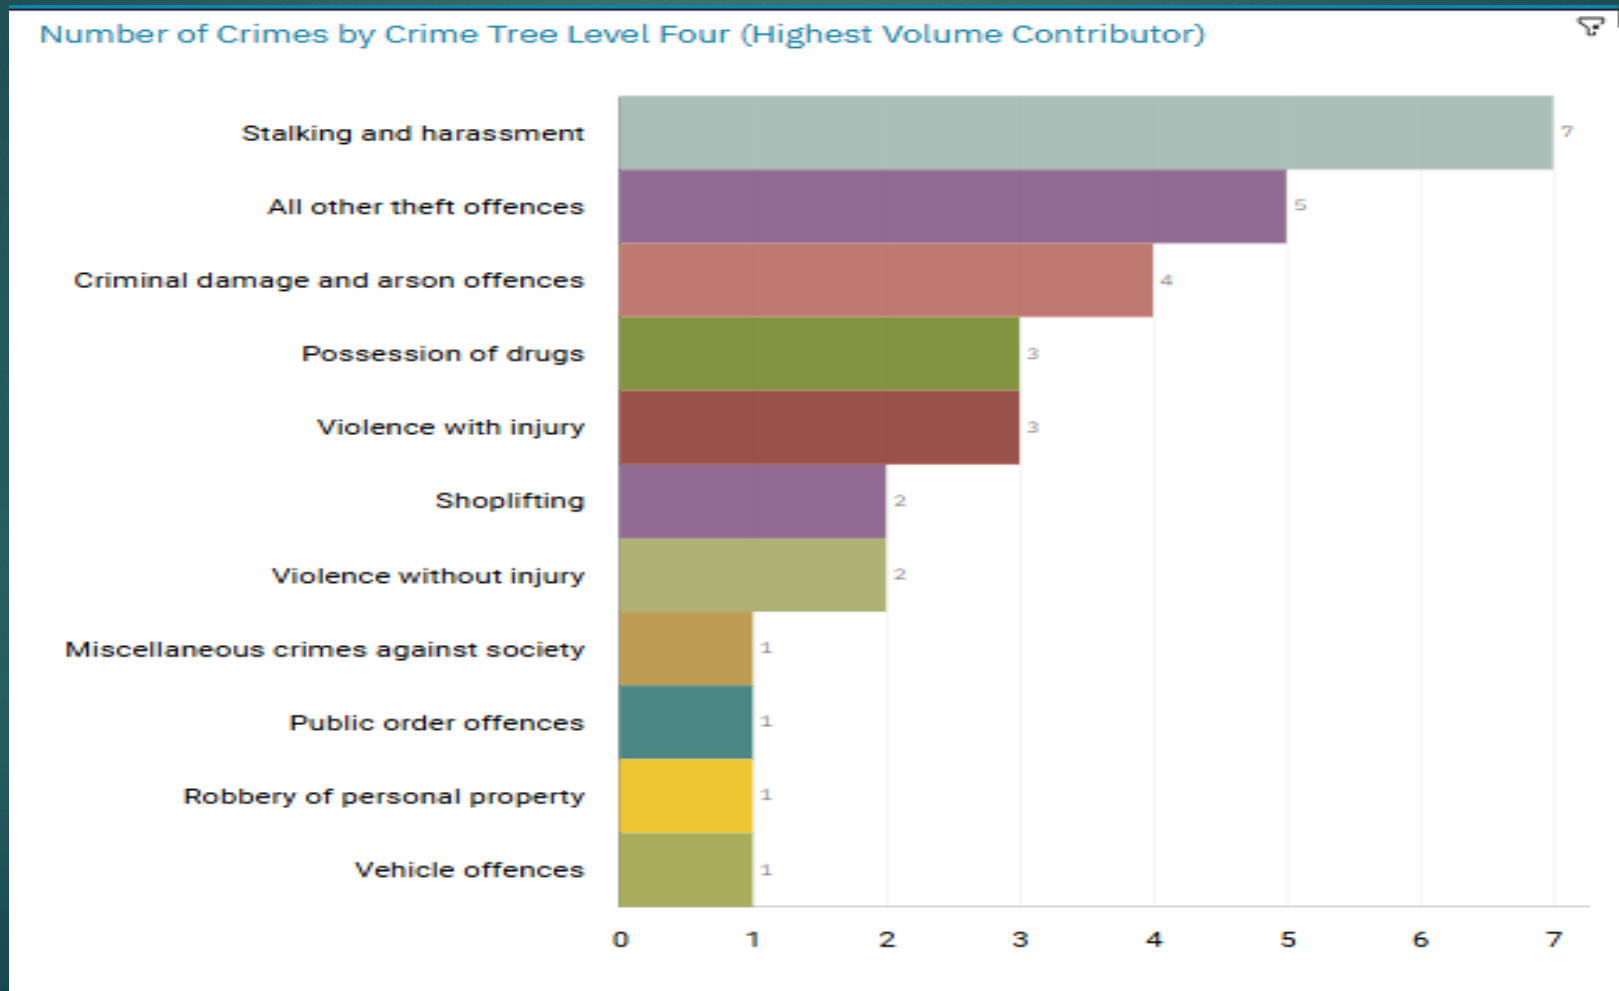

J1A3 Shaw Heath ALL RECORDED CRIME