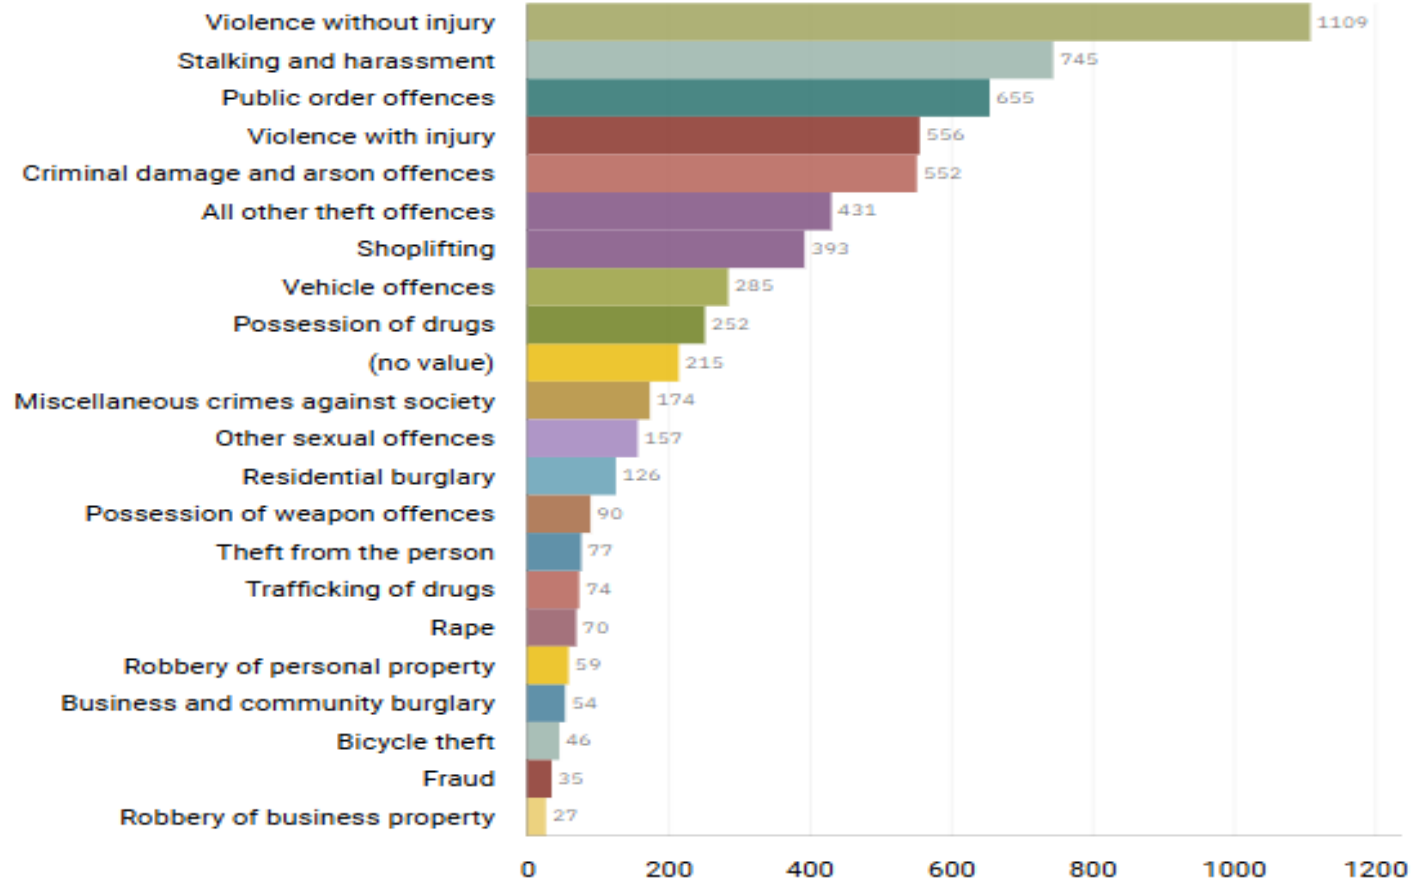

1. Drugs and Associated ASB
2. Burglaries
3. Speeding and Other Road Traffic Offences

CENTRAL STOCKPORT NEIGHBOURHOOD STRUCTURE CHART

GMP ALL RECORDED CRIME

Number of Crimes by Crime Tree Level Four (Highest Volume Contributor)

STOCKPORT ALL RECORDED CRIME

J1F1 Brinnington
And
J1F2 Lancashire Hill
ALL RECORDED CRIME

J1F1 Brinnington ALL RECORDED CRIME

J1F1 Brinnington "Street Name" Stats

J1F1	BRINNINGTON	DRUG OFFENCES	BRNNINGTON ROAD	BRINNINGTON	SK5 8AW
J1F1	BRINNINGTON	THEFT	MIDDLESEX ROAD	BRINNINGTON	SK5 8HL
J1F1	BRINNINGTON	DRUG OFFENCES	BRINNINGTON ROAD	BRINNINGTON	SK5 8BX
J1F1	BRINNINGTON	VIOLENCE AGAINST THE PERSON	BLACKBERRY LANE	BRINNINGTON	SK5 8JW
J1F1	BRINNINGTON	PUBLIC ORDER	NORTHUMBERLAND ROAD	BRIINNINGTON	SK5 8LS
J1F1	BRINNINGTON	VIOLENCE AGAINST THE PERSON	BRINNINGTON ROAD	BRINNINGTON	SK5 8AW
J1F1	BRINNINGTON	VIOLENCE AGAINST THE PERSON	BRINNINGTON ROAD	BRINNINGTON	SK5 8AW
J1F1	BRINNINGTON	VIOLENCE AGAINST THE PERSON	MIDDLESEX ROAD	BRINNINGTON	SK5 8HT
J1F1	BRINNINGTON	VEHICLE OFFENCES	MIDDLESEX ROAD	BRINNINGTON	SK5 8HJ
J1F1	BRINNINGTON	VIOLENCE AGAINST THE PERSON	MIDDLESEX ROAD	BRINNINGTON	SK5 8HT
J1F1	BRINNINGTON	DRUG OFFENCES	WORCESTER AVENUE	BRINNINGTON	SK5 8DG
			FOLIAGE CRESCENT		
J1F1	BRINNINGTON	PUBLIC ORDER		BRINNINGTON	SK5 8AP
J1F1	BRINNINGTON	VIOLENCE AGAINST THE PERSON	WORCESTER AVENUE	BRINNINGTON	SK5 8DG
J1F1	BRINNINGTON	THEFT	MIDDLESEX ROAD	BRINNINGTON	SK5 8HT
J1F1	BRINNINGTON	BURGLARY	NORTHUMBERLAND ROAD	BRINNINGTON	SK5 8NP
J1F1	BRINNINGTON	VEHICLE OFFENCES	BLACKBERRY LANE	BRIINNINGTON	SK5 8JN
J1F1	BRINNINGTON	VIOLENCE AGAINST THE PERSON	NORTHUMBERLAND ROAD	BRINNINGTON	SK5 8NP
J1F1	BRINNINGTON	POSSESSION OF WEAPONS	BLACKBERRY LANE	BRINNINGTON	SK5 8JN
J1F1	BRINNINGTON	VEHICLE OFFENCES	LAPWING LANE	BRINNINGTON	SK5 8JU