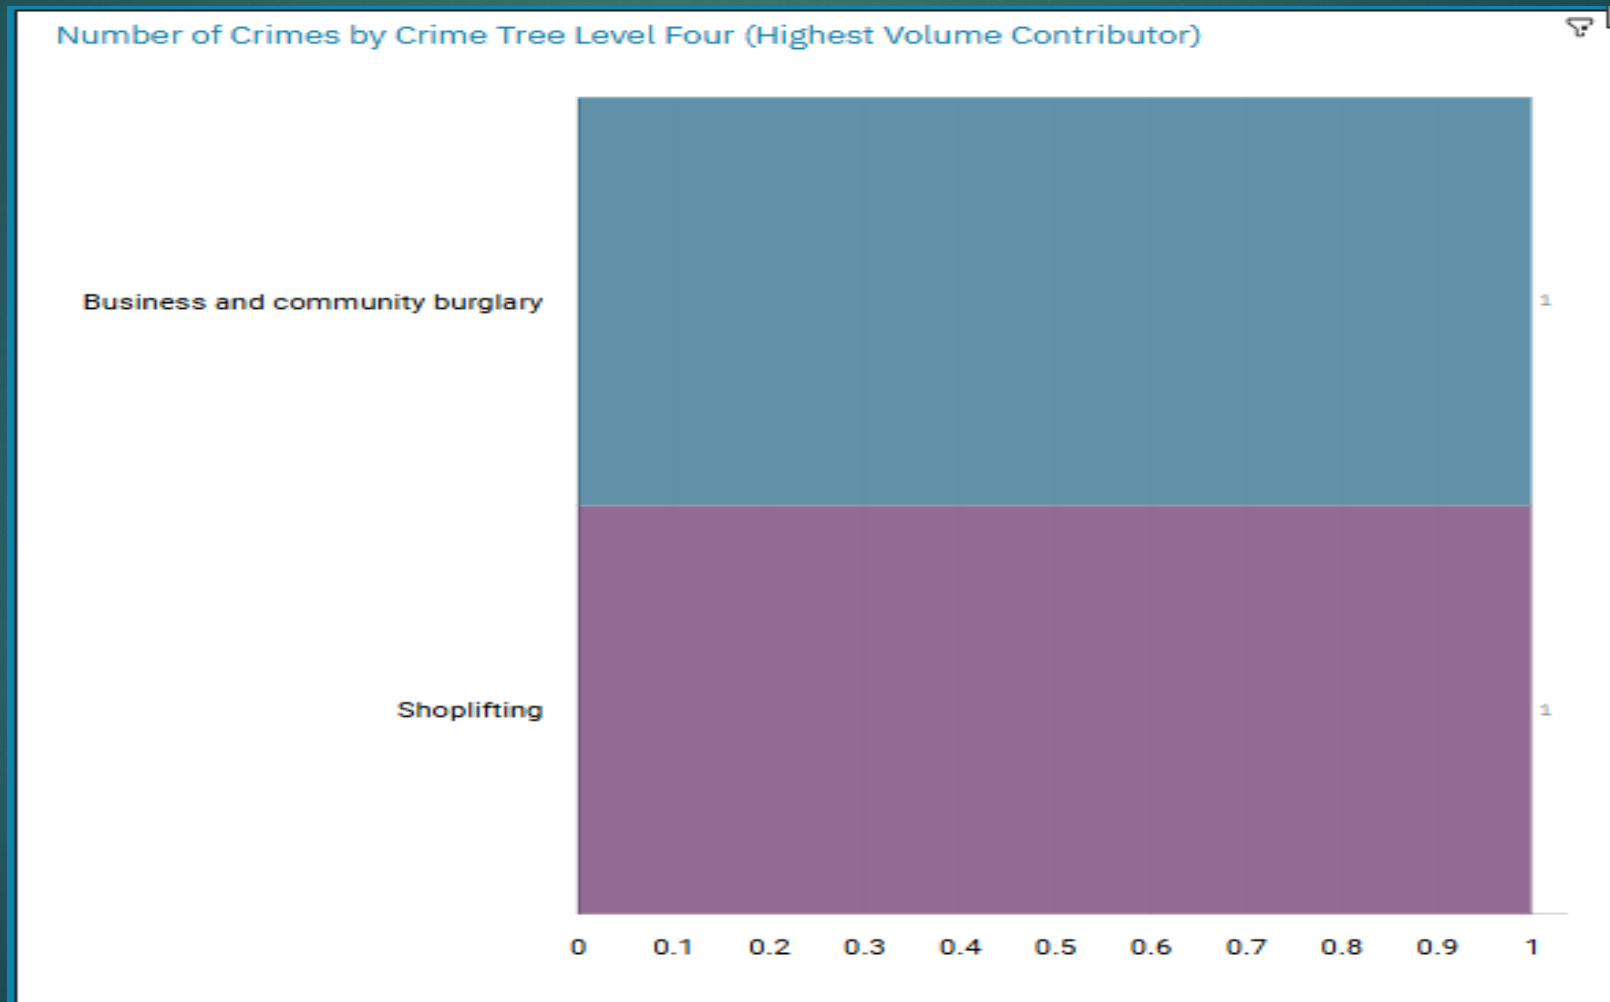

J1A2 Peel Centre ALL RECORDED CRIME