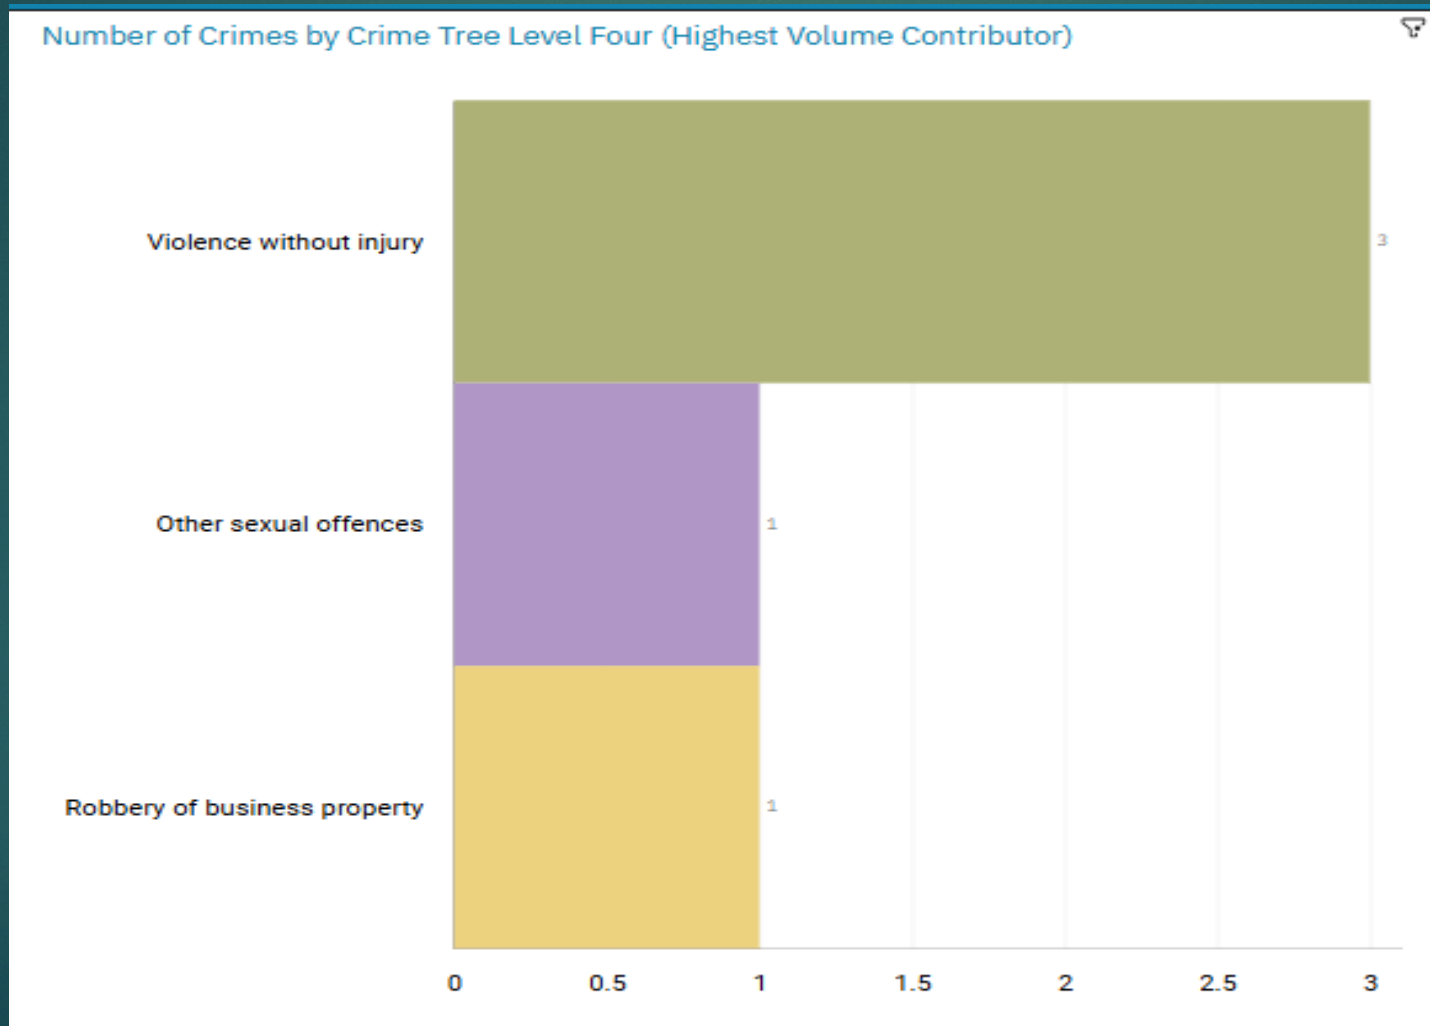

J1A1 TOWN CENTRE

J1A2 PEEL CENTRE

J1A3 SHAW HEATH

**J1B4 WOODBANK, J1B5 HILLGATE
AND HEAVILEY**

ALL RECORDED CRIME

J1A1 Town Centre ALL RECORDED CRIME

J1A1 Town Centre "Street Name" Stats

J1A1	TOWN CENTRE	PUBLIC ORDER	MERSEYWAY	STOCKPORT	SK1 1XR
J1A1	TOWN CENTRE	PUBLIC ORDER	MERSEYWAY	STOCKPORT	SK1 1XR
J1A1	TOWN CENTRE	THEFT	MERSEYWAY	STOCKPORT	SK1 1QA
J1A1	TOWN CENTRE	VIOLENCE AGAINST THE PERSON	VERNON WALK	STOCKPORT	SK1 1PW
J1A1	TOWN CENTRE	VIOLENCE AGAINST THE PERSON	INTERNAL ROAD	STOCKPORT	SK3 0EH
J1A1	TOWN CENTRE	VIOLENCE AGAINST THE PERSON	MERSEY WAY	STOCKPORT	SK1 1QA
J1A1	TOWN CENTRE	CRIMINAL DAMAGE	GREAT UNDERBANK	STOCKPORT	SK1 1PD
J1A1	TOWN CENTRE	THEFT	HARVEY STREET	STOCKPORT	SK1 1YD
J1A1	TOWN CENTRE	THEFT	MERSEYWAY	STOCKPORT	SK1 1QW
J1A1	TOWN CENTRE	VIOLENCE AGAINST THE PERSON	MERSEY SQUARE	STOCKPORT	SK1 1RA
J1A1	TOWN CENTRE	PUBLIC ORDER	MERSEY SQUARE	STOCKPORT	SK1 1PE
J1A1	TOWN CENTRE	THEFT	CHESTERGATE	STOCKPORT	SK1 1NU
J1A1	TOWN CENTRE	CRIMINAL DAMAGE	ST PETERSGATE	STOCKPORT	SK1 1HD

J1A2 Peel Centre ALL RECORDED CRIME

J1A2 Peel Centre "Street Name" Stats

J1A2	PEEL CENTRE	VIOLENCE AGAINST THE PERSON	GREAT PORTWOOD STREET	PORTWOOD	SK1 2HH
J1A2	PEEL CENTRE	VIOLENCE AGAINST THE PERSON	GREAT PORTWOOD STREET	PORTWOOD	SK1 2HH
J1A2	PEEL CENTRE	VIOLENCE AGAINST THE PERSON	GREAT PORTWOOD STREET	PORTWOOD	SK1 2HH
J1A2	PEEL CENTRE	ROBBERY	GREAT PORTWOOD STREET	PORTWOOD	SK1 2HH
J1A2	PEEL CENTRE	SEXUAL OFFENCES	GREAT PORTWOOD STREET	PORTWOOD	SK1 2HH