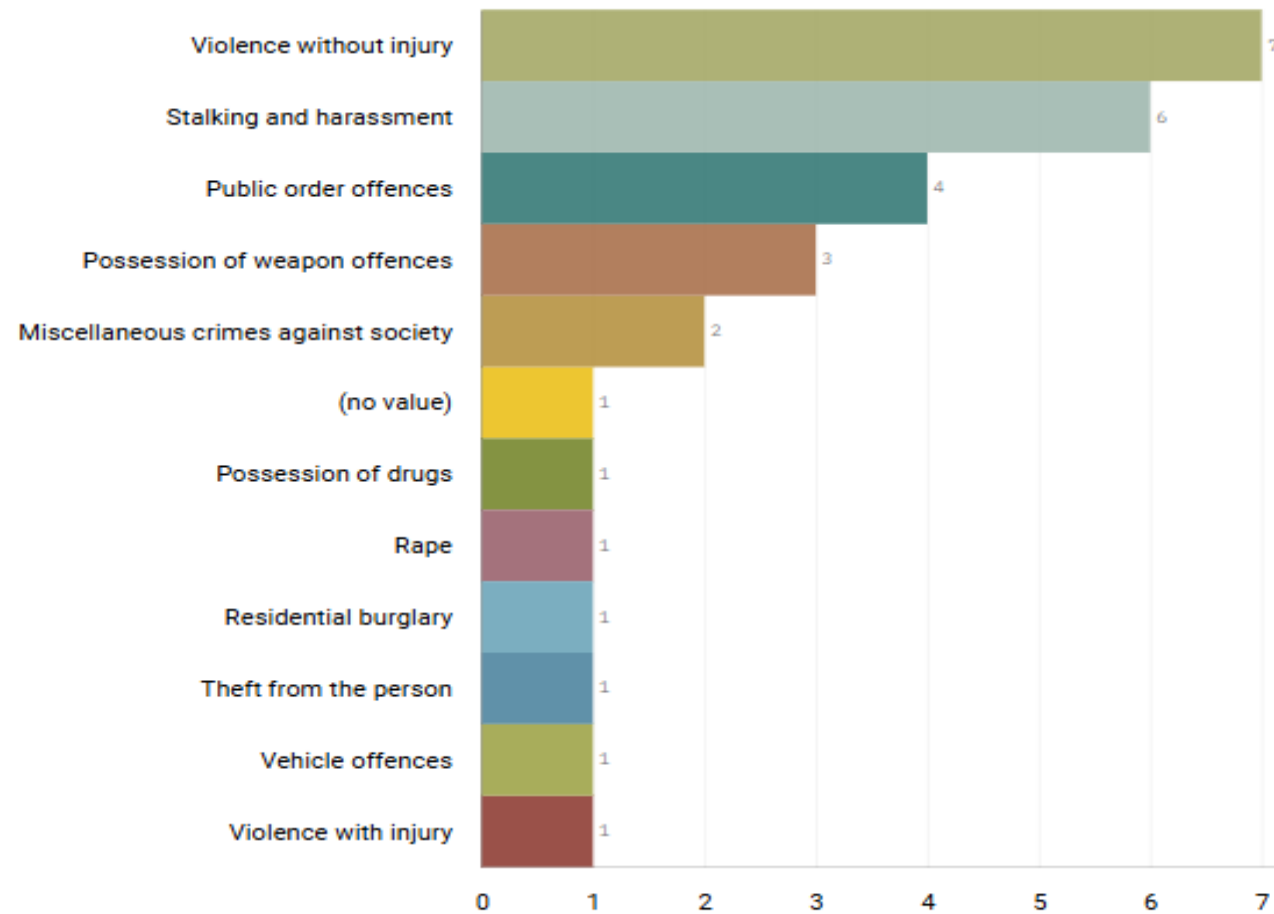

1. Drugs and Associated ASB
2. Burglaries
3. Speeding and Other Road Traffic Offences

CENTRAL STOCKPORT NEIGHBOURHOOD STRUCTURE CHART

GMP ALL RECORDED CRIME

Number of Crimes by Crime Tree Level Four (Highest Volume Contributor)

STOCKPORT ALL RECORDED CRIME

J1F1 Brinnington
And
J1F2 Lancashire Hill
ALL RECORDED CRIME

J1F1 Brinnington ALL RECORDED CRIME

Number of Crimes by Crime Tree Level Four (Highest Volume Contributor)

J1F1 Brinnington "Street Name" Stats