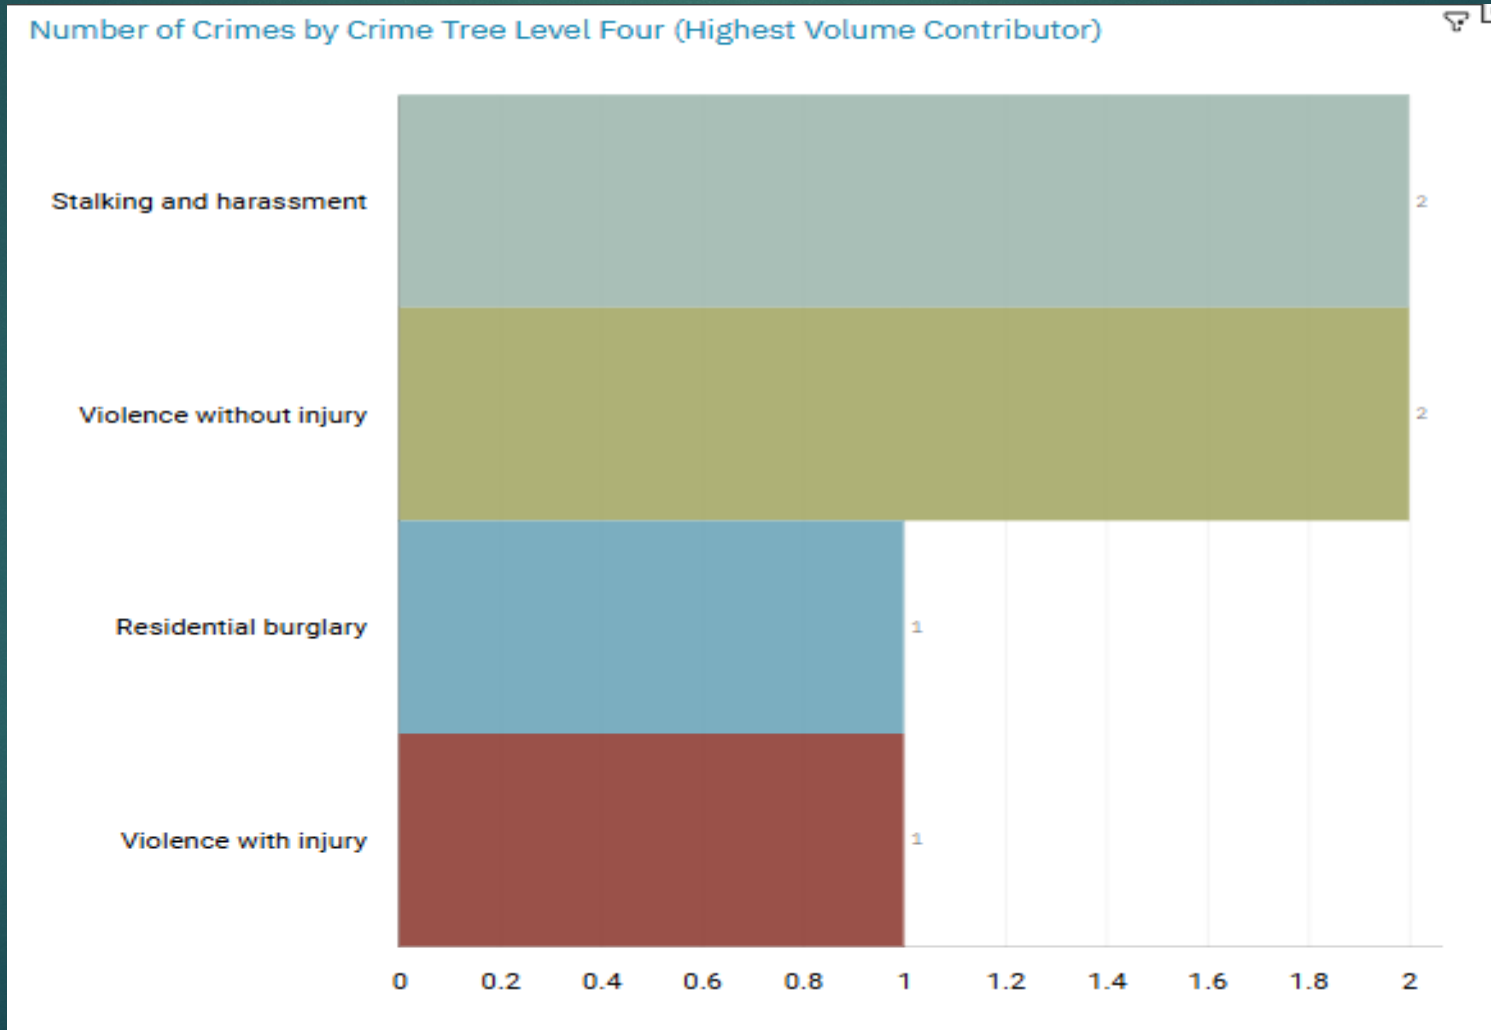

J1C4 ALEXANDRA PARK

J1C5 EDGELEY

J1C6 CHEADLE HEATH

J1K1 BRIDGEHALL & J1K2 ADSWOOD

ALL RECORDED CRIME

J1C4 Alexandra Park ALL RECORDED CRIME

J1C4 Alexandra Park “Street Name” Stats

J1C4	ALEXANDRA PARK	VIOLENCE AGAINST THE PERSON	SHERBOURNE ROAD	CHEADLE HEATH	SK3 0SP
J1C4	ALEXANDRA PARK	VIOLENCE AGAINST THE PERSON	STOCKPORT ROAD	CHEADLE HEATH	SK3 0PL
J1C4	ALEXANDRA PARK	VIOLENCE AGAINST THE PERSON	HEATHSIDE ROAD	CHEADLE HEATH	SK3 0SW
J1C4	ALEXANDRA PARK	BURGLARY	CHEADLE OLD ROAD	EDGELEY	SK3 9RQ
J1C4	ALEXANDRA PARK	VIOLENCE AGAINST THE PERSON	KEITH DRIVE	CHEADLE HEATH	SK3 0TB
J1C4	ALEXANDRA PARK	VIOLENCE AGAINST THE PERSON	EDGELEY ROAD	EDGELEY	SK3 0TR