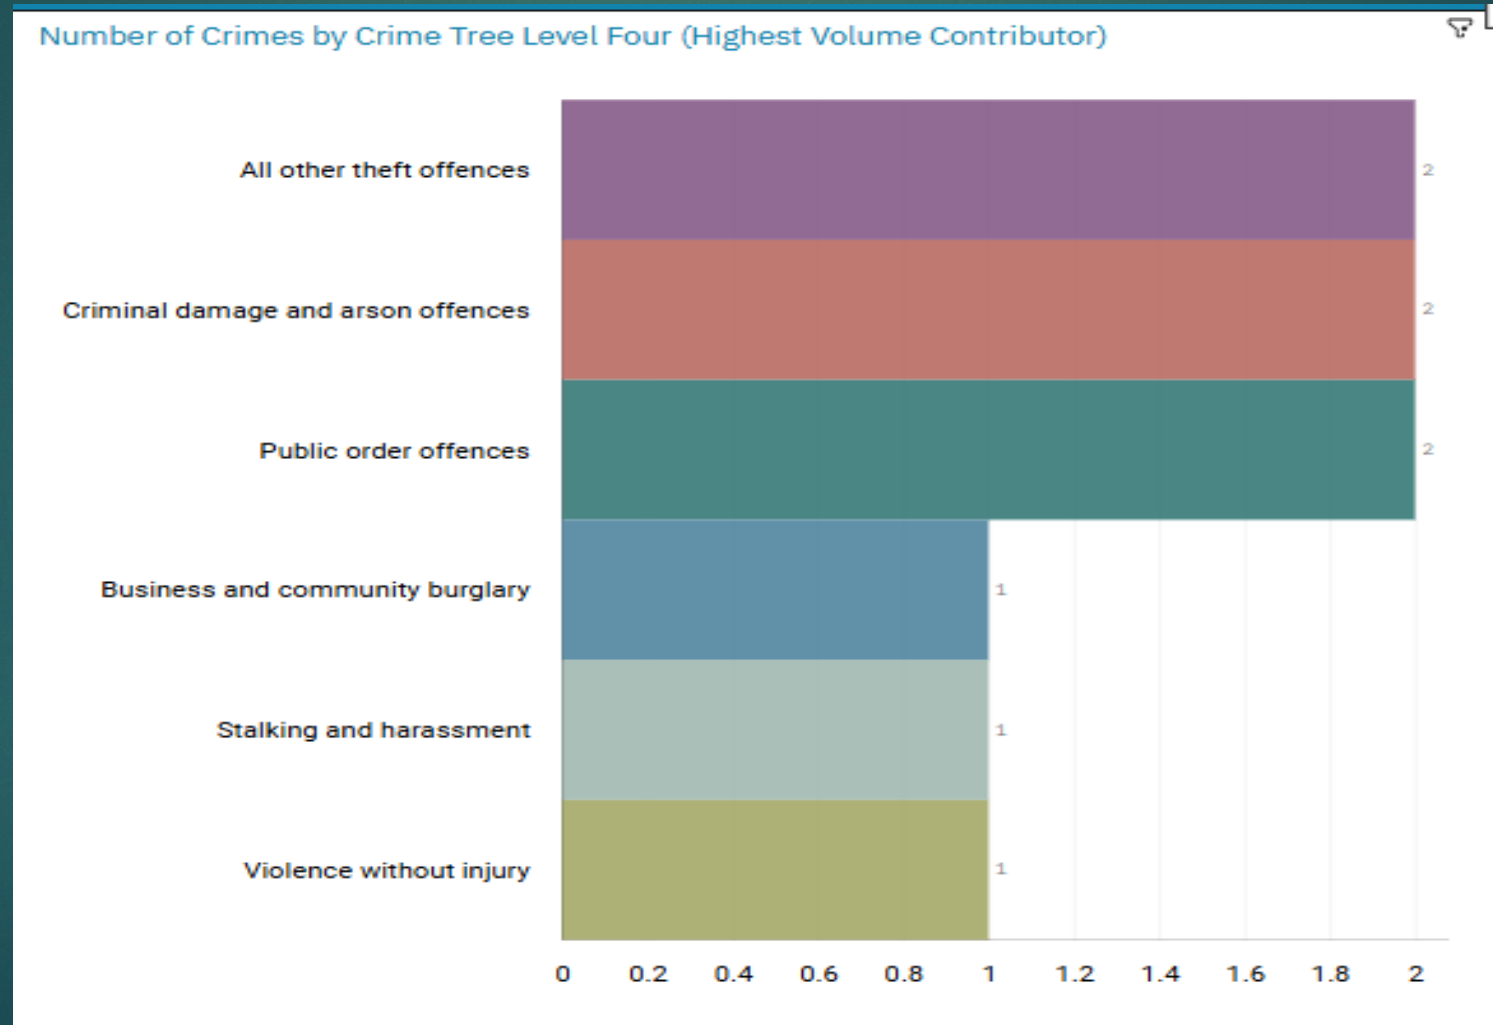

J1B4 Woodbank ALL RECORDED CRIME