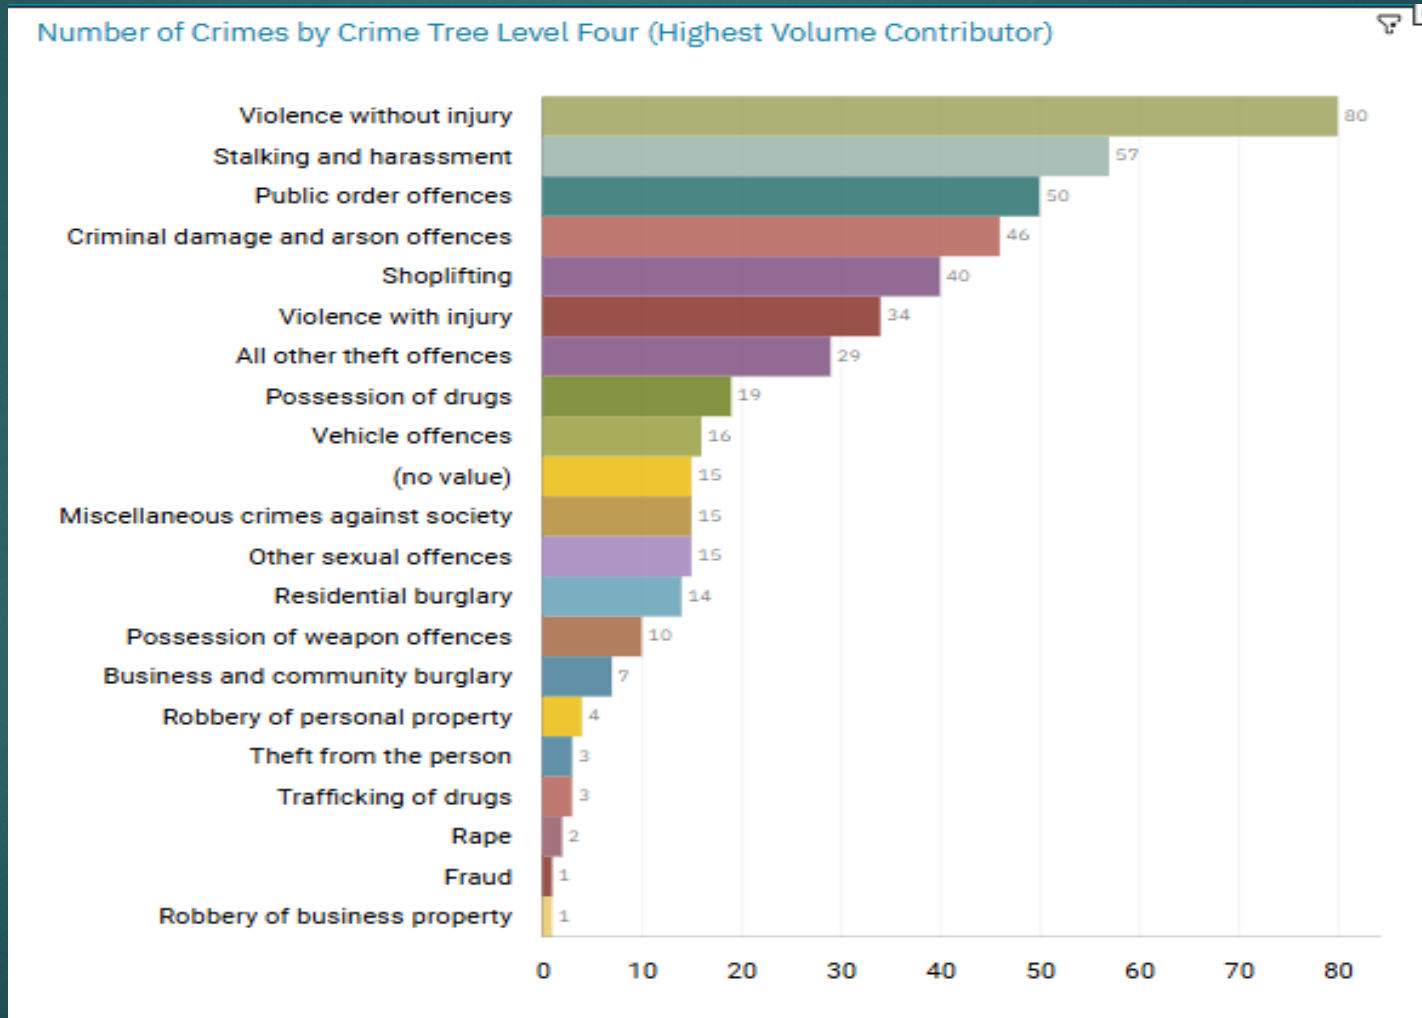

Fight, prevent and reduce crime.
Keep people safe. Care for victims.

CRIMES AND PRIORITIES

WEEKLY CRIME STATISTICS – WEEK : 6TH TO 12TH OF APRIL 2026
STOCKPORT CENTRAL NEIGHBOURHOOD POLICING TEAM

Neighbourhood Priorities

1. Drugs and Associated ASB
2. Burglaries
3. Speeding and Other Road Traffic Offences

CENTRAL STOCKPORT NEIGHBOURHOOD STRUCTURE CHART

GMP ALL RECORDED CRIME

Number of Crimes by Crime Tree Level Four (Highest Volume Contributor)

STOCKPORT ALL RECORDED CRIME

J1F1 Brinnington
And
J1F2 Lancashire Hill
ALL RECORDED CRIME

J1F1 Brinnington ALL RECORDED CRIME

Number of Crimes by Crime Tree Level Four (Highest Volume Contributor)

J1F1 Brinnington "Street Name" Stats