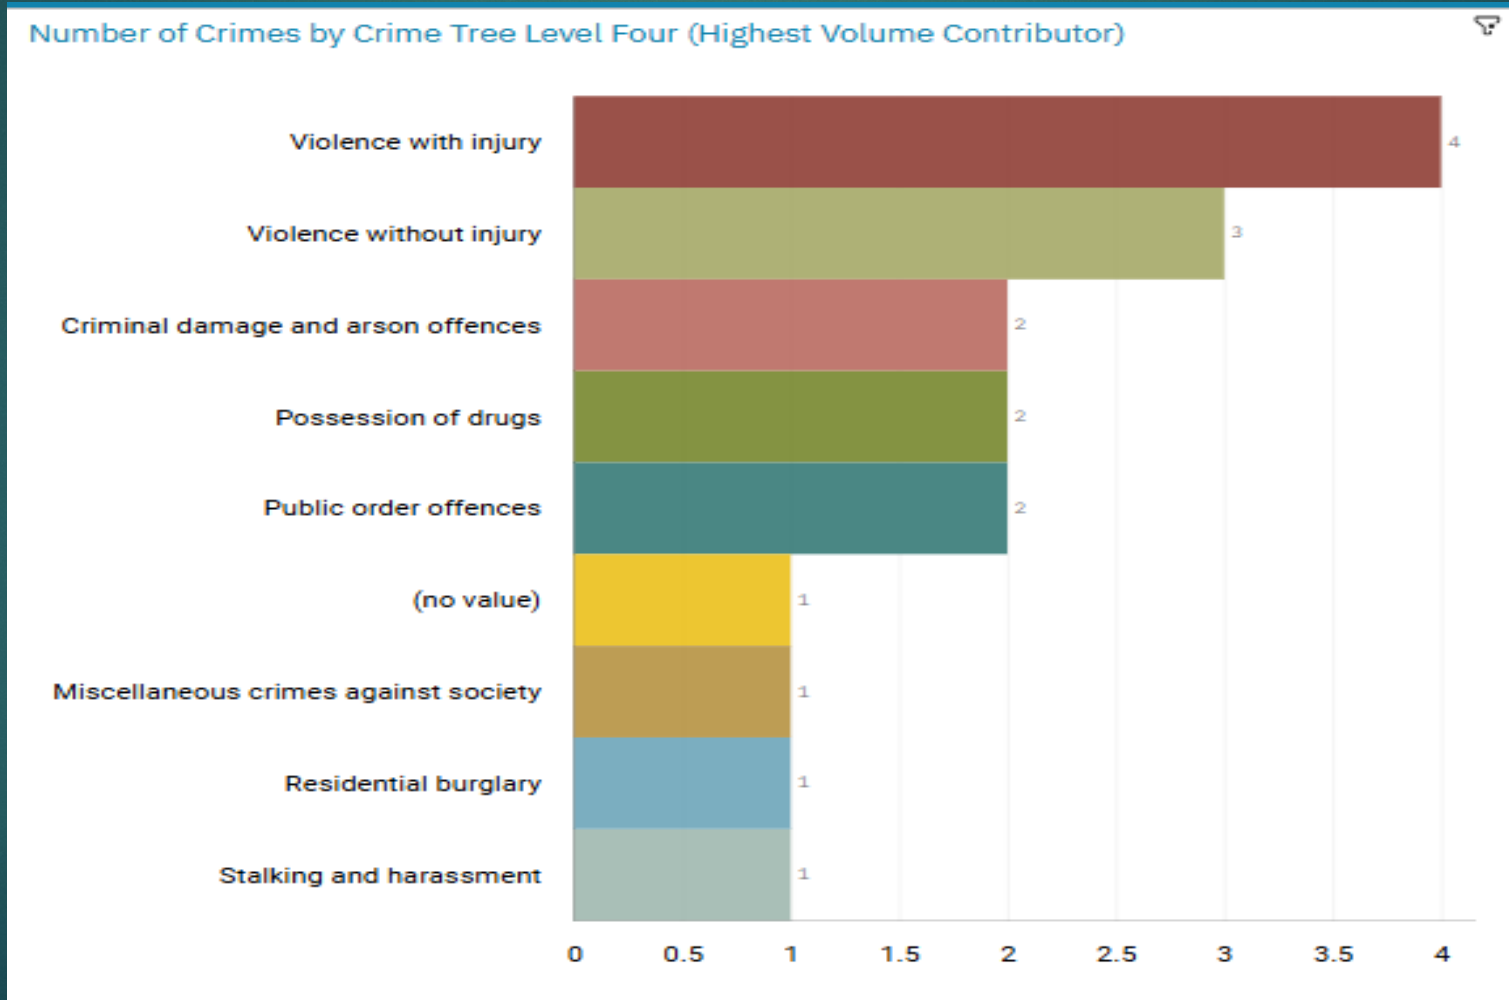

J1C5 Edgeley ALL RECORDED CRIME