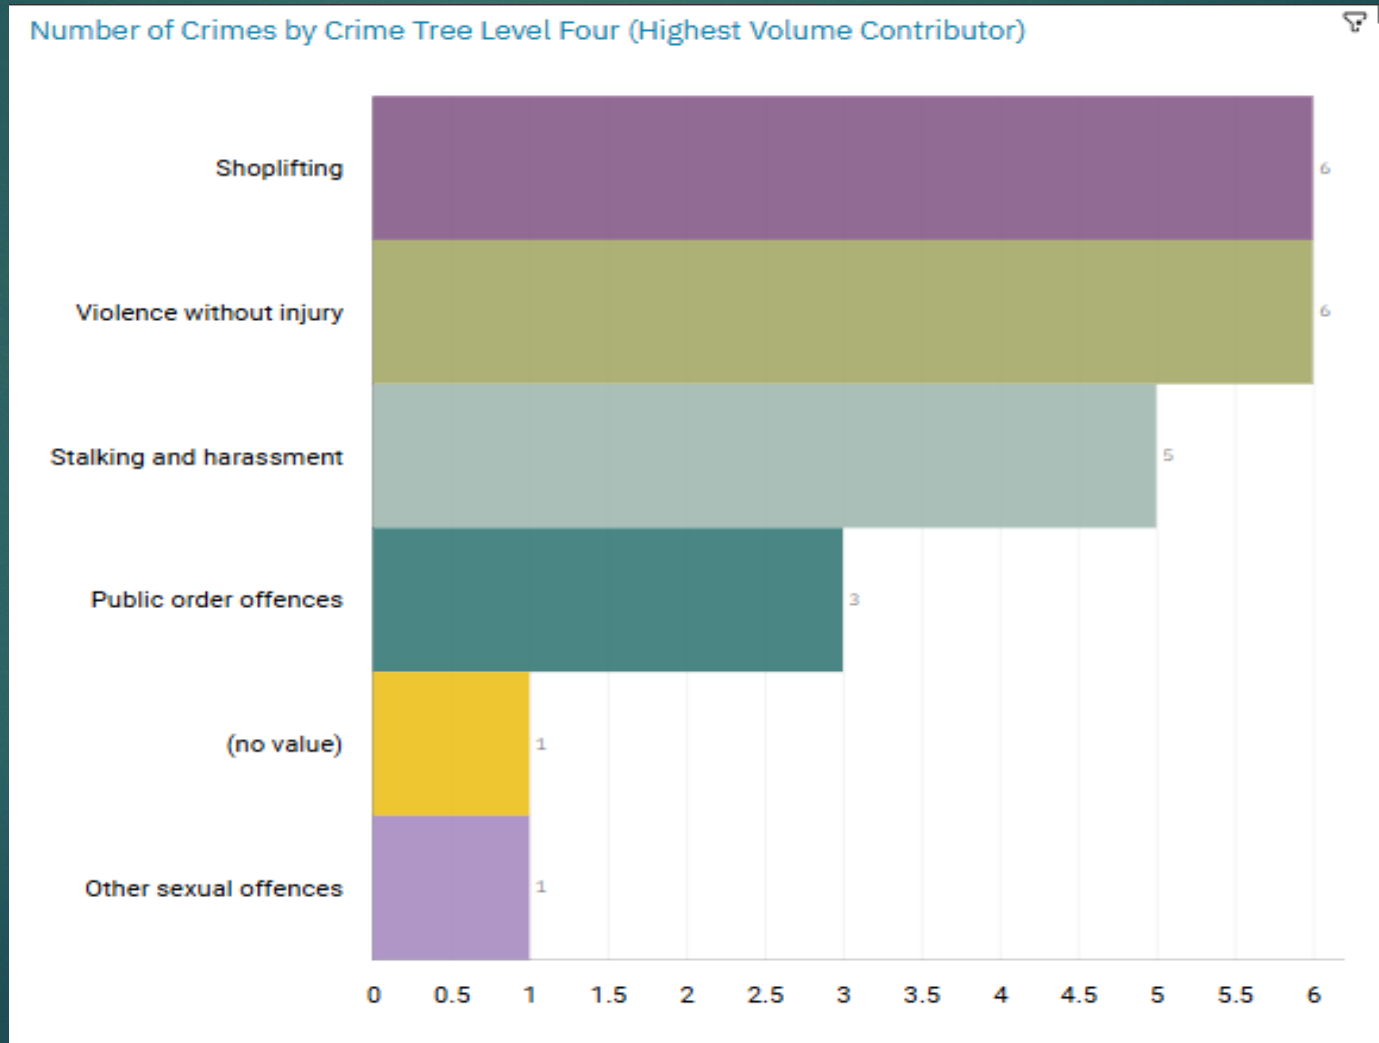

J1B5 Hillgate and Heaviley ALL RECORDED CRIME