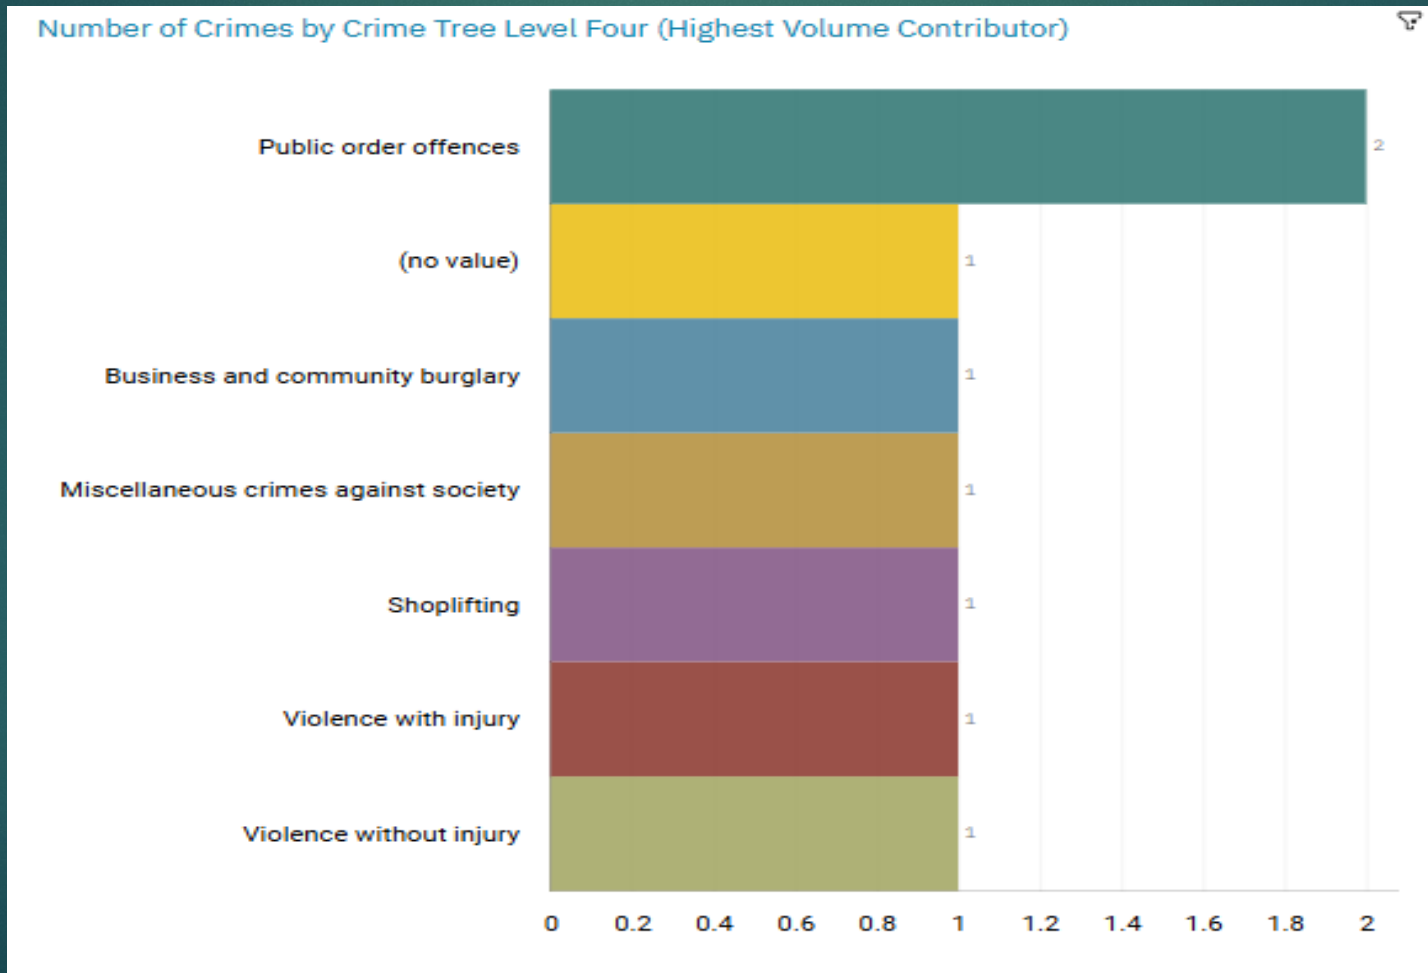

J1C5 Edgeley ALL RECORDED CRIME

J1C5 Edgeley "Street Name" Stats

J1C5	EDGELEY	VIOLENCE AGAINST THE PERSON	HARDMAN STREET	EDGELEY	SK3 0HN
J1C5	EDGELEY	VIOLENCE AGAINST THE PERSON	HARDMAN STREET	EDGELEY	SK3 0HN
J1C5	EDGELEY	VIOLENCE AGAINST THE PERSON	HARDMAN STREET	EDGELEY	SK3 0HN
J1C5	EDGELEY	VIOLENCE AGAINST THE PERSON	HARDMAN STREET	EDGELEY	SK3 0HN
J1C5	EDGELEY	DRUG OFFENCES	HARDMAN STREET	EDGELEY	SK3 0HN
J1C5	EDGELEY	CRIMINAL DAMAGE	EAST STREET	EDGELEY	SK3 0HW
J1C5	EDGELEY	PUBLIC ORDER	EAST STREET	EDGELEY	SK3 0HW
J1C5	EDGELEY	VIOLENCE AGAINST THE PERSON	CASTLE STREET	EDGELEY	SK3 9AR
J1C5	EDGELEY	VIOLENCE AGAINST THE PERSON	GREENVILLE STREET	EDGELEY	SK3 9ER
J1C5	EDGELEY	DRUG OFFENCES	EAST STREET	EDGELEY	SK3 0HW
J1C5	EDGELEY	PUBLIC ORDER	CASTLE STREET	EDGELEY	SK3 9AD
J1C5	EDGELEY	VIOLENCE AGAINST THE PERSON	CHATHAM STREET	EDGELEY	SK3 9ED
J1C5	EDGELEY	BURGLARY	OLD CHATHAM STREET	EDGELEY	SK3 9HU
J1C5	EDGELEY	CRIMINAL DAMAGE	NORTHGATE ROAD	EDGELEY	SK3 9PQ
J1C5	EDGELEY	VIOLENCE AGAINST THE PERSON	CHATHAM STREET	EDGELEY	SK3 9JT

J1C6 Cheadle Heath ALL RECORDED CRIME

J1C6 Cheadle Heath "Street Name" Stats

J1C6	CHEADLE HEATH	VIOLENCE AGAINST THE PERSON	MEERBROOK ROAD	CHEADLE HEATH	SK3 0NJ
J1C6	CHEADLE HEATH	THEFT	STOCKPORT ROAD	CHEADLE HEATH	SK3 0LX
J1C6	CHEADLE HEATH	VIOLENCE AGAINST THE PERSON	DORRINGTON ROAD	CHEADLE HEATH	SK3 0PZ
J1C6	CHEADLE HEATH	PUBLIC ORDER	BOSLEY ROAD	CHEADLE HEATH	SK3 0NQ
J1C6	CHEADLE HEATH	BURGLARY	STOCKPORT ROAD	CHEADLE HEATH	SK3 0QU
J1C6	CHEADLE HEATH	PUBLIC ORDER	KENT ROAD	CHEADLE HEATH	SK3 0JD