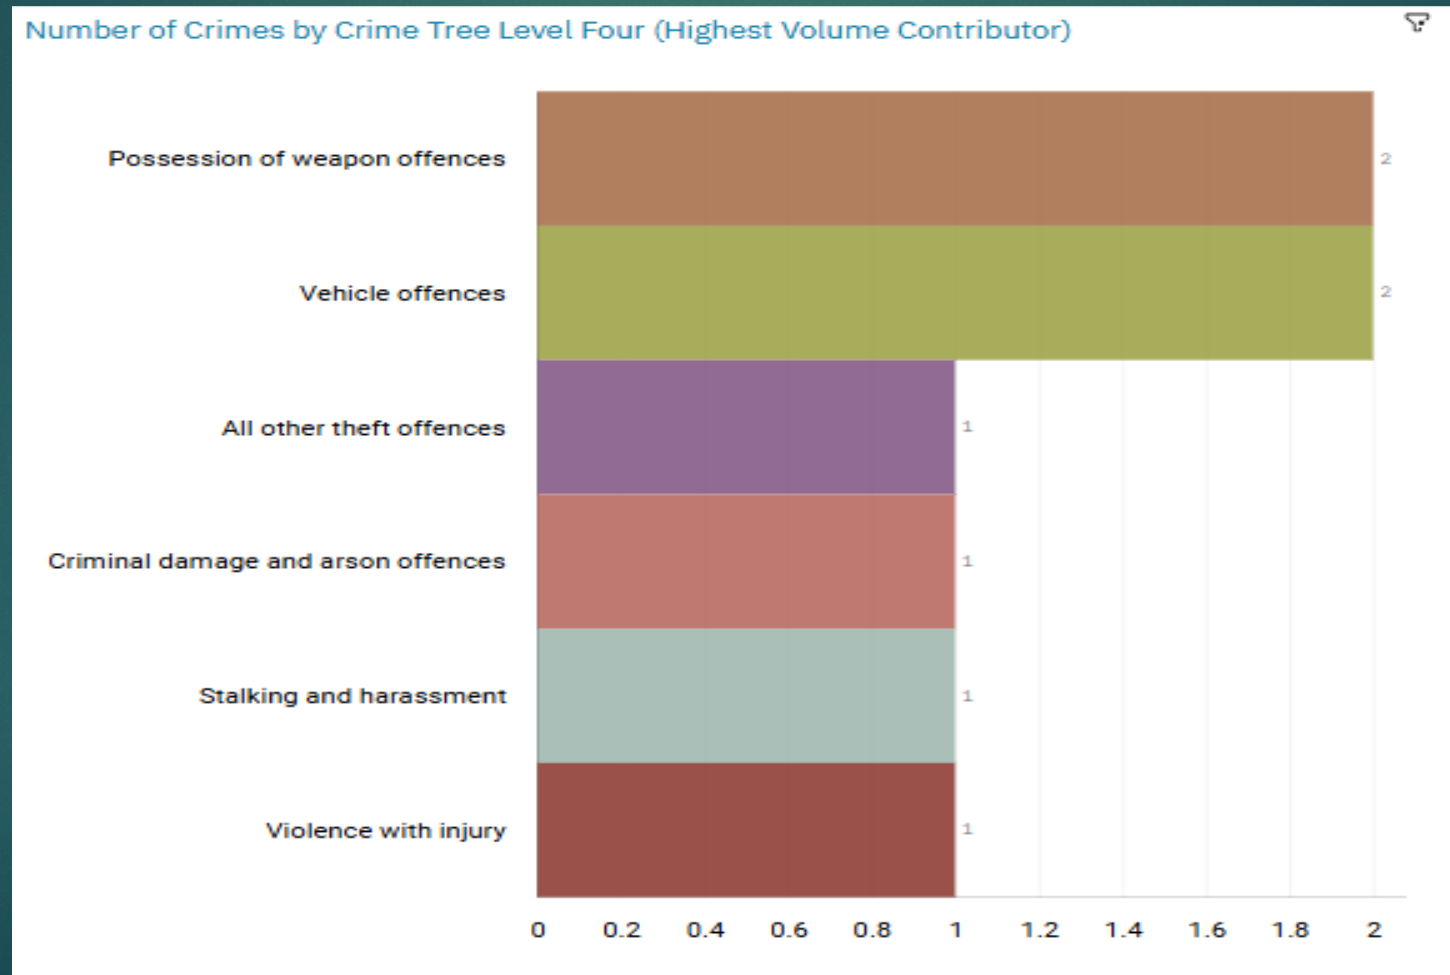

J1F2 Lancashire Hill ALL RECORDED CRIME