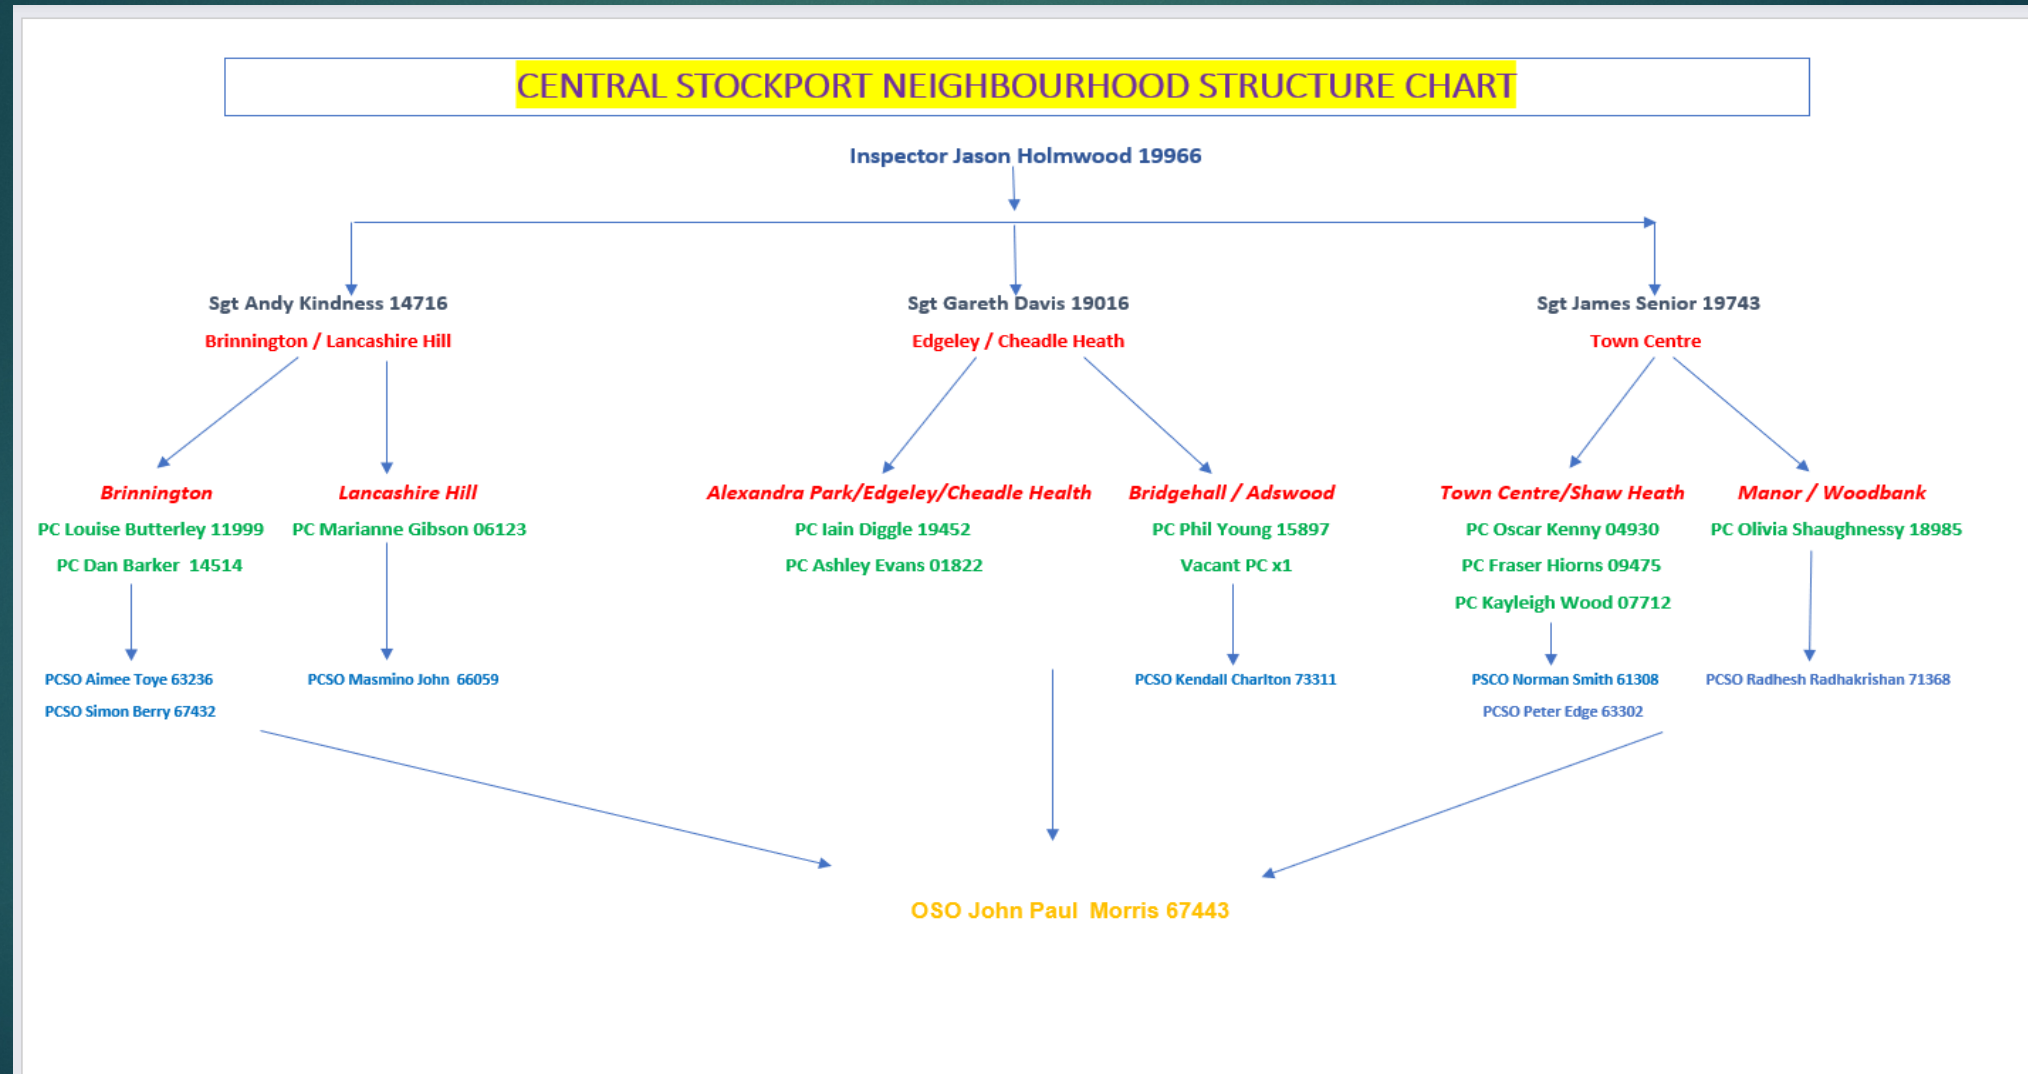

1. Drugs and Associated ASB
2. Burglaries
3. Speeding and Other Road Traffic Offences

CENTRAL STOCKPORT NEIGHBOURHOOD STRUCTURE CHART

GMP ALL RECORDED CRIME

Number of Crimes by Crime Tree Level Four (Highest Volume Contributor)

STOCKPORT ALL RECORDED CRIME

J1F1 Brinnington
And
J1F2 Lancashire Hill
ALL RECORDED CRIME

J1F1 Brinnington ALL RECORDED CRIME

Number of Crimes by Crime Tree Level Four (Highest Volume Contributor)

J1F1 Brinnington "Street Name" Stats