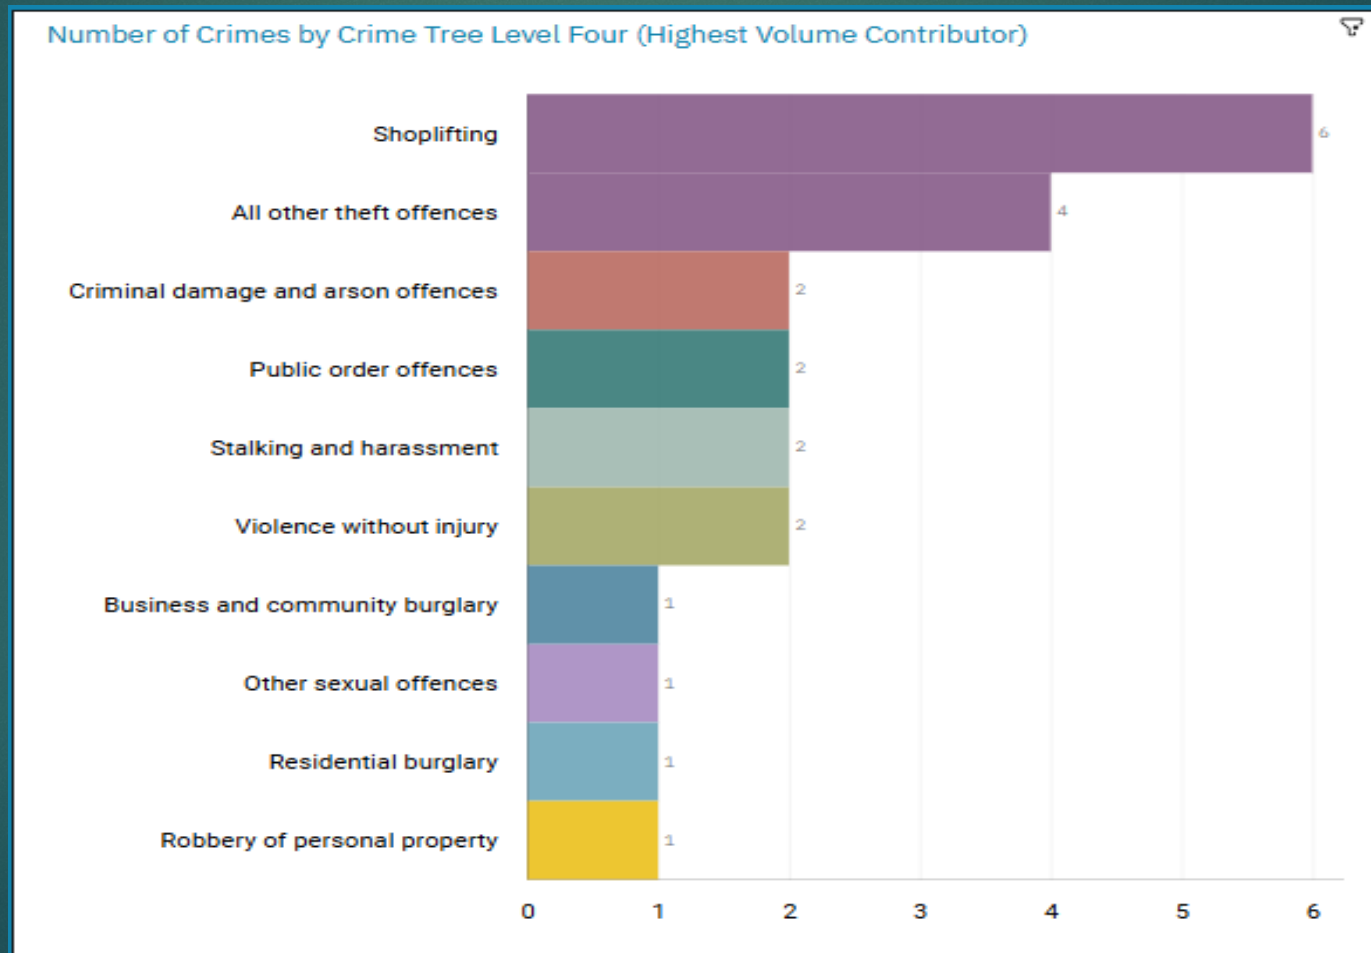

J1A3 Shaw Heath ALL RECORDED CRIME