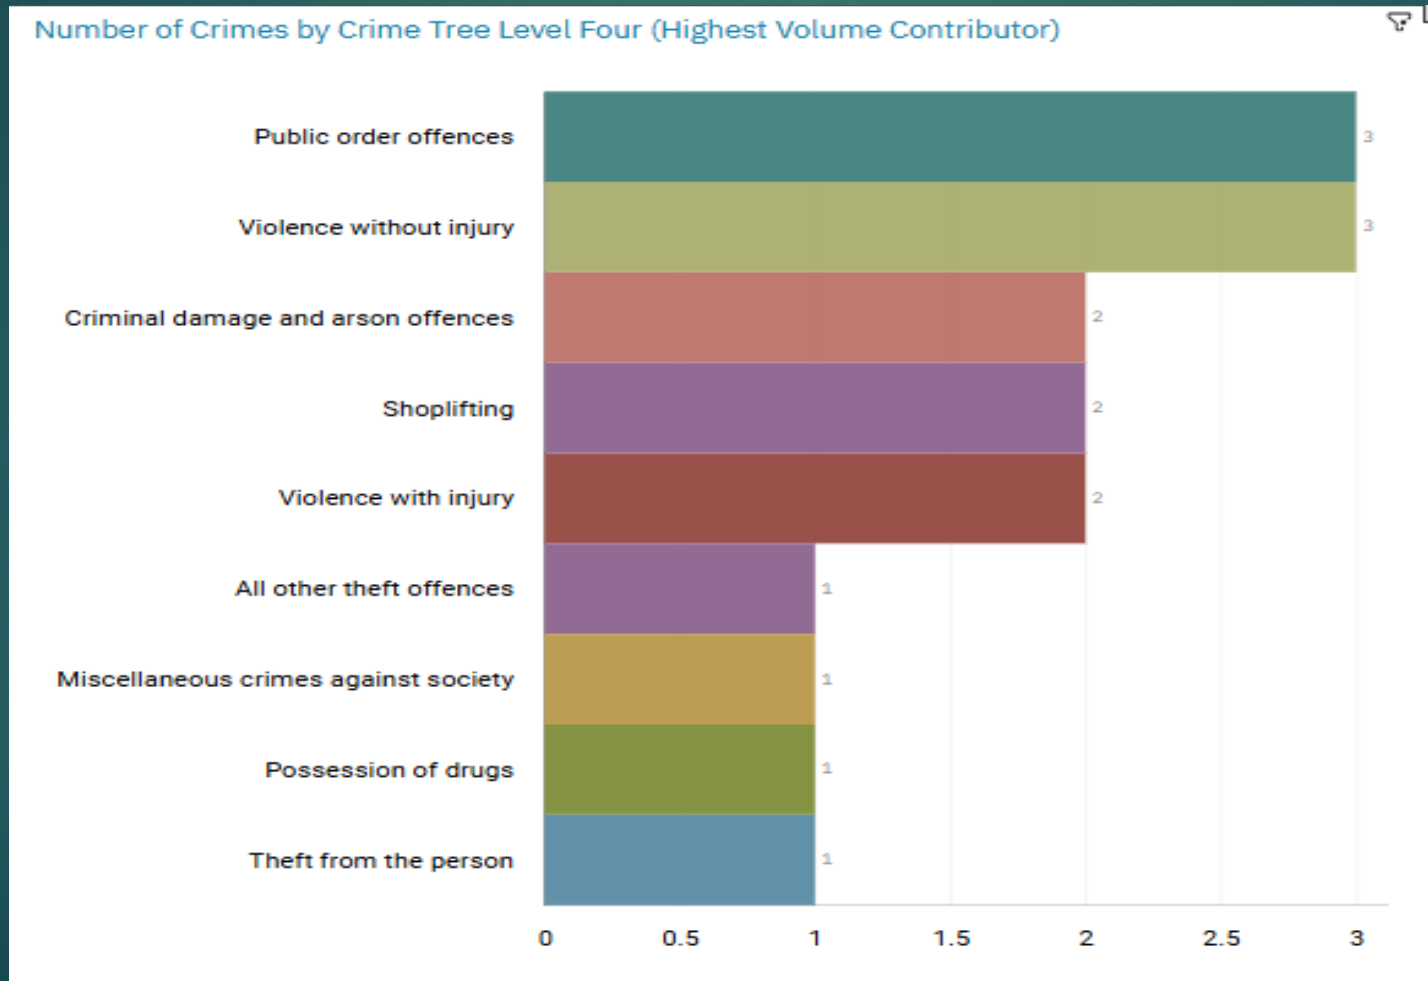

J1A1 TOWN CENTRE

J1A2 PEEL CENTRE

J1A3 SHAW HEATH

**J1B4 WOODBANK, J1B5 HILLGATE
AND HEAVILEY**

ALL RECORDED CRIME

J1A1 Town Centre ALL RECORDED CRIME

J1A1 Town Centre "Street Name" Stats

J1A1	TOWN CENTRE	PUBLIC ORDER	MERSEYWAY	STOCKPORT	SK1 1XR
J1A1	TOWN CENTRE	PUBLIC ORDER	MERSEYWAY	STOCKPORT	SK1 1XR
J1A1	TOWN CENTRE	THEFT	MERSEYWAY	STOCKPORT	SK1 1QA
J1A1	TOWN CENTRE	VIOLENCE AGAINST THE PERSON	VERNON WALK	STOCKPORT	SK1 1PW
J1A1	TOWN CENTRE	VIOLENCE AGAINST THE PERSON	INTERNAL ROAD	STOCKPORT	SK3 0EH
J1A1	TOWN CENTRE	VIOLENCE AGAINST THE PERSON	MERSEY WAY	STOCKPORT	SK1 1QA
J1A1	TOWN CENTRE	CRIMINAL DAMAGE	GREAT UNDERBANK	STOCKPORT	SK1 1PD
J1A1	TOWN CENTRE	THEFT	HARVEY STREET	STOCKPORT	SK1 1YD
J1A1	TOWN CENTRE	THEFT	MERSEYWAY	STOCKPORT	SK1 1QW
J1A1	TOWN CENTRE	VIOLENCE AGAINST THE PERSON	MERSEY SQUARE	STOCKPORT	SK1 1RA
J1A1	TOWN CENTRE	PUBLIC ORDER	MERSEY SQUARE	STOCKPORT	SK1 1PE
J1A1	TOWN CENTRE	THEFT	CHESTERGATE	STOCKPORT	SK1 1NU
J1A1	TOWN CENTRE	CRIMINAL DAMAGE	ST PETERSGATE	STOCKPORT	SK1 1HD

J1A2 Peel Centre ALL RECORDED CRIME

J1A2 Peel Centre "Street Name" Stats

J1A2	PEEL CENTRE	VIOLENCE AGAINST THE PERSON	GREAT PORTWOOD STREET	PORTWOOD	SK1 2HH
J1A2	PEEL CENTRE	VIOLENCE AGAINST THE PERSON	GREAT PORTWOOD STREET	PORTWOOD	SK1 2HH
J1A2	PEEL CENTRE	VIOLENCE AGAINST THE PERSON	GREAT PORTWOOD STREET	PORTWOOD	SK1 2HH
J1A2	PEEL CENTRE	ROBBERY	GREAT PORTWOOD STREET	PORTWOOD	SK1 2HH
J1A2	PEEL CENTRE	SEXUAL OFFENCES	GREAT PORTWOOD STREET	PORTWOOD	SK1 2HH