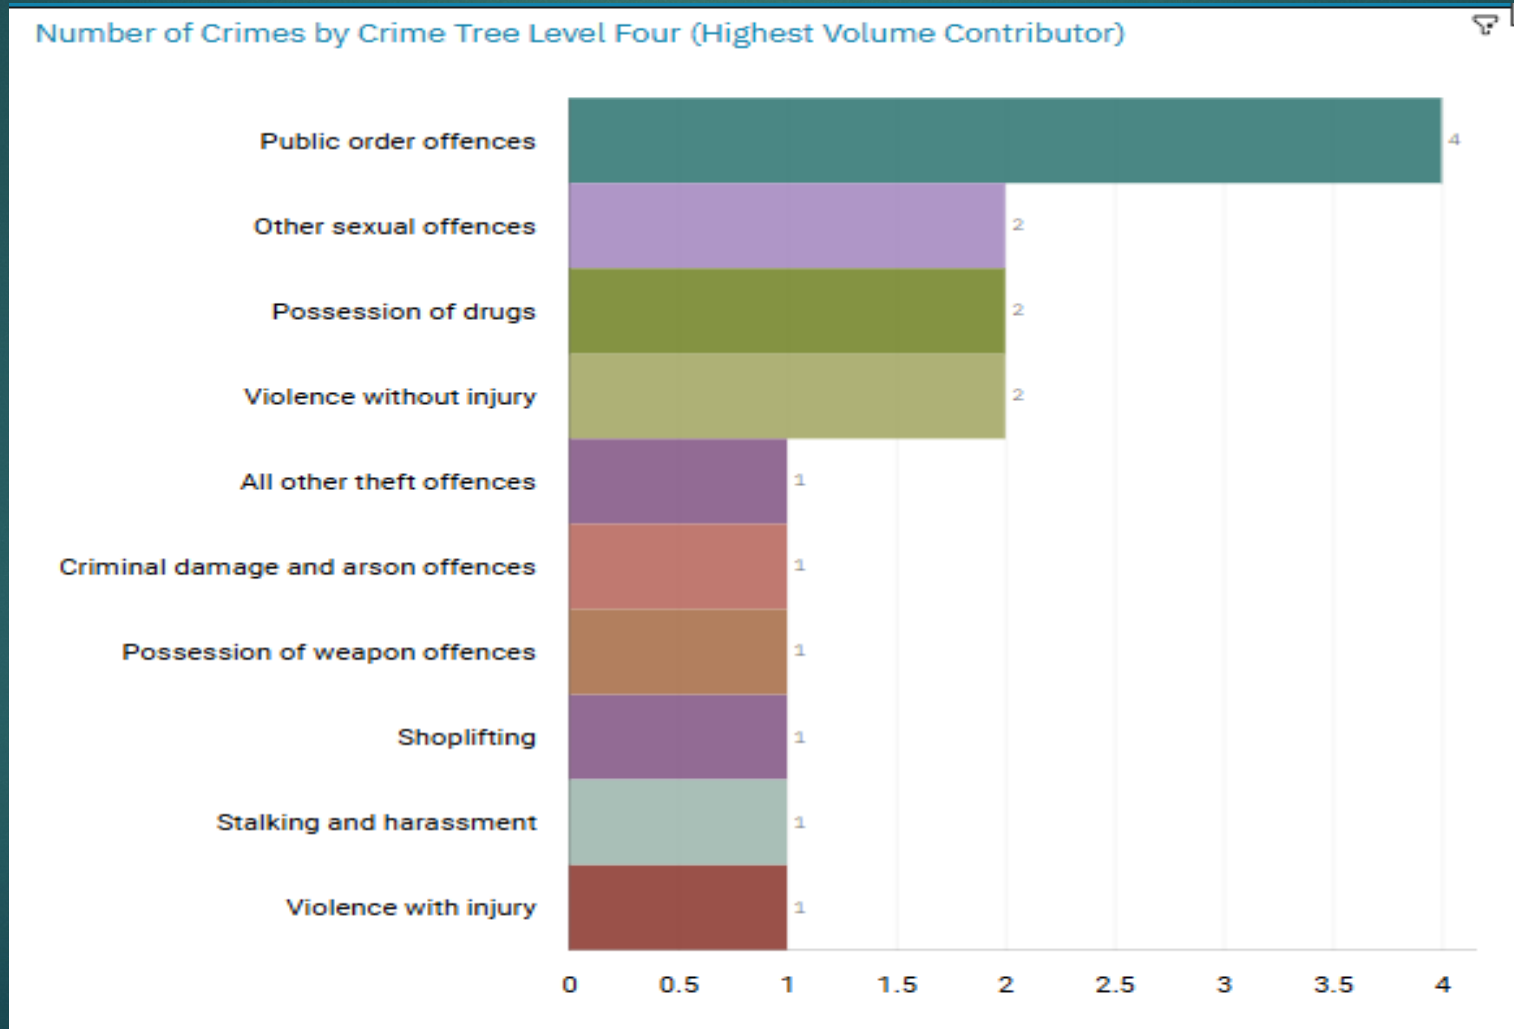

J1K1 Adswood ALL RECORDED CRIME