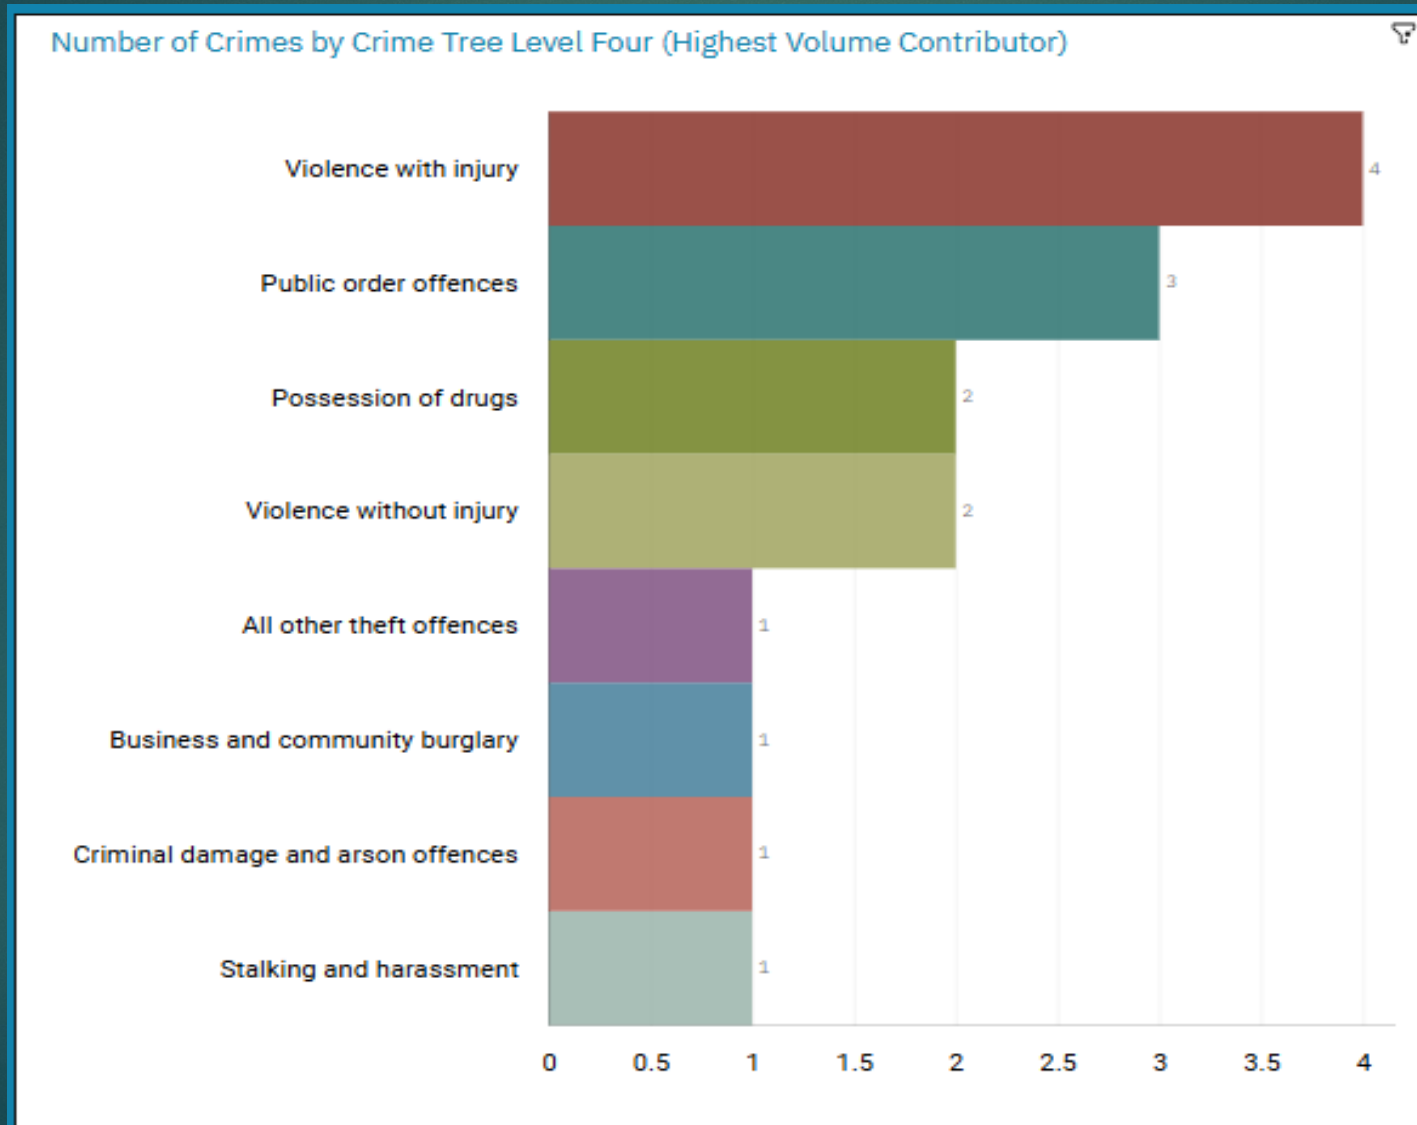

J1K2 Bridgehall ALL RECORDED CRIME