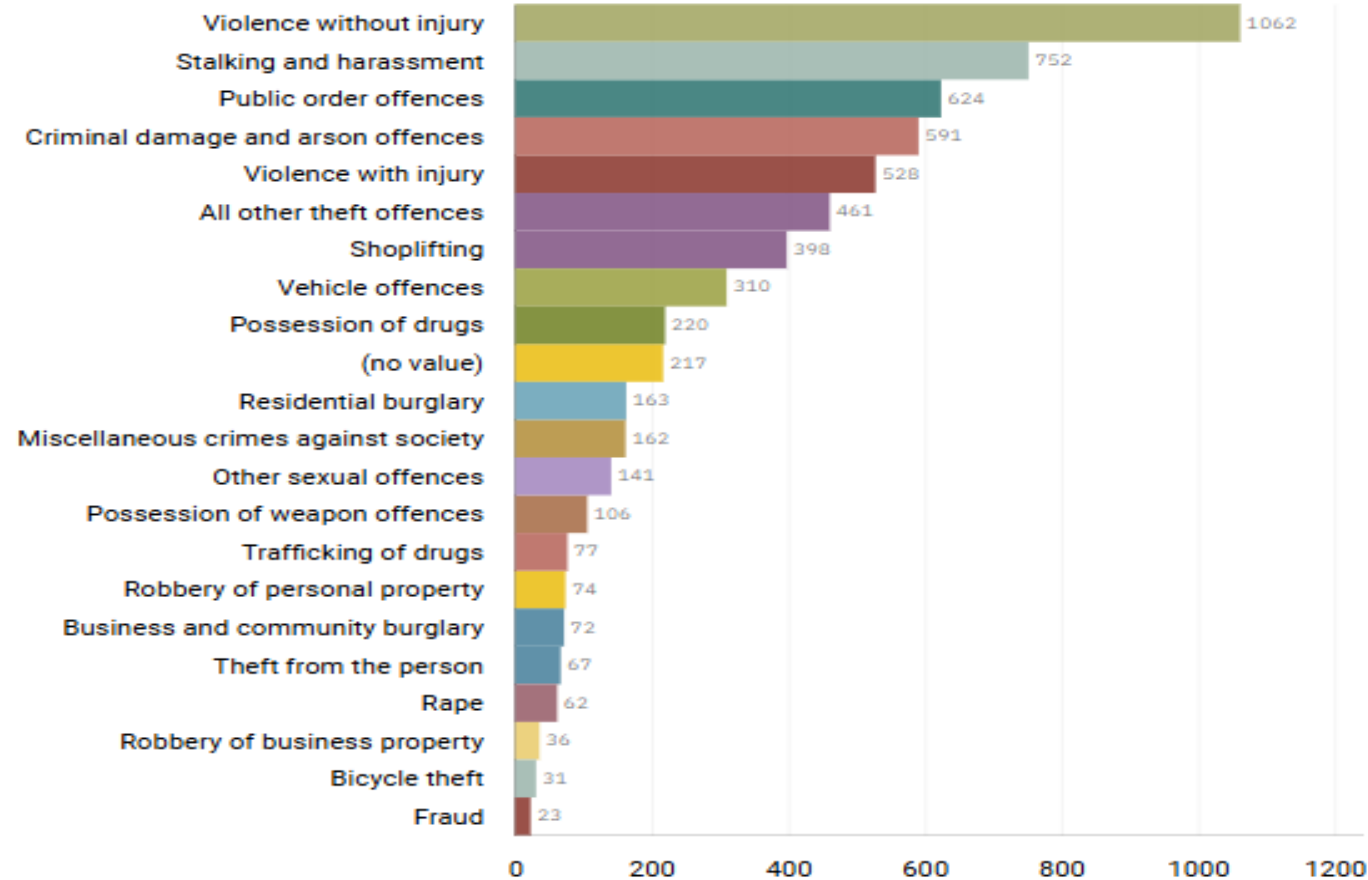

1. Drugs and Associated ASB
2. Burglaries
3. Speeding and Other Road Traffic Offences

CENTRAL STOCKPORT NEIGHBOURHOOD STRUCTURE CHART

GMP ALL RECORDED CRIME

Number of Crimes by Crime Tree Level Four (Highest Volume Contributor)

STOCKPORT ALL RECORDED CRIME

J1F1 Brinnington
And
J1F2 Lancashire Hill
ALL RECORDED CRIME

J1F1 Brinnington ALL RECORDED CRIME

Number of Crimes by Crime Tree Level Four (Highest Volume Contributor)

J1F1 Brinnington "Street Name" Stats